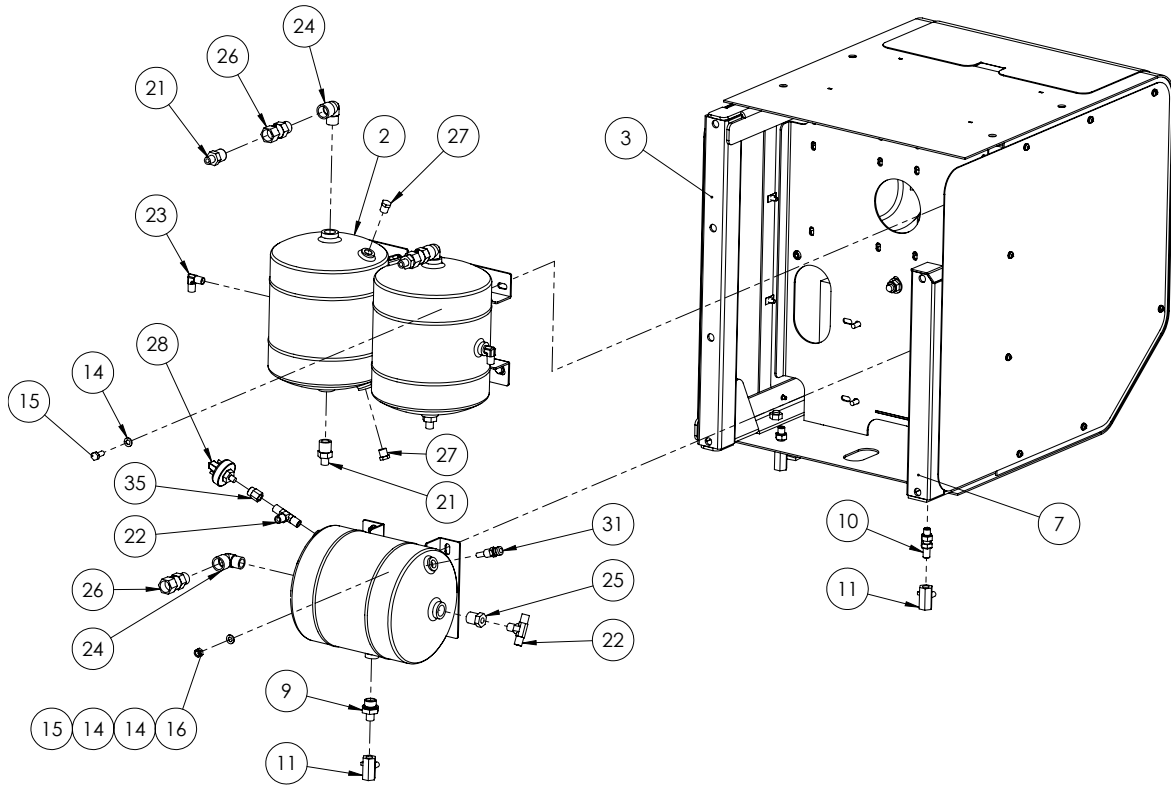

Chapter 4

RH POD

Brake Booster Pod - Small Tanks

Continued over page

Brake Booster Pod - Small Tanks

Brake Pod Assembly - GA4903705*

ITEM NO.	PART NUMBER	DESCRIPTION	QTY.
1	GA5006711	brake booster CA14	2
2	GA5005305	Air tank-Protex AT4	3
3	GA4657201	SPCCfront- brake pod support arm	1
4	GA5066240	Battery Delkor 31-900	2
5	GA4658080	Brake and air tank POD frame SP 2011	1
6	F70127A	50mm Tank Strap Bracket	2
7	GA4658085	Brake and air tank POD frame mount 2011	1
8	GA5005787	Battery Isolator switch large	1
9	S75-0408	Nipple 1/2 BSPP O-Ring x 1/4 BSPT	1
10	S44-0404	Nipple 1/4 x 1/4 with nut	2
11	GA5018321	1/4" Ball valve SS FF	3
12	GA4514573	End cover 09 Cropcruiser DCI Pod full cover	2
13	GA4503490	Cover-Pod, booster air tank SP2011	1
14	GA5004883	Washer 8mm SS	24
15	GA5004085	M8x20 bolt	12
16	GA5052590	Nut M8 Nyloc S/S 316	12
17	GA5000117	Washer 10mm SS Heavy duty	16

PART NUMBER	DESCRIPTION	MACHINE USED ON
GA4903705	Brake Pod Assembly	Up to and including 200330

Continued over page

Brake Booster Pod - Small Tanks

BRAKE BOOSTER POD SPARE PARTS	
PART No.	DESCRIPTION
GA5020000	Seal kit - Suit CA14 Master Cylinder