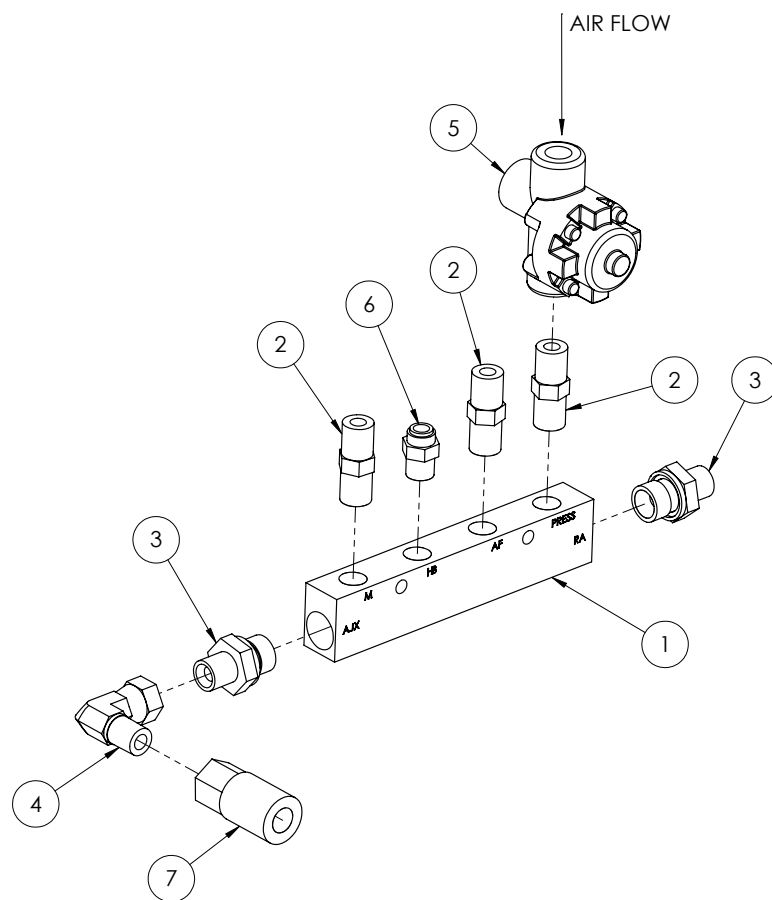

Continued over page

Brake Booster Pod - Small Tanks

ITEM NO.	PART NUMBER	DESCRIPTION	QTY.
18	GA5065455	Bolt Gr8.8 M10x30	8
19	GA5000141	M10 Nyloc Nut	8
20	S49-0604	Elbow 90deg male 3/8" - 1/4"	2
21	S27-0804	1/2" BSPT - 1/4" BSPT Straight Hydraulic Nipple	4
22	S50-040404	Tee 1/4" BSPT	2
23	S49-0404	1/4" 90 Deg Elbow	2
24	GA5048150	3/4" BSPT - 3/4" BSPT male 90o elbow	3
25	S24-0804	Reducing bush 1/2 BSPT x 1/4 BSPT	1
26	GA5014795	SC3 single check valve 1/2 M/F	3
27	GA5069335	Plug 1/4" BSPT Brass	4
28	GA5011059	Low Pressure Switch	1
29	GA5006383	Jumper Terminal - Positive	1
30	GA5006381	Jumper Terminal - Negative	1
31	GA5017369	Pressure Relief Valve	1
32	GA5010359	Brake Hose Clip	2
33	GA4905130	brake line - pod - front master	1
34	GA4905135	brake line - pod - rear master	1
35	GA5069925	1/4" - 1/8" Female Reducing Socket	1
36	GA5004437	M6 SS Washer	20
37	GA5048115	Nut nyloc M6	2
38	GA5000587	M12 WASHER	7
39	GA5000307	M12x30 bolt	1
40	GA5000295	Set screw HT M12 x 25	5
41	GA5012461	M12 Nyloc nut Z/P	1
42	GA5066830	Speed clip M6	16
43	GA5004075	Bolt BHCS S'Steel M6x30	2
44	GA5004053	Bolt BHCS S'Steel M6x20	16
45	GA5004447	M6 Spring washer SS	16
46	GA5069965	Star Knob 40 OD M6 x 20	5
47	GA5012999	Pipe Adapter	2
48	GA5007475	Copper Washer 1/2" x 7/8"	2
49	GA5060037	Battery Lead Kit suit MY11 - Not Shown	1
50	GA4903706	Pneumatic Manifold - Not Shown (mounted on chassis behind pod)	1

PART NUMBER	DESCRIPTION	MACHINE USED ON
GA4903705	Brake Pod Assembly	Up to and including 200330

Continued over page

Brake Booster Pod - Small Tanks

BRAKE BOOSTER POD SPARE PARTS	
PART No.	DESCRIPTION
GA5020000	Seal kit - Suit CA14 Master Cylinder

Pneumatic Manifold

ITEM NO.	PART NUMBER	DESCRIPTION	QTY.
1	GA5069195	Manifold Pnuematic-3/8-1/4 2 in 4 out	1
2	S27-0404	1/4" x 1/4" Steel Nipple	3
3	S75-0406	Nipple 1/4 x 3/8	2
4	S82-0404	1/2" Hydraulic Tee	1
5	GA5013433	Pressure Protection Valve	1
6	GA5045140	Adapter Brass 1/4 x 6mm BSP	1
7	200S	FEMALE 1/4 BSPP FEMALE AIR COUPLING	1