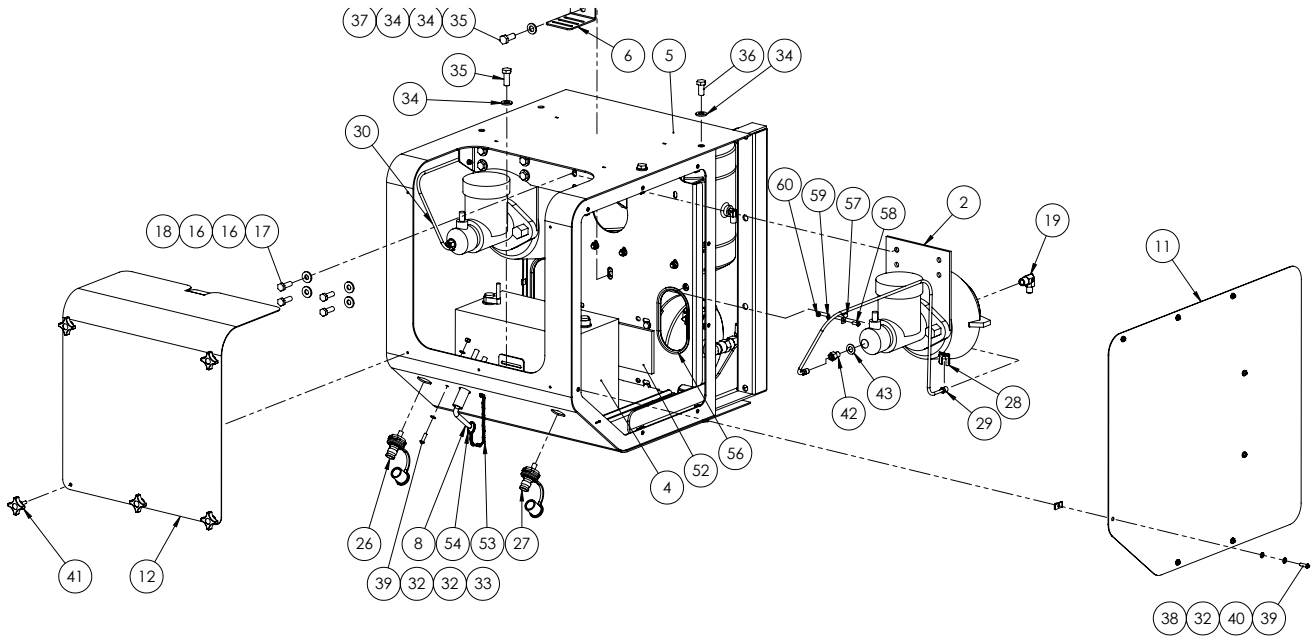

Brake Booster Pod - Large Tanks

Brake Booster Pod - Large Tanks

Brake Pod Assembly - GA4905140*

ITEM NO.	PART NUMBER	DESCRIPTION	QTY.
1	GA5070310	Air tank-Protex AT5	3
2	GA5006711	brake booster CA14	2
3	GA4658806	SPCCfront- brake pod support arm -Suit AT5	1
4	GA5066240	Battery Delkor 31-900 t/s QSB	2
5	GA4658080	Brake and air tank POD frame SP 2011	1
6	F70127A	50mm Tank Strap Bracket	2
7	GA4658085	Brake and air tank POD frame mount 2011	1
8	GA5005787	Battery Isolator switch large	1
9	S44-0404	Bulkhead Fitting 1/4 x 1/4	2
10	GA5018321	1/4" Ball valve SS FF	3
11	GA4514573	End cover 09 Cropcruiser DCI Pod full cover	2
12	GA4503490	Cover-Pod, booster air tank SP2011	1
13	GA5003643	Washer 8mm SS HD	24
14	GA5004085	M8x20 bolt	12
15	GA5004917	M8 Nyloc Nut	12
16	GA5000117	Washer 10mm SS Heavy duty	16
17	GA5065455	Bolt Gr8.8 M10x30	8
18	GA5000141	M10 Nyloc Nut	8
19	S49-0604	Elbow 90deg male 3/8" - 1/4"	2
20	S50-040404	Tee 1/4" BSPT	2
21	S49-0404	1/4" 90 Deg Elbow	3
22	GA5048150	1/2" BSPT - 1/2" BSPT male 90o elbow	1
23	S24-0804	Reducing bush 1/2 BSPT x 1/4 BSPT	1
24	GA5014795	SC3 single check valve 1/2 M/F	1
25	GA5011059	Low Pressure Switch	1
26	GA5006383	Jumper Terminal - Positive	1
27	GA5006381	Jumper Terminal - Negative	1
28	GA5010359	Brake Hose Clip	2
29	GA4905130	Brake Line Pod - Front Master	1
30	GA4905135	Brake Line Pod - Rear Master	1
31	GA5069925	1/4" - 1/8" Female Reducing Socket	1
32	GA5004437	M6 SS Washer	20
33	GA5048115	Nut nyloc M6	2
34	GA5000577	M12 SS HD Washer	13

Continued over page