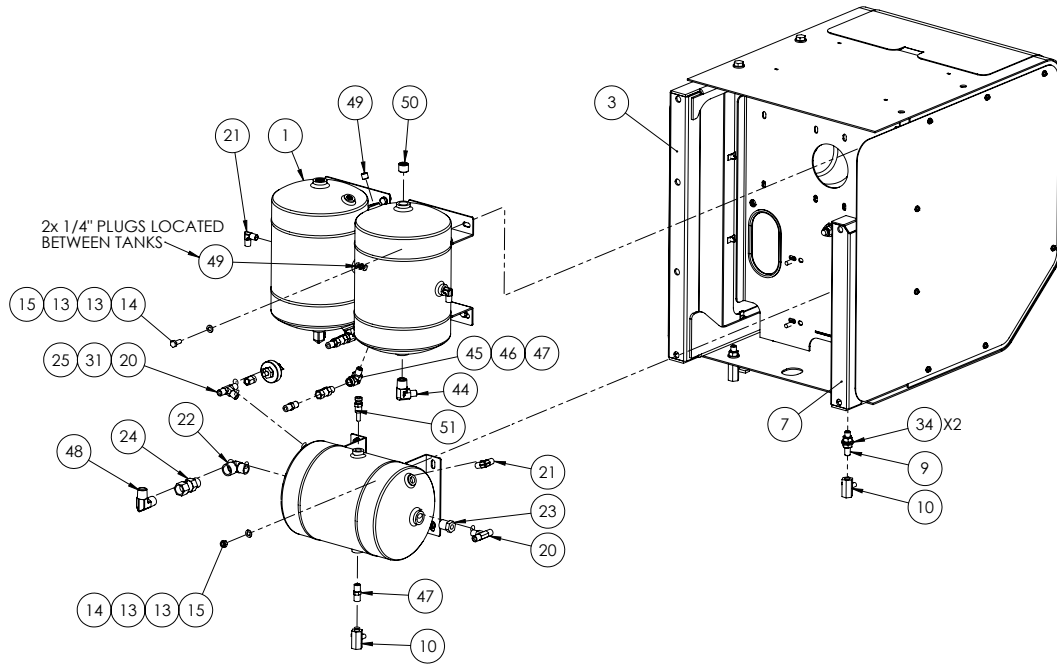

Brake Booster Pod - Large Tanks

Brake Booster Pod - Large Tanks

Brake Pod Assembly - GA4905140*

ITEM NO.	PART NUMBER	DESCRIPTION	QTY.
1	GA5070310	Air tank-Protex AT5	3
2	GA5006711	brake booster CA14	2
3	GA4658806	SPCCfront- brake pod support arm -Suit AT5	1
4	GA5066240	Battery Delkor 31-900 t/s QSB	2
5	GA4658080	Brake and air tank POD frame SP 2011	1
6	F70127A	50mm Tank Strap Bracket	2
7	GA4658085	Brake and air tank POD frame mount 2011	1
8	GA5005787	Battery Isolator switch large	1
9	S44-0404	Bulkhead Fitting 1/4 x 1/4	2
10	GA5018321	1/4" Ball valve SS FF	3
11	GA4514573	End cover 09 Cropcruiser DCI Pod full cover	2
12	GA4503490	Cover-Pod, booster air tank SP2011	1
13	GA5003643	Washer 8mm SS HD	24
14	GA5004085	M8x20 bolt	12
15	GA5004917	M8 Nyloc Nut	12
16	GA5000117	Washer 10mm SS Heavy duty	16
17	GA5065455	Bolt Gr8.8 M10x30	8
18	GA5000141	M10 Nyloc Nut	8
19	S49-0604	Elbow 90deg male 3/8" - 1/4"	2
20	S50-040404	Tee 1/4" BSPT	2
21	S49-0404	1/4" 90 Deg Elbow	3
22	GA5048150	1/2" BSPT - 1/2" BSPT male 90o elbow	1
23	S24-0804	Reducing bush 1/2 BSPT x 1/4 BSPT	1
24	GA5014795	SC3 single check valve 1/2 M/F	1
25	GA5011059	Low Pressure Switch	1
26	GA5006383	Jumper Terminal - Positive	1
27	GA5006381	Jumper Terminal - Negative	1
28	GA5010359	Brake Hose Clip	2
29	GA4905130	Brake Line Pod - Front Master	1
30	GA4905135	Brake Line Pod - Rear Master	1
31	GA5069925	1/4" - 1/8" Female Reducing Socket	1
32	GA5004437	M6 SS Washer	20
33	GA5048115	Nut nyloc M6	2
34	GA5000577	M12 SS HD Washer	13

Continued over page