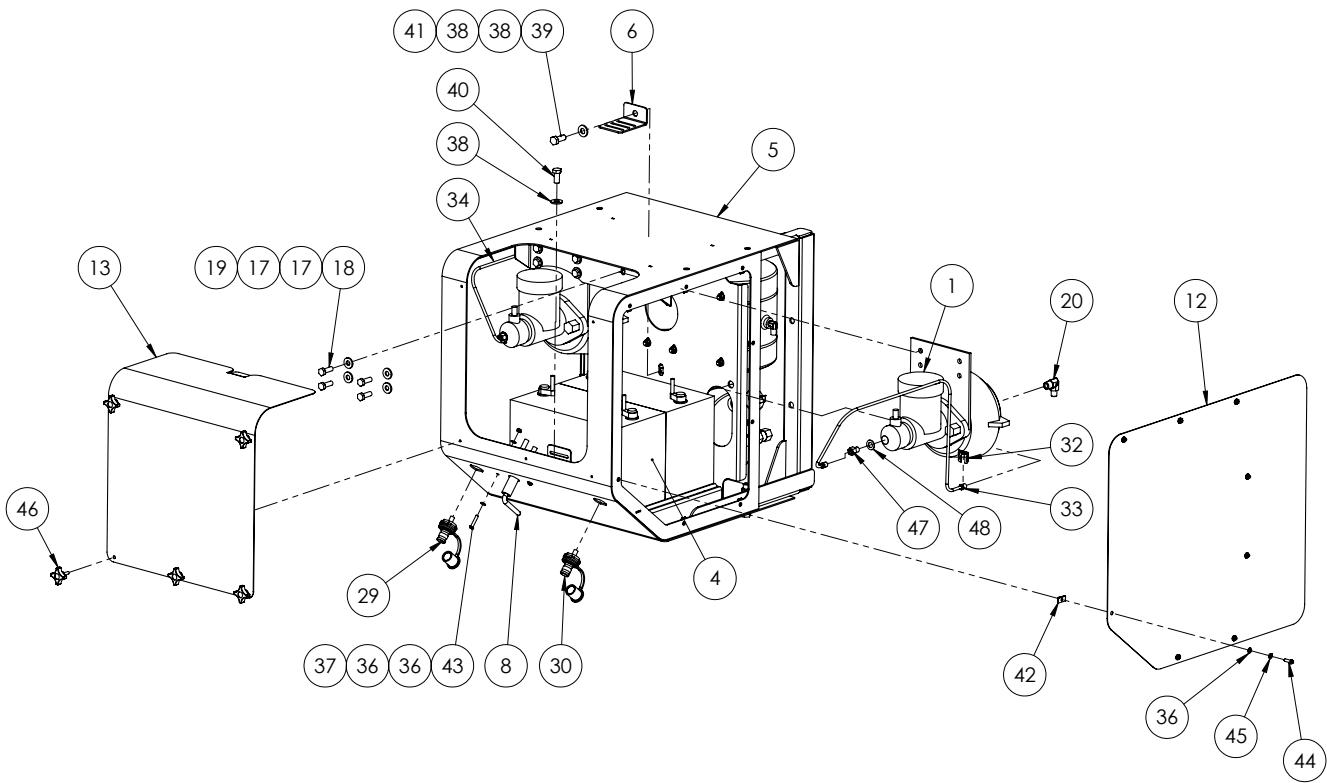

Chapter 4

RH POD

Brake Booster Pod - Small Tanks

Continued over page

Brake Booster Pod - Small Tanks

Brake Pod Assembly - GA4903705*

ITEM NO.	PART NUMBER	DESCRIPTION	QTY.
1	GA5006711	brake booster CA14	2
2	GA5005305	Air tank-Protex AT4	3
3	GA4657201	SPCCfront- brake pod support arm	1
4	GA5066240	Battery Delkor 31-900	2
5	GA4658080	Brake and air tank POD frame SP 2011	1
6	F70127A	50mm Tank Strap Bracket	2
7	GA4658085	Brake and air tank POD frame mount 2011	1
8	GA5005787	Battery Isolator switch large	1
9	S75-0408	Nipple 1/2 BSPP O-Ring x 1/4 BSPT	1
10	S44-0404	Nipple 1/4 x 1/4 with nut	2
11	GA5018321	1/4" Ball valve SS FF	3
12	GA4514573	End cover 09 Cropcruiser DCI Pod full cover	2
13	GA4503490	Cover-Pod, booster air tank SP2011	1
14	GA5004883	Washer 8mm SS	24
15	GA5004085	M8x20 bolt	12
16	GA5052590	Nut M8 Nyloc S/S 316	12
17	GA5000117	Washer 10mm SS Heavy duty	16

PART NUMBER	DESCRIPTION	MACHINE USED ON
GA4903705	Brake Pod Assembly	Up to and including 200330

Continued over page

Brake Booster Pod - Small Tanks

BRAKE BOOSTER POD SPARE PARTS	
PART No.	DESCRIPTION
GA5020000	Seal kit - Suit CA14 Master Cylinder