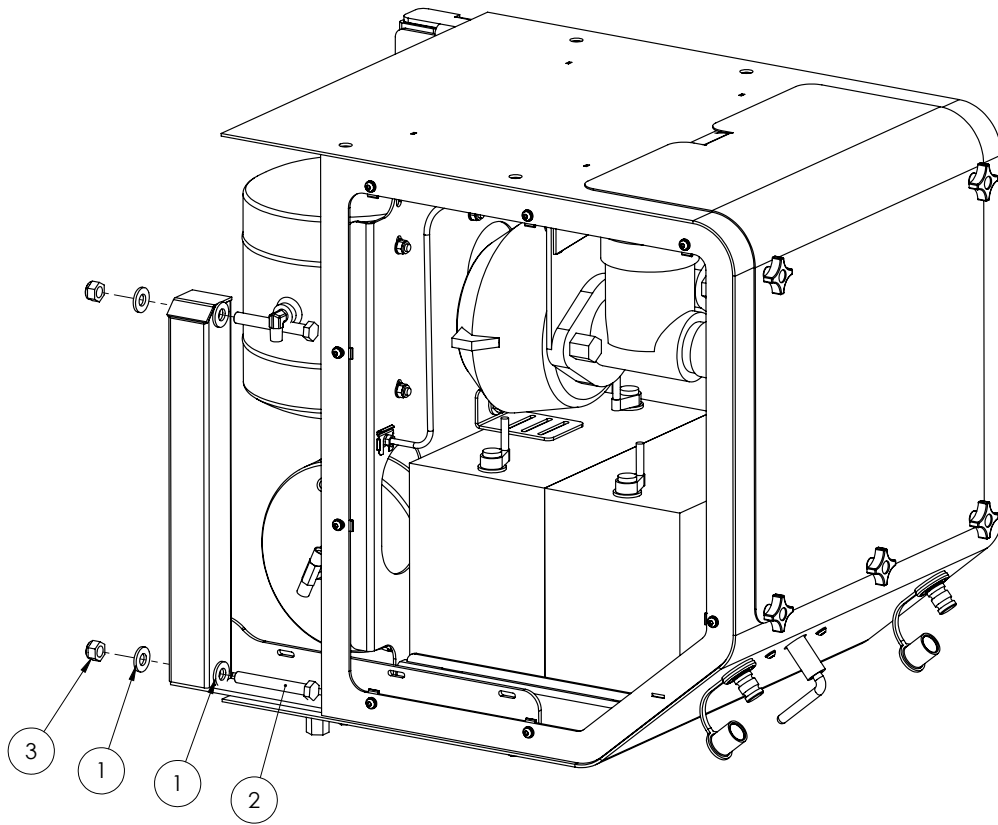

Mounting Detail

ITEM NO.	PART NUMBER	DESCRIPTION	QTY.
1	GA5000587	M12 WASHER	4
2	GA5011263	M12x90 bolt	2
3	GA5012461	M12 Nyloc nut Z/P	2