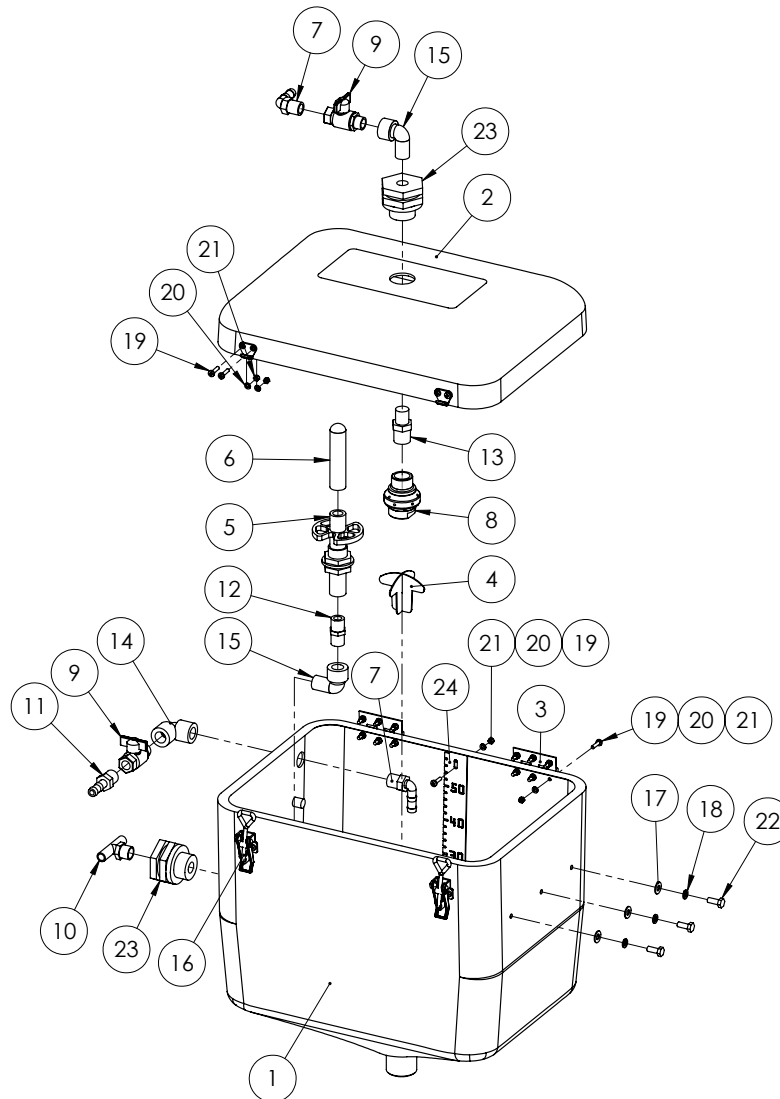

Chapter 8

INDUCTION HOPPER

Fully Assembled 60L Hopper - GA4900381-60-CC

ITEM NO.	PART NUMBER	DESCRIPTION	QTY.
1	GA4903049-60C	Hopper Frame - Suit SP	1
2	GA4903113	Induction Hopper Tank 60L - Suit SP	1
3	GA4903105	Induction Hopper Bottom	1

Hopper Tank

Hopper Tank - GA4903113

ITEM NO.	PART NUMBER	DESCRIPTION	QTY.
1	GA5070040	Hopper tank - 07 Advance 65L	1
2	GA5070045	Hopper lid - 07 Advance 65L	2
3	GA5006661	Hinge 76mm Butt Hinge SS	2
4	GA4657115	Induction hopper anti vortex cross	1
5	510100	Push down valve	1
6	510110	Tank Rinsing Nozzle 1/2" F thread	1
7	HB050-90	Hose Barb Elbow 1/2	2
8	L033A	Tank Rinsing Spray Nozzle	1
9	GA5020615	1/2" ball valve	2
10	T12T	barb male tee (1 x 1/2" thread, 2 x 1/2" barbs)	1
11	HB050	1/2" Hose Barb	1
12	NIP-050-SH	1/2" Short Poly Nipple	1

Hopper Tank

ITEM NO.	PART NUMBER	DESCRIPTION	QTY.
13	RN-050-075	Reducing Nipple 1/2" x 3/4"	1
14	EL050-90	1/2" Female to Female Elbow	1
15	SL050-90	1/2" Street Elbow	2
16	GA5007071	Latch Chemical Induction Hopper Lid	2
17	GA5004883	Washer 8mm HD	6
18	GA5004919	M8 Spring washer SS	6
19	GA5003976	M5 x 20mm Pan head Screw	23
20	GA5003983	M5 washer ss	23
21	GA5003975	M5 Nyloc nut SS	23
22	GA5004085	M8x20 bolt	6
23	TF050	1/2" Poly Bulkhead	2
24	GA4522296	Hopper level indicator 65L	1

Hopper Tank - Bottom

Hopper Tank Bottom - GA4903105

ITEM NO.	PART NUMBER	DESCRIPTION	QTY.
1	L056A	Hopper Bottom	1
2	GA5018315	Ball Valve Male / Female TEE 3/4"	1
3	HB075-90	Elbow male 3/4"	1
4	L057A	Hopper jet tapered 7mm	1
5	SL100-90	Street Elbow 1" Poly	1
6	HB100-90	Hose barb 90 degree 1" Banjo	1
7	UV150FP	Ball Valve Banjo 1 1/2"	1