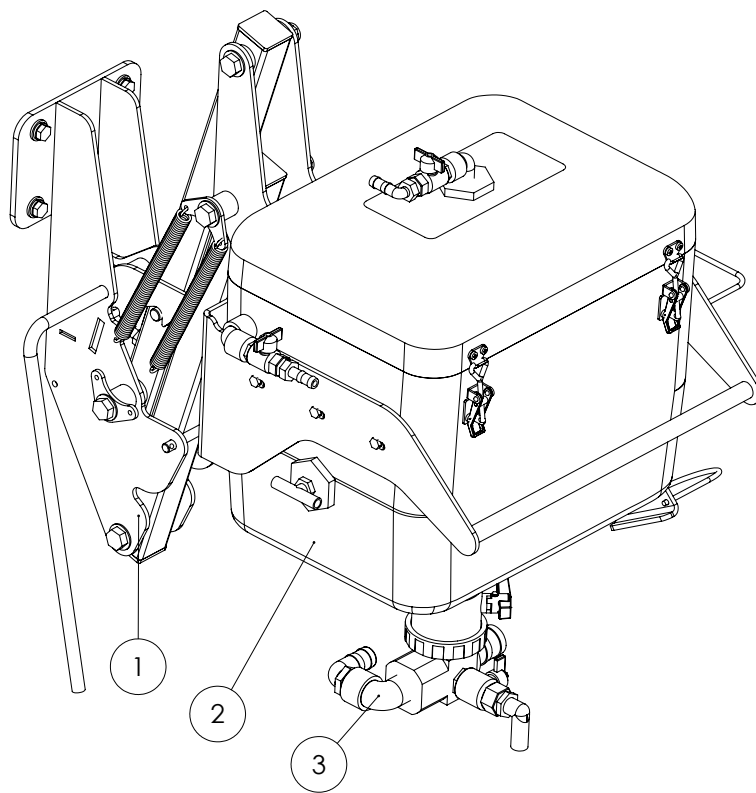

Chapter 8

INDUCTION HOPPER

Fully Assembled 60L Hopper - GA4900381-60-CC

ITEM NO.	PART NUMBER	DESCRIPTION	QTY.
1	GA4903049-60C	Hopper Frame - Suit SP	1
2	GA4903113	Induction Hopper Tank 60L - Suit SP	1
3	GA4903105	Induction Hopper Bottom	1

Hopper Tank

Hopper Tank - GA4903113

ITEM NO.	PART NUMBER	DESCRIPTION	QTY.
1	GA5070040	Hopper tank - 07 Advance 65L	1
2	GA5070045	Hopper lid - 07 Advance 65L	2
3	GA5006661	Hinge 76mm Butt Hinge SS	2
4	GA4657115	Induction hopper anti vortex cross	1
5	510100	Push down valve	1
6	510110	Tank Rinsing Nozzle 1/2" F thread	1
7	HB050-90	Hose Barb Elbow 1/2	2
8	L033A	Tank Rinsing Spray Nozzle	1
9	GA5020615	1/2" ball valve	2
10	T12T	barb male tee (1 x 1/2" thread, 2 x 1/2" barbs)	1
11	HB050	1/2" Hose Barb	1
12	NIP-050-SH	1/2" Short Poly Nipple	1

Hopper Tank

ITEM NO.	PART NUMBER	DESCRIPTION	QTY.
13	RN-050-075	Reducing Nipple 1/2" x 3/4"	1
14	EL050-90	1/2" Female to Female Elbow	1
15	SL050-90	1/2" Street Elbow	2
16	GA5007071	Latch Chemical Induction Hopper Lid	2
17	GA5004883	Washer 8mm HD	6
18	GA5004919	M8 Spring washer SS	6
19	GA5003976	M5 x 20mm Pan head Screw	23
20	GA5003983	M5 washer ss	23
21	GA5003975	M5 Nyloc nut SS	23
22	GA5004085	M8x20 bolt	6
23	TF050	1/2" Poly Bulkhead	2
24	GA4522296	Hopper level indicator 65L	1

Hopper Tank - Bottom

Hopper Tank Bottom - GA4903105

ITEM NO.	PART NUMBER	DESCRIPTION	QTY.
1	L056A	Hopper Bottom	1
2	GA5018315	Ball Valve Male / Female TEE 3/4"	1
3	HB075-90	Elbow male 3/4"	1
4	L057A	Hopper jet tapered 7mm	1
5	SL100-90	Street Elbow 1" Poly	1
6	HB100-90	Hose barb 90 degree 1" Banjo	1
7	UV150FP	Ball Valve Banjo 1 1/2"	1