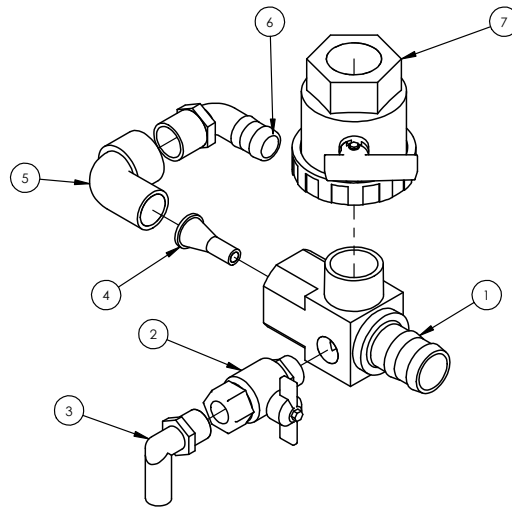

Chapter 8

INDUCTION HOPPER

Fully Assembled 60L Hopper - GA4900381-60-CC

ITEM NO.	PART NUMBER	DESCRIPTION	QTY.
1	GA4903049-60C	Hopper Frame - Suit SP	1
2	GA4903113	Induction Hopper Tank 60L - Suit SP	1
3	GA4903105	Induction Hopper Bottom	1

Hopper Tank

Hopper Tank - GA4903113

ITEM NO.	PART NUMBER	DESCRIPTION	QTY.
1	GA5070040	Hopper tank - 07 Advance 65L	1
2	GA5070045	Hopper lid - 07 Advance 65L	2
3	GA5006661	Hinge 76mm Butt Hinge SS	2
4	GA4657115	Induction hopper anti vortex cross	1
5	510100	Push down valve	1
6	510110	Tank Rinsing Nozzle 1/2" F thread	1
7	HB050-90	Hose Barb Elbow 1/2	2
8	L033A	Tank Rinsing Spray Nozzle	1
9	GA5020615	1/2" ball valve	2
10	T12T	barb male tee (1 x 1/2" thread, 2 x 1/2" barbs)	1
11	HB050	1/2" Hose Barb	1
12	NIP-050-SH	1/2" Short Poly Nipple	1

Hopper Tank

ITEM NO.	PART NUMBER	DESCRIPTION	QTY.
13	RN-050-075	Reducing Nipple 1/2" x 3/4"	1
14	EL050-90	1/2" Female to Female Elbow	1
15	SL050-90	1/2" Street Elbow	2
16	GA5007071	Latch Chemical Induction Hopper Lid	2
17	GA5004883	Washer 8mm HD	6
18	GA5004919	M8 Spring washer SS	6
19	GA5003976	M5 x 20mm Pan head Screw	23
20	GA5003983	M5 washer ss	23
21	GA5003975	M5 Nyloc nut SS	23
22	GA5004085	M8x20 bolt	6
23	TF050	1/2" Poly Bulkhead	2
24	GA4522296	Hopper level indicator 65L	1

Hopper Tank - Bottom

Hopper Tank Bottom - GA4903105

ITEM NO.	PART NUMBER	DESCRIPTION	QTY.
1	L056A	Hopper Bottom	1
2	GA5018315	Ball Valve Male / Female TEE 3/4"	1
3	HB075-90	Elbow male 3/4"	1
4	L057A	Hopper jet tapered 7mm	1
5	SL100-90	Street Elbow 1" Poly	1
6	HB100-90	Hose barb 90 degree 1" Banjo	1
7	UV150FP	Ball Valve Banjo 1 1/2"	1