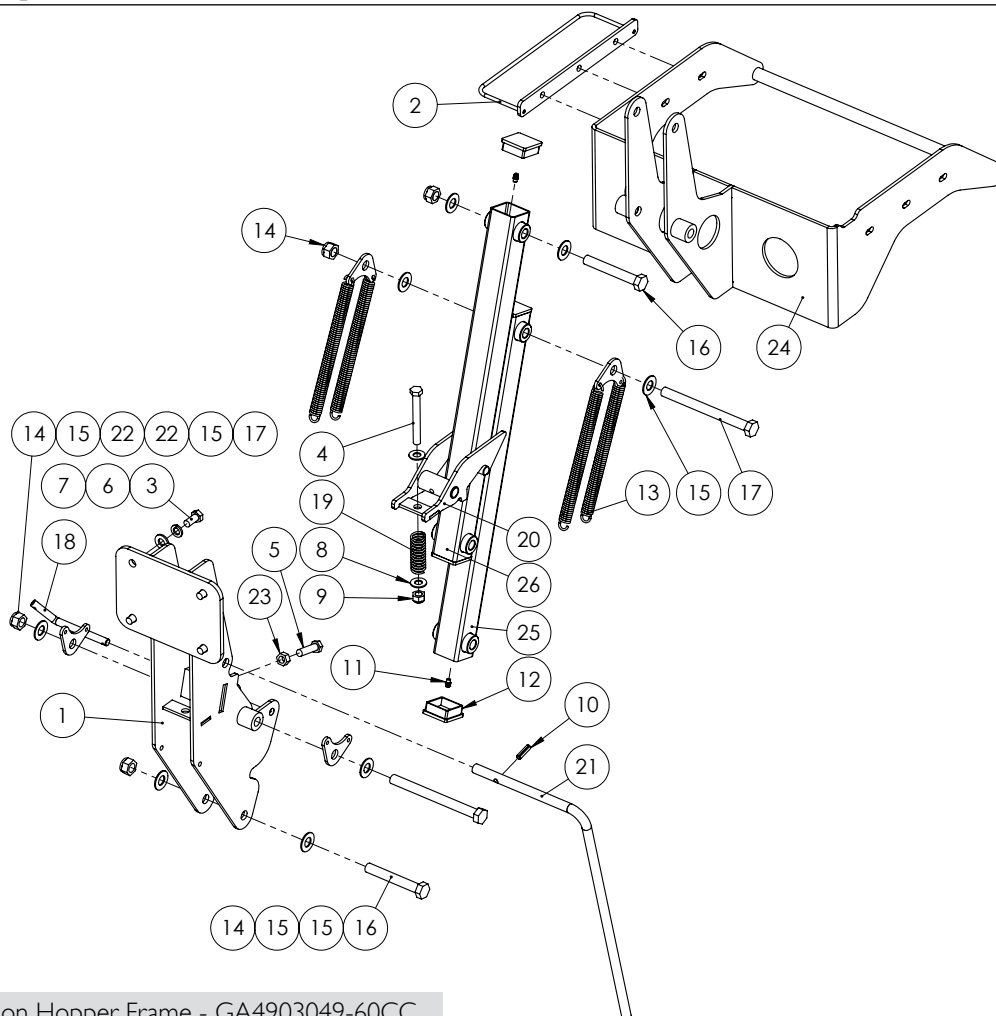

Hopper Tank

ITEM NO.	PART NUMBER	DESCRIPTION	QTY.
13	RN-050-075	Reducing Nipple 1/2" x 3/4"	1
14	EL050-90	1/2" Female to Female Elbow	1
15	SL050-90	1/2" Street Elbow	2
16	GA5007071	Latch Chemical Induction Hopper Lid	2
17	GA5004883	Washer 8mm HD	6
18	GA5004919	M8 Spring washer SS	6
19	GA5003976	M5 x 20mm Pan head Screw	23
20	GA5003983	M5 washer ss	23
21	GA5003975	M5 Nyloc nut SS	23
22	GA5004085	M8x20 bolt	6
23	TF050	1/2" Poly Bulkhead	2
24	GA4522296	Hopper level indicator 65L	1

Hopper Tank - Bottom

Hopper Tank Bottom - GA4903105

ITEM NO.	PART NUMBER	DESCRIPTION	QTY.
1	L056A	Hopper Bottom	1
2	GA5018315	Ball Valve Male / Female TEE 3/4"	1
3	HB075-90	Elbow male 3/4"	1
4	L057A	Hopper jet tapered 7mm	1
5	SL100-90	Street Elbow 1" Poly	1
6	HB100-90	Hose barb 90 degree 1" Banjo	1
7	UV150FP	Ball Valve Banjo 1 1/2"	1

Hopper Frame

Induction Hopper Frame - GA4903049-60CC

ITEM NO.	PART NUMBER	DESCRIPTION	QTY.
1	GA4657560	CCSP Hopper Mounting Assembly	1
2	GA4659155	Hose guide bracket SP Hopper 201 I	1
3	GA5000295	Set screw HT M12 x 25	4
4	GA5000259	M12x100 Bolt	1
5	GA5000327	Set Screw M12 x 45 ZP GR8.8	1
6	GA5000575	M12 Spring washer SS	4
7	GA5000587	M12 WASHER	4
8	GA5000587	Washer HD ZP 12mm	2
9	GA5012461	M12 Nyloc nut Z/P	1
10	GA5075130	Roll pin M8 x 30mm coated	1
11	GA5012203	Grease Nipple 1/4" UNF Short	4
12	GA5003783	50x50mm 0.8-2.5 Insert Cap	4
13	GA5007073	Chemical Induction Hopper Spring	4
14	GA5001029	M16 Nyloc nut	4
15	GA5001009	M16 washer Zink coated - use GA5001043	8
16	GA5000855	Bolt M16 x 110 ZP GR8.8	2