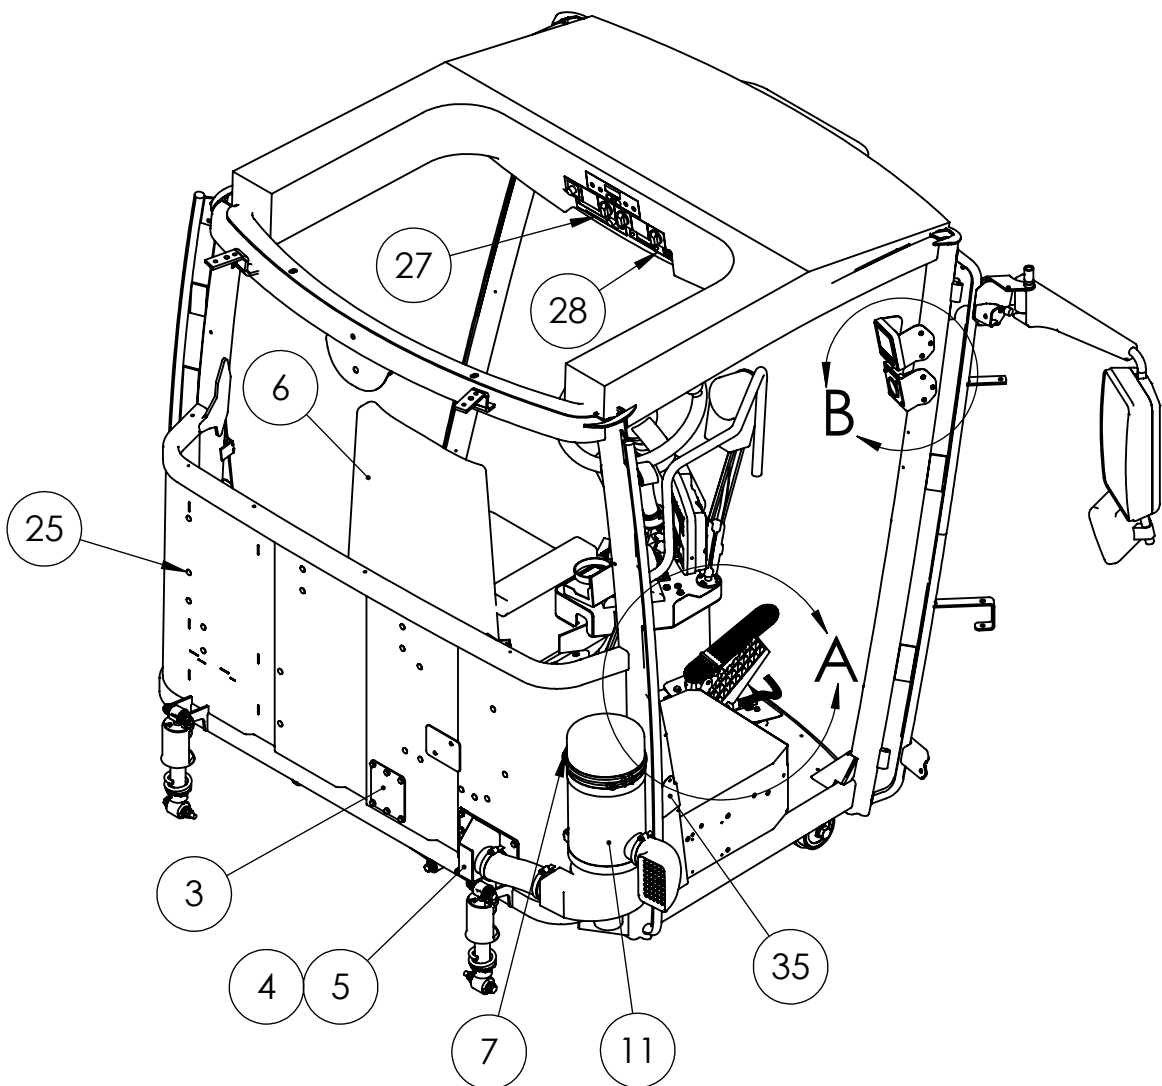

CAB

Cab - Assembled

Continued over page