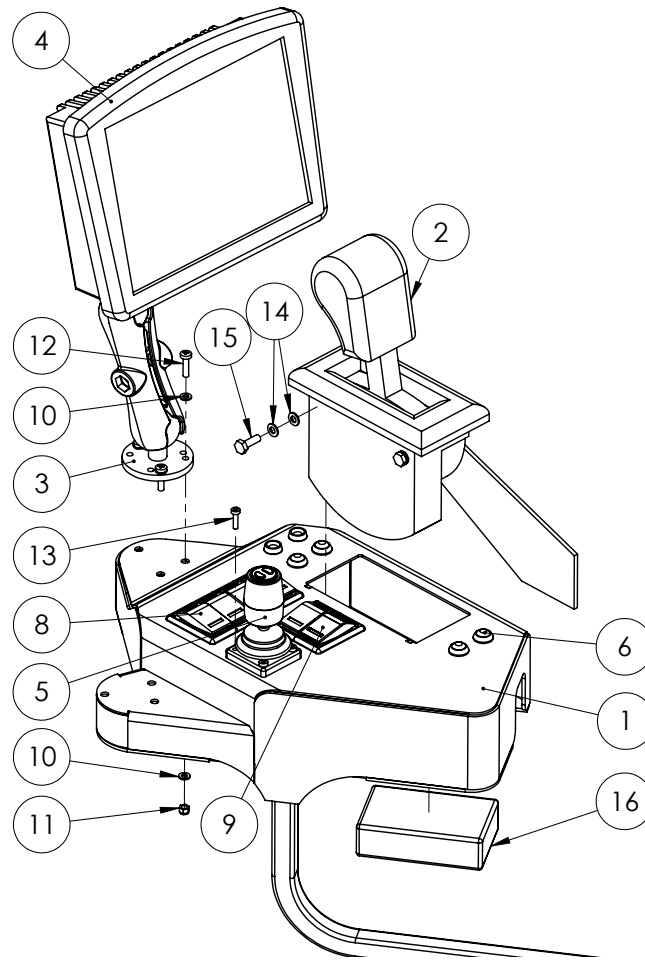

Side Console - GATMC

ITEM NO.	PART NUMBER	DESCRIPTION	QTY.
1	GA4658815	Side dash - Fabricated Assembly - Suit Lykkatronic	1
2	GA5009427	Gear selector SP	1
3	GA5020825	Universal Mount - RAM	1
4	GA5069400	Display Screen - Lykkatronic	1
5	GA5069415	Joystick - Lykkatronic	1
6	GA5067880	Switch - Push On / Push off	4
7	GA5013799	Red LED Warning Light	2
8	GA5012671	Rocker Switch - On/Off	*
9	GA5060410	Rocker Switch - Mom On / Off / Mom On	*
10	GA5003983	M5 washer ss	6
11	GA5003975	M5 Nyloc nut SS	3
12	GA5003976	M5 x 20mm Pan head Screw	3
13	GA5011363	SHCS M4 x 16 ZP	4
14	GA5004437	M6 SS Washer	4
15	GA5006169	Bolt - 1/4" x 3/4" UNC	2
16	GA5069420	Cab I/O Job Computer	1
17	GA5006421	Switch blanking plate - not shown	*

*Note - Quantities will vary depending on options fitted.