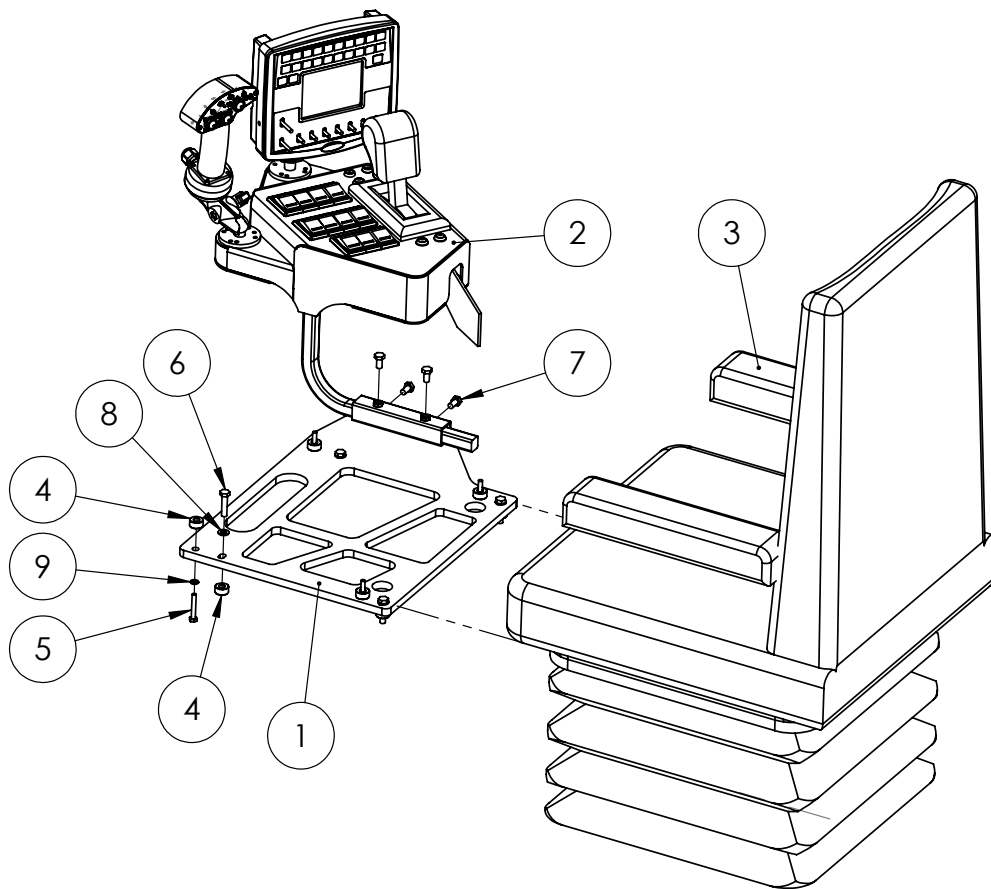

Cab - Claas

ITEM NO.	PART NUMBER	DESCRIPTION	QTY.
43	GA5012461	Nut Nyloc M12	6
44	GA5000587	Washer M12 ZP	24

Seat & Console

ITEM NO.	PART NUMBER	DESCRIPTION	QTY.
1	GA4658706	Side Console Seat Base Mount	1
2	GA4658695	std side dash2011	1
3	GA5050295	KAB Seat	1
4	GA4552830	Spacer; Seat Base - SP 2011	8
5	GA5004081	M6x40 bolt	4
6	GA5011481	M8x35 bolt	4
7	GA5011465	M8x16 bolt H/T	4
8	GA5004883	Washer 8mm SS	4
9	GA5004437	M6 SS Washer	4