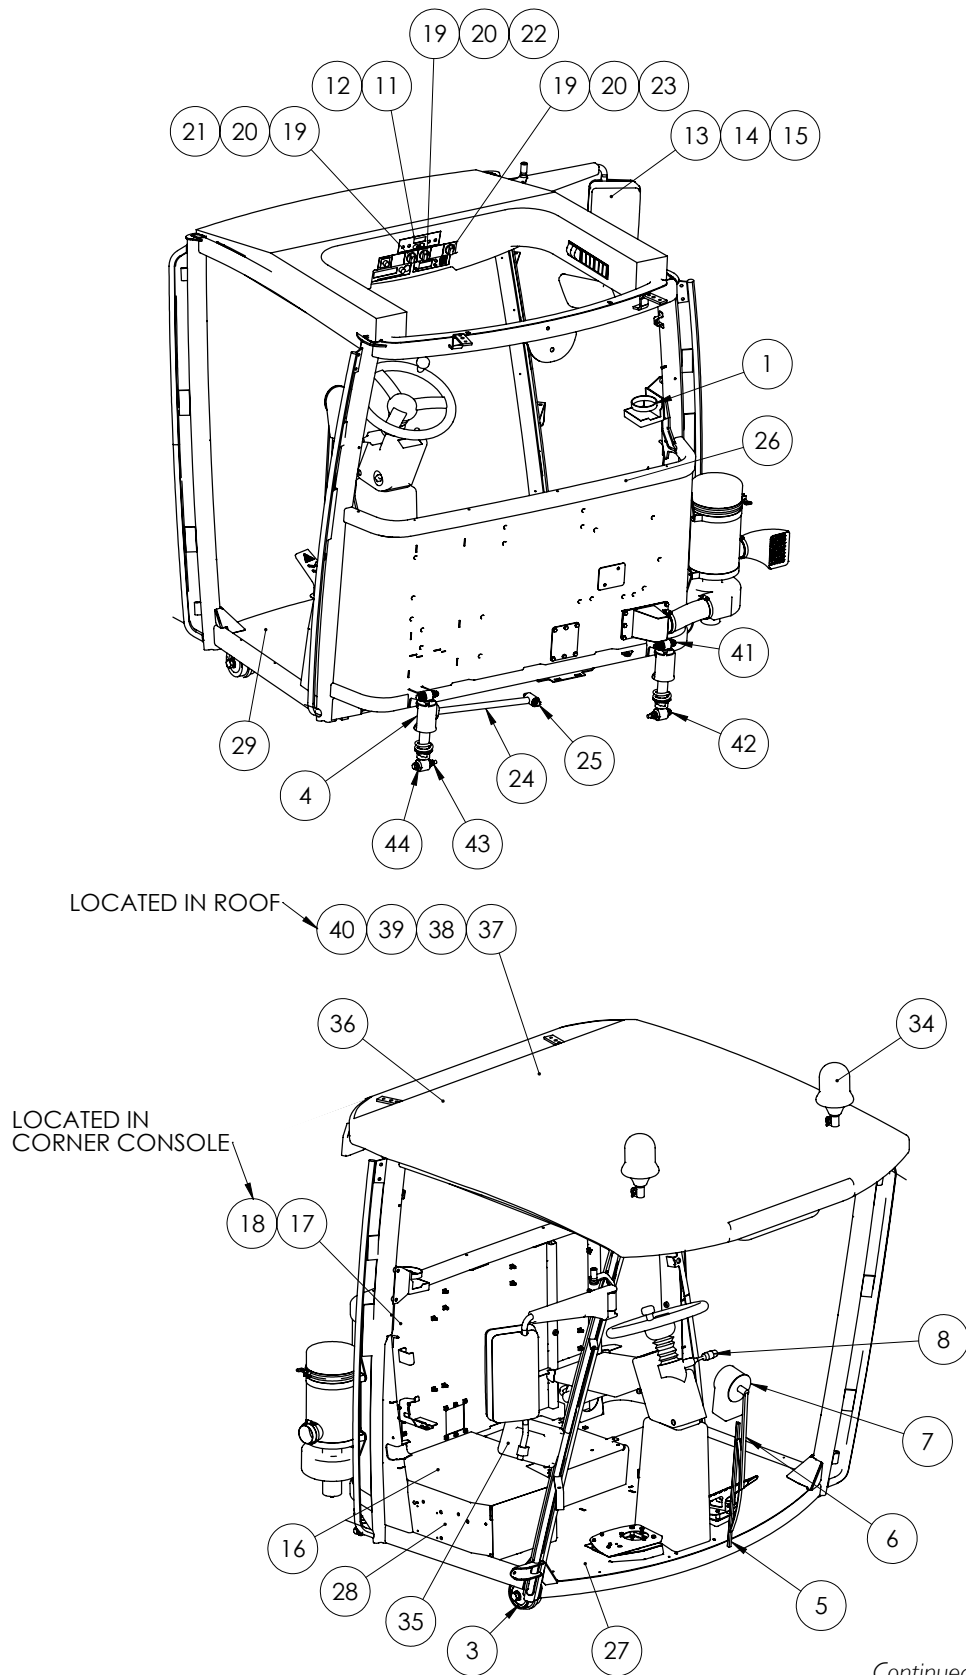

Cab - Claas

Continued over page

Cab - Claas

ITEM NO.	PART NUMBER	DESCRIPTION	QTY.
1	GA5054100	Cupholder suit claas cabin	1
2	GA5054160	Handle Internal - RHS	1
3	GA5054110	Bushing Kit	1
4	GA5054105	Damper / Shock Absorber	2
5	GA5054155	Wiper Blade	1
6	GA5054150	Wiper Arm	1
7	GA5054145	Wiper Motor	1
8	GA5054195	Indicator Stalk	1
9	GA5054175	Internal door handle / Lock - LHS	1
10	GA5054180	Door Handle - External	1
11	GA5054285	AC / Heater Control Unit	1
12	GA5054280	AC Temp sender unit	3
13	GA5054125	Mirror Glass	1
14	GA5054130	Cover Cap - Suit mirror	1
15	GA5054120	Mirror internals - Elec components	1
16	GA5054160	Locking Knob - Fuse panel	3
17	GA5054200	Starter switch	1
18	GA5054205	Master Key - Not Shown	1
19	GA5054250	Rotary knob for light switches	3
20	GA5054270	Insert for light rotary knob	3
21	GA5054210	Light Switch - LHS	1
22	GA5054215	Light Switch - Middle	1
23	GA5054095	Light Switch - RHS	1
24	GA5054465	Panhard Rod	1
25	GA5054535	Panhard Rod Bush	2
26	GA5065481	Glass - Rear	1
27	GA5065482	Glass - Front	1
28	GA5065483	Glass - RHS	1
29	GA5065484	Glass - LHS	1
30	GA5054470	Sunshade - Front - Not shown	1
31	GA5065463	Side blind - Left - Not shown	1
32	GA5065462	Side blind - Right - Not shown	1
33	GA5065461	Door Seal	2
34	GA5048145	Rotating Beacon - Amber B25	2
35	GA5070330	Lower Convex Mirror	1
36	GA5054530	Cab Roof	1
37	GA5054275	HVAC Fan	1
38	GA5054185	Evaporator Coil	1
39	GA5054115	Heater Coil	1
40	GA5054190	Expansion Valve	1
41	GA011263	Bolt M12 x 90	2
42	GA5000259	Bolt M12 x 100	4