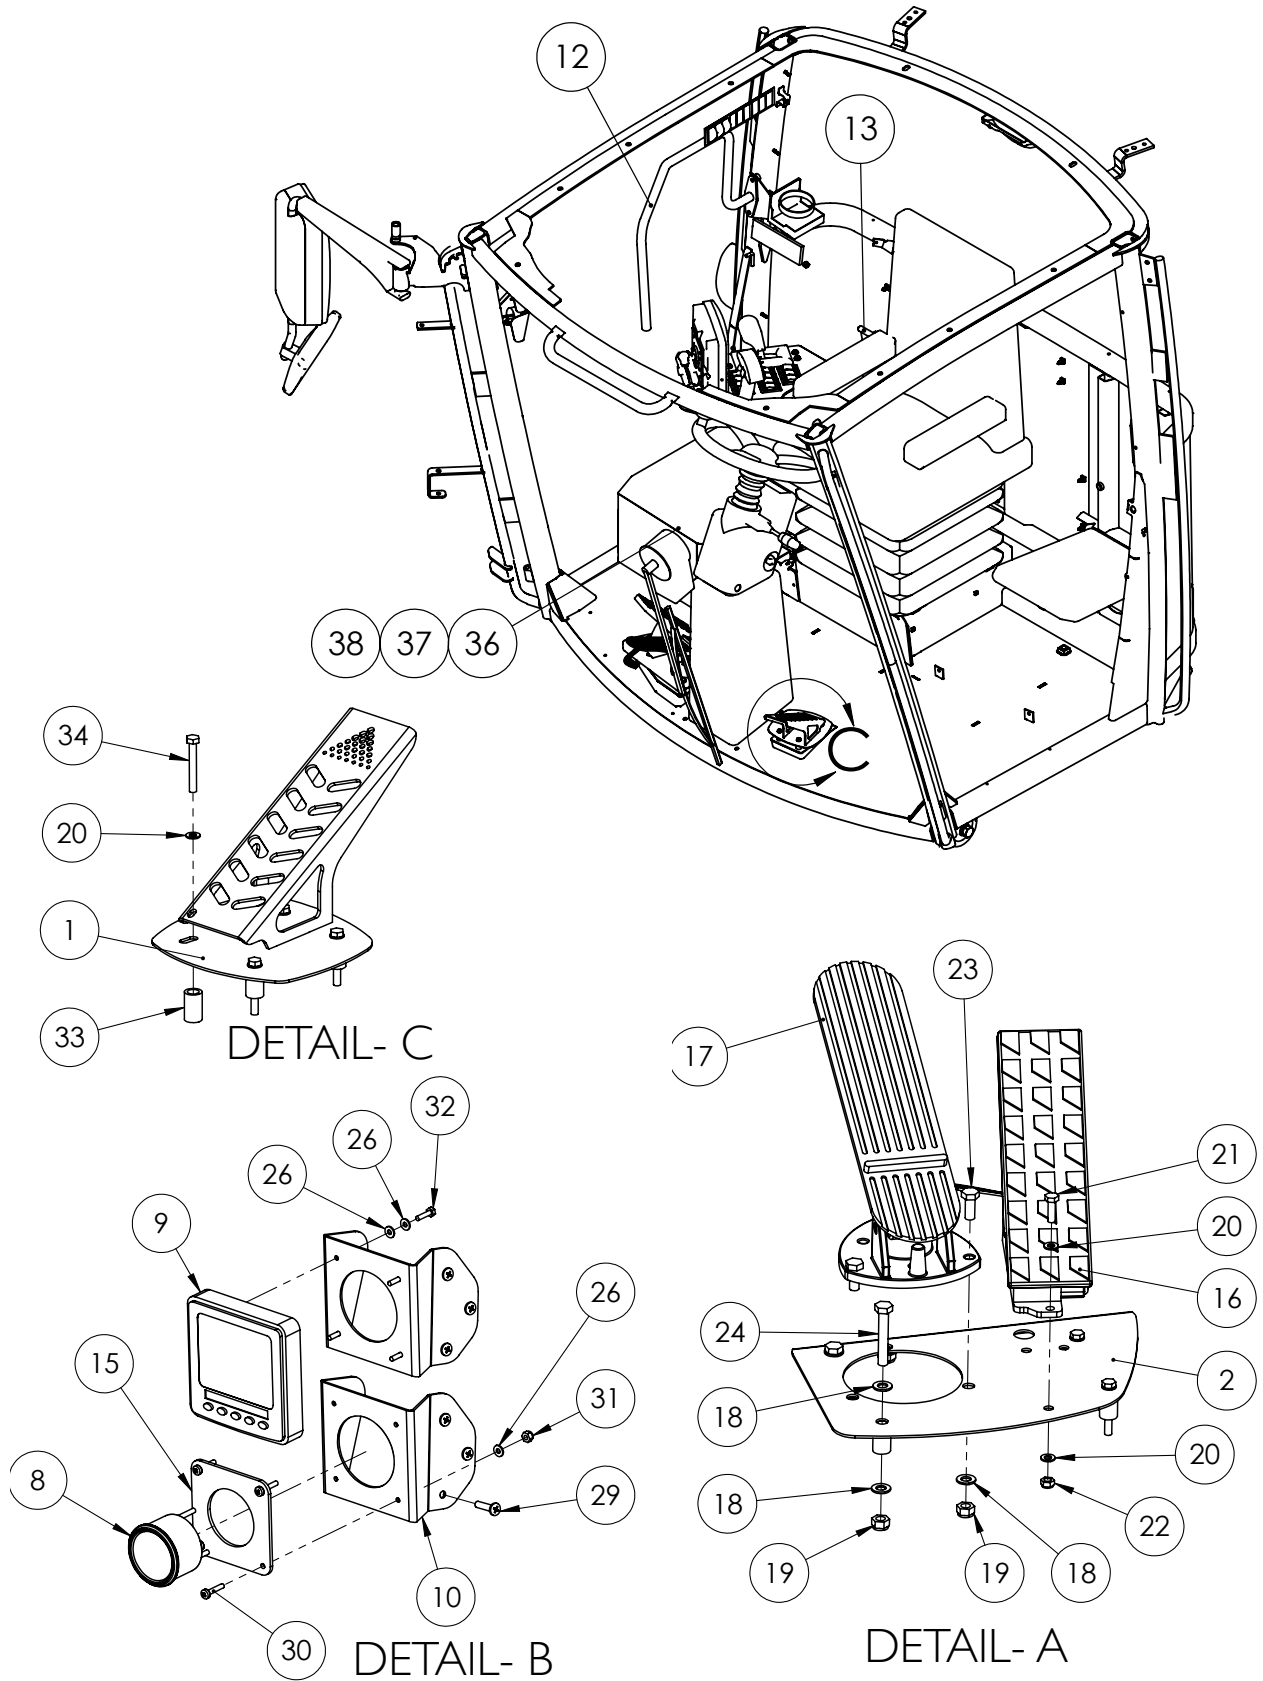

Cab - Assembled

Continued over page

Cab - Assembled

ITEM NO.	PART NUMBER	DESCRIPTION	QTY.
1	GA4658680	Cabin Left Foot Rest	1
2	GA4658681	Brake throttle pedal mount	1
3	GA4536285	Cover Plate Back - Small	1
4	GA4536290	Cover Plate - Large (optioned if carbon filter not fitted)	1
5	GA4658850	Carbon Filter Air Intake	1
6	-	Seat and 2011 side dash assy	1
7	GA4658845	Carbon Filter Mounting Bracket	1
8	GA5017411	VDO Fuel Gauge Body	1
9	GA5066210	CANTRAK 2600 version 3 engine monitor	1
10	GA4503945	Bracket- Can Trak SP 2011	2
11	GA5066741	External mount 12V Ultrguard carbon filter	1
12	GA4659150	Rail-GPS mount assy SP 2011	1
13	GA5053425	Emergency Exit Hammer	1
14	GA5007099	Extinguisher - Chubb Class B&E	1
15	GA4504350	Plate-Fuel guage Pillar mnt SP 2011	1
16	GA5065460	Throttle Pedal - Electronic	1
17	GA5016965	Treadle Assembly	1
18	GA5003643	Washer 8mm SS HD	26
19	GA5052590	Nut M8 Nyloc S/S 316	10
20	GA5004437	M6 SS Washer	10
21	GA5004063	M6 x 20 SS Bolt	2
22	GA5048115	Nut nyloc M6	2
23	GA5004085	M8x20 bolt	17
24	GA5004727	M8x50 Bolt	2
25	GA5017909	Xmas Tree Clip	19
26	GA5020510	M4 Washer Heavy duty SS	12
27	GA5017409	Clarion CZ509A CD/MP3/WMA AM/FM Bluetooth	1
28	GA5017131	UHF gme TX4500 DIN size	1
29	GA5000529	Screw 12G x 25 SelfTapper SS Pan Head	6
30	GA5020525	M4 x 20 Pan Head Screw	4
31	GA5049025	Nut M4 Nyloc SS	4
32	GA5051040	Bolt M4 x 16 SS A2-70	4
33	GA4583150	Crush Tube - 15 OD x 10 ID x 25 long	1
34	GA5011449	M6 x 45 ZP GR8.8 Bolt	6
35	GA4504390	Cover, Door Jam Access Port	1
36	GA5060025	Fuse Box - Cabin Auxiliary	1
37	GA5060033	Fuse Box - Claas cab control	1
38	GA5060326	Fuse Box - Joystick	1