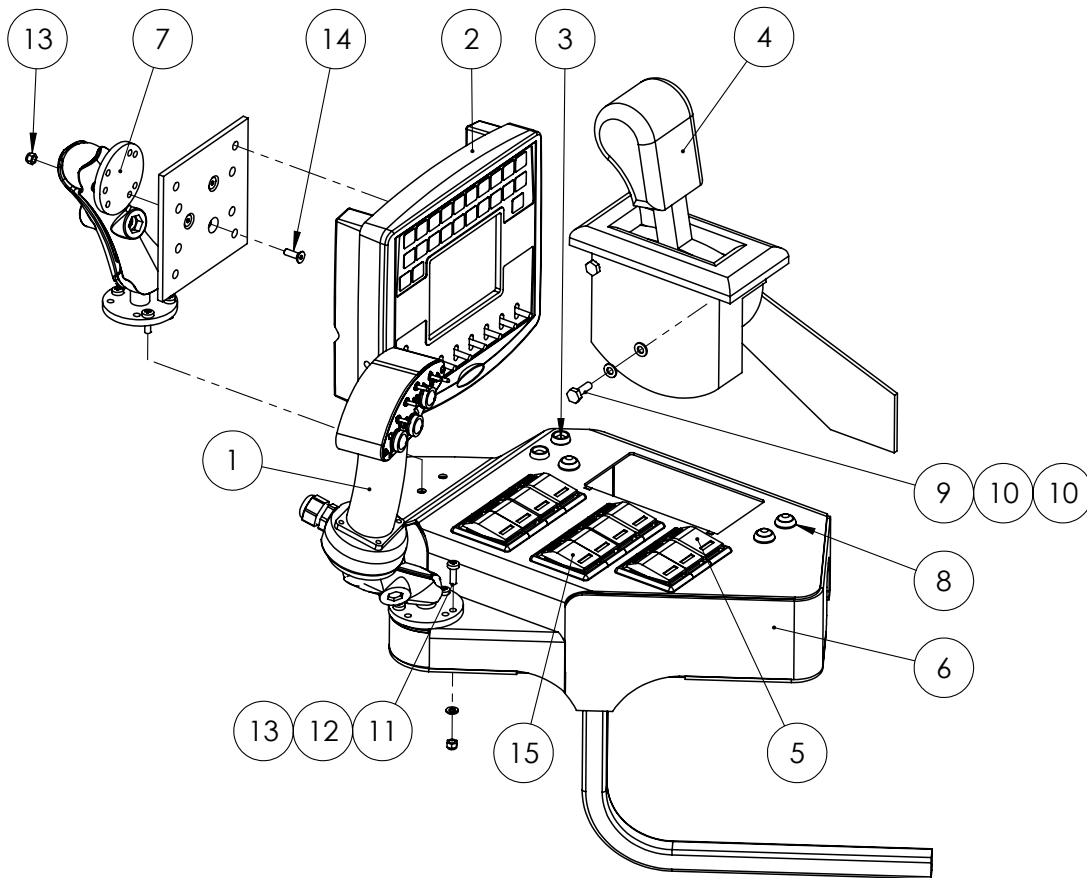

Cab - Claas

ITEM NO.	PART NUMBER	DESCRIPTION	QTY.
43	GA5012461	Nut Nyloc M12	6
44	GA5000587	Washer M12 ZP	24

Seat & Console

ITEM NO.	PART NUMBER	DESCRIPTION	QTY.
1	GA4658706	Side Console Seat Base Mount	1
2	GA4658695	std side dash2011	1
3	GA5050295	KAB Seat	1
4	GA4552830	Spacer; Seat Base - SP 2011	8
5	GA5004081	M6x40 bolt	4
6	GA5011481	M8x35 bolt	4
7	GA5011465	M8x16 bolt H/T	4
8	GA5004883	Washer 8mm SS	4
9	GA5004437	M6 SS Washer	4

Side Console - Raven

ITEM NO.	PART NUMBER	DESCRIPTION	QTY.
1	GA5060321	Joystick	1
2	0630172913	Raven 4070 Console	1
3	GA5013799	Red LED Warning Light	2
4	GA5009427	Gear selector SP	1
5	GA5012671	Rocker Switch - On / Off - Illuminated	*
6	GA4658816	Side dash - fabricated assembly	1
7	GA5020825	Universal mount - RAM	1
8	GA5067880	Push on / Push off switch	3
9	GA5006169	1/4" x 3/4" UNC Bolt	2
10	GA5004437	M6 SS Washer	4
11	GA5003976	M5 x 20mm Pan head Screw	6
12	GA5003983	M5 washer ss	6
13	GA5003975	M5 Nyloc nut SS	9
14	GA5051230	M5x15mm FHCS SS	3
15	GA5012673	Rocker Switch On / Off / On	*
16	GA5006421	Switch blanking plate - not shown	*

*Note - Quantities will vary depending on options fitted.

Side Console - GATMC

ITEM NO.	PART NUMBER	DESCRIPTION	QTY.
1	GA4658815	Side dash - Fabricated Assembly - Suit Lykkatronic	1
2	GA5009427	Gear selector SP	1
3	GA5020825	Universal Mount - RAM	1
4	GA5069400	Display Screen - Lykkatronic	1
5	GA5069415	Joystick - Lykkatronic	1
6	GA5067880	Switch - Push On / Push off	4
7	GA5013799	Red LED Warning Light	2
8	GA5012671	Rocker Switch - On/Off	*
9	GA5060410	Rocker Switch - Mom On / Off / Mom On	*
10	GA5003983	M5 washer ss	6
11	GA5003975	M5 Nyloc nut SS	3
12	GA5003976	M5 x 20mm Pan head Screw	3
13	GA5011363	SHCS M4 x 16 ZP	4
14	GA5004437	M6 SS Washer	4
15	GA5006169	Bolt - 1/4" x 3/4" UNC	2
16	GA5069420	Cab I/O Job Computer	1
17	GA5006421	Switch blanking plate - not shown	*