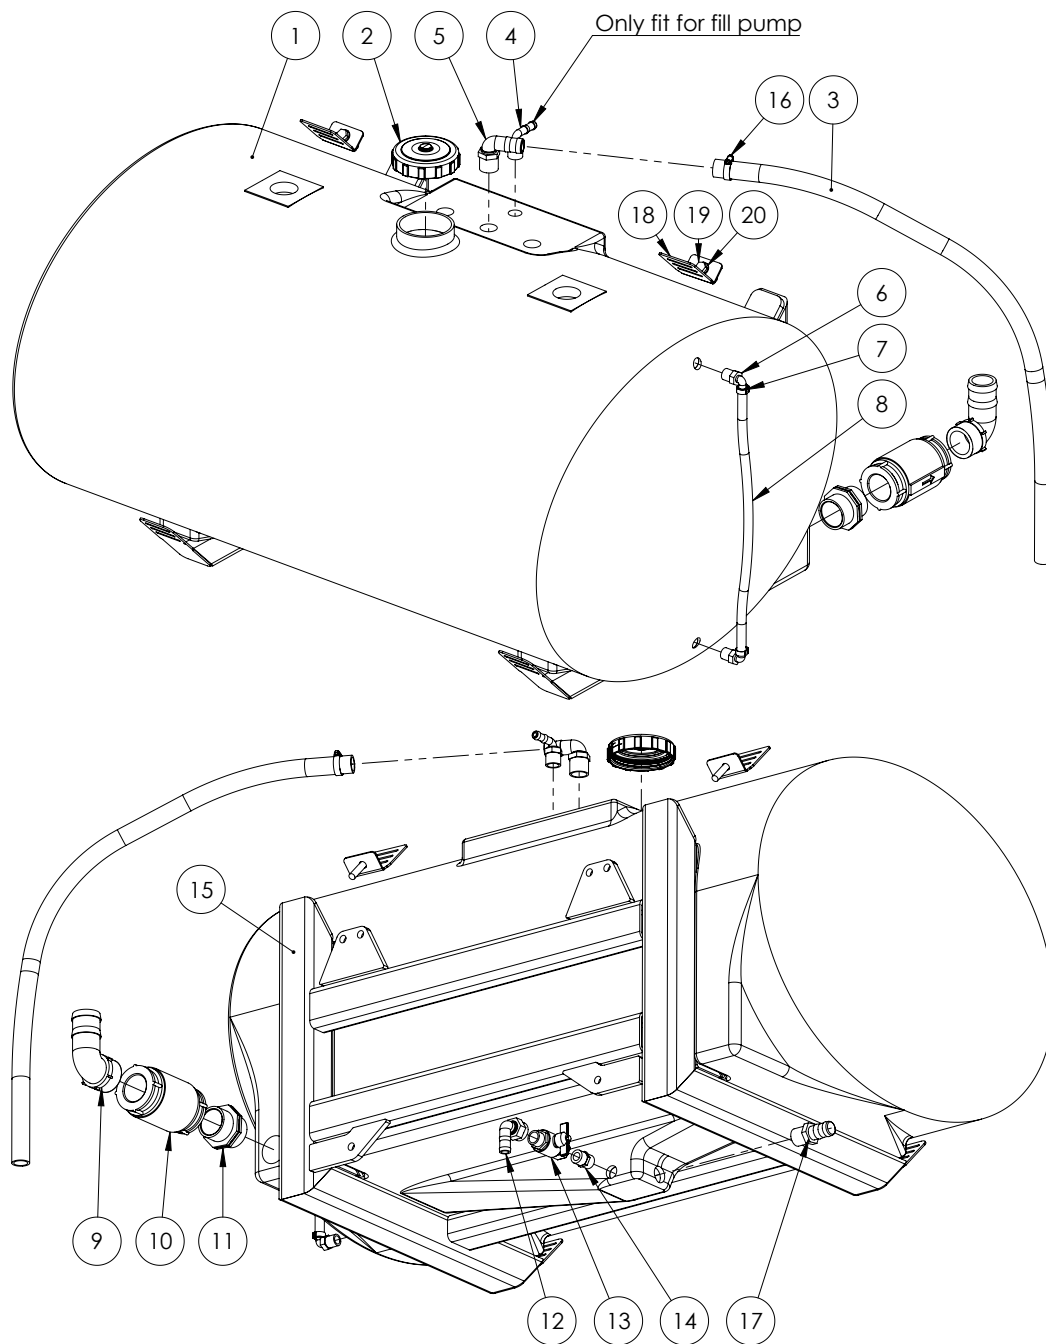

## FLUSH TANK

### Rinse Water Tank & Frame

Continued over page

## Rinse Water Tank & Frame

ITEM NO.	PART NUMBER	DESCRIPTION	QTY.
1	GA5069961	Tank, 520L, Fresh Water SP Black, Bare	1
2	GA5076885	Lid, Diameter 113mm, With breather	1
3	GA2000220	Hose, Suction, PVC, 25mm, Black - Cut 1200 mm	1
4	GA5077710	Hose barb, Elbow, 90 degree, 3/4" male thread x 1/2" hose, Banjo	1
5	GA5077723	Hose barb, Elbow, 90 degree, 1" male x 1" hose, Banjo	1
6	GA5077708	Hose barb, Elbow, 90 degree, 1/2" male thread x 1/2" hose	2
7	GA5007231	Hose clamp, Cobra type, 1/2"	2
8	GA2000209	Hose, Clear, 12mm, Sight tube - Cut 550 mm	1
9	GA5077740	Hose barb, Elbow, 90 degree, 2" male thread x 2" hose, Banjo	1
10	GA2000111	Valve, Check, 2" Female Thread Inlet and Outlet	1
11	GA5078410	Plumbing fitting, Nipple, 2"	1
12	GA5077746	Hose barb, Elbow, 90 degree, 3/4" female thread x 3/4" hose	1
13	GA5018315	Valve, Ball, 20mm, 3/4" male, female, Black Butterfly handle, Brass	1
14	GA5077913	Nipple, 3/4" male x 3/4" male, Short, Banjo	1
15	GA4658936	Fresh Water Tank Frame 520L	1
16	GA5001681	Hose Clamp, 1" SS (20-32/12W)	1
17	GA5077718	Hose barb, Straight, 1" male thread x 1" hose	1
18	F70127A	Bracket, Tank strap, 50mm	2
19	GA5011239	Bolt M12 x 50 GR 8.8 ZP	2
20	GA5000577	Washer 12mm Flat SS HD	2