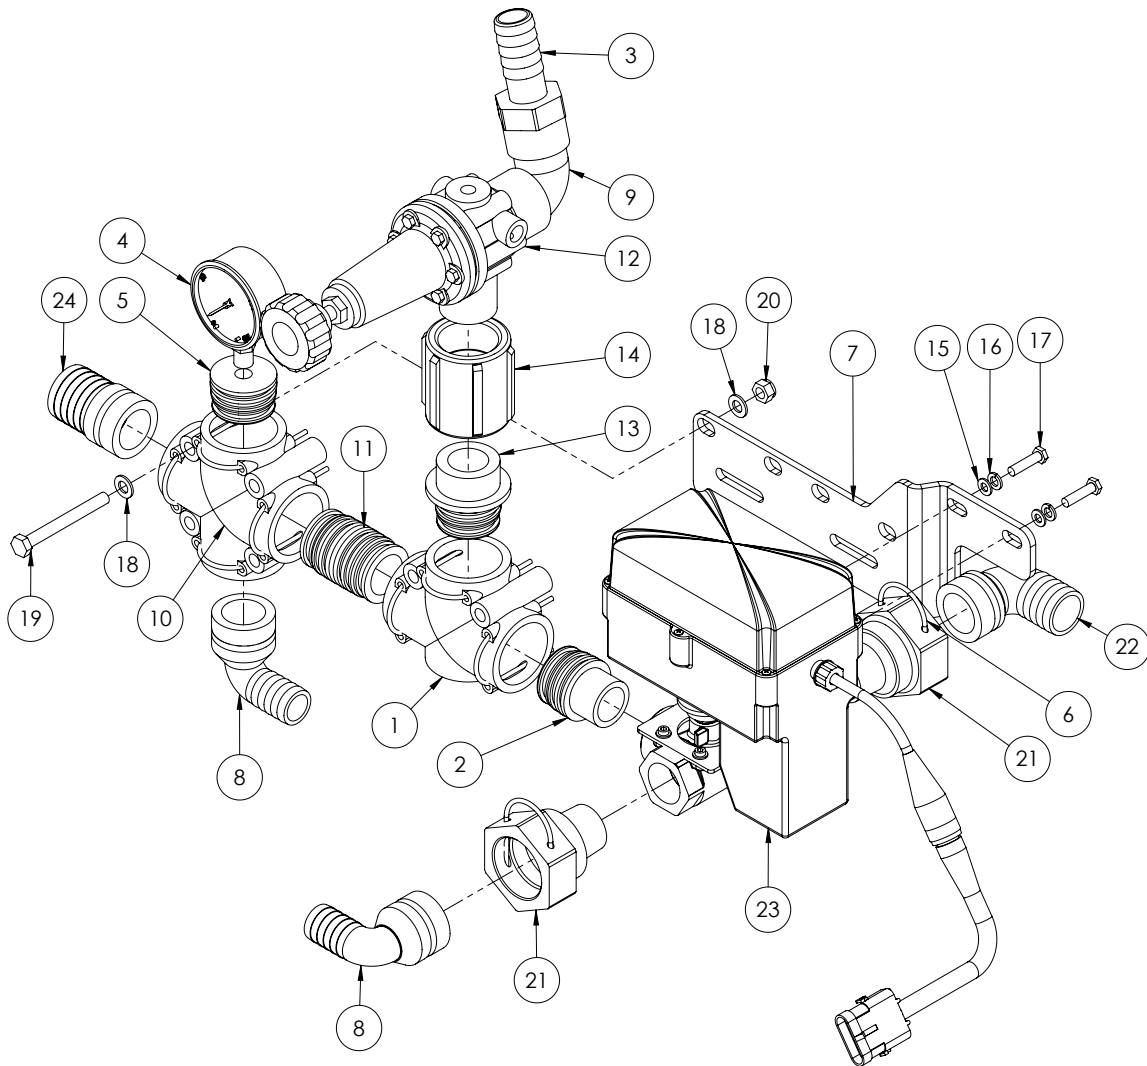

Flow Control Valve

ITEM NO.	PART NUMBER	DESCRIPTION	QTY.
1	GA5065555	T-piece 3xAS40 no M8 inserts	1
2	GA5065600	AS40 to 1" Male Thread	1
3	HBF100	Female Hose Barb 1"	1
4	GA4948470	Small Face Gauge 160 psi	1
5	GA4582160	Dummy plug AS40 G1/4 female	1
6	GA5065690	Safety pin AS40	9
7	GA4534170	Fast-close plumbing bracket suit Atek	1
8	GA5065615	Plug in hose tail AS40/25/90 degree	2
9	SL100-90	Street Elbow 1" Poly	1
10	GA5065565	Cross piece 4xAS40	1
11	GA5065735	Plug in hose tail AS40/AS40	1
12	200016	Safety valve 1" Red 15 bar polmac	1
13	GA5065595	AS40 to 1 1/4" Male Thread	1
14	CPLG125	Coupling poly 1 1/4"	1

Continued over page

Flow Control Valve

ITEM NO.	PART NUMBER	DESCRIPTION	QTY.
15	GA5004437	Washer 6mm Flat SS	2
16	GA5004447	Washer 6mm Spring SS	2
17	GA5006155	Set Screw 1/4" x 1" ZP GR8	2
18	GA5003643	Washer 8mm Flat SS HD	2
19	GA5052600	Bolt M8 x 75 SS	1
20	GA5052590	Nut M8 Nyloc SS 316	1
21	GA4582385	Coupling Altek AS40 to 1" NPT male thread	2
22	GA5065620	Plug in hose tail AS40/33/90 degree	1
23	1170171359	Valve Fast Close 1" 3 way & adaptor cable	1
24	GA5065590	Plug in hose tail AS40/39	1

Fast Close Valve 1" 3 Way

117017359 Complete Assembly

ITEM NO.	PART NUMBER	DESCRIPTION	QTY.
1	1170171360	Motor assembly includes fast valve and adaptor harness 1150171967 (rev A) and motor 0630172982 (rev C)	1
2	3110050201	Bolt Hex 1/4" - 20 x 1/2"	2
3	1070171397	Coupler 1" 3 way	1
4	1070171394	Clamp coupler	1
5	3340002043	1" 3 way ball valve SS	1
6	3110068068	Cap screw 1/4" -20 x 1"	2
7	3110068064	Cap screw 1/4" -20 x 1/2"	1
8	2190000123	Graphite seal	1
	1150171967	Cable adaptor suit fast close valve	1
	0630172982	Motor assembly fast close valve	