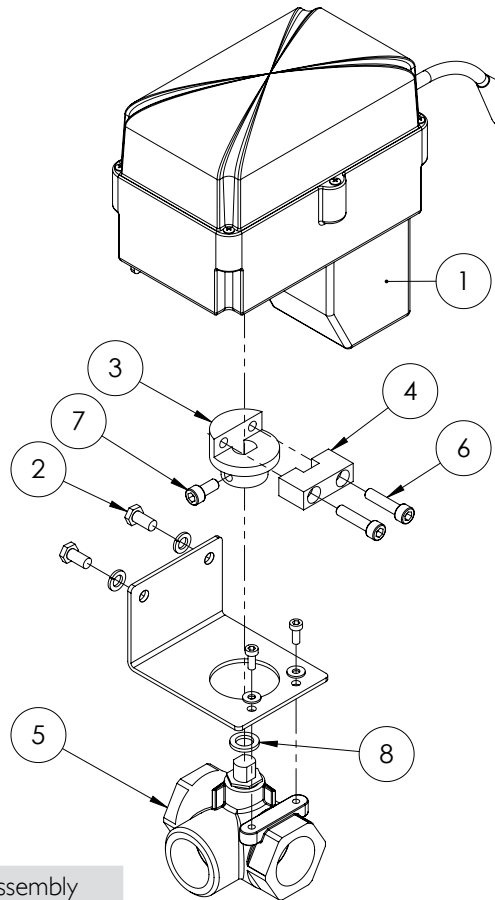

Flow Control Valve

ITEM NO.	PART NUMBER	DESCRIPTION	QTY.
1	GA5065555	T-piece 3xAS40 no M8 inserts	1
2	GA5065600	AS40 to 1" Male Thread	1
3	HBF100	Female Hose Barb 1"	1
4	GA4948470	Small Face Gauge 160 psi	1
5	GA4582160	Dummy plug AS40 G1/4 female	1
6	GA5065690	Safety pin AS40	9
7	GA4534170	Fast-close plumbing bracket suit Atek	1
8	GA5065615	Plug in hose tail AS40/25/90 degree	2
9	SL100-90	Street Elbow 1" Poly	1
10	GA5065565	Cross piece 4xAS40	1
11	GA5065735	Plug in hose tail AS40/AS40	1
12	200016	Safety valve 1" Red 15 bar polmac	1
13	GA5065595	AS40 to 1 1/4" Male Thread	1
14	CPLG125	Coupling poly 1 1/4"	1

Continued over page

Flow Control Valve

ITEM NO.	PART NUMBER	DESCRIPTION	QTY.
15	GA5004437	Washer 6mm Flat SS	2
16	GA5004447	Washer 6mm Spring SS	2
17	GA5006155	Set Screw 1/4" x 1" ZP GR8	2
18	GA5003643	Washer 8mm Flat SS HD	2
19	GA5052600	Bolt M8 x 75 SS	1
20	GA5052590	Nut M8 Nyloc SS 316	1
21	GA4582385	Coupling Altek AS40 to 1" NPT male thread	2
22	GA5065620	Plug in hose tail AS40/33/90 degree	1
23	1170171359	Valve Fast Close 1" 3 way & adaptor cable	1
24	GA5065590	Plug in hose tail AS40/39	1

Check Valve Assembly, Fresh Water Tank

ITEM NO.	PART NUMBER	DESCRIPTION	QTY.
1	GA5017361	Non return valve 1 1/4"	1
2	HB125	1 1/4" MPT x 1 1/4" Hose Shank	1
3	HB125-90	90 degree Poly Hose Barb Elbow 1 1/4"	1

Fast Close Valve 1" 3 Way

117017359 Complete Assembly

ITEM NO.	PART NUMBER	DESCRIPTION	QTY.
1	1170171360	Motor assembly includes fast valve and adaptor harness 1150171967 (rev A) and motor 0630172982 (rev C)	1
2	3110050201	Bolt Hex 1/4" - 20 x 1/2"	2
3	1070171397	Coupler 1" 3 way	1
4	1070171394	Clamp coupler	1
5	3340002043	1" 3 way ball valve SS	1
6	3110068068	Cap screw 1/4" -20 x 1"	2
7	3110068064	Cap screw 1/4" -20 x 1/2"	1
8	2190000123	Graphite seal	1
	1150171967	Cable adaptor suit fast close valve	1
	0630172982	Motor assembly fast close valve	