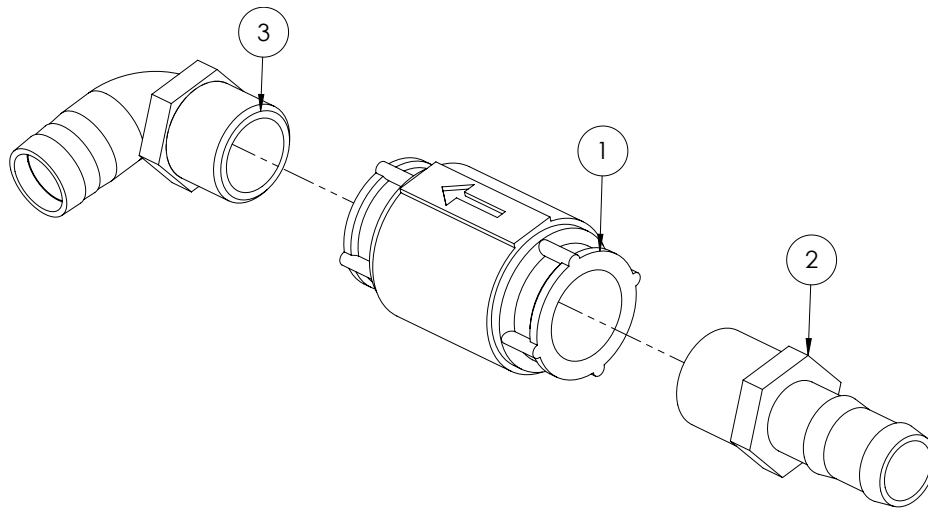

Flow Control Valve

ITEM NO.	PART NUMBER	DESCRIPTION	QTY.
15	GA5004437	Washer 6mm Flat SS	2
16	GA5004447	Washer 6mm Spring SS	2
17	GA5006155	Set Screw 1/4" x 1" ZP GR8	2
18	GA5003643	Washer 8mm Flat SS HD	2
19	GA5052600	Bolt M8 x 75 SS	1
20	GA5052590	Nut M8 Nyloc SS 316	1
21	GA4582385	Coupling Altek AS40 to 1" NPT male thread	2
22	GA5065620	Plug in hose tail AS40/33/90 degree	1
23	1170171359	Valve Fast Close 1" 3 way & adaptor cable	1
24	GA5065590	Plug in hose tail AS40/39	1

Check Valve Assembly, Fresh Water Tank

ITEM NO.	PART NUMBER	DESCRIPTION	QTY.
1	GA5017361	Non return valve 1 1/4"	1
2	HB125	1 1/4" MPT x 1 1/4" Hose Shank	1
3	HB125-90	90 degree Poly Hose Barb Elbow 1 1/4"	1