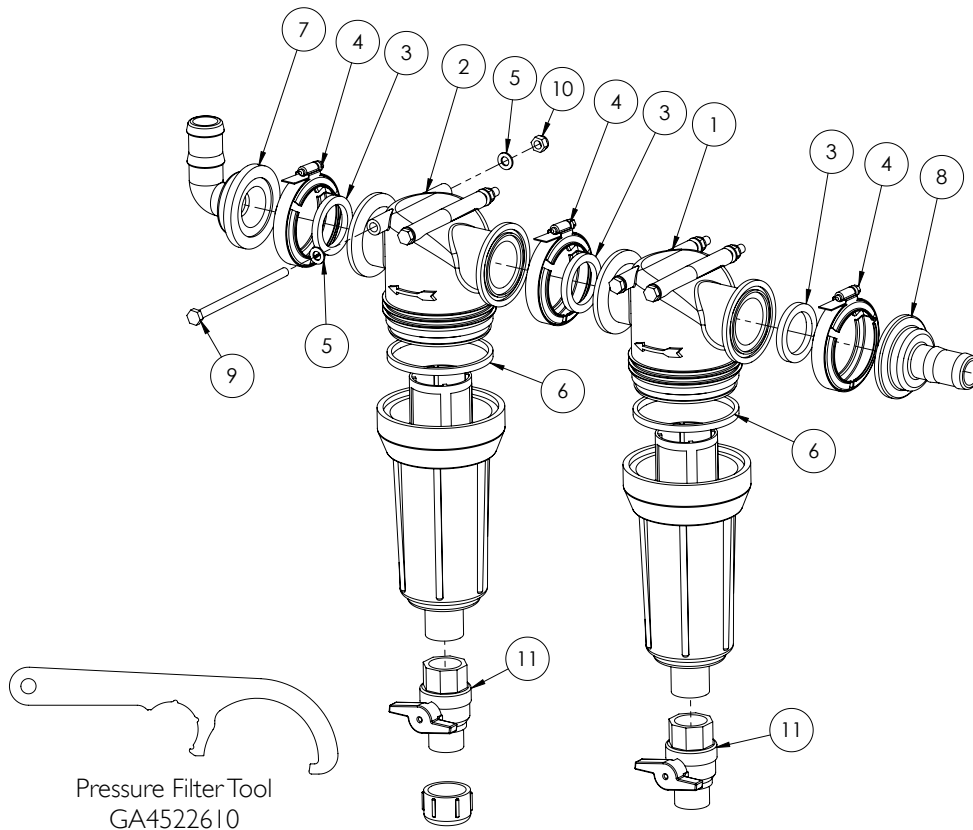

Chapter 19

PLUMBING

Dual Pressure Filter Assembly

ITEM NO.	PART NUMBER	DESCRIPTION	QTY.
1	AAB126ML-F75-80	Flange filter with 80 Mesh screen	1
	CP15941-4-SSPP	80 mesh filter screen	
2	AAB126ML-F75-100	Flange filter with 100 Mesh screen	1
	CP15941-5-SSPP	100 mesh filter screen	
3	GA5009335	Gasket Kamlock Nitrile 1 1/2" FIT 150	3
4	FC200	Clamp, Worm screw, Use with 2 standard flange port	3
5	GA5003643	Washer 8mm SS HD Flat	8
6	CP48656	Pressure Filter bowl o-ring (square)	2
7	M200125BRB90	2" Manifold x 1 1/4" Barb 90 Degree	1
8	M200125BRB	1 1/4" Hose barb to flange	1
9	GA5011503	Bolt M8 x 140mm	4
10	GA5004917	Nut M8 Nyloc	4
11	GA5067620	Ball Valve, 1" Male / Female, Tee Handle, Brass	2

Flow Control Valve

ITEM NO.	PART NUMBER	DESCRIPTION	QTY.
1	GA5065555	T-piece 3xAS40 no M8 inserts	1
2	GA5065600	AS40 to 1" Male Thread	1
3	HBF100	Female Hose Barb 1"	1
4	GA4948470	Small Face Gauge 160 psi	1
5	GA4582160	Dummy plug AS40 G1/4 female	1
6	GA5065690	Safety pin AS40	9
7	GA4534170	Fast-close plumbing bracket suit Atek	1
8	GA5065615	Plug in hose tail AS40/25/90 degree	2
9	SL100-90	Street Elbow 1" Poly	1
10	GA5065565	Cross piece 4xAS40	1
11	GA5065735	Plug in hose tail AS40/AS40	1
12	200016	Safety valve 1" Red 15 bar polmac	1
13	GA5065595	AS40 to 1 1/4" Male Thread	1
14	CPLG125	Coupling poly 1 1/4"	1

Fast Close Valve 1" 3 Way

117017359 Complete Assembly

ITEM NO.	PART NUMBER	DESCRIPTION	QTY.
1	1170171360	Motor assembly includes fast valve and adaptor harness 1150171967 (rev A) and motor 0630172982 (rev C)	1
2	3110050201	Bolt Hex 1/4" - 20 x 1/2"	2
3	1070171397	Coupler 1" 3 way	1
4	1070171394	Clamp coupler	1
5	3340002043	1" 3 way ball valve SS	1
6	3110068068	Cap screw 1/4" -20 x 1"	2
7	3110068064	Cap screw 1/4" -20 x 1/2"	1
8	2190000123	Graphite seal	1
	1150171967	Cable adaptor suit fast close valve	1
	0630172982	Motor assembly fast close valve	