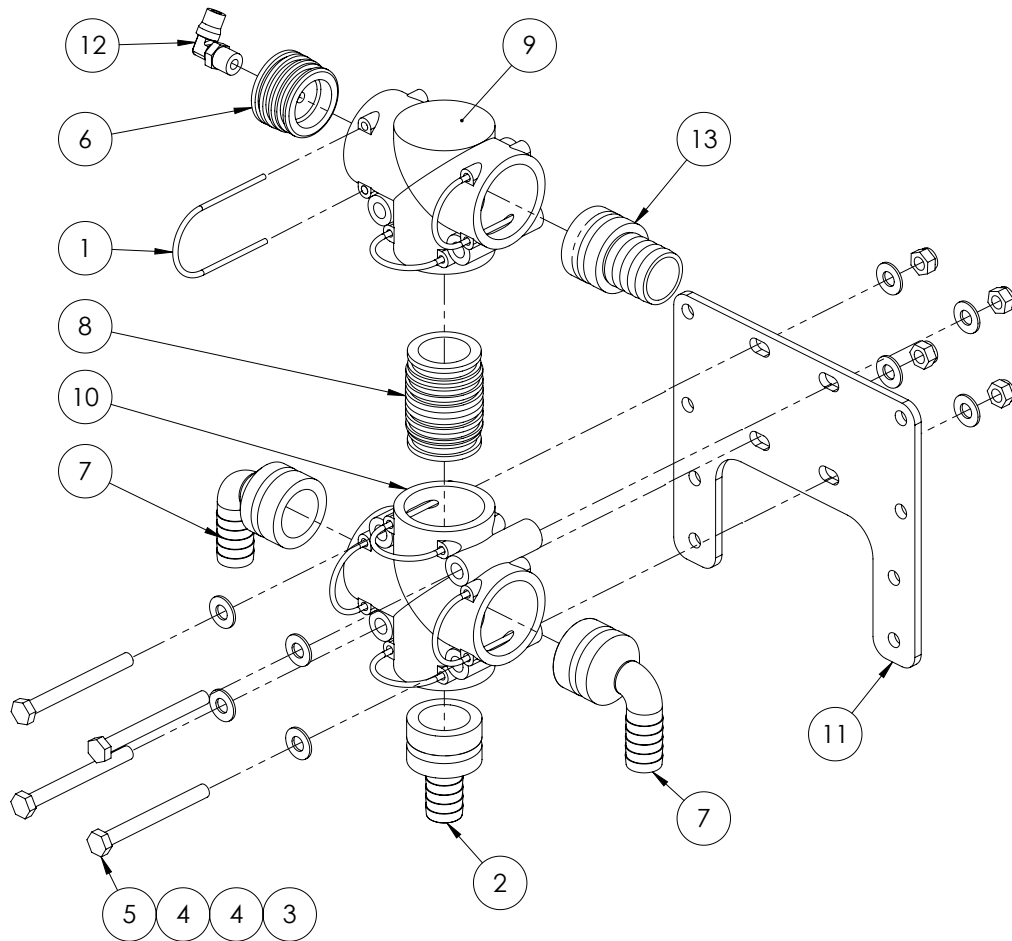

Check Valve Assembly, Fresh Water Tank

ITEM NO.	PART NUMBER	DESCRIPTION	QTY.
1	GA5017361	Non return valve 1 1/4"	1
2	HB125	1 1/4" MPT x 1 1/4" Hose Shank	1
3	HB125-90	90 degree Poly Hose Barb Elbow 1 1/4"	1

Fast Close Valve 1" 3 Way

117017359 Complete Assembly

ITEM NO.	PART NUMBER	DESCRIPTION	QTY.
1	1170171360	Motor assembly includes fast valve and adaptor harness 1150171967 (rev A) and motor 0630172982 (rev C)	1
2	3110050201	Bolt Hex 1/4" - 20 x 1/2"	2
3	1070171397	Coupler 1" 3 way	1
4	1070171394	Clamp coupler	1
5	3340002043	1" 3 way ball valve SS	1
6	3110068068	Cap screw 1/4" -20 x 1"	2
7	3110068064	Cap screw 1/4" -20 x 1/2"	1
8	2190000123	Graphite seal	1
	1150171967	Cable adaptor suit fast close valve	1
	0630172982	Motor assembly fast close valve	

Rapid Flow Valve

ITEM NO.	PART NUMBER	DESCRIPTION	QTY.
1	B344BEC-24-C	Electric shutoff valve 2 way 1" BSP	1
2	HB075/050-90	Elbow male 3/4" thread 1/2" barb	1
3	HB100-075	1" male thread x 3/4" barb	1
4	RN100075	Reducing nipple 1" to 3/4"	1
5	TEE075	Tee female 3/4"	1
6	HB075-050	Straight Hose Barb 3/4" x 1/2"	1

RapidFire Pressure Flow Distributor RAVEN

ITEM NO.	PART NUMBER	DESCRIPTION	QTY.
1	GA5065690	Safety pin AS40	7
2	GA5065575	Plug in hose tail AS40/20	1
3	GA5004917	Nut M8 Nyloc	4
4	GA5003643	Washer 8mm Flat HD	8
5	GA5004749	Bolt M8 x 80	4
6	GA4582160	Dummy plug AS40 G1/4 female	1
7	GA5065610	Plug in hose tail AS40/20/90 degree	2
8	GA5065735	Plug in hose tail AS40/AS40	1
9	GA5065560	T-piece 3 x AS40 M8 inserts	1
10	GA5065565	Cross piece 4 x AS40	1
11	GA4522640	Rear Altek fitting mount	1
12	GA5016233	Elbow - Swivel 6mm x 1/4"	1
13	GA5065585	Plug in hose tail AS40/33	1
	GA5004383	Tube, Nylon, 6mm, Black	