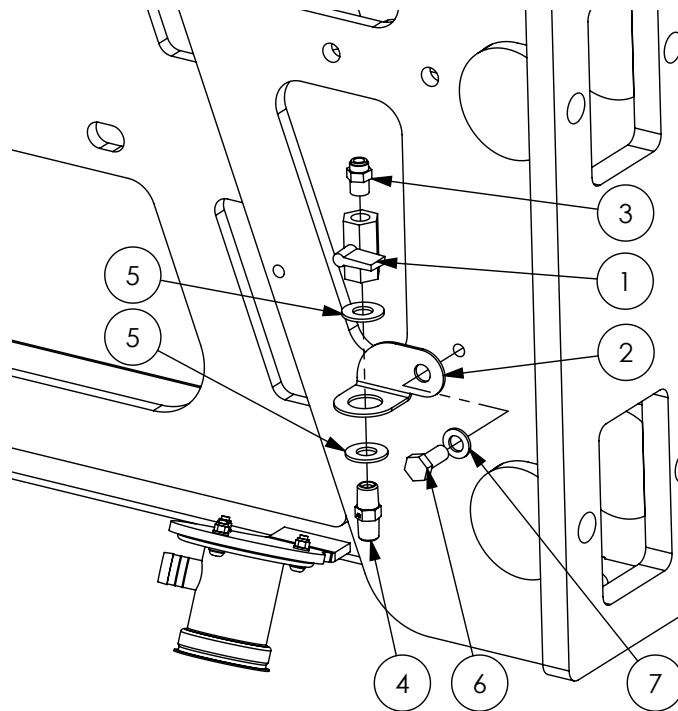

Pressure Gauge Drain

ITEM NO.	PART NUMBER	DESCRIPTION	QTY.
1	GA5018321	1/4" Ball valve SS FF	1
2	GA4504980	Sump Drain Mounting Plate Bent	1
3	GA5045140v	Adapter Brass 1/4" x 6mm BSP	1
4	S27-0404	Hydraulic adaptor, Nipple, 1/4" BSP x 1/4" BSP	1
5	GA5017673	Washer 1/2" Flat ZP Heavy Duty	2
6	GA5066162	Bolt M10 x 25 SS	1
7	GA5000117	Washer 10mm Flat SS Heavy Duty	1