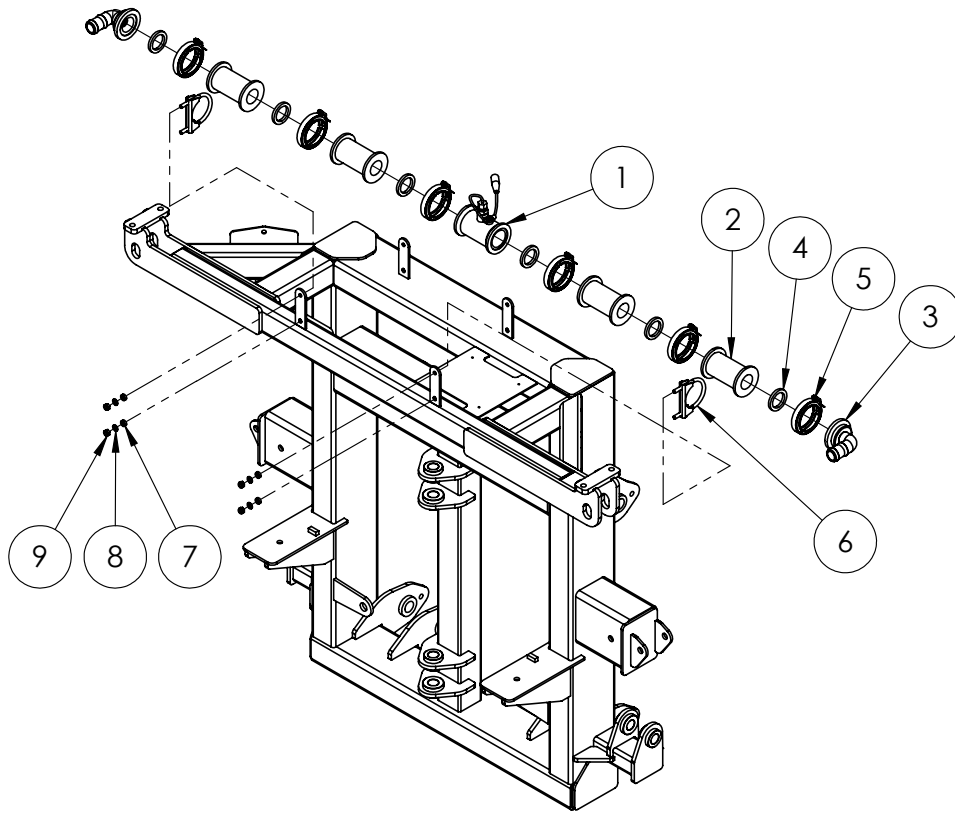

Fast Close Valve 1" 3 Way

117017359 Complete Assembly

ITEM NO.	PART NUMBER	DESCRIPTION	QTY.
1	1170171360	Motor assembly includes fast valve and adaptor harness 1150171967 (rev A) and motor 0630172982 (rev C)	1
2	3110050201	Bolt Hex 1/4" - 20 x 1/2"	2
3	1070171397	Coupler 1" 3 way	1
4	1070171394	Clamp coupler	1
5	3340002043	1" 3 way ball valve SS	1
6	3110068068	Cap screw 1/4" -20 x 1"	2
7	3110068064	Cap screw 1/4" -20 x 1/2"	1
8	2190000123	Graphite seal	1
	1150171967	Cable adaptor suit fast close valve	1
	0630172982	Motor assembly fast close valve	

Rapid Flow Valve

ITEM NO.	PART NUMBER	DESCRIPTION	QTY.
1	B344BEC-24-C	Electric shutoff valve 2 way 1" BSP	1
2	HB075/050-90	Elbow male 3/4" thread 1/2" barb	1
3	HB100-075	1" male thread x 3/4" barb	1
4	RN100075	Reducing nipple 1" to 3/4"	1
5	TEE075	Tee female 3/4"	1
6	HB075-050	Straight Hose Barb 3/4" x 1/2"	1

RapidFire Pressure Flow Distributor RAVEN

ITEM NO.	PART NUMBER	DESCRIPTION	QTY.
1	GA5065690	Safety pin AS40	7
2	GA5065575	Plug in hose tail AS40/20	1
3	GA5004917	Nut M8 Nyloc	4
4	GA5003643	Washer 8mm Flat HD	8
5	GA5004749	Bolt M8 x 80	4
6	GA4582160	Dummy plug AS40 G1/4 female	1
7	GA5065610	Plug in hose tail AS40/20/90 degree	2
8	GA5065735	Plug in hose tail AS40/AS40	1
9	GA5065560	T-piece 3 x AS40 M8 inserts	1
10	GA5065565	Cross piece 4 x AS40	1
11	GA4522640	Rear Altek fitting mount	1
12	GA5016233	Elbow - Swivel 6mm x 1/4"	1
13	GA5065585	Plug in hose tail AS40/33	1
	GA5004383	Tube, Nylon, 6mm, Black	

Flow Meter - Raven Controller

ITEM NO.	PART NUMBER	DESCRIPTION	QTY.
	0630171793	Flowmeter, RFM60P, Raven	1
1	106-0159-514	Flow meter body	-
	063-0171-669	Flow meter sensor	-
2	M200CPG	2" Flanged spacer	4
3	M200125BRB90	2" Manifold x 1 1/4" Barb 90 Degree	2
4	GA5009335	Gasket Kamlock Nitrile 1 1/2" FIT 150	6
5	FC200	Clamp, Worm screw, Use with 2 standard flange port	6
6	GA5006689	Exhaust clamp - 66mm C12	2
7	GA4552080	Crush tube 10.2 x 15 x 5mm	4
8	GA5003643	Washer 8mm Flat SS HD	4
9	GA5052590	Nut M8 Nyloc SS 316	4