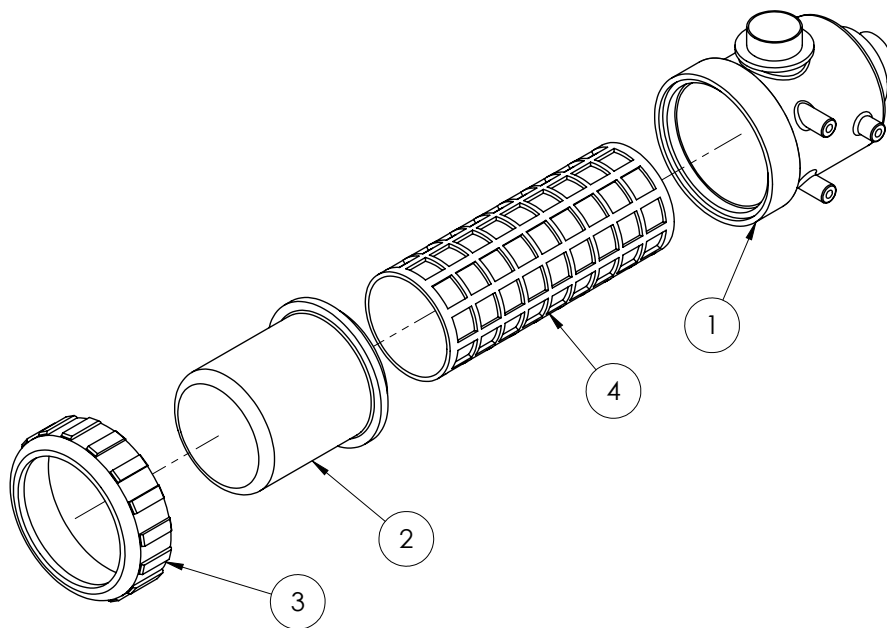

Suction Filter

ITEM NO.	PART NUMBER	DESCRIPTION	QTY.
1	316070.01	317 filter body	1
2	317000.02	317 filter bowl	1
3	316000.04	317 filter nut	1
4	3172002.030	32 Mesh Screen (Red - fitted)	1
	317003.030	50 Mesh Screen (Blue)