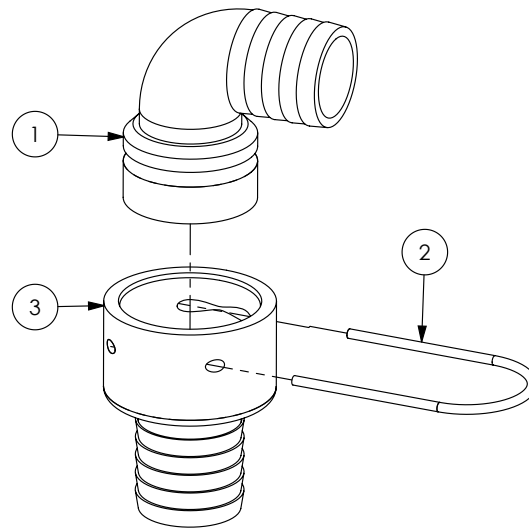

Elbow - Main Product Line

ITEM NO.	PART NUMBER	DESCRIPTION	QTY.
1	GA5065620	Plug in hose tail AS40/33/90 degree	1
2	GA5065690	Safety pin AS40	1
3	GA5065655	Hose barb, Straight, AS40 female x 33mm hose	1