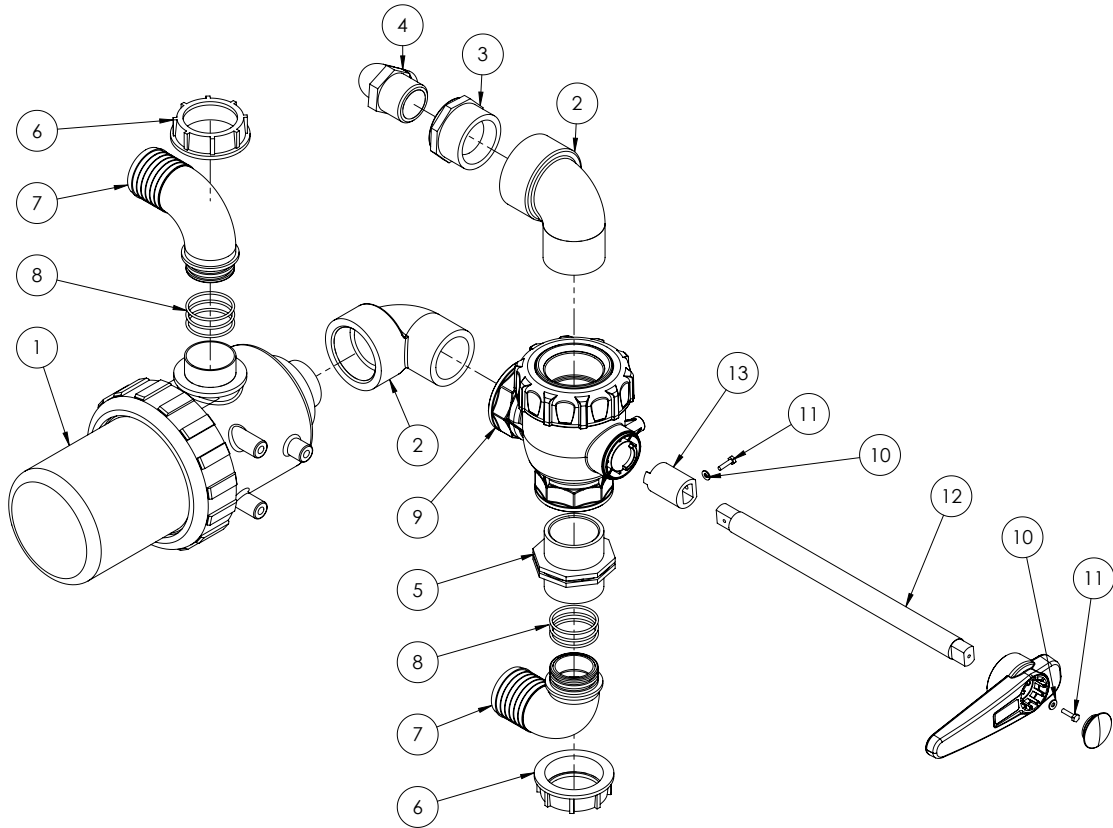

Suction Filter Assembly

ITEM NO.	PART NUMBER	DESCRIPTION	QTY.
1	317072	2" Suction filter	1
2	SL200-90	Street Elbow 2"	2
3	RB200125	Poly Pipe Reducer Bush 2" x 1 1/4"	1
4	HBI25-90	90 Degree Poly Hose Barb Elbow 1 1/4"	1
5	2502070	Nipple 2" Symmetric (with leadin edge for o-ring)	1
6	2002070	Fly Nut 2"	2
7	116752	Elbow D.52 for FlyNut 2	2
8	GA5048385	O-ring, 42.5mm x 2.62mm, BS131	6
9	45521117	3-way Ball Valve	1
10	GA5020510	Washer 4mm Flat HD SS	2
11	GA5051040	Bolt M4 x 16 SS A2-70	2
12	GA4552250	Handle Extension Bar suit Arag Tap	1
13	GA4552255	Handle Extension Bar Adaptor Suit Arag Tap	1