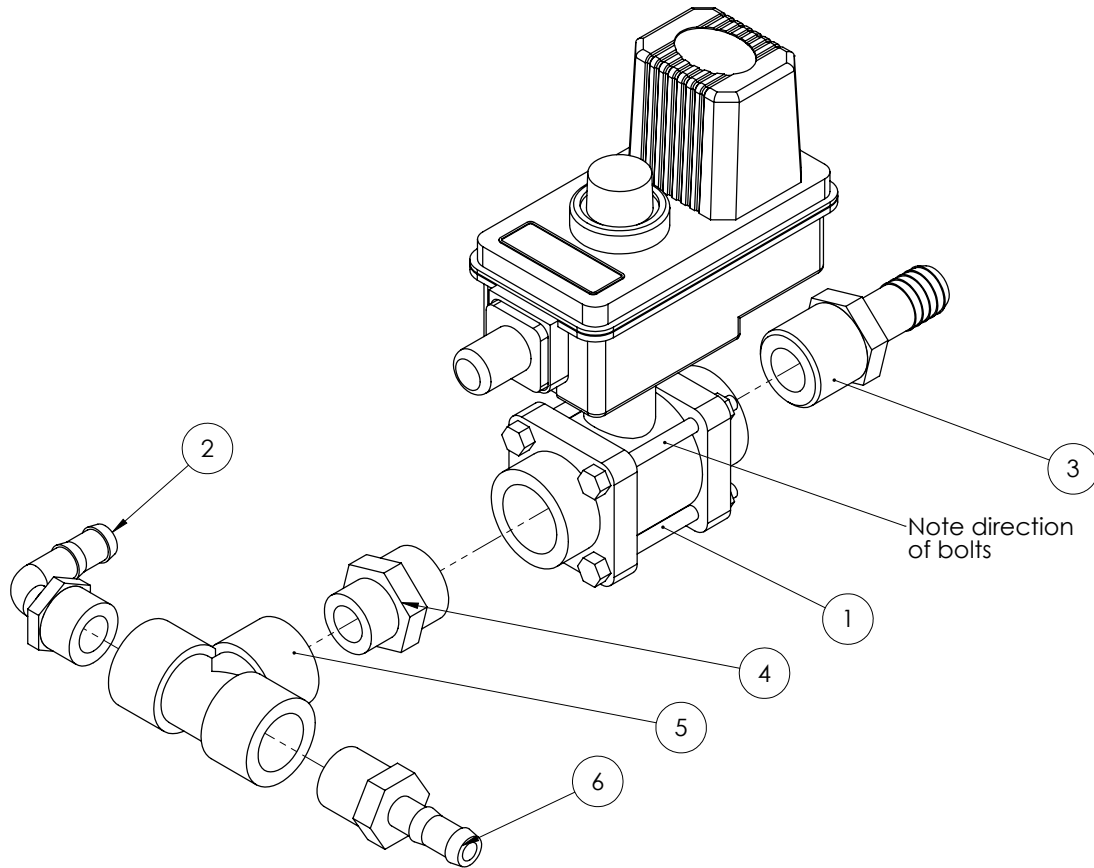

Continued over page

Flow Control Valve

ITEM NO.	PART NUMBER	DESCRIPTION	QTY.
15	GA5004437	Washer 6mm Flat SS	2
16	GA5004447	Washer 6mm Spring SS	2
17	GA5006155	Set Screw 1/4" x 1" ZP GR8	2
18	GA5003643	Washer 8mm Flat SS HD	2
19	GA5052600	Bolt M8 x 75 SS	1
20	GA5052590	Nut M8 Nyloc SS 316	1
21	GA4582385	Coupling Altek AS40 to 1" NPT male thread	2
22	GA5065620	Plug in hose tail AS40/33/90 degree	1
23	1170171359	Valve Fast Close 1" 3 way & adaptor cable	1
24	GA5065590	Plug in hose tail AS40/39	1

Check Valve Assembly, Fresh Water Tank

ITEM NO.	PART NUMBER	DESCRIPTION	QTY.
1	GA5017361	Non return valve 1 1/4"	1
2	HB125	1 1/4" MPT x 1 1/4" Hose Shank	1
3	HB125-90	90 degree Poly Hose Barb Elbow 1 1/4"	1

Fast Close Valve 1" 3 Way

117017359 Complete Assembly

ITEM NO.	PART NUMBER	DESCRIPTION	QTY.
1	1170171360	Motor assembly includes fast valve and adaptor harness 1150171967 (rev A) and motor 0630172982 (rev C)	1
2	3110050201	Bolt Hex 1/4" - 20 x 1/2"	2
3	1070171397	Coupler 1" 3 way	1
4	1070171394	Clamp coupler	1
5	3340002043	1" 3 way ball valve SS	1
6	3110068068	Cap screw 1/4" -20 x 1"	2
7	3110068064	Cap screw 1/4" -20 x 1/2"	1
8	2190000123	Graphite seal	1
	1150171967	Cable adaptor suit fast close valve	1
	0630172982	Motor assembly fast close valve	

Rapid Flow Valve

ITEM NO.	PART NUMBER	DESCRIPTION	QTY.
1	B344BEC-24-C	Electric shutoff valve 2 way 1" BSP	1
2	HB075/050-90	Elbow male 3/4" thread 1/2" barb	1
3	HB100-075	1" male thread x 3/4" barb	1
4	RN100075	Reducing nipple 1" to 3/4"	1
5	TEE075	Tee female 3/4"	1
6	HB075-050	Straight Hose Barb 3/4" x 1/2"	1