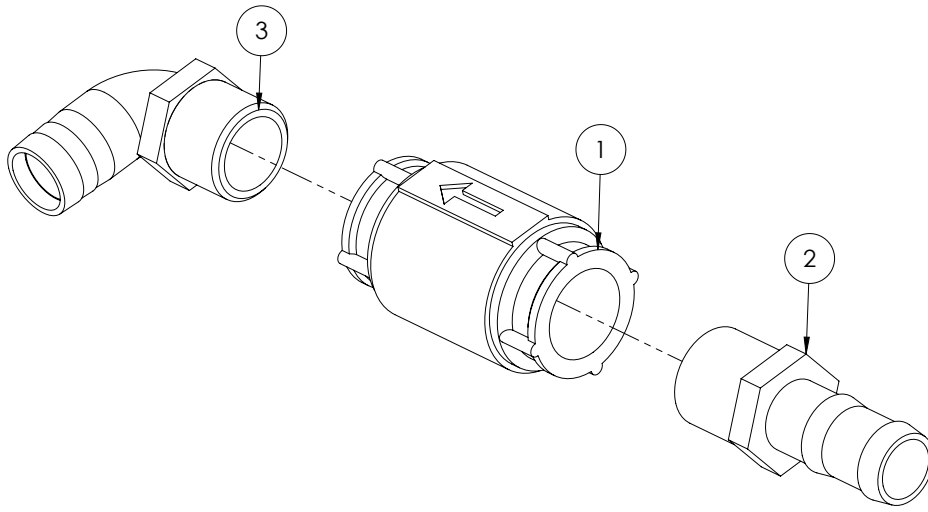

Chapter 3

FLUSH TANK

Flush Tank Assembly

ITEM NO.	PART NUMBER	DESCRIPTION	QTY.
1	GA5071160	Tank, Fresh Water, 300L, G3 G4 Series, Bare	1
2	GA5075400	Cap, Tank, Plastic, Lid, M65.5 x 8 Thread, Black, Goldacres Logo, O-Ring Not Included	1
3	GA5077721	Hose barb, Straight, 1" male thread x 3/4" hose, Banjo	1
4	GA5077724	Hose barb, Straight, 1 1/4" male thread x 1 1/4" hose, Banjo	1
5	GA5009187	O ring, 60 x 5.5mm, suits exacta tank cap	1
6	GA5077045	Breather valve, Labyrinth type, 1" male thread, Arag	1
7	GA5077708	Hose barb, Elbow, 90 degree, 1/2" male thread x 1/2" hose, Banjo	2
8	GA2000209	Hose, Clear, 12mm, Sight tube - Cut 600 mm	1
9	GA5007231	Hose clamp, Cobra type, 1/2"	2
10	GA5077913	Nipple, 3/4" male x 3/4" male, Short, Banjo	1
11	GA5018315	Valve, Ball, 20mm, 3/4" male, female, Black Butterfly handle, Brass	1
12	GA5077746	Hose barb, Elbow, 90 degree, 3/4" female thread x 3/4" hose, Banjo	1

Flush Tank - Check Valve Assembly

ITEM NO.	PART NUMBER	DESCRIPTION	QTY.
1	GA5017361	Non return valve 1/4"	1
2	GA5077724	1 1/4" MPT x 1 1/4" Hose Shank	1
3	GA5077730	90 degree Poly Hose Barb Elbow 1/4"	1