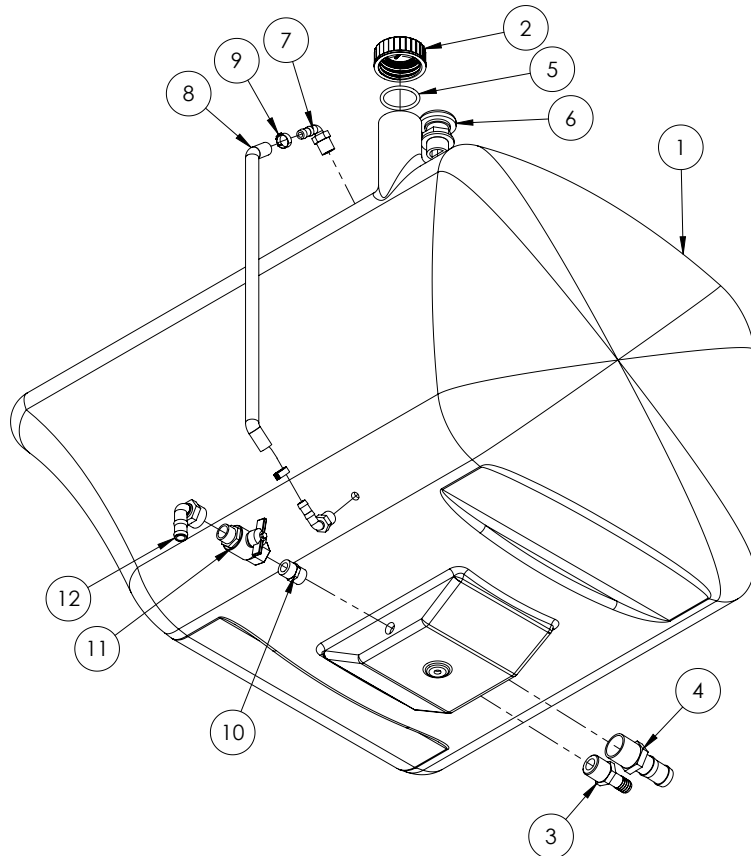

Chapter 3

FLUSH TANK

Flush Tank Assembly

ITEM NO.	PART NUMBER	DESCRIPTION	QTY.
1	GA5071160	Tank, Fresh Water, 300L, G3 G4 Series, Bare	1
2	GA5075400	Cap, Tank, Plastic, Lid, M65.5 x 8 Thread, Black, Goldacres Logo, O-Ring Not Included	1
3	GA5077721	Hose barb, Straight, 1" male thread x 3/4" hose, Banjo	1
4	GA5077724	Hose barb, Straight, 1 1/4" male thread x 1 1/4" hose, Banjo	1
5	GA5009187	O ring, 60 x 5.5mm, suits exacta tank cap	1
6	GA5077045	Breather valve, Labyrinth type, 1" male thread, Arag	1
7	GA5077708	Hose barb, Elbow, 90 degree, 1/2" male thread x 1/2" hose, Banjo	2
8	GA2000209	Hose, Clear, 12mm, Sight tube - Cut 600 mm	1
9	GA5007231	Hose clamp, Cobra type, 1/2"	2
10	GA5077913	Nipple, 3/4" male x 3/4" male, Short, Banjo	1
11	GA5018315	Valve, Ball, 20mm, 3/4" male, female, Black Butterfly handle, Brass	1
12	GA5077746	Hose barb, Elbow, 90 degree, 3/4" female thread x 3/4" hose, Banjo	1

Flush Tank - Check Valve Assembly

ITEM NO.	PART NUMBER	DESCRIPTION	QTY.
1	GA5017361	Non return valve 1/4"	1
2	GA5077724	1 1/4" MPT x 1 1/4" Hose Shank	1
3	GA5077730	90 degree Poly Hose Barb Elbow 1/4"	1