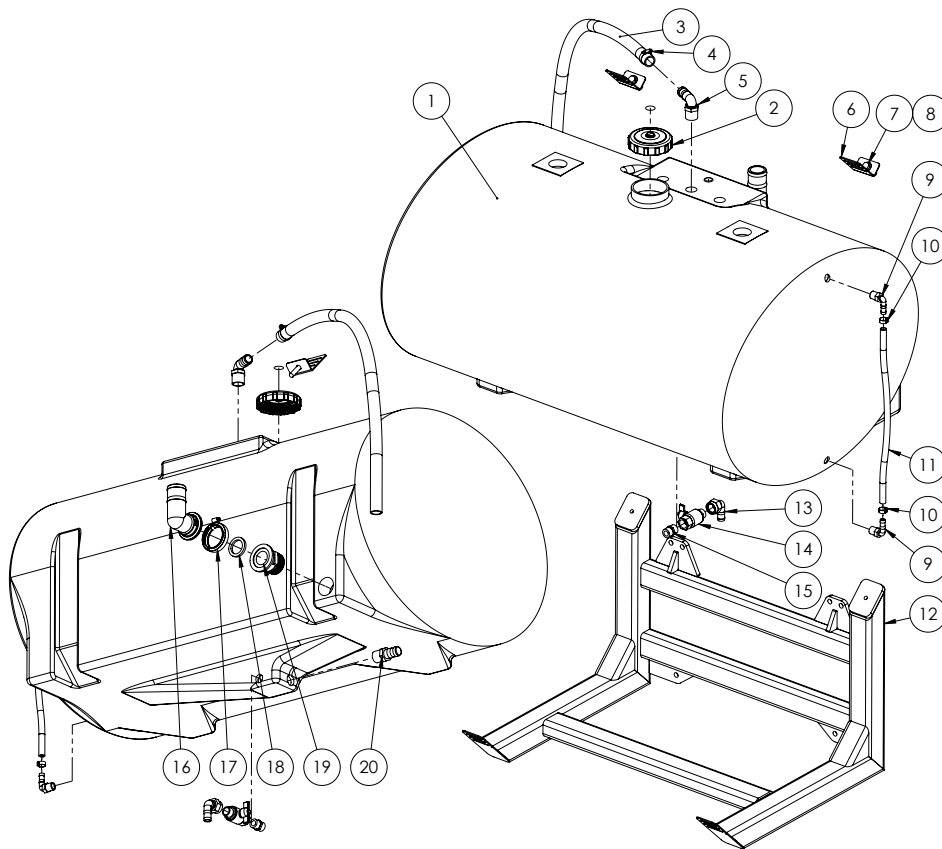

## Flush Tank & DCI Frame - G5

ITEM NO.	PART NUMBER	DESCRIPTION	QTY.
1	GA4654370	Rinse tank and DCI frame	1
2	F70127A	Bracket, Tank strap, 50mm	2
3	GA5000117	Washer 10mm Flat SS HD	4
4	GA5065455	Bolt M10 x 30 GR8.8 ZP	2
5	GA5000141	Nut M10 Nyloc ZP	2
6	GA5000469	Hose clamp, 1/2", SS, 12-20/9W3	2
7	GA5077718	Hose barb, Straight, 1" male thread x 1" hose	1
8	352022	Small lid, Diameter 255mm, With breather, ARAG	1
9	GA5070015	Tank, 300L, fresh water crop cruiser, Bare	1
10	GA2000210	Hose, 12mm, Clear, Wire reinforced	1
11	HB050-90	Hose barb, Elbow, 90 degree, 1/2" male thread x 1/2" hose	2
12	GA5078410	Plumbing fitting, Nipple, 2"	1
13	GA2000111	Valve, Check, 2" Female Thread Inlet and Outlet	1
14	GA5077737	Hose barb, Straight, 2" male thread x 2" hose	1

## Flush Tank & Frame - G6

ITEM NO.	PART NUMBER	DESCRIPTION	QTY.
1	GA5069961	Tank, 520L, Fresh Water SP Black, Bare	1
2	GA5076885	Lid, Diameter 113mm, With breather	1
3	GA2000220	Hose, Suction, PVC, 25mm, Black - Cut to 1120 mm	1
4	GA5001681	Hose Clamp, 1 SS (20-32/12W)	1
5	GA5077723	Hose barb, Elbow, 90 degree, 1" male x 1" hose	1
6	F70127A	Bracket, Tank strap, 50 mm	2
7	GA5011239	Bolt M12 x 50 GR 8.8 ZP	2
8	GA5007475	Washer 12 x 22mm Copper	2
9	GA5077708	Hose barb, Elbow, 90 degree, 1/2" male thread x 1/2" hose	2
10	GA5007231	Hose clamp, Cobra type, 1/2"	2
11	GA2000209	Hose, Clear, 12mm, Sight tube	1
12	GA4658936	Fresh Water Tank Frame 520L	1
13	GA5077746	Hose barb, Elbow, 90 degree, 3/4" female thread x 3/4" hose	1
14	GA5018315	Valve, Ball, 20mm, 3/4" male, female, Black Butterfly handle, Brass	1
15	GA5077913	Nipple, 3/4" male x 3/4" male, Short	1
16	GA5077838	Hose barb, Elbow, 90 degree, 2" flange x 2" hose	1
17	FC200	Clamp, Worm screw, Use with 2" standard flange port	1
18	GA5009335	Seal, 41.5 ID x 55 OD x 6.5 mm thick, EPDM, suit 1 1/2" flange	1
19	GA5077839	Connector, Manifold, 2", Male, M200BSP	1
20	GA5077718	Hose barb, Straight, 1" male thread x 1" hose	1