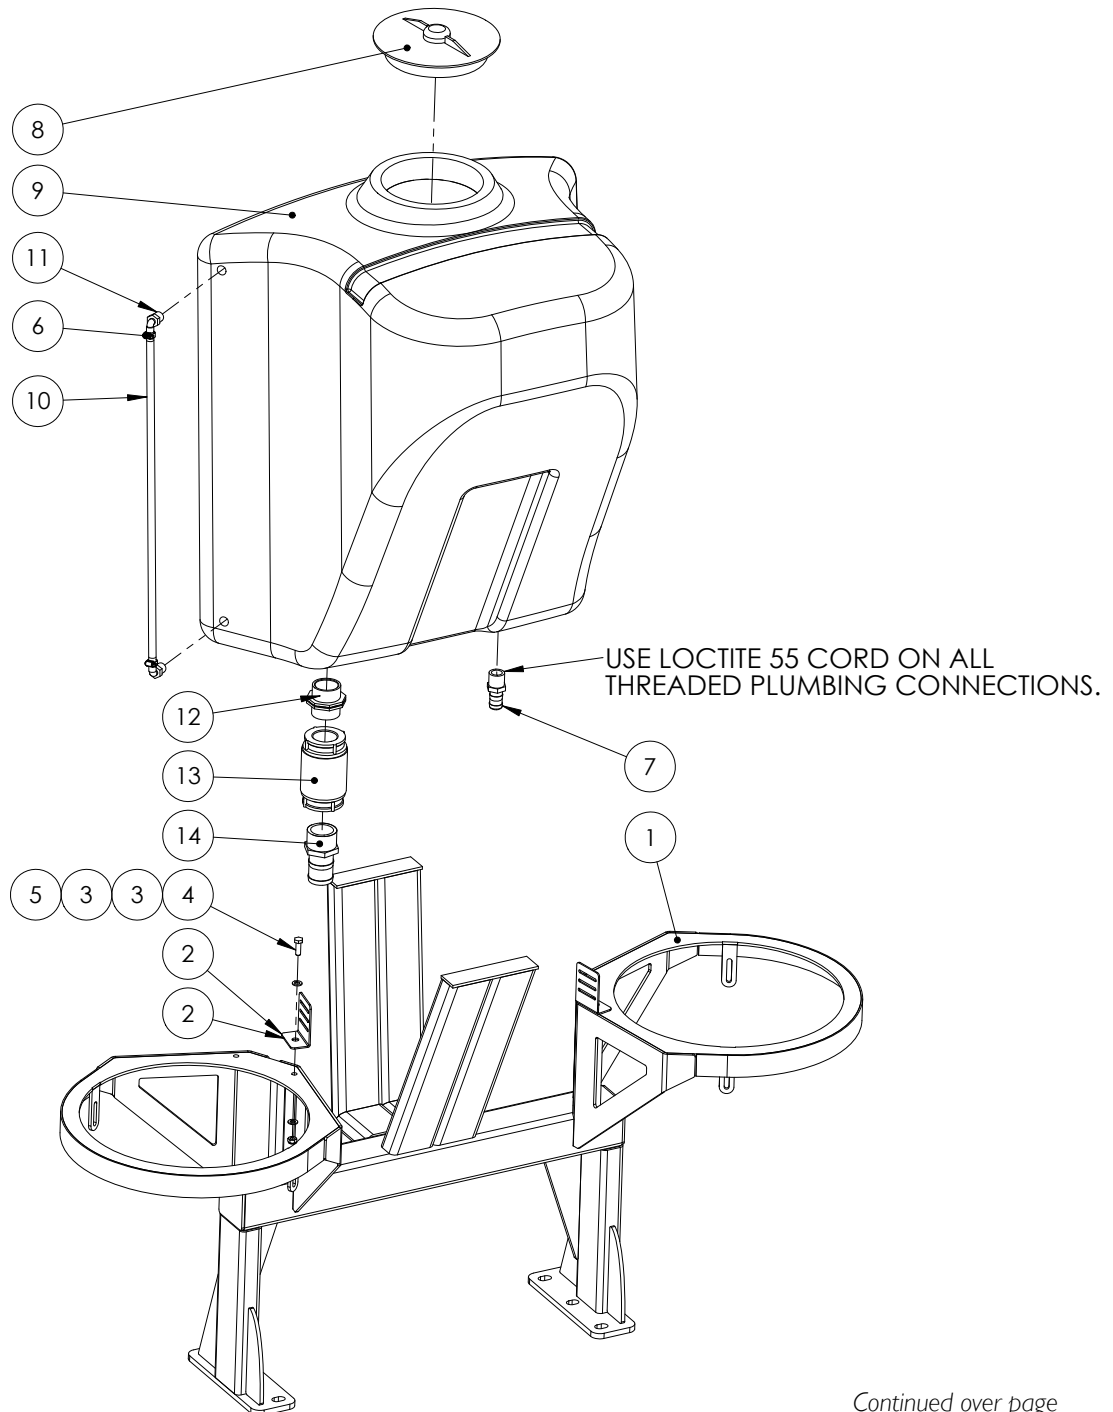

Chapter 3

FLUSH TANK

Flush Tank & DCI Frame - G5

Continued over page

Flush Tank & DCI Frame - G5

ITEM NO.	PART NUMBER	DESCRIPTION	QTY.
1	GA4654370	Rinse tank and DCI frame	1
2	F70127A	Bracket, Tank strap, 50mm	2
3	GA5000117	Washer 10mm Flat SS HD	4
4	GA5065455	Bolt M10 x 30 GR8.8 ZP	2
5	GA5000141	Nut M10 Nyloc ZP	2
6	GA5000469	Hose clamp, 1/2", SS, 12-20/9W3	2
7	GA5077718	Hose barb, Straight, 1" male thread x 1" hose	1
8	352022	Small lid, Diameter 255mm, With breather, ARAG	1
9	GA5070015	Tank, 300L, fresh water crop cruiser, Bare	1
10	GA2000210	Hose, 12mm, Clear, Wire reinforced	1
11	HB050-90	Hose barb, Elbow, 90 degree, 1/2" male thread x 1/2" hose	2
12	GA5078410	Plumbing fitting, Nipple, 2"	1
13	GA2000111	Valve, Check, 2" Female Thread Inlet and Outlet	1
14	GA5077737	Hose barb, Straight, 2" male thread x 2" hose	1