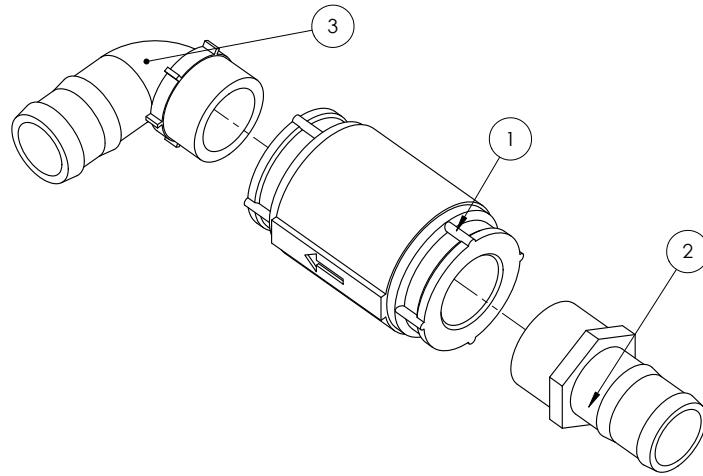

Flush Tank - Check Valve Assembly - G6

ITEM NO.	PART NUMBER	DESCRIPTION	QTY.
1	GA2000111	Valve, Check, 2" Female Thread Inlet and Outlet	1
2	GA5077737	Hose barb, Straight, 2" male thread x 2" hose	1
3	GA5077740	Hose barb, Elbow, 90 degree, 2" male thread x 2" hose	1