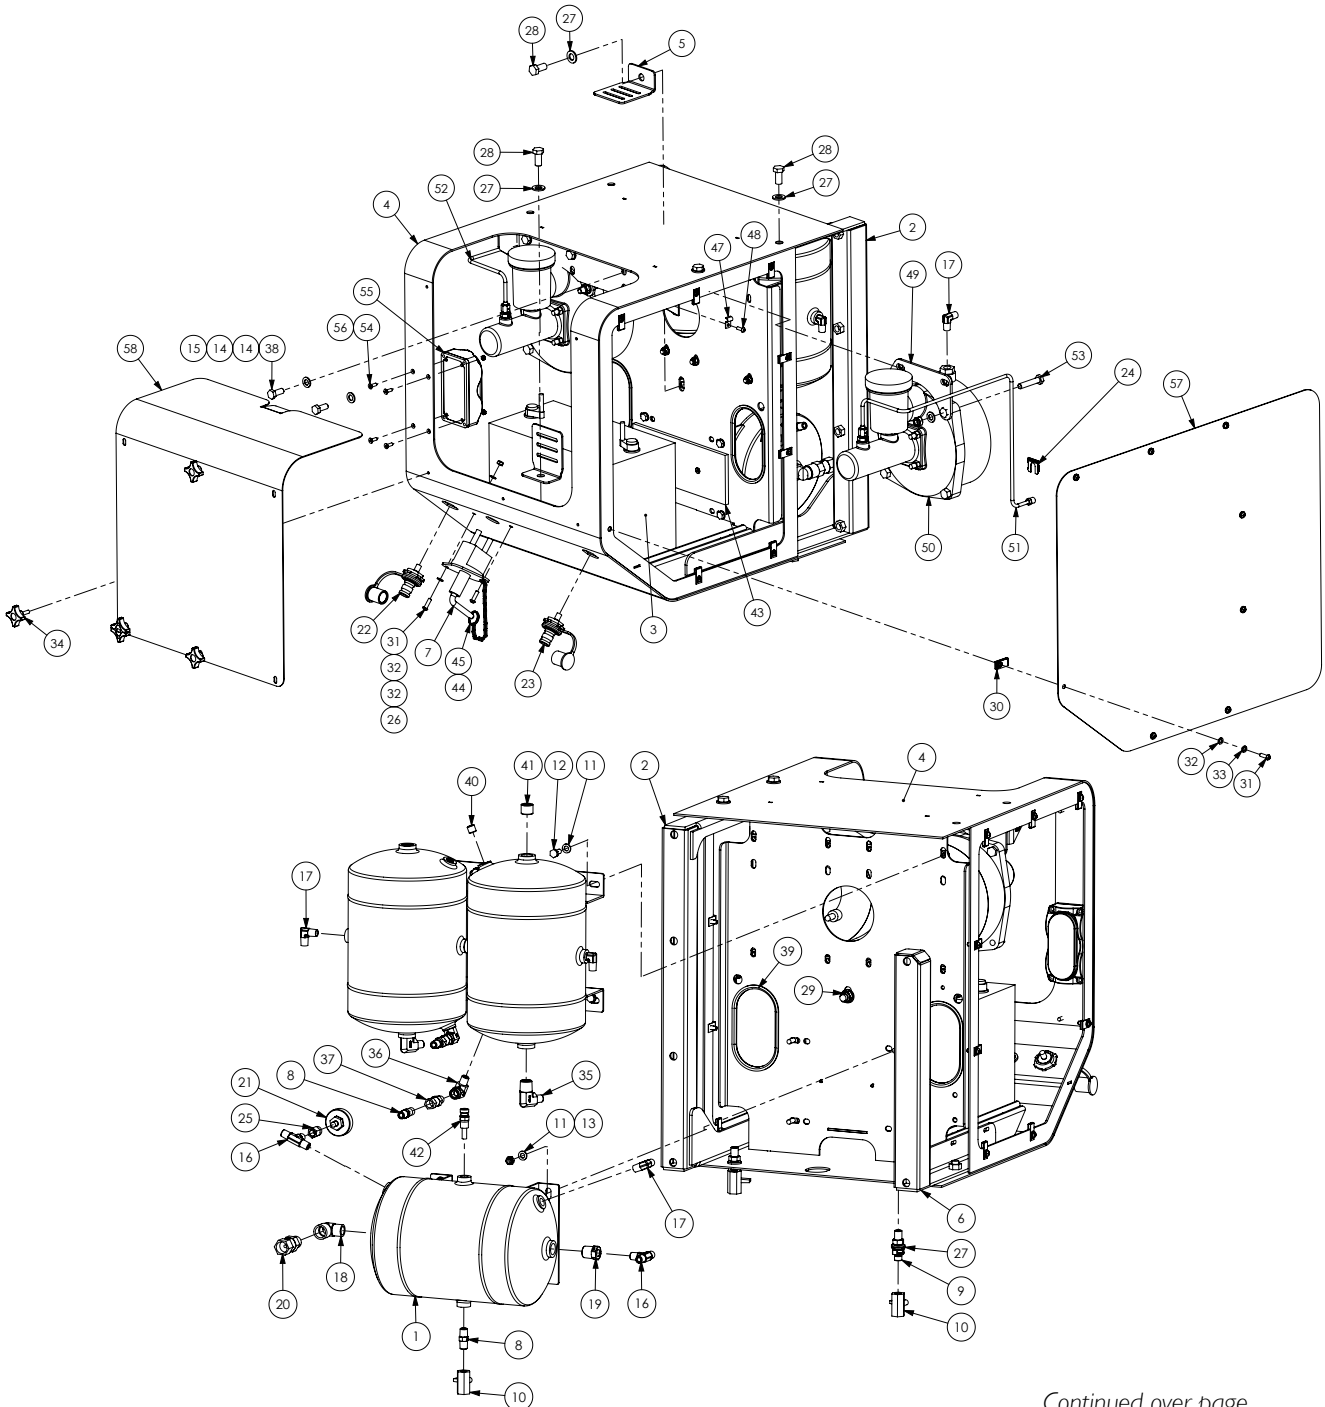

Chapter 4

RH POD

Brake Booster Pod - Catai Booster

Continued over page

Brake Booster Pod - Catai Booster

ITEM NO.	PART NUMBER	DESCRIPTION	QTY.
1	GA5070310	Air tank, Large	3
2	GA4658806	Brake pod support arm	1
3	GA5066240	Battery, Delkor 31-900, 900 CCA	2
4	GA4658080	Pod frame, Brake and Air tanks	1
5	F70127A	Bracket, Tank strap, 50mm	2
6	GA4658085	Mount arm, Brake Pod boom rest side	1
7	GA5005787	Battery isolator switch large	1
8	GA3500218	Hydraulic adaptor, Nipple, 1/4" BSP x 1/4" BSP	3
9	GA3500249	Hydraulic adaptor, Bulkhead nipple, 1/4" BSP male x 1/4" BSP male	2
10	GA5018321	Valve, Ball, 1/4" female thread inlet / outlet, Lever handle, SS	3
11	GA5003643	Washer 8mm Flat SS HD	24
12	GA5004085	Bolt M8 x 20 ZP GR8.8	12
13	GA5004917	Nut M8 Nyloc ZP	12
14	GA5000117	Washer 10mm Flat SS HD	8
15	GA5000141	Nut M10 Nyloc ZP	4
16	GA3500269	Hydraulic adaptor, Tee, 1/4" BSP male x 1/4" BSP male x 1/4" BSP male	2
17	GA3500258	Hydraulic coupling, Elbow, 90 degree, 1/4" BSPT male x 1/4" BSPT male	5
18	GA5048150	Plumbing adaptor, Elbow, 90 degree, 1/2" male thread x 1/2" female thread, Cast	1
19	GA3500203	Hydraulic adaptor, Reducing bush, 1/2" BSPT male x 1/4" BSPT female	1
20	GA5014795	SC3 single check valve 1/2" M/F	1
21	GA5011059	Pressure switch, Low air, 55 PSI actuation, SPDT, 1/8"	1
22	GA5006383	Battery Jumper Stud Positive	1
23	GA5006381	Battery Jumper Stud Negative	1
24	GA5010359	Clip for brake hose	2
25	GA5069925	1/4" - 1/8" BSPT female reducing socket	1
26	GA5048115	Nut M6 Nyloc ZP	2
27	GA5000577	Washer 12mm Flat SS HD	13
28	GA5011229	Bolt M12 x 25 ZP GR8.8	8
29	GA5012461	Nut M12 Nyloc ZP	1
30	GA5066830	Speed clip M6	16
31	GA5004053	BHCS M6 x 20 SS	18
32	GA5004437	Washer 6mm Flat SS	20
33	GA5004447	Washer 6mm Spring SS	16
34	GA5069965	Star Knob 40 OD x M6 x 20mm	5

Continued over page