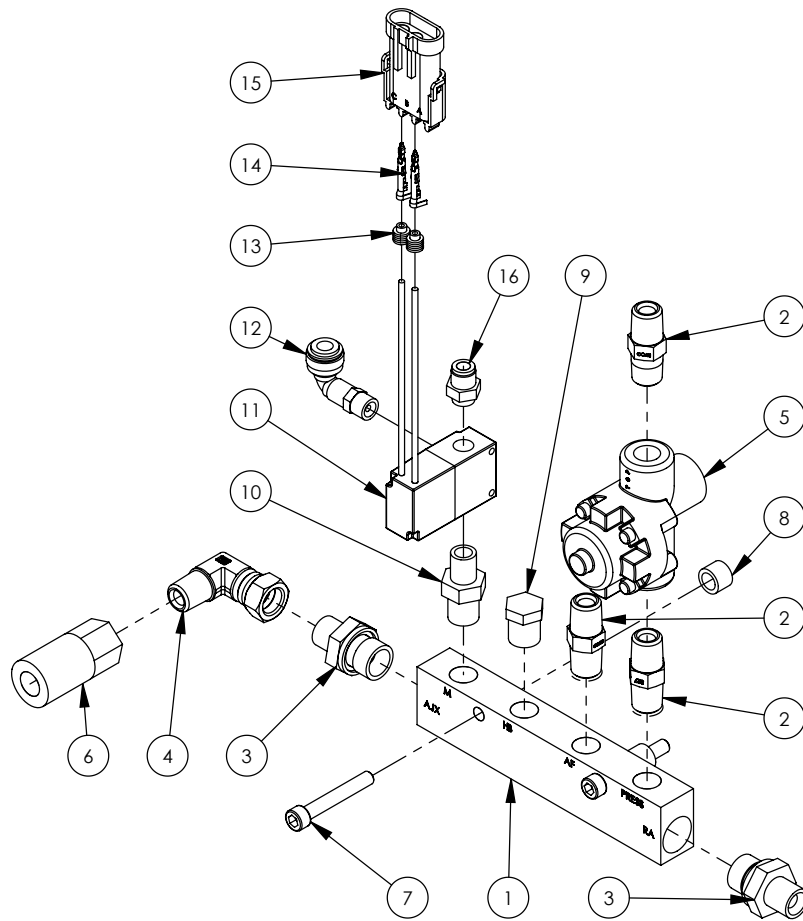

Pneumatic Manifold - 2WD

ITEM NO.	PART NUMBER	DESCRIPTION	QTY.
1	GA5069195	Manifold Pneumatic, 3/8"- 1/4", 2 in 4 out	1
2	GA3500218	Hydraulic adaptor, Nipple, 1/4" BSPT male x 1/4" BSPT male	3
3	GA3500307	Hydraulic adaptor, Nipple, 1/4" BSPT male x 3/8" BSPP male	2
4	GA3500332	Hydraulic adaptor, Elbow, 90 degree, 1/4" BSPT male x 1/4" BSPP female swivel	1
5	GA5013433	Pressure Protection Valve	1
6	GA5076620	Coupling, Air, 1/4" BSPP female x female	1
7	GA5011411	SHCS M6 x 40 ZP GRI 2.9	2
8	GA4572280	Crush tube, 11.8 OD x 8 ID x 8.5mm long	2
9	GA5069335	Plug, 1/4" BSPT male thread, Brass	1
10	GA5013809	Reducing Nipple 1/4" x 1/8"	1
11	GA5071235	Pneumatic Solenoid Valve MAC 35 Series 1/8" Ports with Fly leads	1
12	GA5045145	Elbow, swivel, push in 6mm, Brass 1/8" BSP	1
13	GA5014857	Seal, Green, Weather pack connector, Wire from 2.03 - 2.85mm	2
14	GA5016617	Pin, Male, Sealed, Weather pack, Wire 1.0 - 2.0mm	2
15	GA5048550	Connector, Female, 3 Pin, Weather pack	1
16	GA5050210	Pneumatic fitting, Nipple, 1/8" BSPP male x 6mm push type	1