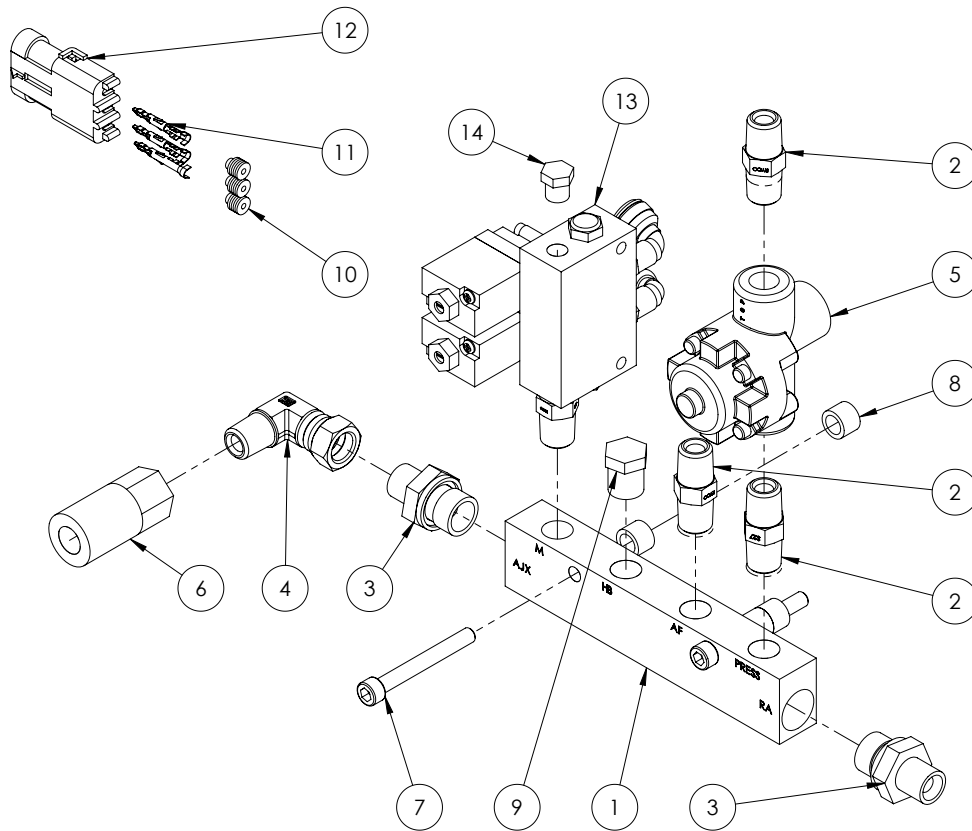

Pneumatic Manifold - 4WD

ITEM NO.	PART NUMBER	DESCRIPTION	QTY.
1	GA5069195	Manifold Pneumatic, 3/8"- 1/4", 2 in 4 out	1
2	GA3500218	Hydraulic adaptor, Nipple, 1/4" BSPT male x 1/4" BSPT male	3
3	GA3500307	Hydraulic adaptor, Nipple, 1/4" BSPT male x 3/8" BSPP male	2
4	GA3500332	Hydraulic adapter, Elbow, 90 degree, 1/4" BSP male x 1/4" BSP female swivel	1
5	GA5013433	Pressure protection valve	1
6	GA5076620	Coupling, Air, 1/4" BSPP female x female	1
7	GA5011421	SHCS M6 x 50 ZP GR12.9	2
8	GA4572280	Crush tube, 11.8 OD x 8 ID x 8.5mm long	4
9	GA5069335	Plug, 1/4" BSPT male thread, Brass	1
10	GA5014857	Seal, Green, Weather pack connector, Wire from 2.03 - 2.85mm	3
11	GA5016617	Pin, Male, Sealed, Weather pack, Wire 1.0 - 2.0mm	3
12	GA5048550	Connector, Female, 3 Pin, Weather pack	1
13	GA5068804	Pneumatic valve bank 2 section with manual override	1
14	GA5055720	Plug, Brass, 1/8" BSPT	1