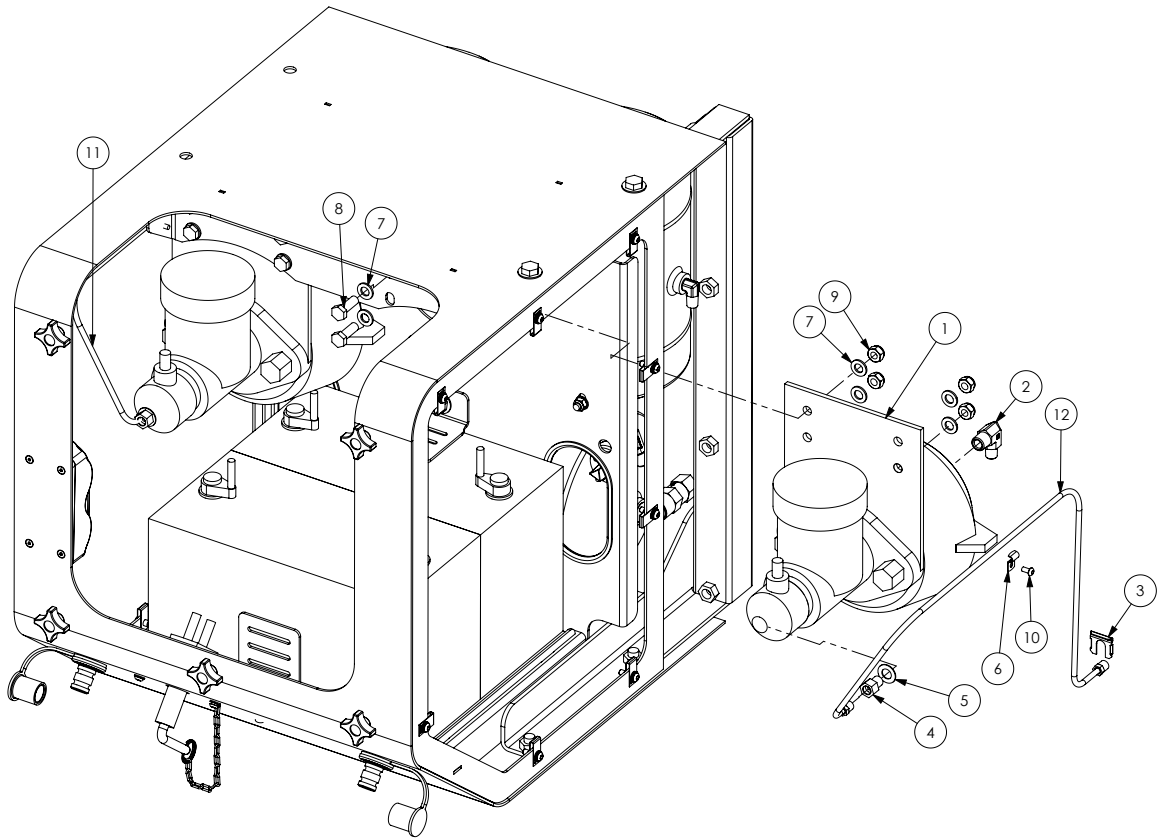

Brake Booster Pod - PBR Booster

ITEM NO.	PART NUMBER	DESCRIPTION	QTY.
1	GA5006711	Brake booster, CA14 Master Cylinder Unit	2
2	GA3500259	Hydraulic adaptor, Elbow, 90 degree, 3/8" BSPT male x 1/4" BSPT male	2
3	GA5010359	Clip for brake hose	2
4	GA5012999	Pipe Adapter	2
5	GA5007475	Washer 12 x 22mm Copper	2
6	GA5007205	Clip for brake line 3/16"	2
7	GA5000117	Washer 10mm Flat SS HD	16
8	GA5065455	Bolt M10 x 30 ZP GR8.8	8
9	GA5000141	Nut M10 Nyloc ZP	8
10	GA0500004	BHCS M5 x 20, SS	2
11	GA4905135	Brake Line Pod - Rear Master	1
12	GA4905130	Brake Line Pod - Front Master	1