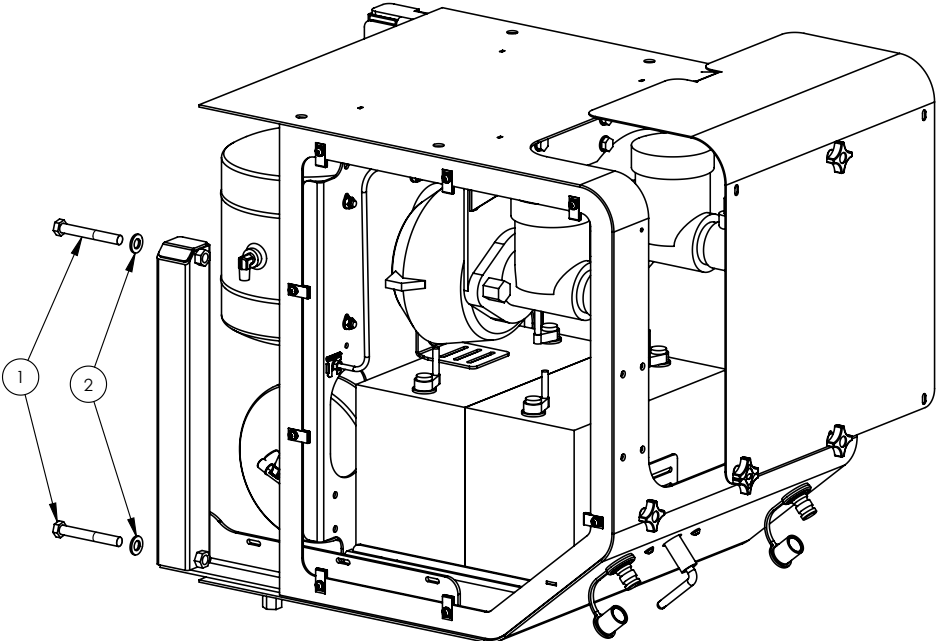

Brake Booster Pod - Mounting

ITEM NO.	PART NUMBER	DESCRIPTION	QTY.
1	GA5011263	Bolt M12 x 90 ZP GR8.8	4
2	GA5000577	Washer 12mm Flat SS HD	4