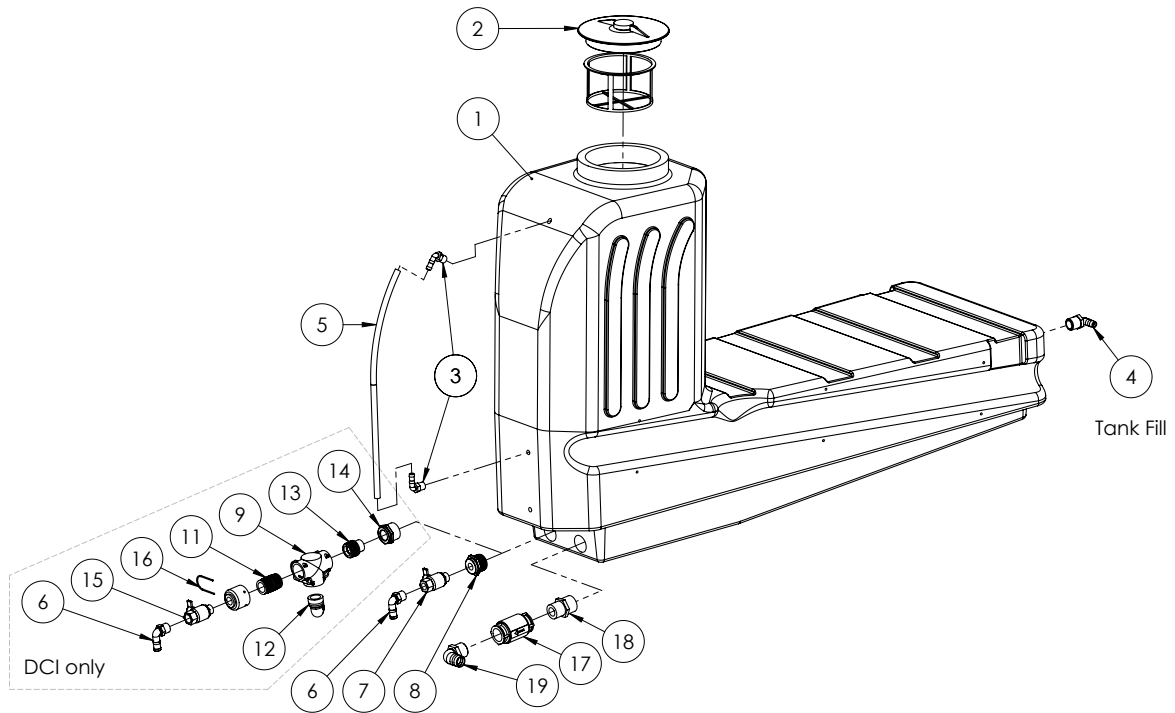

Chapter 3

FLUSH TANK

400L Flush Tank Frame

ITEM NO.	PART NUMBER	DESCRIPTION	QTY.
1	GA4654320	Rinse tank frame advance	1
2	F70681A	Hose Strap for Belly Tank	2
3	GA5011405	Bolt M6 x 35 ZP GR8.8	4
4	GA5004437	Washer 6mm Flat SS	4
5	GA4552075	Crush tube, 10.2 ID x 15 OD x 15mm long	4
6	GA5000577	Washer 12mm Flat SS HD	12
7	GA5000311	Set screw, M12 x 35, ZP GR 8.8	6
8	GA5012461	Nut M12 Nyloc ZP	6
9	*	400L Flush Tank Assembly	1
10	GA5003733	Tube Insert 50 x 25mm rectangular 0.83	4

* Sub-assembly on following pages

400L Flush Tank Assembly

ITEM NO.	PART NUMBER	DESCRIPTION	QTY.
1	GA5018367	Tank 400L Underbelly, Bare	1
2	GA5076882	Lid, Tank, 255 mm diameter, With breather	1
3	GA5077708	Hose barb, Elbow, 90 degree, 1/2" male thread x 1/2" hose	2
4	GA5077719	Hose barb, Elbow, 90 degree, 1" male thread x 3/4" hose	1
5	GA2000209	12mm sight tube - Cut 660mm	1
6	GA5077717	Hose barb, Elbow, 90 degree, 3/4" male thread x 3/4" hose	2
7	GA5018315	Valve, Ball, 20mm, 3/4" male, female, Black Butterfly handle, Brass	1
8	GA5078017	Reducing bush, 1 1/2" male thread x 3/4" female thread	1
9	GA5065555	Tee, AS40 female, no M8 inserts	1
10	GA4582410	Cap Altek AS40 with 3/4" BSPP Female Thread	1
11	GA5065735	Plug in hose tail AS40/AS40	1
12	GA5065620	Plug in hose tail AS40/33/90 degree	1
13	GA5065600	Plumbing adaptor, AS40 male x 1" male thread	1
14	GA5078018	Reducing bush, 1 1/2" male thread x 1" female thread	1
15	GA5018315	Valve, Ball, 20mm, 3/4" male, female, Black Butterfly handle, Brass	1
16	GA5065690	Safety pin AS40	3
17	GA5017361	Valve non-return 1 1/4"	1
18	GA5078093	Reducing nipple, 1 1/2" male thread x 1 1/4" male thread	1
19	GA5077730	Hose barb, Elbow, 90 degree, 1 1/4" male thread x 1 1/4" hose	1