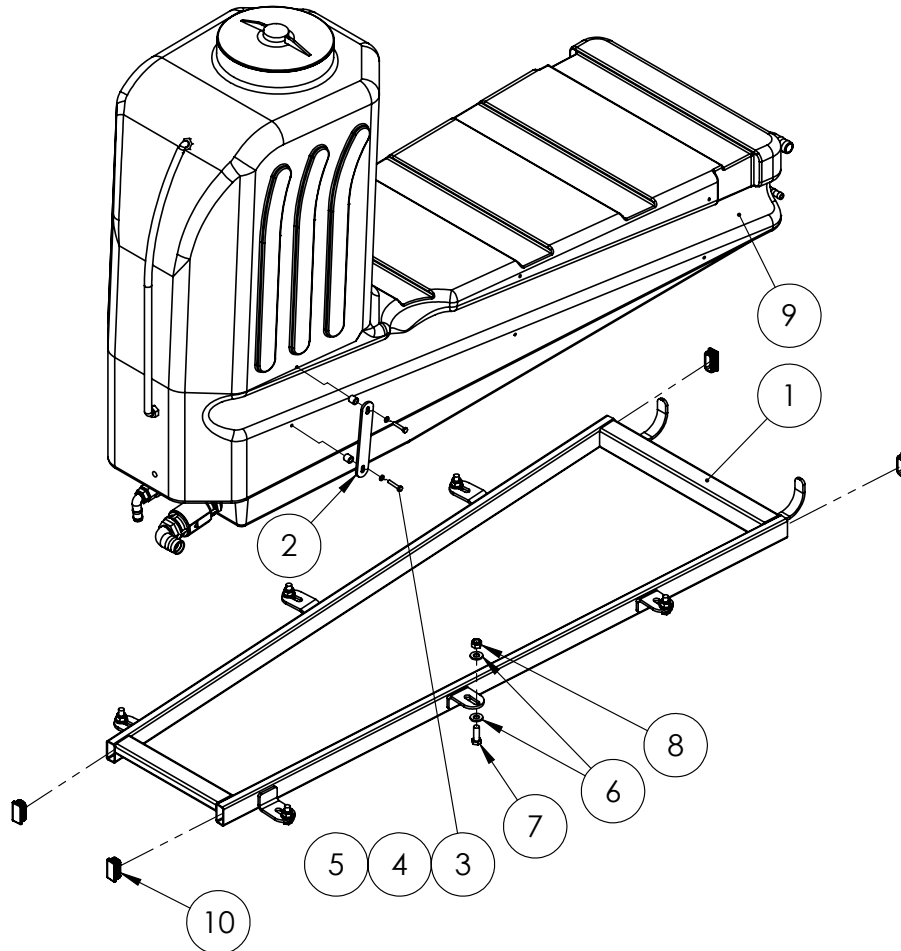

Chapter 3

FLUSH TANK

400L Flush Tank Frame

ITEM NO.	PART NUMBER	DESCRIPTION	QTY.
1	GA4654320	Rinse tank frame advance	1
2	F70681A	Hose Strap for Belly Tank	2
3	GA5011405	Bolt M6 x 35 ZP GR8.8	4
4	GA5004437	Washer 6mm Flat SS	4
5	GA4552075	Crush tube, 10.2 ID x 15 OD x 15mm long	4
6	GA5000577	Washer 12mm Flat SS HD	12
7	GA5000311	Set screw, M12 x 35, ZP GR 8.8	6
8	GA5012461	Nut M12 Nyloc ZP	6
9	*	400L Flush Tank Assembly	1
10	GA5003733	Tube Insert 50 x 25mm rectangular 0.83	4

* Sub-assembly on following pages

400L Flush Tank Assembly

ITEM NO.	PART NUMBER	DESCRIPTION	QTY.
1	GA5018367	Tank 400L Underbelly, Bare	1
2	GA5076882	Lid, Tank, 255 mm diameter, With breather	1
3	GA5077708	Hose barb, Elbow, 90 degree, 1/2" male thread x 1/2" hose	2
4	GA5077719	Hose barb, Elbow, 90 degree, 1" male thread x 3/4" hose	1
5	GA2000209	12mm sight tube - Cut 660mm	1
6	GA5077717	Hose barb, Elbow, 90 degree, 3/4" male thread x 3/4" hose	2
7	GA5018315	Valve, Ball, 20mm, 3/4" male, female, Black Butterfly handle, Brass	1
8	GA5078017	Reducing bush, 1 1/2" male thread x 3/4" female thread	1
9	GA5065555	Tee, AS40 female, no M8 inserts	1
10	GA4582410	Cap Altek AS40 with 3/4" BSPP Female Thread	1
11	GA5065735	Plug in hose tail AS40/AS40	1
12	GA5065620	Plug in hose tail AS40/33/90 degree	1
13	GA5065600	Plumbing adaptor, AS40 male x 1" male thread	1
14	GA5078018	Reducing bush, 1 1/2" male thread x 1" female thread	1
15	GA5018315	Valve, Ball, 20mm, 3/4" male, female, Black Butterfly handle, Brass	1
16	GA5065690	Safety pin AS40	3
17	GA5017361	Valve non-return 1 1/4"	1
18	GA5078093	Reducing nipple, 1 1/2" male thread x 1 1/4" male thread	1
19	GA5077730	Hose barb, Elbow, 90 degree, 1 1/4" male thread x 1 1/4" hose	1