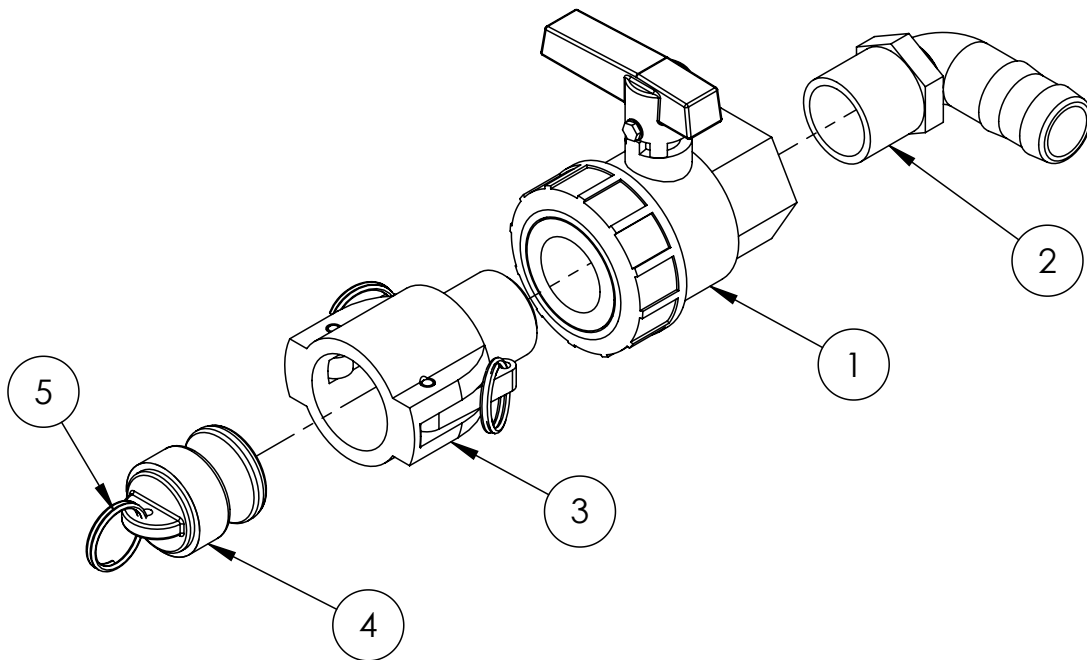

Pressure Manifold Assembly

ITEM NO.	PART NUMBER	DESCRIPTION	QTY.
1	GA5065565	Plumbing coupling, Cross, AS40 female inlets / outlets, Altek	1
2	GA5065560	Tee, AS40 female, M8 inserts, Altek	1
3	GA5065735	Plumbing adaptor, AS40 male x AS40 male, Altek	1
4	GA5065545	Valve, Quick fit flip top, 2 way, AS40 male x AS24 female x AS40 female, Altek	3
5	GA5065615	Hose barb, Elbow 90 degree, AS40 x 25mm, Altek	1
6	GA4582160	Plumbing adaptor, AS40 male x 1/4" female thread, Delrin	1
7	GA4948470	Gauge, Pressure, Small face, 160psi	1
8	GA5065675	Hose barb, Elbow, 90 degree, AS24 female x 20mm hose, Altek	2
9	GA5077942	Plug, 1/4" male thread	1
10	GA5065680	Plug, AS40 male, Altek	2
11	GA5065750	Hose barb, Elbow, 90 degree, AS24 female x 15mm hose, Altek	1
12	GA5065690	Safety pin, Suit AS40 plumbing fittings, Altek	7
13	GA5065695	Safety pin AS24	3
14	GA4583060	Dummy Plug AS40 3/4" BSPT female	1
15	GA5077716	Hose Barb, Elbow, 90 degree, 3/4" male thread x 1" hose	1
16	GA5077179	Pressure relief valve, 300psi, Inlet 3/4" thread female, Outlet 3/4" thread male, Teejet	1

Chemical Probe Coupling Ball Valve

ITEM NO.	PART NUMBER	DESCRIPTION	QTY.
1	GA5078164	Valve, Ball, 1" female thread inlet / outlet, Full port, Lever handle	1
2	GA5077723	Hose barb, Elbow, 90 degree, 1" male x 1" hose, Banjo	1
3	GA5076007	Cam lever, 1" female coupler, 1" male thread, Banjo	1
4	GA5076005	Cam lever, Male plug, Suits 1" & 1 1/4" couplings, Banjo	1
5	GA5002077	Key ring, 25mm, SS	2
6	GA5001491	Chain 2mm x 20 SS	1