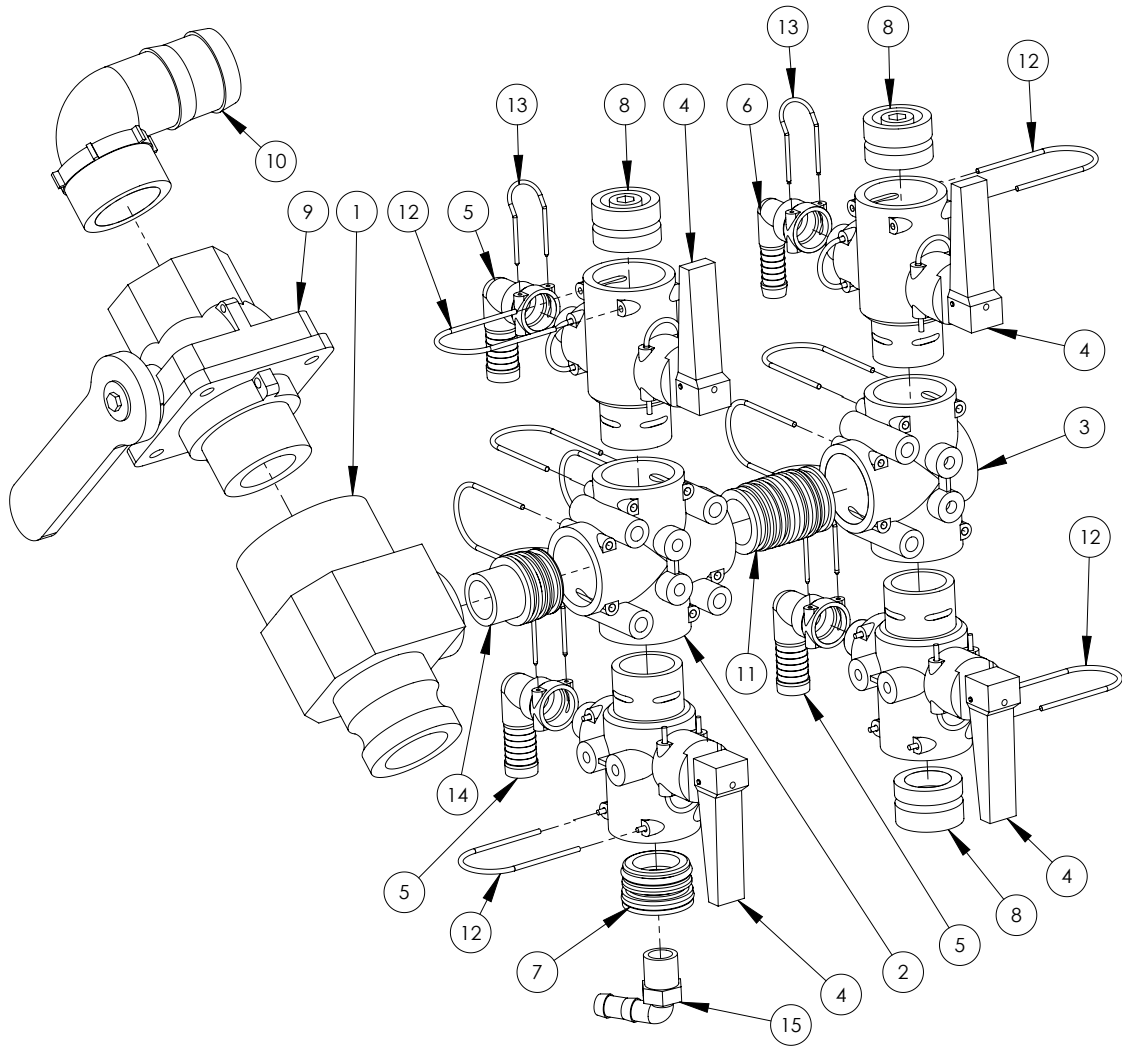

Fill System Assembly

ITEM NO.	PART NUMBER	DESCRIPTION	QTY.
1	GA4582295	2" Fill cam lock fitting	1
2	GA5065565	Plumbing coupling, Cross, AS40 female inlets / outlets, Altek	1
3	GA5065555	Tee, AS40 female, no M8 inserts, Altek	1
4	GA5065545	Valve, Quick fit flip top, 2 way, AS40 male x AS24 female x AS40 female	4
5	GA5065675	Hose barb, Elbow, 90 degree, AS24 female x 20mm hose, Altek	3
6	GA5065750	Hose barb, Elbow, 90 degree, AS24 female x 15mm hose, Altek	1
7	GA4582345	Dummy plug AS40 G1/2" female (45mm Delron)	1
8	GA5065680	Plug, AS40 male, Altek	3
9	GA5078205	Ball Valve, 2 Way, 2" Male NPT x 2" Female NPT, Full Port	1
10	GA5077740	Hose barb, Elbow, 90 degree, 2" male thread x 2" hose, Banjo	1
11	GA5065735	Plumbing adaptor, AS40 male x AS40 male, Altek	1
12	GA5065690	Safety pin, Suit AS40 plumbing fittings, Altek	11
13	GA5065695	Safety pin AS24	4
14	GA5065600	Plumbing adaptor, AS40 male x 1" male thread, Altek	1
15	GA5077708	Hose barb, Elbow, 90 degree, 1/2" male thread x 1/2" hose	1