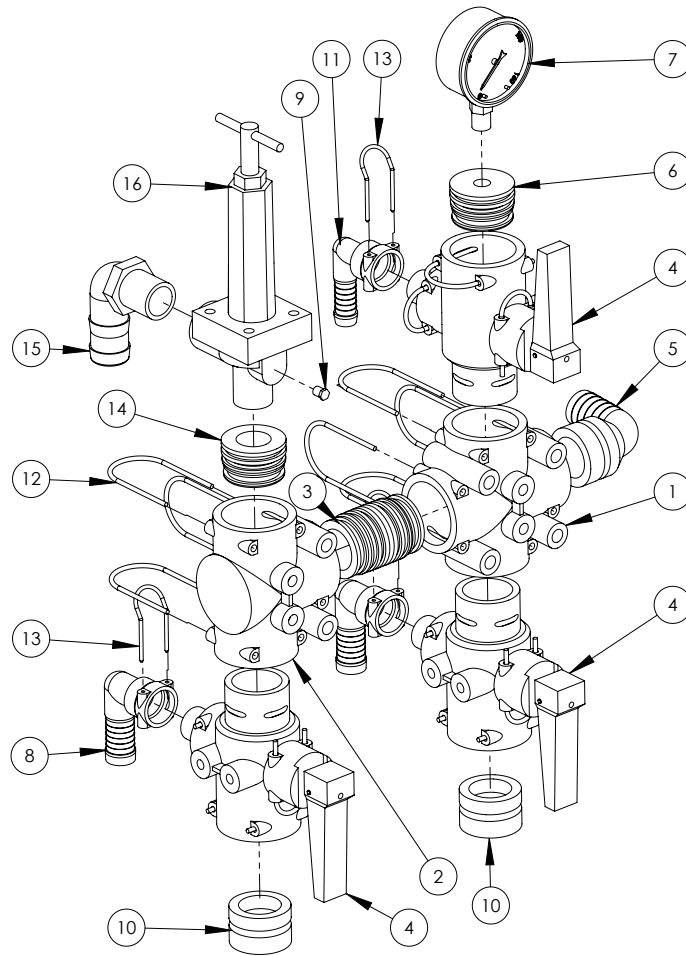

Pressure Manifold Assembly

ITEM NO.	PART NUMBER	DESCRIPTION	QTY.
1	GA5065565	Plumbing coupling, Cross, AS40 female inlets / outlets, Altek	1
2	GA5065560	Tee, AS40 female, M8 inserts, Altek	1
3	GA5065735	Plumbing adaptor, AS40 male x AS40 male, Altek	1
4	GA5065545	Valve, Quick fit flip top, 2 way, AS40 male x AS24 female x AS40 female, Altek	3
5	GA5065615	Hose barb, Elbow 90 degree, AS40 x 25mm, Altek	1
6	GA4582160	Plumbing adaptor, AS40 male x 1/4" female thread, Delrin	1
7	GA4948470	Gauge, Pressure, Small face, 160psi	1
8	GA5065675	Hose barb, Elbow, 90 degree, AS24 female x 20mm hose, Altek	2
9	GA5077942	Plug, 1/4" male thread	1
10	GA5065680	Plug, AS40 male, Altek	2
11	GA5065750	Hose barb, Elbow, 90 degree, AS24 female x 15mm hose, Altek	1
12	GA5065690	Safety pin, Suit AS40 plumbing fittings, Altek	7
13	GA5065695	Safety pin AS24	3
14	GA4583060	Dummy Plug AS40 3/4" BSPT female	1
15	GA5077716	Hose Barb, Elbow, 90 degree, 3/4" male thread x 1" hose	1
16	GA5077179	Pressure relief valve, 300psi, Inlet 3/4" thread female, Outlet 3/4" thread male, Teejet	1