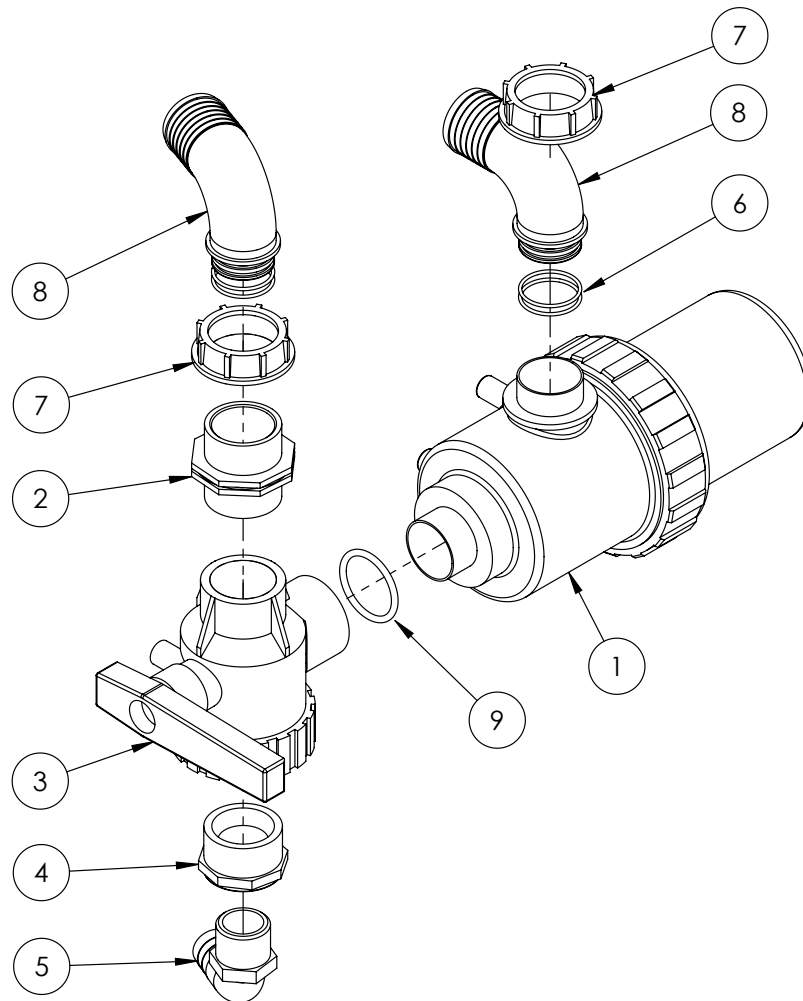

Suction Filter - Zeta 260

ITEM NO.	PART NUMBER	DESCRIPTION	QTY.
1	GA5076799	Filter, Suction, 2" male inlet & outlet, 32 mesh screen, Arag	1
2	GA5078410	Nipple, 2" male thread x 2" male thread, Arag	1
3	GA5076987	Valve, Ball, 3 way, 2" female thread inlet & outlet, Arag	1
4	GA5078022	Reducing bush, 2" male thread x 1 1/4" female thread, Banjo	1
5	GA5077730	Hose barb, Elbow, 90 degree, 1 1/4" male thread x 1 1/4" hose	1
6	GA5048385	O-ring, 42.5 x 2.62mm, BS131	4
7	GA5076605	Fly nut, 2", Arag	2
8	GA5076262	Hose barb, Elbow, 90 degree, 2" fly nut end x 52mm hose, Arag	2
9	GA5009187	O-ring, 60 x 5.5mm, suits Exacta tank cap	2