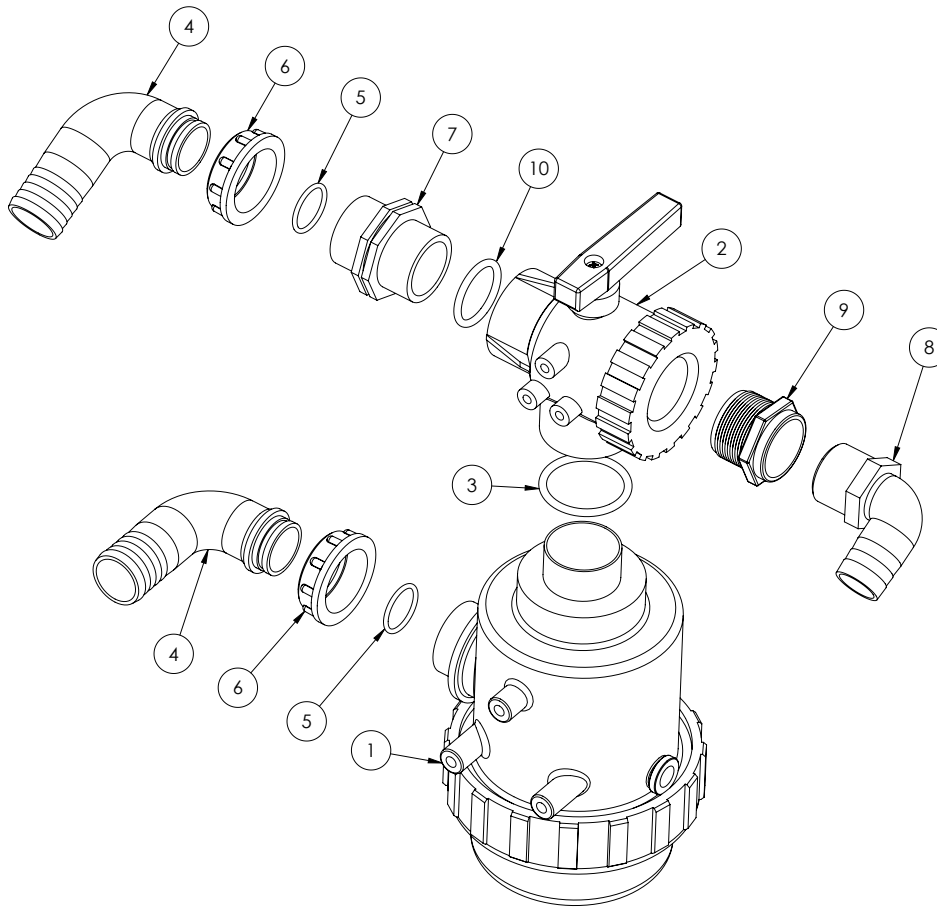

Suction Filter - Zeta I70

ITEM NO.	PART NUMBER	DESCRIPTION	QTY.
1	GA5076782	Suction Filter | 1/2" S.T. 50 Mesh	1
2	GA5076985	Valve, Ball, 3 way, | 1/2" female thread inlet / outlet, Arag	1
3	GA5009187	O-ring, 60 x 5.5mm, suits Exacta tank cap	1
4	GA5076260	Hose barb, Elbow, 90 degree, | 1/2" fly nut end x 40mm hose	2
5	GA5077679	O-ring, 30 x 3mm	2
6	GA5076604	Fly nut, | 1/2", Arag	2
7	GA5078409	Plumbing fitting, Nipple, | 1/2"	1
8	GA5077730	Hose barb, Elbow, 90 degree, | 1/4" male thread x | 1/4" hose	1
9	GA5078019	Reducing bush, | 1/2" male thread x | 1/4" female thread	1
10	GA5010486	O-ring 1.5" x 3/16"	1