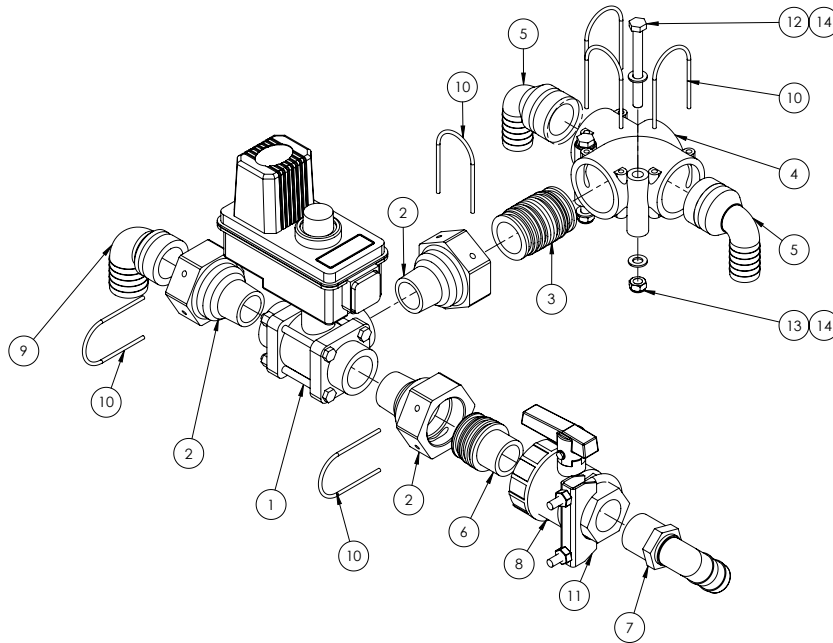

Chapter 5

LEFT HAND POD

Left Hand Pod

ITEM NO.	PART NUMBER	DESCRIPTION	QTY.
1	GA4657691	Special EF Left Pod Frame with 3-way valve MY15	1
2	*	Chemical Probe Coupling Ball Valve	1
3	*	Pressure Manifold Assembly	1
4	*	Flow Control Valve - Zeta 260	1
5	*	Fill System Assembly	1
6	GA5006705	Exhaust clamp C8 2"	2
7	*	Suction Filter - Zeta 260	1
8	GA5003643	Washer 8mm Flat SS HD	29
9	GA5011495	Bolt M8 x 90 ZP GR8.8	10
10	GA5004917	Nut M8 Nyloc ZP	14

* Sub-assembly on following pages

Continued over page

Left Hand Pod

ITEM NO.	PART NUMBER	DESCRIPTION	QTY.
11	GA5001043	Washer 16mm Flat SS HD	8
12	GA5000961	Washer 16mm Spring ZP	8
13	GA5000903	Bolt M16 x 25 ZP GR8.8	8
14	GA5004711	Bolt M8 x 25 ZP GR8.8	5
15	GA5004919	Washer 8mm Spring SS	5
16	GA5018800	Rinsing socket, 3 pin, Micromatic / Enviro drum coupling	1
17	GA5003983	Washer 5mm Flat SS	3
18	GA5003975	Nut M5 Nyloc SS	3
19	GA0500004	BHCS M5 x 20, SS	3

Flow Control Valve

ITEM NO.	PART NUMBER	DESCRIPTION	QTY.
1	GA5076867	Regulating valve, Ball, 3 way, 1" NPT, 12v, Red indicator	1
2	GA4582385	Coupling, AS40 female x 1" NPT male thread	3
3	GA5065735	Plumbing adaptor, AS40 male x AS40 male, Altek	1
4	GA5065555	Tee, AS40 female, no M8 inserts, Altek	1
5	GA5065615	Hose barb, Elbow 90 degree, AS40 x 25mm, Altek	2
6	GA5065600	Plumbing adaptor, AS40 male x 1" male thread, Altek	1
7	GA5077723	Hose barb, Elbow, 90 degree, 1" male x 1" hose	1
8	GA5078164	Valve, Ball, 1" female thread inlet / outlet, Full port, Lever handle	1
9	GA5065620	Hose barb, Elbow, 90 degree, AS40 x 33mm hose barb, Altek	1
10	GA5065690	Safety pin, Suit AS40 plumbing fittings, Altek	6
11	GA5006705	Exhaust clamp C8 2"	1
12	GA5004749	Bolt M8 x 80 GR8.8 ZP	2
13	GA5052590	Nut M8 Nyloc SS	2
14	GA5003651	Washer 8mm Flat SS	4