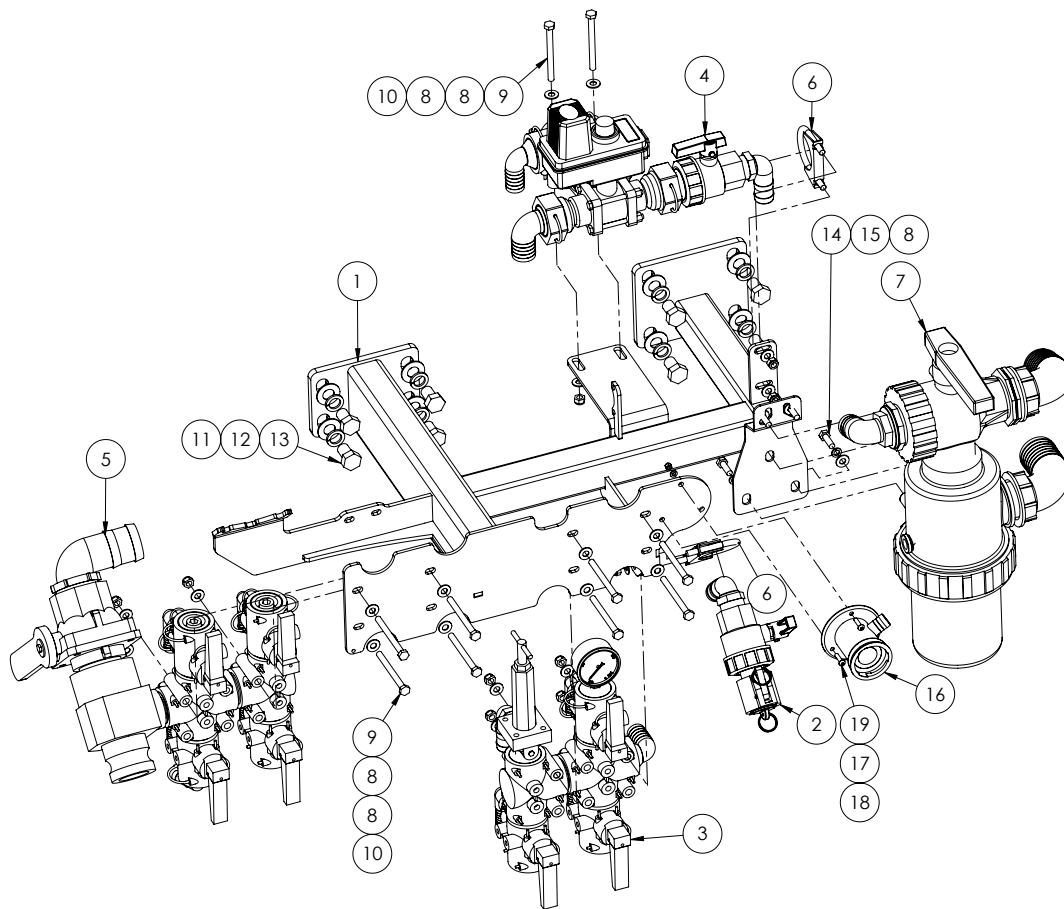

Chapter 5

LEFT HAND POD

Left Hand Pod

ITEM NO.	PART NUMBER	DESCRIPTION	QTY.
1	GA4657691	Special EF Left Pod Frame with 3-way valve MY15	1
2	*	Chemical Probe Coupling Ball Valve	1
3	*	Pressure Manifold Assembly	1
4	*	Flow Control Valve - Zeta 260	1
5	*	Fill System Assembly	1
6	GA5006705	Exhaust clamp C8 2"	2
7	*	Suction Filter - Zeta 260	1
8	GA5003643	Washer 8mm Flat SS HD	29
9	GA5011495	Bolt M8 x 90 ZP GR8.8	10
10	GA5004917	Nut M8 Nyloc ZP	14

* Sub-assembly on following pages

Continued over page

Left Hand Pod

ITEM NO.	PART NUMBER	DESCRIPTION	QTY.
11	GA5001043	Washer 16mm Flat SS HD	8
12	GA5000961	Washer 16mm Spring ZP	8
13	GA5000903	Bolt M16 x 25 ZP GR8.8	8
14	GA5004711	Bolt M8 x 25 ZP GR8.8	5
15	GA5004919	Washer 8mm Spring SS	5
16	GA5018800	Rinsing socket, 3 pin, Micromatic / Enviro drum coupling	1
17	GA5003983	Washer 5mm Flat SS	3
18	GA5003975	Nut M5 Nyloc SS	3
19	GA0500004	BHCS M5 x 20, SS	3

Flow Control Valve

ITEM NO.	PART NUMBER	DESCRIPTION	QTY.
1	GA5076867	Regulating valve, Ball, 3 way, 1" NPT, 12v, Red indicator	1
2	GA4582385	Coupling, AS40 female x 1" NPT male thread	3
3	GA5065735	Plumbing adaptor, AS40 male x AS40 male, Altek	1
4	GA5065555	Tee, AS40 female, no M8 inserts, Altek	1
5	GA5065615	Hose barb, Elbow 90 degree, AS40 x 25mm, Altek	2
6	GA5065600	Plumbing adaptor, AS40 male x 1" male thread, Altek	1
7	GA5077723	Hose barb, Elbow, 90 degree, 1" male x 1" hose	1
8	GA5078164	Valve, Ball, 1" female thread inlet / outlet, Full port, Lever handle	1
9	GA5065620	Hose barb, Elbow, 90 degree, AS40 x 33mm hose barb, Altek	1
10	GA5065690	Safety pin, Suit AS40 plumbing fittings, Altek	6
11	GA5006705	Exhaust clamp C8 2"	1
12	GA5004749	Bolt M8 x 80 GR8.8 ZP	2
13	GA5052590	Nut M8 Nyloc SS	2
14	GA5003651	Washer 8mm Flat SS	4