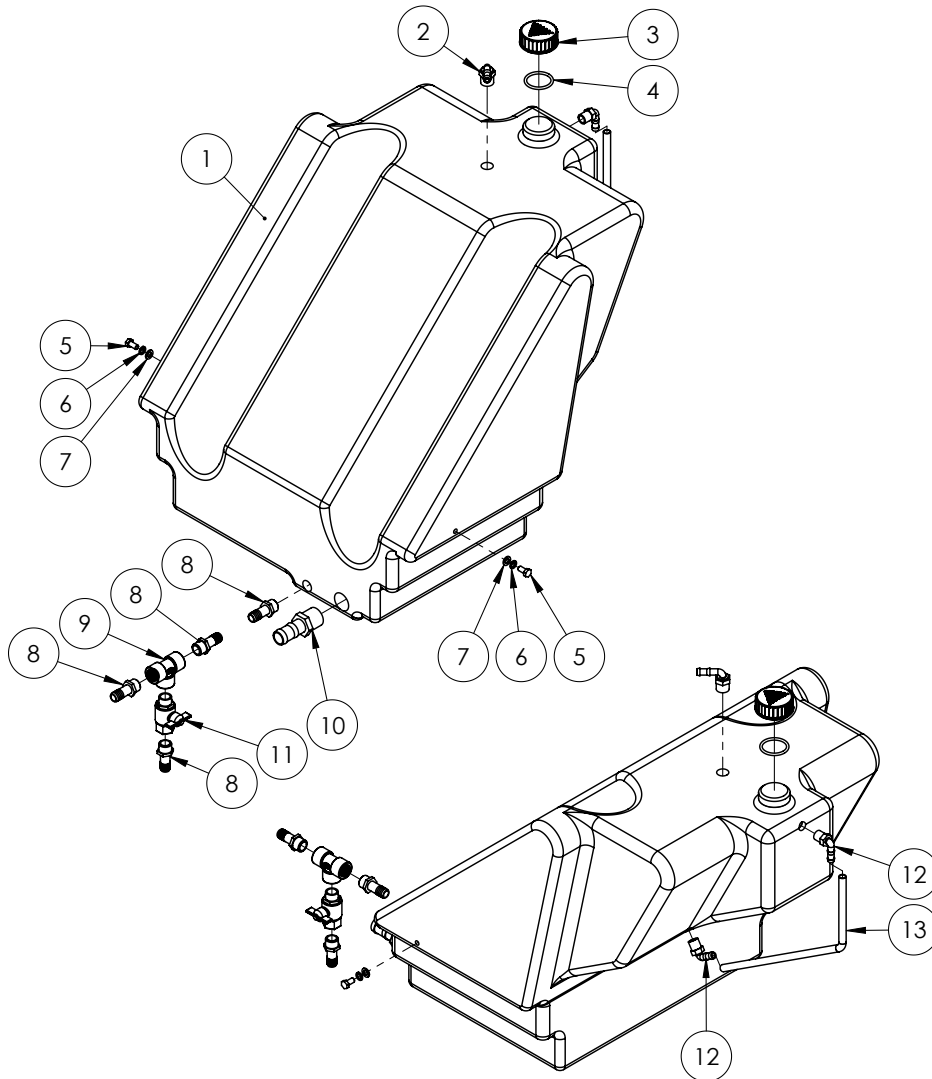

Chapter 3

FLUSH TANK

100L Flush Tank - 1500-2500L

ITEM NO.	PART NUMBER	DESCRIPTION	QTY.
1	*	100L Flush Tank Assembly	1
2	GA4660800	Tank Cradle, Fresh Water, 100L	1
3	GA5065455	Bolt M10 x 30 GR8.8 ZP	4
4	GA5000117	Washer 10mm Flat SS HD	8
5	GA5051445	Nut M10 Nyloc SS	4

* Sub-assembly on following pages

100L Flush Tank Assembly - I500-2500L

ITEM NO.	PART NUMBER	DESCRIPTION	QTY.
1	GA5076882	Lid,Tank, 255 diameter,With breather	1
2	GA4901062	Tank, 100 Litre, XLTube, As purchased	1
3	GA5077719	Hose barb, Elbow, 90 degree, 1 male thread x 3/4 hose, Banjo	1
4	GA5077708	Hose barb, Elbow, 90 degree, 1/2 male thread x 1/2 hose, Banjo	2
5	GA5000469	1/2" SS hose clamp	2
6	GA2000210	Hose, 12mm, Clear,Wire reinforced	1
7	GA5077715	Hose barb, Straight, 3/4 male thread x 1 hose barb, Banjo	1

180L Flush Tank - 3000L

ITEM NO.	PART NUMBER	DESCRIPTION	QTY.
1	GA5061120	Tank 180L, Flush Tank, Angled to suit 3000L EF tank, bare	1
2	GA5077710	Hose barb, Elbow, 90 degree, 3/4 male thread x 1/2 hose, Banjo	1
3	GA5075400	Cap, Tank, Plastic, Lid, M65.5x8 Thread, Black, Goldacres Logo, O Ring Not Included	1
4	GA5009187	O-ring, 60 x 5.5mm, suits Exacta tank cap	1
5	GA5006113	Bolt M10 x 20 ZP GR8.8	2
6	GA5000137	Washer 10mm Spring SS	2
7	GA5000117	Washer 10mm Flat SS HD	2
8	GA5077709	Hose barb, Straight, 3/4" male thread x 3/4" hose, Banjo	4
9	GA5078150	Tee, Threaded, 3/4 female	1
10	GA5077724	Hose barb, Straight, 1 1/4" male thread x 1 1/4" hose, Banjo	1
11	GA5018315	Valve, Ball, 20mm, 3/4" male, female, Black Butterfly handle, Brass	1
12	GA5077708	Hose barb, Elbow, 90 degree, 1/2 male thread x 1/2 hose	2
13	GA2000209	Hose, Clear, 12mm, Sight tube - (cut 600mm)	1

Flush Tank - In-line Check Valve - 180L

ITEM NO.	PART NUMBER	DESCRIPTION	QTY.
1	GA5017361	Valve non-return 1 1/4"	1
2	GA5077724	Hose barb, Straight, 1 1/4" male thread x 1 1/4" hose, Banjo	2