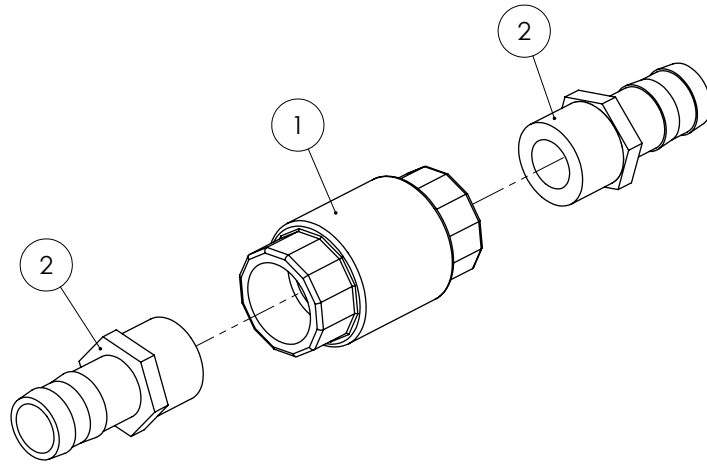

Chapter 3

FLUSH TANK

100L Flush Tank - 1500-2500L

ITEM NO.	PART NUMBER	DESCRIPTION	QTY.
1	*	100L Flush Tank Assembly	1
2	GA4660800	Tank Cradle, Fresh Water, 100L	1
3	GA5065455	Bolt M10 x 30 GR8.8 ZP	4
4	GA5000117	Washer 10mm Flat SS HD	8
5	GA5051445	Nut M10 Nyloc SS	4

* Sub-assembly on following pages

100L Flush Tank Assembly - I500-2500L

ITEM NO.	PART NUMBER	DESCRIPTION	QTY.
1	GA5076882	Lid,Tank, 255 diameter,With breather	1
2	GA4901062	Tank, 100 Litre, XLTube, As purchased	1
3	GA5077719	Hose barb, Elbow, 90 degree, 1 male thread x 3/4 hose, Banjo	1
4	GA5077708	Hose barb, Elbow, 90 degree, 1/2 male thread x 1/2 hose, Banjo	2
5	GA5000469	1/2" SS hose clamp	2
6	GA2000210	Hose, 12mm, Clear,Wire reinforced	1
7	GA5077715	Hose barb, Straight, 3/4 male thread x 1 hose barb, Banjo	1

180L Flush Tank - 3000L

ITEM NO.	PART NUMBER	DESCRIPTION	QTY.
1	GA5061120	Tank 180L, Flush Tank, Angled to suit 3000L EF tank, bare	1
2	GA5077710	Hose barb, Elbow, 90 degree, 3/4 male thread x 1/2 hose, Banjo	1
3	GA5075400	Cap, Tank, Plastic, Lid, M65.5x8 Thread, Black, Goldacres Logo, O Ring Not Included	1
4	GA5009187	O-ring, 60 x 5.5mm, suits Exacta tank cap	1
5	GA5006113	Bolt M10 x 20 ZP GR8.8	2
6	GA5000137	Washer 10mm Spring SS	2
7	GA5000117	Washer 10mm Flat SS HD	2
8	GA5077709	Hose barb, Straight, 3/4" male thread x 3/4" hose, Banjo	4
9	GA5078150	Tee, Threaded, 3/4 female	1
10	GA5077724	Hose barb, Straight, 1 1/4" male thread x 1 1/4" hose, Banjo	1
11	GA5018315	Valve, Ball, 20mm, 3/4" male, female, Black Butterfly handle, Brass	1
12	GA5077708	Hose barb, Elbow, 90 degree, 1/2 male thread x 1/2 hose	2
13	GA2000209	Hose, Clear, 12mm, Sight tube - (cut 600mm)	1

Flush Tank - In-line Check Valve - 180L

ITEM NO.	PART NUMBER	DESCRIPTION	QTY.
1	GA5017361	Valve non-return 1 1/4"	1
2	GA5077724	Hose barb, Straight, 1 1/4" male thread x 1 1/4" hose, Banjo	2