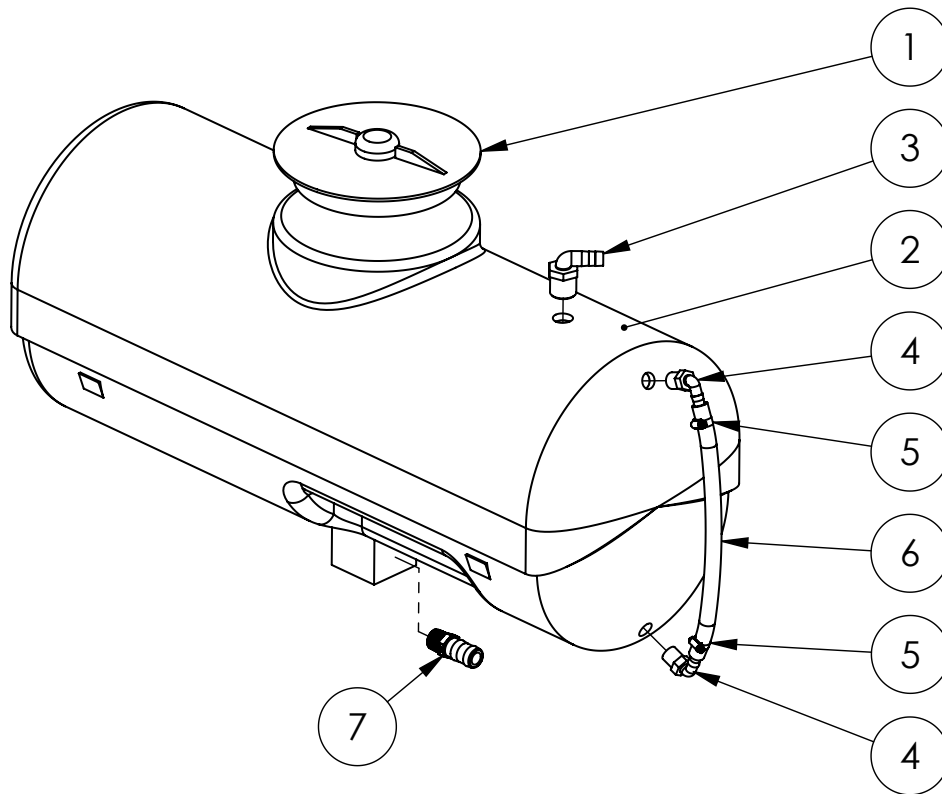

Chapter 3

FLUSH TANK

100L Flush Tank - 1500-2500L

ITEM NO.	PART NUMBER	DESCRIPTION	QTY.
1	*	100L Flush Tank Assembly	1
2	GA4660800	Tank Cradle, Fresh Water, 100L	1
3	GA5065455	Bolt M10 x 30 GR8.8 ZP	4
4	GA5000117	Washer 10mm Flat SS HD	8
5	GA5051445	Nut M10 Nyloc SS	4

* Sub-assembly on following pages

100L Flush Tank Assembly - I500-2500L

ITEM NO.	PART NUMBER	DESCRIPTION	QTY.
1	GA5076882	Lid,Tank, 255 diameter,With breather	1
2	GA4901062	Tank, 100 Litre, XLTube, As purchased	1
3	GA5077719	Hose barb, Elbow, 90 degree, 1 male thread x 3/4 hose, Banjo	1
4	GA5077708	Hose barb, Elbow, 90 degree, 1/2 male thread x 1/2 hose, Banjo	2
5	GA5000469	1/2" SS hose clamp	2
6	GA2000210	Hose, 12mm, Clear,Wire reinforced	1
7	GA5077715	Hose barb, Straight, 3/4 male thread x 1 hose barb, Banjo	1

180L Flush Tank - 3000L

ITEM NO.	PART NUMBER	DESCRIPTION	QTY.
1	GA5061120	Tank 180L, Flush Tank, Angled to suit 3000L EF tank, bare	1
2	GA5077710	Hose barb, Elbow, 90 degree, 3/4 male thread x 1/2 hose, Banjo	1
3	GA5075400	Cap, Tank, Plastic, Lid, M65.5x8 Thread, Black, Goldacres Logo, O Ring Not Included	1
4	GA5009187	O-ring, 60 x 5.5mm, suits Exacta tank cap	1
5	GA5006113	Bolt M10 x 20 ZP GR8.8	2
6	GA5000137	Washer 10mm Spring SS	2
7	GA5000117	Washer 10mm Flat SS HD	2
8	GA5077709	Hose barb, Straight, 3/4" male thread x 3/4" hose, Banjo	4
9	GA5078150	Tee, Threaded, 3/4 female	1
10	GA5077724	Hose barb, Straight, 1 1/4" male thread x 1 1/4" hose, Banjo	1
11	GA5018315	Valve, Ball, 20mm, 3/4" male, female, Black Butterfly handle, Brass	1
12	GA5077708	Hose barb, Elbow, 90 degree, 1/2 male thread x 1/2 hose	2
13	GA2000209	Hose, Clear, 12mm, Sight tube - (cut 600mm)	1

Flush Tank - In-line Check Valve - 180L

ITEM NO.	PART NUMBER	DESCRIPTION	QTY.
1	GA5017361	Valve non-return 1 1/4"	1
2	GA5077724	Hose barb, Straight, 1 1/4" male thread x 1 1/4" hose, Banjo	2