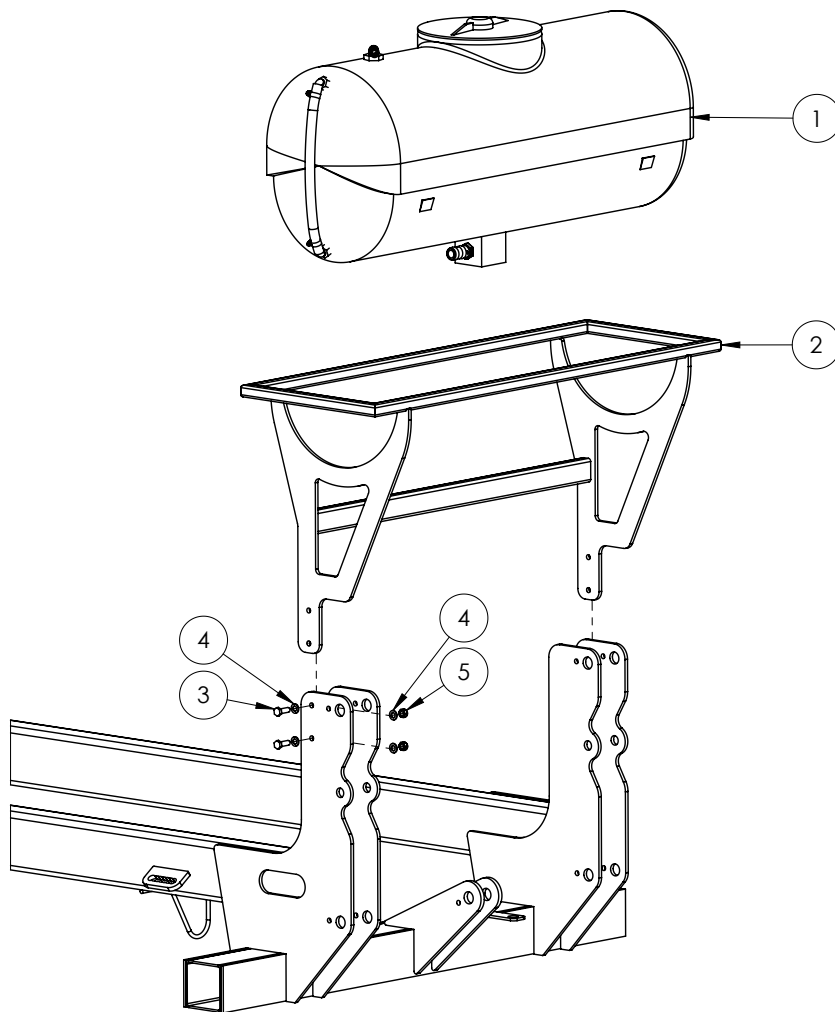

Chapter 3

FLUSH TANK

100L Flush Tank - 1500-2500L

ITEM NO.	PART NUMBER	DESCRIPTION	QTY.
1	*	100L Flush Tank Assembly	1
2	GA4660800	Tank Cradle, Fresh Water, 100L	1
3	GA5065455	Bolt M10 x 30 GR8.8 ZP	4
4	GA5000117	Washer 10mm Flat SS HD	8
5	GA5051445	Nut M10 Nyloc SS	4

* Sub-assembly on following pages

100L Flush Tank Assembly - I500-2500L

ITEM NO.	PART NUMBER	DESCRIPTION	QTY.
1	GA5076882	Lid,Tank, 255 diameter,With breather	1
2	GA4901062	Tank, 100 Litre, XLTube, As purchased	1
3	GA5077719	Hose barb, Elbow, 90 degree, 1 male thread x 3/4 hose, Banjo	1
4	GA5077708	Hose barb, Elbow, 90 degree, 1/2 male thread x 1/2 hose, Banjo	2
5	GA5000469	1/2" SS hose clamp	2
6	GA2000210	Hose, 12mm, Clear,Wire reinforced	1
7	GA5077715	Hose barb, Straight, 3/4 male thread x 1 hose barb, Banjo	1

180L Flush Tank - 3000L

ITEM NO.	PART NUMBER	DESCRIPTION	QTY.
1	GA5061120	Tank 180L, Flush Tank, Angled to suit 3000L EF tank, bare	1
2	GA5077710	Hose barb, Elbow, 90 degree, 3/4 male thread x 1/2 hose, Banjo	1
3	GA5075400	Cap, Tank, Plastic, Lid, M65.5x8 Thread, Black, Goldacres Logo, O Ring Not Included	1
4	GA5009187	O-ring, 60 x 5.5mm, suits Exacta tank cap	1
5	GA5006113	Bolt M10 x 20 ZP GR8.8	2
6	GA5000137	Washer 10mm Spring SS	2
7	GA5000117	Washer 10mm Flat SS HD	2
8	GA5077709	Hose barb, Straight, 3/4" male thread x 3/4" hose, Banjo	4
9	GA5078150	Tee, Threaded, 3/4 female	1
10	GA5077724	Hose barb, Straight, 1 1/4" male thread x 1 1/4" hose, Banjo	1
11	GA5018315	Valve, Ball, 20mm, 3/4" male, female, Black Butterfly handle, Brass	1
12	GA5077708	Hose barb, Elbow, 90 degree, 1/2 male thread x 1/2 hose	2
13	GA2000209	Hose, Clear, 12mm, Sight tube - (cut 600mm)	1

Flush Tank - In-line Check Valve - 180L

ITEM NO.	PART NUMBER	DESCRIPTION	QTY.
1	GA5017361	Valve non-return 1 1/4"	1
2	GA5077724	Hose barb, Straight, 1 1/4" male thread x 1 1/4" hose, Banjo	2