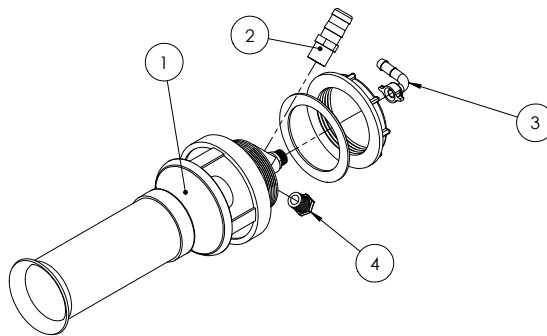

Continued over page

6500 litre tank assembly

ITEM NO.	PART NUMBER	DESCRIPTION	QTY.
7	GA4903136	2" Tank Fill	1
8	GA4672885	Tank support bar suit EF tanks	1
9	GA5000581	M12 SS nut	4
10	GA5000587	M12 WASHER	4
11	PLUG100	Plug 1" Banjo	2
12	HB100-90	Hose barb 90 degree 1" Banjo	1
13	GA4903096	Pre-assembled super mix agitator	1
14	HB050-90	Hose Barb Elbow 1/2	2
15	GA4673850	HOSI 2SIGHT cut 1700mm	1
16	HB050/075-90	90° Poly Hose Barb Elbow 1/2 x 3/4	1
17	GA4673855	3/4 Hose cut 600mm	1
18	HB200	Straight Hose Barb 2"	1
19	GA4903550	Remote tank drain handle	1
20	300D	Camlock 3 inch NPT Female thread	1
21	HB300-90	90° Poly Hose Barb Elbow 3"	1
22	300120	Basket Filter D 302 x 254	1
23	VSFMT300	VALVE 3" male NPT x 3" male Adapter - Valve Body	1
24	GA4902146	Dry sight tube tank float and guide kit suit Evo no light	1
25	GA4903097	Pre-assembled sump drain all models	1

Tank Flush Elbow

ITEM NO.	PART NUMBER	DESCRIPTION	QTY.
		Complete Sub Assembly	1
1	GA4572015	Tank rinse adaptor with cam lock	1
2	NIP075-6	3/4" X 6" Poly Nipple	1
3	Elbow HB075-90	Hose barb elbow 3/4" thread 3/4" barb	1
4	B55270-34-18	Tank rinse nozzle 3/4 BSP	1
5	75D	Female Coupler 3/4 female Thread	1

Tank Rinse Tee

ITEM NO.	PART NUMBER	DESCRIPTION	QTY.
		Complete Sub Assembly	1
1	75D	Female Coupler 3/4 female Thread	1
2	GA4572015	Tank rinse adaptor with cam lock	1
3	T34T	Tee Barb 3/4 Thread	1
4	NIP075-6	3/4" X 6" Poly Nipple	1
5	B55270-34-18	Tank rinse nozzle 3/4 BSP	1

Supermix Agitator

Please note: Agitator fitted with 3mm jet

ITEM NO.	PART NUMBER	DESCRIPTION	QTY.
		Complete Sub Assembly	1
1	502054	Agitator Mixer body with nut and rubber seal	1
2	HB075-100	3/4" x 1" hose barb	1
3	GA5012375	1/2" Brass Elbow & Nut	1
4	PLUG050	Pipe Plug 1/2	1
	006100	Supermix agitator brass elbow o-ring	1