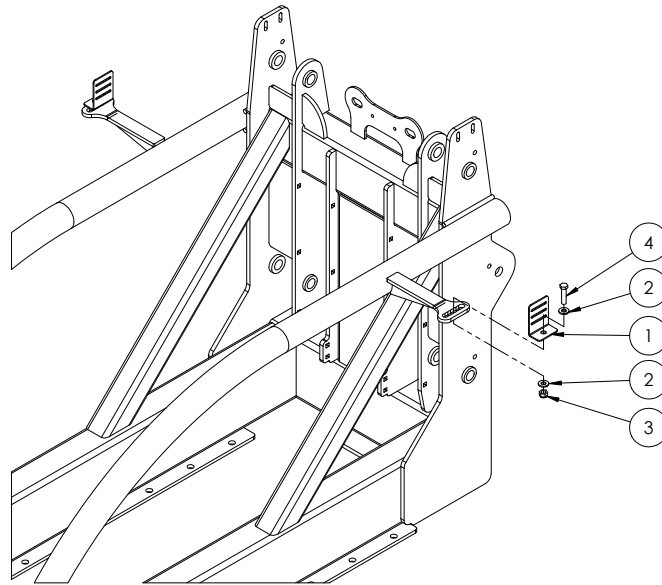

Remote Drain

ITEM NO.	PART NUMBER	DESCRIPTION	QTY.
1	GA4653657	Sump ball valve inter drive shaft EF	1
2	GA4653656	Sump ball valve drive flange EF	1
3	GA4653658	Sump ball valve drive shaft EF	1
4	GA5004883	Washer 8mm HD	16
5	GA5004917	M8 Nyloc Nut	7
6	GA5065455	Bolt Gr8.8 M10x30	2
7	GA5000141	M10 Nyloc Nut	2
8	GA5000117	Washer 10mm SS Heavy duty	4
9	GA4513440	UNI ROD ALIGNING & SUMP HOSE HANGER PLATE	1
10	F70661A	UNI ROD HANGER PLATE	1
11	F70662A	UNI ROD CLAMPING PLATE	1
12	GA5004711	M8x25 bolt	8
13	GA5004919	M8 Spring washer SS	3
14	GA5003645	5-16 x 1 I-4 Flat washer SS	1
15	GA5001893	M24 Washer HD SS	1
16	GA5011465	M8x16 bolt H/T	2

Sump Drain Tap

ITEM NO.	PART NUMBER	DESCRIPTION	QTY.
1	GA5018309	12mm Ball valve	1
2	HB050/075-90	90° Poly Hose Barb Elbow 1/2 x 3/4	1
3	F70565A	Sump drain mounting plate	1
4	GA5001739	M20 Heavy Duty Flat Washer	2
5	HB050-075	1/2" Male Thd X 3/4" Hose barb	1
6	GA5002077	25mm Key Ring S/S	1

Tank Stops

ITEM NO.	PART NUMBER	DESCRIPTION	QTY.
1	GA4522515	Front tank stop RHS	1
2	GA4522510	Front tank stop LHS	1
3	GA5000587	M12 WASHER	8
4	GA5011239	M12x50 bolt	4
5	GA5012461	M12 Nyloc nut Z/P	4

Tank Straps & Brackets