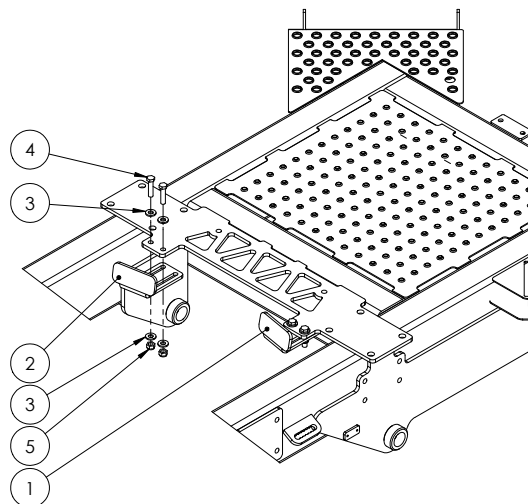

Tank Stops

ITEM NO.	PART NUMBER	DESCRIPTION	QTY.
1	GA4522515	Front tank stop RHS	1
2	GA4522510	Front tank stop LHS	1
3	GA5000587	M12 WASHER	8
4	GA5011239	M12x50 bolt	4
5	GA5012461	M12 Nyloc nut Z/P	4