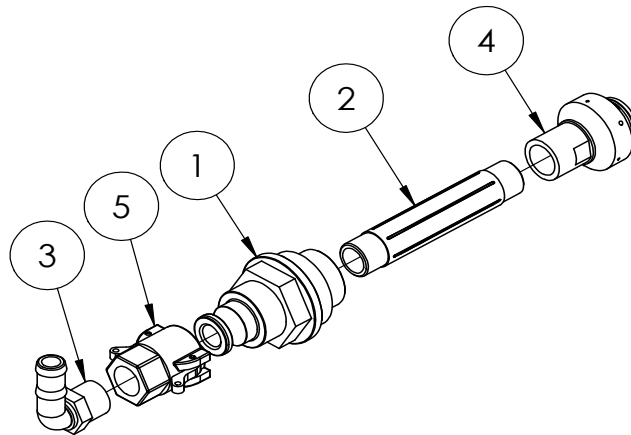

Chapter 11

MAIN TANK

6500 litre tank assembly

Included with tap (VSFMT300)

ITEM NO.	PART NUMBER	DESCRIPTION	QTY.
1	GA5070100	Tank Evo 6500L bare (no holes)	1
2	352040	Medium Lid D355 c/w Breather	1
3	GA4901285-2	Tank flushing nozzle (tee) cam adaptor	1
4	GA4901285-1	Tank flushing nozzle (elbow) cam adaptor	1
5	GA4903086	Pre-assembled Venturi Filler	1
6	GA4903098	Hopper Tank Inlet	1

Continued over page

6500 litre tank assembly

ITEM NO.	PART NUMBER	DESCRIPTION	QTY.
7	GA4903136	2" Tank Fill	1
8	GA4672885	Tank support bar suit EF tanks	1
9	GA5000581	M12 SS nut	4
10	GA5000587	M12 WASHER	4
11	PLUG100	Plug 1" Banjo	2
12	HB100-90	Hose barb 90 degree 1" Banjo	1
13	GA4903096	Pre-assembled super mix agitator	1
14	HB050-90	Hose Barb Elbow 1/2	2
15	GA4673850	HOSI 2SIGHT cut 1700mm	1
16	HB050/075-90	90° Poly Hose Barb Elbow 1/2 x 3/4	1
17	GA4673855	3/4 Hose cut 600mm	1
18	HB200	Straight Hose Barb 2"	1
19	GA4903550	Remote tank drain handle	1
20	300D	Camlock 3 inch NPT Female thread	1
21	HB300-90	90° Poly Hose Barb Elbow 3"	1
22	300120	Basket Filter D 302 x 254	1
23	VSFMT300	VALVE 3" male NPT x 3" male Adapter - Valve Body	1
24	GA4902146	Dry sight tube tank float and guide kit suit Evo no light	1
25	GA4903097	Pre-assembled sump drain all models	1

Tank Flush Elbow

ITEM NO.	PART NUMBER	DESCRIPTION	QTY.
		Complete Sub Assembly	1
1	GA4572015	Tank rinse adaptor with cam lock	1
2	NIP075-6	3/4" X 6" Poly Nipple	1
3	Elbow HB075-90	Hose barb elbow 3/4" thread 3/4" barb	1
4	B55270-34-18	Tank rinse nozzle 3/4 BSP	1
5	75D	Female Coupler 3/4 female Thread	1

Tank Rinse Tee

ITEM NO.	PART NUMBER	DESCRIPTION	QTY.
		Complete Sub Assembly	1
1	75D	Female Coupler 3/4 female Thread	1
2	GA4572015	Tank rinse adaptor with cam lock	1
3	T34T	Tee Barb 3/4 Thread	1
4	NIP075-6	3/4" X 6" Poly Nipple	1
5	B55270-34-18	Tank rinse nozzle 3/4 BSP	1