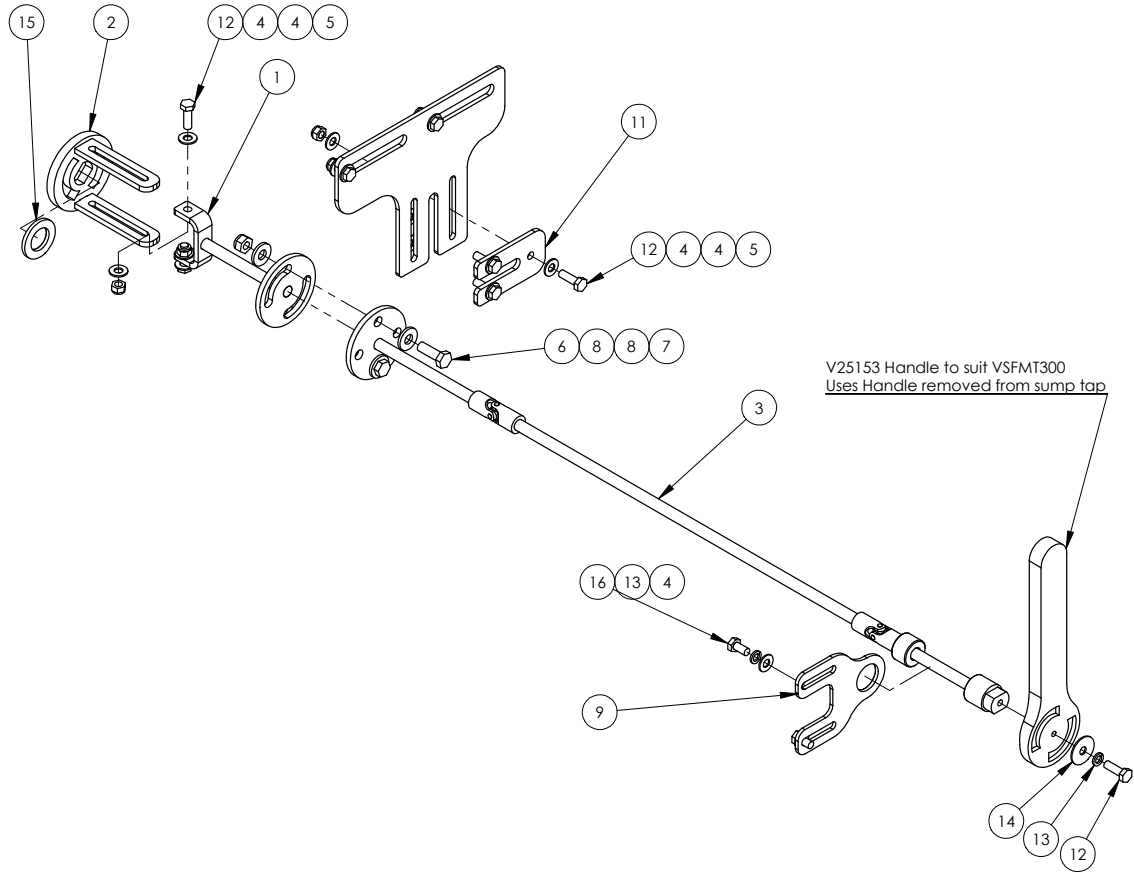

Hopper Tank Inlet

Note:

1 x GA5003325
 2 x 2" SS hose clamp
 Not shown

GA4903098 Complete hopper inlet flange

ITEM NO.	PART NUMBER	DESCRIPTION	QTY.
1	L026A	Barb to suit tank top	1
2	SE200	Elbow 2 street 2 male to 2 female	1
3	HB200-150	Straight Hose Barb 2 x 1 1/2	1
4	GA5000527	Screw 12G x 1 XR STS Pan SS	4
5	GA4673860	50mm PVC Hose cut 1550mm	1
	GA5003325	Stainless Steel 2" clamp (not shown)	1

2" Tank Fill

Note:

1 x GA5003325
 2 x 2" SS hose clamp
 Not shown

GA4903136 Complete 2" tank fill assembly

ITEM NO.	PART NUMBER	DESCRIPTION	QTY.
1	L026A	Barb to suit tank top	1
2	SE200	Elbow 2 street 2 male to 2 female	1
3	HB200	Straight Hose Barb 2"	1
4	GA5000527	Screw 12G x 1 XR STS Pan SS	4
5	GA4673860	50mm PVC Hose cut 1550mm	1
	GA5003325	Stainless Steel 2" Clamp (not shown)	1

Remote Drain

ITEM NO.	PART NUMBER	DESCRIPTION	QTY.
1	GA4653657	Sump ball valve inter drive shaft EF	1
2	GA4653656	Sump ball valve drive flange EF	1
3	GA4653658	Sump ball valve drive shaft EF	1
4	GA5004883	Washer 8mm HD	16
5	GA5004917	M8 Nyloc Nut	7
6	GA5065455	Bolt Gr8.8 M10x30	2
7	GA5000141	M10 Nyloc Nut	2
8	GA5000117	Washer 10mm SS Heavy duty	4
9	GA4513440	UNI ROD ALIGNING & SUMP HOSE HANGER PLATE	1
10	F70661A	UNI ROD HANGER PLATE	1
11	F70662A	UNI ROD CLAMPING PLATE	1
12	GA5004711	M8x25 bolt	8
13	GA5004919	M8 Spring washer SS	3
14	GA5003645	5-16 x 1 I-4 Flat washer SS	1
15	GA5001893	M24 Washer HD SS	1
16	GA5011465	M8x16 bolt H/T	2

Sump Drain Tap

ITEM NO.	PART NUMBER	DESCRIPTION	QTY.
1	GA5018309	12mm Ball valve	1
2	HB050/075-90	90° Poly Hose Barb Elbow 1/2 x 3/4	1
3	F70565A	Sump drain mounting plate	1
4	GA5001739	M20 Heavy Duty Flat Washer	2
5	HB050-075	1/2" Male Thd X 3/4" Hose barb	1
6	GA5002077	25mm Key Ring S/S	1