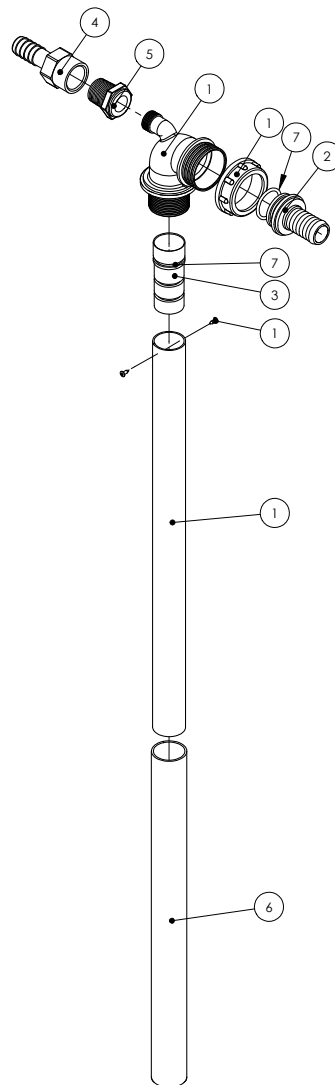

Tank Flush Elbow

ITEM NO.	PART NUMBER	DESCRIPTION	QTY.
		Complete Sub Assembly	1
1	GA4572015	Tank rinse adaptor with cam lock	1
2	NIP075-6	3/4" X 6" Poly Nipple	1
3	Elbow HB075-90	Hose barb elbow 3/4" thread 3/4" barb	1
4	B55270-34-18	Tank rinse nozzle 3/4 BSP	1
5	75D	Female Coupler 3/4 female Thread	1

Tank Rinse Tee

ITEM NO.	PART NUMBER	DESCRIPTION	QTY.
		Complete Sub Assembly	1
1	75D	Female Coupler 3/4 female Thread	1
2	GA4572015	Tank rinse adaptor with cam lock	1
3	T34T	Tee Barb 3/4 Thread	1
4	NIP075-6	3/4" X 6" Poly Nipple	1
5	B55270-34-18	Tank rinse nozzle 3/4 BSP	1

Supermix Agitator

Please note: Agitator fitted with 3mm jet

ITEM NO.	PART NUMBER	DESCRIPTION	QTY.
		Complete Sub Assembly	1
1	502054	Agitator Mixer body with nut and rubber seal	1
2	HB075-100	3/4" x 1" hose barb	1
3	GA5012375	1/2" Brass Elbow & Nut	1
4	PLUG050	Pipe Plug 1/2	1
	006100	Supermix agitator brass elbow o-ring	1

Venturi Filler

Note:

1 x GA5007235 Cobra Clamp 36.0/91.4310 Not Shown

Not all parts supplied with kit 500232 are used in this assembly

GA4903086 Pre-assembled venturi filler

ITEM NO.	PART NUMBER	DESCRIPTION	QTY.
1	500232	Venturi Filler: not assembled	1
2	106625	Hosetail D.25 for FlyNut 1 1/2	1
3	MACH0022	Jet for Arag venturi	1
4	HBF075	Hose barb female 3/4"	1
5	RB075050	Poly Pipe Reducer Bush 3/4 x 1/2	1
6	GA5050205	Hose Lay flat Blue - 32mm cut 405mm	1
7	G10061	O-Ring 29 x 3mm	1