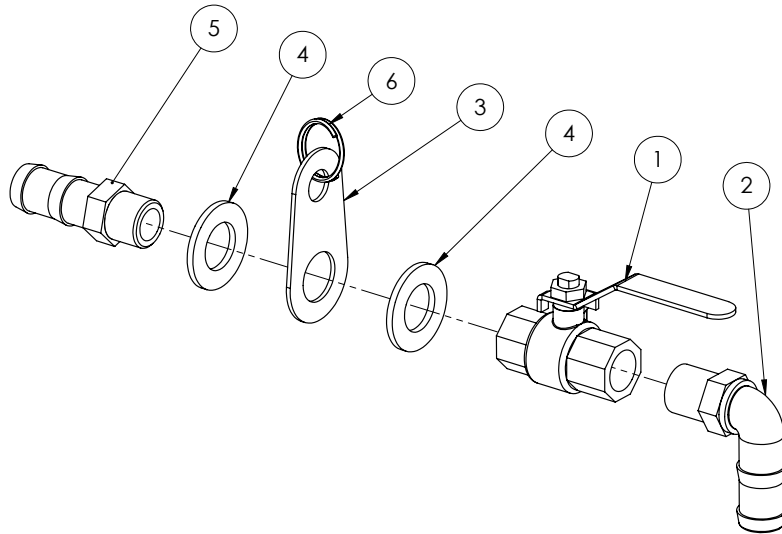

Hopper Tank Inlet

Note:

1 x GA5003325
 2 x 2" SS hose clamp
 Not shown

GA4903098 Complete hopper inlet flange

ITEM NO.	PART NUMBER	DESCRIPTION	QTY.
1	L026A	Barb to suit tank top	1
2	SE200	Elbow 2 street 2 male to 2 female	1
3	HB200-150	Straight Hose Barb 2 x 1 1/2	1
4	GA5000527	Screw 12G x 1 XR STS Pan SS	4
5	GA4673860	50mm PVC Hose cut 1550mm	1
	GA5003325	Stainless Steel 2" clamp (not shown)	1

2" Tank Fill

Note:

1 x GA5003325
 2 x 2" SS hose clamp
 Not shown

GA4903136 Complete 2" tank fill assembly

ITEM NO.	PART NUMBER	DESCRIPTION	QTY.
1	L026A	Barb to suit tank top	1
2	SE200	Elbow 2 street 2 male to 2 female	1
3	HB200	Straight Hose Barb 2"	1
4	GA5000527	Screw 12G x 1 XR STS Pan SS	4
5	GA4673860	50mm PVC Hose cut 1550mm	1
	GA5003325	Stainless Steel 2" Clamp (not shown)	1

Remote Drain

ITEM NO.	PART NUMBER	DESCRIPTION	QTY.
1	GA4653657	Sump ball valve inter drive shaft EF	1
2	GA4653656	Sump ball valve drive flange EF	1
3	GA4653658	Sump ball valve drive shaft EF	1
4	GA5004883	Washer 8mm HD	16
5	GA5004917	M8 Nyloc Nut	7
6	GA5065455	Bolt Gr8.8 M10x30	2
7	GA5000141	M10 Nyloc Nut	2
8	GA5000117	Washer 10mm SS Heavy duty	4
9	GA4513440	UNI ROD ALIGNING & SUMP HOSE HANGER PLATE	1
10	F70661A	UNI ROD HANGER PLATE	1
11	F70662A	UNI ROD CLAMPING PLATE	1
12	GA5004711	M8x25 bolt	8
13	GA5004919	M8 Spring washer SS	3
14	GA5003645	5-16 x 1 I-4 Flat washer SS	1
15	GA5001893	M24 Washer HD SS	1
16	GA5011465	M8x16 bolt H/T	2

Sump Drain Tap

ITEM NO.	PART NUMBER	DESCRIPTION	QTY.
1	GA5018309	12mm Ball valve	1
2	HB050/075-90	90° Poly Hose Barb Elbow 1/2 x 3/4	1
3	F70565A	Sump drain mounting plate	1
4	GA5001739	M20 Heavy Duty Flat Washer	2
5	HB050-075	1/2" Male Thd X 3/4" Hose barb	1
6	GA5002077	25mm Key Ring S/S	1