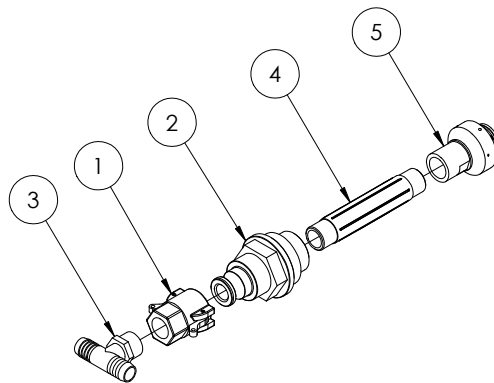

Continued over page

6500 litre tank assembly

ITEM NO.	PART NUMBER	DESCRIPTION	QTY.
7	GA4903136	2" Tank Fill	1
8	GA4672885	Tank support bar suit EF tanks	1
9	GA5000581	M12 SS nut	4
10	GA5000587	M12 WASHER	4
11	PLUG100	Plug 1" Banjo	2
12	HB100-90	Hose barb 90 degree 1" Banjo	1
13	GA4903096	Pre-assembled super mix agitator	1
14	HB050-90	Hose Barb Elbow 1/2	2
15	GA4673850	HOSI 2SIGHT cut 1700mm	1
16	HB050/075-90	90° Poly Hose Barb Elbow 1/2 x 3/4	1
17	GA4673855	3/4 Hose cut 600mm	1
18	HB200	Straight Hose Barb 2"	1
19	GA4903550	Remote tank drain handle	1
20	300D	Camlock 3 inch NPT Female thread	1
21	HB300-90	90° Poly Hose Barb Elbow 3"	1
22	300120	Basket Filter D 302 x 254	1
23	VSFMT300	VALVE 3" male NPT x 3" male Adapter - Valve Body	1
24	GA4902146	Dry sight tube tank float and guide kit suit Evo no light	1
25	GA4903097	Pre-assembled sump drain all models	1

Tank Flush Elbow

ITEM NO.	PART NUMBER	DESCRIPTION	QTY.
		Complete Sub Assembly	1
1	GA4572015	Tank rinse adaptor with cam lock	1
2	NIP075-6	3/4" X 6" Poly Nipple	1
3	Elbow HB075-90	Hose barb elbow 3/4" thread 3/4" barb	1
4	B55270-34-18	Tank rinse nozzle 3/4 BSP	1
5	75D	Female Coupler 3/4 female Thread	1

Tank Rinse Tee

ITEM NO.	PART NUMBER	DESCRIPTION	QTY.
		Complete Sub Assembly	1
1	75D	Female Coupler 3/4 female Thread	1
2	GA4572015	Tank rinse adaptor with cam lock	1
3	T34T	Tee Barb 3/4 Thread	1
4	NIP075-6	3/4" X 6" Poly Nipple	1
5	B55270-34-18	Tank rinse nozzle 3/4 BSP	1

Supermix Agitator

Please note: Agitator fitted with 3mm jet

ITEM NO.	PART NUMBER	DESCRIPTION	QTY.
		Complete Sub Assembly	1
1	502054	Agitator Mixer body with nut and rubber seal	1
2	HB075-100	3/4" x 1" hose barb	1
3	GA5012375	1/2" Brass Elbow & Nut	1
4	PLUG050	Pipe Plug 1/2	1
	006100	Supermix agitator brass elbow o-ring	1