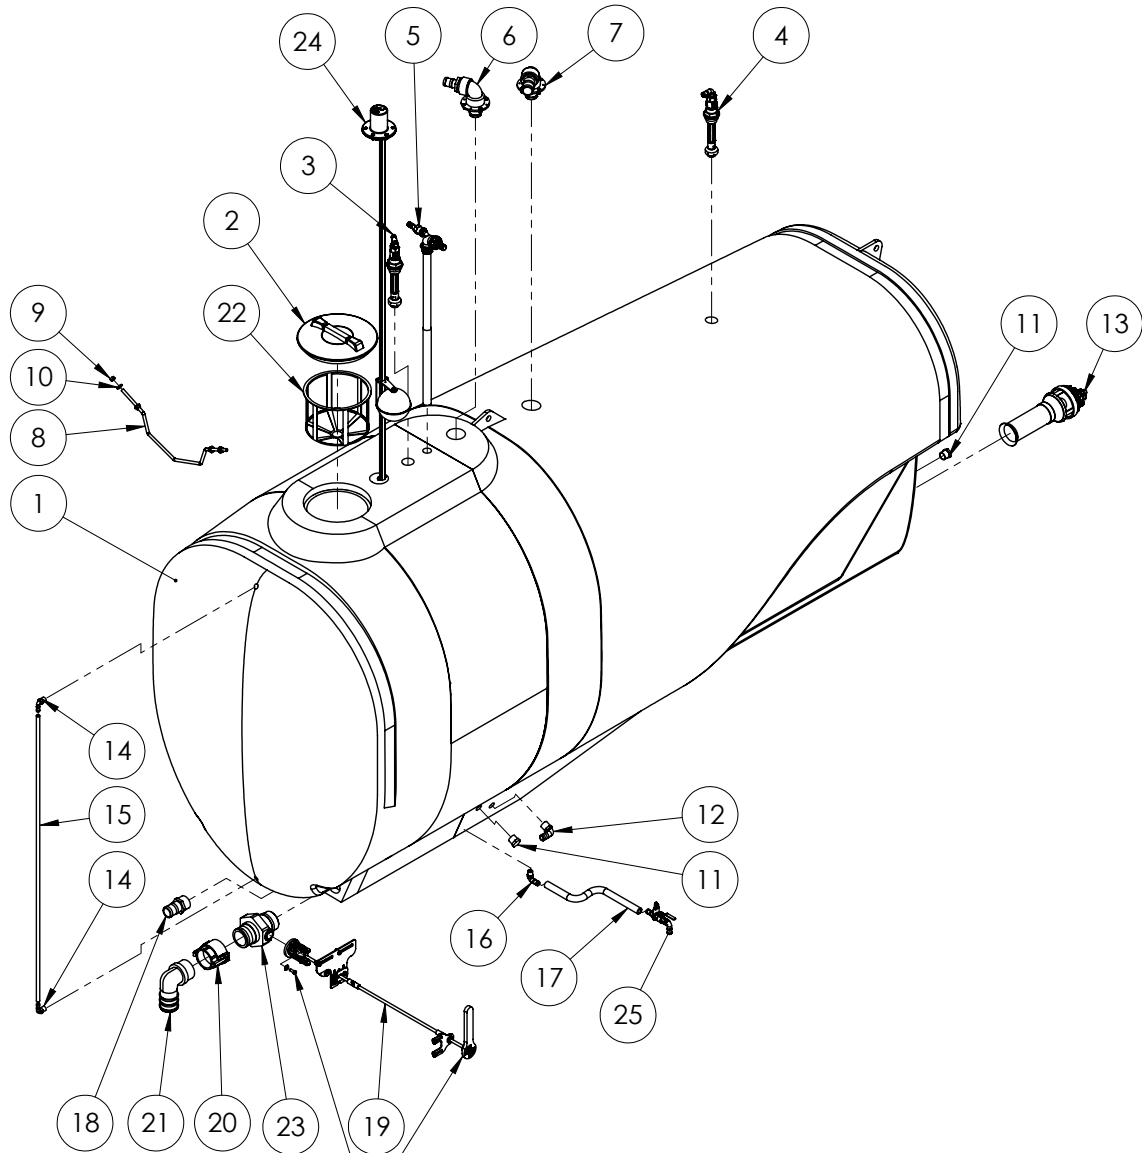

Chapter 11

MAIN TANK

6500 litre tank assembly

Included with tap (VSFMT300)

ITEM NO.	PART NUMBER	DESCRIPTION	QTY.
1	GA5070100	Tank Evo 6500L bare (no holes)	1
2	352040	Medium Lid D355 c/w Breather	1
3	GA4901285-2	Tank flushing nozzle (tee) cam adaptor	1
4	GA4901285-1	Tank flushing nozzle (elbow) cam adaptor	1
5	GA4903086	Pre-assembled Venturi Filler	1
6	GA4903098	Hopper Tank Inlet	1

Continued over page

6500 litre tank assembly

ITEM NO.	PART NUMBER	DESCRIPTION	QTY.
7	GA4903136	2" Tank Fill	1
8	GA4672885	Tank support bar suit EF tanks	1
9	GA5000581	M12 SS nut	4
10	GA5000587	M12 WASHER	4
11	PLUG100	Plug 1" Banjo	2
12	HB100-90	Hose barb 90 degree 1" Banjo	1
13	GA4903096	Pre-assembled super mix agitator	1
14	HB050-90	Hose Barb Elbow 1/2	2
15	GA4673850	HOSI 2SIGHT cut 1700mm	1
16	HB050/075-90	90° Poly Hose Barb Elbow 1/2 x 3/4	1
17	GA4673855	3/4 Hose cut 600mm	1
18	HB200	Straight Hose Barb 2"	1
19	GA4903550	Remote tank drain handle	1
20	300D	Camlock 3 inch NPT Female thread	1
21	HB300-90	90° Poly Hose Barb Elbow 3"	1
22	300120	Basket Filter D 302 x 254	1
23	VSFMT300	VALVE 3" male NPT x 3" male Adapter - Valve Body	1
24	GA4902146	Dry sight tube tank float and guide kit suit Evo no light	1
25	GA4903097	Pre-assembled sump drain all models	1

Tank Flush Elbow

ITEM NO.	PART NUMBER	DESCRIPTION	QTY.
		Complete Sub Assembly	1
1	GA4572015	Tank rinse adaptor with cam lock	1
2	NIP075-6	3/4" X 6" Poly Nipple	1
3	Elbow HB075-90	Hose barb elbow 3/4" thread 3/4" barb	1
4	B55270-34-18	Tank rinse nozzle 3/4 BSP	1
5	75D	Female Coupler 3/4 female Thread	1

Tank Rinse Tee

ITEM NO.	PART NUMBER	DESCRIPTION	QTY.
		Complete Sub Assembly	1
1	75D	Female Coupler 3/4 female Thread	1
2	GA4572015	Tank rinse adaptor with cam lock	1
3	T34T	Tee Barb 3/4 Thread	1
4	NIP075-6	3/4" X 6" Poly Nipple	1
5	B55270-34-18	Tank rinse nozzle 3/4 BSP	1