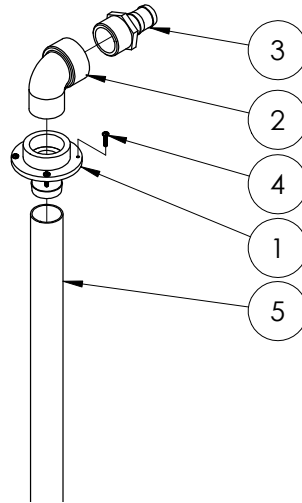

Supermix Agitator

Please note: Agitator fitted with 3mm jet

ITEM NO.	PART NUMBER	DESCRIPTION	QTY.
		Complete Sub Assembly	1
1	502054	Agitator Mixer body with nut and rubber seal	1
2	HB075-100	3/4" x 1" hose barb	1
3	GA5012375	1/2" Brass Elbow & Nut	1
4	PLUG050	Pipe Plug 1/2	1
	006100	Supermix agitator brass elbow o-ring	1

Venturi Filler

Note:

1 x GA5007235 Cobra Clamp 36.0/91.4310 Not Shown

Not all parts supplied with kit 500232 are used in this assembly

GA4903086 Pre-assembled venturi filler

ITEM NO.	PART NUMBER	DESCRIPTION	QTY.
1	500232	Venturi Filler: not assembled	1
2	106625	Hosetail D.25 for FlyNut 1 1/2	1
3	MACH0022	Jet for Arag venturi	1
4	HBF075	Hose barb female 3/4"	1
5	RB075050	Poly Pipe Reducer Bush 3/4 x 1/2	1
6	GA5050205	Hose Lay flat Blue - 32mm cut 405mm	1
7	G10061	O-Ring 29 x 3mm	1

Hopper Tank Inlet

Note:

1 x GA5003325
 2 x 2" SS hose clamp
 Not shown

GA4903098 Complete hopper inlet flange

ITEM NO.	PART NUMBER	DESCRIPTION	QTY.
1	L026A	Barb to suit tank top	1
2	SE200	Elbow 2 street 2 male to 2 female	1
3	HB200-150	Straight Hose Barb 2 x 1 1/2	1
4	GA5000527	Screw 12G x 1 XR STS Pan SS	4
5	GA4673860	50mm PVC Hose cut 1550mm	1
	GA5003325	Stainless Steel 2" clamp (not shown)	1

2" Tank Fill

Note:

1 x GA5003325
 2 x 2" SS hose clamp
 Not shown

GA4903136 Complete 2" tank fill assembly

ITEM NO.	PART NUMBER	DESCRIPTION	QTY.
1	L026A	Barb to suit tank top	1
2	SE200	Elbow 2 street 2 male to 2 female	1
3	HB200	Straight Hose Barb 2"	1
4	GA5000527	Screw 12G x 1 XR STS Pan SS	4
5	GA4673860	50mm PVC Hose cut 1550mm	1
	GA5003325	Stainless Steel 2" Clamp (not shown)	1