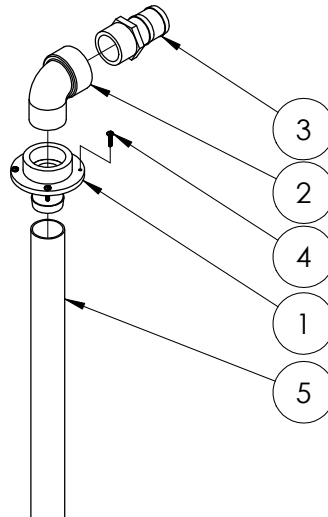

Venturi Filler

Note:

1 x GA5007235 Cobra Clamp 36.0/91.4310 Not Shown

Not all parts supplied with kit 500232 are used in this assembly

GA4903086 Pre-assembled venturi filler

ITEM NO.	PART NUMBER	DESCRIPTION	QTY.
1	500232	Venturi Filler: not assembled	1
2	106625	Hosetail D.25 for FlyNut 1 1/2	1
3	MACH0022	Jet for Arag venturi	1
4	HBF075	Hose barb female 3/4"	1
5	RB075050	Poly Pipe Reducer Bush 3/4 x 1/2	1
6	GA5050205	Hose Lay flat Blue - 32mm cut 405mm	1
7	G10061	O-Ring 29 x 3mm	1

Hopper Tank Inlet

Note:

1 x GA5003325
 2 x 2" SS hose clamp
 Not shown

GA4903098 Complete hopper inlet flange

ITEM NO.	PART NUMBER	DESCRIPTION	QTY.
1	L026A	Barb to suit tank top	1
2	SE200	Elbow 2 street 2 male to 2 female	1
3	HB200-150	Straight Hose Barb 2 x 1 1/2	1
4	GA5000527	Screw 12G x 1 XR STS Pan SS	4
5	GA4673860	50mm PVC Hose cut 1550mm	1
	GA5003325	Stainless Steel 2" clamp (not shown)	1

2" Tank Fill

Note:

1 x GA5003325
 2 x 2" SS hose clamp
 Not shown

GA4903136 Complete 2" tank fill assembly

ITEM NO.	PART NUMBER	DESCRIPTION	QTY.
1	L026A	Barb to suit tank top	1
2	SE200	Elbow 2 street 2 male to 2 female	1
3	HB200	Straight Hose Barb 2"	1
4	GA5000527	Screw 12G x 1 XR STS Pan SS	4
5	GA4673860	50mm PVC Hose cut 1550mm	1
	GA5003325	Stainless Steel 2" Clamp (not shown)	1

Remote Drain

ITEM NO.	PART NUMBER	DESCRIPTION	QTY.
1	GA4653657	Sump ball valve inter drive shaft EF	1
2	GA4653656	Sump ball valve drive flange EF	1
3	GA4653658	Sump ball valve drive shaft EF	1
4	GA5004883	Washer 8mm HD	16
5	GA5004917	M8 Nyloc Nut	7
6	GA5065455	Bolt Gr8.8 M10x30	2
7	GA5000141	M10 Nyloc Nut	2
8	GA5000117	Washer 10mm SS Heavy duty	4
9	GA4513440	UNI ROD ALIGNING & SUMP HOSE HANGER PLATE	1
10	F70661A	UNI ROD HANGER PLATE	1
11	F70662A	UNI ROD CLAMPING PLATE	1
12	GA5004711	M8x25 bolt	8
13	GA5004919	M8 Spring washer SS	3
14	GA5003645	5-16 x 1 I-4 Flat washer SS	1
15	GA5001893	M24 Washer HD SS	1
16	GA5011465	M8x16 bolt H/T	2