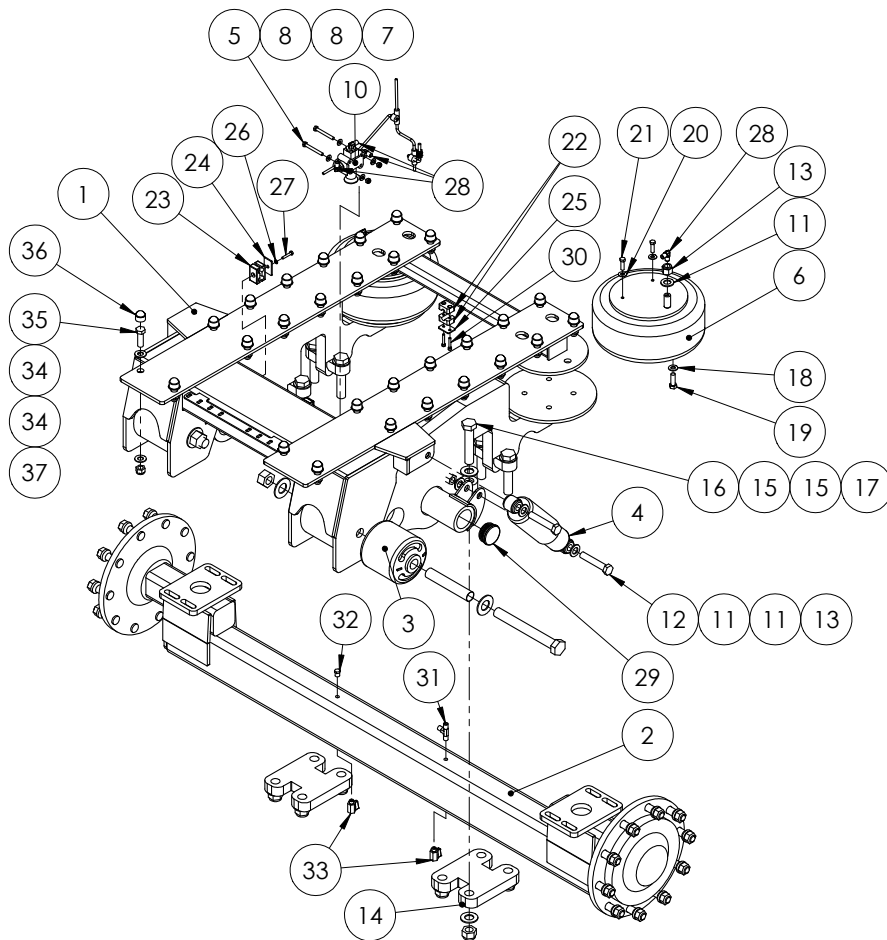

Chapter 12

WHEELS, AXLES & MUDGUARDS

Air Bag Axle

ITEM NO.	PART NUMBER	DESCRIPTION	QTY.
1	GA4652810	Prairie/Advance EF Airbag frame	1
2	GA4656930	Axle EF AirBag 2100mm 10 Stud	1
3	GA5066455	Trifunctional bush suit ADV EF	2
4	GA5015139	High control shocker	2
5	GA5004738	Bolt M8 x 70 HT ZP	2
6	GA5005311	Air spring HT230 single air stud	2
7	GA5004917	M8 Nyloc Nut	2
8	GA5004883	Washer 8mm HD	4
9	GA5002539	3/4 Z/P Comm Flat Washers	1