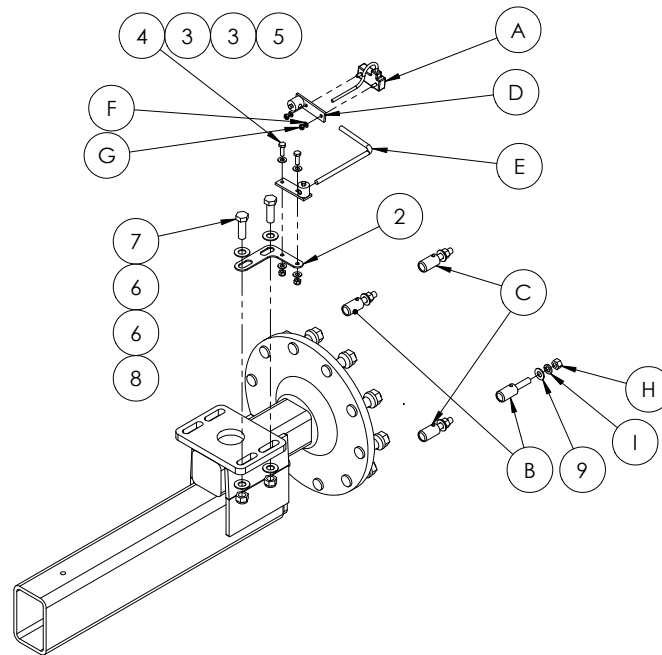

Wheel Speed Sensor

Wheel speed sensor kit 0630171152

Item No	Part No	Description	Quantity
A	0630171149	Speed sensor with 7 1/2 ft cable	1
B	0630159402	Red magnet north	2
C	0630159403	Black magnet south	2
D	0630159483	Turret assembly	2
E	1070159472	Speed sensor rod	1
F	3131000016	1/4 lock washer	2
G	3121001031	1/4-20 Hex nut	2
H	3121001043	1/2-13 Hex nut	
I	3131000028	1/2 lock washer	4

ITEM NUMBER	PART NUMBER	DESCRIPTION	QTY.
1	0630171152	Raven Wheel speed sensor kit	1
2	GA4534520	Speed Sensor Tab Bolt On	1
3	GA5004883	Washer 8mm HD	4
4	GA5004711	M8x25 bolt	2
5	GA5004917	M8 Nyloc Nut	2
6	GA5001009	Flat washer M16 HD	4
7	GA5000931	M16x50 bolt	2
8	GA5001029	M16 Nyloc nut	2
9	GA5017615	Washer 1/2 Flat ZP Heavy Duty	4