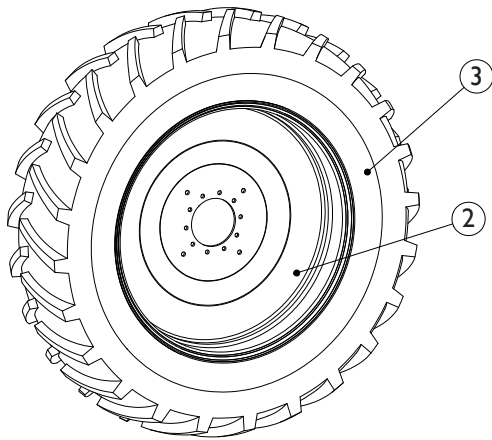

Wheels

Please note wheels are fitted as a left and right hand pair. So when ordering complete wheel and tyre unit, please note on the order which side is required. Rims are supplied painted and with speed sensor holes.

18.4 x 38 wheels		
Item	Part number	Description
1	GA4901410	Complete wheel and tyre
2	GA5018820	38" x 15" Wheel, 10 stud, 0 offset
3	GA5001108	18.4x38 Tyre 16 ply

20.8 x 42 wheels		
Item	Part number	Description
1	GA4901415	Complete wheel and tyre
2	GA5001105	42" x 18" Wheel, 10 stud, 0 offset
3	GA5020830	20.8x42 Tyre 16 ply

Wheel Nuts	
Part number	Description
GA5018892	22mm wheel nut
GA5018900	M22 Tapered washer