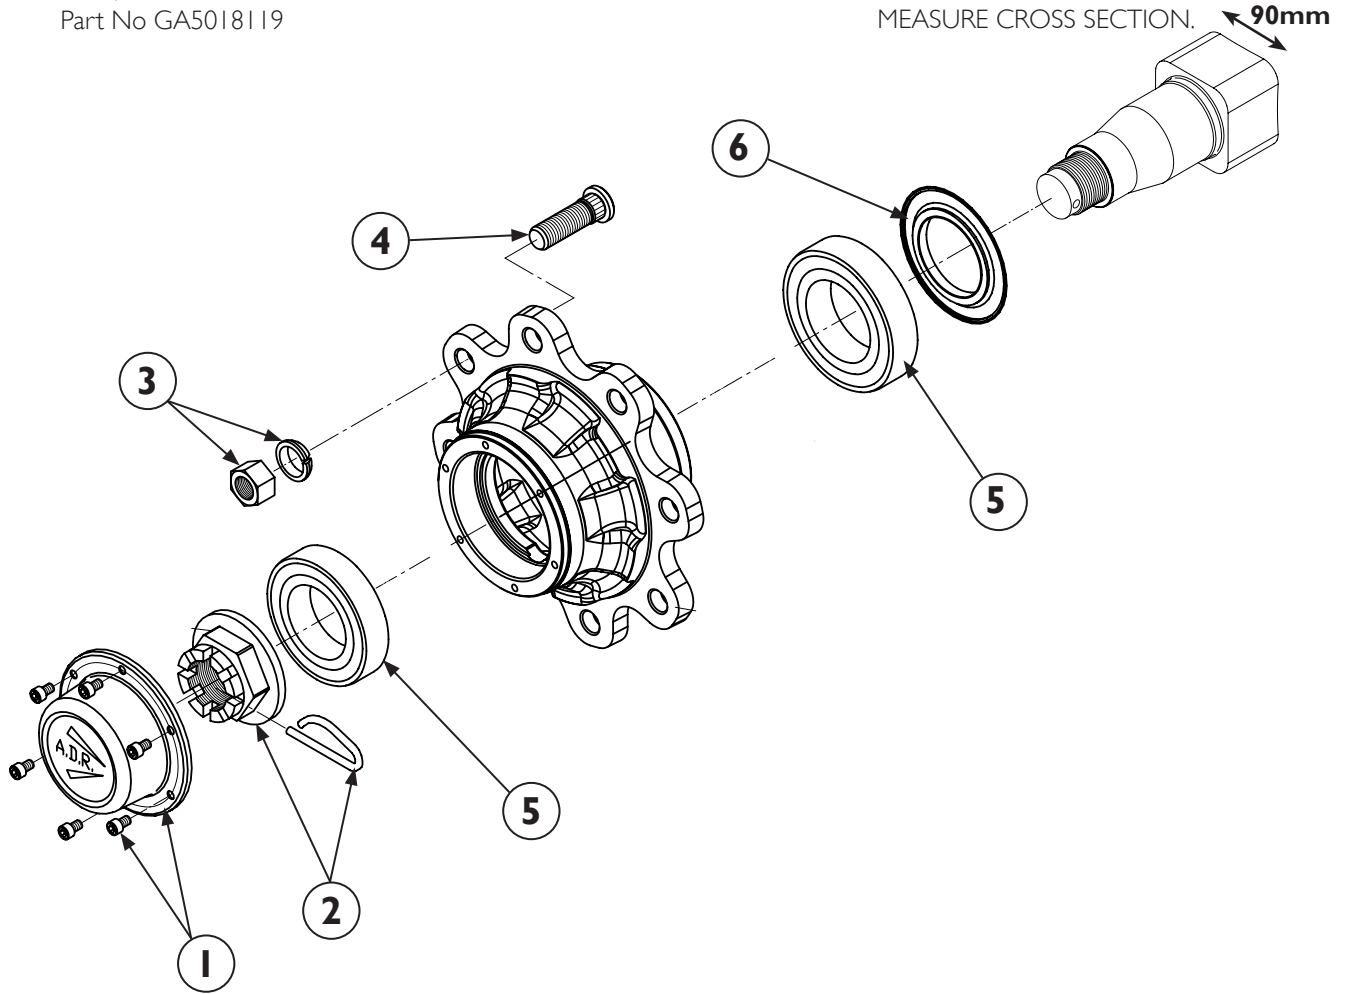

ITEM NUMBER	PART NUMBER	DESCRIPTION	QTY.
1	0630171152	Raven Wheel speed sensor kit	1
2	GA4534520	Speed Sensor Tab Bolt On	1
3	GA5004883	Washer 8mm HD	4
4	GA5004711	M8x25 bolt	2
5	GA5004917	M8 Nyloc Nut	2
6	GA5001009	Flat washer M16 HD	4
7	GA5000931	M16x50 bolt	2
8	GA5001029	M16 Nyloc nut	2
9	GA5017615	Washer 1/2 Flat ZP Heavy Duty	4

18.4 x 38 wheels		
Item	Part number	Description
1	GA4901410	Complete wheel and tyre
2	GA5018820	38" x 15" Wheel, 10 stud, 0 offset
3	GA5001108	18.4x38 Tyre 16 ply

20.8 x 42 wheels		
Item	Part number	Description
1	GA4901415	Complete wheel and tyre
2	GA5001105	42" x 18" Wheel, 10 stud, 0 offset
3	GA5020830	20.8x42 Tyre 16 ply

Wheel Nuts	
Part number	Description
GA5018892	22mm wheel nut
GA5018900	M22 Tapered washer

Hub - 90 Series

Complete 90 Series Hubs/Stub Axles Available
Part No GA5018119

TO DETERMINE SIZE/SERIES,
MEASURE CROSS SECTION.

ITEM NO.	PART NUMBER	DESCRIPTION	QTY.
1	GA5052120	90 Series Cap Kit	1
2	GA5052190	80/90 Series Crown Nut Kit	1
3	GA5052165	90/110 Series Nut Kit	1
4	GA5052205	90 Series Stud Kit	1
5	GA5052200	90 Series Bearing Kit	1
6	GA5052195	90 Series Heavy duty seal	1