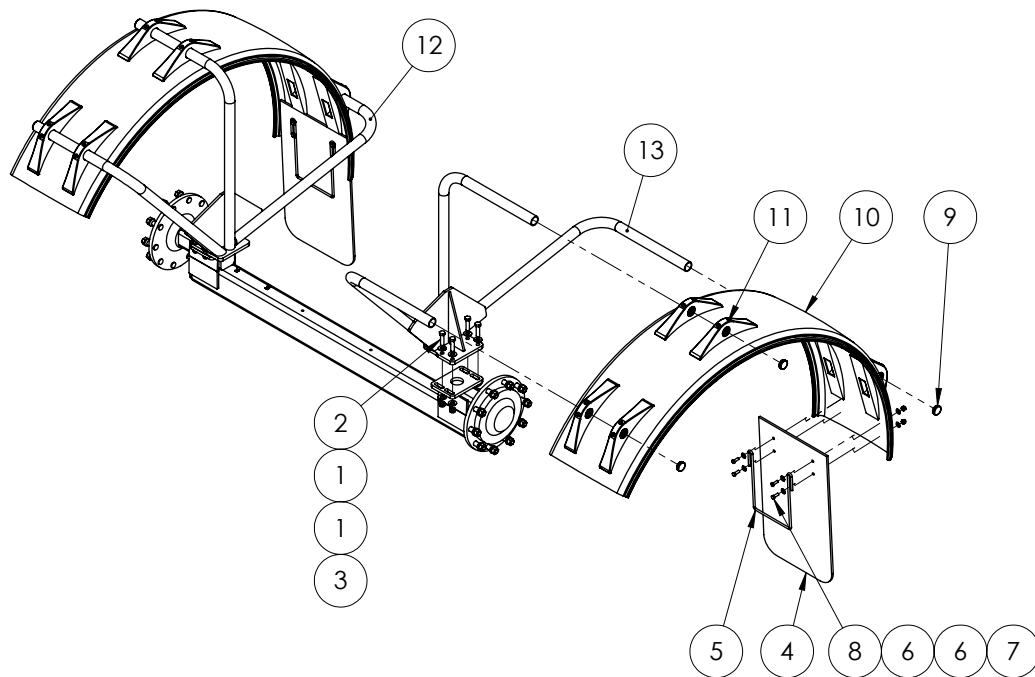

Air Bag Axle

ITEM NO.	PART NUMBER	DESCRIPTION	QTY.
10	GA5010867	Ride height levelling valve (includes lever arms)	1
11	GA5001739	M20 Heavy Duty Flat Washer	13
12	GA5049490	Bolt 3/4 x 4 UNC HT ZP	4
13	GA5048430	3/4" UNC Nyloc Nut	6
14	GA4632050	Suspension narrow retainer	2
15	GA5017659	Washer 1" Flat HD ZP	16
16	GA5006031	1" x 5" UNC Bolt (2050mm axles)	8
	GA5006151	1" x 8" UNF Bolt (3000mm axles)	
17	GA5012439	1" Nyloc Nut UNC ZP (2050mm axles)	8
	GA5012445	1" Nyloc Nut UNF ZP (3000mm axles)	
18	GA5017615	Washer 1/2 Flat ZP Heavy Duty	8
19	GA5068715	1/2 In UNC x 1.5 In Bolt	8
20	GA5017623	Washer 3/8 Flat ZP Heavy Duty	4
21	GA5002599	Set Screw 3/8 x 1 1/4 UNC S/Steel	4
22	RCS-14J	Single Clamp Jaws PP Gr3 14mm	4
23	RCD-14J	Double Clamp Jaws PP Gr 214mm	4
24	RCD-2PT	Double Clamp Plate Top GR2	2
25	RCS-2PT	Single Clamp Top Plate grp 2	2
26	GA5004447	M6 Spring washer SS	2
27	GA5011405	M6x35 bolt	2
28	S49-0404	Ryco 1/4" 90 Deg Elbow	5
29	GA5051366	Insert round 63.5 x 1.25 - 2.0mm	2
30	GA5011425	M6 x 35mm Cap Screw	4
31	S50-040404	Tee 1/4" BSPT	1
32	GA5069335	Plug 1/4" BSPT Brass	1
33	GA5018323	1/4" M-F Ball Valve (SS)	2
34	GA5001009	Flat washer M16 HD	56
35	GA5000931	M16x50 bolt	28
36	GA5075080	Hex nut protection cap suit M16 black	28
37	GA5001029	M16 Nyloc nut	28

Note: Rubber tee suit ride height levelling valve - GA5014651

Mudguards

ITEM NO.	PART NUMBER	DESCRIPTION	QTY.
1	GA5001043	M16 SS washer	16
2	GA5000939	M16x60 bolt	8
3	GA5001029	M16 Nyloc nut	8
4	GA5011949	Goldacres Mudflap	2
5	GA5075070	Anti sail mudguard bracket	2
6	GA5002565	Washer 3/8 x 1" Flat SS	16
7	GA5011133	Nut M10 Dome nut SS	8
8	GA5006145	M10 x 30 SS Bolt	8
9	GA5003925	Insert round 45mm x 0.8 - 3.0mm	6
10	GA5066976	Mudguard 510W x R1010 - Suits 18.4x38 & 20.8x42 tyres	2
	GA5004263	Mudguard 630W x R1000 - Suits 24.5x32 & 30.5x32 tyres	
11	GA5066977	Mudguard Mounting Bracket Dunloflex (H50.660)	12
12			1
13		Refer to tables below for mudguard bracket part numbers	1