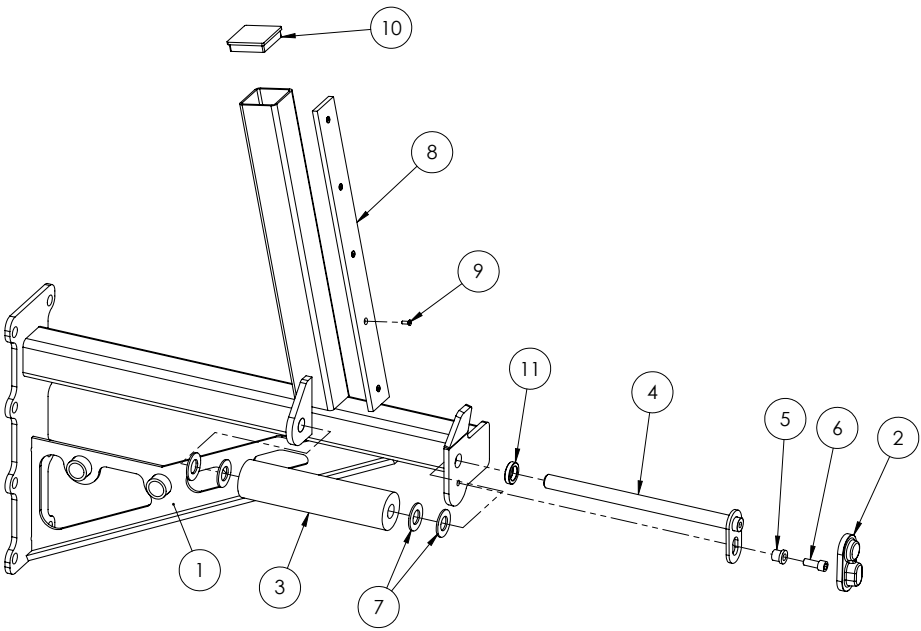

Chapter I

CHASSIS

H Frame

ITEM NO.	PART NUMBER	DESCRIPTION	QTY.
1	GA4654181	H-Frame suit praire 4000-6500L 201 I	1
2	GA4658161	Ladder suit 2013 Prairie	1
3	GA4905660	Boom Rest with Roller Sub-assem RH	1
4	GA4905655	Boom Rest with Roller Sub-assem LH	1
5	GA5075120	Heavy Duty Exhaust Clamp 36mm	2
6	GA5000577	M12 SS HD Washer	2
7	GA5000575	M12 Spring washer SS	2
8	GA5000307	M12x30 bolt	2
9	GA5001043	M16 SS washer	16
10	GA5000939	M16x60 bolt	8
11	GA5001029	M16 Nyloc nut	8
12	GA5005259	Air Filter	1
13	HB100-075	1" male thread x 3/4" barb	1
14	GA4659850	6500L Eco Chassis (not shown)	1

Boom Rest - LH

ITEM NO.	PART NUMBER	DESCRIPTION	QTY.
1	GA5070700	Boom Rest Roller Prairie	1
2	GA5067885	Pin cover - plastic	1
3	GA5017659	Washer 1" Flat HD ZP	4
4	MACH0152	12mm Bolt Bush suit para lift pins	1
5	GA5000307	M12x30 GR12.9 ZP unbrako	1
6	GA4658745	Pin - suit boom rest roller	1
7	GA5052345	75 x 75 mm square tube insert black	1
8	GA5066630	Plastic Wear Strip Polystone	1
9	GA5051230	M5x16mm FHCS SS	5
10	GA4659675	Boom Rest Prairie LH 4000, 5000, 6500	1
11	GA4572135	Paralift spacer bush	1

Boom Rest - RH

ITEM NO.	PART NUMBER	DESCRIPTION	QTY.
1	GA4659670	Boom Rest Prairie RH 4000, 5000, 6500	1
2	GA5067885	Pin cover - plastic	1
3	GA5070700	Boom Rest Roller Prairie	1
4	GA4658745	Pin - suit boom rest roller	1
5	MACH0152	12mm Bolt Bush suit para lift pins	1
6	GA5000307	M12x30 GR12.9 ZP unbrako	1
7	GA5017659	Washer 1" Flat HD ZP	4
8	GA5066630	Plastic Wear Strip Polystone	1
9	GA5051230	M5x16mm FHCS SS	5
10	GA5052345	75 x 75 mm square tube insert black	1
11	GA4572135	Paralift spacer bush	1