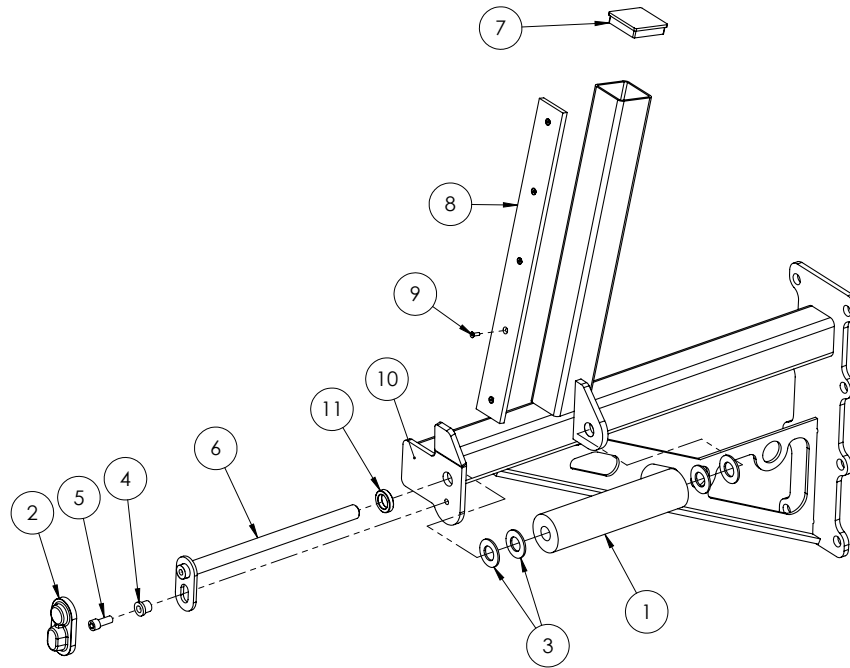

Chapter I

CHASSIS

H Frame

ITEM NO.	PART NUMBER	DESCRIPTION	QTY.
1	GA4654181	H-Frame suit praire 4000-6500L 201 I	1
2	GA4658161	Ladder suit 2013 Prairie	1
3	GA4905660	Boom Rest with Roller Sub-assem RH	1
4	GA4905655	Boom Rest with Roller Sub-assem LH	1
5	GA5075120	Heavy Duty Exhaust Clamp 36mm	2
6	GA5000577	M12 SS HD Washer	2
7	GA5000575	M12 Spring washer SS	2
8	GA5000307	M12x30 bolt	2
9	GA5001043	M16 SS washer	16
10	GA5000939	M16x60 bolt	8
11	GA5001029	M16 Nyloc nut	8
12	GA5005259	Air Filter	1
13	HB100-075	1" male thread x 3/4" barb	1
14	GA4659850	6500L Eco Chassis (not shown)	1

Boom Rest - LH

ITEM NO.	PART NUMBER	DESCRIPTION	QTY.
1	GA5070700	Boom Rest Roller Prairie	1
2	GA5067885	Pin cover - plastic	1
3	GA5017659	Washer 1" Flat HD ZP	4
4	MACH0152	12mm Bolt Bush suit para lift pins	1
5	GA5000307	M12x30 GR12.9 ZP unbrako	1
6	GA4658745	Pin - suit boom rest roller	1
7	GA5052345	75 x 75 mm square tube insert black	1
8	GA5066630	Plastic Wear Strip Polystone	1
9	GA5051230	M5x16mm FHCS SS	5
10	GA4659675	Boom Rest Prairie LH 4000, 5000, 6500	1
11	GA4572135	Paralift spacer bush	1

Boom Rest - RH

ITEM NO.	PART NUMBER	DESCRIPTION	QTY.
1	GA4659670	Boom Rest Prairie RH 4000, 5000, 6500	1
2	GA5067885	Pin cover - plastic	1
3	GA5070700	Boom Rest Roller Prairie	1
4	GA4658745	Pin - suit boom rest roller	1
5	MACH0152	12mm Bolt Bush suit para lift pins	1
6	GA5000307	M12x30 GR12.9 ZP unbrako	1
7	GA5017659	Washer 1" Flat HD ZP	4
8	GA5066630	Plastic Wear Strip Polystone	1
9	GA5051230	M5x16mm FHCS SS	5
10	GA5052345	75 x 75 mm square tube insert black	1
11	GA4572135	Paralift spacer bush	1