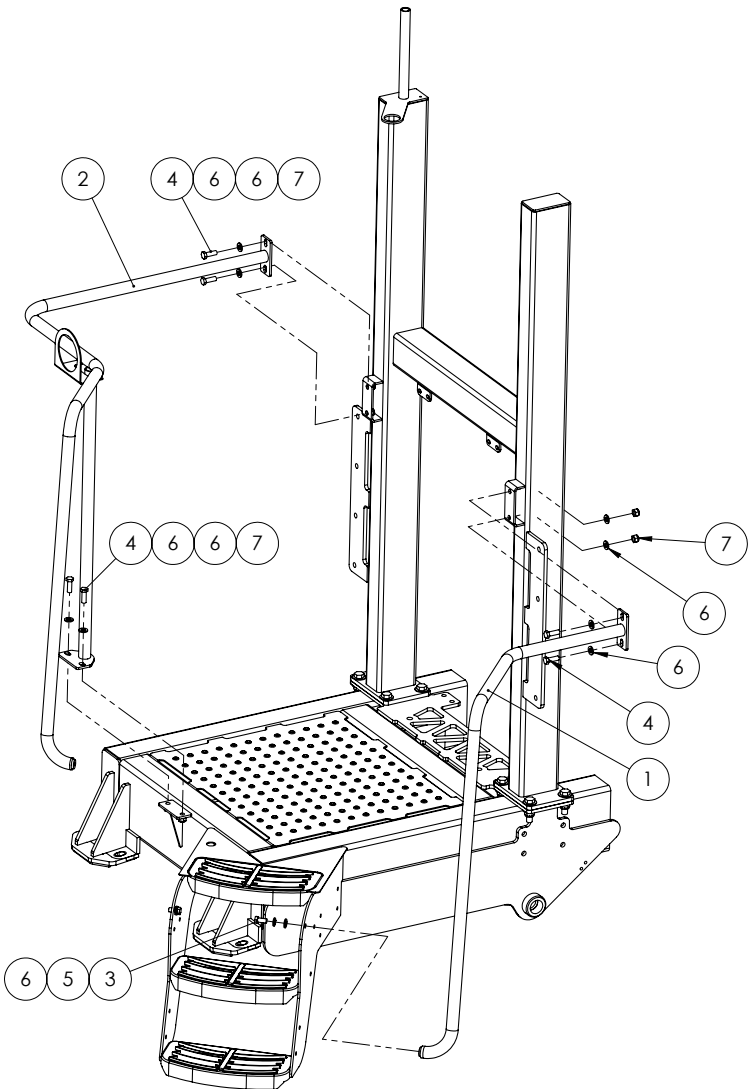

Hand Rails

ITEM NO.	PART NUMBER	DESCRIPTION	QTY.
1	GA4659660	LH side hand rail	1
2	GA4659855	Handrail Prairie Eco 6500L	1
3	GA5000295	Set screw HT M12 x 25	2
4	GA5000311	M12x35 Bolt	6
5	GA5000575	M12 Spring washer SS	2
6	GA5000577	M12 SS HD Washer	14
7	GA5012461	M12 Nyloc nut Z/P	6