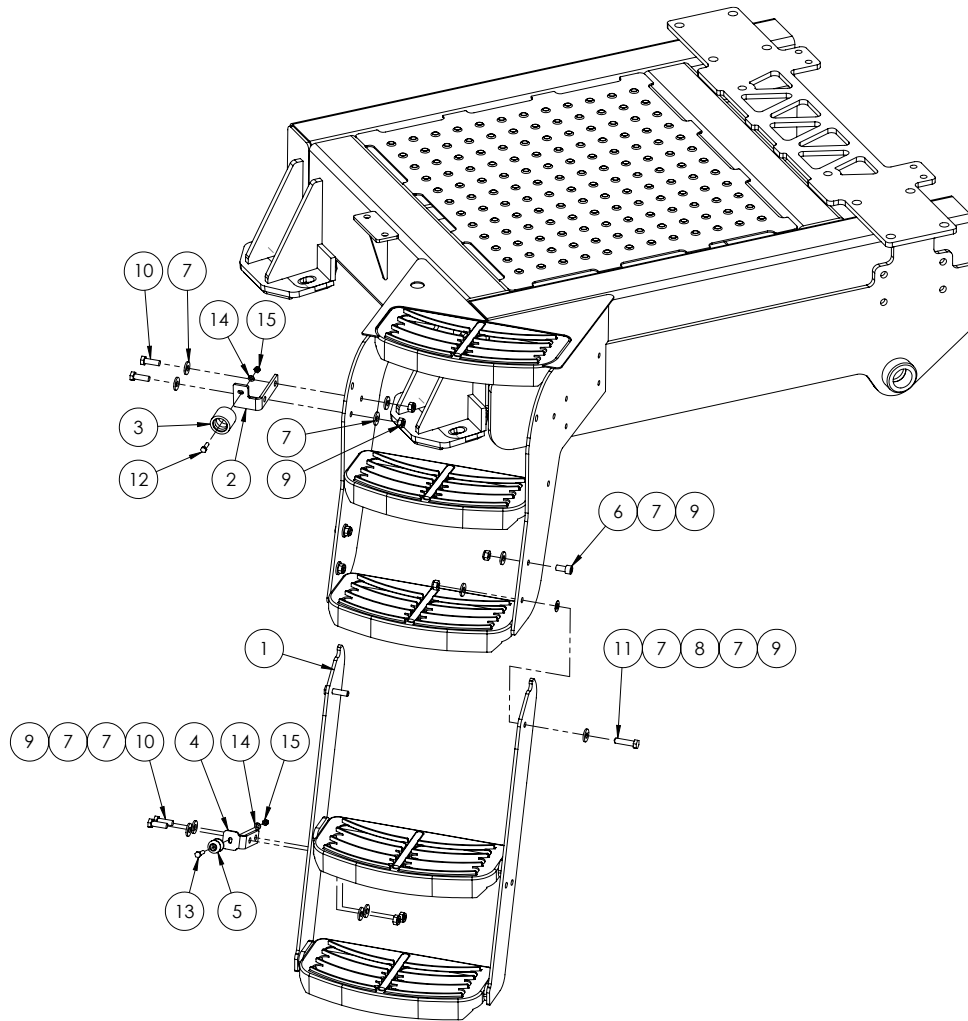

Boom Rest - LH

ITEM NO.	PART NUMBER	DESCRIPTION	QTY.
1	GA5070700	Boom Rest Roller Prairie	1
2	GA5067885	Pin cover - plastic	1
3	GA5017659	Washer 1" Flat HD ZP	4
4	MACH0152	12mm Bolt Bush suit para lift pins	1
5	GA5000307	M12x30 GR12.9 ZP unbrako	1
6	GA4658745	Pin - suit boom rest roller	1
7	GA5052345	75 x 75 mm square tube insert black	1
8	GA5066630	Plastic Wear Strip Polystone	1
9	GA5051230	M5x16mm FHCS SS	5
10	GA4659675	Boom Rest Prairie LH 4000, 5000, 6500	1
11	GA4572135	Paralift spacer bush	1

Boom Rest - RH

ITEM NO.	PART NUMBER	DESCRIPTION	QTY.
1	GA4659670	Boom Rest Prairie RH 4000, 5000, 6500	1
2	GA5067885	Pin cover - plastic	1
3	GA5070700	Boom Rest Roller Prairie	1
4	GA4658745	Pin - suit boom rest roller	1
5	MACH0152	12mm Bolt Bush suit para lift pins	1
6	GA5000307	M12x30 GR12.9 ZP unbrako	1
7	GA5017659	Washer 1" Flat HD ZP	4
8	GA5066630	Plastic Wear Strip Polystone	1
9	GA5051230	M5x16mm FHCS SS	5
10	GA5052345	75 x 75 mm square tube insert black	1
11	GA4572135	Paralift spacer bush	1

Front Steps

ITEM NO.	PART NUMBER	DESCRIPTION	QTY.
1	GA4659690	Lower Ladder Prairie, Special 2013	1
2	F70684A	Upper catch mounting plate LH	1
3	GA5008629	female rubber door holder (black)	1
4	GA4522617	Latch plate suit prairie EF narrow step	1
5	GA5011607	Male rubber door holder	1
6	GA5011153	M10x20 Unbrako	2
7	GA5000117	Washer 10mm SS Heavy duty	14
8	GA5000115	Washer flat SS 10mm	2
9	GA5000141	M10 Nyloc Nut	8
10	GA5065455	Bolt Gr8.8 M10x30	4
11	GA5006071	Bolt M10x40 GR10.9 ZP	2
12	GA5004065	M6x20 bolt	1
13	GA5004079	M6x30 bolt	1
14	GA5004437	M6 SS Washer	2
15	GA5048115	M6 Nyloc Nut SS	2

Hand rail gauge assembly

ITEM NO.	PART NUMBER	DESCRIPTION	QTY.
1	GA4948460	Pressure gauge large face 160PSI	1
2	GA5000577	M12 SS HD Washer	2
3	GA5048300	1/4 Female brass Tee	1
4	GA5018323	1/4" M-F Ball Valve (SS)	1
5	GA5016233	Elbow - Swivel 6mm x 1/4"	2