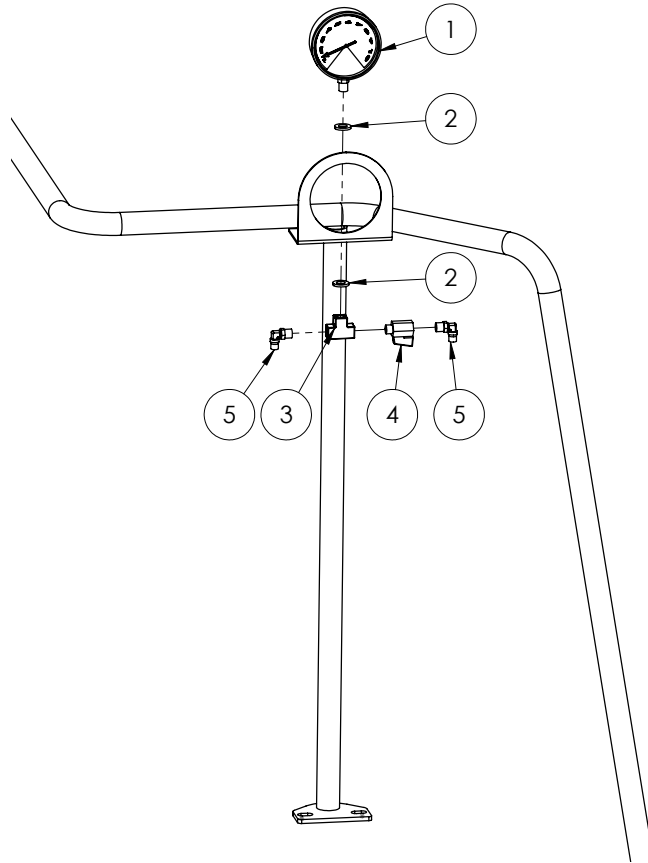

Boom Rest - RH

ITEM NO.	PART NUMBER	DESCRIPTION	QTY.
1	GA4659670	Boom Rest Prairie RH 4000, 5000, 6500	1
2	GA5067885	Pin cover - plastic	1
3	GA5070700	Boom Rest Roller Prairie	1
4	GA4658745	Pin - suit boom rest roller	1
5	MACH0152	12mm Bolt Bush suit para lift pins	1
6	GA5000307	M12x30 GR12.9 ZP unbrako	1
7	GA5017659	Washer 1" Flat HD ZP	4
8	GA5066630	Plastic Wear Strip Polystone	1
9	GA5051230	M5x16mm FHCS SS	5
10	GA5052345	75 x 75 mm square tube insert black	1
11	GA4572135	Paralift spacer bush	1

Front Steps

ITEM NO.	PART NUMBER	DESCRIPTION	QTY.
1	GA4659690	Lower Ladder Prairie, Special 2013	1
2	F70684A	Upper catch mounting plate LH	1
3	GA5008629	female rubber door holder (black)	1
4	GA4522617	Latch plate suit prairie EF narrow step	1
5	GA5011607	Male rubber door holder	1
6	GA5011153	M10x20 Unbrako	2
7	GA5000117	Washer 10mm SS Heavy duty	14
8	GA5000115	Washer flat SS 10mm	2
9	GA5000141	M10 Nyloc Nut	8
10	GA5065455	Bolt Gr8.8 M10x30	4
11	GA5006071	Bolt M10x40 GR10.9 ZP	2
12	GA5004065	M6x20 bolt	1
13	GA5004079	M6x30 bolt	1
14	GA5004437	M6 SS Washer	2
15	GA5048115	M6 Nyloc Nut SS	2

Hand Rails

ITEM NO.	PART NUMBER	DESCRIPTION	QTY.
1	GA4659660	LH side hand rail	1
2	GA4659855	Handrail Prairie Eco 6500L	1
3	GA5000295	Set screw HT M12 x 25	2
4	GA5000311	M12x35 Bolt	6
5	GA5000575	M12 Spring washer SS	2
6	GA5000577	M12 SS HD Washer	14
7	GA5012461	M12 Nyloc nut Z/P	6

Hand rail gauge assembly

ITEM NO.	PART NUMBER	DESCRIPTION	QTY.
1	GA4948460	Pressure gauge large face 160PSI	1
2	GA5000577	M12 SS HD Washer	2
3	GA5048300	1/4 Female brass Tee	1
4	GA5018323	1/4" M-F Ball Valve (SS)	1
5	GA5016233	Elbow - Swivel 6mm x 1/4"	2