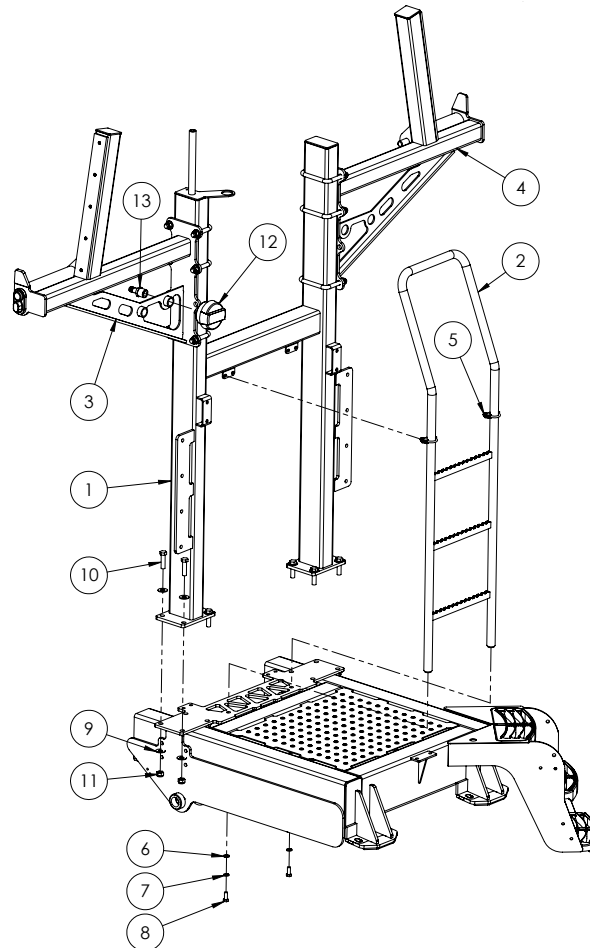

Chapter I

CHASSIS

H Frame

ITEM NO.	PART NUMBER	DESCRIPTION	QTY.
1	GA4654181	H-Frame suit praire 4000-6500L 201 I	1
2	GA4658161	Ladder suit 2013 Prairie	1
3	GA4905660	Boom Rest with Roller Sub-assem RH	1
4	GA4905655	Boom Rest with Roller Sub-assem LH	1
5	GA5075120	Heavy Duty Exhaust Clamp 36mm	2
6	GA5000577	M12 SS HD Washer	2
7	GA5000575	M12 Spring washer SS	2
8	GA5000307	M12x30 bolt	2
9	GA5001043	M16 SS washer	16
10	GA5000939	M16x60 bolt	8
11	GA5001029	M16 Nyloc nut	8
12	GA5005259	Air Filter	1
13	HB100-075	1" male thread x 3/4" barb	1
14	GA4659850	6500L Eco Chassis (not shown)	1

Boom Rest - LH

ITEM NO.	PART NUMBER	DESCRIPTION	QTY.
1	GA5070700	Boom Rest Roller Prairie	1
2	GA5067885	Pin cover - plastic	1
3	GA5017659	Washer 1" Flat HD ZP	4
4	MACH0152	12mm Bolt Bush suit para lift pins	1
5	GA5000307	M12x30 GR12.9 ZP unbrako	1
6	GA4658745	Pin - suit boom rest roller	1
7	GA5052345	75 x 75 mm square tube insert black	1
8	GA5066630	Plastic Wear Strip Polystone	1
9	GA5051230	M5x16mm FHCS SS	5
10	GA4659675	Boom Rest Prairie LH 4000, 5000, 6500	1
11	GA4572135	Paralift spacer bush	1

Boom Rest - RH

ITEM NO.	PART NUMBER	DESCRIPTION	QTY.
1	GA4659670	Boom Rest Prairie RH 4000, 5000, 6500	1
2	GA5067885	Pin cover - plastic	1
3	GA5070700	Boom Rest Roller Prairie	1
4	GA4658745	Pin - suit boom rest roller	1
5	MACH0152	12mm Bolt Bush suit para lift pins	1
6	GA5000307	M12x30 GR12.9 ZP unbrako	1
7	GA5017659	Washer 1" Flat HD ZP	4
8	GA5066630	Plastic Wear Strip Polystone	1
9	GA5051230	M5x16mm FHCS SS	5
10	GA5052345	75 x 75 mm square tube insert black	1
11	GA4572135	Paralift spacer bush	1