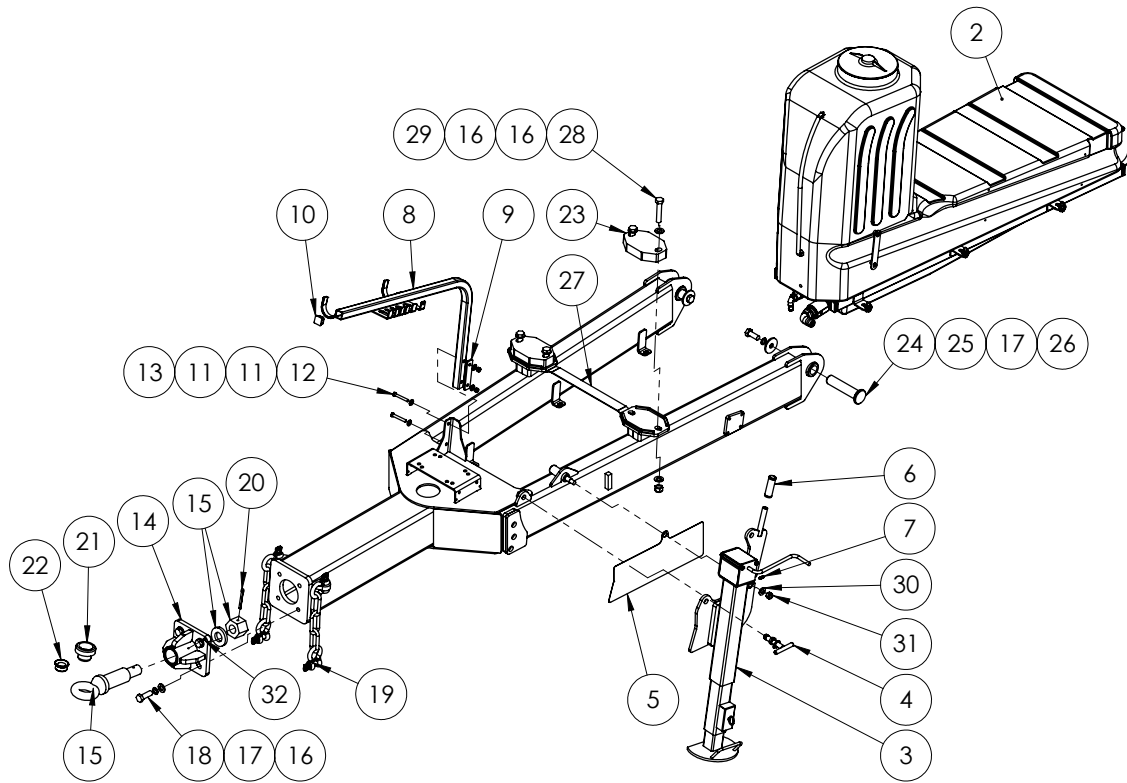

Pull

Chain and rings that retain the jack bolt are not shown
2x GA5002077 Key ring
1x Chain (GA5001491) 2mm x 20 (cut 250mm)
Safety tow Chain not listed
2x 1m GA5065030

Note: GA4905650 - Chain safety complete kit MY13

ITEM NO.	PART NUMBER	DESCRIPTION	QTY.
1	GA4659545	Pull Prairie 4000, 5000 and 6500 MY13	1
2	GA4901125-EF	Tank, 400 flush water belly tank with frame. (refer to chapter 3 for further information on the flush tank)	1
3	GA4656436	Jack Prairie advance 08	1
4	GA4656437	Jack Prairie advance 08T bolt	1
5	GA4522297	Prairie EF jack wear plate	1
6	GA5066700	Handle bar grip suit jack handle black	1
7	GA5009639	Grease Nipple 1/4" UNF Long	1
8	GA4657665	Hose support arm suit EF pull	1
9	GA4522926	EF pull hose support backing plate	1
10	GA5002911	35x35 tube insert	1
11	GA5000117	Washer 10mm SS Heavy duty	4
12	GA5011163	M10x70 bolt ZP G8.8	2
13	GA5000141	M10 Nyloc Nut	2
14	GA4659555	Welded towing eye - angled MY13	1
15	GA5016243	Swivel Tow Eye (minus bush)	1

Continued over page