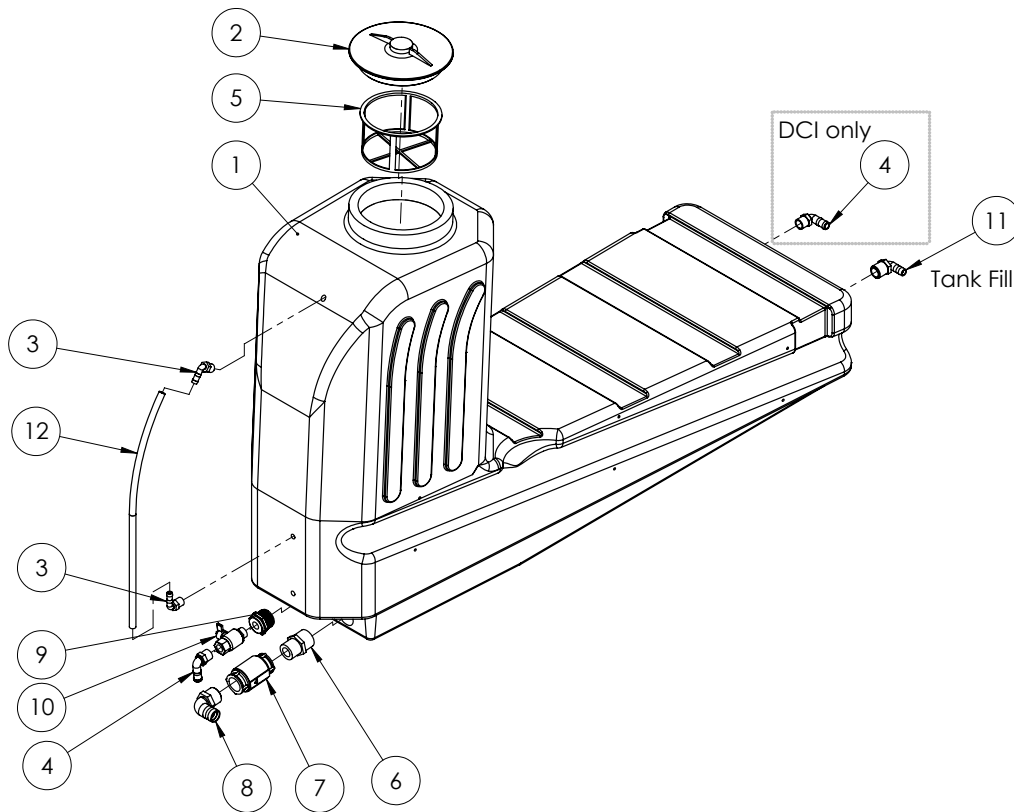

Chapter 3

FLUSH TANK

400lt Belly Tank

ITEM NO.	PART NUMBER	DESCRIPTION	QTY.
1	GA5018367	Tank 400L underbelly	1
2	352022	Small Lid D255 c/w breather	1
3	HB050-90	Hose Barb Elbow 1/2	2
4	HB075-90	hose barb elbow 3/4" thread 3/4" barb	2
5	300110	Basket Filter D.204x115	1
6	RN150125	Reducing nipple 1 1/2" to 1 1/4"	1
7	GA5017361	Non return valve 1-1/4"	1
8	HB125-90	90° Poly Hose Barb Elbow 1 1/4	1
9	RB150075	Reducing bush 1 1/2" to 3/4"	1
10	GA5018315	Ball Valve Male / Female TEE 3/4"	1
11	HB100-075-90	1" MPT X 3/4" Hose Shank-90 Deg	1
12	HOS12SIGHT	12mm sight tube - cut 660mm long	1

400lt Belly Tank Frame

ITEM NO.	PART NUMBER	DESCRIPTION	QTY.
1	GA4654320	Rinse tank frame	1
2	F70681A	Hose retaining strap for belly tank	2
3	GA5011405	M6x35 bolt	4
4	GA5004437	M6 SS Washer	4
5	GA4552075	crush tube 10.2x15x15	4
6	GA5000587	M12 WASHER	12
7	GA5000311	M12x35 Bolt	6
8	GA5012461	M12 Nyloc nut Z/P	6
9	GA4903087	Preassembled 400L Belly Tank	1
10	GA5003733	End Cap, 50x25 RHS	4