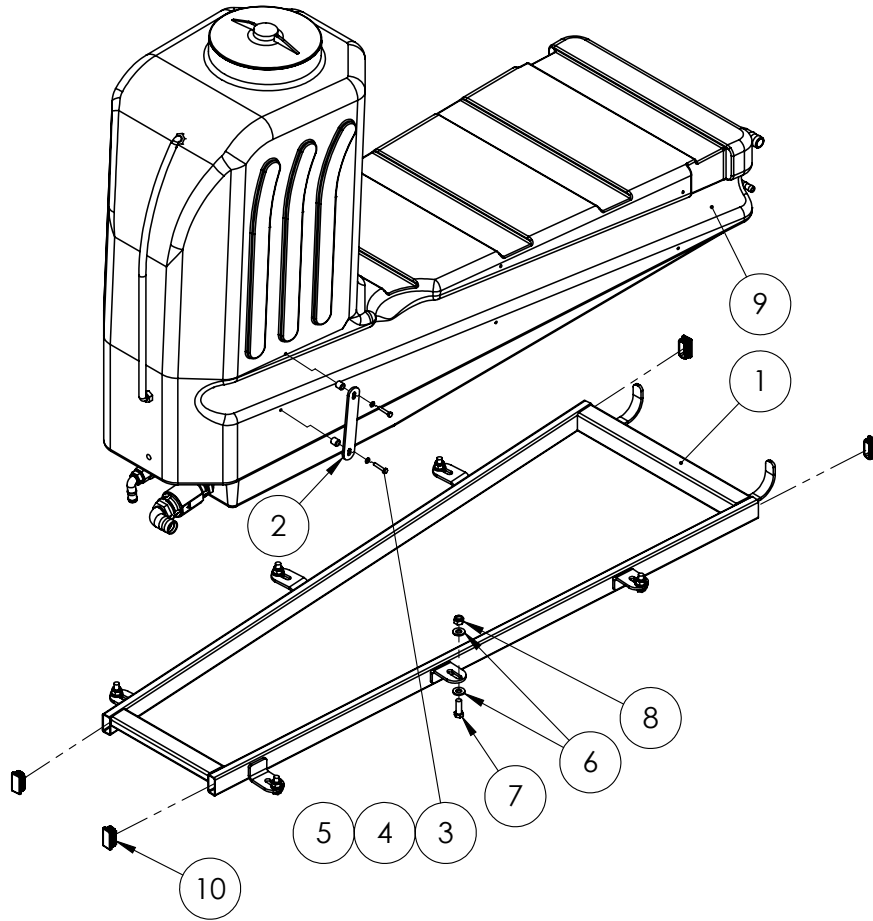

Chapter 3

FLUSH TANK

400lt Belly Tank

ITEM NO.	PART NUMBER	DESCRIPTION	QTY.
1	GA5018367	Tank 400L underbelly	1
2	352022	Small Lid D255 c/w breather	1
3	HB050-90	Hose Barb Elbow 1/2	2
4	HB075-90	hose barb elbow 3/4" thread 3/4" barb	2
5	300110	Basket Filter D.204x115	1
6	RN150125	Reducing nipple 1 1/2" to 1 1/4"	1
7	GA5017361	Non return valve 1-1/4"	1
8	HB125-90	90° Poly Hose Barb Elbow 1 1/4	1
9	RB150075	Reducing bush 1 1/2" to 3/4"	1
10	GA5018315	Ball Valve Male / Female TEE 3/4"	1
11	HB100-075-90	1" MPT X 3/4" Hose Shank-90 Deg	1
12	HOS12SIGHT	12mm sight tube - cut 660mm long	1

400lt Belly Tank Frame

ITEM NO.	PART NUMBER	DESCRIPTION	QTY.
1	GA4654320	Rinse tank frame	1
2	F70681A	Hose retaining strap for belly tank	2
3	GA5011405	M6x35 bolt	4
4	GA5004437	M6 SS Washer	4
5	GA4552075	crush tube 10.2x15x15	4
6	GA5000587	M12 WASHER	12
7	GA5000311	M12x35 Bolt	6
8	GA5012461	M12 Nyloc nut Z/P	6
9	GA4903087	Preassembled 400L Belly Tank	1
10	GA5003733	End Cap, 50x25 RHS	4