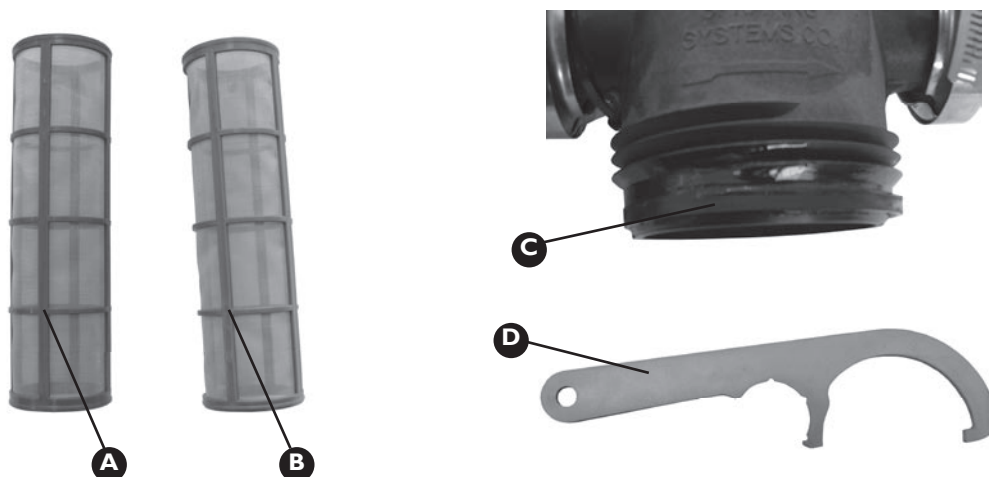

REPLACEMENT PRESSURE FILTER PARTS

Item	Part No	Description
A	CPI5941-4-SSPP	80 Mesh Screen (Blue)
B	CPI5941-5-SSPP	100 Mesh Screen (Green)
C	CP48656	O-ring
D	GA4522610	Tool for Removing Pressure Filter Housing