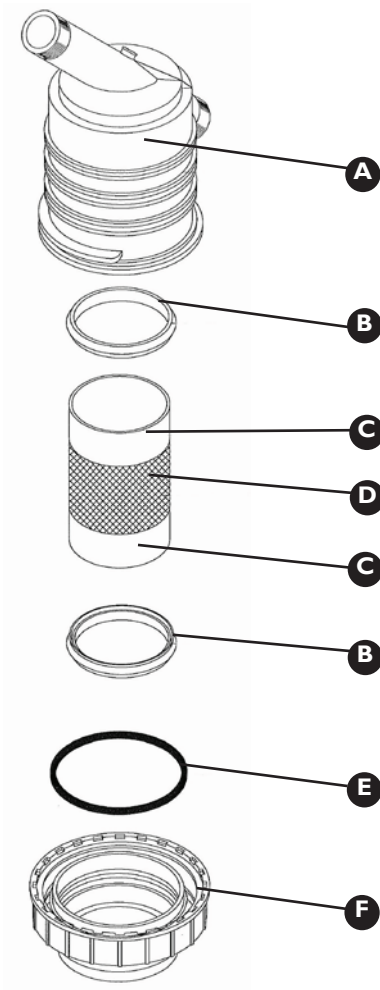

FILL FILTER

Item	Part No	Description
A	C00002066	Fill Filter Body
B	G00000025	Screen Seal
C	GA5000421	Fill Filter Screen Sock
D	C00100064	120 Mesh Screen
E	G00001170	O-Ring
F	C00201031	Fill Filter End Cap

For filter assembly refer to Chapter 5 LH Pod, * Standard Fitment, other screens available upon request.