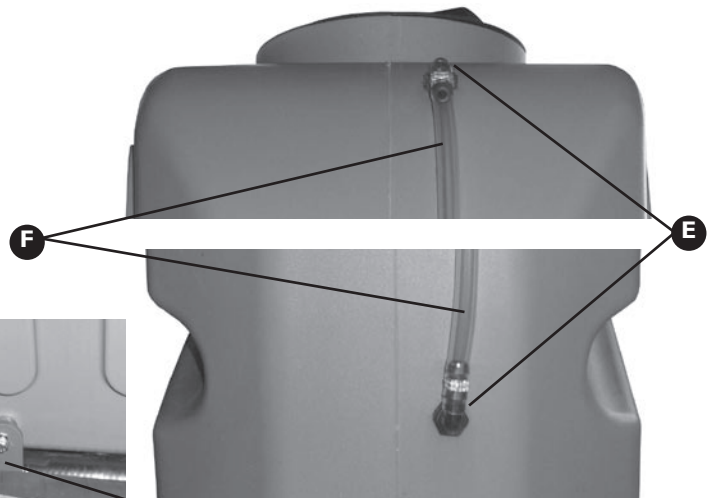

CHAPTER 3

400L FLUSH TANK

400L Flush Tank Components. 3-2

Revision No: 00 15/6/09

400L FLUSH TANK COMPONENTS

Assembly Part No: GA4903087-EF

Item	Part No	Description	Quantity
	GA4654320*	Rinse tank frame	1
A	GA5018367	400L Rinse Tank	1
B	352022	Small Lid D255 c/w breather	1
C	300110	Basket Filter D.204x115	1
D	HB100-90	1" Hose Barb Elbow	1
E	HB050-90	1/2" Hose barb elbow	3
F-1	HOS12SIGHT	12mm Sight Tube	0.72m
F-2	GA5007231	Cobra Clamp	2
G	GA5018315	20mm Ball Valve	1

Item	Part No	Description	Quantity
H	HB075-90	3/4" Hose Barb Elbow	1
I	RB150075	Reducing Bush 1 1/2" x 3/4"	1
J	HB125-90	1 1/4" Hose Barb Elbow	1
K	RN150125	Nipple 1 1/2" x 1 1/4"	1
L	GA5017361	1 1/4" Check Valve	1
M	F70681A	Hose Strap for Belly Tank	2
N-1	GA5011409	M6 x 35mm Bolt	4
N-2	GA5004437	6mm Washer S/S	4
N-3	GA4552075	Crush Tube	4

* Item shown in Chassis (Chapter 1)