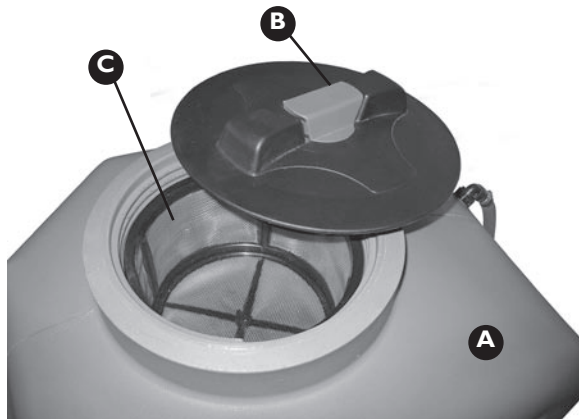

CHAPTER 3

400L FLUSH TANK

400L Flush Tank Components. 3-2

Revision No: 00 15/6/09

400L FLUSH TANK COMPONENTS

Assembly Part No: GA4903087-EF

Item	Part No	Description	Quantity
	GA4654320*	Rinse tank frame	1
A	GA5018367	400L Rinse Tank	1
B	352022	Small Lid D255 c/w breather	1
C	300110	Basket Filter D.204x115	1
D	HB100-90	1" Hose Barb Elbow	1
E	HB050-90	1/2" Hose barb elbow	3
F-1	HOS12SIGHT	12mm Sight Tube	0.72m
F-2	GA5007231	Cobra Clamp	2
G	GA5018315	20mm Ball Valve	1

Item	Part No	Description	Quantity
H	HB075-90	3/4" Hose Barb Elbow	1
I	RB150075	Reducing Bush 1 1/2" x 3/4"	1
J	HB125-90	1 1/4" Hose Barb Elbow	1
K	RN150125	Nipple 1 1/2" x 1 1/4"	1
L	GA5017361	1 1/4" Check Valve	1
M	F70681A	Hose Strap for Belly Tank	2
N-1	GA5011409	M6 x 35mm Bolt	4
N-2	GA5004437	6mm Washer S/S	4
N-3	GA4552075	Crush Tube	4

* Item shown in Chassis (Chapter 1)