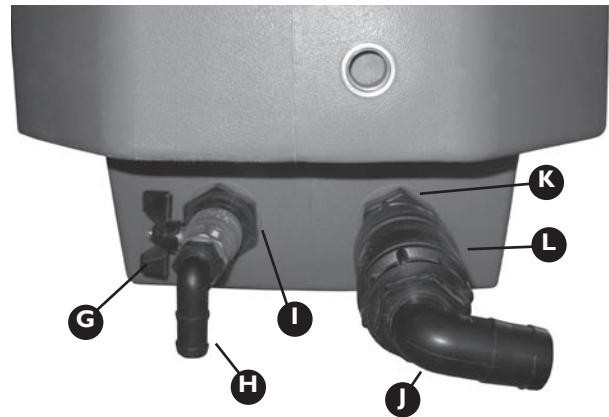

CHAPTER 3

400L FLUSH TANK

400L Flush Tank Components. 3-2

Revision No: 00 15/6/09

400L FLUSH TANK COMPONENTS

Assembly Part No: GA4903087-EF

Item	Part No	Description	Quantity
	GA4654320*	Rinse tank frame	1
A	GA5018367	400L Rinse Tank	1
B	352022	Small Lid D255 c/w breather	1
C	300110	Basket Filter D.204x115	1
D	HB100-90	1" Hose Barb Elbow	1
E	HB050-90	1/2" Hose barb elbow	3
F-1	HOS12SIGHT	12mm Sight Tube	0.72m
F-2	GA5007231	Cobra Clamp	2
G	GA5018315	20mm Ball Valve	1

Item	Part No	Description	Quantity
H	HB075-90	3/4" Hose Barb Elbow	1
I	RB150075	Reducing Bush 1 1/2" x 3/4"	1
J	HB125-90	1 1/4" Hose Barb Elbow	1
K	RN150125	Nipple 1 1/2" x 1 1/4"	1
L	GA5017361	1 1/4" Check Valve	1
M	F70681A	Hose Strap for Belly Tank	2
N-1	GA5011409	M6 x 35mm Bolt	4
N-2	GA5004437	6mm Washer S/S	4
N-3	GA4552075	Crush Tube	4

* Item shown in Chassis (Chapter 1)