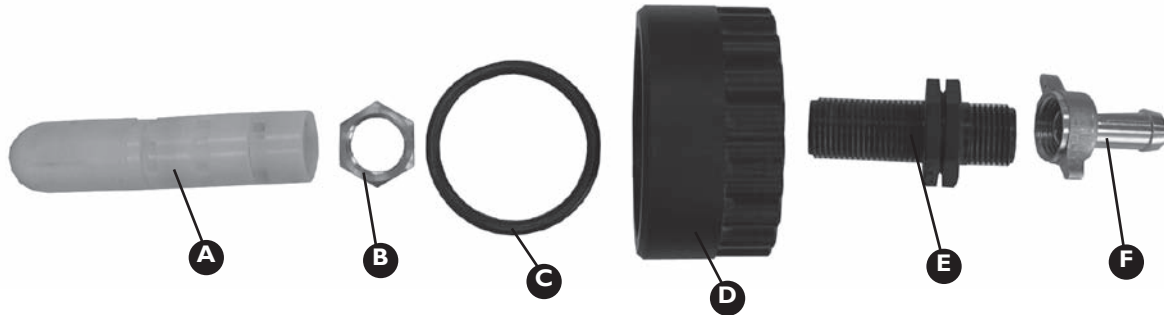

TRANSCAL TANK CAP