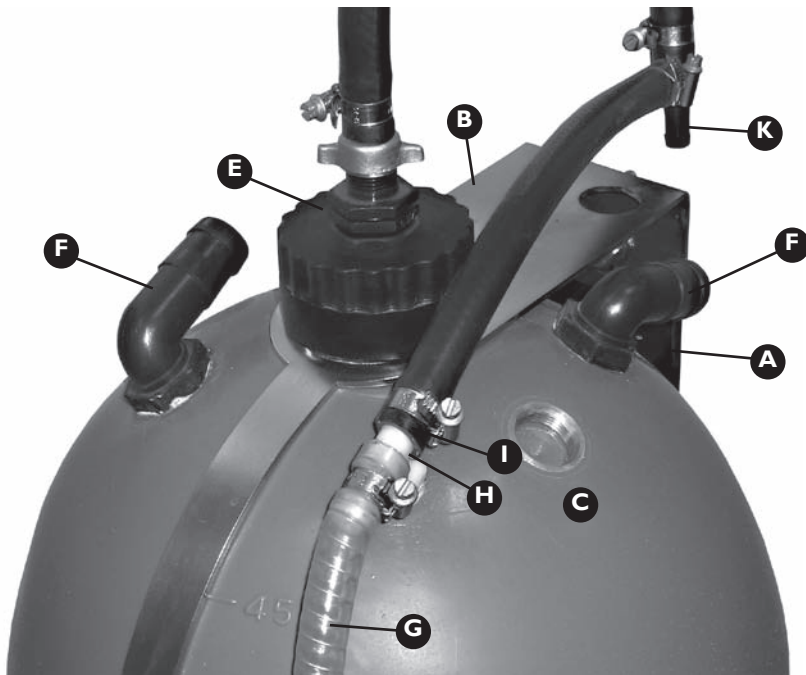

TRANSCAL TANK COMPONENTS

Assembly Part No GA4903092*

Item	Part No	Description	Quantity
A	F70608A	Transcal mounting bracket	1
B	F70623A	Bottle strap 3mm	1
C	GA4901047	Tank 45L transcal	1
D-1	GA5004737	M8 x 70mm Bolt	1
D-2	GA5003643	8mm Washer SS	2
D-3	GA5004917	M8 Nyloc Nut	1
E	GA4903050	Pre-assembly Cap	1
F	HB100-90	1" Hose barb elbow	2

* Note: System is located on H-Frame.

Note: Barb removed from item to act as restricter.

Item	Part No	Description	Quantity
G	HOSI2WSIGHT	Sight Tube with wire	720mm
H	T12T	1/2" Tee barb with thread	1
I	GA5020695	1/8" Hose Barb#	1
J	HB050-90	Hose barb elbow 1/2"	1
K	T12	Tee 1/2"	1
L	HBFI00	Hose barb female 1"	1
M	GA5010085	Rectangular Hollow Rubber	0.9m

TRANSCAL TAP ASSEMBLY

Assembly Part No GA4903088

Item	Part No	Description	Quantity
A	GA4656470	Transcal Tap Mounting Plate	1
B	UVI00FP	1" Ball Valve	1
C	VI00BL	1" 3-Way Ball Valve (Bottom Load)	1
D-1	GA5004053	M6 x 20mm Button Head	
		Cap Screw	4
D-2	GA5048115	M8 Nyloc Nut	4
D-2	GA5004437	6mm Washer	8
E	HBI00-90	1" Hose Barb Elbow	3

TRANSCAL TANK CAP

Assembly Part No GA4903050

Item	Part No	Description	Quantity
A	510110	Rinsing Nozzle	1
B	GA5070110	1/2" Brass Lock Nut	1
C	GA5009187	O-ring	1
D	L055A	Transcal Cap	1
E	2502021	1/2" Nipple	1
F	GA5012375	1/2" Brass Tail with Nut	1