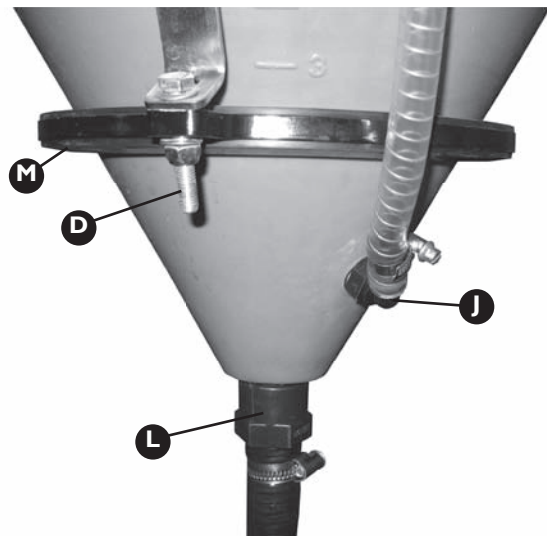

CHAPTER 10

TRANSCAL

Transcal Tank Components.....	10-2
Transcal Tap Assembly.....	10-3
Transcal Tank Cap.....	10-4
Transcal Drain Hose.....	10-4
Transcal Enviro Rinse Coupling ...	10-5

Revision No: 01 4/1/10

TRANSCAL TANK COMPONENTS

Assembly Part No GA4903092*

Item	Part No	Description	Quantity
A	F70608A	Transcal mounting bracket	1
B	F70623A	Bottle strap 3mm	1
C	GA4901047	Tank 45L transcal	1
D-1	GA5004737	M8 x 70mm Bolt	1
D-2	GA5003643	8mm Washer SS	2
D-3	GA5004917	M8 Nyloc Nut	1
E	GA4903050	Pre-assembly Cap	1
F	HB100-90	1" Hose barb elbow	2

* Note: System is located on H-Frame.

Note: Barb removed from item to act as restricter.

Item	Part No	Description	Quantity
G	HOSI2WSIGHT	Sight Tube with wire	720mm
H	T12T	1/2" Tee barb with thread	1
I	GA5020695	1/8" Hose Barb#	1
J	HB050-90	Hose barb elbow 1/2"	1
K	T12	Tee 1/2"	1
L	HBFI00	Hose barb female 1"	1
M	GA5010085	Rectangular Hollow Rubber	0.9m

TRANSCAL TAP ASSEMBLY

Assembly Part No GA4903088

Item	Part No	Description	Quantity
A	GA4656470	Transcal Tap Mounting Plate	1
B	UVI00FP	1" Ball Valve	1
C	VI00BL	1" 3-Way Ball Valve (Bottom Load)	1
D-1	GA5004053	M6 x 20mm Button Head	
		Cap Screw	4
D-2	GA5048115	M8 Nyloc Nut	4
D-2	GA5004437	6mm Washer	8
E	HBI00-90	1" Hose Barb Elbow	3