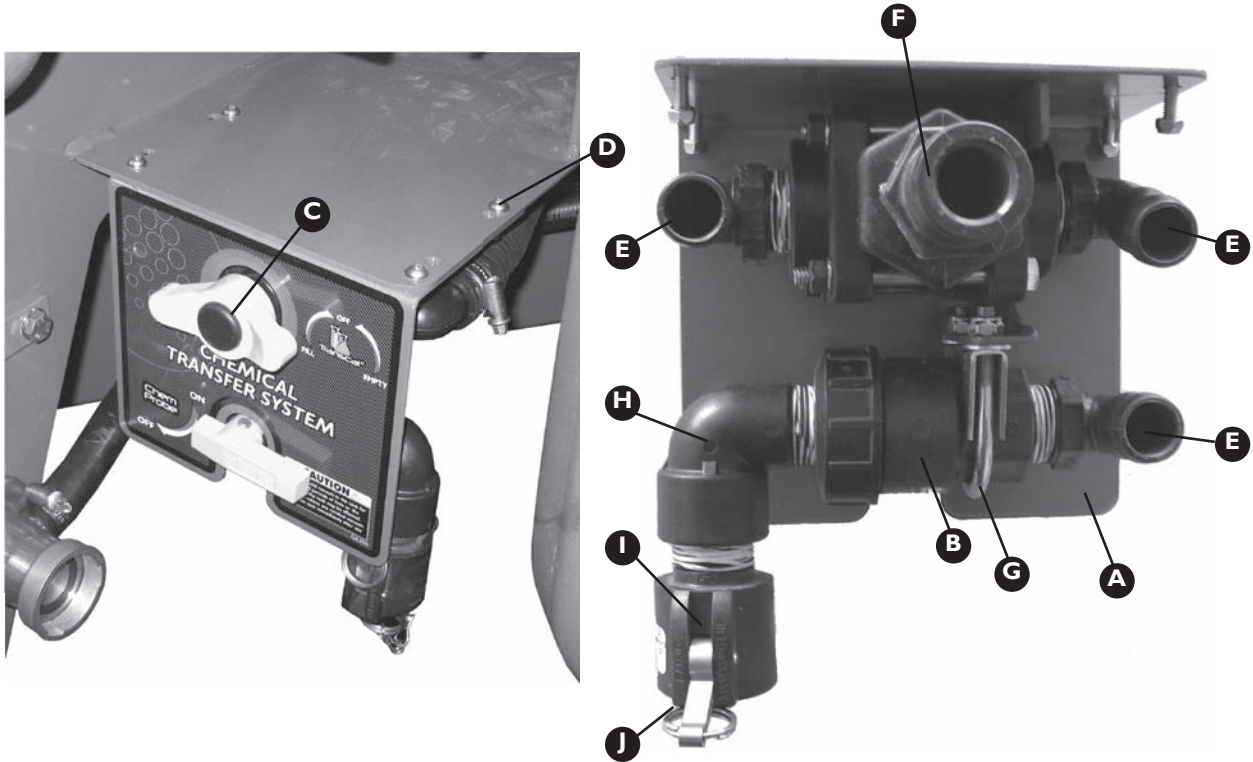

TRANSCAL TANK COMPONENTS

Assembly Part No GA4903092*

Item	Part No	Description	Quantity
A	F70608A	Transcal mounting bracket	1
B	F70623A	Bottle strap 3mm	1
C	GA4901047	Tank 45L transcal	1
D-1	GA5004737	M8 x 70mm Bolt	1
D-2	GA5003643	8mm Washer SS	2
D-3	GA5004917	M8 Nyloc Nut	1
E	GA4903050	Pre-assembly Cap	1
F	HB100-90	1" Hose barb elbow	2

* Note: System is located on H-Frame.

Note: Barb removed from item to act as restricter.

Item	Part No	Description	Quantity
G	HOSI2WSIGHT	Sight Tube with wire	720mm
H	T12T	1/2" Tee barb with thread	1
I	GA5020695	1/8" Hose Barb#	1
J	HB050-90	Hose barb elbow 1/2"	1
K	T12	Tee 1/2"	1
L	HBFI00	Hose barb female 1"	1
M	GA5010085	Rectangular Hollow Rubber	0.9m

TRANSCAL TAP ASSEMBLY

Assembly Part No GA4903088

Item	Part No	Description	Quantity
A	GA4656470	Transcal Tap Mounting Plate	1
B	UVI00FP	1" Ball Valve	1
C	VI00BL	1" 3-Way Ball Valve (Bottom Load)	1
D-1	GA5004053	M6 x 20mm Button Head	
		Cap Screw	4
D-2	GA5048115	M8 Nyloc Nut	4
D-2	GA5004437	6mm Washer	8
E	HBI00-90	1" Hose Barb Elbow	3