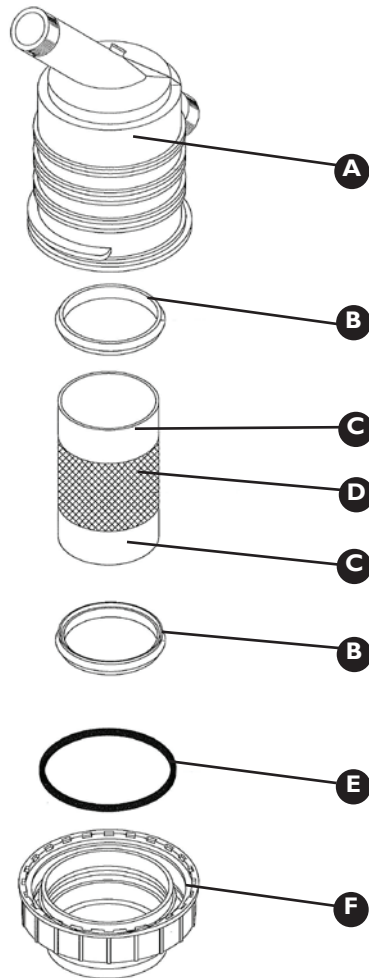

### Assembly Part No GA4903065-EF

Item	Part No	Description	Quantity
A	AAB126ML-F75-80	Filter with 80 Mesh Screen	1
B	AAB126ML-F75-100	Filter with 100 Mesh Screen	1
C	FC200	Screw Clamp	3
D	I50G	Gasket	3

Item	Part No	Description	Quantity
E	M200125BRB	1 1/4" Hose Barb to Flange	2
F-1	GA5011503	M8 x 140mm Bolt	4
F-2	GA5004917	M8 Nyloc Nut	4
F-3	GA5003643	8mm Washer	8

## REPLACEMENT PRESSURE FILTER PARTS

Item	Part No	Description
A	CPI5941-4-SSPP	80 Mesh Screen (Blue)
B	CPI5941-5-SSPP	100 Mesh Screen (Green)
C	CP48656	O-ring
D	GA4522610	Tool for Removing Pressure Filter Housing

## FILL FILTER

Item	Part No	Description
A	C00002066	Fill Filter Body
B	G00000025	Screen Seal
C	GA5000421	Fill Filter Screen Sock
D	GA5003709	50 Mesh Screen
E	G00001170	O-Ring
F	C00201031	Fill Filter End Cap