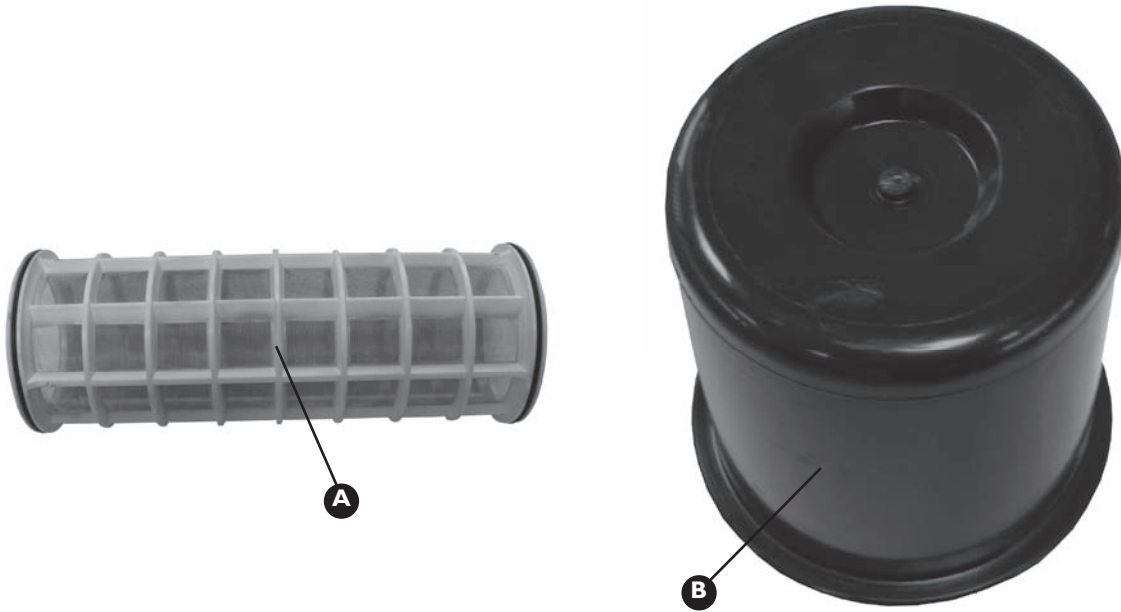

SUCTION FILTER

Item	Part No	Description
A	317002.030	32 Mesh Screen (White)*
	317003.030	50 Mesh Screen (Blue)
B	317000.020	Suction Filter Bowl

For filter assembly refer to Chapter 5 LH Pod
* Standard Fitment.