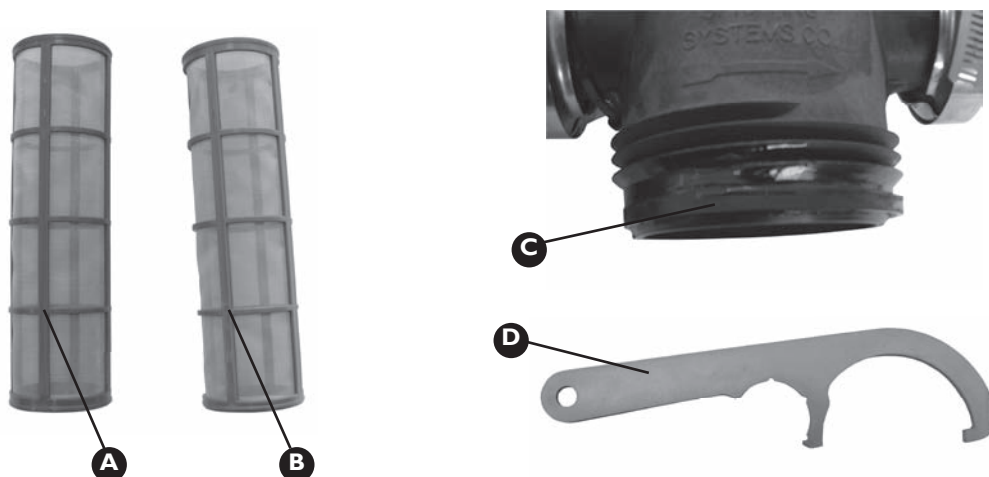

REPLACEMENT PRESSURE FILTER PARTS

Item	Part No	Description
A	CPI5941-4-SSPP	80 Mesh Screen (Blue)
B	CPI5941-5-SSPP	100 Mesh Screen (Green)
C	CP48656	O-ring
D	GA4522610	Tool for Removing Pressure Filter Housing