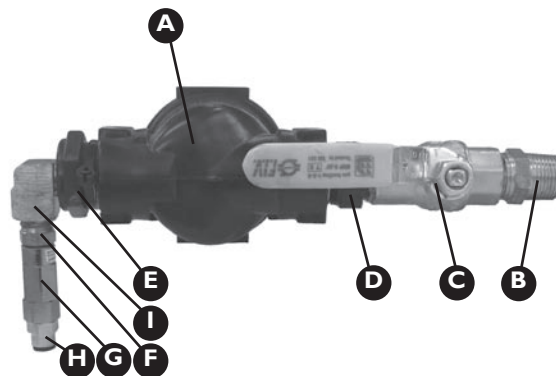

PRE-ASSEMBLED FILTER AND BALL VALVES

Pre Assembled Filter and Ball Valve to suit Exacta

Foam Marker Tanks (GA4903078)

Item	Part No	Description	Quantity
A	AA124A-3/4-PP-200	Filter	1
B	GA5048310	1/2" Brass Nipple	1
C	GA5018309	12mm Ball Valve	1
D	RN075050	Reducing Nipple 3/4" x 1/2"	1
E	RN075-025	Reducing Nipple 3/4" x 1/4"	1
F	GA5013809	Reducing Nipple 1/4" x 1/8"	1
G	GA5018147	1/8" Check Valve	1
H	GA5050210	6mm x 1/8" Fitting	1
I	GA5048305	1/4" Brass Elbow	1

Pre Assembled Filter and Ball Valve to suit Direct

Injection Foam Marker Tanks (GA4903077)

Item	Part No	Description	Quantity
A	GA5012259	Reducing Nipple	1
B	GA5017405	Ball Valve	1
C	CPI321	Brass Nozzle Body	1
D	8079-PP-200	200 Mesh strainer (orange)	1
E	CPI325	Brass Cap	1
F	CP4928	Brass Adapter	1
G	GA5066935	1/8" Brass Nipple	1
H	GA5018147	1/8" Check Valve	1
I	GA5050210	6mm x 1/8" Fitting	1