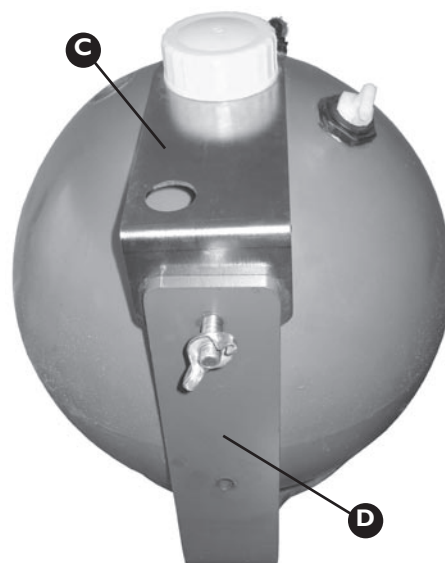

## EXACTA AND DIRECT INJECTION FOAM MARKER TANKS

Foam Concentrate Tank . . . . . 9-2

Exacta Foam Marker Tank. . . . . 9-3

Pre-Assembled Filter and Ball Valves 9-4

**25 LITRE  
FOAM CONCENTRATE  
TANK**

**100 LITRE EXACTA  
FOAM MARKER TANK**

## FOAM CONCENTRATE TANK

Item	Part No	Description	Quantity
A	GA4901038	Tank, foam concentrate, 25L	1
B-1	GA5009157	Cap suit exacta tank	1
B-2	GA5009187	O'Ring exacta tank cap 50x5	1
C	F70622A	Inject bottle strap 3mm FMS	1
D	F70609A	Bottle mount plate 10mm FMS	1
E	GA5010085	Hollow rectanular rubber 691mm	
F	HOS12SIGHT	12mm sight tube	
G	HB050-90	Hose Barb Elbow 1/2"	2
H	EL1214	1/2" x 1/4" Elbow	1
I	RB100050	Reducer Bush 1" x 1/2"	1
J	GA4903077	Pre-assembled Filter and ball valve for direct inject foam	1

# EXACTA FOAM MARKER TANK

Item	Part No	Description	Quantity
A	GA5018487	Tank, 100L exacta	1
B-1	GA5009157	Cap suit exacta tank	1
B-2	GA5009187	O-Ring suit cap 50x5mm	1
C-1	GA5004693	Bolt M8x16mm Gr8.8 ZP	2
C-2	GA5004883	Washer 8mm heavy duty	2
C-3	GA5004919	Spring washer 8mm	2
D	HB050-90	Hose barb elbow 1/2"	3
E-1	HOS12SIGHT	12mm sight tube	890mm
E-2	GA5007225	Cobra 1/2" clamps	2
F	HB050/025-90	1/2" x 1/4" Elbow	1
G	GA4903078	Pre-assembled filter and ball valve	1
H	HB050/075	Poly Hose Barb 1/2 x 3/4	2