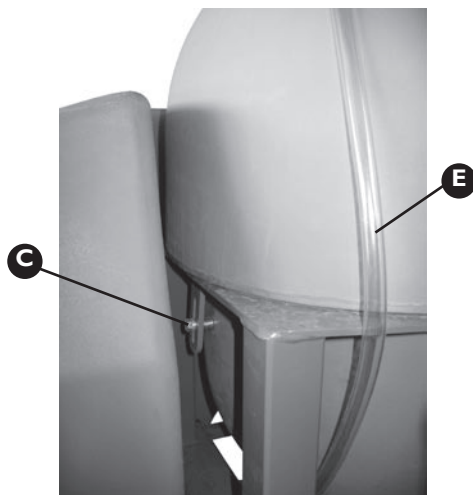

EXACTA FOAM MARKER TANK

Item	Part No	Description	Quantity
A	GA5018487	Tank, 100L exacta	1
B-1	GA5009157	Cap suit exacta tank	1
B-2	GA5009187	O-Ring suit cap 50x5mm	1
C-1	GA5004693	Bolt M8x16mm Gr8.8 ZP	2
C-2	GA5004883	Washer 8mm heavy duty	2
C-3	GA5004919	Spring washer 8mm	2
D	HB050-90	Hose barb elbow 1/2"	3
E-1	HOS12SIGHT	12mm sight tube	890mm
E-2	GA5007225	Cobra 1/2" clamps	2
F	HB050/025-90	1/2" x 1/4" Elbow	1
G	GA4903078	Pre-assembled filter and ball valve	1
H	HB050/075	Poly Hose Barb 1/2 x 3/4	2