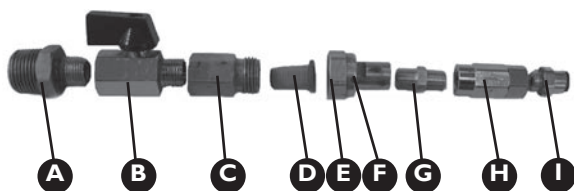

PRE-ASSEMBLED FILTER AND BALL VALVES

Pre Assembled Filter and Ball Valve to suit Exacta

Foam Marker Tanks (GA4903078)

Item	Part No	Description	Quantity
A	AA124A-3/4-PP-200	Filter	1
B	GA5048310	1/2" Brass Nipple	1
C	GA5018309	12mm Ball Valve	1
D	RN075050	Reducing Nipple 3/4" x 1/2"	1
E	RN075-025	Reducing Nipple 3/4" x 1/4"	1
F	GA5013809	Reducing Nipple 1/4" x 1/8"	1
G	GA5018147	1/8" Check Valve	1
H	GA5050210	6mm x 1/8" Fitting	1
I	GA5048305	1/4" Brass Elbow	1

Pre Assembled Filter and Ball Valve to suit Direct

Injection Foam Marker Tanks (GA4903077)

Item	Part No	Description	Quantity
A	GA5012259	Reducing Nipple	1
B	GA5017405	Ball Valve	1
C	CPI321	Brass Nozzle Body	1
D	8079-PP-200	200 Mesh strainer (orange)	1
E	CPI325	Brass Cap	1
F	CP4928	Brass Adapter	1
G	GA5066935	1/8" Brass Nipple	1
H	GA5018147	1/8" Check Valve	1
I	GA5050210	6mm x 1/8" Fitting	1