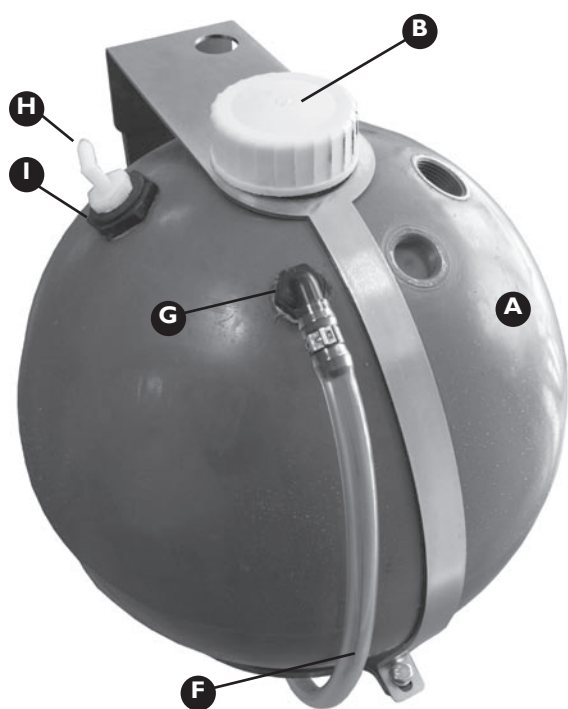

## EXACTA AND DIRECT INJECTION FOAM MARKER TANKS

Foam Concentrate Tank . . . . . 9-2

Exacta Foam Marker Tank. . . . . 9-3

Pre-Assembled Filter and Ball Valves 9-4

**25 LITRE  
FOAM CONCENTRATE  
TANK**

**100 LITRE EXACTA  
FOAM MARKER TANK**

## FOAM CONCENTRATE TANK

Item	Part No	Description	Quantity
A	GA4901038	Tank, foam concentrate, 25L	1
B-1	GA5009157	Cap suit exacta tank	1
B-2	GA5009187	O'Ring exacta tank cap 50x5	1
C	F70622A	Inject bottle strap 3mm FMS	1
D	F70609A	Bottle mount plate 10mm FMS	1
E	GA5010085	Hollow rectanular rubber 691mm	
F	HOS12SIGHT	12mm sight tube	
G	HB050-90	Hose Barb Elbow 1/2"	2
H	EL1214	1/2" x 1/4" Elbow	1
I	RB100050	Reducer Bush 1" x 1/2"	1
J	GA4903077	Pre-assembled Filter and ball valve for direct inject foam	1

# EXACTA FOAM MARKER TANK

Item	Part No	Description	Quantity
A	GA5018487	Tank, 100L exacta	1
B-1	GA5009157	Cap suit exacta tank	1
B-2	GA5009187	O-Ring suit cap 50x5mm	1
C-1	GA5004693	Bolt M8x16mm Gr8.8 ZP	2
C-2	GA5004883	Washer 8mm heavy duty	2
C-3	GA5004919	Spring washer 8mm	2
D	HB050-90	Hose barb elbow 1/2"	3
E-1	HOS12SIGHT	12mm sight tube	890mm
E-2	GA5007225	Cobra 1/2" clamps	2
F	HB050/025-90	1/2" x 1/4" Elbow	1
G	GA4903078	Pre-assembled filter and ball valve	1
H	HB050/075	Poly Hose Barb 1/2 x 3/4	2