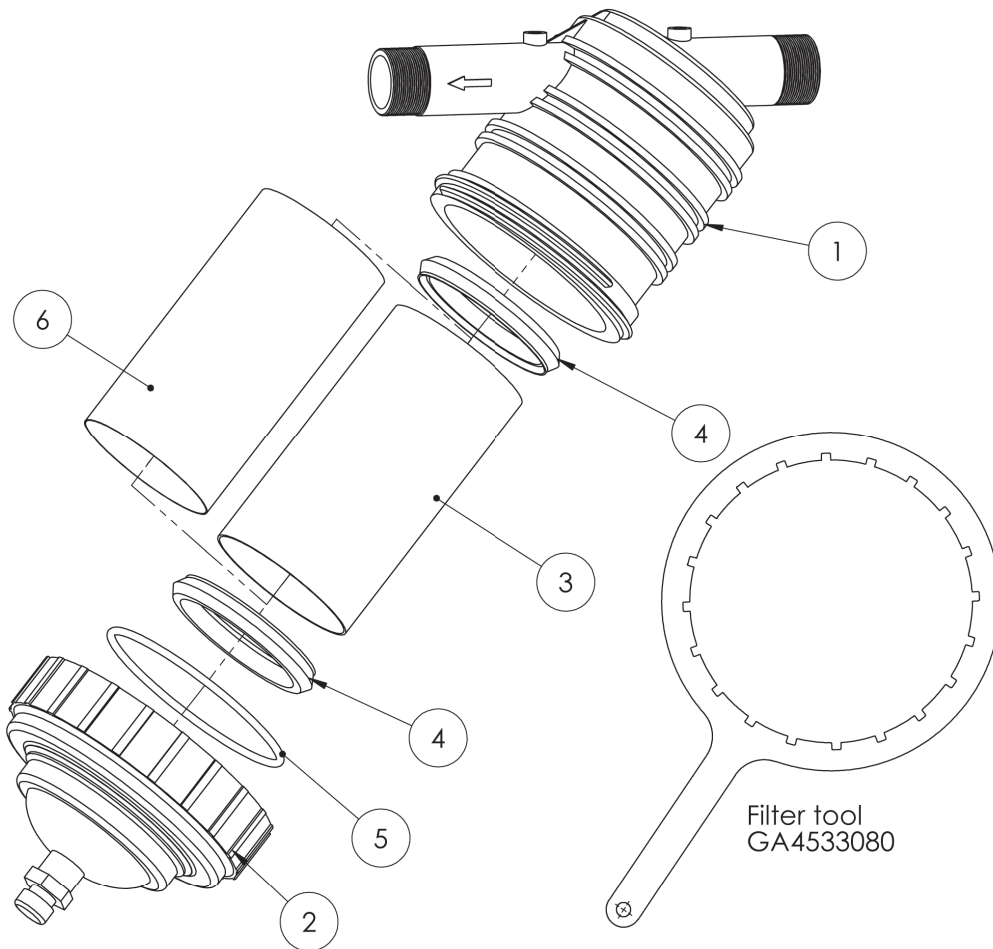

Chapter 19

FILTRATION & HOSE

3/4 BSP Filter with 200 mesh screen

ITEM NO.	PART NUMBER	DESCRIPTION	QTY.
1	CPB50492-3/4-PP	AAB126 Filter body	1
2	CPB50493-PP	AAB126 filter bowl	1
3	CP50494	AAB126 Filter bowl o-ring (square)	1
4	CP16903-7-SSPP	200 Mesh Screen for foam marker (Orange)	1

Pressure Filter Assembly

Pressure filter tool
GA4522610

ITEM NO.	PART NUMBER	DESCRIPTION	QTY.
1	AAB126ML-F75-80	Flange filter with 80 Mesh screen	1
	CP15941-4-SSPP	80 Mesh Screen (Blue)	1
2	AAB126ML-F75-100	Flange filter with 100 Mesh screen	1
	CP15941-5-SSPP	100 Mesh Screen (Green)	1
3	GA5009335	Gasket Kamlock Nitrile 1 1/2 FIT150	3
4	FC200	Screw clamp	3
5	M200125BRB	1 1/4" Hose barb to flange	2
6	GA5004883	Washer 8mm SS	8
7	GA5011503	M8 x 140mm Bolt	4
8	GA5004917	M8 Nyloc Nut	4
9	CP48656	Pressure Filter bowl o-ring (square)	2

2” Fill Filter with 120 mesh screen

ITEM NO.	PART NUMBER	DESCRIPTION	QTY.
1	C00002066	Filter housing	1
2	C00201031	Filter bowl	1
3	C00100064	30 mesh screen	1
4	G00000025	Filter seal	2
5	G00001170	Filter O ring	1
6	R00201059	120 mesh screen	1

Pressure hose can be defined by its blue internal layer

PVC Hose

Part No	Description	Internal Diameter (A)	Outside Diameter (B)
HOS25PVC	25mm PVC Hose	25mm	32mm
HOS40PVC	40mm PVC Hose	40mm	50mm
HOS50PVC	50mm PVC Hose	50mm	48mm