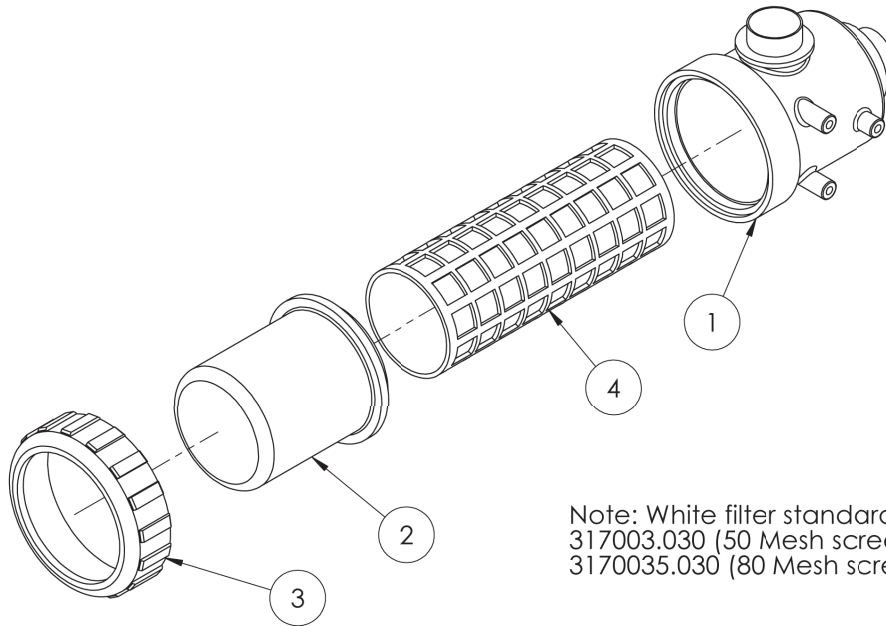

2” Suction Filter

Note: White filter standard
317003.030 (50 Mesh screen Blue)
3170035.030 (80 Mesh screen Grey)

ITEM NO.	PART NUMBER	DESCRIPTION	QTY.
1	316070.010	317 filter body	1
2	317000.020	317 filter bowl	1
3	316000.040	317 filter nut	1
4	317002.030	32 Mesh Screen (White)	1