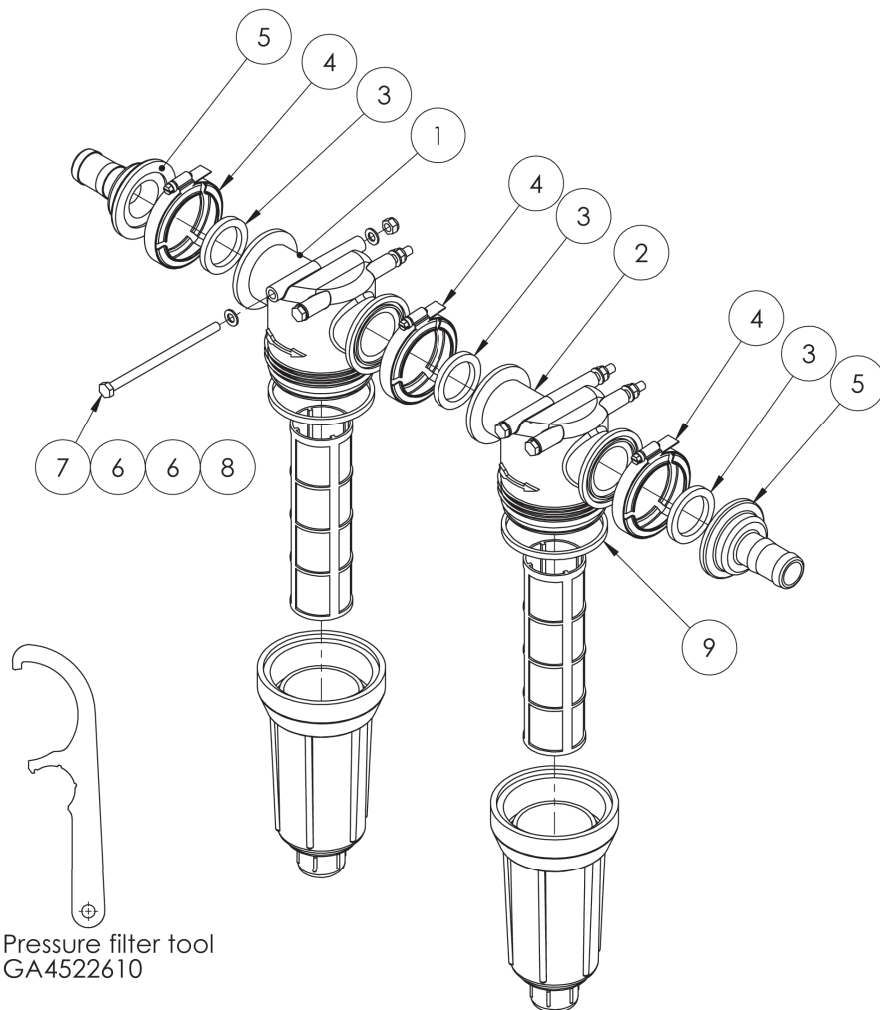

Chapter 19

FILTRATION & HOSE

3/4 BSP Filter with 200 mesh screen

ITEM NO.	PART NUMBER	DESCRIPTION	QTY.
1	CPB50492-3/4-PP	AAB126 Filter body	1
2	CPB50493-PP	AAB126 filter bowl	1
3	CP50494	AAB126 Filter bowl o-ring (square)	1
4	CP16903-7-SSPP	200 Mesh Screen for foam marker (Orange)	1

Pressure Filter Assembly

Pressure filter tool
GA4522610

ITEM NO.	PART NUMBER	DESCRIPTION	QTY.
1	AAB126ML-F75-80	Flange filter with 80 Mesh screen	1
	CP15941-4-SSPP	80 Mesh Screen (Blue)	1
2	AAB126ML-F75-100	Flange filter with 100 Mesh screen	1
	CP15941-5-SSPP	100 Mesh Screen (Green)	1
3	GA5009335	Gasket Kamlock Nitrile 1 1/2 FIT150	3
4	FC200	Screw clamp	3
5	M200125BRB	1 1/4" Hose barb to flange	2
6	GA5004883	Washer 8mm SS	8
7	GA5011503	M8 x 140mm Bolt	4
8	GA5004917	M8 Nyloc Nut	4
9	CP48656	Pressure Filter bowl o-ring (square)	2

2” Fill Filter with 120 mesh screen

ITEM NO.	PART NUMBER	DESCRIPTION	QTY.
1	C00002066	Filter housing	1
2	C00201031	Filter bowl	1
3	C00100064	30 mesh screen	1
4	G00000025	Filter seal	2
5	G00001170	Filter O ring	1
6	R00201059	120 mesh screen	1

Pressure hose can be defined by its blue internal layer

PVC Hose

Part No	Description	Internal Diameter (A)	Outside Diameter (B)
HOS25PVC	25mm PVC Hose	25mm	32mm
HOS40PVC	40mm PVC Hose	40mm	50mm
HOS50PVC	50mm PVC Hose	50mm	48mm