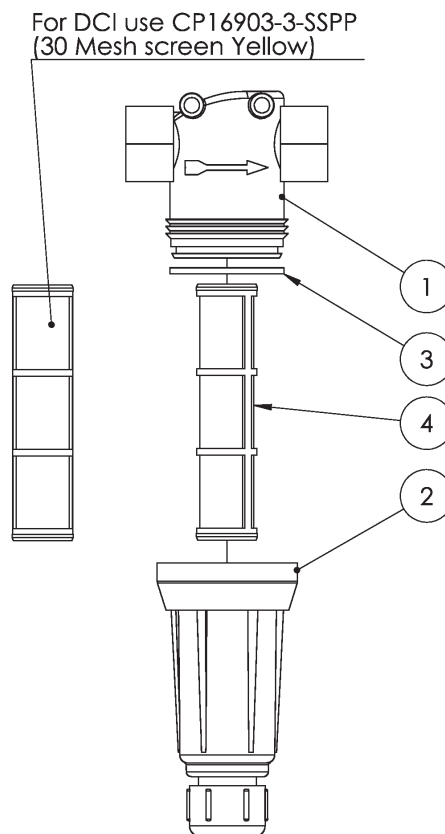

Chapter 19

FILTRATION & HOSE

3/4 BSP Filter with 200 mesh screen

ITEM NO.	PART NUMBER	DESCRIPTION	QTY.
1	CPB50492-3/4-PP	AAB126 Filter body	1
2	CPB50493-PP	AAB126 filter bowl	1
3	CP50494	AAB126 Filter bowl o-ring (square)	1
4	CP16903-7-SSPP	200 Mesh Screen for foam marker (Orange)	1

Pressure Filter Assembly

Pressure filter tool
GA4522610

ITEM NO.	PART NUMBER	DESCRIPTION	QTY.
1	AAB126ML-F75-80	Flange filter with 80 Mesh screen	1
	CP15941-4-SSPP	80 Mesh Screen (Blue)	1
2	AAB126ML-F75-100	Flange filter with 100 Mesh screen	1
	CP15941-5-SSPP	100 Mesh Screen (Green)	1
3	GA5009335	Gasket Kamlock Nitrile 1 1/2 FIT150	3
4	FC200	Screw clamp	3
5	M200125BRB	1 1/4" Hose barb to flange	2
6	GA5004883	Washer 8mm SS	8
7	GA5011503	M8 x 140mm Bolt	4
8	GA5004917	M8 Nyloc Nut	4
9	CP48656	Pressure Filter bowl o-ring (square)	2

2” Fill Filter with 120 mesh screen

ITEM NO.	PART NUMBER	DESCRIPTION	QTY.
1	C00002066	Filter housing	1
2	C00201031	Filter bowl	1
3	C00100064	30 mesh screen	1
4	G00000025	Filter seal	2
5	G00001170	Filter O ring	1
6	R00201059	120 mesh screen	1

Pressure hose can be defined by its blue internal layer

PVC Hose

Part No	Description	Internal Diameter (A)	Outside Diameter (B)
HOS25PVC	25mm PVC Hose	25mm	32mm
HOS40PVC	40mm PVC Hose	40mm	50mm
HOS50PVC	50mm PVC Hose	50mm	48mm