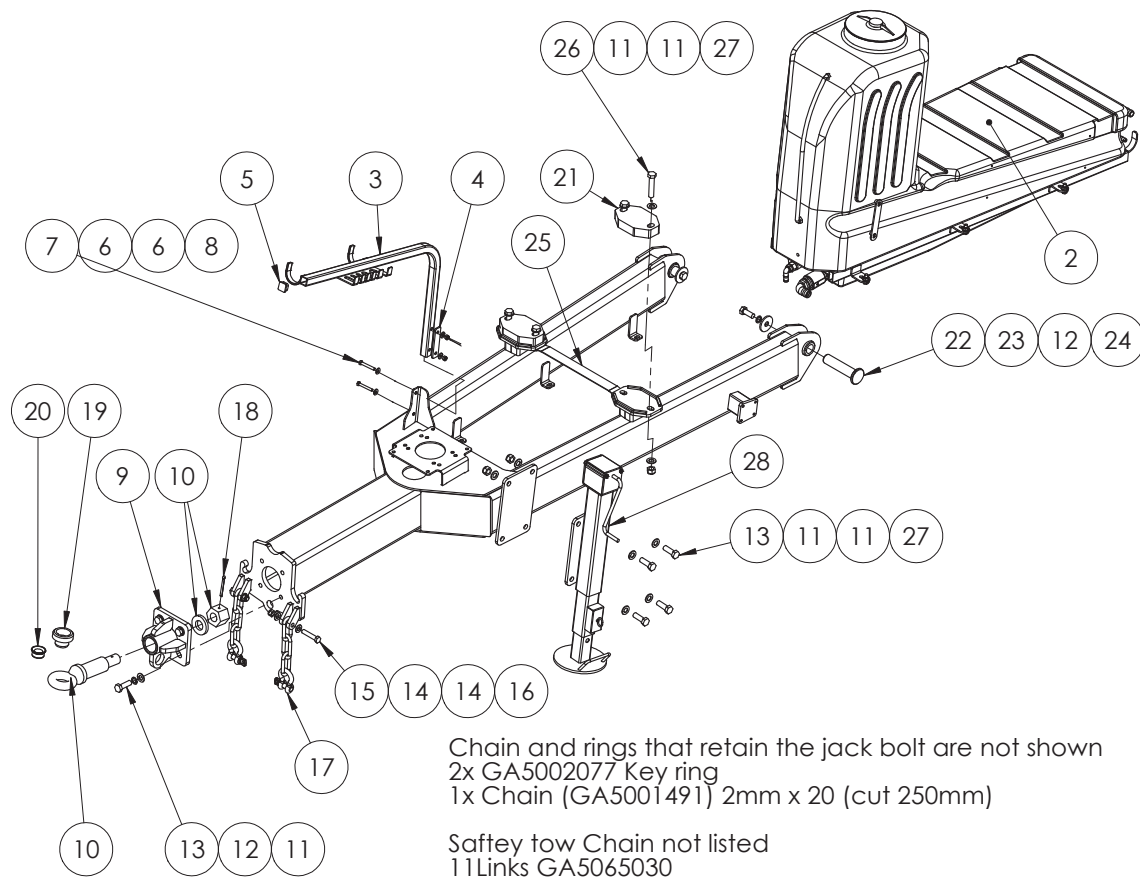

Pull - 75/8500lt models

ITEM NO.	PART NUMBER	DESCRIPTION	QTY.
1	GA4652452	Pull Evo 7500 and 8000L	1
2	GA4901125-EF	Tank, 400 flush water belly tank with frame. (Refer to Chapter 3 for further information on the flush tank)	1
3	GA4657665	Hose support arm suit EF pull	1
4	GA4522926	EF pull hose support backing plate	1
	GA5047460	Pin	1
5	GA5002911	35x35 tube insert	1
6	GA5000117	Washer 10mm SS Heavy duty	4
7	GA5011163	M10x70 bolt ZP G8.8	2
8	GA5000141	M10 Nyloc Nut	2
9	GA4652486	Welded towing eye - angled	1
10	GA5016243	Swivel Tow Eye (minus bush)	1
11	GA5001739	M20 Heavy Duty Flat Washer	20
12	GA5001721	M20 Spring Washer	6
13	GA5011333	M20x60 bolt	8
14	GA5001009	Flat washer M16 HD	4
15	GA5011307	M16x80 Bolt	2
16	GA5001029	M16 Nyloc nut	2

Continued over page