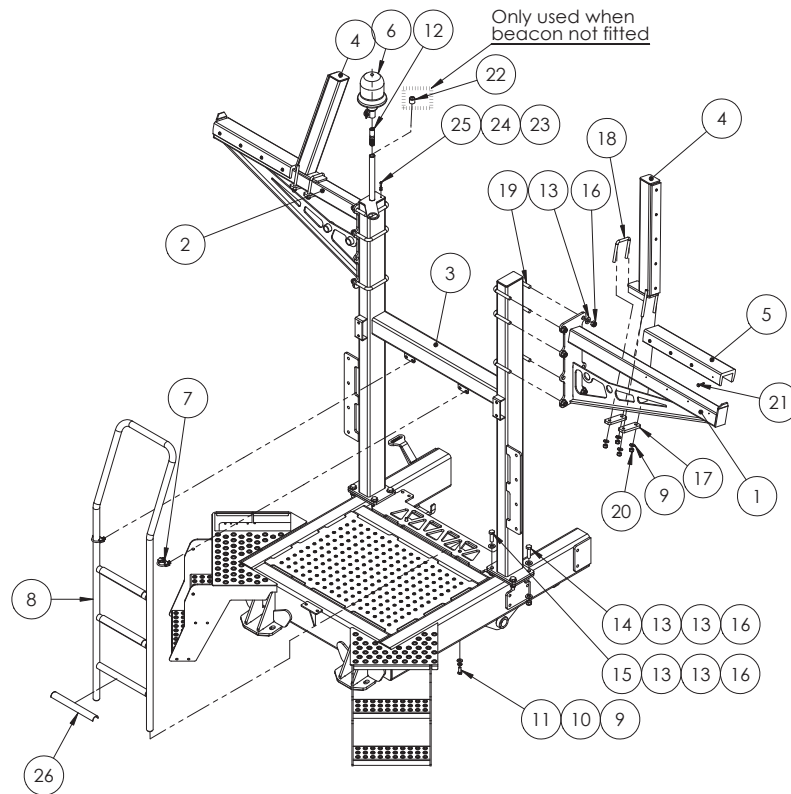

H Frame - 7/8500lt

ITEM NO.	PART NUMBER	DESCRIPTION	QTY.
1	GA4654210- GA4654215	Boom rest advance MK2 LH	1
2	GA4654210- GA4654215	Boom rest advance MK2 RH	1
3	GA4654182	H-Frame suit praire 7500L 201 I	1
4	GA4903051	Preassembled boom rest upright	2
5	GA5014621	Boom rest rubber 550mm	2
6	GA5048975	Orange Beacon Light (see electrics chapter)	1
7	GA5075120	Heavy Duty Exhaust Clamp 36mm (including washers and nuts)	2
8	GA4658160	Lader suit 201 I Prairie	1
9	GA5000587	M12 WASHER	10
10	GA5000575	M12 Spring washer SS	2
11	GA5000307	M12x30 bolt	2
12	GA5020411	Beacon mount screw on	1
13	GA5001009	Flat washer M16 HD	28
14	GA5000939	M16x60 bolt	4
15	GA5000931	M16x50 bolt	4
16	GA5001029	M16 Nyloc nut	20
17	F70107A	18mt ram bracket	4

Continued over page