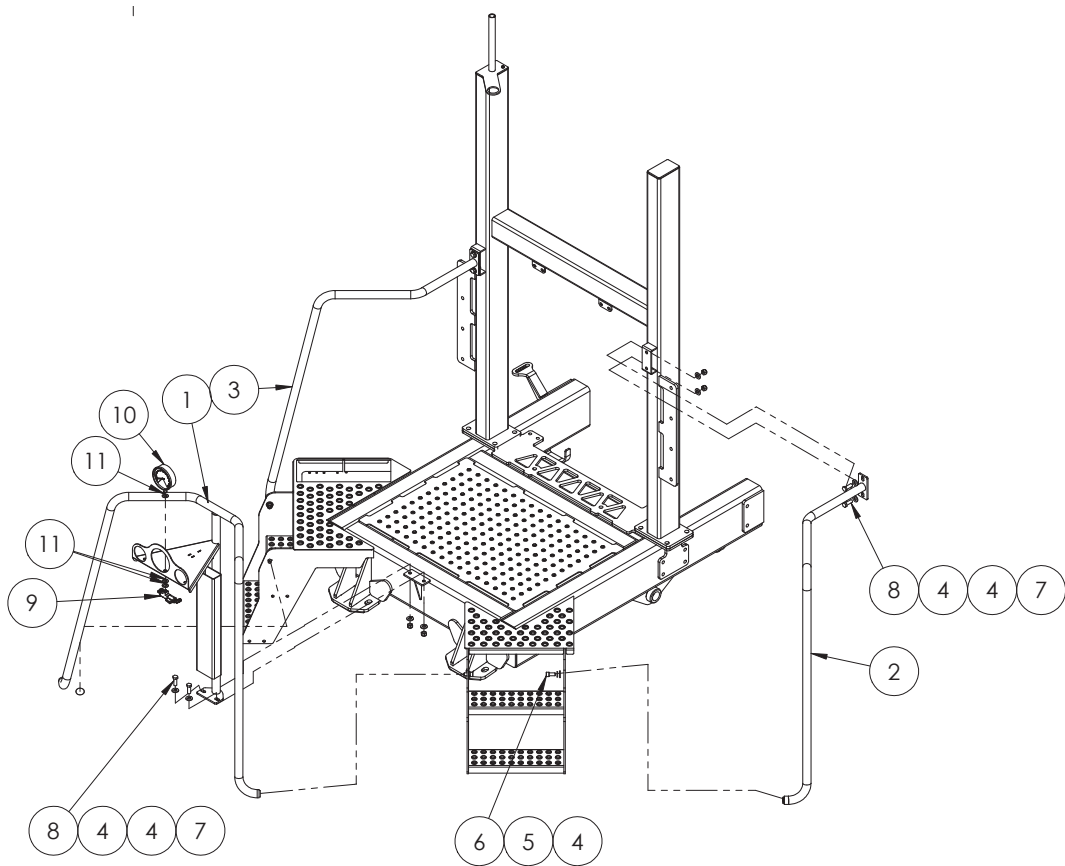

# Front Steps

ITEM NO.	PART NUMBER	DESCRIPTION	QTY.
1	GA4654582	Step lower narrow suit prairie advance	2
2	GA4522617	Latch plate suit prairie EF narrow step	2
3	F70684A	Upper catch mounting plate LH	1
4	F70654A	Upper catch mounting plate RH	1
5	GA5011607	Male rubber door holder	2
6	GA5008629	Female rubber door holder	2
7	GA5000117	Washer 10mm SS Heavy duty	32
8	GA5000141	M10 Nyloc Nut	16
9	GA5006127	M10x25 Unbrako	4
10	GA5006071	Bolt M10 x 40 grd 10.9 ZP	3
11	GA5065455	Bolt Gr8.8 M10x30	9
12	GA5004053	Bolt BHCS S'Steel M6x20	2
13	GA5004437	M6 SS Washer	4
14	GA5048115	Nut nyloc M6	4
15	GA5004079	M6x30 bolt	2

## Hand Rails - 4/5/6500lt models

ITEM NO.	PART NUMBER	DESCRIPTION	QTY.
1	GA4654651	Handrail middle 08 onward	1
2	GA4654645	LH side hand rail	1
3	GA4654640	RH side hand rail	1
4	GA5000587	M12 WASHER	18
5	GA5000575	M12 Spring washer SS	6
6	GA5000297	SHCS M12 x 25 ZP	4
7	GA5012461	M12 Nyloc nut Z/P	6
8	GA5000311	M12x35 Bolt	6
9	GA5000307	M12x30 bolt	2
10	GA4922100	Front pressure gauge pressure relief subassem	1
11	GA4948460	Pressure gauge large face 1 60PSI	1
12	GA5017641	1/2" thin flat washer	3
13	GA5004437	M6 SS Washer	1
14	GA5004447	M6 Spring washer SS	1
15	GA5004053	Bolt BHCS S'Steel M6x20	1

# Hand Rails - 75/8500lt models

ITEM NO.	PART NUMBER	DESCRIPTION	QTY.
1	GA4654652	Handrail	1
2	GA4654645	LH side hand rail	1
3	GA4654640	RH side hand rail	1
4	GA5000587	M12 WASHER	16
5	GA5000575	M12 Spring washer SS	4
6	GA5000297	SHCS M12 x 25 ZP	4
7	GA5012461	M12 Nyloc nut Z/P	6
8	GA5000311	M12x35 Bolt	6
9	GA4922100	Front pressure gauge pressure relief subassem	1
10	GA4948460	Pressure gauge large face 160PSI	1
11	GA5017641	1/2" thin flat washer	3
12	GA5004437	M6 SS Washer	1
13	GA5004447	M6 Spring washer SS	1
14	GA5004053	Bolt BHCS S'Steel M6x20	1