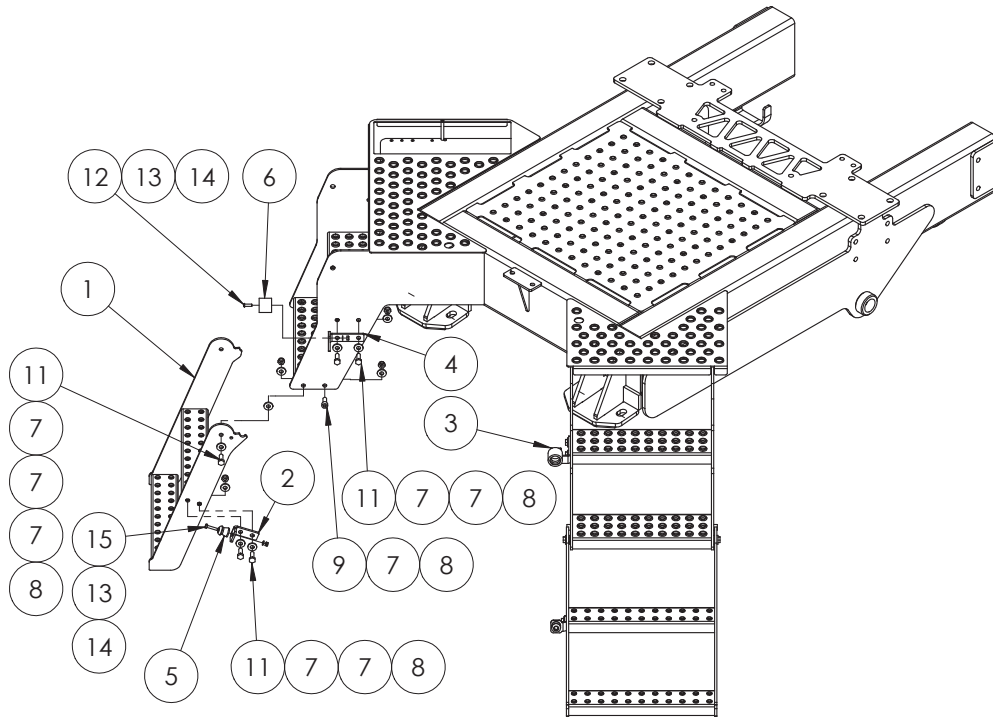

Front Steps

ITEM NO.	PART NUMBER	DESCRIPTION	QTY.
1	GA4654582	Step lower narrow suit prairie advance	2
2	GA4522617	Latch plate suit prairie EF narrow step	2
3	F70684A	Upper catch mounting plate LH	1
4	F70654A	Upper catch mounting plate RH	1
5	GA5011607	Male rubber door holder	2
6	GA5008629	Female rubber door holder	2
7	GA5000117	Washer 10mm SS Heavy duty	32
8	GA5000141	M10 Nyloc Nut	16
9	GA5006127	M10x25 Unbrako	4
10	GA5006071	Bolt M10 x 40 grd 10.9 ZP	3
11	GA5065455	Bolt Gr8.8 M10x30	9
12	GA5004053	Bolt BHCS S'Steel M6x20	2
13	GA5004437	M6 SS Washer	4
14	GA5048115	Nut nyloc M6	4
15	GA5004079	M6x30 bolt	2