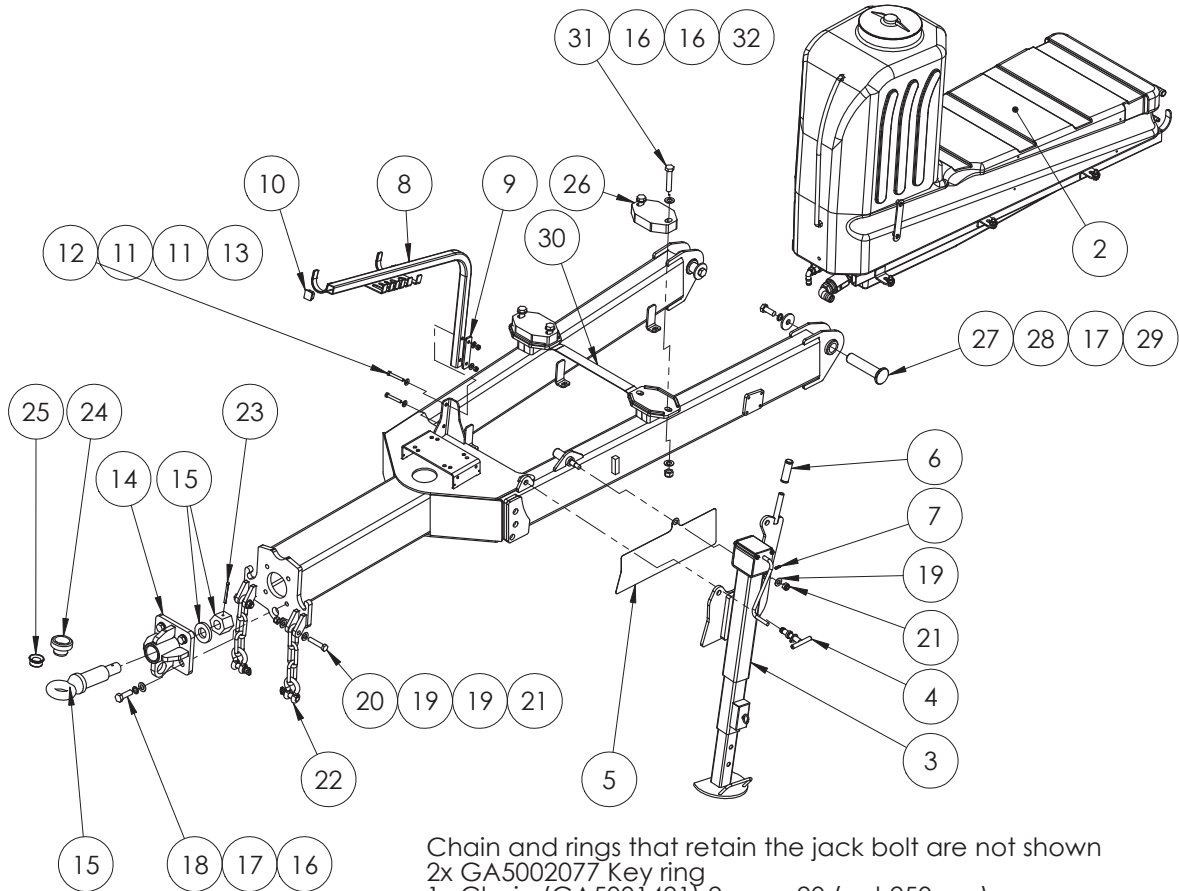

Pull - 4/5/6500lt models

Chain and rings that retain the jack bolt are not shown
2x GA5002077 Key ring
1x Chain (GA5001491) 2mm x 20 (cut 250mm)
Safety tow Chain not listed
11 Links GA5065030

ITEM NO.	PART NUMBER	DESCRIPTION	QTY.
1	GA4652446	Pull	1
2	GA4901125-EFTank	Tank, 400 flush water belly tank with frame assembly. (Refer to Chapter 3 for further information on the flush tank).	1
3	GA4656436	Jack	1
4	GA4656437	Jack T bolt	1
	GA5047460	Pin	1
5	GA4522297	Jack wear plate	1
6	GA5066700	Handle bar grip suit jack handle black	1
7	GA5009639	Grease Nipple 1/4" UNF Long	1
8	GA4657665	Hose support arm	1
9	GA4522926	Hose support backing plate	1
10	GA5002911	35x35 tube insert	1
11	GA5000117	Washer 10mm SS Heavy duty	4
12	GA5011163	M10x70 bolt ZP G8.8	2
13	GA5000141	M10 Nyloc Nut	2
14	GA4652486	Welded towing eye - angled	1
15	GA5016243	Swivel Tow Eye	1
16	GA5001739	M20 Heavy Duty Flat Washer	12

Continued over page