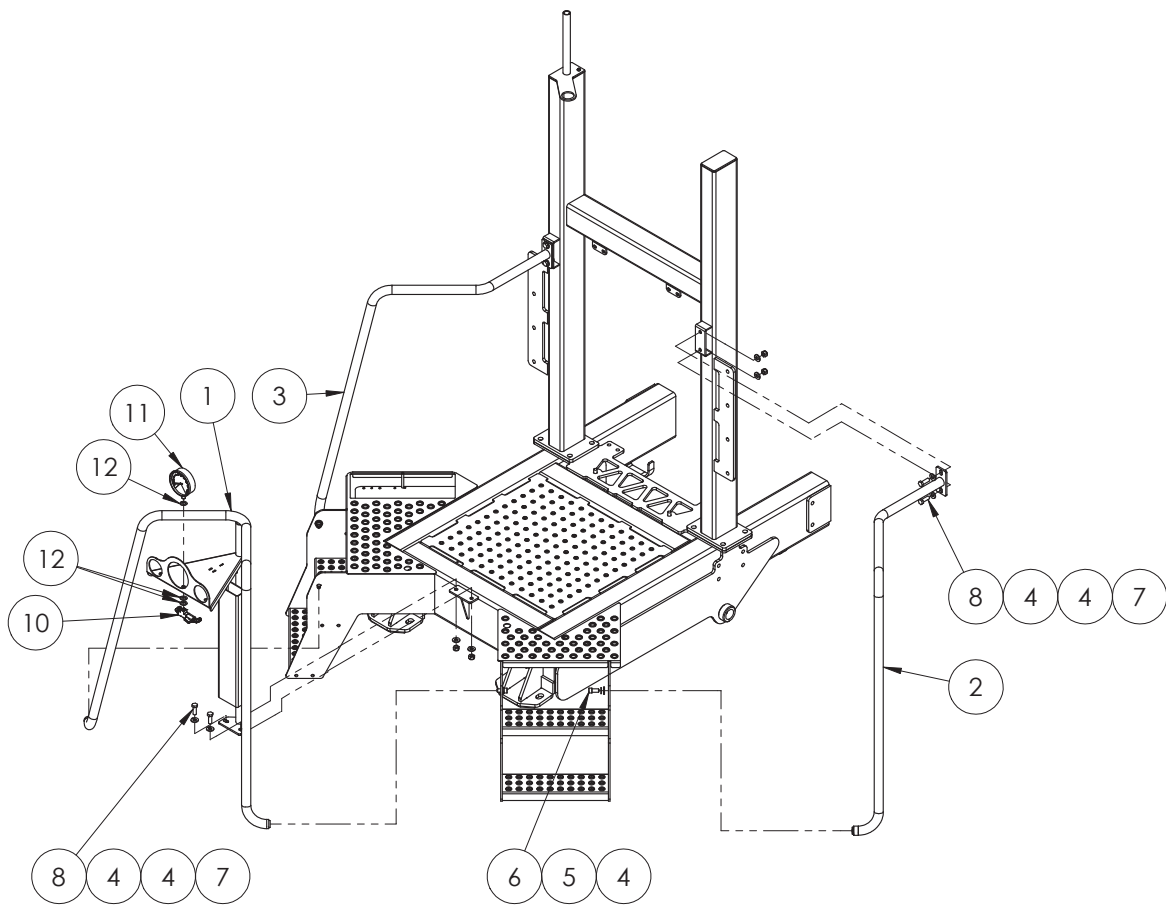

## H Frame - 7/8500lt

---

ITEM NO.	PART NUMBER	DESCRIPTION	QTY.
18	GA5011259	M12 x 76mm x 110mm Square Top U Bolt	2
19	GA5011277	M16x127x110 Square Top U Bolt	6
20	GA5012461	M12 Nyloc nut Z/P	8
21	GA5000707	Tek Screw 14G x 40mm Gal	16
22	GA5052650	Plastic end cap 25.4x25mm I	
23	GA5004437	M6 SS Washer	1
24	GA5004447	M6 Spring washer SS	1
25	GA5004053	Bolt BHCS S'Steel M6x20	1
26	GA5069350	Anti slip ladder rung cover dia 33.7x300 black	3

# Front Steps

ITEM NO.	PART NUMBER	DESCRIPTION	QTY.
1	GA4654582	Step lower narrow suit prairie advance	2
2	GA4522617	Latch plate suit prairie EF narrow step	2
3	F70684A	Upper catch mounting plate LH	1
4	F70654A	Upper catch mounting plate RH	1
5	GA5011607	Male rubber door holder	2
6	GA5008629	Female rubber door holder	2
7	GA5000117	Washer 10mm SS Heavy duty	32
8	GA5000141	M10 Nyloc Nut	16
9	GA5006127	M10x25 Unbrako	4
10	GA5006071	Bolt M10 x 40 grd 10.9 ZP	3
11	GA5065455	Bolt Gr8.8 M10x30	9
12	GA5004053	Bolt BHCS S'Steel M6x20	2
13	GA5004437	M6 SS Washer	4
14	GA5048115	Nut nyloc M6	4
15	GA5004079	M6x30 bolt	2

## Hand Rails - 4/5/6500lt models

ITEM NO.	PART NUMBER	DESCRIPTION	QTY.
1	GA4654651	Handrail middle 08 onward	1
2	GA4654645	LH side hand rail	1
3	GA4654640	RH side hand rail	1
4	GA5000587	M12 WASHER	18
5	GA5000575	M12 Spring washer SS	6
6	GA5000297	SHCS M12 x 25 ZP	4
7	GA5012461	M12 Nyloc nut Z/P	6
8	GA5000311	M12x35 Bolt	6
9	GA5000307	M12x30 bolt	2
10	GA4922100	Front pressure gauge pressure relief subassem	1
11	GA4948460	Pressure gauge large face 1 60PSI	1
12	GA5017641	1/2" thin flat washer	3
13	GA5004437	M6 SS Washer	1
14	GA5004447	M6 Spring washer SS	1
15	GA5004053	Bolt BHCS S'Steel M6x20	1