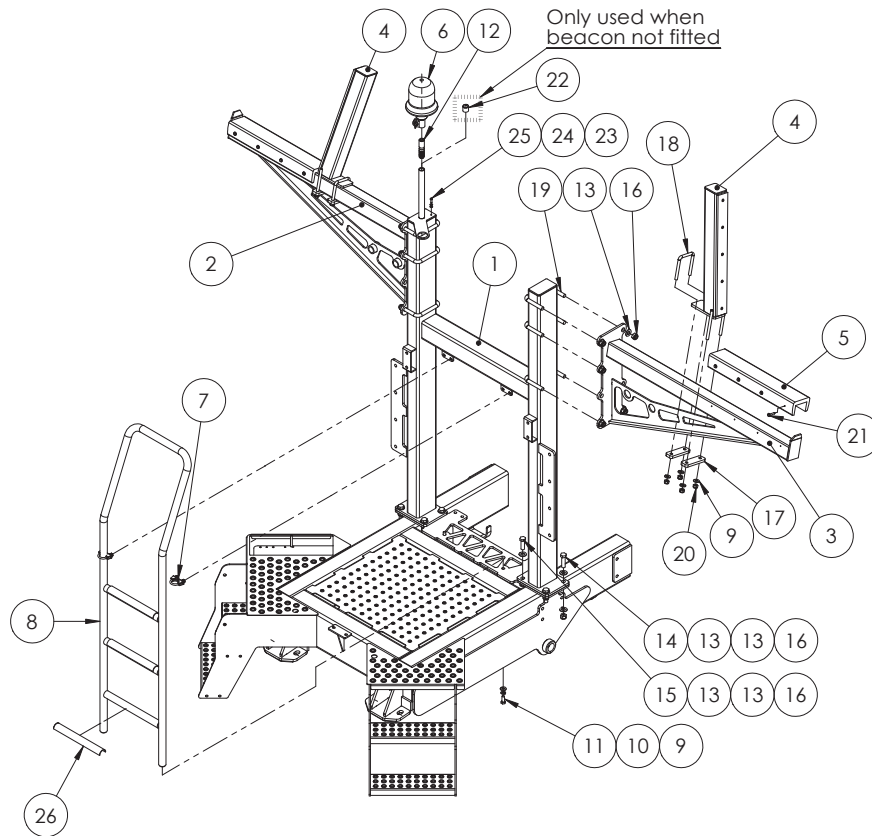

### H Frame - 4/5/6500lt

ITEM NO.	PART NUMBER	DESCRIPTION	QTY.
1	GA4654181	H-Frame suit praire 4000-6500L 201 I	1
2	GA4654211	Boom rest wide 201 I RH	1
3	GA4654212	Boom rest wide 201 I LH	1
4	GA4903051	Preassembled boom rest upright	2
5	GA5014621	Boom rest rubber 550mm	2
6	GA5048975	Orange Beacon Light (see <i>electrics chapter</i> )	1
7	GA5075120	Heavy Duty Exhaust Clamp 36mm (including washers and nuts)	2
8	GA4658160	Ladder suit 201 I Prairie	1
9	GA5000587	M12 WASHER	10
10	GA5000575	M12 Spring washer SS	2
11	GA5000307	M12x30 bolt	2

## H Frame 4/5/6500lt

ITEM NO.	PART NUMBER	DESCRIPTION	QTY.
12	GA5020411	Beacon mount screw on	1
13	GA5001009	Flat washer M16 HD	28
14	GA5000939	M16x60 bolt	4
15	GA5000931	M16x50 bolt	4
16	GA5001029	M16 Nyloc nut	20
17	F70107A	18mt ram bracket	4
18	GA5011259	M12 x 76mm x 110mm Square Top U Bolt	2
19	GA5011277	M16x127x110 Square Top U Bolt	6
20	GA5012461	M12 Nyloc nut Z/P	8
21	GA5000707	Tek Screw 14G x 40mm Gal	16
22	GA5052650	Plastic end cap 25.4x25mm	1
23	GA5004437	M6 SS Washer	1
24	GA5004447	M6 Spring washer SS	1
25	GA5004053	Bolt BHCS S'Steel M6x20	1
26	GA5069350	Anti slip ladder rung cover dia 33.7x300 black	3

## H Frame - 7/8500lt

---

ITEM NO.	PART NUMBER	DESCRIPTION	QTY.
18	GA5011259	M12 x 76mm x 110mm Square Top U Bolt	2
19	GA5011277	M16x127x110 Square Top U Bolt	6
20	GA5012461	M12 Nyloc nut Z/P	8
21	GA5000707	Tek Screw 14G x 40mm Gal	16
22	GA5052650	Plastic end cap 25.4x25mm I	
23	GA5004437	M6 SS Washer	1
24	GA5004447	M6 Spring washer SS	1
25	GA5004053	Bolt BHCS S'Steel M6x20	1
26	GA5069350	Anti slip ladder rung cover dia 33.7x300 black	3