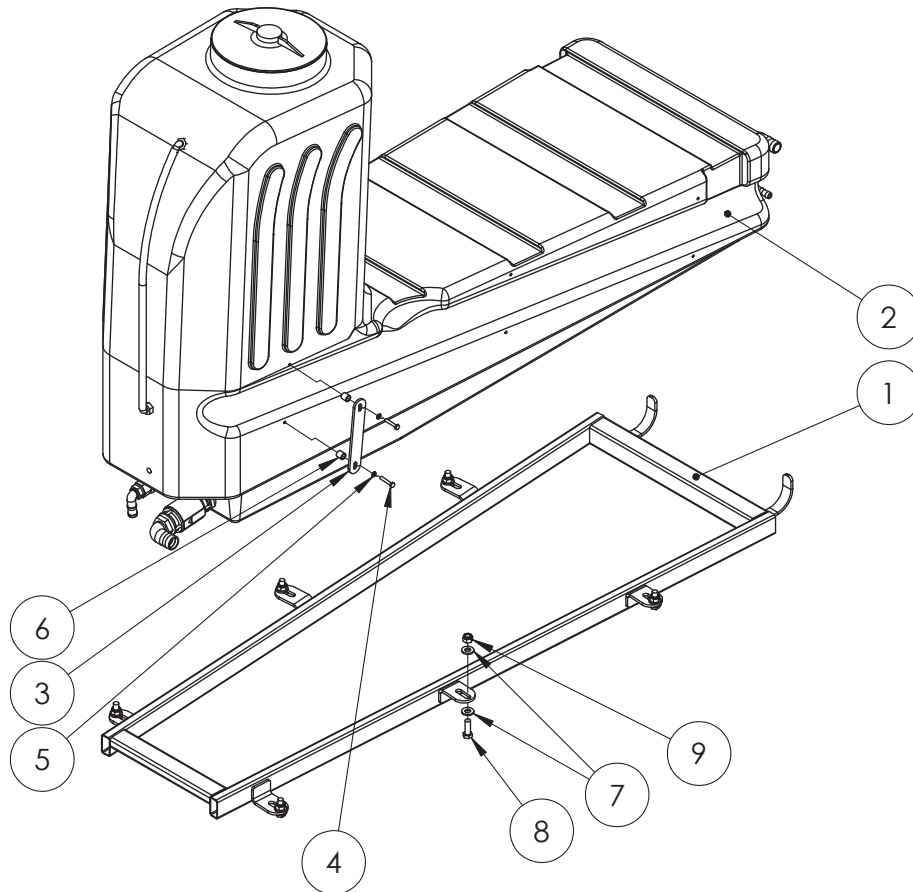

Chapter 3

FLUSH TANK

400lt Belly Tank

ITEM NO.	PART NUMBER	DESCRIPTION	QTY.
1	GA5018367	Tank 400L underbelly	1
2	352022	Small Lid D255 c/w breather	1
3	HB050-90	Hose Barb Elbow 1/2	3
4	HB075-90	hose barb elbow 3/4" thread 3/4" barb	2
5	300110	Basket Filter D.204x115	1
6	RN150125	Reducing nipple 1 1/2" to 1 1/4"	1
7	GA5017361	Non return valve 1-1/4"	1
8	HB125-90	90° Poly Hose Barb Elbow 1 1/4	1
9	RB150075	Reducing bush 1 1/2" to 3/4"	1
10	GA5018315	Ball Valve Male / Female TEE 3/4"	1
11	HB100-90	Hose barb 90 degree 1" Banjo	1
12	GA4673870	12mm sight tube cut 660mm	1

400lt Belly Tank Frame

ITEM NO.	PART NUMBER	DESCRIPTION	QTY.
1	GA4654320	Rinse tank frame	1
2	GA4903087-EF	Preassembled 400L Belly Tank	1
3	F70681A	Hose retaining strap for belly tank	2
4	GA5011405	M6x35 bolt	4
5	GA5004437	M6 SS Washer	4
6	GA4552075	crush tube 10.2x15x15	4
7	GA5000587	M12 WASHER	12
8	GA5000311	M12x35 Bolt	6
9	GA5012461	M12 Nyloc nut Z/P	6