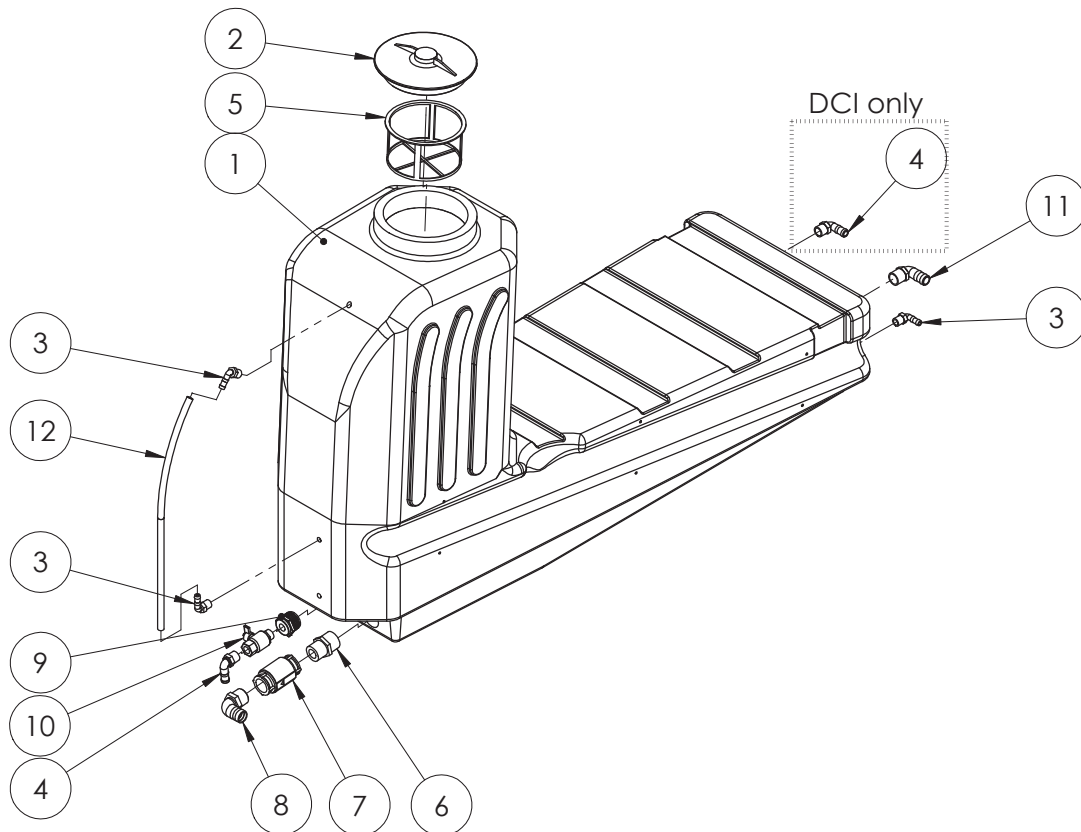

Chapter 3

FLUSH TANK

400lt Belly Tank

ITEM NO.	PART NUMBER	DESCRIPTION	QTY.
1	GA5018367	Tank 400L underbelly	1
2	352022	Small Lid D255 c/w breather	1
3	HB050-90	Hose Barb Elbow 1/2	3
4	HB075-90	hose barb elbow 3/4" thread 3/4" barb	2
5	300110	Basket Filter D.204x115	1
6	RN150125	Reducing nipple 1 1/2" to 1 1/4"	1
7	GA5017361	Non return valve 1-1/4"	1
8	HB125-90	90° Poly Hose Barb Elbow 1 1/4	1
9	RB150075	Reducing bush 1 1/2" to 3/4"	1
10	GA5018315	Ball Valve Male / Female TEE 3/4"	1
11	HB100-90	Hose barb 90 degree 1" Banjo	1
12	GA4673870	12mm sight tube cut 660mm	1

400lt Belly Tank Frame

ITEM NO.	PART NUMBER	DESCRIPTION	QTY.
1	GA4654320	Rinse tank frame	1
2	GA4903087-EF	Preassembled 400L Belly Tank	1
3	F70681A	Hose retaining strap for belly tank	2
4	GA5011405	M6x35 bolt	4
5	GA5004437	M6 SS Washer	4
6	GA4552075	crush tube 10.2x15x15	4
7	GA5000587	M12 WASHER	12
8	GA5000311	M12x35 Bolt	6
9	GA5012461	M12 Nyloc nut Z/P	6