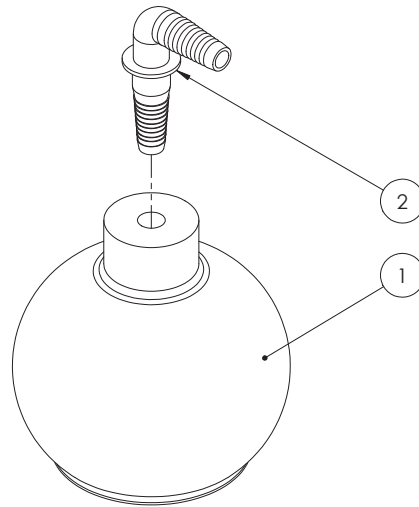

Direct Injection Foam Bottle

ITEM NO.	PART NUMBER	DESCRIPTION	QTY.
1	F70609A	Direct injection bottle mounting plate	1
2	GA4901038	Tank 25L ball (green)	1
3	F70622A	Injection bottle strap	1
4	GA5010085	Hollow rectangular rubber cut 69 lmm	1
5	GA5004883	Washer 8mm HD	2
6	GA5004749	M8x80 Bolt	1
7	GA5004917	M8 Nyloc Nut	1
8	P24730	Lid, suit foam marker	1
9	GA5009187	O Ring suit exacta tank cap 50X5	1
10	EL1214	Elbow Male Taper x Hose Barb 1/2x1/4	1
11	GA4903077	Pre-Assembled Filter and Ball Valve to suit Direct Injection Foam Marker Tanks	1
12	HB050-90	Hose Barb Elbow 1/2	2
13	RBI00050	Poly Pipe Reducer Bush 1 x 1/2	1

Foam Generator

ITEM NO.	PART NUMBER	DESCRIPTION	QTY.
1	FGEN	Foam Generator nozzle sub assem (3 parts nozzle & body & lock nut)	1
2	GA5066950	1/4" x 1/8" Brass elbow	1
3	GA5002497	3/4" Copper Washer (for Foam Generator)	1
4	GA4948390	Mesh Screen for foam generator	1
5	NIP100-SH	1" X Short Poly Nipple	1
6	GA5007621	19mm x 1" Hose barb	1

Foam Generator Mounting

ITEM NO.	PART NUMBER	DESCRIPTION	QTY.
1	FGEN-COM	Foam Generator complete	1
2	F70239A	Foam generator clamping bracket	2
3	GA5004437	M6 SS Washer	4
4	GA5004097	Bolt M6 x 60 ZP GR8.8	2
5	GA5048115	Nut nyloc M6	2

Foam Accumulator Assembly

ITEM NO.	PART NUMBER	DESCRIPTION	QTY.
1	GA5008491	Exacta Accumulator Bare	1
2	118319	Foam Marker Elbow	1

Filter and Ball Valve

GA4903077 Complete Assembly

ITEM NO.	PART NUMBER	DESCRIPTION	QTY.
1	GA5012259	Nipple Reducing 1/2" x 1/4"	1
2	GA5017405	1/4" M-F Ball Valve (Chrome)	1
3	CPI321	Brass Nozzle Body	1
4	8079-PP-200	200 Mesh Strainer (Orange)	1
5	CP4928	Adapter Brass 1/8" NPT Female	1
6	CPI325	Brass Cap	1
7	GA5066935	1/8" x 1/8" Brass Nipple	1
8	GA5018147	Check Valve Inline 1/8"	1
9	GA5050210	6mm x 1/8" Fitting	1