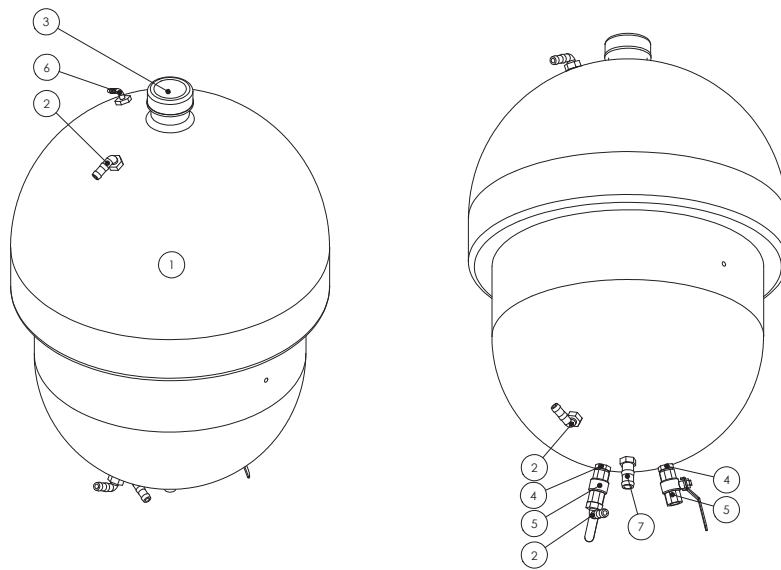

Chapter 9

FOAM MARKER TANK

100 Litre Foam Marker Tank

ITEM NO.	PART NUMBER	DESCRIPTION	QTY.
1	GA5018487	100L foam marker tank	1
2	HB050-90	Hose Barb Elbow 1/2	3
3	P24730	Lid, suit foam marker	1
4	GA5048310	1/2" Brass Nipple	2
5	GA5018309	12mm Ball valve	2
6	EL1214	Elbow Male Taper x Hose Barb 1/2x1/4	1
7	HB050-075	1/2"Male Thd X 3/4" Hose barb	1
	GA5009187	O Ring suit exacta tank cap 50X5	1

Direct Injection Foam Bottle

ITEM NO.	PART NUMBER	DESCRIPTION	QTY.
1	F70609A	Direct injection bottle mounting plate	1
2	GA4901038	Tank 25L ball (green)	1
3	F70622A	Injection bottle strap	1
4	GA5010085	Hollow rectangular rubber cut 69 lmm	1
5	GA5004883	Washer 8mm HD	2
6	GA5004749	M8x80 Bolt	1
7	GA5004917	M8 Nyloc Nut	1
8	P24730	Lid, suit foam marker	1
9	GA5009187	O Ring suit exacta tank cap 50X5	1
10	EL1214	Elbow Male Taper x Hose Barb 1/2x1/4	1
11	GA4903077	Pre-Assembled Filter and Ball Valve to suit Direct Injection Foam Marker Tanks	1
12	HB050-90	Hose Barb Elbow 1/2	2
13	RBI00050	Poly Pipe Reducer Bush 1 x 1/2	1

Foam Generator

ITEM NO.	PART NUMBER	DESCRIPTION	QTY.
1	FGEN	Foam Generator nozzle sub assem (3 parts nozzle & body & lock nut)	1
2	GA5066950	1/4" x 1/8" Brass elbow	1
3	GA5002497	3/4" Copper Washer (for Foam Generator)	1
4	GA4948390	Mesh Screen for foam generator	1
5	NIP100-SH	1" X Short Poly Nipple	1
6	GA5007621	19mm x 1" Hose barb	1

Foam Accumulator Assembly

ITEM NO.	PART NUMBER	DESCRIPTION	QTY.
1	GA5008491	Exacta Accumulator Bare	1
2	118319	Foam Marker Elbow	1

Filter and Ball Valve

GA4903077 Complete Assembly

ITEM NO.	PART NUMBER	DESCRIPTION	QTY.
1	GA5012259	Nipple Reducing 1/2" x 1/4"	1
2	GA5017405	1/4" M-F Ball Valve (Chrome)	1
3	CPI321	Brass Nozzle Body	1
4	8079-PP-200	200 Mesh Strainer (Orange)	1
5	CP4928	Adapter Brass 1/8" NPT Female	1
6	CPI325	Brass Cap	1
7	GA5066935	1/8" x 1/8" Brass Nipple	1
8	GA5018147	Check Valve Inline 1/8"	1
9	GA5050210	6mm x 1/8" Fitting	1