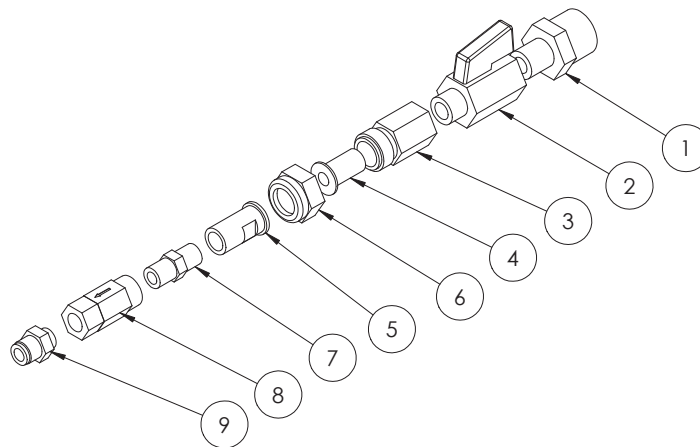

Direct Injection Foam Bottle

ITEM NO.	PART NUMBER	DESCRIPTION	QTY.
1	F70609A	Direct injection bottle mounting plate	1
2	GA4901038	Tank 25L ball (green)	1
3	F70622A	Injection bottle strap	1
4	GA5010085	Hollow rectangular rubber cut 69 lmm	1
5	GA5004883	Washer 8mm HD	2
6	GA5004749	M8x80 Bolt	1
7	GA5004917	M8 Nyloc Nut	1
8	P24730	Lid, suit foam marker	1
9	GA5009187	O Ring suit exacta tank cap 50X5	1
10	EL1214	Elbow Male Taper x Hose Barb 1/2x1/4	1
11	GA4903077	Pre-Assembled Filter and Ball Valve to suit Direct Injection Foam Marker Tanks	1
12	HB050-90	Hose Barb Elbow 1/2	2
13	RBI00050	Poly Pipe Reducer Bush 1 x 1/2	1

Foam Generator

ITEM NO.	PART NUMBER	DESCRIPTION	QTY.
1	FGEN	Foam Generator nozzle sub assem (3 parts nozzle & body & lock nut)	1
2	GA5066950	1/4" x 1/8" Brass elbow	1
3	GA5002497	3/4" Copper Washer (for Foam Generator)	1
4	GA4948390	Mesh Screen for foam generator	1
5	NIP100-SH	1" X Short Poly Nipple	1
6	GA5007621	19mm x 1" Hose barb	1

Foam Generator Mounting

ITEM NO.	PART NUMBER	DESCRIPTION	QTY.
1	FGEN-COM	Foam Generator complete	1
2	F70239A	Foam generator clamping bracket	2
3	GA5004437	M6 SS Washer	4
4	GA5004097	Bolt M6 x 60 ZP GR8.8	2
5	GA5048115	Nut nyloc M6	2

Foam Accumulator Assembly

ITEM NO.	PART NUMBER	DESCRIPTION	QTY.
1	GA5008491	Exacta Accumulator Bare	1
2	118319	Foam Marker Elbow	1

Filter and Ball Valve

GA4903077 Complete Assembly

ITEM NO.	PART NUMBER	DESCRIPTION	QTY.
1	GA5012259	Nipple Reducing 1/2" x 1/4"	1
2	GA5017405	1/4" M-F Ball Valve (Chrome)	1
3	CPI321	Brass Nozzle Body	1
4	8079-PP-200	200 Mesh Strainer (Orange)	1
5	CP4928	Adapter Brass 1/8" NPT Female	1
6	CPI325	Brass Cap	1
7	GA5066935	1/8" x 1/8" Brass Nipple	1
8	GA5018147	Check Valve Inline 1/8"	1
9	GA5050210	6mm x 1/8" Fitting	1