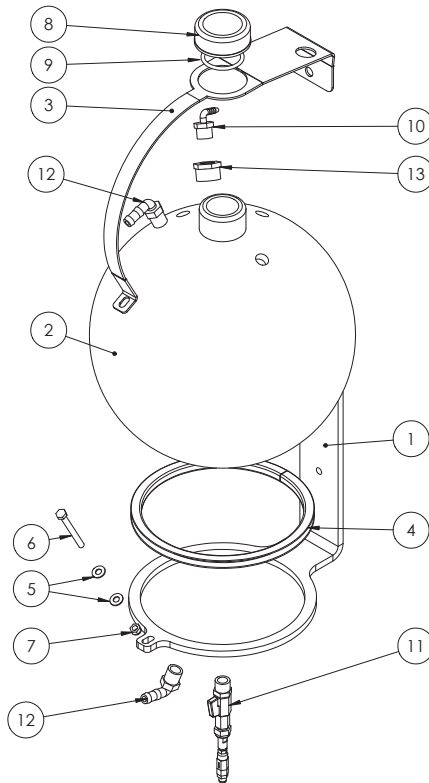

Chapter 9

FOAM MARKER TANK

100 Litre Foam Marker Tank

ITEM NO.	PART NUMBER	DESCRIPTION	QTY.
1	GA5018487	100L foam marker tank	1
2	HB050-90	Hose Barb Elbow 1/2	3
3	P24730	Lid, suit foam marker	1
4	GA5048310	1/2" Brass Nipple	2
5	GA5018309	12mm Ball valve	2
6	EL1214	Elbow Male Taper x Hose Barb 1/2x1/4	1
7	HB050-075	1/2"Male Thd X 3/4" Hose barb	1
	GA5009187	O Ring suit exacta tank cap 50X5	1

Direct Injection Foam Bottle

ITEM NO.	PART NUMBER	DESCRIPTION	QTY.
1	F70609A	Direct injection bottle mounting plate	1
2	GA4901038	Tank 25L ball (green)	1
3	F70622A	Injection bottle strap	1
4	GA5010085	Hollow rectangular rubber cut 69 lmm	1
5	GA5004883	Washer 8mm HD	2
6	GA5004749	M8x80 Bolt	1
7	GA5004917	M8 Nyloc Nut	1
8	P24730	Lid, suit foam marker	1
9	GA5009187	O Ring suit exacta tank cap 50X5	1
10	EL1214	Elbow Male Taper x Hose Barb 1/2x1/4	1
11	GA4903077	Pre-Assembled Filter and Ball Valve to suit Direct Injection Foam Marker Tanks	1
12	HB050-90	Hose Barb Elbow 1/2	2
13	RBI00050	Poly Pipe Reducer Bush 1 x 1/2	1

Foam Generator

ITEM NO.	PART NUMBER	DESCRIPTION	QTY.
1	FGEN	Foam Generator nozzle sub assem (3 parts nozzle & body & lock nut)	1
2	GA5066950	1/4" x 1/8" Brass elbow	1
3	GA5002497	3/4" Copper Washer (for Foam Generator)	1
4	GA4948390	Mesh Screen for foam generator	1
5	NIP100-SH	1" X Short Poly Nipple	1
6	GA5007621	19mm x 1" Hose barb	1

Foam Accumulator Assembly

ITEM NO.	PART NUMBER	DESCRIPTION	QTY.
1	GA5008491	Exacta Accumulator Bare	1
2	118319	Foam Marker Elbow	1

Filter and Ball Valve

GA4903077 Complete Assembly

ITEM NO.	PART NUMBER	DESCRIPTION	QTY.
1	GA5012259	Nipple Reducing 1/2" x 1/4"	1
2	GA5017405	1/4" M-F Ball Valve (Chrome)	1
3	CPI321	Brass Nozzle Body	1
4	8079-PP-200	200 Mesh Strainer (Orange)	1
5	CP4928	Adapter Brass 1/8" NPT Female	1
6	CPI325	Brass Cap	1
7	GA5066935	1/8" x 1/8" Brass Nipple	1
8	GA5018147	Check Valve Inline 1/8"	1
9	GA5050210	6mm x 1/8" Fitting	1