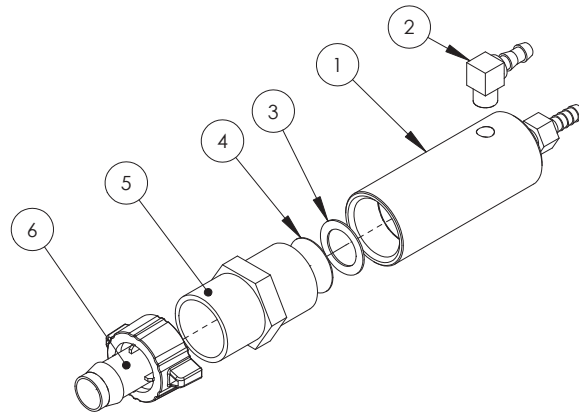

Chapter 9

FOAM MARKER TANK

100 Litre Foam Marker Tank

ITEM NO.	PART NUMBER	DESCRIPTION	QTY.
1	GA5018487	100L foam marker tank	1
2	HB050-90	Hose Barb Elbow 1/2	3
3	P24730	Lid, suit foam marker	1
4	GA5048310	1/2" Brass Nipple	2
5	GA5018309	12mm Ball valve	2
6	EL1214	Elbow Male Taper x Hose Barb 1/2x1/4	1
7	HB050-075	1/2"Male Thd X 3/4" Hose barb	1
	GA5009187	O Ring suit exacta tank cap 50X5	1

Direct Injection Foam Bottle

ITEM NO.	PART NUMBER	DESCRIPTION	QTY.
1	F70609A	Direct injection bottle mounting plate	1
2	GA4901038	Tank 25L ball (green)	1
3	F70622A	Injection bottle strap	1
4	GA5010085	Hollow rectangular rubber cut 69 lmm	1
5	GA5004883	Washer 8mm HD	2
6	GA5004749	M8x80 Bolt	1
7	GA5004917	M8 Nyloc Nut	1
8	P24730	Lid, suit foam marker	1
9	GA5009187	O Ring suit exacta tank cap 50X5	1
10	EL1214	Elbow Male Taper x Hose Barb 1/2x1/4	1
11	GA4903077	Pre-Assembled Filter and Ball Valve to suit Direct Injection Foam Marker Tanks	1
12	HB050-90	Hose Barb Elbow 1/2	2
13	RBI00050	Poly Pipe Reducer Bush 1 x 1/2	1

Foam Generator

ITEM NO.	PART NUMBER	DESCRIPTION	QTY.
1	FGEN	Foam Generator nozzle sub assem (3 parts nozzle & body & lock nut)	1
2	GA5066950	1/4" x 1/8" Brass elbow	1
3	GA5002497	3/4" Copper Washer (for Foam Generator)	1
4	GA4948390	Mesh Screen for foam generator	1
5	NIP100-SH	1" X Short Poly Nipple	1
6	GA5007621	19mm x 1" Hose barb	1

Foam Accumulator Assembly

ITEM NO.	PART NUMBER	DESCRIPTION	QTY.
1	GA5008491	Exacta Accumulator Bare	1
2	118319	Foam Marker Elbow	1

Filter and Ball Valve

GA4903077 Complete Assembly

ITEM NO.	PART NUMBER	DESCRIPTION	QTY.
1	GA5012259	Nipple Reducing 1/2" x 1/4"	1
2	GA5017405	1/4" M-F Ball Valve (Chrome)	1
3	CPI321	Brass Nozzle Body	1
4	8079-PP-200	200 Mesh Strainer (Orange)	1
5	CP4928	Adapter Brass 1/8" NPT Female	1
6	CPI325	Brass Cap	1
7	GA5066935	1/8" x 1/8" Brass Nipple	1
8	GA5018147	Check Valve Inline 1/8"	1
9	GA5050210	6mm x 1/8" Fitting	1