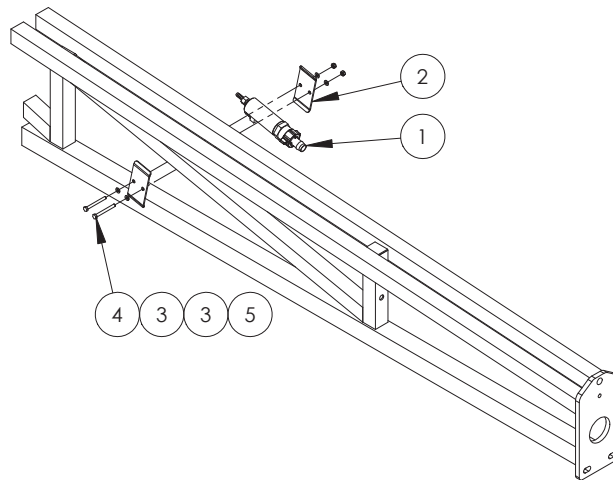

Foam Generator Mounting

ITEM NO.	PART NUMBER	DESCRIPTION	QTY.
1	FGEN-COM	Foam Generator complete	1
2	F70239A	Foam generator clamping bracket	2
3	GA5004437	M6 SS Washer	4
4	GA5004097	Bolt M6 x 60 ZP GR8.8	2
5	GA5048115	Nut nyloc M6	2