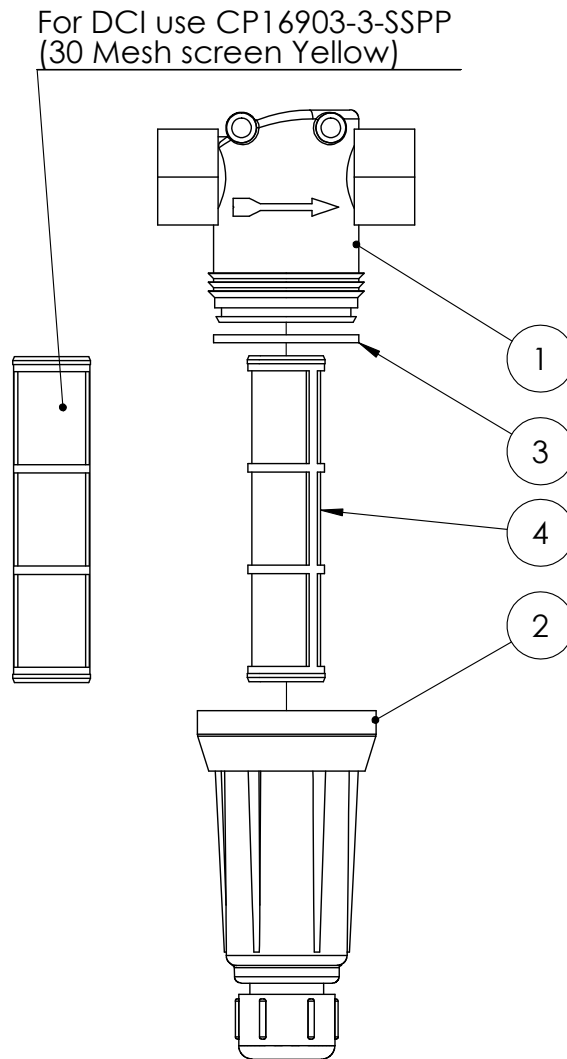

### 3/4 BSP Filter with 200 mesh screen

ITEM NO.	PART NUMBER	DESCRIPTION	QTY.
1	CPB50492-3/4-PP	AABI26 Filter body	1
2	CPB50493-PP	AABI26 filter bowl	1
3	CP50494-EPR	Seal, Rubber, 59 ID x 64 OD x 3.5 thick	1
4	CP16903-7-SSPP	200 Mesh Screen for foam marker (Orange)	1

## PVC Hose

Part No	Description	Internal Diameter (A)	Outside Diameter (B)
HOS25PVC	25mm PVC Hose	25mm	32mm
HOS40PVC	40mm PVC Hose	40mm	50mm
HOS50PVC	50mm PVC Hose	50mm	58mm

PVC Hose can be defined by its ribbed outside finish

## Sight Tube Hose

Part No	Description	Internal Diameter (A)	Outside Diameter (B)
HOS12SIGHT	12mm Clear Sight Tube Hose		
HOS12WSIGHT	12mm Clear Sight Tube Hose with wire		

## Lay Flat Hose

Part No	Description	Internal Diameter (A)	Outside Diameter (B)
GA5021395	50mm Blue Lay flat Hose		