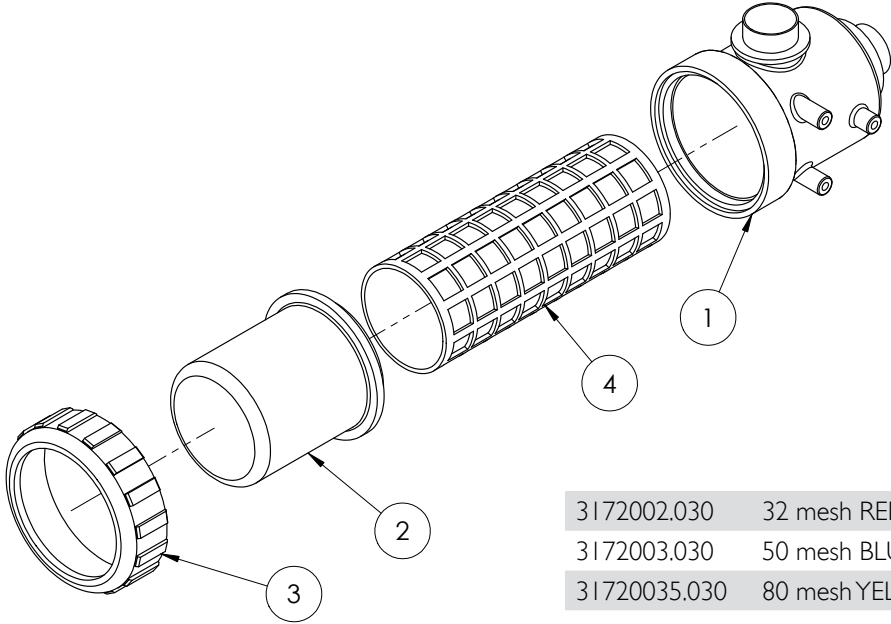

2" Suction Filter

3172002.030	32 mesh RED
3172003.030	50 mesh BLUE
31720035.030	80 mesh YELLOW

3172072 Filter, Suction, 2 male inlet & outlet, 32 mesh screen

ITEM NO.	PART NUMBER	DESCRIPTION	QTY.
1	3162070.010	Filter Body, 317, 2", Inlet Outlet thread	1
2	3172000.020	317 Suction Filter Bowl	1
3	3162000.040	Nut, Plastic, Suit 316 suction filter, 8 Threads	1
4	3172002.030	Screen 32 Mesh Filter (Red)	1