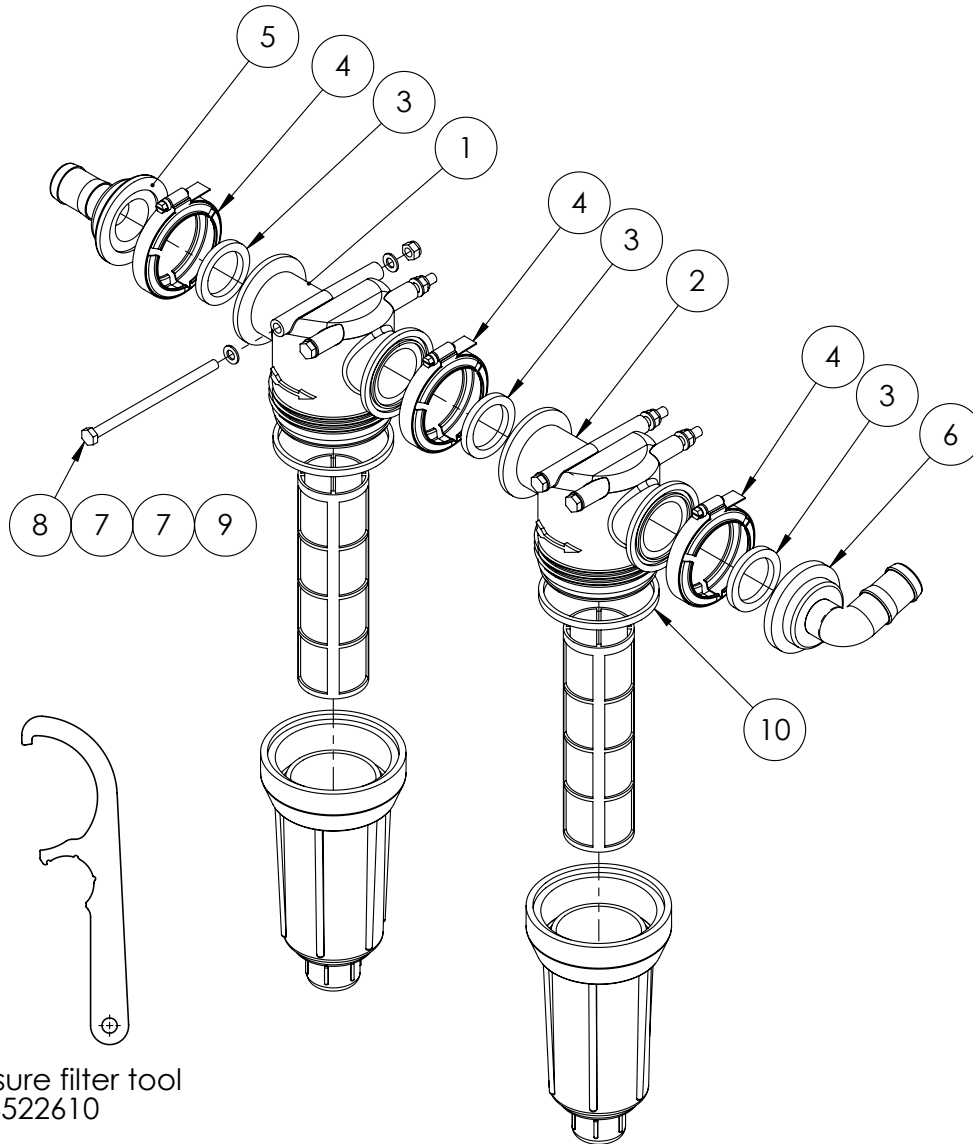

Pressure Filter Assembly

Pressure filter tool
GA4522610

ITEM NO.	PART NUMBER	DESCRIPTION	QTY.
1	AAB126ML-F75-80	Filter, 75 series flange inlet & outlet, 80 mesh (Blue screen), Teejet	1
	CP15941-4-SSPP	Filter screen, 80 mesh, Blue, SS & polypropylene, Teejet	1
	AAB126ML-F75-100	Filter, 75 series flange inlet & outlet, 100 mesh (Green screen)	1
2	CP15941-5-SSPP	Filter screen, 100 mesh, Green, SS & polymer, Suits AA126 AA124-AL & AA124ML filters	1
	GA5009335	Seal, 41.5 ID x 55 OD x 6.5mm thick, EPDM, suit 1 1/2" flange	3
4	FC200	Clamp, Worm screw, Use with 2" standard flange port, Banjo	3
5	M200125BRB	Hose barb, Flanged, Straight, 2" flange x 1 1/4" barb, Banjo	2
6	M200125BRB90	Hose barb, Elbow, 90 degree, 2" flange x 1 1/4" hose, Banjo	1
7	GA5003643	Washer 8mm Flat SS Heavy Duty	8
8	GA5011503	Bolt M8 x 140 ZP GR8.8	4
9	GA5004917	Nut M8 Nyloc ZP	4
10	CP48656-EPR	Seal, 98 OD x 91 ID x 7mm thick, Suits AA126ML-5	2