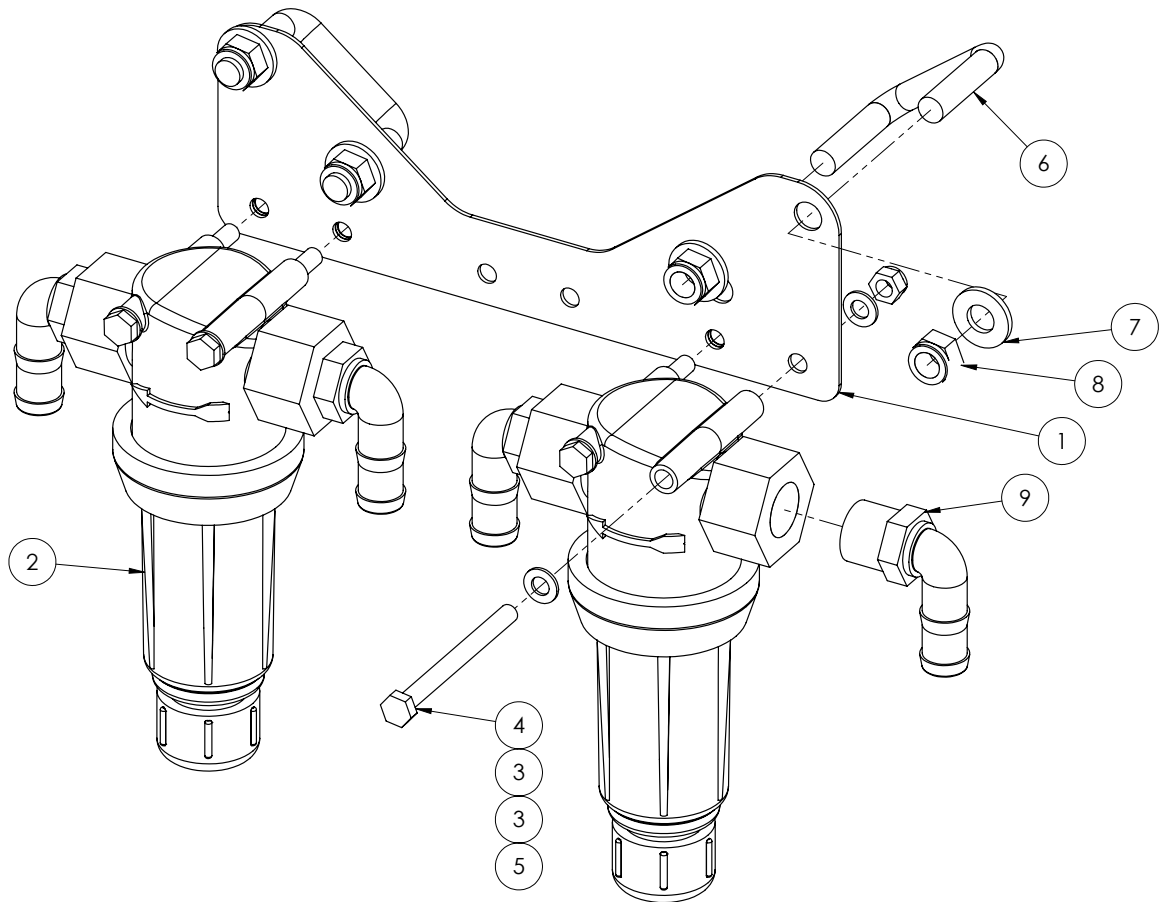

In Line Boom Filter

ITEM NO.	PART NUMBER	DESCRIPTION	QTY.
1	GA4505205	Boom line filter mount plate bolt on	1
2	AAB126ML-3-200	Filter, 3/4" female thread inlet / outlet, Orange 200 mesh screen	2
3	GA5048115	Nut M6 Nyloc ZP	8
4	GA5011495	Bolt M8 x 90 ZP GR8.8	4
5	GA5004917	Nut M8 Nyloc ZP	4
6	GA5011243	M12 x 50mm x 50mm Square Top U Bolts	2
7	GA5000587	Washer 12mm Flat ZP Heavy Duty	4
8	GA5012461	Nut M12 Nyloc ZP	4
9	HB075-90	Hose barb, Elbow, 90 degree, 3/4" male thread x 3/4" hose, Banjo	4