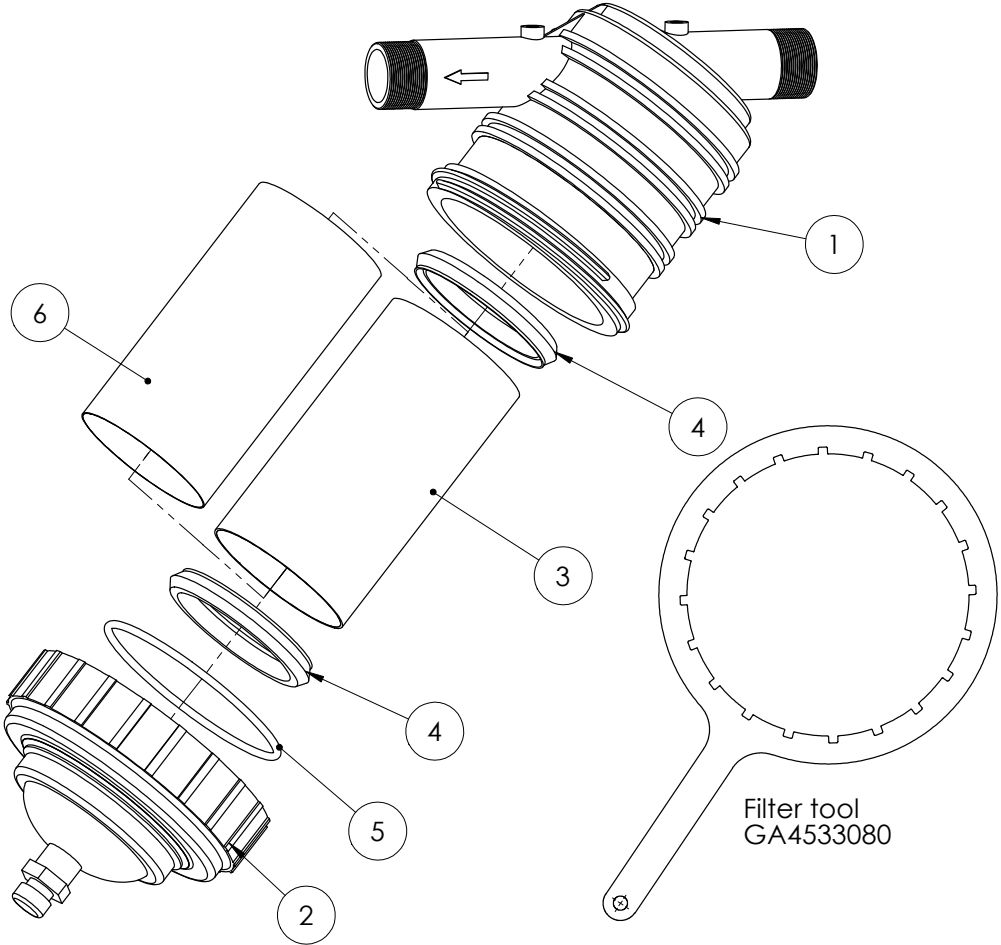

2" Fill Filter with 120 mesh screen

GA5001333 Fill Filter, 2", 7 mesh Stainless steel screen with 50 mesh screen sock, viton, Geoline

ITEM NO.	PART NUMBER	DESCRIPTION	QTY.
1	C00002066	Body, suits 2" Geoline	1
2	C00201031	Geoline top cover & nut	1
3	3290003030	Filter screen, 50 mesh, Blue, SS & polypropylene, Arag	1
4	GA5001329	Seal, Viton, Suit Geoline 2" fill filter GA5001333	2
5	GA5012545	O-ring, Suit Geoline 2" fill filter GA5001333	1
6	GA5000421	Filter screen, 50 mesh, White, Sock type, Suit SS filter screen on 2" fill filter	1