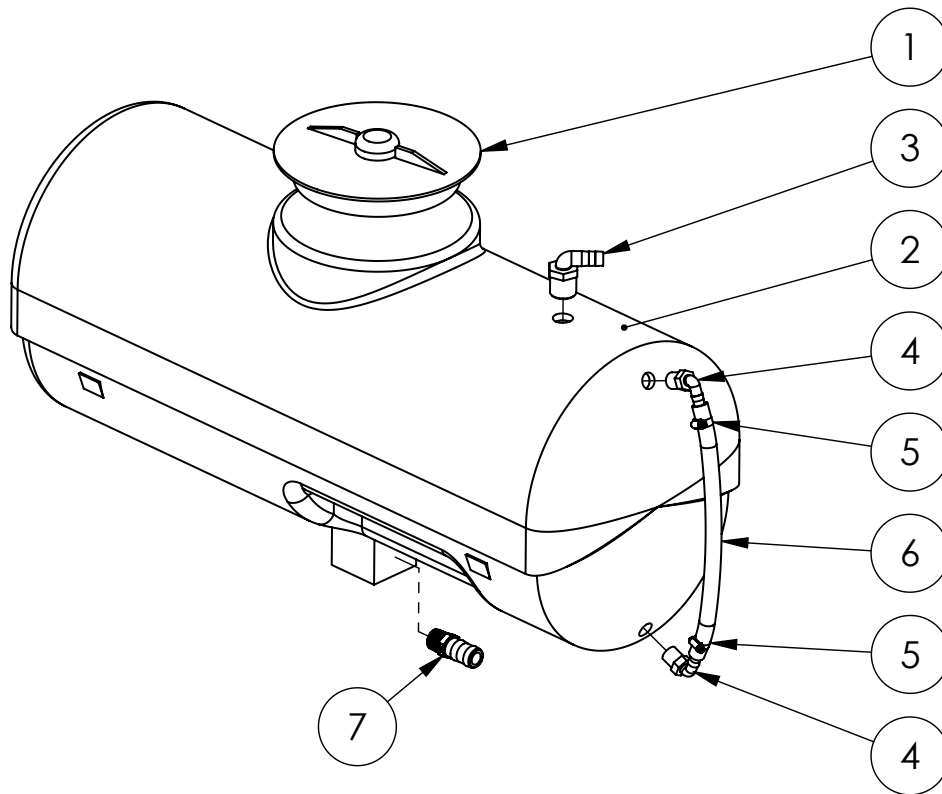

Chapter 3

FLUSH TANK

100L Flush Tank - 1500-2500L

ITEM NO.	PART NUMBER	DESCRIPTION	QTY.
1	*	100L Flush Tank Assembly	1
2	GA4660800	Tank Cradle, Fresh Water, 100L	1
3	GA5065455	Bolt M10 x 30 GR8.8 ZP	4
4	GA5000117	Washer 10mm Flat SS HD	8
5	GA5051445	Nut M10 Nyloc SS	4

* Sub-assembly on following pages

100L Flush Tank Assembly - I500-2500L

ITEM NO.	PART NUMBER	DESCRIPTION	QTY.
1	GA5076882	Lid,Tank, 255 diameter,With breather	1
2	GA4901062	Tank, 100 Litre, XLTube, As purchased	1
3	GA5077719	Hose barb, Elbow, 90 degree, 1 male thread x 3/4 hose, Banjo	1
4	GA5077708	Hose barb, Elbow, 90 degree, 1/2 male thread x 1/2 hose, Banjo	2
5	GA5000469	1/2" SS hose clamp	2
6	GA2000210	Hose, 12mm, Clear,Wire reinforced	1
7	GA5077715	Hose barb, Straight, 3/4 male thread x 1 hose barb, Banjo	1

180L Flush Tank - 3000L

ITEM NO.	PART NUMBER	DESCRIPTION	QTY.
1	GA5061120	Tank 180L, Flush Tank, Angled to suit 3000L EF tank, bare	1
2	GA5077717	Hose barb, Elbow, 90 degree, 3/4" male thread x 3/4" hose	1
3	GA5077709	Hose barb, Straight, 3/4" male thread x 3/4" hose, Banjo	1
4	GA5077724	Hose barb, Straight, 1 1/4" male thread x 1 1/4" hose, Banjo	1
5	GA5009187	O-ring, 60 x 5.5mm, suits Exacta tank cap	1
6	GA5009157	Cap, Suit Exacta foam tank, O-ring not included	1
7	GA5006113	Bolt M10 x 20 ZP GR8.8	2
8	GA5000117	Washer 10mm Flat SS HD	2
9	GA5000137	Washer 10mm Spring SS	2
10	GA5077702	Hose barb, Straight, 1/2" male thread x 1/2" hose, Banjo	2
11	GA2000209	Hose, Clear, 12mm, Sight tube - (cut 600mm)	1

Continued over page

Flush Tank - In-line Check Valve - 180L

ITEM NO.	PART NUMBER	DESCRIPTION	QTY.
1	GA5017361	Valve non-return 1 1/4"	1
2	GA5077724	Hose barb, Straight, 1 1/4" male thread x 1 1/4" hose, Banjo	2