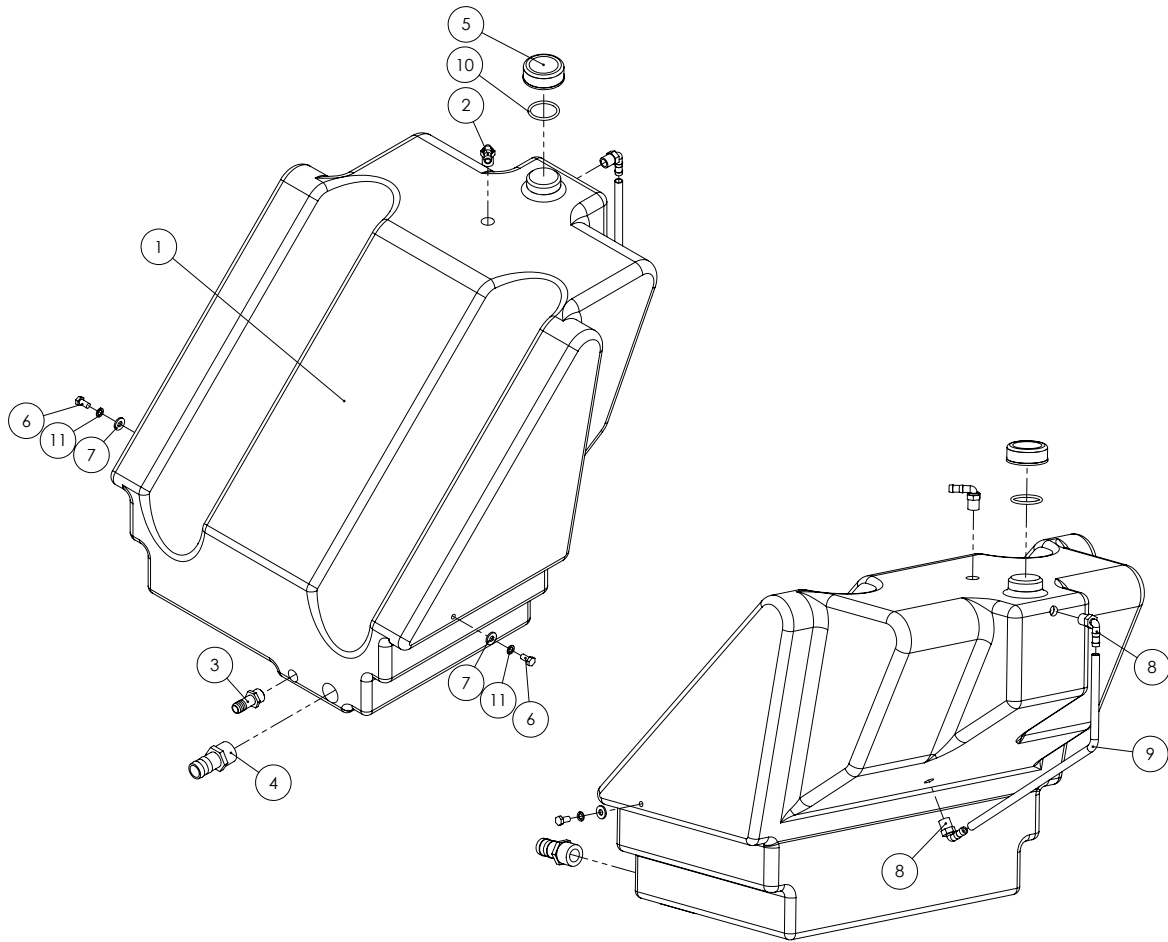

Chapter 3

FLUSH TANK

100L Flush Tank - 1500-2500L

ITEM NO.	PART NUMBER	DESCRIPTION	QTY.
1	*	100L Flush Tank Assembly	1
2	GA4660800	Tank Cradle, Fresh Water, 100L	1
3	GA5065455	Bolt M10 x 30 GR8.8 ZP	4
4	GA5000117	Washer 10mm Flat SS HD	8
5	GA5051445	Nut M10 Nyloc SS	4

* Sub-assembly on following pages

100L Flush Tank Assembly - I500-2500L

ITEM NO.	PART NUMBER	DESCRIPTION	QTY.
1	GA5076882	Lid,Tank, 255 diameter,With breather	1
2	GA4901062	Tank, 100 Litre, XLTube, As purchased	1
3	GA5077719	Hose barb, Elbow, 90 degree, 1 male thread x 3/4 hose, Banjo	1
4	GA5077708	Hose barb, Elbow, 90 degree, 1/2 male thread x 1/2 hose, Banjo	2
5	GA5000469	1/2" SS hose clamp	2
6	GA2000210	Hose, 12mm, Clear,Wire reinforced	1
7	GA5077715	Hose barb, Straight, 3/4 male thread x 1 hose barb, Banjo	1

180L Flush Tank - 3000L

ITEM NO.	PART NUMBER	DESCRIPTION	QTY.
1	GA5061120	Tank 180L, Flush Tank, Angled to suit 3000L EF tank, bare	1
2	GA5077717	Hose barb, Elbow, 90 degree, 3/4" male thread x 3/4" hose	1
3	GA5077709	Hose barb, Straight, 3/4" male thread x 3/4" hose, Banjo	1
4	GA5077724	Hose barb, Straight, 1 1/4" male thread x 1 1/4" hose, Banjo	1
5	GA5009187	O-ring, 60 x 5.5mm, suits Exacta tank cap	1
6	GA5009157	Cap, Suit Exacta foam tank, O-ring not included	1
7	GA5006113	Bolt M10 x 20 ZP GR8.8	2
8	GA5000117	Washer 10mm Flat SS HD	2
9	GA5000137	Washer 10mm Spring SS	2
10	GA5077702	Hose barb, Straight, 1/2" male thread x 1/2" hose, Banjo	2
11	GA2000209	Hose, Clear, 12mm, Sight tube - (cut 600mm)	1

Continued over page

Flush Tank - In-line Check Valve - 180L

ITEM NO.	PART NUMBER	DESCRIPTION	QTY.
1	GA5017361	Valve non-return 1 1/4"	1
2	GA5077724	Hose barb, Straight, 1 1/4" male thread x 1 1/4" hose, Banjo	2