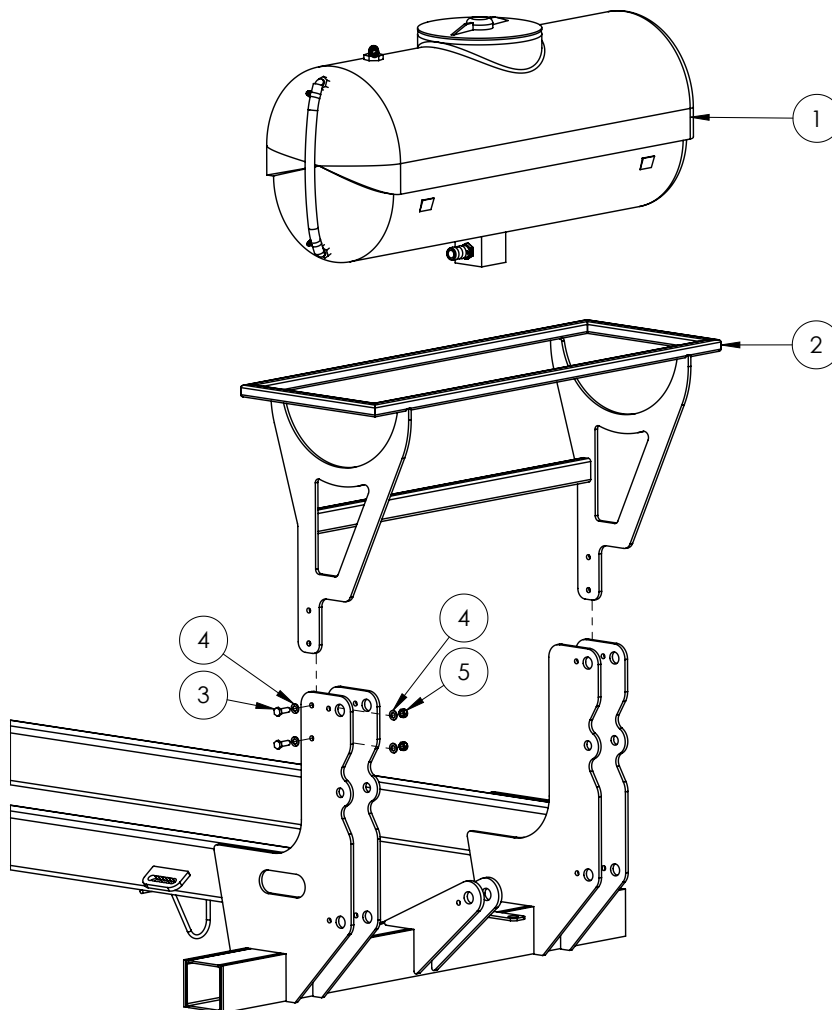

Chapter 3

FLUSH TANK

100L Flush Tank - 1500-2500L

ITEM NO.	PART NUMBER	DESCRIPTION	QTY.
1	*	100L Flush Tank Assembly	1
2	GA4660800	Tank Cradle, Fresh Water, 100L	1
3	GA5065455	Bolt M10 x 30 GR8.8 ZP	4
4	GA5000117	Washer 10mm Flat SS HD	8
5	GA5051445	Nut M10 Nyloc SS	4

* Sub-assembly on following pages

100L Flush Tank Assembly - I500-2500L

ITEM NO.	PART NUMBER	DESCRIPTION	QTY.
1	GA5076882	Lid,Tank, 255 diameter,With breather	1
2	GA4901062	Tank, 100 Litre, XLTube, As purchased	1
3	GA5077719	Hose barb, Elbow, 90 degree, 1 male thread x 3/4 hose, Banjo	1
4	GA5077708	Hose barb, Elbow, 90 degree, 1/2 male thread x 1/2 hose, Banjo	2
5	GA5000469	1/2" SS hose clamp	2
6	GA2000210	Hose, 12mm, Clear,Wire reinforced	1
7	GA5077715	Hose barb, Straight, 3/4 male thread x 1 hose barb, Banjo	1

180L Flush Tank - 3000L

ITEM NO.	PART NUMBER	DESCRIPTION	QTY.
1	GA5061120	Tank 180L, Flush Tank, Angled to suit 3000L EF tank, bare	1
2	GA5077717	Hose barb, Elbow, 90 degree, 3/4" male thread x 3/4" hose	1
3	GA5077709	Hose barb, Straight, 3/4" male thread x 3/4" hose, Banjo	1
4	GA5077724	Hose barb, Straight, 1 1/4" male thread x 1 1/4" hose, Banjo	1
5	GA5009187	O-ring, 60 x 5.5mm, suits Exacta tank cap	1
6	GA5009157	Cap, Suit Exacta foam tank, O-ring not included	1
7	GA5006113	Bolt M10 x 20 ZP GR8.8	2
8	GA5000117	Washer 10mm Flat SS HD	2
9	GA5000137	Washer 10mm Spring SS	2
10	GA5077702	Hose barb, Straight, 1/2" male thread x 1/2" hose, Banjo	2
11	GA2000209	Hose, Clear, 12mm, Sight tube - (cut 600mm)	1

Continued over page

Flush Tank - In-line Check Valve - 180L

ITEM NO.	PART NUMBER	DESCRIPTION	QTY.
1	GA5017361	Valve non-return 1 1/4"	1
2	GA5077724	Hose barb, Straight, 1 1/4" male thread x 1 1/4" hose, Banjo	2