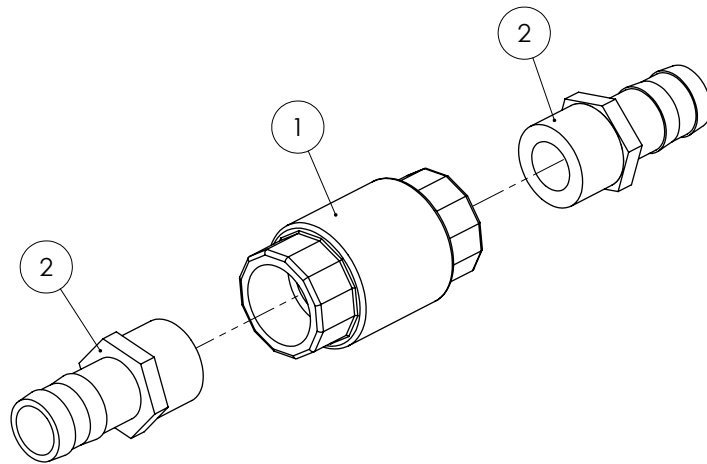

Chapter 3

FLUSH TANK

100L Flush Tank - 1500-2500L

ITEM NO.	PART NUMBER	DESCRIPTION	QTY.
1	*	100L Flush Tank Assembly	1
2	GA4660800	Tank Cradle, Fresh Water, 100L	1
3	GA5065455	Bolt M10 x 30 GR8.8 ZP	4
4	GA5000117	Washer 10mm Flat SS HD	8
5	GA5051445	Nut M10 Nyloc SS	4

* Sub-assembly on following pages

100L Flush Tank Assembly - I500-2500L

ITEM NO.	PART NUMBER	DESCRIPTION	QTY.
1	GA5076882	Lid,Tank, 255 diameter,With breather	1
2	GA4901062	Tank, 100 Litre, XLTube, As purchased	1
3	GA5077719	Hose barb, Elbow, 90 degree, 1 male thread x 3/4 hose, Banjo	1
4	GA5077708	Hose barb, Elbow, 90 degree, 1/2 male thread x 1/2 hose, Banjo	2
5	GA5000469	1/2" SS hose clamp	2
6	GA2000210	Hose, 12mm, Clear,Wire reinforced	1
7	GA5077715	Hose barb, Straight, 3/4 male thread x 1 hose barb, Banjo	1

180L Flush Tank - 3000L

ITEM NO.	PART NUMBER	DESCRIPTION	QTY.
1	GA5061120	Tank 180L, Flush Tank, Angled to suit 3000L EF tank, bare	1
2	GA5077717	Hose barb, Elbow, 90 degree, 3/4" male thread x 3/4" hose	1
3	GA5077709	Hose barb, Straight, 3/4" male thread x 3/4" hose, Banjo	1
4	GA5077724	Hose barb, Straight, 1 1/4" male thread x 1 1/4" hose, Banjo	1
5	GA5009187	O-ring, 60 x 5.5mm, suits Exacta tank cap	1
6	GA5009157	Cap, Suit Exacta foam tank, O-ring not included	1
7	GA5006113	Bolt M10 x 20 ZP GR8.8	2
8	GA5000117	Washer 10mm Flat SS HD	2
9	GA5000137	Washer 10mm Spring SS	2
10	GA5077702	Hose barb, Straight, 1/2" male thread x 1/2" hose, Banjo	2
11	GA2000209	Hose, Clear, 12mm, Sight tube - (cut 600mm)	1

Continued over page

Flush Tank - In-line Check Valve - 180L

ITEM NO.	PART NUMBER	DESCRIPTION	QTY.
1	GA5017361	Valve non-return 1 1/4"	1
2	GA5077724	Hose barb, Straight, 1 1/4" male thread x 1 1/4" hose, Banjo	2