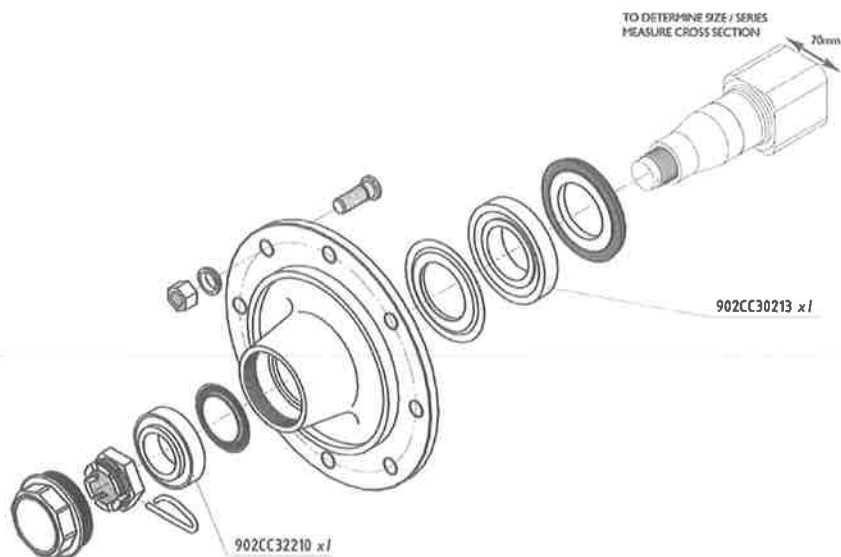

HUBS

70 Series Bearing Kit

Part No	Description	Quantity
GA5052105	70 Series Bearing Kit	1

Bearing Kit Contents

Part No	Description	Quantity
902CC30213	Inner Hub Bearing	1
902CC32210	Outer Hub Bearing	1