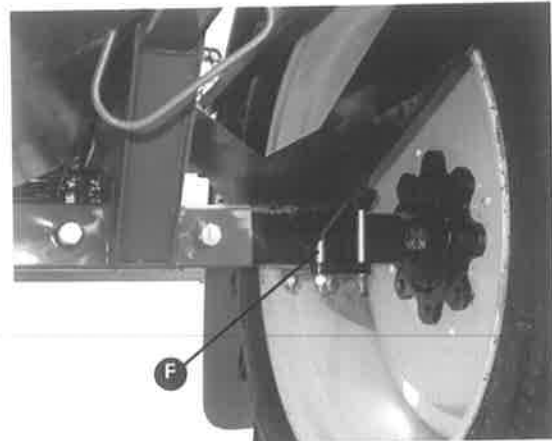

MUDGUARD KITS

Kit Part No GA4900588*

Item	Part No	Description	Quantity	Item	Part No	Description	Quantity
A	GA4655065	Mudguard Bracket	2	F-4	GA5001043	16mm Washer	16
B	GA5003453	Poly Mudguard	2	G	GA4502725	Stiffener for Mudflap	2
C	GA5011949	Goldacres Mudflap	2	H-1	GA5065455	M10 x 30mm Bolt	4
D	GA5020450	Plastic Mudguard Mount and Mounting Bolts	8	H-2	GA5011131	M10 Dome Nut	4
E	GA5003875	50mm Tube Inserts	4	H-3	GA5002627	3/8" Washer	8
F-1	GA5000869	M16 x 150mm Bolt	8	I-1	GA5006055	M10 x 40mm Bolt	6
F-2	GA5001029	M16 Nyloc Nut	8	I-2	GA5011131	M10 Dome Nut	6
F-3	PMB-008LAS	Mounting Plate	4	I-3	GA5002627	3/8" Washer	12

* Kit contains a complete pair of mudguards