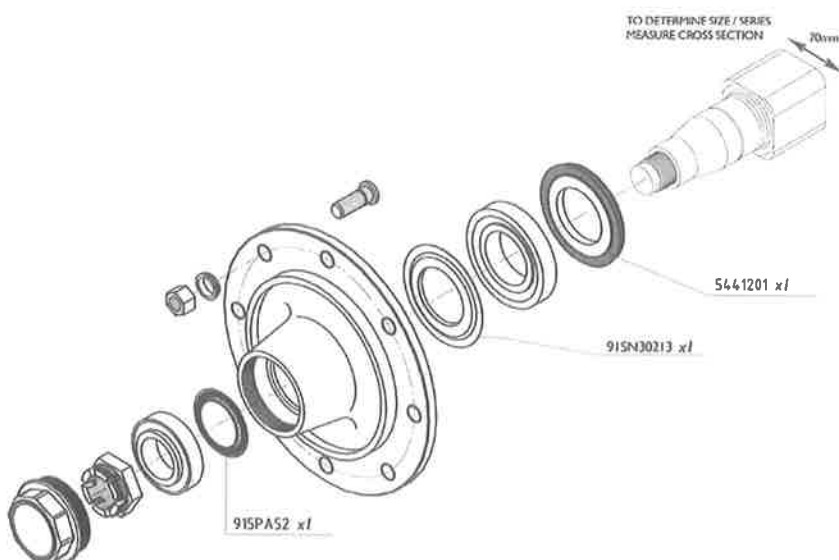

AXLES

| Item | Part No | Description | Quantity |
|------|-----------|------------------|----------|
| A | GA4652915 | Right Stub Axle | 1 |
| | GA4652920 | Left Stub Axle | 1 |
| B-1 | GA5001557 | M20 x 60mm Bolt* | 2 |
| B-2 | GA5001709 | M20 Nuc* | 2 |

* Quantity is per side

HUBS

70 Series Bearing Kit

| Part No | Description | Quantity |
|-----------|-----------------------|----------|
| GA5052105 | 70 Series Bearing Kit | 1 |

Bearing Kit Contents

| Part No | Description | Quantity |
|------------|-------------------|----------|
| 902CC30213 | Inner Hub Bearing | 1 |
| 902CC32210 | Outer Hub Bearing | 1 |