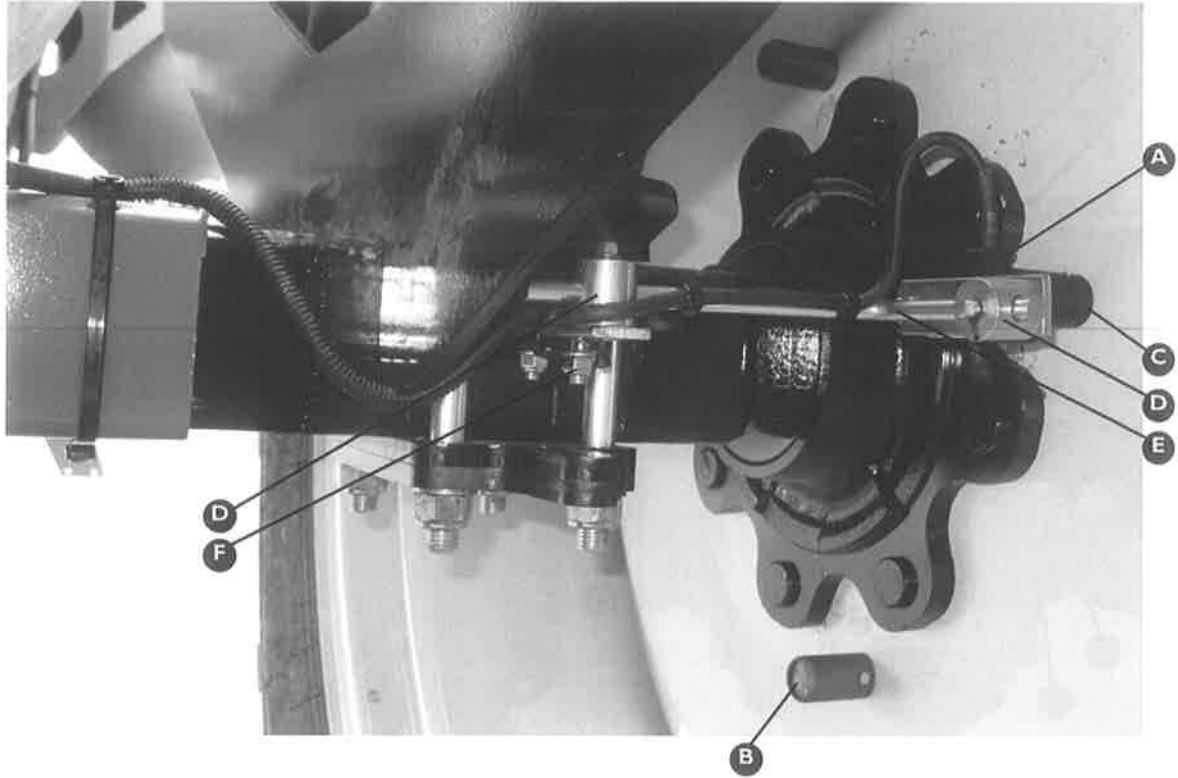

* Kit contains a complete pair of mudguards

WHEEL SPEED SENSOR

Complete Kit 0630171152

| Item | Part No | Description | Quantity |
|------|------------|--|----------|
| A | 0630171149 | Wheel Speed Sensor with 7 1/2' Sensor Cable | 1 |
| B | 0630159403 | Red Wheel Magnet | 2 |
| C | 0630159402 | Black Wheel Magnet | 2 |
| D | 0630159483 | Mounting Adapter | 2 |
| E | 1070159472 | Mounting Rod | 1 |