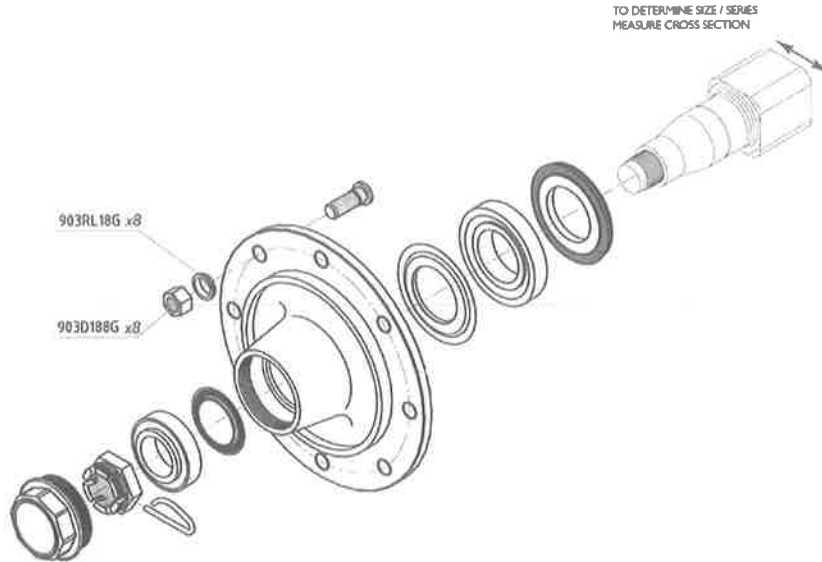

HUBS

70 Series Nut Kit

Part No	Description	Quantity
GA5052150	70 Series Nut Kit	1

Nut Kit Contents

Part No	Description	Quantity
903RL18G	Wheel Nut Washer	8
903D188G	Wheel Nut	8