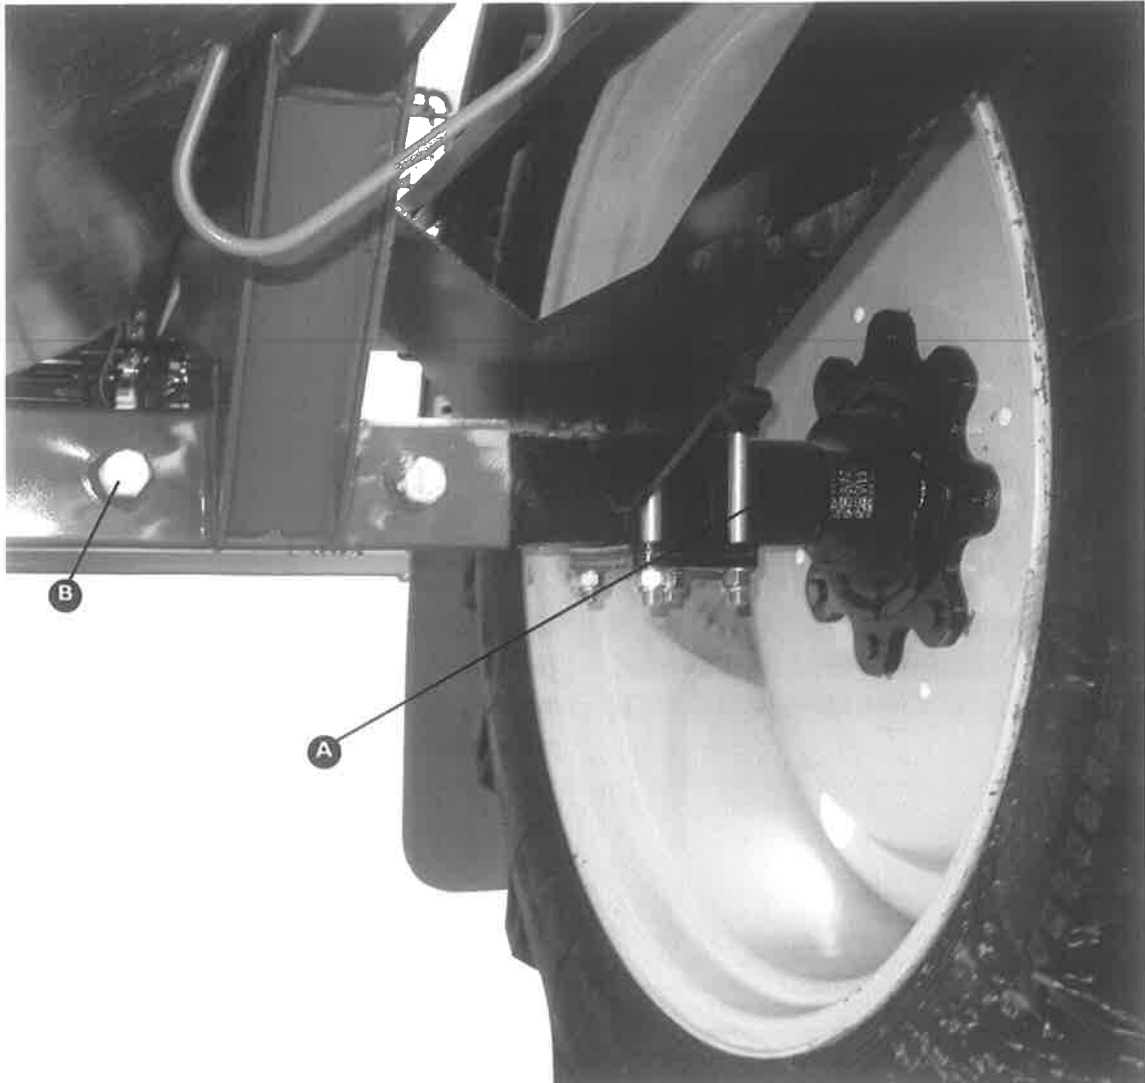

AXLES

Item	Part No	Description	Quantity
A	GA4652915	Right Stub Axle	1
	GA4652920	Left Stub Axle	1
B-1	GA5001557	M20 x 60mm Bolt*	2
B-2	GA5001709	M20 Nuc*	2

* Quantity is per side