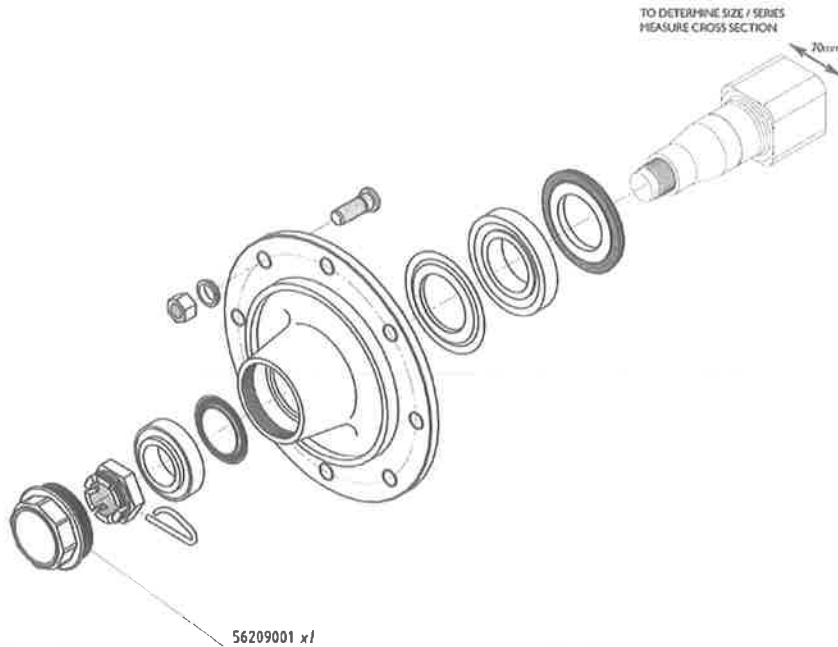

HUBS

70 Series Cap Kit

Part No	Description	Quantity
GA5052110	70 Series Cap Kit	1

Cap Kit Contents

Part No	Description	Quantity
56209001	Dust Cap	1