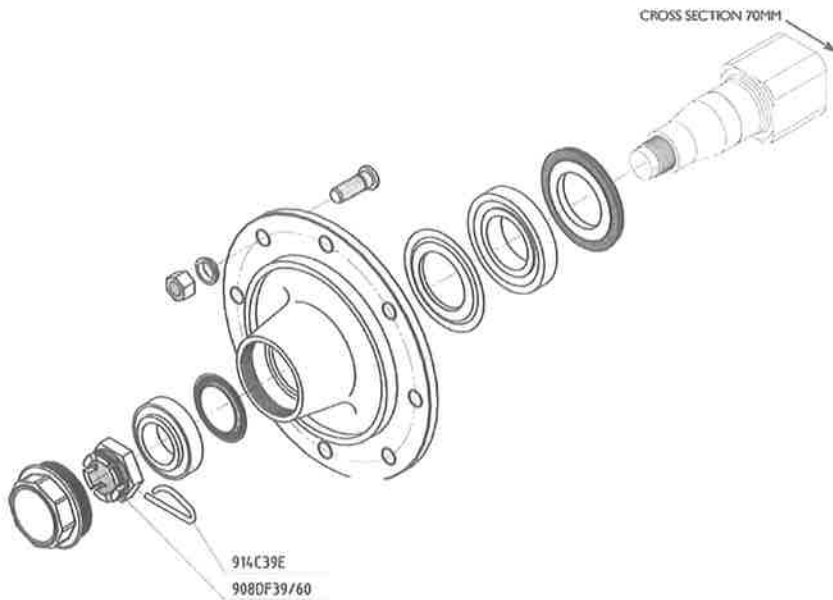

70 Series Stud Kit

| Part No | Description | Quantity |
|-----------|--------------------|----------|
| GA5052155 | 70 Series Stud Kit | 1 |

Stud Kit Contents

| Part No | Description | Quantity |
|---------|-------------|----------|
| 903C18 | Wheel Stud | 8 |

70 Series Crown Nut Kit

| Part No | Description | Quantity |
|-----------|-------------------------|----------|
| GA5052115 | 70 Series Crown Nut Kit | 1 |

Crown Nut Kit Contents

| Part No | Description | Quantity |
|------------|---------------|----------|
| 908DF39/60 | Crown Nut | 1 |
| 914CE9E | Retainer Clip | 1 |