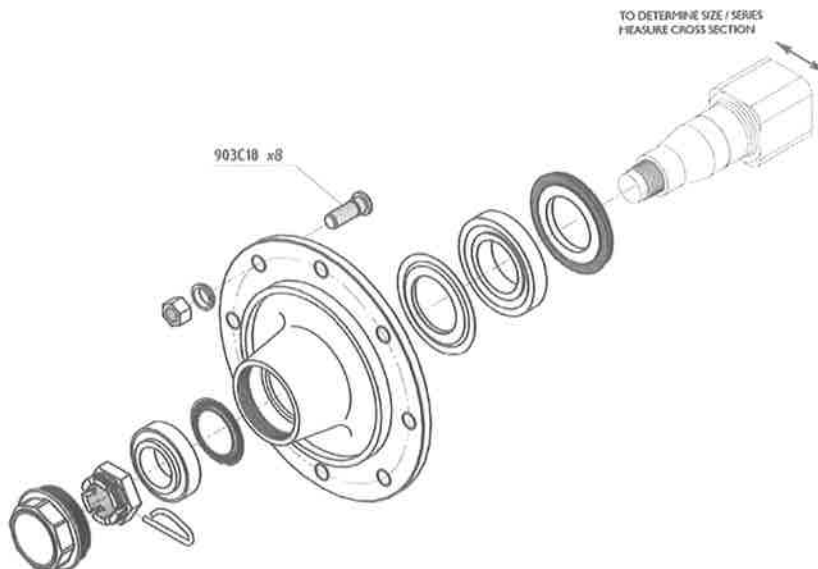

HUBS

70 Series Nut Kit

| Part No | Description | Quantity |
|-----------|-------------------|----------|
| GA5052150 | 70 Series Nut Kit | 1 |

Nut Kit Contents

| Part No | Description | Quantity |
|----------|------------------|----------|
| 903RL18G | Wheel Nut Washer | 8 |
| 903D188G | Wheel Nut | 8 |

70 Series Stud Kit

| Part No | Description | Quantity |
|-----------|--------------------|----------|
| GA5052155 | 70 Series Stud Kit | 1 |

Stud Kit Contents

| Part No | Description | Quantity |
|---------|-------------|----------|
| 903C18 | Wheel Stud | 8 |