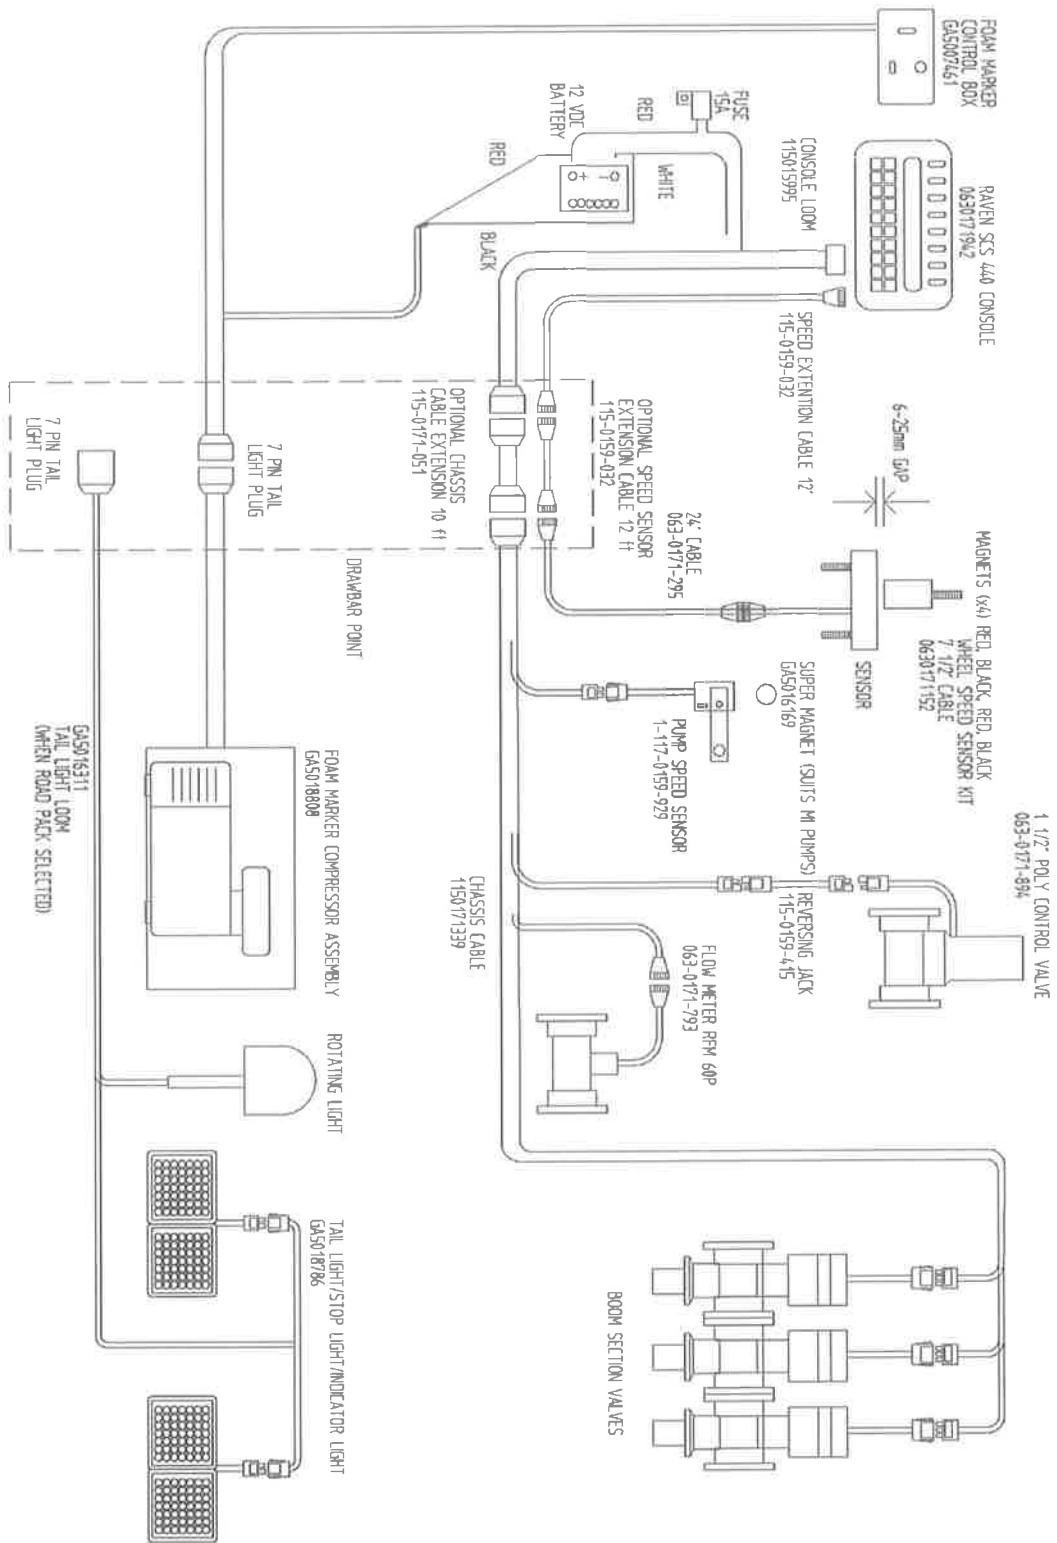

GA5048975
Rotating Beacon Light

RAVEN (AMP) ELECTRICAL CONNECTORS

Part No
4084001014

Description
Male Flow Meter Connector

Part No
4084001015

Description
Female Flow Meter Connector

Part No
4084004040

Description
Male Speed Cable Connector

Part No
4084001016

Description
Female Speed Cable Connector

Part No
4084001062

Description
Male Pin for Speed and Flow Meter
Connector

Part No
4084001063

Description
Female Pin for Speed and Flow
Meter Connector

Description
Female Square 4 Pin Plug

Part No
GA5004009

Description
Male 6 Pin Plug

Part No
GA5002663

Description
Female 6 Pin Plug

Part No
GA5016617

Description
Male Pin

GA5016619

Description
Female Pin

Part No
GA5014857

Description
Rubber Seal (Green)

WIRING DIAGRAM

ELECTRICS