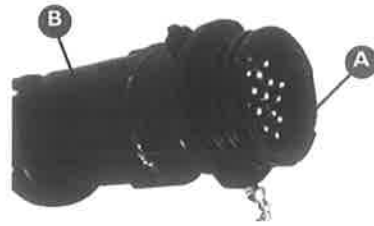

GA5048975
Rotating Beacon Light

RAVEN (AMP) ELECTRICAL CONNECTORS

Part No
4084001014

Description
Male Flow Meter Connector

Part No
4084001015

Description
Female Flow Meter Connector

Part No
4084004040

Description
Male Speed Cable Connector

Part No
4084001016

Description
Female Speed Cable Connector

Part No
4084001062

Description
Male Pin for Speed and Flow Meter
Connector

Part No
4084001063

Description
Female Pin for Speed and Flow
Meter Connector

RAVEN (AMP) ELECTRICAL CONNECTORS*

Item	Part No	Description
A	4084001017	Male Loom Connector for 440 and 450 Consoles (16 Pin)
B	GA5049175	Connector Backing Shell

Part No	Description
4084001018	Female Loom Connector for 440 and 450 Consoles (Pin)
B	GA5049175 Connector Backing Shell

Item	Part No	Description
A	GA5020785	Male Loom Connector for 4400 Console (37 Pin)
B	GA5020560	Backing Shell for Connector

Item	Part No	Description
A	GA5020780	Female Loom Connector for 4400 Console (37 Pin)
B	GA5020560	Backing Shell for Connector