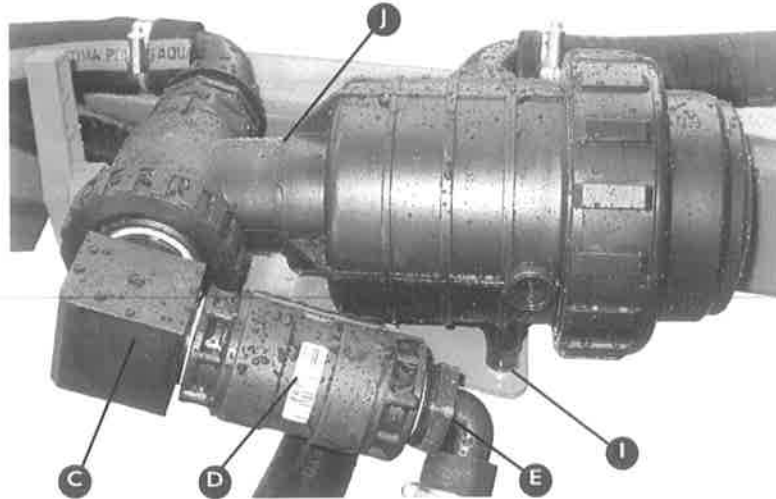

SUCTION FILTER

Kit Part No GA4903060

Item	Part No	Description	Quantity	Item	Part No	Description	Quantity
A	316063	1 1/2" Suction Filter w/ 50 Mesh*1		H	200060	1 1/2" Fly Nut	2
B	4542236	3Way Ball Valve 1 1/2"	1	I-1	GA5004701	M8 x 20mm Bolt	5
C	L050A	Elbow 1 1/2" x 1 1/4"	1	I-2	GA5004883	8mm Washer	10
D	GA5017361	1 1/4" Check Valve	1	I-3	GA5004919	8mm Spring Washer	5
E	HB125/100-90	1 1/4" x 1" Poly Elbow	1	J	GA5009187	50mm O-Ring	1
F	2502060	1 1/2" Poly Nipple	1	K	G10061	29 x 3 O-Ring	4
G	116640	1 1/2" Poly Elbow	2				

* Replacement filter screens available Part No 316 003.030 ,50 Mesh Blue (Standard)
316002.030 ,32 Mesh White
3160035.030 ,80 Mesh Grey