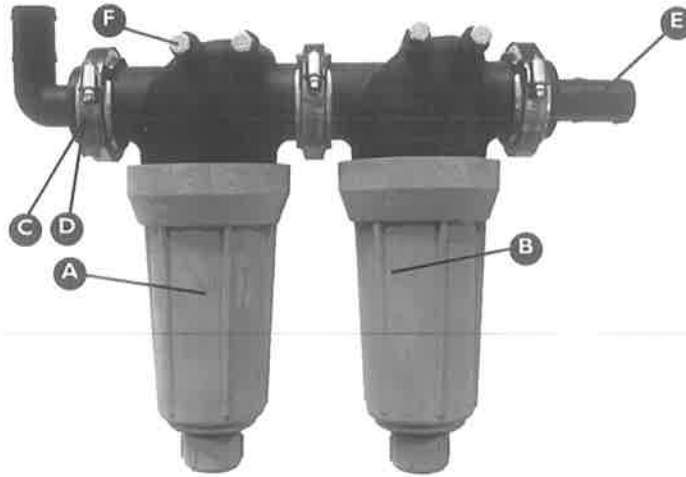

Rev 00 27/8/09

PRESSURE FILTERS

Assembly Part No GA4903066

Item	Part No	Description	Quantity	Item	Part No	Description	Quantity
A	AAB126ML-F75-80	Filter with 80 Mesh Screen	1	F-1	GA5011503	M8 x 140mm Bolt	4
B	AAB126ML-F75-100	Filter with 100 Mesh Screen	1	F-2	GA5004917	M8 Nyloc Nut	4
C	FC200	Screw Clamp	3	F-3	GA5003643	8mm Washer	8
D	150G	Gasket	3	G	M200125BRB90	1 1/4" Poly Elbow to Flange	1
E	M200125BRB	1 1/4" Hose Barb to Flange	1				

REPLACEMENT PRESSURE FILTER PARTS

Item	Part No	Description
A	CP15941-4-SSPP	80 Mesh Screen (Blue)
B	CP15941-5-SSPP	100 Mesh Screen (Green)
C	CP48656	O-ring
D	GA4522610	Tool for Removing Pressure Filter Housing