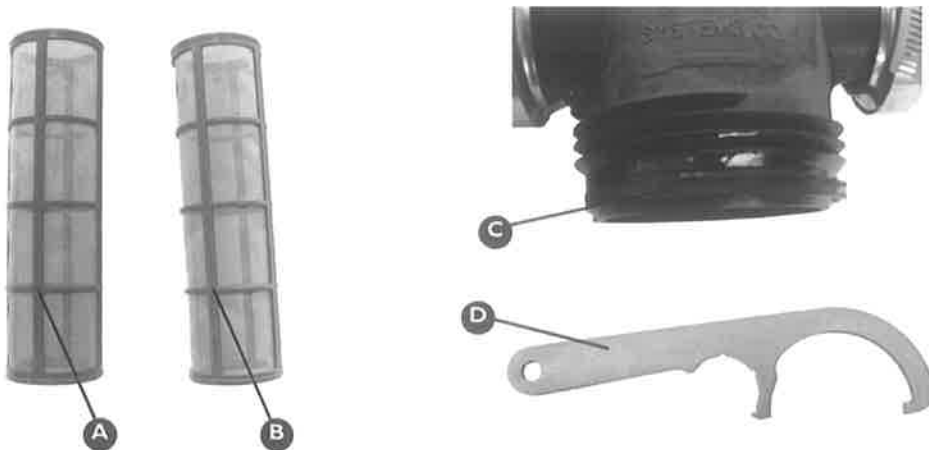

Rev 00 27/8/09

PRESSURE FILTERS

Assembly Part No GA4903066

Item	Part No	Description	Quantity	Item	Part No	Description	Quantity
A	AAB126ML-F75-80	Filter with 80 Mesh Screen	1	F-1	GA5011503	M8 x 140mm Bolt	4
B	AAB126ML-F75-100	Filter with 100 Mesh Screen	1	F-2	GA5004917	M8 Nyloc Nut	4
C	FC200	Screw Clamp	3	F-3	GA5003643	8mm Washer	8
D	150G	Gasket	3	G	M200125BRB90	1 1/4" Poly Elbow to Flange	1
E	M200125BRB	1 1/4" Hose Barb to Flange	1				

REPLACEMENT PRESSURE FILTER PARTS

Item	Part No	Description
A	CP15941-4-SSPP	80 Mesh Screen (Blue)
B	CP15941-5-SSPP	100 Mesh Screen (Green)
C	CP48656	O-ring
D	GA4522610	Tool for Removing Pressure Filter Housing

SUCTION FILTER

Kit Part No GA4903060

Item	Part No	Description	Quantity	Item	Part No	Description	Quantity
A	316063	1 1/2" Suction Filter w/ 50 Mesh*1		H	200060	1 1/2" Fly Nut	2
B	4542236	3Way Ball Valve 1 1/2"	1	I-1	GA5004701	M8 x 20mm Bolt	5
C	L050A	Elbow 1 1/2" x 1 1/4"	1	I-2	GA5004883	8mm Washer	10
D	GA5017361	1 1/4" Check Valve	1	I-3	GA5004919	8mm Spring Washer	5
E	HB125/100-90	1 1/4" x 1" Poly Elbow	1	J	GA5009187	50mm O-Ring	1
F	2502060	1 1/2" Poly Nipple	1	K	G10061	29 x 3 O-Ring	4
G	116640	1 1/2" Poly Elbow	2				