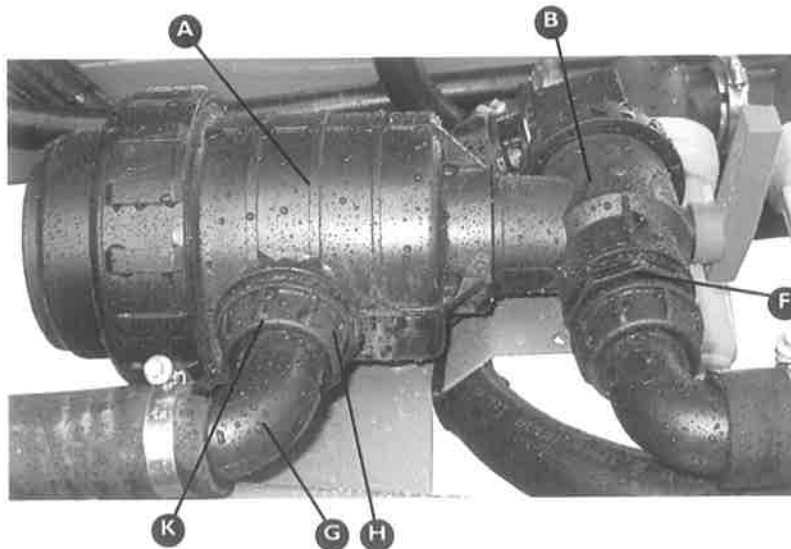

SUCTION FILTER

Kit Part No GA4903060

Item	Part No	Description	Quantity	Item	Part No	Description	Quantity
A	316063	1 1/2" Suction Filter w/ 50 Mesh*1		H	200060	1 1/2" Fly Nut	2
B	4542236	3Way Ball Valve 1 1/2"	1	I-1	GA5004701	M8 x 20mm Bolt	5
C	L050A	Elbow 1 1/2" x 1 1/4"	1	I-2	GA5004883	8mm Washer	10
D	GA5017361	1 1/4" Check Valve	1	I-3	GA5004919	8mm Spring Washer	5
E	HB125/100-90	1 1/4" x 1" Poly Elbow	1	J	GA5009187	50mm O-Ring	1
F	2502060	1 1/2" Poly Nipple	1	K	G10061	29 x 3 O-Ring	4
G	116640	1 1/2" Poly Elbow	2				

* Replacement filter screens available Part No 316 003.030 ,50 Mesh Blue (Standard)
316002.030 ,32 Mesh White
3160035.030 ,80 Mesh Grey