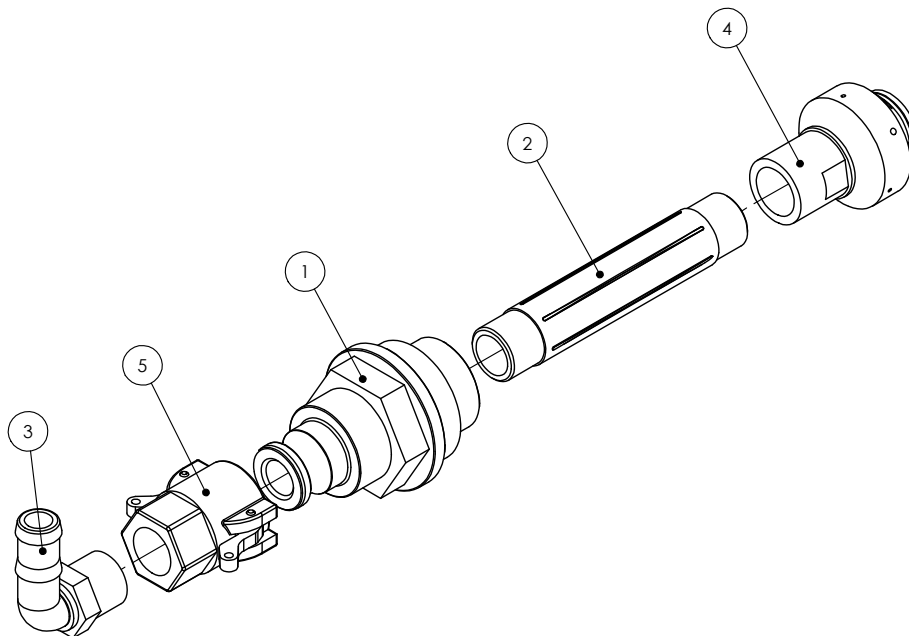

Item	Part No	Description	Quantity
1	HB050-075	1/2" x 3/4" Hose Barb	1
2	GA5001741	20mm S/S Washer	2
3	F70565A	Stainless Steel Mounting Plate	1

Item	Part No	Description	Quantity
4	GA5018309	1/2" Ball Valve	1
5	HB050/075-90	1/2" x 3/4" Poly Elbow	1

SUPER MIX AGITATOR

Assembly Part No: GA4903096

Item	Part No	Description	Quantity
1	502054	Agitator Mixer Body with Nut and Rubber Seal	1
2	PLUG050	1/2" Plug	1
3	GA5012375	1/2" Brass Elbow with Fly Nut	1
4	HB075-100	3/4" x 1" Hose Barb	1

Note: Agitator removal spanner available Part No F70242A

TANK TOP FITTINGS

Item	Part No	Description	Quantity
1	352040	Tank Lid	1
	300120	Basket Filter	1
2	GA4901285-2	Tank Flush Nozzle (Tee)	1
3	GA4903098	Hopper Inlet	1

Item	Part No	Description	Quantity
4	GA4903086	Venturi	1
5	GA4903136	2" Tank Fill	1
6	GA4901285-1	Tank Flush Nozzle (Elbow)	1

* Part Breakdowns shown in following pages

TANK FLUSH NOZZLES

Assembly Part No: GA4901285-1