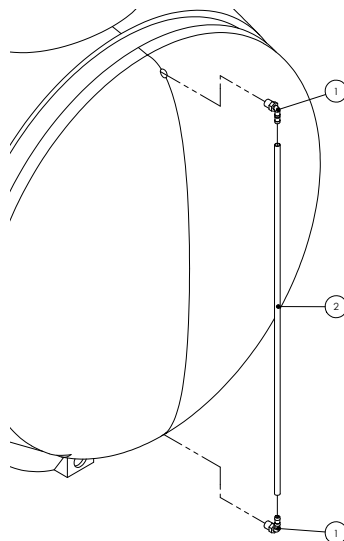

Item	Part No	Description	Quantity
1	GA4672885	Tank Bar	1
2	GA5000581	M12 S/S Nut	4
3	GA5000577	12mm S/S Washer	4

HOPPER INLET

Assembly Part No: GA4903098

Item	Part No	Description	Quantity
1	L026A	Tank Flange	1
2	SL200-90	2" Elbow	1
3	HB200-150	1 1/2" Poly Hose Barb	1
4	HOS50PVC	50mm PVC Hose*	1.55mm
5	GA5003325	Hose Clamp*	1
6	GA5000529	1" x 12g Screw*	3

* Not shown in diagram

TANK FILL

Assembly Part No: GA4903136

Item	Part No	Description	Quantity
1	L026A	Tank Flange	1
2	SL200-90	2" Elbow	1
3	HB200	2" Poly Hose Barb	1
4	HOS50PVC	50mm PVC Hose*	1.55mm
5	GA5003325	Hose Clamp*	1
6	GA5000529	1" x 12g Screw*	3

* Not shown in diagram

SIGHT TUBE

Item	Part No	Description	Quantity
1	HB050-90	1/2" Poly Elbow	2
2	HOS12sight	12mm Sight Tube Hose	m

TANK STRAPS

Item	Part No	Description	Quantity
1	F70127A	Tank Strap Mountign Bracket	4
2	GA5000331	M12 x 50mm Bolt	4
3	GA5000577	12mm Washer S/S	8
4	GA5012461	M12 Nyloc Nut	4
5	GA5003859	50mm Wide Tank Strap	*1
6	GA5050355	Round Plastic Plug*2	4

Item	Part No	Description	Quantity
4	GA5000577	12mm Washer S/S	8
5	GA5012461	M12 Nyloc Nut	4