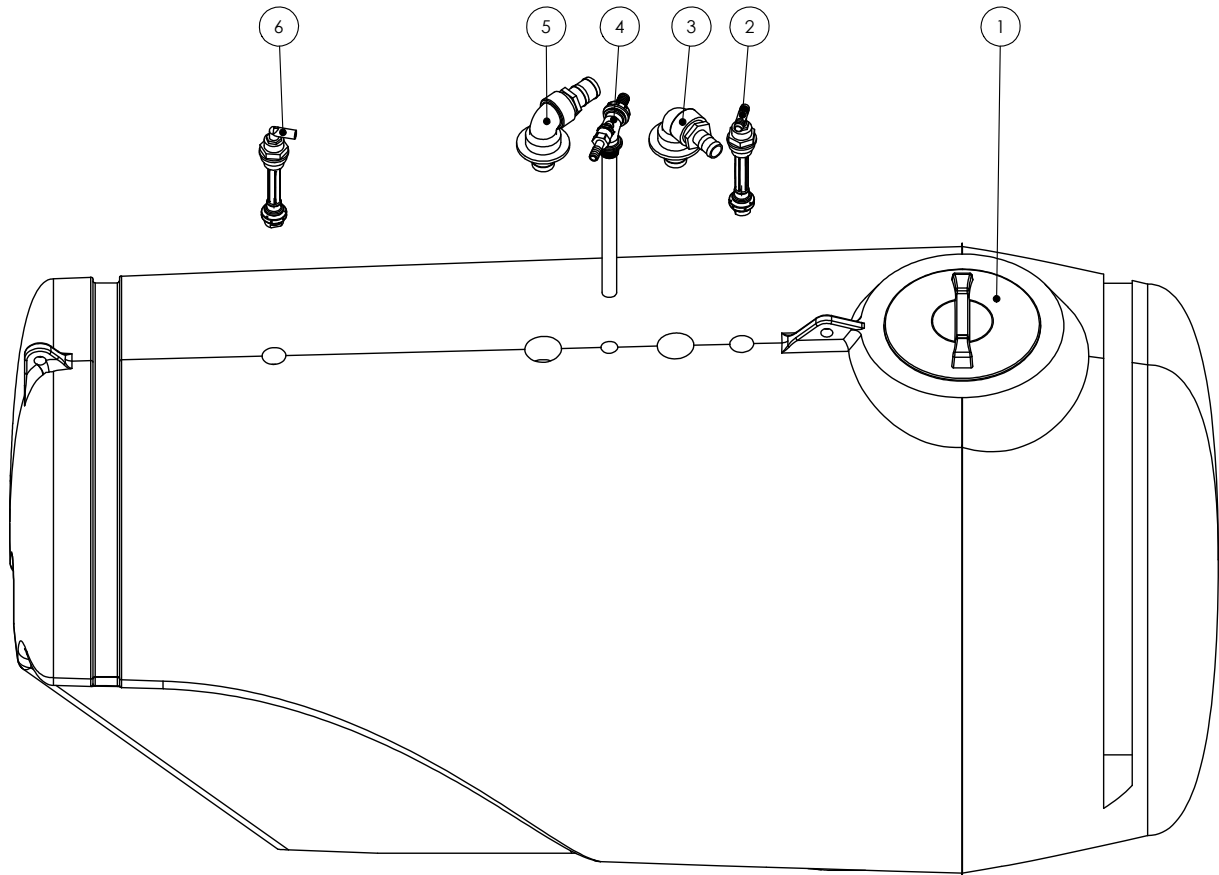

Item	Part No	Description	Quantity
1	HB050-075	1/2" x 3/4" Hose Barb	1
2	GA5001741	20mm S/S Washer	2
3	F70565A	Stainless Steel Mounting Plate	1

Item	Part No	Description	Quantity
4	GA5018309	1/2" Ball Valve	1
5	HB050/075-90	1/2" x 3/4" Poly Elbow	1

SUPER MIX AGITATOR

Assembly Part No: GA4903096

Item	Part No	Description	Quantity
1	502054	Agitator Mixer Body with Nut and Rubber Seal	1
2	PLUG050	1/2" Plug	1
3	GA5012375	1/2" Brass Elbow with Fly Nut	1
4	HB075-100	3/4" x 1" Hose Barb	1

Note: Agitator removal spanner available Part No F70242A

TANK TOP FITTINGS

Item	Part No	Description	Quantity
1	352040	Tank Lid	1
	300120	Basket Filter	1
2	GA4901285-2	Tank Flush Nozzle (Tee)	1
3	GA4903098	Hopper Inlet	1

Item	Part No	Description	Quantity
4	GA4903086	Venturi	1
5	GA4903136	2" Tank Fill	1
6	GA4901285-1	Tank Flush Nozzle (Elbow)	1

* Part Breakdowns shown in following pages

TANK FLUSH NOZZLES

Assembly Part No: GA4901285-1