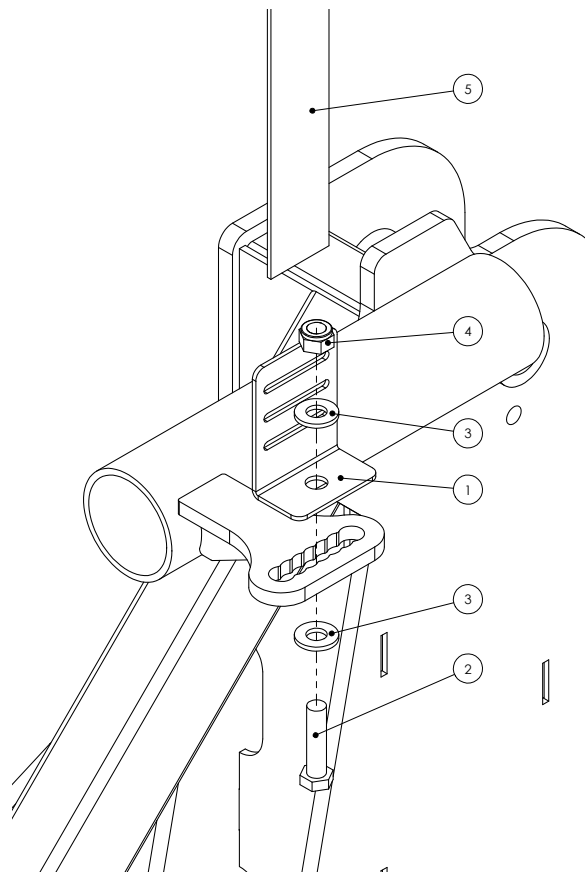

Item	Part No	Description	Quantity
1	GA4672885	Tank Bar	1
2	GA5000581	M12 S/S Nut	4
3	GA5000577	12mm S/S Washer	4

HOPPER INLET

Assembly Part No: GA4903098

Item	Part No	Description	Quantity
1	L026A	Tank Flange	1
2	SL200-90	2" Elbow	1
3	HB200-150	1 1/2" Poly Hose Barb	1
4	HOS50PVC	50mm PVC Hose*	1.55mm
5	GA5003325	Hose Clamp*	1
6	GA5000529	1" x 12g Screw*	3

* Not shown in diagram

TANK FILL

Assembly Part No: GA4903136

Item	Part No	Description	Quantity
1	L026A	Tank Flange	1
2	SL200-90	2" Elbow	1
3	HB200	2" Poly Hose Barb	1
4	HOS50PVC	50mm PVC Hose*	1.55mm
5	GA5003325	Hose Clamp*	1
6	GA5000529	1" x 12g Screw*	3

* Not shown in diagram

SIGHT TUBE

Item	Part No	Description	Quantity
1	HB050-90	1/2" Poly Elbow	2
2	HOS12sight	12mm Sight Tube Hose	m

TANK STRAPS

Item	Part No	Description	Quantity
1	F70127A	Tank Strap Mountign Bracket	4
2	GA5000331	M12 x 50mm Bolt	4
3	GA5000577	12mm Washer S/S	8
4	GA5012461	M12 Nyloc Nut	4
5	GA5003859	50mm Wide Tank Strap	*1
6	GA5050355	Round Plastic Plug*2	4

*1 Quantity needs to be specified when ordering

*2 Not shown in diagram

Note: Front tank strap attachment method is the same as the rear

TANK STOPS

Item	Part No	Description	Quantity
1	GA4522515	Right Tank Stop	1
2	GA4522510	Left Tank Stop	1
3	GA5000331	M12 x 50mm Bolt	4