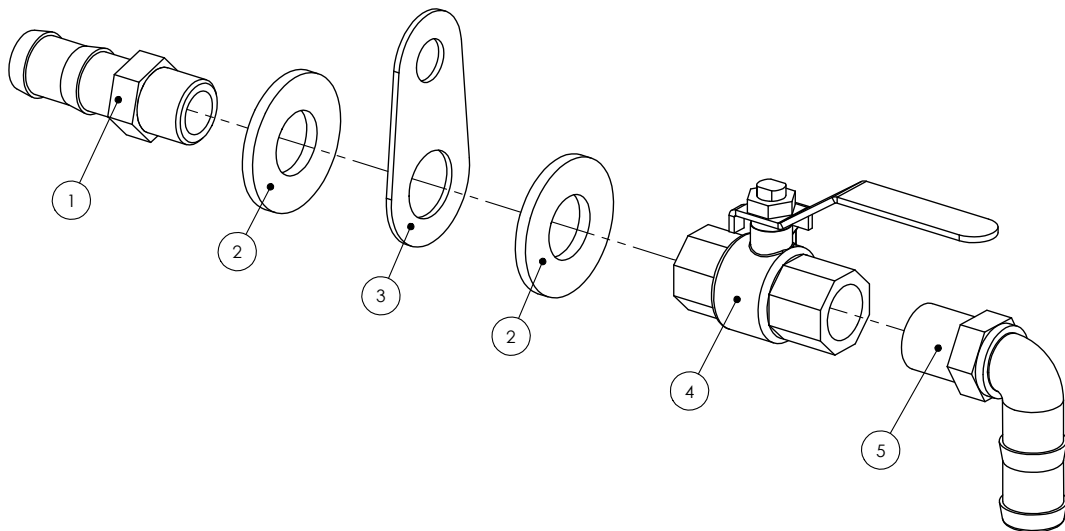

Rev 00 15/3/10

TANK

Part No	Description
GA5061115	3000L Bare Tank

SUMP DRAIN

Item	Part No	Description	Quantity
1	HB150/200	1 1/2" x 2" Hose Barb	1
2	GA4535605	Hose Holder Hook	1
3	HB200	2" Hose Barb	1

Item	Part No	Description	Quantity
4	V200	2" Bolted Ball Valve	1
5	HB200-90	2" Poly Elbow	1
6	HOS51S	2" Suction Hose	*

SUMP DRAIN HOSE

Item	Part No	Description	Quantity
1	GA4903097	Sump Drain Hose Valve	1
2	HOS20P	3/4" Pressure Hose	0.8m
3	HB050/075-90	1/2" x 3/4" Poly Elbow	1

SUMP DRAIN HOSE VALVE

Assembly Part No: GA4903097

Item	Part No	Description	Quantity
1	HB050-075	1/2" x 3/4" Hose Barb	1
2	GA5001741	20mm S/S Washer	2
3	F70565A	Stainless Steel Mounting Plate	1

Item	Part No	Description	Quantity
4	GA5018309	1/2" Ball Valve	1
5	HB050/075-90	1/2" x 3/4" Poly Elbow	1

SUPER MIX AGITATOR

Assembly Part No: GA4903096

Item	Part No	Description	Quantity
1	502054	Agitator Mixer Body with Nut and Rubber Seal	1
2	PLUG050	1/2" Plug	1
3	GA5012375	1/2" Brass Elbow with Fly Nut	1
4	HB075-100	3/4" x 1" Hose Barb	1