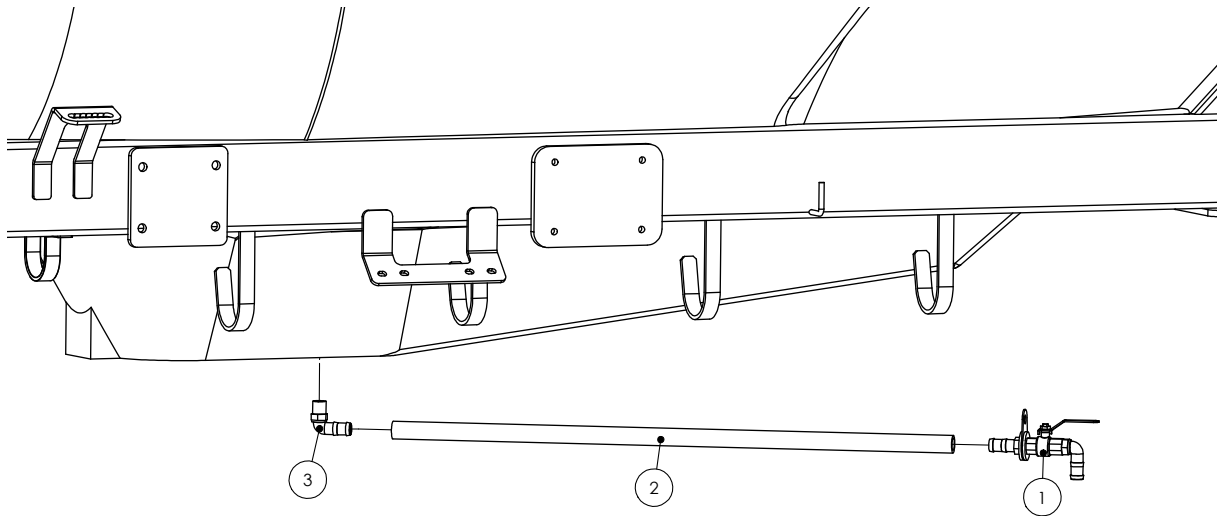

Rev 00 15/3/10

TANK

Part No	Description
GA5061115	3000L Bare Tank

SUMP DRAIN

Item	Part No	Description	Quantity
1	HB150/200	1 1/2" x 2" Hose Barb	1
2	GA4535605	Hose Holder Hook	1
3	HB200	2" Hose Barb	1

Item	Part No	Description	Quantity
4	V200	2" Bolted Ball Valve	1
5	HB200-90	2" Poly Elbow	1
6	HOS51S	2" Suction Hose	*

SUMP DRAIN HOSE

Item	Part No	Description	Quantity
1	GA4903097	Sump Drain Hose Valve	1
2	HOS20P	3/4" Pressure Hose	0.8m
3	HB050/075-90	1/2" x 3/4" Poly Elbow	1

SUMP DRAIN HOSE VALVE

Assembly Part No: GA4903097

Item	Part No	Description	Quantity
1	HB050-075	1/2" x 3/4" Hose Barb	1
2	GA5001741	20mm S/S Washer	2
3	F70565A	Stainless Steel Mounting Plate	1

Item	Part No	Description	Quantity
4	GA5018309	1/2" Ball Valve	1
5	HB050/075-90	1/2" x 3/4" Poly Elbow	1

SUPER MIX AGITATOR

Assembly Part No: GA4903096

Item	Part No	Description	Quantity
1	502054	Agitator Mixer Body with Nut and Rubber Seal	1
2	PLUG050	1/2" Plug	1
3	GA5012375	1/2" Brass Elbow with Fly Nut	1
4	HB075-100	3/4" x 1" Hose Barb	1