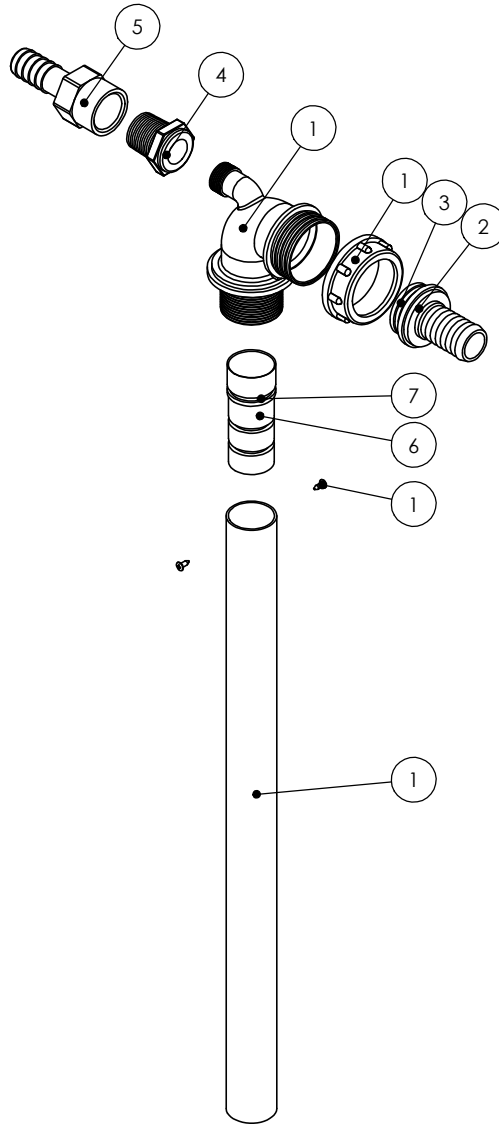

Item	Part No	Description	Quantity
4	GA4903086	Venturi	1
5	GA4903136	2" Tank Fill	1
6	GA4901285-1	Tank Flush Nozzle (Elbow)	1

* Part Breakdowns shown in following pages

TANK FLUSH NOZZLES

Assembly Part No: GA4901285-1

Item	Part No	Description	Quantity
1	GA4572015	Tank Adapter with Camlock	1
2	NIP075-06	3/4" x 6" Poly Nipple	1
3	HB075-90	3/4" Poly Elbow	1

Item	Part No	Description	Quantity
4	B55270-3/4-18	Rinse Nozzle	1
5	75D	3/4" Female Coupler	1

Assembly Part No: GA4901285-2

Item	Part No	Description	Quantity
1	GA4572015	Tank Adapter with Camlock	1
2	NIP075-06	3/4" x 6" Poly Nipple	1
3	GA5018776	3/4" Poly Tee	1

Item	Part No	Description	Quantity
4	B55270-3/4-18	Rinse Nozzles	1
5	75D	3/4" Female Coupler	1

VENTURI

Assembly Part No: GA4903086

Item	Part No	Description	Quantity
1	500232	Venturi Filler	1
2	106625	Hose Tail	1
3	G10060	O-Ring M3 x 29mm	1
4	RB075050	Poly Reducing Bush	1
5	HBF075	3/4" Female Hose Barb	1