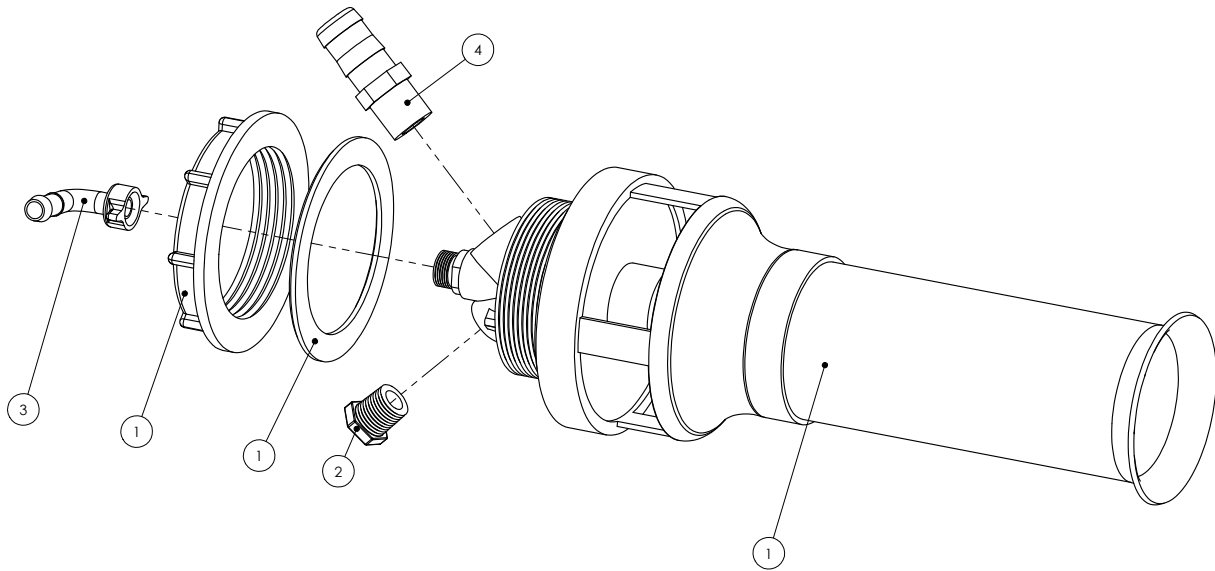

Rev 00 15/3/10

TANK

Part No	Description
GA5061115	3000L Bare Tank

SUMP DRAIN

Item	Part No	Description	Quantity
1	HB150/200	1 1/2" x 2" Hose Barb	1
2	GA4535605	Hose Holder Hook	1
3	HB200	2" Hose Barb	1

Item	Part No	Description	Quantity
4	V200	2" Bolted Ball Valve	1
5	HB200-90	2" Poly Elbow	1
6	HOS51S	2" Suction Hose	*

SUMP DRAIN HOSE

Item	Part No	Description	Quantity
1	GA4903097	Sump Drain Hose Valve	1
2	HOS20P	3/4" Pressure Hose	0.8m
3	HB050/075-90	1/2" x 3/4" Poly Elbow	1

SUMP DRAIN HOSE VALVE

Assembly Part No: GA4903097

Item	Part No	Description	Quantity
1	HB050-075	1/2" x 3/4" Hose Barb	1
2	GA5001741	20mm S/S Washer	2
3	F70565A	Stainless Steel Mounting Plate	1

Item	Part No	Description	Quantity
4	GA5018309	1/2" Ball Valve	1
5	HB050/075-90	1/2" x 3/4" Poly Elbow	1

SUPER MIX AGITATOR

Assembly Part No: GA4903096

Item	Part No	Description	Quantity
1	502054	Agitator Mixer Body with Nut and Rubber Seal	1
2	PLUG050	1/2" Plug	1
3	GA5012375	1/2" Brass Elbow with Fly Nut	1
4	HB075-100	3/4" x 1" Hose Barb	1