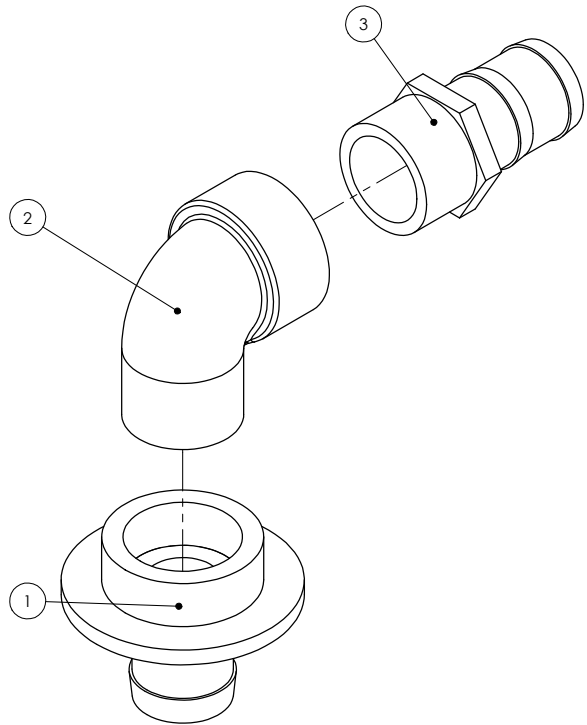

VENTURI

Assembly Part No: GA4903086

Item	Part No	Description	Quantity
1	500232	Venturi Filler	1
2	106625	Hose Tail	1
3	G10060	O-Ring M3 x 29mm	1
4	RB075050	Poly Reducing Bush	1
5	HBF075	3/4" Female Hose Barb	1

Item	Part No	Description	Quantity
1	GA4672885	Tank Bar	1
2	GA5000581	M12 S/S Nut	4
3	GA5000577	12mm S/S Washer	4

HOPPER INLET

Assembly Part No: GA4903098

Item	Part No	Description	Quantity
1	L026A	Tank Flange	1
2	SL200-90	2" Elbow	1
3	HB200-150	1 1/2" Poly Hose Barb	1
4	HOS50PVC	50mm PVC Hose*	1.55mm
5	GA5003325	Hose Clamp*	1
6	GA5000529	1" x 12g Screw*	3

* Not shown in diagram

TANK FILL

Assembly Part No: GA4903136

Item	Part No	Description	Quantity
1	L026A	Tank Flange	1
2	SL200-90	2" Elbow	1
3	HB200	2" Poly Hose Barb	1
4	HOS50PVC	50mm PVC Hose*	1.55mm
5	GA5003325	Hose Clamp*	1
6	GA5000529	1" x 12g Screw*	3

* Not shown in diagram

SIGHT TUBE

Item	Part No	Description	Quantity
1	HB050-90	1/2" Poly Elbow	2
2	HOS12sight	12mm Sight Tube Hose	m

TANK STRAPS

Item	Part No	Description	Quantity
1	F70127A	Tank Strap Mountign Bracket	4
2	GA5000331	M12 x 50mm Bolt	4
3	GA5000577	12mm Washer S/S	8
4	GA5012461	M12 Nyloc Nut	4
5	GA5003859	50mm Wide Tank Strap	*1
6	GA5050355	Round Plastic Plug*2	4