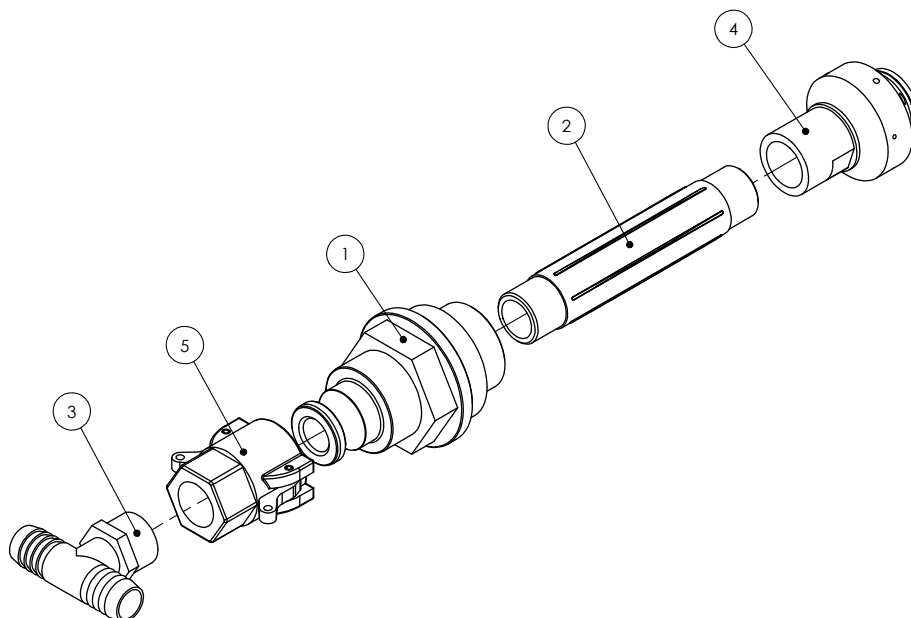

SUPER MIX AGITATOR

Assembly Part No: GA4903096

Item	Part No	Description	Quantity
1	502054	Agitator Mixer Body with Nut and Rubber Seal	1
2	PLUG050	1/2" Plug	1
3	GA5012375	1/2" Brass Elbow with Fly Nut	1
4	HB075-100	3/4" x 1" Hose Barb	1

Note: Agitator removal spanner available Part No F70242A

TANK TOP FITTINGS

Item	Part No	Description	Quantity
1	352040	Tank Lid	1
	300120	Basket Filter	1
2	GA4901285-2	Tank Flush Nozzle (Tee)	1
3	GA4903098	Hopper Inlet	1

Item	Part No	Description	Quantity
4	GA4903086	Venturi	1
5	GA4903136	2" Tank Fill	1
6	GA4901285-1	Tank Flush Nozzle (Elbow)	1

* Part Breakdowns shown in following pages

TANK FLUSH NOZZLES

Assembly Part No: GA4901285-1

Item	Part No	Description	Quantity
1	GA4572015	Tank Adapter with Camlock	1
2	NIP075-06	3/4" x 6" Poly Nipple	1
3	HB075-90	3/4" Poly Elbow	1

Item	Part No	Description	Quantity
4	B55270-3/4-18	Rinse Nozzle	1
5	75D	3/4" Female Coupler	1