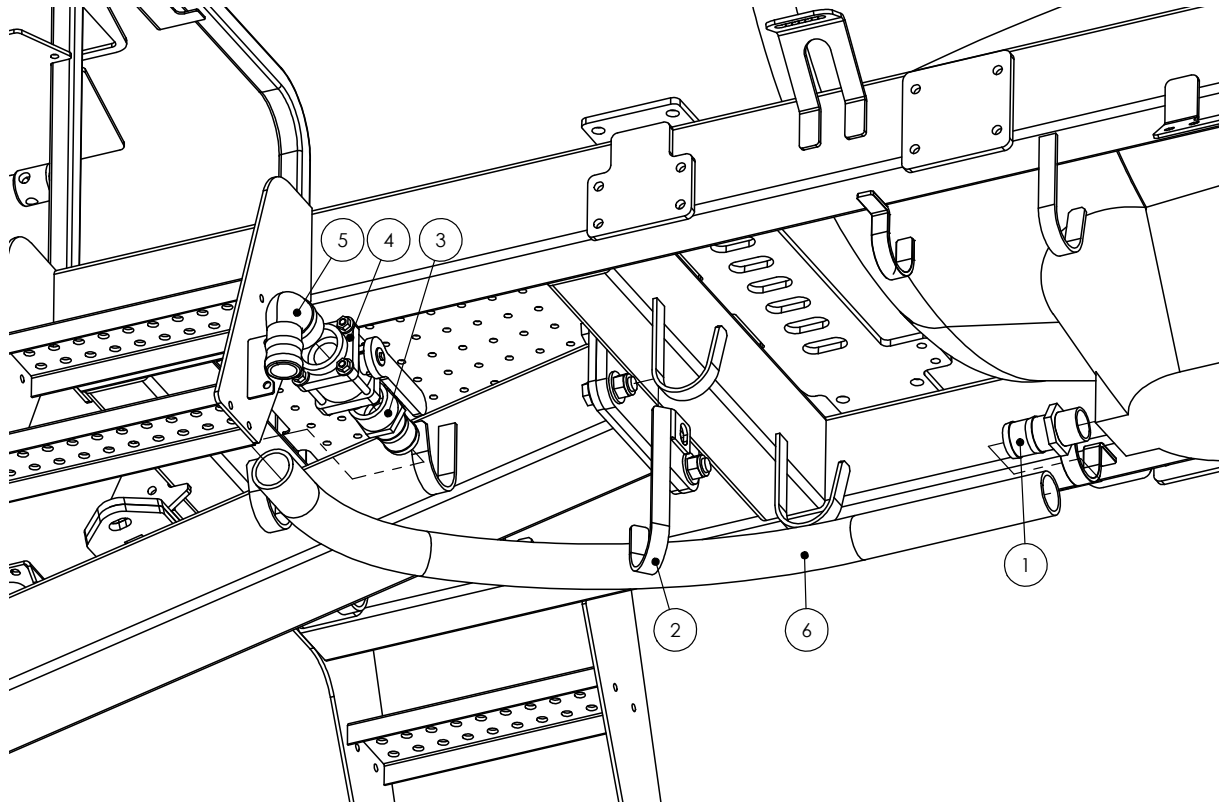

Rev 00 15/3/10

TANK

Part No	Description
GA5061115	3000L Bare Tank

SUMP DRAIN

Item	Part No	Description	Quantity
1	HB150/200	1 1/2" x 2" Hose Barb	1
2	GA4535605	Hose Holder Hook	1
3	HB200	2" Hose Barb	1

Item	Part No	Description	Quantity
4	V200	2" Bolted Ball Valve	1
5	HB200-90	2" Poly Elbow	1
6	HOS51S	2" Suction Hose	*

SUMP DRAIN HOSE

Item	Part No	Description	Quantity
1	GA4903097	Sump Drain Hose Valve	1
2	HOS20P	3/4" Pressure Hose	0.8m
3	HB050/075-90	1/2" x 3/4" Poly Elbow	1

SUMP DRAIN HOSE VALVE

Assembly Part No: GA4903097

Item	Part No	Description	Quantity
1	HB050-075	1/2" x 3/4" Hose Barb	1
2	GA5001741	20mm S/S Washer	2
3	F70565A	Stainless Steel Mounting Plate	1

Item	Part No	Description	Quantity
4	GA5018309	1/2" Ball Valve	1
5	HB050/075-90	1/2" x 3/4" Poly Elbow	1

SUPER MIX AGITATOR

Assembly Part No: GA4903096

Item	Part No	Description	Quantity
1	502054	Agitator Mixer Body with Nut and Rubber Seal	1
2	PLUG050	1/2" Plug	1
3	GA5012375	1/2" Brass Elbow with Fly Nut	1
4	HB075-100	3/4" x 1" Hose Barb	1