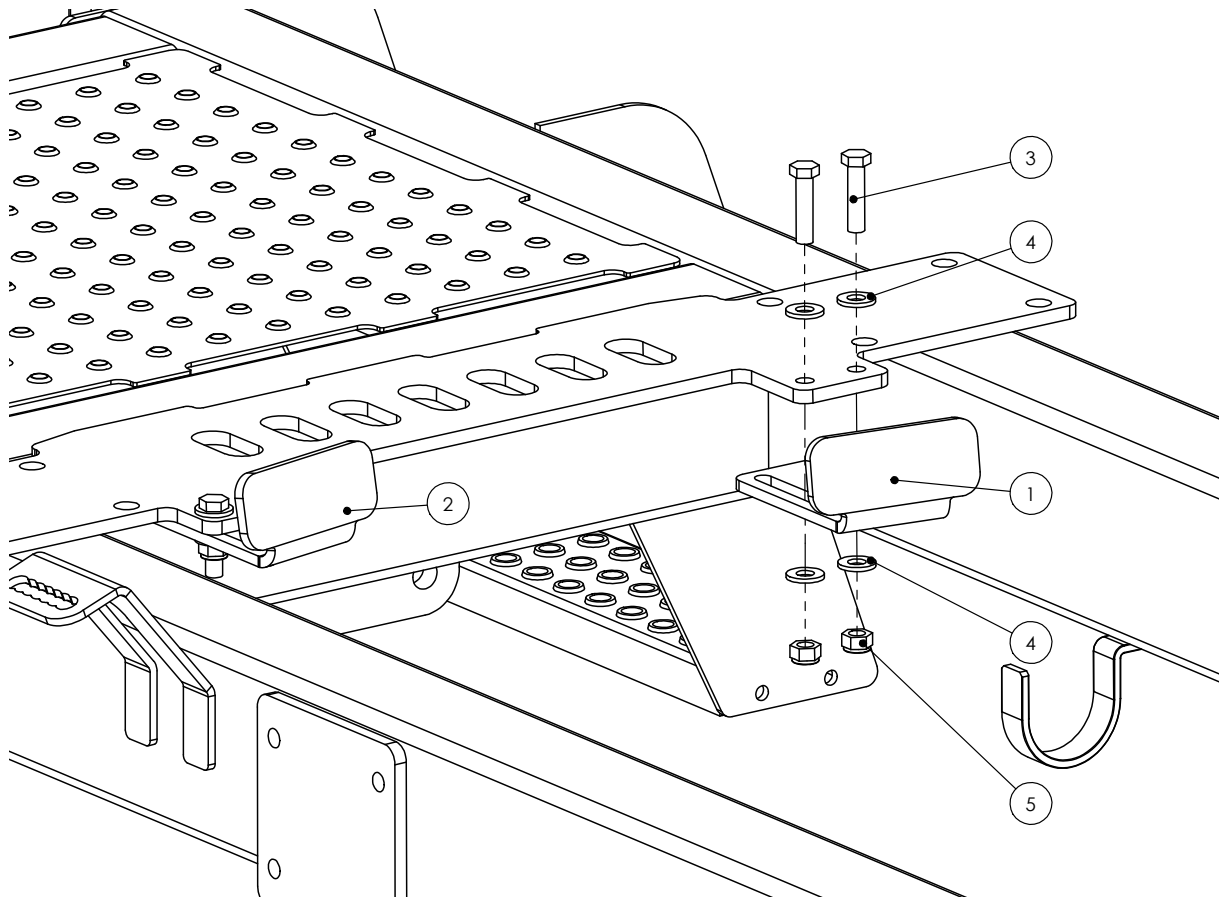

* Not shown in diagram

SIGHT TUBE

Item	Part No	Description	Quantity
1	HB050-90	1/2" Poly Elbow	2
2	HOS12sight	12mm Sight Tube Hose	m

TANK STRAPS

Item	Part No	Description	Quantity
1	F70127A	Tank Strap Mountign Bracket	4
2	GA5000331	M12 x 50mm Bolt	4
3	GA5000577	12mm Washer S/S	8
4	GA5012461	M12 Nyloc Nut	4
5	GA5003859	50mm Wide Tank Strap	*1
6	GA5050355	Round Plastic Plug*2	4

*1 Quantity needs to be specified when ordering

*2 Not shown in diagram

Note: Front tank strap attachment method is the same as the rear

TANK STOPS

Item	Part No	Description	Quantity
1	GA4522515	Right Tank Stop	1
2	GA4522510	Left Tank Stop	1
3	GA5000331	M12 x 50mm Bolt	4