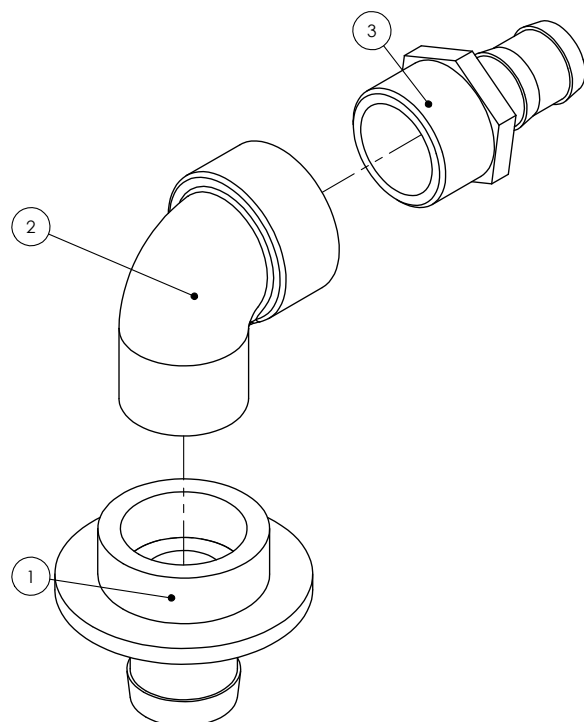

TANK BRACING BAR

Item	Part No	Description	Quantity
1	GA4672885	Tank Bar	1
2	GA5000581	M12 S/S Nut	4
3	GA5000577	12mm S/S Washer	4

HOPPER INLET

Assembly Part No: GA4903098

Item	Part No	Description	Quantity
1	L026A	Tank Flange	1
2	SL200-90	2" Elbow	1
3	HB200-150	1 1/2" Poly Hose Barb	1
4	HOS50PVC	50mm PVC Hose*	1.55mm
5	GA5003325	Hose Clamp*	1
6	GA5000529	1" x 12g Screw*	3

* Not shown in diagram