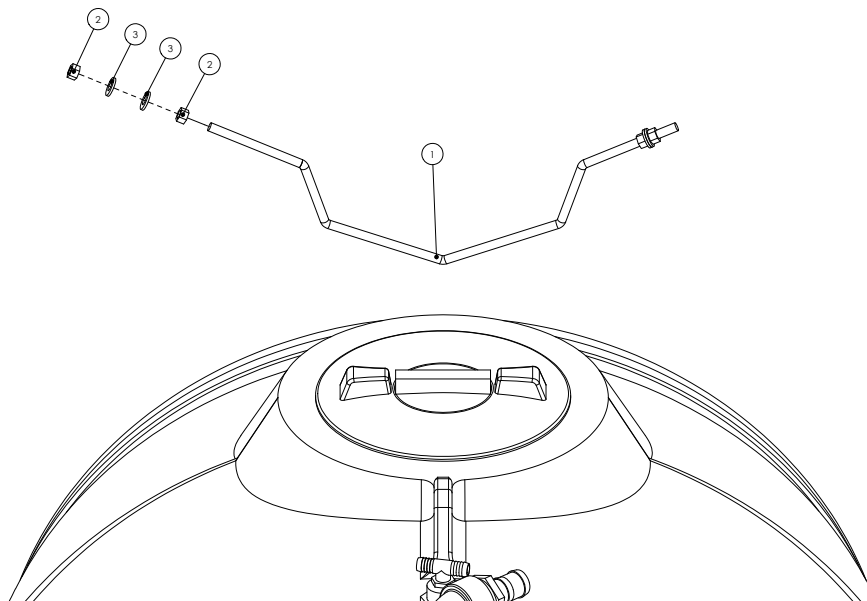

VENTURI

Assembly Part No: GA4903086

Item	Part No	Description	Quantity
1	500232	Venturi Filler	1
2	106625	Hose Tail	1
3	G10060	O-Ring M3 x 29mm	1
4	RB075050	Poly Reducing Bush	1
5	HBF075	3/4" Female Hose Barb	1

Item	Part No	Description	Quantity
1	GA4672885	Tank Bar	1
2	GA5000581	M12 S/S Nut	4
3	GA5000577	12mm S/S Washer	4

HOPPER INLET

Assembly Part No: GA4903098

Item	Part No	Description	Quantity
1	L026A	Tank Flange	1
2	SL200-90	2" Elbow	1
3	HB200-150	1 1/2" Poly Hose Barb	1
4	HOS50PVC	50mm PVC Hose*	1.55mm
5	GA5003325	Hose Clamp*	1
6	GA5000529	1" x 12g Screw*	3