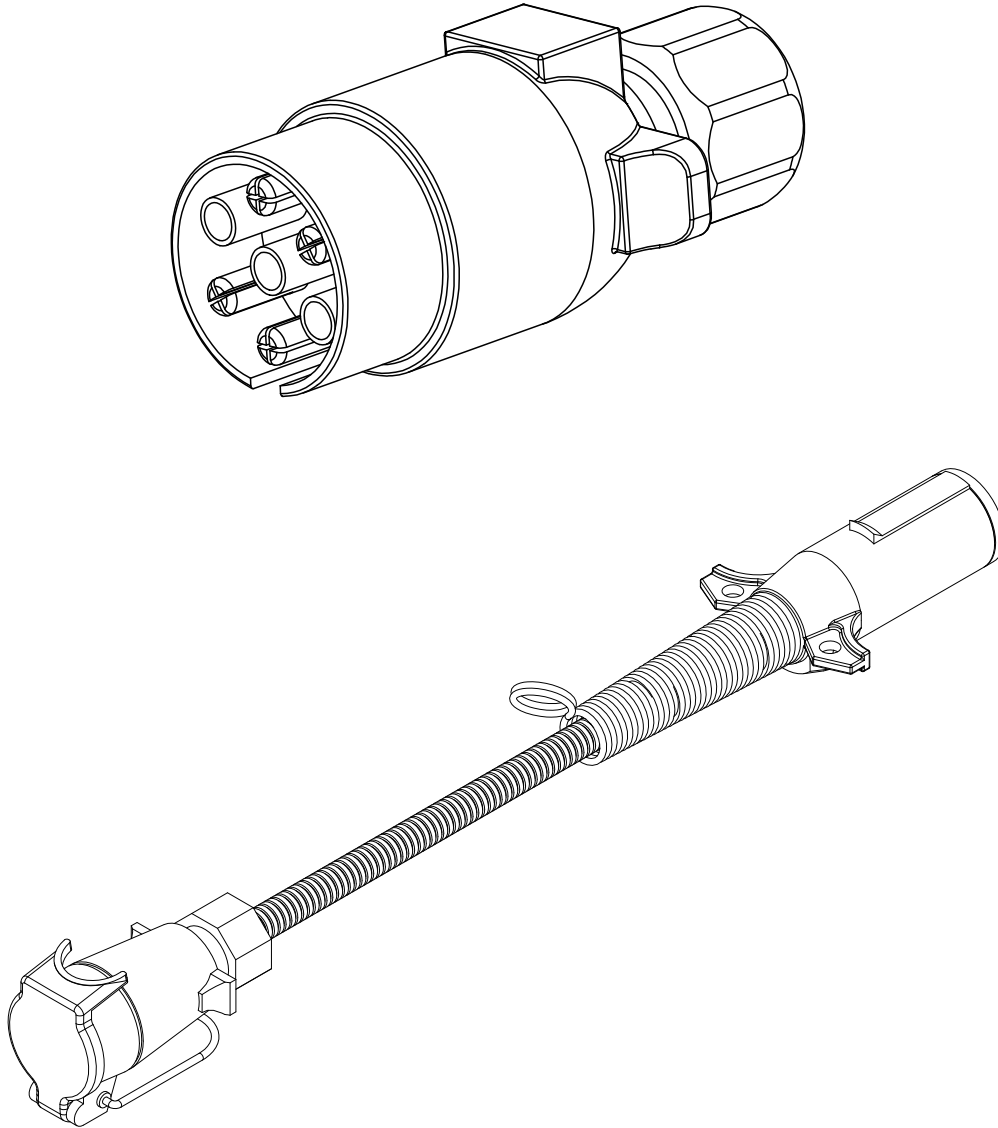

CHAPTER 15

ELECTRICS

Electrical Components	15-2
Lights	15-3
Raven (AMP) Electrical Connectors	15-4
Electrical Connectors	15-6
Wiring Diagrams	15-8

Rev 00 15/3/10

ELECTRICAL COMPONENTS

Part No	Description
GA5004477	7 Pin Trailer Plug (Round)
GA5060350	Adpater to suit American Style Tractors

LIGHTS

Part No	Description
GA5018786	LED Tail Light
GA5048975	Rotating Beacon Light

RAVEN (AMP) ELECTRICAL CONNECTORS

Item	Part No	Description
1	4084001014	Male Flow Meter Connector
2	4084001015	Female Flow Meter Connector
3	4084004010	Male Speed Sensor Connector
4	4084001016	Female Speed Sensor Connector

Item	Part No	Description
5	4084001062	Male Pin for Flow Meter & Speed Sensor Connectors
6	408001063	Female Pin for Flow Meter & Speed Sensor Connectors

RAVEN (AMP) ELECTRICAL CONNECTORS

Item	Part No	Description
1	4084001017	Male Loom Connector for 440 & 450 Consoles (16 Pin)
2	4084001018	Female Loom Connector for 440 & 450 Consoles (16 Pin)
3	GA5049175	Backing Shell for 16 Pin Connectors

Item	Part No	Description
4	GA5048905	Gold Male Pin For Raven Loom Connectors
5	GA5048900	Gold Female Pin for Raven Loom Connectors

ELECTRICAL CONNECTORS

ELECTRICAL COMPONENTS

Part No	Description
GA5001351	Male 2 Pin Plug
GA5007381	Female 2 Pin Plug
GA5002211	Male 3 Pin Plug
GA5048550	Female 3 Pin Plug
GA5007385	Male 4 Pin Flat Plug
GA5007383	Female 4 Pin Flat Plug
GA5004009	Male 6 Pin Plug