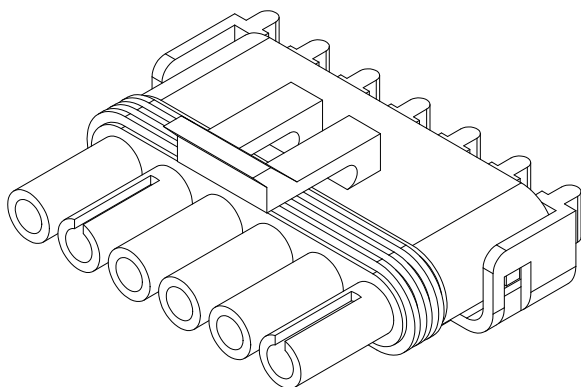

LIGHTS

Part No	Description
GA5018786	LED Tail Light
GA5048975	Rotating Beacon Light

RAVEN (AMP) ELECTRICAL CONNECTORS

Item	Part No	Description
1	4084001014	Male Flow Meter Connector
2	4084001015	Female Flow Meter Connector
3	4084004010	Male Speed Sensor Connector
4	4084001016	Female Speed Sensor Connector

Item	Part No	Description
5	4084001062	Male Pin for Flow Meter & Speed Sensor Connectors
6	408001063	Female Pin for Flow Meter & Speed Sensor Connectors

RAVEN (AMP) ELECTRICAL CONNECTORS

Item	Part No	Description
1	4084001017	Male Loom Connector for 440 & 450 Consoles (16 Pin)
2	4084001018	Female Loom Connector for 440 & 450 Consoles (16 Pin)
3	GA5049175	Backing Shell for 16 Pin Connectors

Item	Part No	Description
4	GA5048905	Gold Male Pin For Raven Loom Connectors
5	GA5048900	Gold Female Pin for Raven Loom Connectors

ELECTRICAL CONNECTORS

ELECTRICAL COMPONENTS

Part No	Description
GA5001351	Male 2 Pin Plug
GA5007381	Female 2 Pin Plug
GA5002211	Male 3 Pin Plug
GA5048550	Female 3 Pin Plug
GA5007385	Male 4 Pin Flat Plug
GA5007383	Female 4 Pin Flat Plug
GA5004009	Male 6 Pin Plug

Part No	Description
GA5002663	Female 6 Pin Plug
GA5049000	Male 4 Pin Square Plug
GA5050805	Female 4 Pin Square Plug
GA5016619	Female Type Pin
GA5014857	Rubber Seal (Green)
GA5016617	Male Type Pin

WIRING DIAGRAM