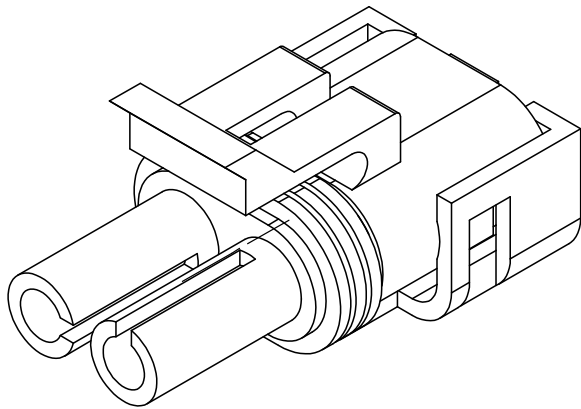

LIGHTS

Part No	Description
GA5018786	LED Tail Light
GA5048975	Rotating Beacon Light

RAVEN (AMP) ELECTRICAL CONNECTORS

Item	Part No	Description
1	4084001014	Male Flow Meter Connector
2	4084001015	Female Flow Meter Connector
3	4084004010	Male Speed Sensor Connector
4	4084001016	Female Speed Sensor Connector

Item	Part No	Description
5	4084001062	Male Pin for Flow Meter & Speed Sensor Connectors
6	408001063	Female Pin for Flow Meter & Speed Sensor Connectors

RAVEN (AMP) ELECTRICAL CONNECTORS

Item	Part No	Description
1	4084001017	Male Loom Connector for 440 & 450 Consoles (16 Pin)
2	4084001018	Female Loom Connector for 440 & 450 Consoles (16 Pin)
3	GA5049175	Backing Shell for 16 Pin Connectors

Item	Part No	Description
4	GA5048905	Gold Male Pin For Raven Loom Connectors
5	GA5048900	Gold Female Pin for Raven Loom Connectors

ELECTRICAL CONNECTORS

ELECTRICAL COMPONENTS

Part No	Description
GA5001351	Male 2 Pin Plug
GA5007381	Female 2 Pin Plug
GA5002211	Male 3 Pin Plug
GA5048550	Female 3 Pin Plug
GA5007385	Male 4 Pin Flat Plug
GA5007383	Female 4 Pin Flat Plug
GA5004009	Male 6 Pin Plug

Part No	Description
GA5002663	Female 6 Pin Plug
GA5049000	Male 4 Pin Square Plug
GA5050805	Female 4 Pin Square Plug
GA5016619	Female Type Pin
GA5014857	Rubber Seal (Green)
GA5016617	Male Type Pin

WIRING DIAGRAM