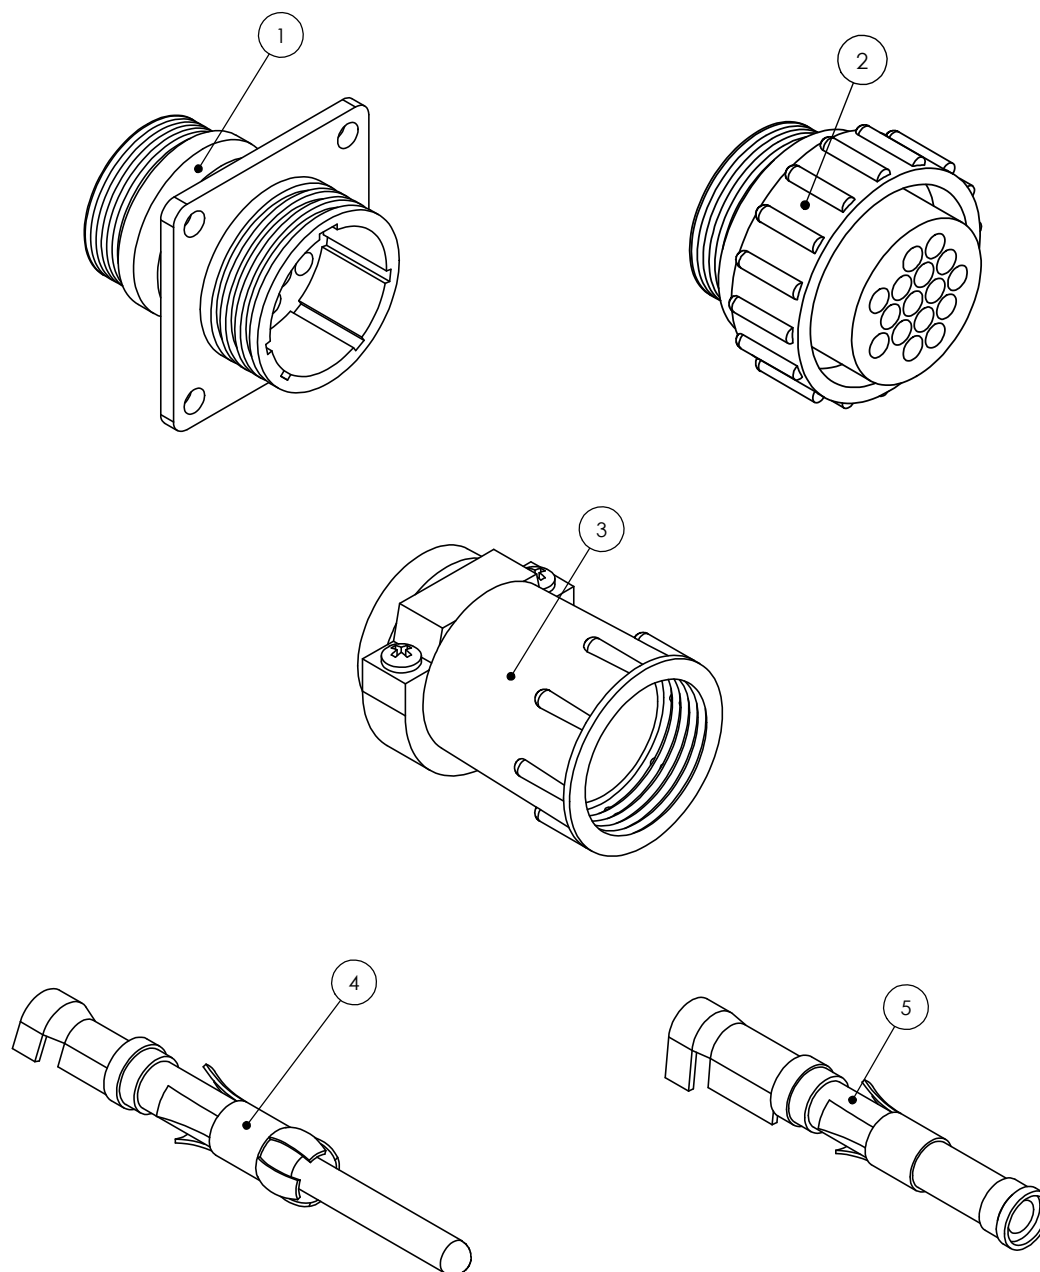

LIGHTS

Part No	Description
GA5018786	LED Tail Light
GA5048975	Rotating Beacon Light

RAVEN (AMP) ELECTRICAL CONNECTORS

Item	Part No	Description
1	4084001014	Male Flow Meter Connector
2	4084001015	Female Flow Meter Connector
3	4084004010	Male Speed Sensor Connector
4	4084001016	Female Speed Sensor Connector

Item	Part No	Description
5	4084001062	Male Pin for Flow Meter & Speed Sensor Connectors
6	408001063	Female Pin for Flow Meter & Speed Sensor Connectors

RAVEN (AMP) ELECTRICAL CONNECTORS

Item	Part No	Description
1	4084001017	Male Loom Connector for 440 & 450 Consoles (16 Pin)
2	4084001018	Female Loom Connector for 440 & 450 Consoles (16 Pin)
3	GA5049175	Backing Shell for 16 Pin Connectors

Item	Part No	Description
4	GA5048905	Gold Male Pin For Raven Loom Connectors
5	GA5048900	Gold Female Pin for Raven Loom Connectors

ELECTRICAL CONNECTORS

ELECTRICAL COMPONENTS

Part No	Description
GA5001351	Male 2 Pin Plug
GA5007381	Female 2 Pin Plug
GA5002211	Male 3 Pin Plug
GA5048550	Female 3 Pin Plug
GA5007385	Male 4 Pin Flat Plug
GA5007383	Female 4 Pin Flat Plug
GA5004009	Male 6 Pin Plug

Part No	Description
GA5002663	Female 6 Pin Plug
GA5049000	Male 4 Pin Square Plug
GA5050805	Female 4 Pin Square Plug
GA5016619	Female Type Pin
GA5014857	Rubber Seal (Green)
GA5016617	Male Type Pin

WIRING DIAGRAM