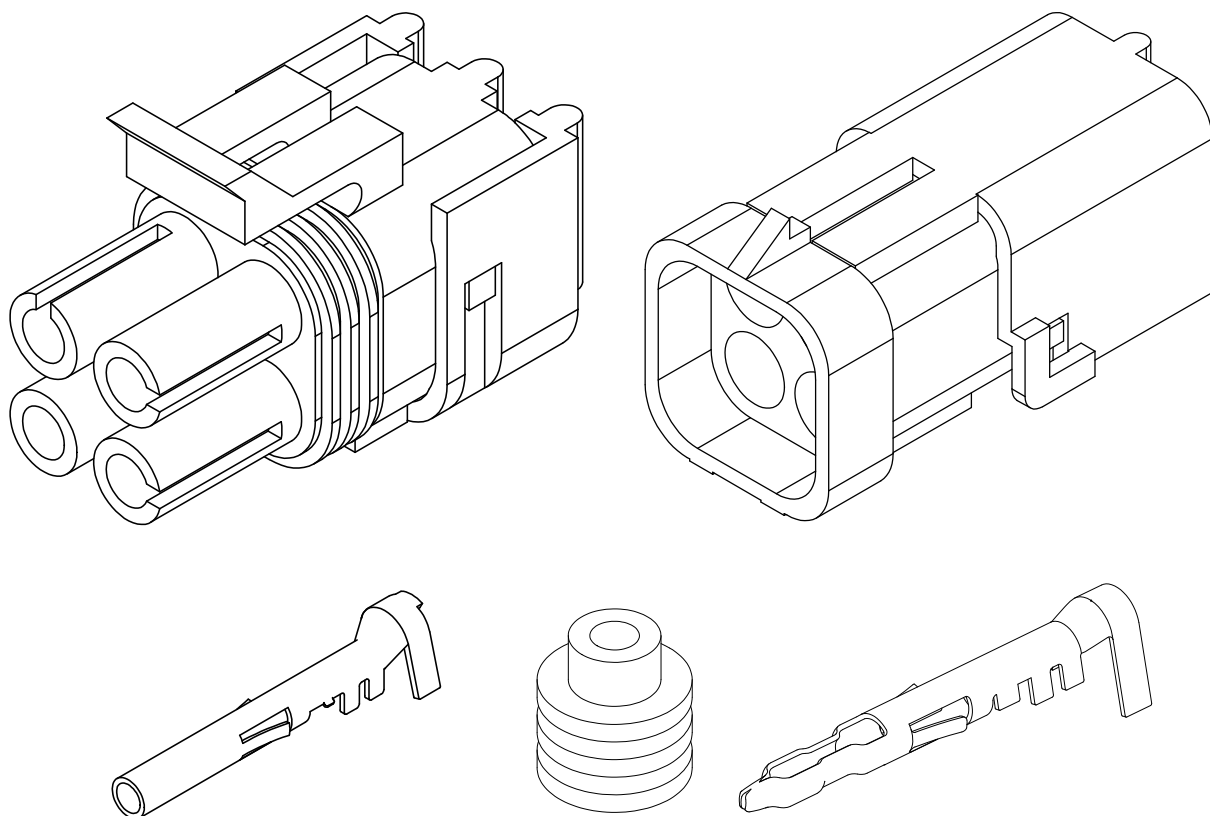

LIGHTS

Part No	Description
GA5018786	LED Tail Light
GA5048975	Rotating Beacon Light

RAVEN (AMP) ELECTRICAL CONNECTORS

Item	Part No	Description
1	4084001014	Male Flow Meter Connector
2	4084001015	Female Flow Meter Connector
3	4084004010	Male Speed Sensor Connector
4	4084001016	Female Speed Sensor Connector

Item	Part No	Description
5	4084001062	Male Pin for Flow Meter & Speed Sensor Connectors
6	408001063	Female Pin for Flow Meter & Speed Sensor Connectors

RAVEN (AMP) ELECTRICAL CONNECTORS

Item	Part No	Description
1	4084001017	Male Loom Connector for 440 & 450 Consoles (16 Pin)
2	4084001018	Female Loom Connector for 440 & 450 Consoles (16 Pin)
3	GA5049175	Backing Shell for 16 Pin Connectors

Item	Part No	Description
4	GA5048905	Gold Male Pin For Raven Loom Connectors
5	GA5048900	Gold Female Pin for Raven Loom Connectors

ELECTRICAL CONNECTORS

ELECTRICAL COMPONENTS

Part No	Description
GA5001351	Male 2 Pin Plug
GA5007381	Female 2 Pin Plug
GA5002211	Male 3 Pin Plug
GA5048550	Female 3 Pin Plug
GA5007385	Male 4 Pin Flat Plug
GA5007383	Female 4 Pin Flat Plug
GA5004009	Male 6 Pin Plug

Part No	Description
GA5002663	Female 6 Pin Plug
GA5049000	Male 4 Pin Square Plug
GA5050805	Female 4 Pin Square Plug
GA5016619	Female Type Pin
GA5014857	Rubber Seal (Green)
GA5016617	Male Type Pin

WIRING DIAGRAM