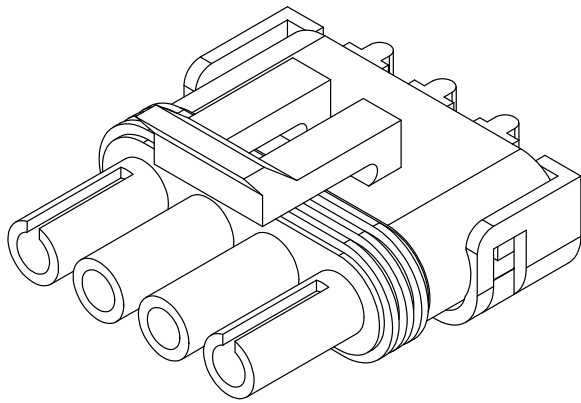

CHAPTER 15

ELECTRICS

Electrical Components	15-2
Lights	15-3
Raven (AMP) Electrical Connectors	15-4
Electrical Connectors	15-6
Wiring Diagrams	15-8

Rev 00 15/3/10

ELECTRICAL COMPONENTS

Part No	Description
GA5004477	7 Pin Trailer Plug (Round)
GA5060350	Adpater to suit American Style Tractors

LIGHTS

Part No	Description
GA5018786	LED Tail Light
GA5048975	Rotating Beacon Light

RAVEN (AMP) ELECTRICAL CONNECTORS

Item	Part No	Description
1	4084001014	Male Flow Meter Connector
2	4084001015	Female Flow Meter Connector
3	4084004010	Male Speed Sensor Connector
4	4084001016	Female Speed Sensor Connector

Item	Part No	Description
5	4084001062	Male Pin for Flow Meter & Speed Sensor Connectors
6	408001063	Female Pin for Flow Meter & Speed Sensor Connectors

RAVEN (AMP) ELECTRICAL CONNECTORS

Item	Part No	Description
1	4084001017	Male Loom Connector for 440 & 450 Consoles (16 Pin)
2	4084001018	Female Loom Connector for 440 & 450 Consoles (16 Pin)
3	GA5049175	Backing Shell for 16 Pin Connectors

Item	Part No	Description
4	GA5048905	Gold Male Pin For Raven Loom Connectors
5	GA5048900	Gold Female Pin for Raven Loom Connectors

ELECTRICAL CONNECTORS

ELECTRICAL COMPONENTS

Part No	Description
GA5001351	Male 2 Pin Plug
GA5007381	Female 2 Pin Plug
GA5002211	Male 3 Pin Plug
GA5048550	Female 3 Pin Plug
GA5007385	Male 4 Pin Flat Plug
GA5007383	Female 4 Pin Flat Plug
GA5004009	Male 6 Pin Plug