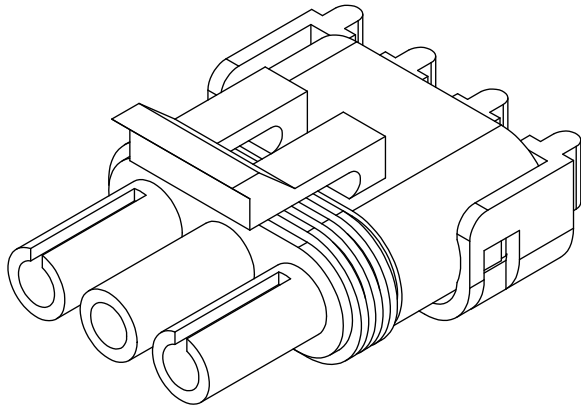

LIGHTS

Part No	Description
GA5018786	LED Tail Light
GA5048975	Rotating Beacon Light

RAVEN (AMP) ELECTRICAL CONNECTORS

Item	Part No	Description
1	4084001014	Male Flow Meter Connector
2	4084001015	Female Flow Meter Connector
3	4084004010	Male Speed Sensor Connector
4	4084001016	Female Speed Sensor Connector

Item	Part No	Description
5	4084001062	Male Pin for Flow Meter & Speed Sensor Connectors
6	408001063	Female Pin for Flow Meter & Speed Sensor Connectors

RAVEN (AMP) ELECTRICAL CONNECTORS

Item	Part No	Description
1	4084001017	Male Loom Connector for 440 & 450 Consoles (16 Pin)
2	4084001018	Female Loom Connector for 440 & 450 Consoles (16 Pin)
3	GA5049175	Backing Shell for 16 Pin Connectors

Item	Part No	Description
4	GA5048905	Gold Male Pin For Raven Loom Connectors
5	GA5048900	Gold Female Pin for Raven Loom Connectors

ELECTRICAL CONNECTORS

ELECTRICAL COMPONENTS

Part No	Description
GA5001351	Male 2 Pin Plug
GA5007381	Female 2 Pin Plug
GA5002211	Male 3 Pin Plug
GA5048550	Female 3 Pin Plug
GA5007385	Male 4 Pin Flat Plug
GA5007383	Female 4 Pin Flat Plug
GA5004009	Male 6 Pin Plug

Part No	Description
GA5002663	Female 6 Pin Plug
GA5049000	Male 4 Pin Square Plug
GA5050805	Female 4 Pin Square Plug
GA5016619	Female Type Pin
GA5014857	Rubber Seal (Green)
GA5016617	Male Type Pin

WIRING DIAGRAM