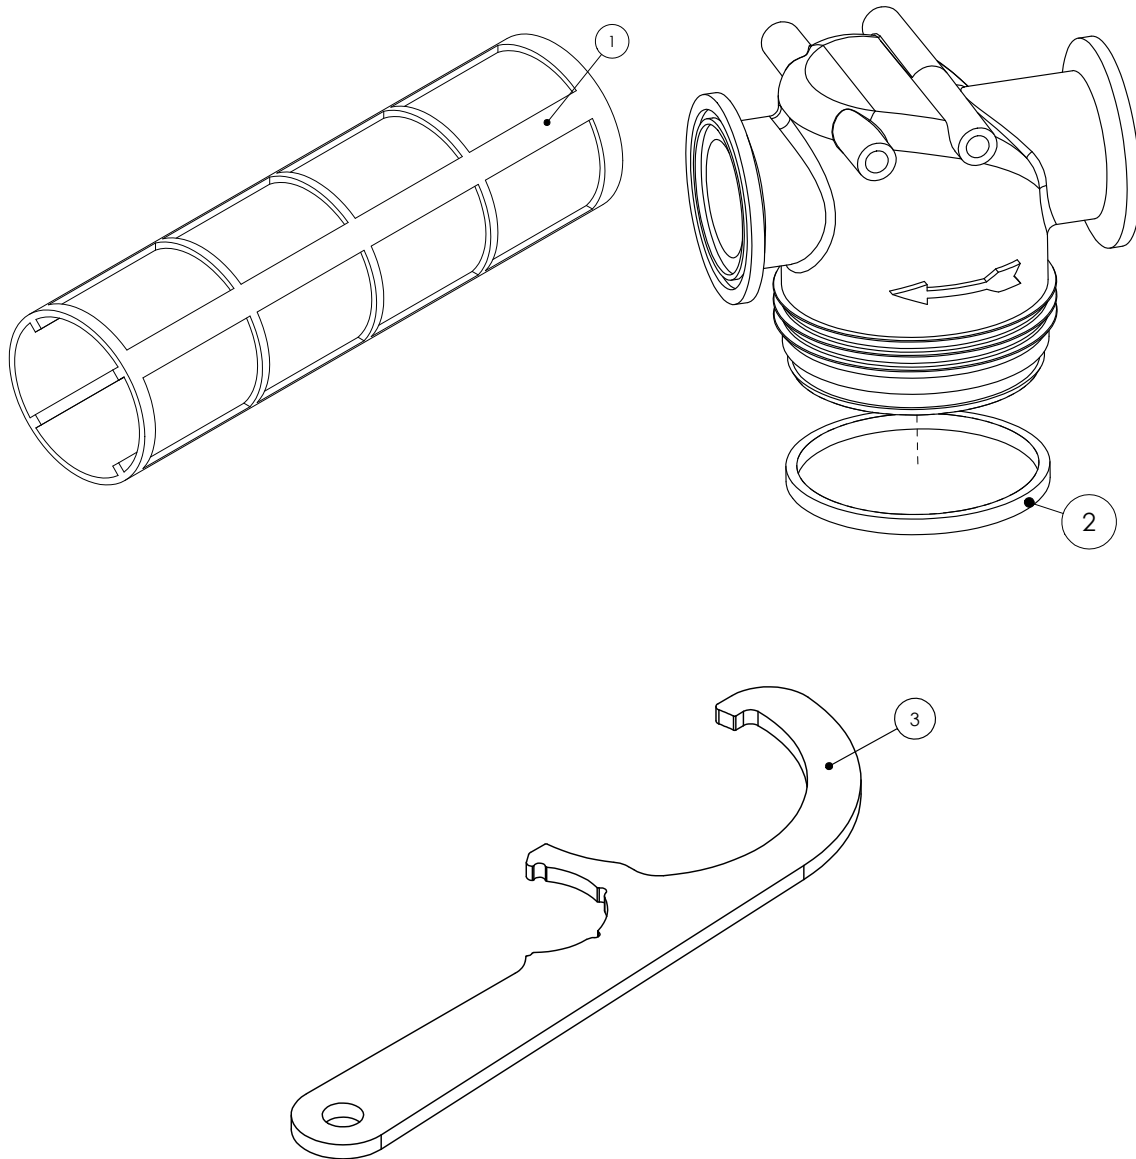

REPLACEMENT PRESSURE FILTER PARTS

Item	Part No	Description	Quantity
1	CPI5941-4-SSPP	80 Mesh Screen (Blue)	
	CPI5941-5-SSPP	100 Mesh Screen (Green)	
2	CP48656	Filter Bowl Seal	
3	GA4522610	Tool for Removing Pressure	
		Filter Housing