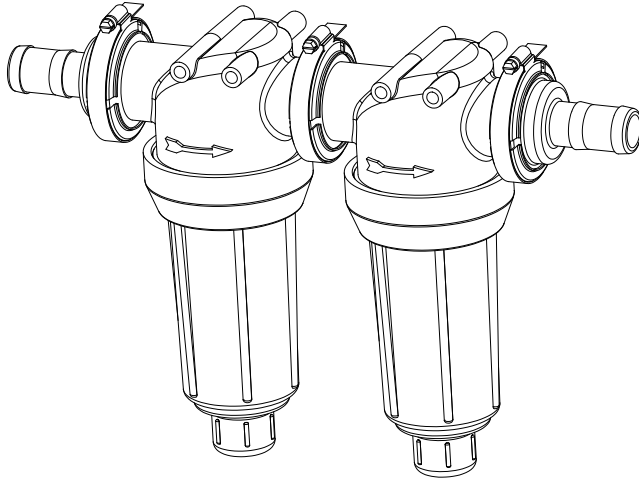

CHAPTER 19

FILTRATION & HOSE

Pressure Filters	19-2
Replacement Pressure Filter Parts .	19-3
Suction Filter	19-4
Foam Marker Filter	19-5
Air Filter	19-6
Hoses	19-7
Hose Clamps	19-8

Rev 00 15/3/10