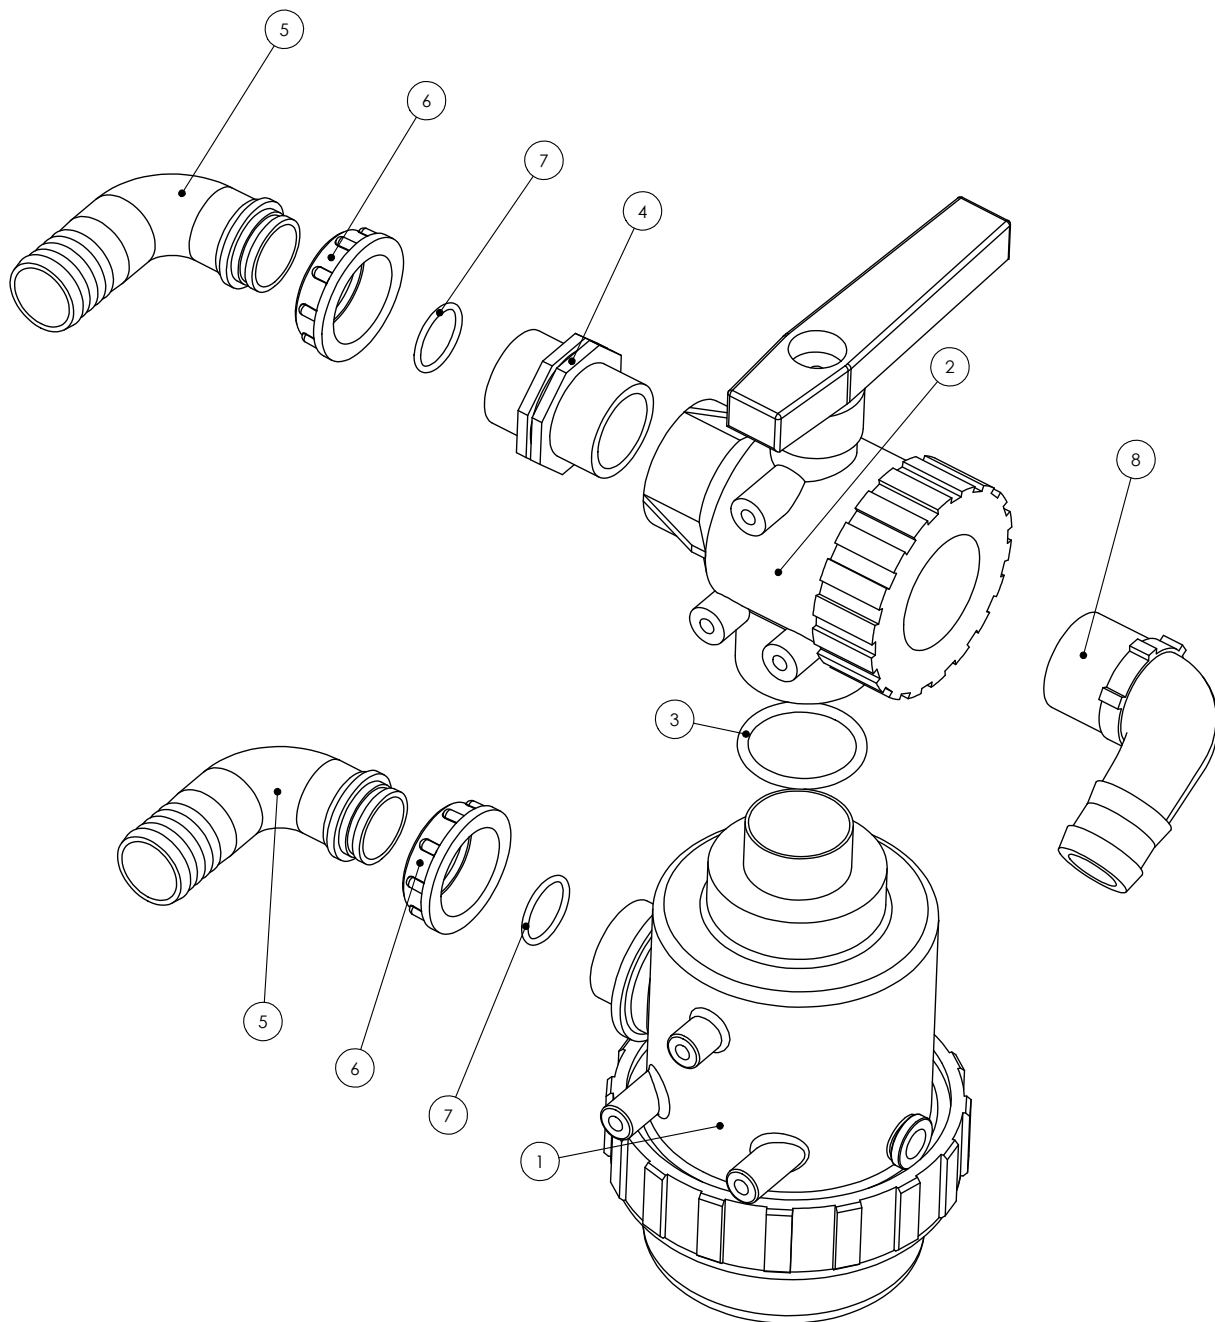

Assembly Part No: GA4903065-EF

Item	Part No	Description	Quantity
1	AAB126ML-F75-80	Filter w/ 80 Mesh Screen	1
2	AAB126ML-F75-100	Filter w/ 100 Mesh Screen	1
3	FC200	Screw Clamp	3
4	I50G	Gasket	3
5	M200I25BRB	1 1/4" Hose Barb to Flange	2

REPLACEMENT PRESSURE FILTER PARTS

Item	Part No	Description	Quantity
1	CPI5941-4-SSPP	80 Mesh Screen (Blue)	
	CPI5941-5-SSPP	100 Mesh Screen (Green)	
2	CP48656	Filter Bowl Seal	
3	GA4522610	Tool for Removing Pressure	
		Filter Housing	

SUCTION FILTER

Assembly Part No: GA4903825

Item	Part No	Description	Quantity
1	316063	1 1/2" Suction Filter w/ 50 Mesh*	1
2	4542236	1 1/2" 3 Way Ball Valve	1
3	GA5009187	50mm O-Ring	1
4	2502060	1 1/2" Poly Nipple	1

Pressure hose can be defined by its blue internal layer

PVC Hose

Part No	Description	Internal Diameter (A)	Outside Diameter (B)
HOS25PVC	25mm PVC Hose	25mm	32mm
HOS40PVC	40mm PVC Hose	40mm	50mm
HOS50PVC	50mm PVC Hose	50mm	48mm