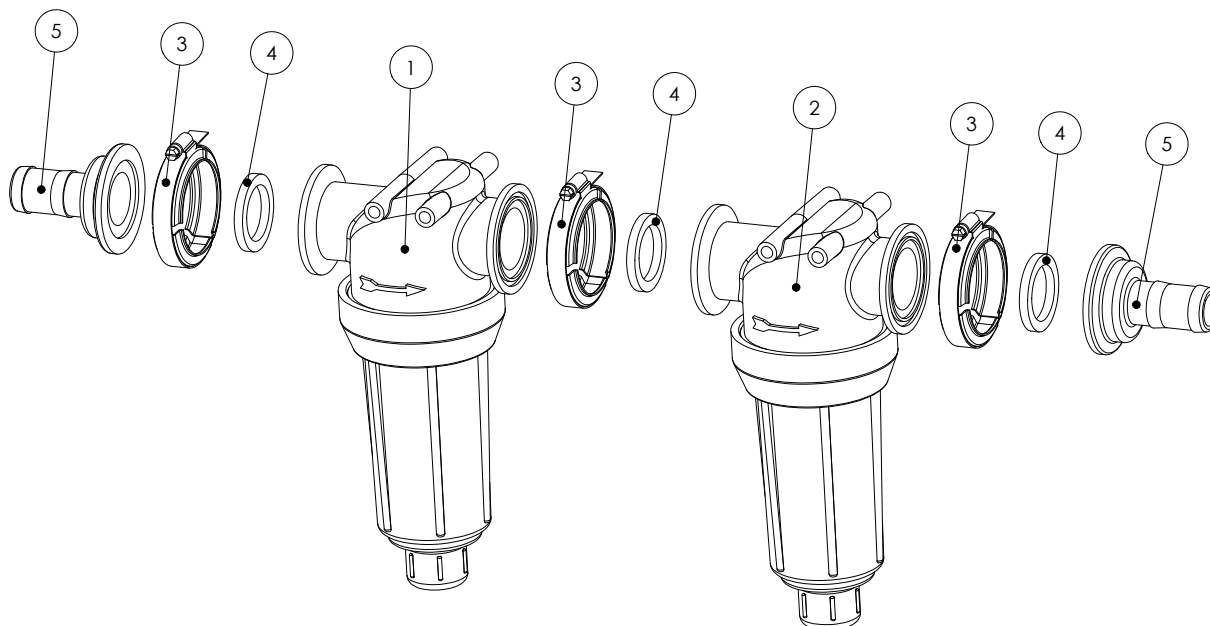

Assembly Part No: GA4903065-EF

Item	Part No	Description	Quantity
1	AAB126ML-F75-80	Filter w/ 80 Mesh Screen	1
2	AAB126ML-F75-100	Filter w/ 100 Mesh Screen	1
3	FC200	Screw Clamp	3
4	I50G	Gasket	3
5	M200I25BRB	1 1/4" Hose Barb to Flange	2

SUCTION FILTER

Assembly Part No: GA4903825

Item	Part No	Description	Quantity
1	316063	1 1/2" Suction Filter w/ 50 Mesh*	1
2	4542236	1 1/2" 3 Way Ball Valve	1
3	GA5009187	50mm O-Ring	1
4	2502060	1 1/2" Poly Nipple	1

Pressure hose can be defined by its blue internal layer

PVC Hose

Part No	Description	Internal Diameter (A)	Outside Diameter (B)
HOS25PVC	25mm PVC Hose	25mm	32mm
HOS40PVC	40mm PVC Hose	40mm	50mm
HOS50PVC	50mm PVC Hose	50mm	48mm

PVC hose can be defined by its ribbed outside finish

Sight Tube Hose

Part No	Description	Internal Diameter (A)	Outside Diameter (B)
HOS12sight	12mm Clear Sight Tube Hose	12mm	15mm
HOS12Wsight	12mm Clear Sight Tube Hose with Wire	12mm	18mm