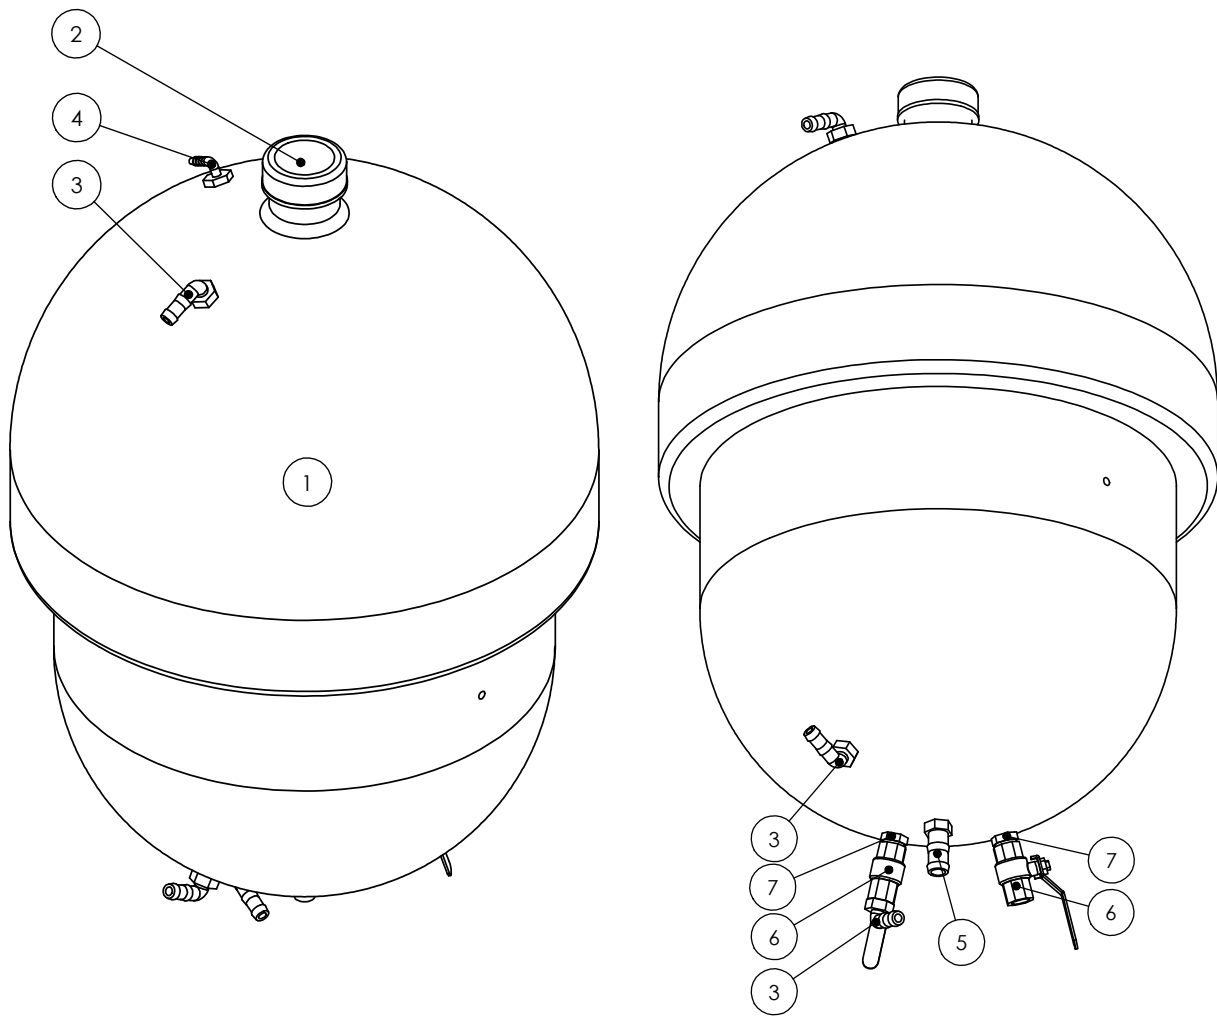

EXACTA FOAM MARKER TANK

Assembly Part No: GA490308I

Item	Part No	Description	Quantity
1	GA5018487	100L Foam Tank	1
2	GA5009157	Cap suit Exacta Tank	1
	GA5009187	O-Ring suit Cap	1
3	HB050-90	1/2" Poly Elbow	2

Item	Part No	Description	Quantity
4	EL1214	1/2" x 1/4" Elbow	1
5	HB050/075	1/2" x 3/4" Hose Barb	1
6	GA5018309	12mm Ball Valve	1
7	GA5018310	1/2" Brass Nipple	1