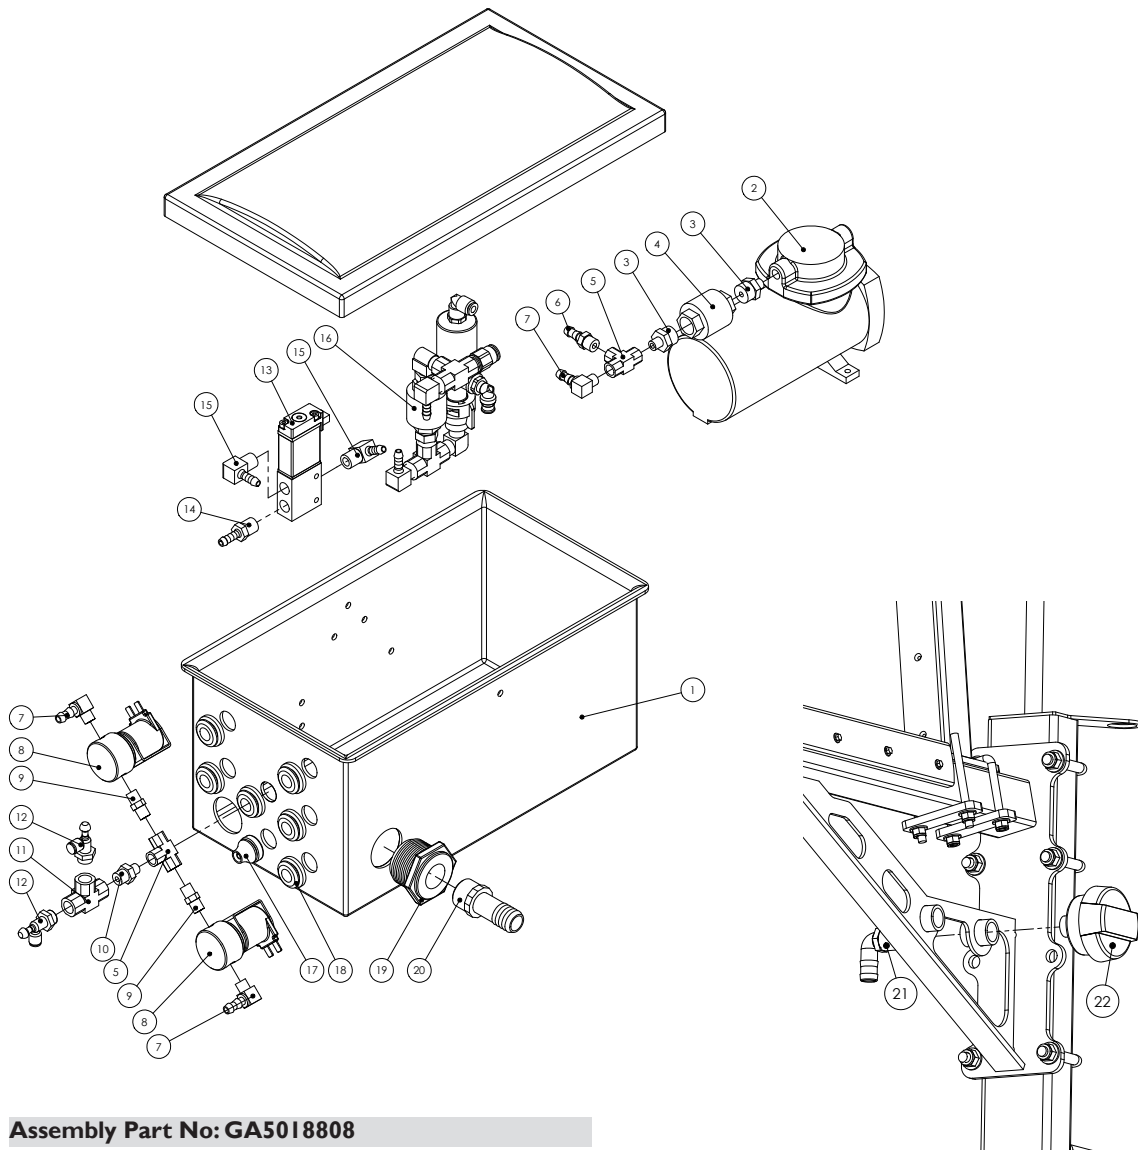

CHAPTER 9

FOAM MARKER

Foam Marker Box.....	9-2
Foam Marker Box Hardware	9-3
Foam Marker Exhaust Valve	9-4
Foam Marker Compressor.....	9-5
Foam Concentrate Tank	9-6
Drain Cock with Strainer Assembly.	9-7
Exacta Foam Marker Tank Mount...	9-8
Exacta Foam Marker Tank.....	9-9

Complete Aftermarket Foam Marker kit available Part No GA4900507-PS-EF

Rev 00 15/3/10

FOAM MARKER BOX COMPONENTS

Assembly Part No: GA5018808

Item	Part No	Description	Quantity
1	GA5066855	Foam Marker Box & Lid	1
2	GA5018806	Air Compressor*	1
3	GA5020690	1/8" x 3/8" Reducing Nipple	2
4	GA5020010	3/8" Check Valve	1
5	GA5016559	1/8" Female Brass Tee	2
6	GA5066945	1/4" x 1/8" Hose Barb	1
7	GA5066950	1/4" x 1/8" Brass Elbow	3
8	GA5018395	Liquid Solenoid	2
9	GA5066935	1/8" Brass Nipple	2
10	GA5013809	1/4" x 1/8" Reducing Nipple	1
11	GA5048300	1/4" Brass Tee	1
12	GA5015643	Needle Valve	2

* Compressor Part Breakdown shown on Page 9-5

FOAM MARKER BOX HARDWARE

Item	Part No	Description	Quantity
1	GA4572130	Compressor Box Spacer Bar	1
2	GA5003976	M5 x 20mm Panhead Set Screw	2
3	GA5003983	5mm Washer	2
4	F70254A	Top Retainer Plate	1

Item	Part No	Description	Quantity
15	625244	Set Screw - Eccentric	1
16	660873-504	Head & Valve Plate Assembly	1
17	617045	Valve Keeper	2
18	621102	Valve Flapper - Intake & Exhaust	2
19	625160	Screw - Flapper	2
20	625606	Screw - Valve Plate	4
21	633439	Gasket - Head	1
22	654129	Valve Plate	1
23	660131-504	Head	1
24	641034	Filter Foam	1
25	660763	Filter Body	1
26	660767	Filter Body Cap	1