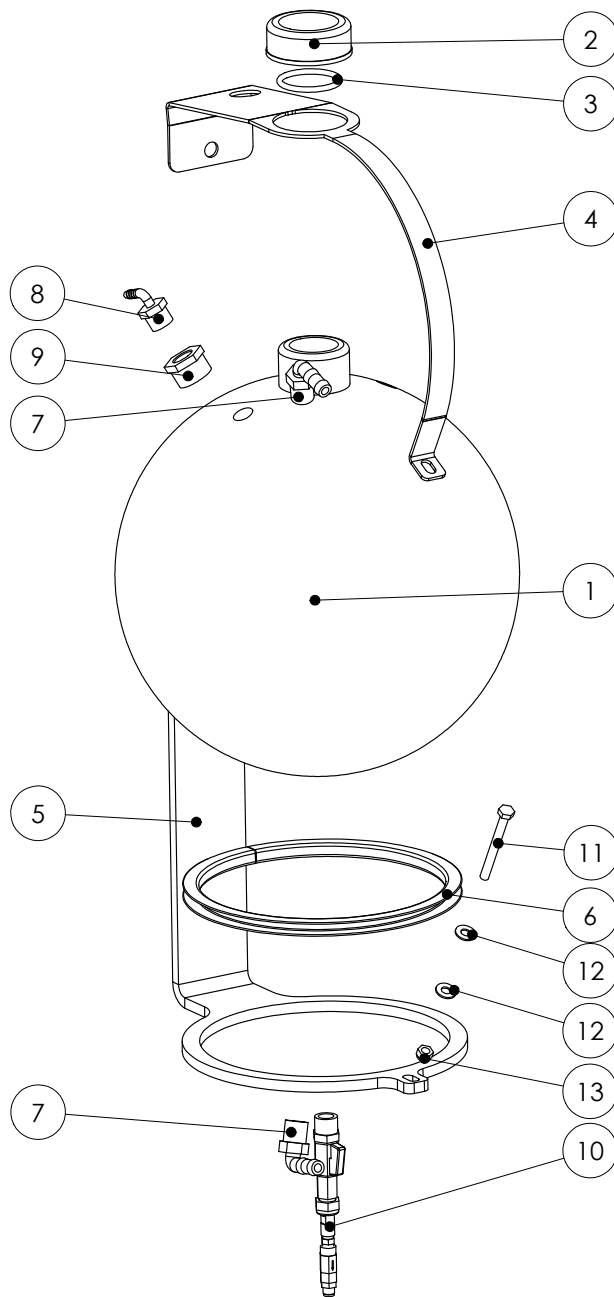

Item	Part No	Description	Quantity
10	402200040	Cap Seal	1
11	QJ4676-1/4-NYR	Adapter	1
12	GA5008343	1/4" Elbow	1
13	GA5048340	1/4" Barbed Elbow	2
14	GA5048300	1/4" Brass Tee	2
15	GA5045085	1/4" x 3/8" Nipple	2
16	GA5020010	3/8" Check Valve	1
17	GA5048305	1/4" Extruded Elbow	1
18	GA5045140	6mm x 1/4" BSPT Adapter	1

FOAM MARKER COMPRESSOR PARTS

Assembly Part No GA5018806

Item	Part No	Description	Quantity
1	607180	Connecting Rod Assembly	1
2	607139	Connecting Rod	1
3	608148	Diaphragm	1
4	625540	Screw - Hold Down Plate	4
5	654649	Hold Down Plate	1
6	614608	Front Cover	1
7	614608	Screw - Motor End Cap	2
8	625660	Screw - Front Cover	4
9	625114	Conn Rod. Screw	1
10	625476	Screw - Brush Card	2
11	625444	Screw - Head	4
12	620352	Motor End Cap Assembly	1
13	627093	Brush Card Assembly	1
14	645373	.18 Stroke Eccentric & Bearing Assy	1
	667611	.20 Stroke Eccentric & Bearing Assy	1

Item	Part No	Description	Quantity
15	625244	Set Screw - Eccentric	1
16	660873-504	Head & Valve Plate Assembly	1
17	617045	Valve Keeper	2
18	621102	Valve Flapper - Intake & Exhaust	2
19	625160	Screw - Flapper	2
20	625606	Screw - Valve Plate	4
21	633439	Gasket - Head	1
22	654129	Valve Plate	1
23	660131-504	Head	1
24	641034	Filter Foam	1
25	660763	Filter Body	1
26	660767	Filter Body Cap	1

Note: Not all parts are stocked in australia. Some parts may not be available.

FOAM CONCENTRATE TANK

Item	Part No	Description	Quantity	Item	Part No	Description	Quantity
1	GA4901038	Foam Concentrate Tank, 25L	1	8	EL1214	1/2" x 1/4" Elbow	1
2	GA5009157	Cap suit Exacta Tank	1	9	RB100050	1" x 1/2" Reducer Bush	1
3	GA5009187	O-Ring suit Cap	1	10	GA4903077	Pre-Assembled Filter & Ball Valve	1
4	F70622A	Injection Bottle Strap	1			for Direct Injection Foam	1
5	F70609A	Bottle Mount	1	11	GA5004749	M8 x 80mm Bolt	1
6	GA5010085	Hollow Retangular Rubber 691mm	1	12	GA5004913	8mm Washer	2
7	HB050-90	1/2" Poly Elbow	2	13	GA5004917	M8 Nyloc Nut	1