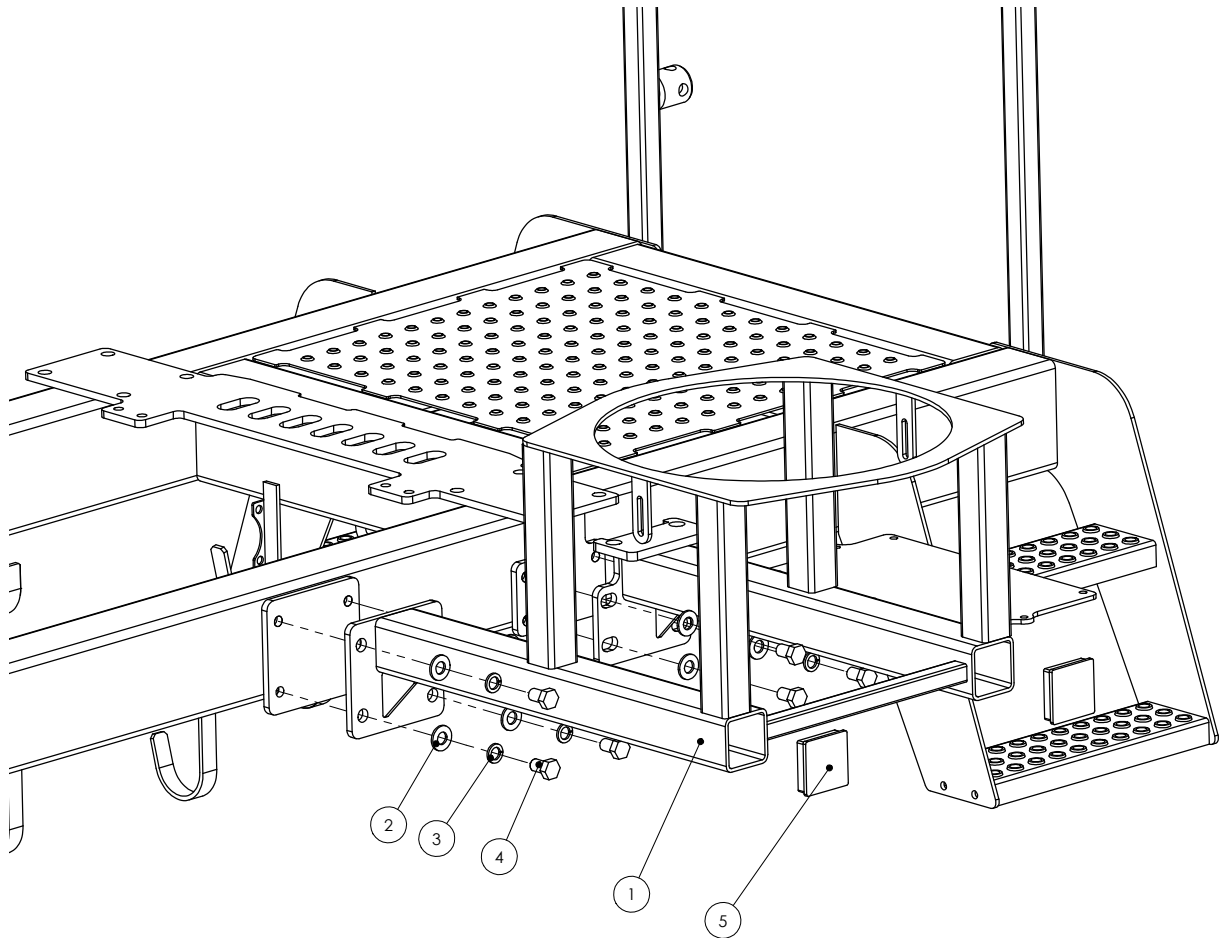

EXACTA FOAM MARKER TANK FRAME

Item	Part No	Description	Quantity
1	GA4654413	Foam Tank Mounting Frame	1
2	GA5001009	16mm Washer	8
3	GA5000961	16mm Spring Washer	8
4	GA5000903	M16 x 25mm Bolt	8
5	GA5052345	75 x 75 Plastic End Cap	2