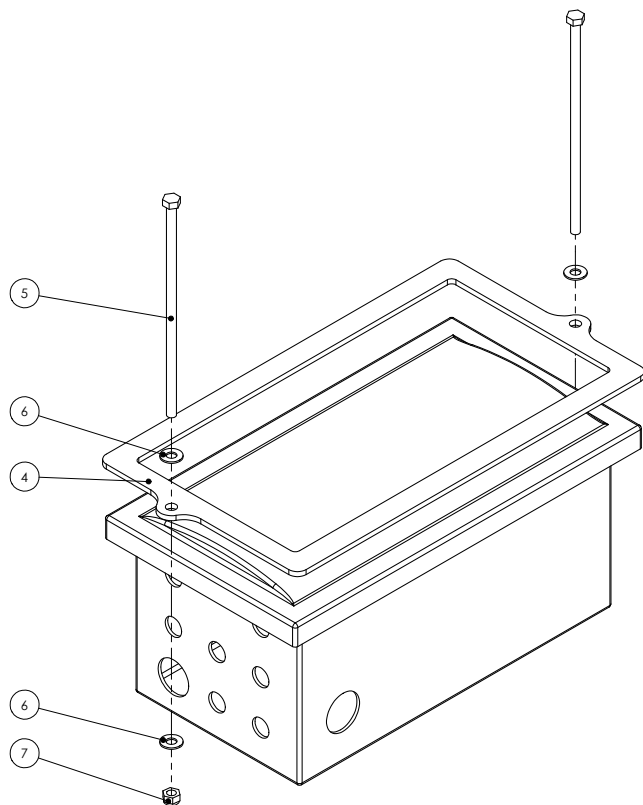

FOAM MARKER BOX HARDWARE

Item	Part No	Description	Quantity
1	GA4572130	Compressor Box Spacer Bar	1
2	GA5003976	M5 x 20mm Panhead Set Screw	2
3	GA5003983	5mm Washer	2
4	F70254A	Top Retainer Plate	1

Item	Part No	Description	Quantity
5	MACH0041	M8 x 210mm Bolt	2
6	GA5003651	8mm Washer	4
7	GA5004917	M8 Nyloc Nut	2
8	GA5016463	Foam Sealing Tape*	1.3m

* Not shown in diagrams