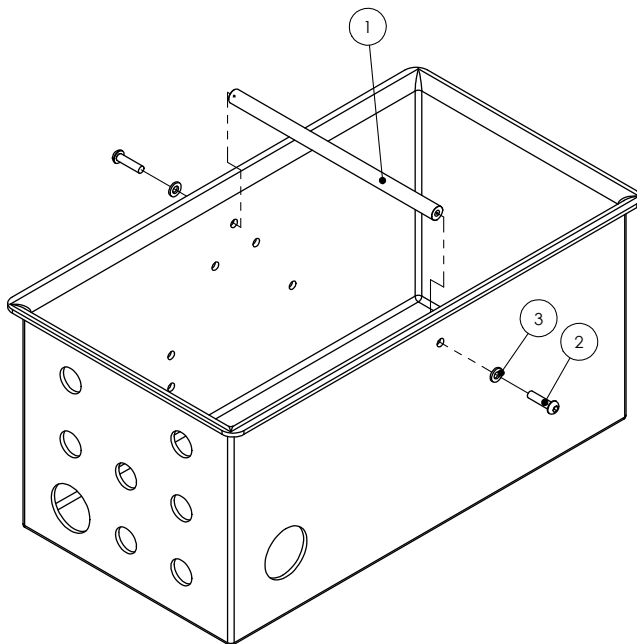

Complete Aftermarket Foam Marker kit available Part No GA4900507-PS-EF

Rev 00 15/3/10

FOAM MARKER BOX COMPONENTS

Assembly Part No: GA5018808

Item	Part No	Description	Quantity
1	GA5066855	Foam Marker Box & Lid	1
2	GA5018806	Air Compressor*	1
3	GA5020690	1/8" x 3/8" Reducing Nipple	2
4	GA5020010	3/8" Check Valve	1
5	GA5016559	1/8" Female Brass Tee	2
6	GA5066945	1/4" x 1/8" Hose Barb	1
7	GA5066950	1/4" x 1/8" Brass Elbow	3
8	GA5018395	Liquid Solenoid	2
9	GA5066935	1/8" Brass Nipple	2
10	GA5013809	1/4" x 1/8" Reducing Nipple	1
11	GA5048300	1/4" Brass Tee	1
12	GA5015643	Needle Valve	2

* Compressor Part Breakdown shown on Page 9-5

FOAM MARKER BOX HARDWARE

Item	Part No	Description	Quantity
1	GA4572130	Compressor Box Spacer Bar	1
2	GA5003976	M5 x 20mm Panhead Set Screw	2
3	GA5003983	5mm Washer	2
4	F70254A	Top Retainer Plate	1