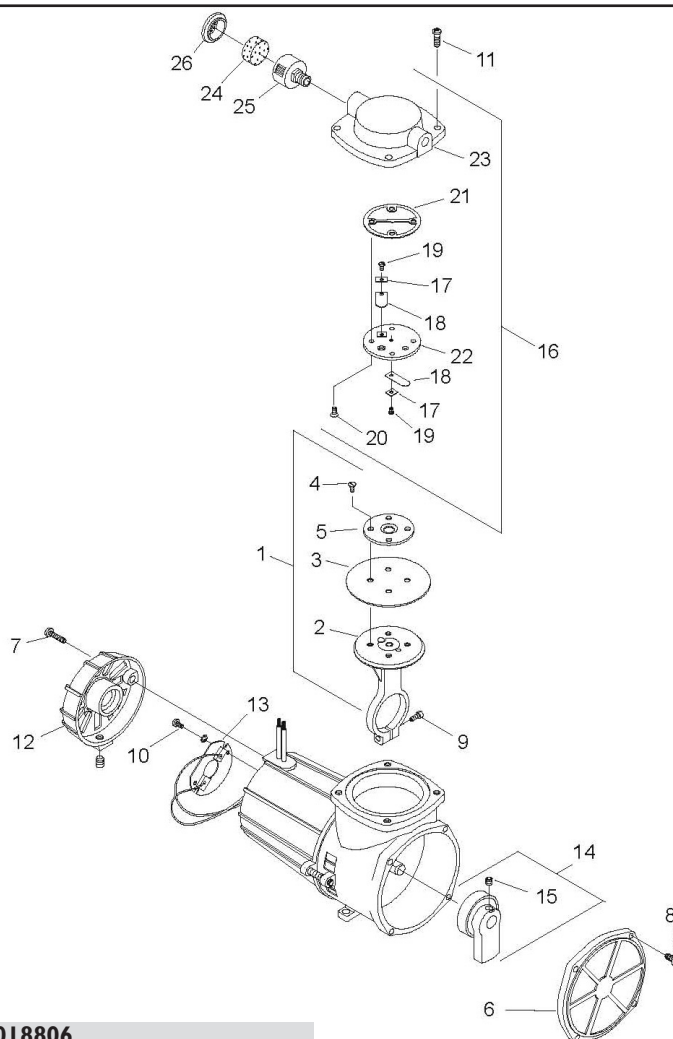

FOAM MARKER COMPRESSOR PARTS

Assembly Part No GA5018806

Item	Part No	Description	Quantity
1	607180	Connecting Rod Assembly	1
2	607139	Connecting Rod	1
3	608148	Diaphragm	1
4	625540	Screw - Hold Down Plate	4
5	654649	Hold Down Plate	1
6	614608	Front Cover	1
7	614608	Screw - Motor End Cap	2
8	625660	Screw - Front Cover	4
9	625114	Conn Rod. Screw	1
10	625476	Screw - Brush Card	2
11	625444	Screw - Head	4
12	620352	Motor End Cap Assembly	1
13	627093	Brush Card Assembly	1
14	645373	.18 Stroke Eccentric & Bearing Assy	1
	667611	.20 Stroke Eccentric & Bearing Assy	1

Item	Part No	Description	Quantity
15	625244	Set Screw - Eccentric	1
16	660873-504	Head & Valve Plate Assembly	1
17	617045	Valve Keeper	2
18	621102	Valve Flapper - Intake & Exhaust	2
19	625160	Screw - Flapper	2
20	625606	Screw - Valve Plate	4
21	633439	Gasket - Head	1
22	654129	Valve Plate	1
23	660131-504	Head	1
24	641034	Filter Foam	1
25	660763	Filter Body	1
26	660767	Filter Body Cap	1

Note: Not all parts are stocked in australia. Some parts may not be available.