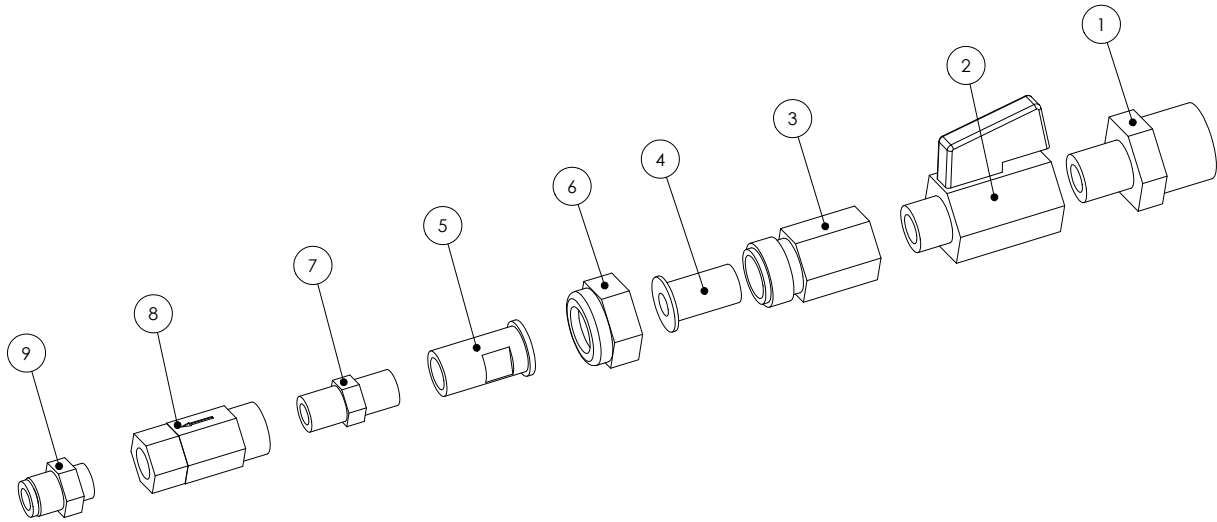

DRAIN COCK WITH STRAINER ASSEMBLY

Assembly Part No: GA4903077

Item	Part No	Description	Quantity
1	GA5012259	Reducing Nipple	1
2	GA5017405	Ball Valve	1
3	CPI321	Brass Nozzle Body	1
4	8079-PP-200	200 Mesh Strainer (Orange)	1

Item	Part No	Description	Quantity
5	CP4928	Brass Adapter	1
6	CPI325	Brass Cap	1
7	GA5066935	1/8" Cap Nipple	1
8	GA5050210	6mm x 1/8" Fitting	1