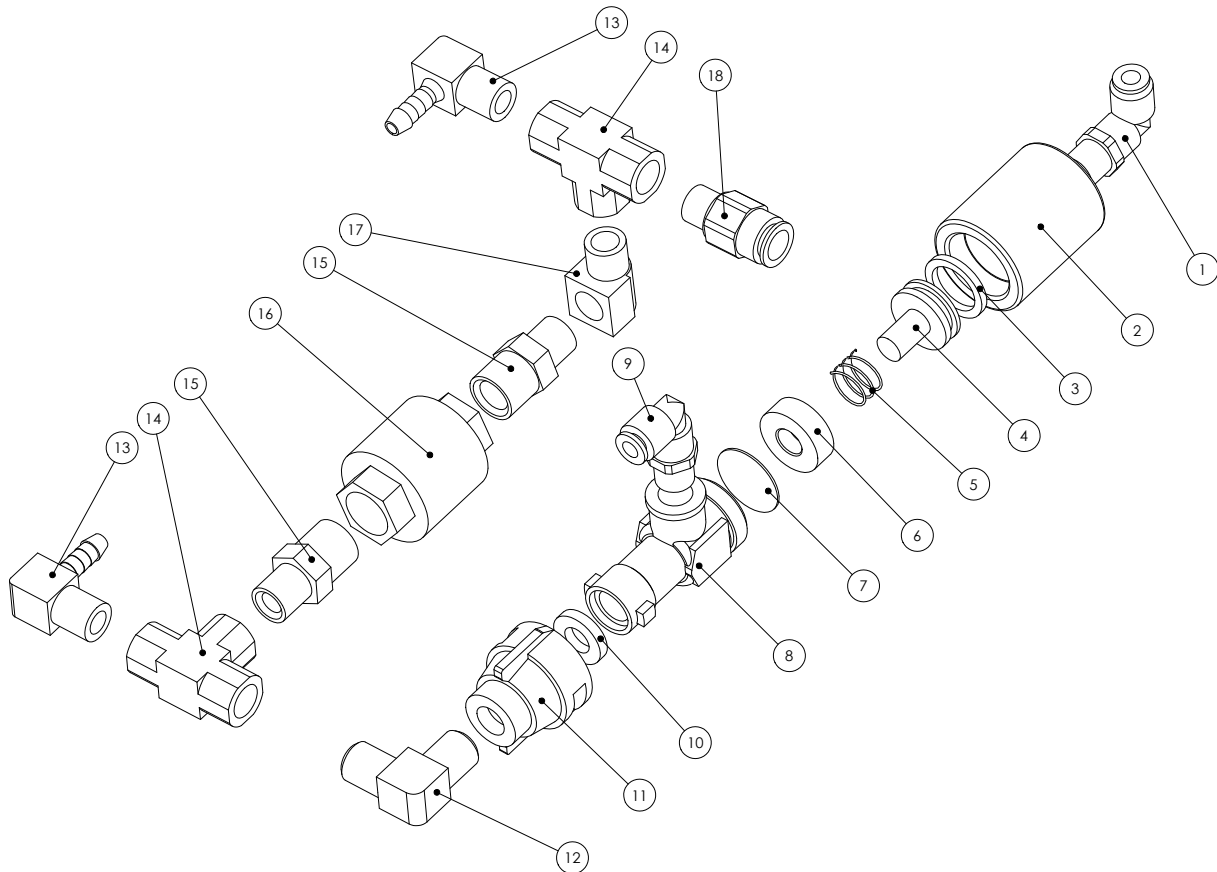

* Compressor Part Breakdown shown on Page 9-5

FOAM MARKER BOX HARDWARE

Item	Part No	Description	Quantity
1	GA4572130	Compressor Box Spacer Bar	1
2	GA5003976	M5 x 20mm Panhead Set Screw	2
3	GA5003983	5mm Washer	2
4	F70254A	Top Retainer Plate	1

Item	Part No	Description	Quantity
5	MACH0041	M8 x 210mm Bolt	2
6	GA5003651	8mm Washer	4
7	GA5004917	M8 Nyloc Nut	2
8	GA5016463	Foam Sealing Tape*	1.3m

* Not shown in diagrams

FOAM MARKER EXHAUST VALVE

Assembly Part No: GA4912005

Item	Part No	Description	Quantity
1	GA5045145	6mm x 1/8" BSPT Elbow	1
2	GA4572000	Chemsaver Body	1
3	CP50676-VI	Cup Seal	1
4	GA4572005	Chemsaver Piston	1
5	GA5045090	Spring 14.2 x 14	1
6	GA4572010	Chemsaver Washer	1
7	QJ8355-1/4-NYR	Diaphragm	1
8	005860036	Diaphragm Nozzle Body	1
9	GA5016233	6mm x 1/4" BSP Elbow	1

Item	Part No	Description	Quantity
15	625244	Set Screw - Eccentric	1
16	660873-504	Head & Valve Plate Assembly	1
17	617045	Valve Keeper	2
18	621102	Valve Flapper - Intake & Exhaust	2
19	625160	Screw - Flapper	2
20	625606	Screw - Valve Plate	4
21	633439	Gasket - Head	1
22	654129	Valve Plate	1
23	660131-504	Head	1
24	641034	Filter Foam	1
25	660763	Filter Body	1
26	660767	Filter Body Cap	1