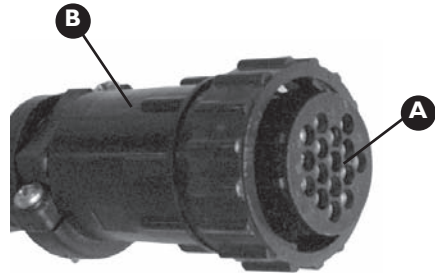

RAVEN (AMP) ELECTRICAL CONNECTORS

Part No	Description
4084001014	Male Flow Meter Connector

Part No	Description
4084001015	Female Flow Meter Connector

Part No	Description
4084004040	Male Speed Cable Connector

Part No	Description
4084001016	Female Speed Cable Connector

Part No	Description
4084001062	Male Pin for Speed and Flow Meter Connector

Part No	Description
4084001063	Female Pin for Speed and Flow Meter Connector

RAVEN (AMP) ELECTRICAL CONNECTORS*

Item	Part No	Description
A	4084001017	Male Loom Connector for 440 and 450 Consoles (16 Pin)
B	GA5049175	Connector Backing Shell

Part No	Description	
4084001018	Female Loom Connector for 440 and 450 Consoles (Pin)	
B	GA5049175	Connector Backing Shell

Item	Part No	Description
A	GA5020785	Male Loom Connector for 4400 Console (37 Pin)
B	GA5020560	Backing Shell for Connector

Item	Part No	Description
A	GA5020780	Female Loom Connector for 4400 Console (37 Pin)
B	GA5020560	Backing Shell for Connector