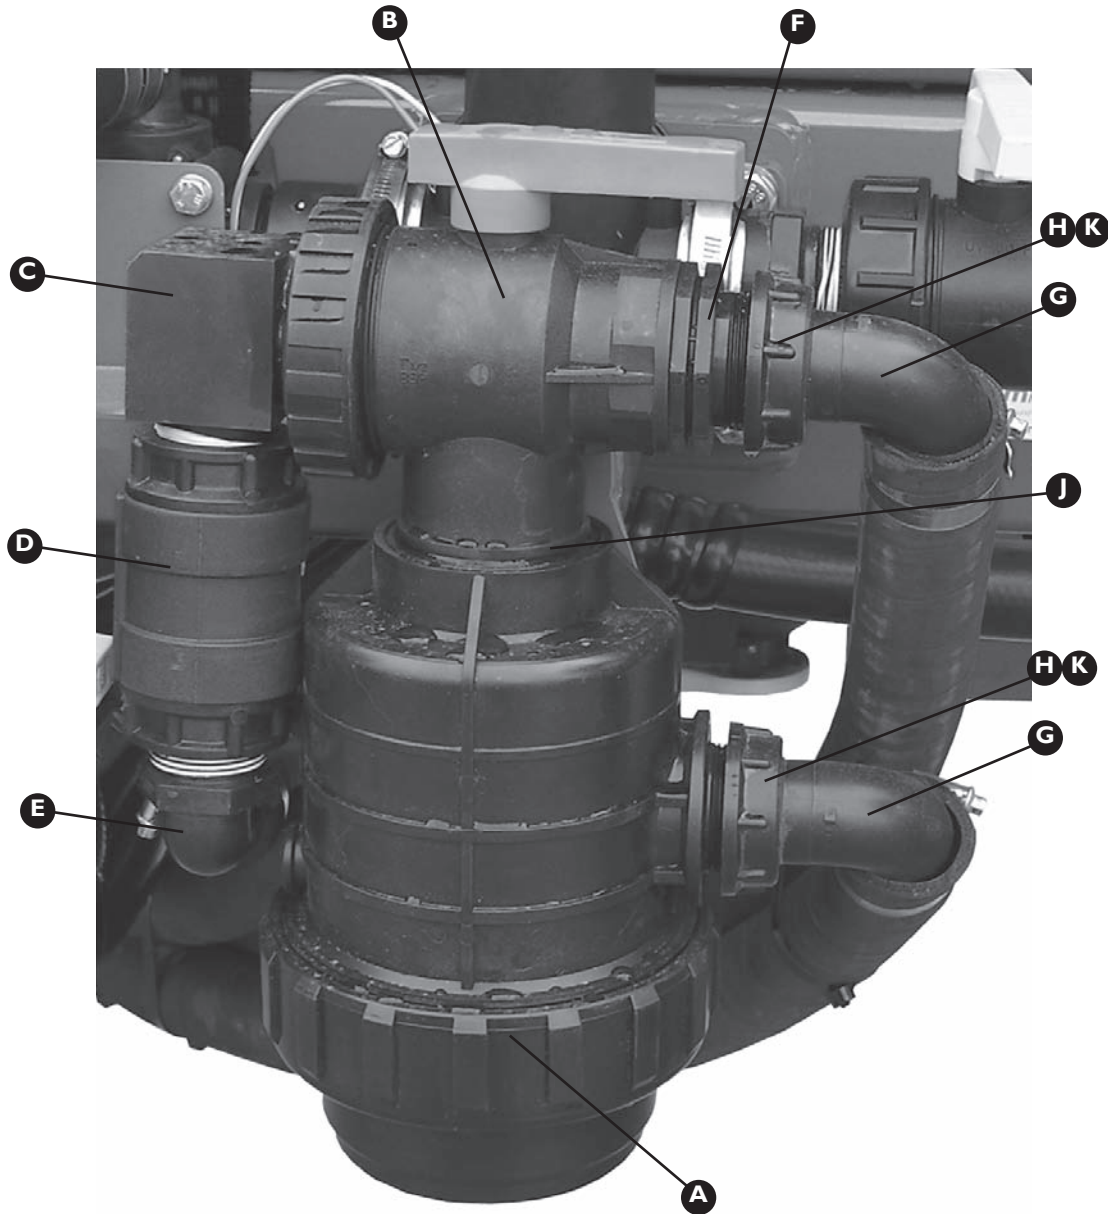

Rev 00 15/4/10

PRESSURE FILTERS

Assembly Part No GA4903066

Item	Part No	Description	Quantity
A	AAB126ML-F75-80	Filter with 80 Mesh Screen	1
B	AAB126ML-F75-100	Filter with 100 Mesh Screen	1
C	FC200	Screw Clamp	3
D	I50G	Gasket	3

Item	Part No	Description	Quantity
E	M200125BRB	1 1/4" Hose Barb to Flange	1
F-1	GA5011503	M8 x 140mm Bolt	4
F-2	GA5004917	M8 Nyloc Nut	4
F-3	GA5003643	8mm Washer	8

REPLACEMENT PRESSURE FILTER PARTS

Item	Part No	Description
A	CPI5941-4-SSPP	80 Mesh Screen (Blue)
B	CPI5941-5-SSPP	100 Mesh Screen (Green)
C	CP48656	O-ring
D	GA4522610	Tool for Removing Pressure
		Filter Housing

SUCTION FILTER

Kit Part No GA4903060

Item	Part No	Description	Quantity
A	316063	1 1/2" Suction Filter w/ 50 Mesh*1	1
B	4542236	3 Way Ball Valve 1 1/2"	1
C	L050A	Elbow 1 1/2" x 1 1/4"	1
D	GA5017361	1 1/4" Check Valve	1
E	HB125/100-90	1 1/4" x 1" Poly Elbow	1
F	2502060	1 1/2" Poly Nipple	1
G	116640	1 1/2" Poly Elbow	2