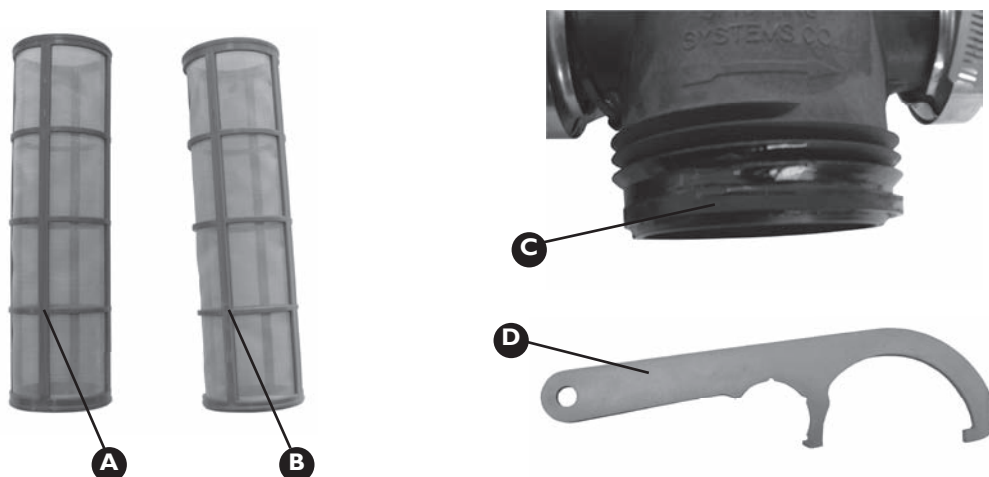

Rev 00 15/4/10

PRESSURE FILTERS

Assembly Part No GA4903066

Item	Part No	Description	Quantity
A	AAB126ML-F75-80	Filter with 80 Mesh Screen	1
B	AAB126ML-F75-100	Filter with 100 Mesh Screen	1
C	FC200	Screw Clamp	3
D	I50G	Gasket	3

Item	Part No	Description	Quantity
E	M200125BRB	1 1/4" Hose Barb to Flange	1
F-1	GA5011503	M8 x 140mm Bolt	4
F-2	GA5004917	M8 Nyloc Nut	4
F-3	GA5003643	8mm Washer	8

REPLACEMENT PRESSURE FILTER PARTS

Item	Part No	Description
A	CPI5941-4-SSPP	80 Mesh Screen (Blue)
B	CPI5941-5-SSPP	100 Mesh Screen (Green)
C	CP48656	O-ring
D	GA4522610	Tool for Removing Pressure
		Filter Housing

SUCTION FILTER

Kit Part No GA4903060

Item	Part No	Description	Quantity
A	316063	1 1/2" Suction Filter w/ 50 Mesh*1	1
B	4542236	3 Way Ball Valve 1 1/2"	1
C	L050A	Elbow 1 1/2" x 1 1/4"	1
D	GA5017361	1 1/4" Check Valve	1
E	HB125/100-90	1 1/4" x 1" Poly Elbow	1
F	2502060	1 1/2" Poly Nipple	1
G	116640	1 1/2" Poly Elbow	2