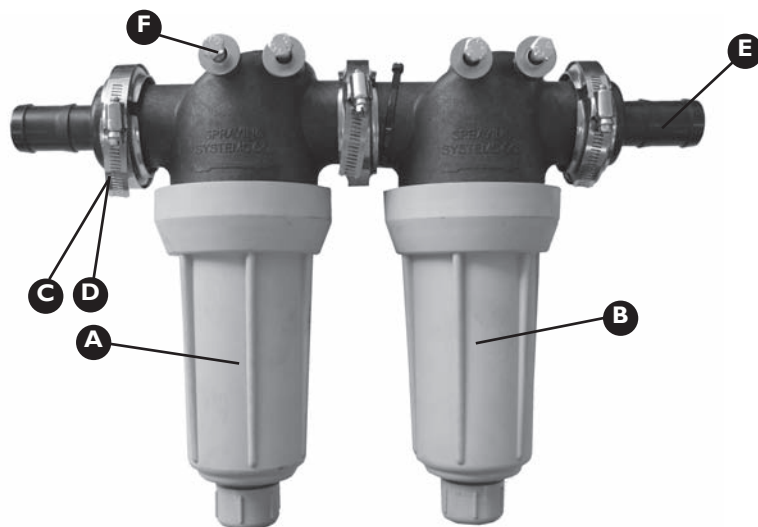

CHAPTER 19

FILTRATION & HOSE

Pressure Filters	19-2
Replacement Pressure Filter Parts	19-2
Suction Filter	19-3
Foam Marker Filter	19-4
Air Filter	19-4
Suction Hose	19-5
Pressure Hose	19-5
Layflat Hose	19-5
PVC Hose	19-6
Sight Tube Hose	19-6
Foam Marker Hose	19-6
Hose Clamps	19-7

Rev 00 15/4/10

PRESSURE FILTERS

Assembly Part No GA4903066

Item	Part No	Description	Quantity
A	AAB126ML-F75-80	Filter with 80 Mesh Screen	1
B	AAB126ML-F75-100	Filter with 100 Mesh Screen	1
C	FC200	Screw Clamp	3
D	I50G	Gasket	3

Item	Part No	Description	Quantity
E	M200125BRB	1 1/4" Hose Barb to Flange	1
F-1	GA5011503	M8 x 140mm Bolt	4
F-2	GA5004917	M8 Nyloc Nut	4
F-3	GA5003643	8mm Washer	8

REPLACEMENT PRESSURE FILTER PARTS

Item	Part No	Description
A	CPI5941-4-SSPP	80 Mesh Screen (Blue)
B	CPI5941-5-SSPP	100 Mesh Screen (Green)
C	CP48656	O-ring
D	GA4522610	Tool for Removing Pressure
		Filter Housing

SUCTION FILTER

Kit Part No GA4903060

Item	Part No	Description	Quantity
A	316063	1 1/2" Suction Filter w/ 50 Mesh*1	1
B	4542236	3 Way Ball Valve 1 1/2"	1
C	L050A	Elbow 1 1/2" x 1 1/4"	1
D	GA5017361	1 1/4" Check Valve	1
E	HB125/100-90	1 1/4" x 1" Poly Elbow	1
F	2502060	1 1/2" Poly Nipple	1
G	116640	1 1/2" Poly Elbow	2