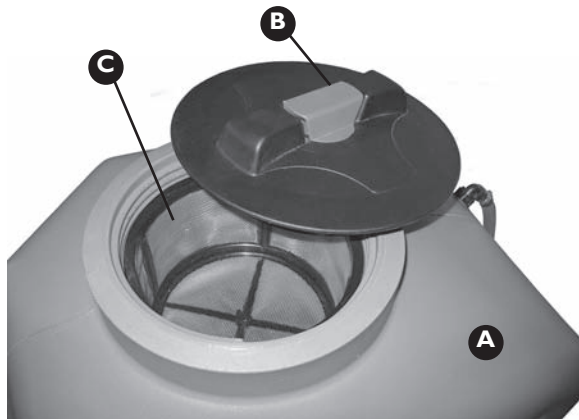

CHAPTER 3

400L FLUSH TANK

400L Flush Tank. 3-2

Rev 00 15/4/10

400L FLUSH TANK

Assembly Part No: GA4903087-EF-S

Item	Part No	Description	Quantity
	GA4654320*	Rinse tank frame	1
A	GA5018367	400L Rinse Tank	1
B	352022	Small Lid D255 c/w breather	1
C	300110	Basket Filter D.204x115	1
D	HB100/075-90	3/4"X1" Hose Barb Elbow	1
E	HB050-90	1/2" Hose barb elbow	3
F-1	HOS12SIGHT	12mm Sight Tube	0.72m
F-2	GA5007231	Cobra Clamp	2
G	GA5018315	20mm Ball Valve	1

Item	Part No	Description	Quantity
H	HB075-90	3/4" Hose Barb Elbow	1
I	RB150075	Reducing Bush 1 1/2" x 3/4"	1
J	HB125-90	1 1/4" Hose Barb Elbow	1
K	RN150125	Nipple 1 1/2" x 1 1/4"	1
L	GA5017361	1 1/4" Check Valve	1
M	F70681A	Hose Strap for Belly Tank	2
N-1	GA5011409	M6 x 35mm Bolt	4
N-2	GA5004437	6mm Washer S/S	4
N-3	GA4552075	Crush Tube	4

* Item shown in Chassis (Chapter 1)