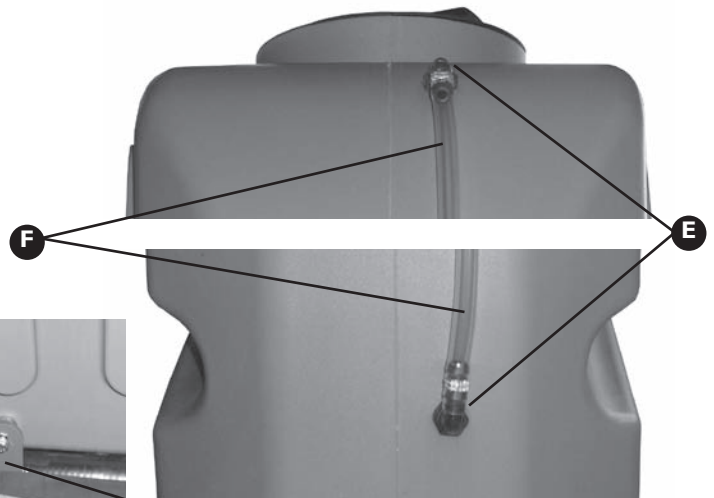

CHAPTER 3

400L FLUSH TANK

400L Flush Tank. 3-2

Rev 00 15/4/10

400L FLUSH TANK

Assembly Part No: GA4903087-EF-S

Item	Part No	Description	Quantity
	GA4654320*	Rinse tank frame	1
A	GA5018367	400L Rinse Tank	1
B	352022	Small Lid D255 c/w breather	1
C	300110	Basket Filter D.204x115	1
D	HB100/075-90	3/4"X1" Hose Barb Elbow	1
E	HB050-90	1/2" Hose barb elbow	3
F-1	HOS12SIGHT	12mm Sight Tube	0.72m
F-2	GA5007231	Cobra Clamp	2
G	GA5018315	20mm Ball Valve	1

Item	Part No	Description	Quantity
H	HB075-90	3/4" Hose Barb Elbow	1
I	RB150075	Reducing Bush 1 1/2" x 3/4"	1
J	HB125-90	1 1/4" Hose Barb Elbow	1
K	RN150125	Nipple 1 1/2" x 1 1/4"	1
L	GA5017361	1 1/4" Check Valve	1
M	F70681A	Hose Strap for Belly Tank	2
N-1	GA5011409	M6 x 35mm Bolt	4
N-2	GA5004437	6mm Washer S/S	4
N-3	GA4552075	Crush Tube	4

* Item shown in Chassis (Chapter 1)