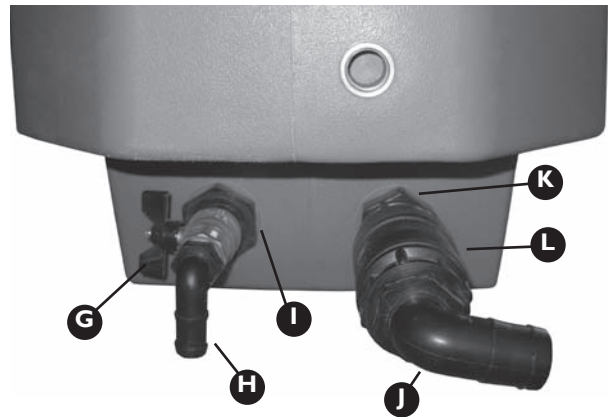

CHAPTER 3

400L FLUSH TANK

400L Flush Tank. 3-2

Rev 00 15/4/10

400L FLUSH TANK

Assembly Part No: GA4903087-EF-S

Item	Part No	Description	Quantity
	GA4654320*	Rinse tank frame	1
A	GA5018367	400L Rinse Tank	1
B	352022	Small Lid D255 c/w breather	1
C	300110	Basket Filter D.204x115	1
D	HB100/075-90	3/4"X1" Hose Barb Elbow	1
E	HB050-90	1/2" Hose barb elbow	3
F-1	HOS12SIGHT	12mm Sight Tube	0.72m
F-2	GA5007231	Cobra Clamp	2
G	GA5018315	20mm Ball Valve	1

Item	Part No	Description	Quantity
H	HB075-90	3/4" Hose Barb Elbow	1
I	RB150075	Reducing Bush 1 1/2" x 3/4"	1
J	HB125-90	1 1/4" Hose Barb Elbow	1
K	RN150125	Nipple 1 1/2" x 1 1/4"	1
L	GA5017361	1 1/4" Check Valve	1
M	F70681A	Hose Strap for Belly Tank	2
N-1	GA5011409	M6 x 35mm Bolt	4
N-2	GA5004437	6mm Washer S/S	4
N-3	GA4552075	Crush Tube	4

* Item shown in Chassis (Chapter 1)