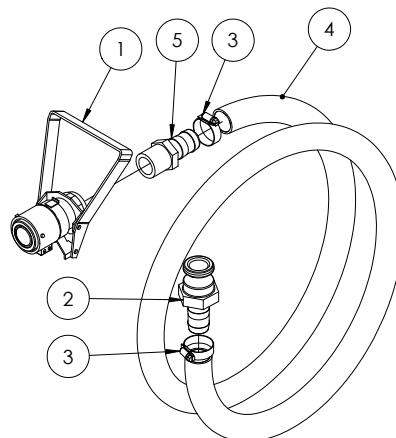

Continued over page

ITEM NO.	PART NUMBER	DESCRIPTION	QTY.
11	HB050-90	Hose barb, Elbow, 90 degree, 1/2" male thread x 1/2" hose	1
12	GA5017673	Washer 1/2" High Tensile	2
13	GA5011239	Bolt, M12 x 50, ZP GR 8.8	1
14	GA5012461	Nut M12 Nyloc ZP	1
15	GA5000577	Washer 12mm Flat SS Heavy Duty	2
16	GA5000575	Washer 12mm Spring SS	2
17	GA5011227	Bolt M12 x 20 ZP GR8.8	2
18	HBT050-050	Tee, Hose barb, 1/2", Banjo	1
19	GA5020695	Hosetail (brass) 1/4" x 1/8" Male Thread	1
20	GA4903108-1	Tap Assembly, Transcal Special	1
21	GA5020540	Hose barb, Straight, 1/4" male thread x 1/4" hose, Brass	1

Rinse Nozzle & Cap

GA4903050 Complete Assembly

ITEM NO.	PART NUMBER	DESCRIPTION	QTY.
1	L055A	Cap / Lid, 80 OD, 1/2" BSPP female thread in top, Suit Transcal	1
2	2502021	Long thread nipple 1/2"	1
3	510110	Nozzle, Drum & container rinsing, ARAG	1
4	GA5009187	O-ring, 60 x 5.5mm, suits Exacta tank cap	1
5	006330	Hose barb, Brass, 13mm hose x fly nut end, ARAG	1

Transcal Bottle Tap

ITEM NO.	PART NUMBER	DESCRIPTION	QTY.
1	HB100-90	Hose barb, Elbow, 90 degree, 1" male x 1" hose, Banjo	1
2	VI00BL	Valve, Ball, 3 way, 1" female thread inlet / outlet, Bottom port, Butterfly handle, Banjo	1
3	I00F	Cam lever, 1" male coupling x 1" male thread, Banjo	1

Enviro coupling & hose

ITEM NO.	PART NUMBER	DESCRIPTION	QTY.
1	GA5018803	Micromatic drum valve coupling, 3 pin, Viton seals	1
2	I00E	Cam lever, 1" male coupling x 1" hose barb, Banjo	1
3	GA5001681	Hose Clamp, 1" SS (20-32/12W)	2
4	HOS25PVC	Hose, Suction, PVC, 25mm, Black (suit enviro chem probe)	1
5	HB100	Hose barb, Straight, 1" male thread x 1" hose, Banjo	1