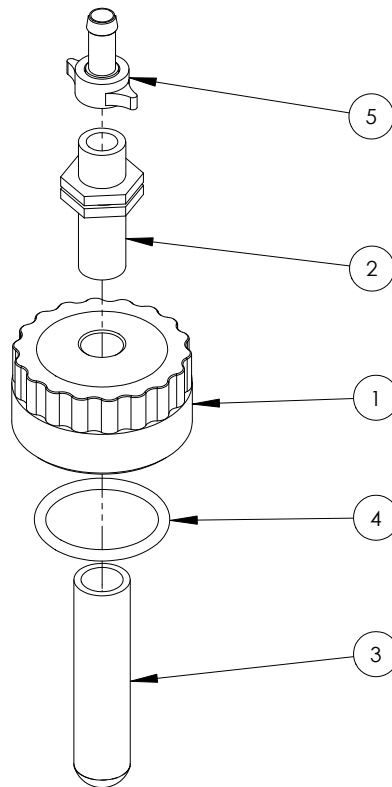

Chapter 10

TRANSCAL

Transcal Bottle

ITEM NO.	PART NUMBER	DESCRIPTION	QTY.
1	F70608A	45l Transcal mount plate 10mm FMS	1
2	GA4901047	Tank, 45L, Natural, Suit Transcal	1
3	F70623A	Transcal bottle strap Yellow Zinc Plated	1
4	GA5010085	Hollow section rectangular rubber	1
5	GA5004731	Set Screw M8 x 50 ZP GR8.8	1
6	GA5003651	Washer 8mm Flat SS	2
7	GA5004917	Nut M8 Nyloc ZP	1
8	GA4903050	Cap, Pre-assembled with rinse nozzle, Suit Transcal and DCI	1
9	HB100-90	Hose barb, Elbow, 90 degree, 1" male x 1" hose, Banjo	2
10	T12T	Tee, Threaded, 1/2" male x 1/2" hose	1

Continued over page

ITEM NO.	PART NUMBER	DESCRIPTION	QTY.
11	HB050-90	Hose barb, Elbow, 90 degree, 1/2" male thread x 1/2" hose	1
12	GA5017673	Washer 1/2" High Tensile	2
13	GA5011239	Bolt, M12 x 50, ZP GR 8.8	1
14	GA5012461	Nut M12 Nyloc ZP	1
15	GA5000577	Washer 12mm Flat SS Heavy Duty	2
16	GA5000575	Washer 12mm Spring SS	2
17	GA5011227	Bolt M12 x 20 ZP GR8.8	2
18	HBT050-050	Tee, Hose barb, 1/2", Banjo	1
19	GA5020695	Hosetail (brass) 1/4" x 1/8" Male Thread	1
20	GA4903108-1	Tap Assembly, Transcal Special	1
21	GA5020540	Hose barb, Straight, 1/4" male thread x 1/4" hose, Brass	1

Rinse Nozzle & Cap

GA4903050 Complete Assembly

ITEM NO.	PART NUMBER	DESCRIPTION	QTY.
1	L055A	Cap / Lid, 80 OD, 1/2" BSPP female thread in top, Suit Transcal	1
2	2502021	Long thread nipple 1/2"	1
3	510110	Nozzle, Drum & container rinsing, ARAG	1
4	GA5009187	O-ring, 60 x 5.5mm, suits Exacta tank cap	1
5	006330	Hose barb, Brass, 13mm hose x fly nut end, ARAG	1

Transcal Bottle Tap

ITEM NO.	PART NUMBER	DESCRIPTION	QTY.
1	HB100-90	Hose barb, Elbow, 90 degree, 1" male x 1" hose, Banjo	1
2	VI00BL	Valve, Ball, 3 way, 1" female thread inlet / outlet, Bottom port, Butterfly handle, Banjo	1
3	I00F	Cam lever, 1" male coupling x 1" male thread, Banjo	1