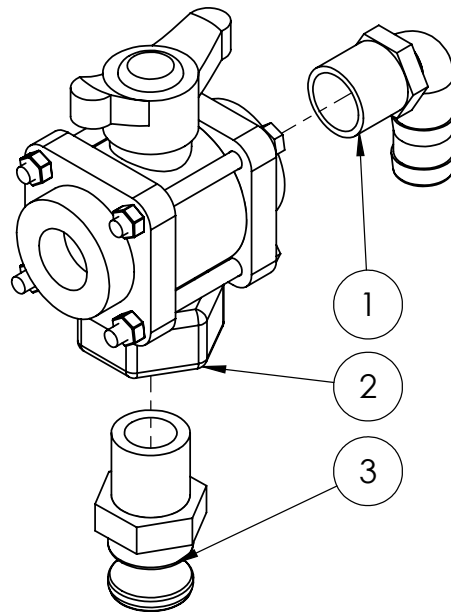

Continued over page

ITEM NO.	PART NUMBER	DESCRIPTION	QTY.
11	HB050-90	Hose barb, Elbow, 90 degree, 1/2" male thread x 1/2" hose	1
12	GA5017673	Washer 1/2" High Tensile	2
13	GA5011239	Bolt, M12 x 50, ZP GR 8.8	1
14	GA5012461	Nut M12 Nyloc ZP	1
15	GA5000577	Washer 12mm Flat SS Heavy Duty	2
16	GA5000575	Washer 12mm Spring SS	2
17	GA5011227	Bolt M12 x 20 ZP GR8.8	2
18	HBT050-050	Tee, Hose barb, 1/2", Banjo	1
19	GA5020695	Hosetail (brass) 1/4" x 1/8" Male Thread	1
20	GA4903108-1	Tap Assembly, Transcal Special	1
21	GA5020540	Hose barb, Straight, 1/4" male thread x 1/4" hose, Brass	1

Rinse Nozzle & Cap

GA4903050 Complete Assembly

ITEM NO.	PART NUMBER	DESCRIPTION	QTY.
1	L055A	Cap / Lid, 80 OD, 1/2" BSPP female thread in top, Suit Transcal	1
2	2502021	Long thread nipple 1/2"	1
3	510110	Nozzle, Drum & container rinsing, ARAG	1
4	GA5009187	O-ring, 60 x 5.5mm, suits Exacta tank cap	1
5	006330	Hose barb, Brass, 13mm hose x fly nut end, ARAG	1

Transcal Bottle Tap

ITEM NO.	PART NUMBER	DESCRIPTION	QTY.
1	HB100-90	Hose barb, Elbow, 90 degree, 1" male x 1" hose, Banjo	1
2	VI00BL	Valve, Ball, 3 way, 1" female thread inlet / outlet, Bottom port, Butterfly handle, Banjo	1
3	I00F	Cam lever, 1" male coupling x 1" male thread, Banjo	1

Enviro coupling & hose

ITEM NO.	PART NUMBER	DESCRIPTION	QTY.
1	GA5018803	Micromatic drum valve coupling, 3 pin, Viton seals	1
2	I00E	Cam lever, 1" male coupling x 1" hose barb, Banjo	1
3	GA5001681	Hose Clamp, 1" SS (20-32/12W)	2
4	HOS25PVC	Hose, Suction, PVC, 25mm, Black (suit enviro chem probe)	1
5	HB100	Hose barb, Straight, 1" male thread x 1" hose, Banjo	1