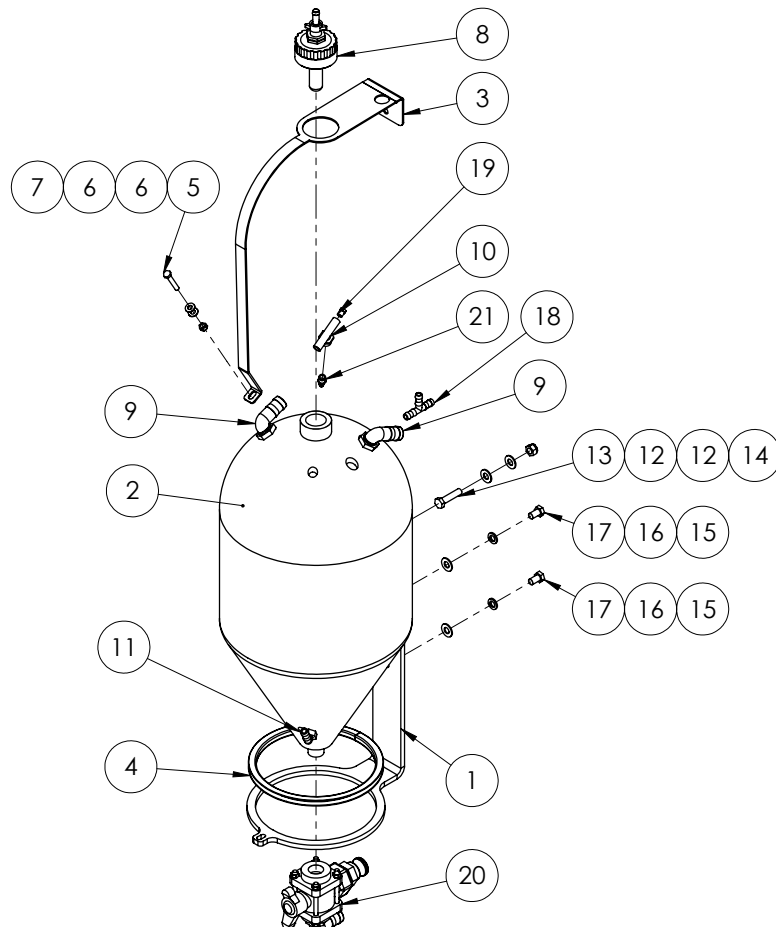

Chapter 10

TRANSCAL

Transcal Bottle

ITEM NO.	PART NUMBER	DESCRIPTION	QTY.
1	F70608A	45l Transcal mount plate 10mm FMS	1
2	GA4901047	Tank, 45L, Natural, Suit Transcal	1
3	F70623A	Transcal bottle strap Yellow Zinc Plated	1
4	GA5010085	Hollow section rectangular rubber	1
5	GA5004731	Set Screw M8 x 50 ZP GR8.8	1
6	GA5003651	Washer 8mm Flat SS	2
7	GA5004917	Nut M8 Nyloc ZP	1
8	GA4903050	Cap, Pre-assembled with rinse nozzle, Suit Transcal and DCI	1
9	HB100-90	Hose barb, Elbow, 90 degree, 1" male x 1" hose, Banjo	2
10	T12T	Tee, Threaded, 1/2" male x 1/2" hose	1

Continued over page

ITEM NO.	PART NUMBER	DESCRIPTION	QTY.
11	HB050-90	Hose barb, Elbow, 90 degree, 1/2" male thread x 1/2" hose	1
12	GA5017673	Washer 1/2" High Tensile	2
13	GA5011239	Bolt, M12 x 50, ZP GR 8.8	1
14	GA5012461	Nut M12 Nyloc ZP	1
15	GA5000577	Washer 12mm Flat SS Heavy Duty	2
16	GA5000575	Washer 12mm Spring SS	2
17	GA5011227	Bolt M12 x 20 ZP GR8.8	2
18	HBT050-050	Tee, Hose barb, 1/2", Banjo	1
19	GA5020695	Hosetail (brass) 1/4" x 1/8" Male Thread	1
20	GA4903108-1	Tap Assembly, Transcal Special	1
21	GA5020540	Hose barb, Straight, 1/4" male thread x 1/4" hose, Brass	1

Rinse Nozzle & Cap

GA4903050 Complete Assembly

ITEM NO.	PART NUMBER	DESCRIPTION	QTY.
1	L055A	Cap / Lid, 80 OD, 1/2" BSPP female thread in top, Suit Transcal	1
2	2502021	Long thread nipple 1/2"	1
3	510110	Nozzle, Drum & container rinsing, ARAG	1
4	GA5009187	O-ring, 60 x 5.5mm, suits Exacta tank cap	1
5	006330	Hose barb, Brass, 13mm hose x fly nut end, ARAG	1

Transcal Bottle Tap

ITEM NO.	PART NUMBER	DESCRIPTION	QTY.
1	HB100-90	Hose barb, Elbow, 90 degree, 1" male x 1" hose, Banjo	1
2	VI00BL	Valve, Ball, 3 way, 1" female thread inlet / outlet, Bottom port, Butterfly handle, Banjo	1
3	I00F	Cam lever, 1" male coupling x 1" male thread, Banjo	1