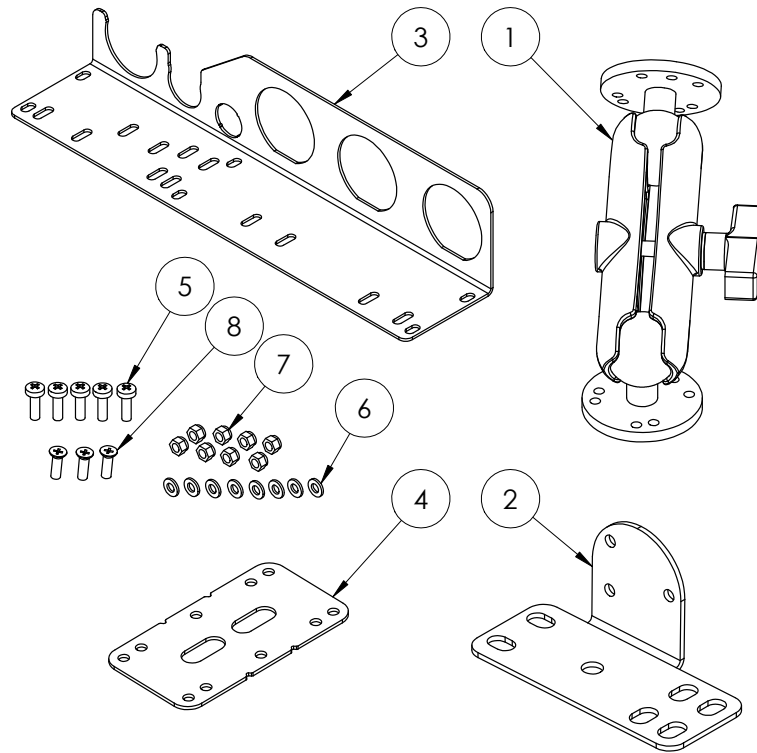

Console Mounting Kit

GA4903665 Complete console mounting kit

ITEM NO.	PART NUMBER	DESCRIPTION	QTY.
1	GA5020825	RAM Mount, Universal, Adjustable kit 101U	1
2	GA4522930	Tractor controller ram mount bracket	1
3	GA4523475	Loom Support Plate Suit 440 and 4400	1
4	GA4523935	Control Box Dual Mounting Plate	1
5	GA5003976	Bolt M5 x 20 Pan Head SS	5
6	GA5003983	Washer 5mm Flat SS	8
7	GA5003975	Nut M5 Nyloc SS	8
8	GA5051230	CSCS M5 x 16 Countersink SS	3