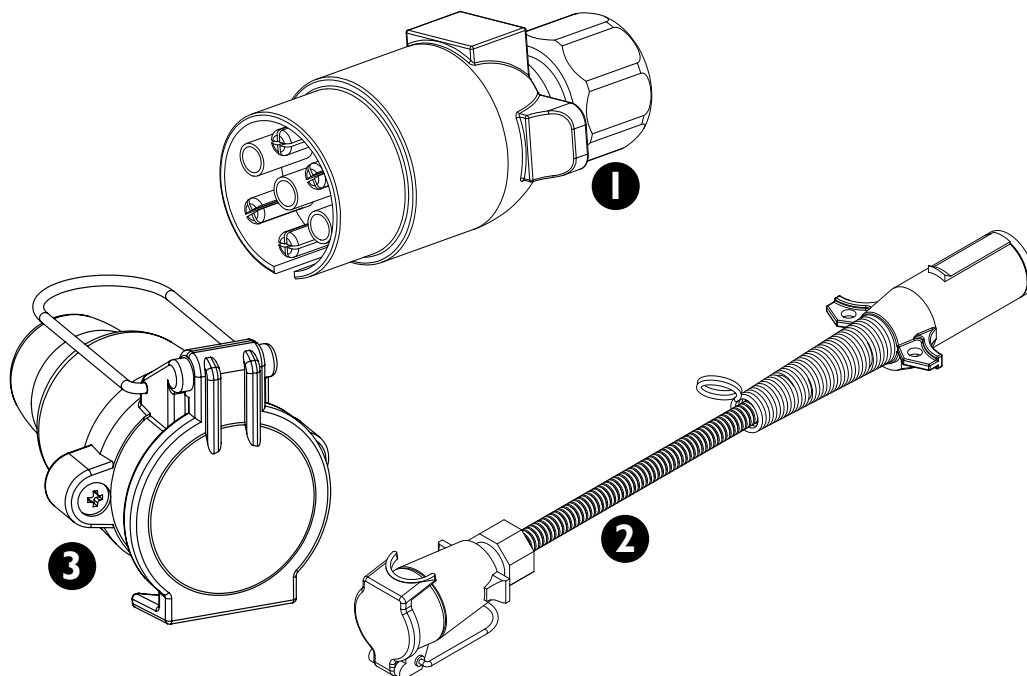

### Boom LED Lights

Note: GA5060262 Boom fence line suit dual solenoid loom  
Not shown

ITEM NO.	PART NUMBER	DESCRIPTION	QTY.
1	GA5060057	Clearance light with connector; Orange LED	1
2	GA5060056	Clearance light with connector; Red LED	1
3	GA5051230	CSCS M5 x 16 Countersink SS	4
4	GA5003983	Washer 5mm Flat SS	4
5	GA5003975	Nut M5 Nyloc SS	4

## Lights

PART NO	DESCRIPTION
GA5018786	Lamp, LED, 12V, Brake / tail light / indicator; 190 x 100mm
GA5048975	Beacon, Rotating, Amber, DIN A pole mount, HI globe

## Electrical Components

ITEM	PART NO	DESCRIPTION
1	GA5004477	Plug, 7 pin trailer type, Male, Plastic
2	GA5060350	Electrical harness, Adaptor, 7 pin female trailer plug to North American style male trailer plug
3	GA5004479	7 Pole Remote Base

# Raven (AMP) Electrical Connectors

ITEM	PART NO	DESCRIPTION
1	4084001014	Connector; 3 Pin kit, Flow Meter; Including Male Pins, Raven
2	4084001015	Connector; 3 Pin kit, Flow Meter; Including Female Pins, Raven
3	4084001010	Connector; 3 Pin Kit, Speed Sensor; including Male Pins, Raven
4	4084001016	Connector; 3 Pin kit, Speed Sensor; Including Female Pins, Raven
5	4084001062	Pin, 16-20 Gauge, Male, Suit Speed Sensor - Flow Meter, Raven
6	4084001063	Pin, 16-20 Gauge, Female, Suit Speed Sensor - Flow Meter, Raven