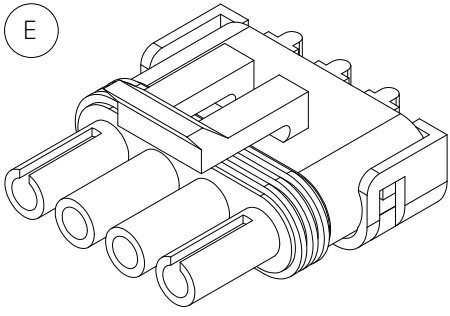

Electrical Connectors