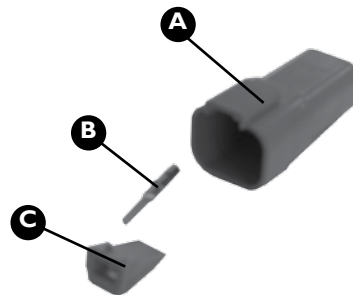

Part No	Description
GA5021310	HD36-24-19SN-059 Connector (19 socket)

Part No	Description
GA5021315	HD34-24-19PN Connector (19 pin)

# Deutsch Electrical Connectors

Part No	Description
GA5020920	Plug for size 24 Connector with External Thread on Plug
GA5020910	Plug for size 18 Connector with External Thread on Plug

Part No	Description
GA5020925	Plug for size 24 Connector with External Thread on Connector
GA5020915	Plug for size 18 Connector with External Thread on Connector

Item	Part No	Description
A	GA5012399	Connector Lock Nut suit 24 shell
	GA5009887	Connector Lock Nut suit 18 shell
B	GA5017621	Connector Lock Washer suit 24 shell
	GA5009893	Connector Lock Washer suit 18 shell

Item	Part No	Description
A	GA5013783	Housing (4 Pin)
B	GA5061240	Pin
C	GA5050765	Lock Wedge