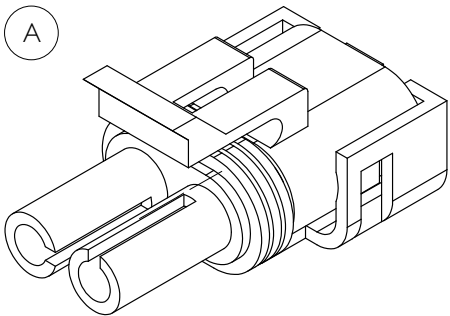

Electrical Connectors