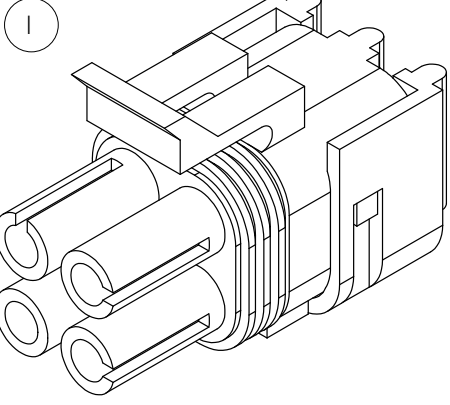

Electrical Connectors