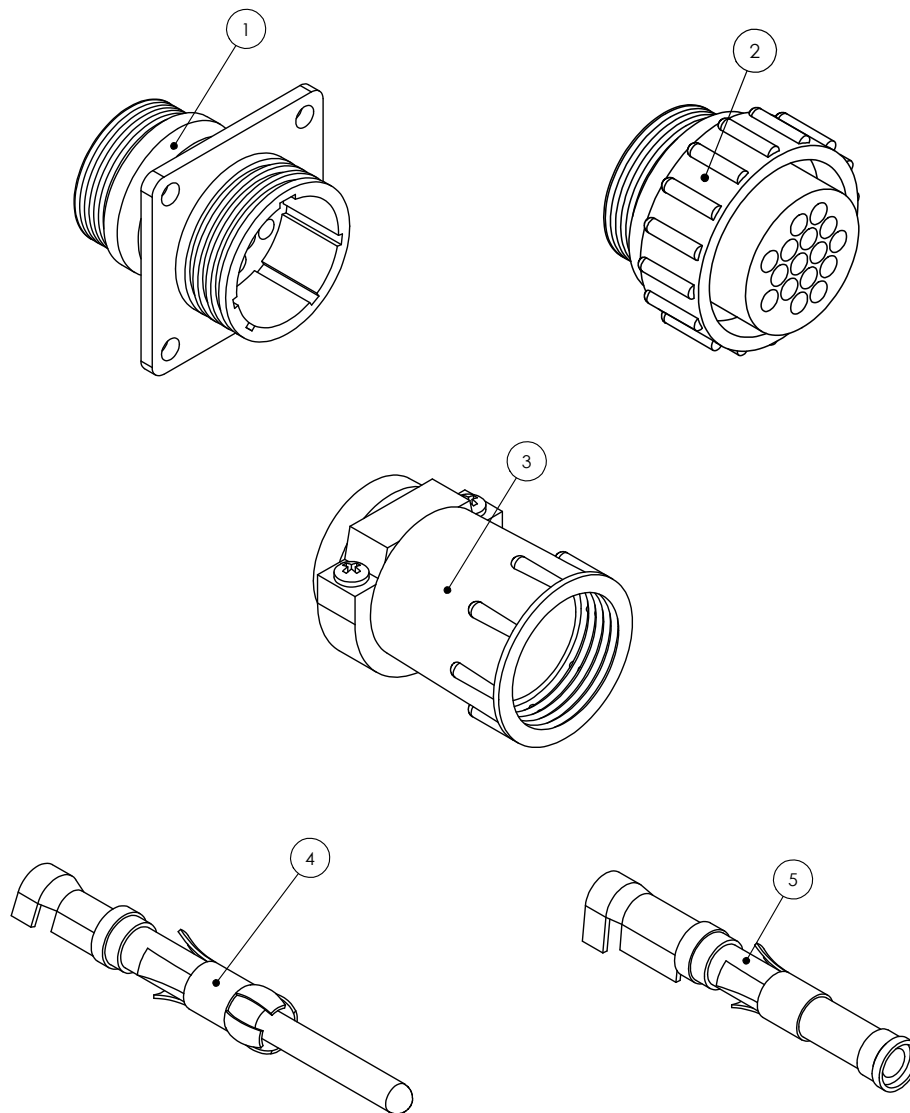

## Lights

PART NO	DESCRIPTION
GA5018786	Lamp, LED, 12V, Brake / tail light / indicator; 190 x 100mm
GA5048975	Beacon, Rotating, Amber, DIN A pole mount, HI globe

## Electrical Components

ITEM	PART NO	DESCRIPTION
1	GA5004477	Plug, 7 pin trailer type, Male, Plastic
2	GA5060350	Electrical harness, Adaptor, 7 pin female trailer plug to North American style male trailer plug
3	GA5004479	7 Pole Remote Base

# Raven (AMP) Electrical Connectors

ITEM	PART NO	DESCRIPTION
1	4084001014	Connector; 3 Pin kit, Flow Meter; Including Male Pins, Raven
2	4084001015	Connector; 3 Pin kit, Flow Meter; Including Female Pins, Raven
3	4084001010	Connector; 3 Pin Kit, Speed Sensor; including Male Pins, Raven
4	4084001016	Connector; 3 Pin kit, Speed Sensor; Including Female Pins, Raven
5	4084001062	Pin, 16-20 Gauge, Male, Suit Speed Sensor - Flow Meter, Raven
6	4084001063	Pin, 16-20 Gauge, Female, Suit Speed Sensor - Flow Meter, Raven

# Raven (AMP) Electrical Connectors

ITEM	PART NO	DESCRIPTION
1	4084001017	Connector; 16 Pin AMP, Square Flange, Suit Male Pins, Raven
2	4084001018	Connector; 16 Pin AMP, Suit Female Pins, Raven
3	GA5049175	Connector; Backing Shell, Suit 16 Pin AMP, Raven
4	GA5048905	Pin, 14-18 Gauge Gold, Male, Suit 16 Pin AMP
5	GA5048900	Pin, 14-18 Gauge Gold, Female, Suit 16 Pin AMP
	GA5020785	Connector; 37 Pin AMP, Male, Raven
	GA5020780	Connector; 37 Pin AMP, Female
	GA5020560	Connector; Backing Shell 23, Suit 37 Pin AMP, Standard size