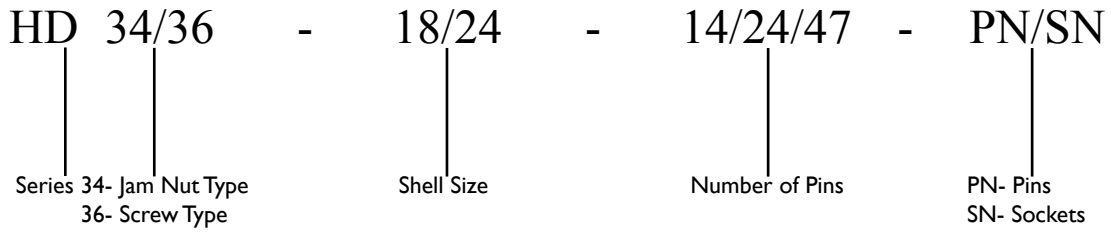

Deutsch Electrical Connectors

Deutsch Part Number Breakdown