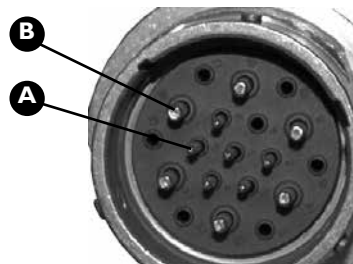

# Electrical Connectors

ITEM NO	PART NO	DESCRIPTION
A	GA5001351	Connector, Male, 2 Pin, Weather pack
B	GA5007381	Connector, 2 pin, Female, Weather pack
C	GA5002211	Connector, Male, 3 pin, Weather pack
D	GA5048550	Connector, Female, 3 Pin, Weather pack
E	GA5007385	Connector, Male, 4 pin, Weather pack
F	GA5007383	Connector, Female, 4 pin, Flat, Weather pack
G	GA5004009	Connector, Male, 6 pin, Weather pack
H	GA5002663	Connector HD36-18-14SN
I	GA5049000	Connector, Female, 4 pin, Square, Weather pack
J	GA5050805	Connector, Male, 4 pin, Square, Weather pack
K	GA5016619	Pin, Female, Sealed, Weather pack, Wire 1.0 - 2.0mm
L	GA5014857	Seal, Green, Weather pack connector; Wire from 2.03 - 2.85mm
M	GA5016617	Pin, Male, Sealed, Weather pack, Wire 1.0 - 2.0mm

# Deutsch Electrical Connectors

Deutsch Part Number Breakdown

Item	Part No	Description
A	GA5061225	16GA Female Deutsch Socket
B	GA5061270	12GA Female Deutsch Socket

Item	Part No	Description
A	GA5061240	16GA Male Deutsch Pin
B	GA5061260	12GA Male Deutsch Pin

# Deutsch Electrical Connectors

Item	Part No	Description
A	GA5002671	HD34-18-14PN Connector
B	GA5002675	HD34-24-21PN Connector

Item	Part No	Description
A	GA5002663	HD36-18-14SN Connector
B	GA5002655	HD36-24-21SN Connector