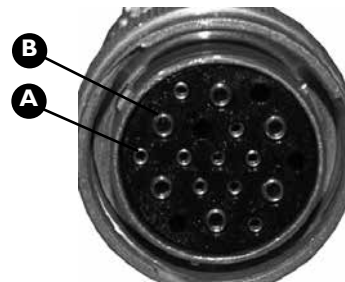

# Raven (AMP) Electrical Connectors

ITEM	PART NO	DESCRIPTION
1	4084001017	Connector; 16 Pin AMP, Square Flange, Suit Male Pins, Raven
2	4084001018	Connector; 16 Pin AMP, Suit Female Pins, Raven
3	GA5049175	Connector; Backing Shell, Suit 16 Pin AMP, Raven
4	GA5048905	Pin, 14-18 Gauge Gold, Male, Suit 16 Pin AMP
5	GA5048900	Pin, 14-18 Gauge Gold, Female, Suit 16 Pin AMP
	GA5020785	Connector; 37 Pin AMP, Male, Raven
	GA5020780	Connector; 37 Pin AMP, Female
	GA5020560	Connector; Backing Shell 23, Suit 37 Pin AMP, Standard size

# Electrical Connectors

ITEM NO	PART NO	DESCRIPTION
A	GA5001351	Connector, Male, 2 Pin, Weather pack
B	GA5007381	Connector, 2 pin, Female, Weather pack
C	GA5002211	Connector, Male, 3 pin, Weather pack
D	GA5048550	Connector, Female, 3 Pin, Weather pack
E	GA5007385	Connector, Male, 4 pin, Weather pack
F	GA5007383	Connector, Female, 4 pin, Flat, Weather pack
G	GA5004009	Connector, Male, 6 pin, Weather pack
H	GA5002663	Connector HD36-18-14SN
I	GA5049000	Connector, Female, 4 pin, Square, Weather pack
J	GA5050805	Connector, Male, 4 pin, Square, Weather pack
K	GA5016619	Pin, Female, Sealed, Weather pack, Wire 1.0 - 2.0mm
L	GA5014857	Seal, Green, Weather pack connector; Wire from 2.03 - 2.85mm
M	GA5016617	Pin, Male, Sealed, Weather pack, Wire 1.0 - 2.0mm

# Deutsch Electrical Connectors

Deutsch Part Number Breakdown

Item	Part No	Description
A	GA5061225	16GA Female Deutsch Socket
B	GA5061270	12GA Female Deutsch Socket

Item	Part No	Description
A	GA5061240	16GA Male Deutsch Pin
B	GA5061260	12GA Male Deutsch Pin