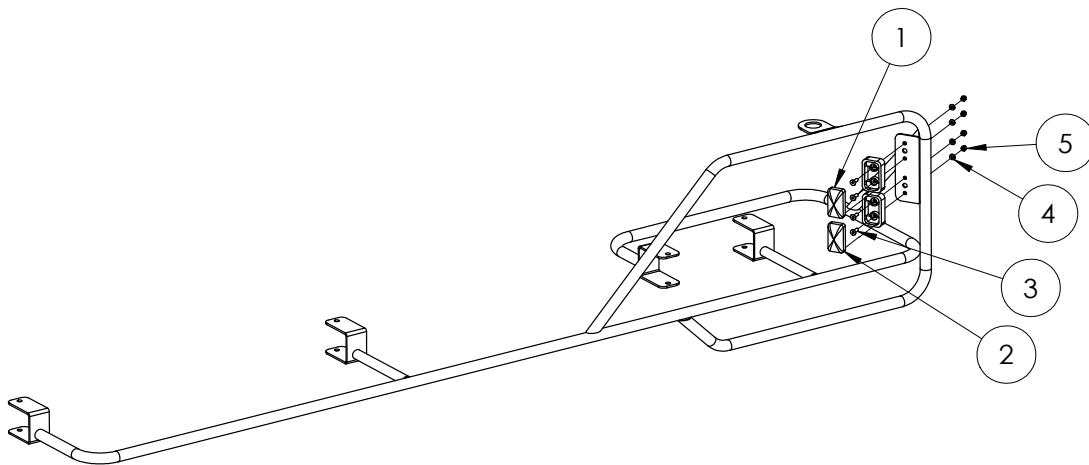

### Boom LED Lights

Note: GA5060262 Boom fence line suit dual solenoid loom  
Not shown

ITEM NO.	PART NUMBER	DESCRIPTION	QTY.
1	GA5060057	Clearance light with connector; Orange LED	1
2	GA5060056	Clearance light with connector; Red LED	1
3	GA5051230	CSCS M5 x 16 Countersink SS	4
4	GA5003983	Washer 5mm Flat SS	4
5	GA5003975	Nut M5 Nyloc SS	4