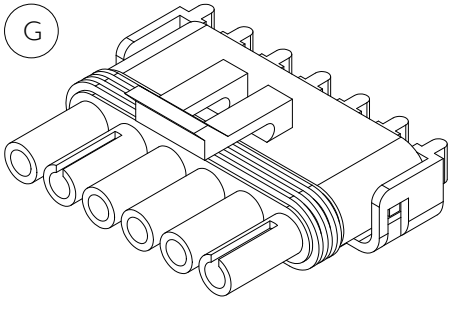

Electrical Connectors