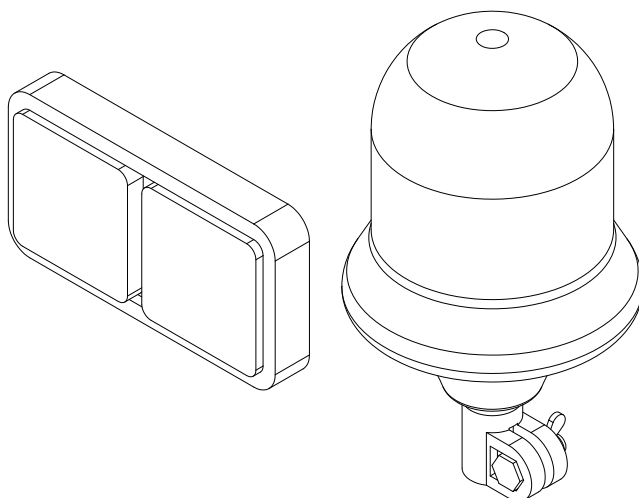

### Boom LED Lights

Note: GA5060262 Boom fence line suit dual solenoid loom  
Not shown

ITEM NO.	PART NUMBER	DESCRIPTION	QTY.
1	GA5060057	Clearance light with connector; Orange LED	1
2	GA5060056	Clearance light with connector; Red LED	1
3	GA5051230	CSCS M5 x 16 Countersink SS	4
4	GA5003983	Washer 5mm Flat SS	4
5	GA5003975	Nut M5 Nyloc SS	4

## Lights

PART NO	DESCRIPTION
GA5018786	Lamp, LED, 12V, Brake / tail light / indicator; 190 x 100mm
GA5048975	Beacon, Rotating, Amber, DIN A pole mount, HI globe