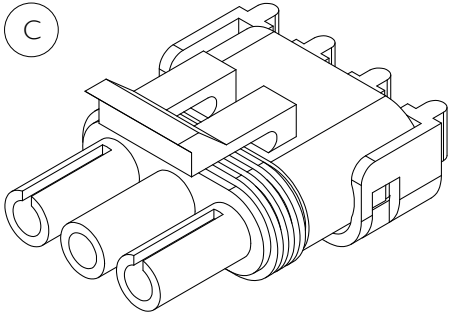

Electrical Connectors