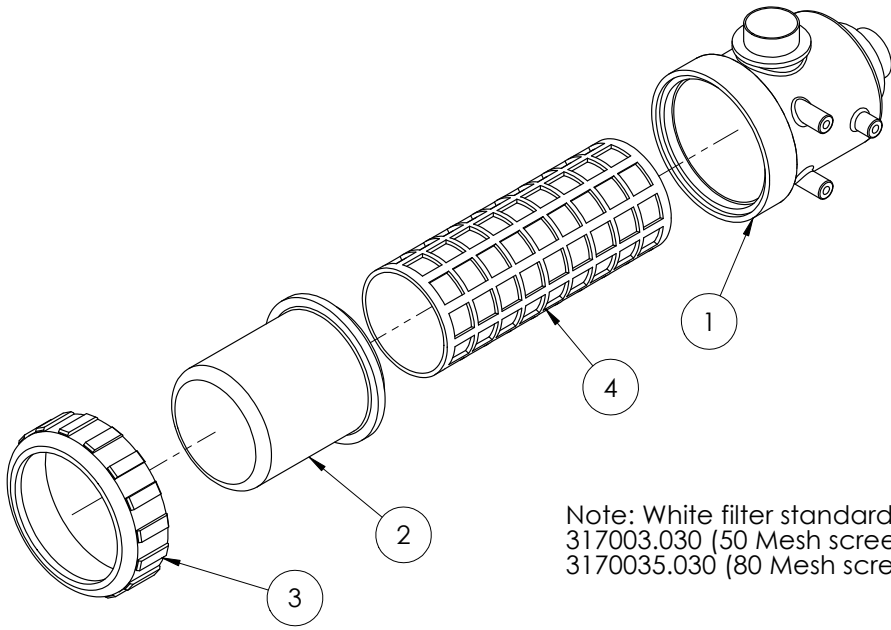

2" Suction Filter

Note: White filter standard
317003.030 (50 Mesh screen Blue)
3170035.030 (80 Mesh screen Grey)

ITEM NO.	PART NUMBER	DESCRIPTION	QTY.
1	316070.010	Filter Body, 316 and 317, 2", Inlet Outlet thread	1
2	317000.020	317 Suction Filter Bowl	1
3	316000.040	Nut, Plastic, Suit 316 suction filter, 8 Threads	1
4	317002.030	Screen 32 Mesh Filter (White)	1