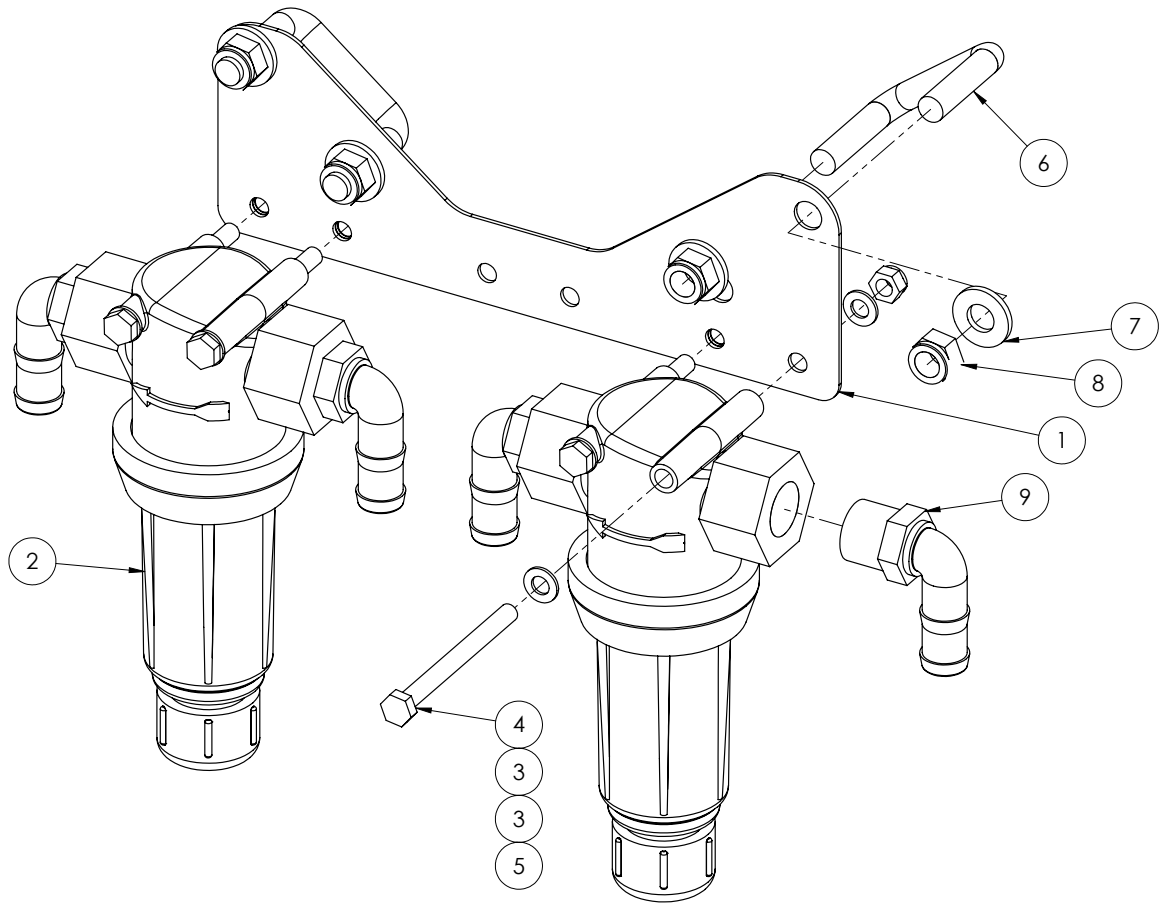

In Line Boom Filter

ITEM NO.	PART NUMBER	DESCRIPTION	QTY.
1	GA4505205	Boom line filter mount plate bolt on	1
2	AAB126ML-3-200	Filter, 3/4" female thread inlet / outlet, Orange 200 mesh screen	2
3	GA5048115	Nut M6 Nyloc ZP	8
4	GA5011495	Bolt M8 x 90 ZP GR8.8	4
5	GA5004917	Nut M8 Nyloc ZP	4
6	GA5011243	M12 x 50mm x 50mm Square Top U Bolts	2
7	GA5000587	Washer 12mm Flat ZP Heavy Duty	4
8	GA5012461	Nut M12 Nyloc ZP	4
9	HB075-90	Hose barb, Elbow, 90 degree, 3/4" male thread x 3/4" hose, Banjo	4