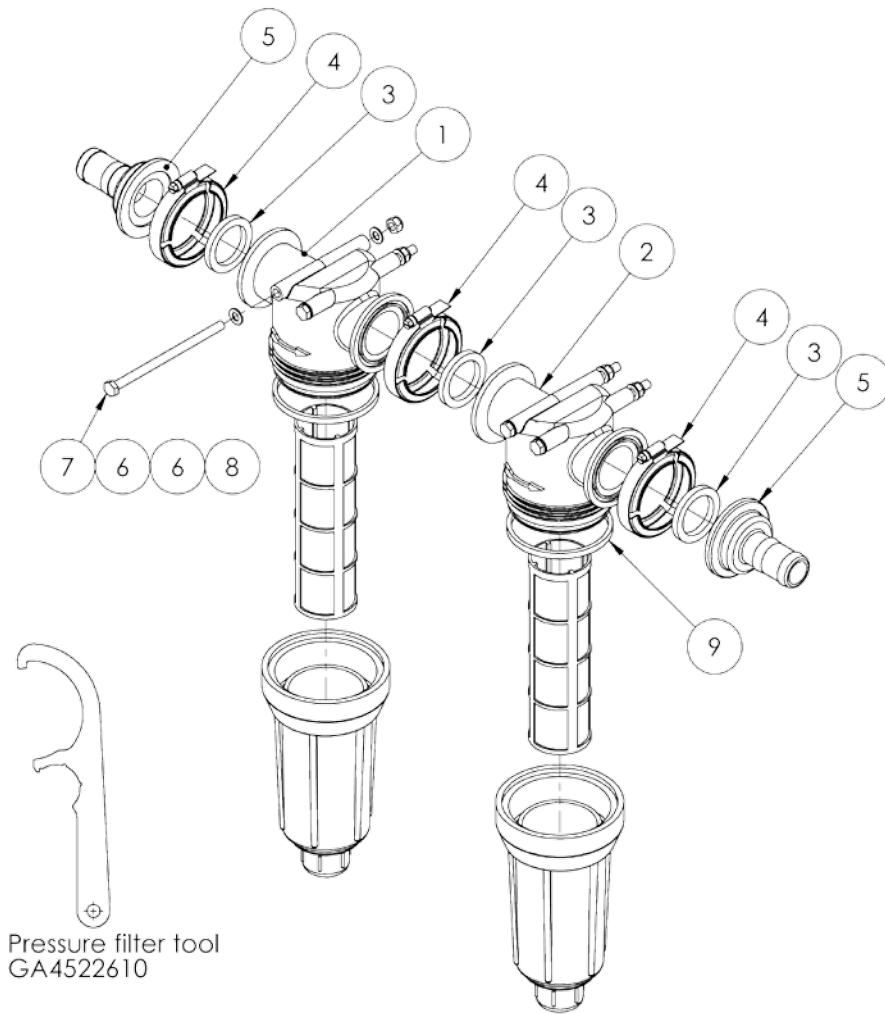

Chapter 19

FILTRATION

3/4 BSP Filter with 200 mesh screen

ITEM NO.	PART NUMBER	DESCRIPTION	QTY.
1	CPB50492-3/4-PP	AAB126 Filter body	1
2	CPB50493-PP	AAB126 filter bowl	1
3	CP50494	AAB126 Filter bowl o-ring (square)	1
4	CP16903-7-SSPP	200 Mesh Screen for foam marker (Orange)	1

Pressure Filter Assembly

ITEM NO.	PART NUMBER	DESCRIPTION	QTY.
1	AAB126ML-F75-80	Filter, 75 series flange inlet & outlet, 80 mesh (Blue screen), Teejet	1
	CP15941-4-SSPP	Filter screen, 80 mesh, Blue, SS & polypropylene, Teejet	1
	AAB126ML-F75-100	Filter, 75 series flange inlet & outlet, 100 mesh (Green screen)	1
2	CP15941-5-SSPP	Filter screen, 100 mesh, Green, SS & polymer, Suits AA126 AA124-AL & AA124ML filters	1
	GA5009335	Seal, 41.5 ID x 55 OD x 6.5mm thick, EPDM, suit 1 1/2" flange	3
4	FC200	Clamp, Worm screw, Use with 2" standard flange port, Banjo	3
5	M200125BRB	Hose barb, Flanged, Straight, 2" flange x 1 1/4" barb, Banjo	2
6	GA5004883	Washer 8mm Flat ZP Heavy Duty	8
7	GA5011503	Bolt M8 x 140 ZP GR8.8	4
8	GA5004917	Nut M8 Nyloc ZP	4
9	CP48656-EPR	Seal, 98 OD x 91 ID x 7mm thick, Suits AA126ML-5	2

2" Fill Filter with 120 mesh screen

ITEM NO.	PART NUMBER	DESCRIPTION	QTY.
1	C00002066	Body, suits 2" Geoline	1
2	C00201031	Geoline top cover & nut	1
3	3290003030	Filter screen, 50 mesh, Blue, SS & polypropylene, Arag	1
4	GA5001329	Seal, Viton, Suit Geoline 2" fill filter GA5001333	2
5	GA5012545	O-ring, Suit Geoline 2" fill filter GA5001333	1
6	GA5000421	Filter screen, 50 mesh, White, Sock type, Suit SS filter screen on 2" fill filter	1

Lay Flat Hose

Part No	Description	Internal Diameter (A)	Outside Diameter (B)
GA5021395	50mm Blue Lay flat Hose		