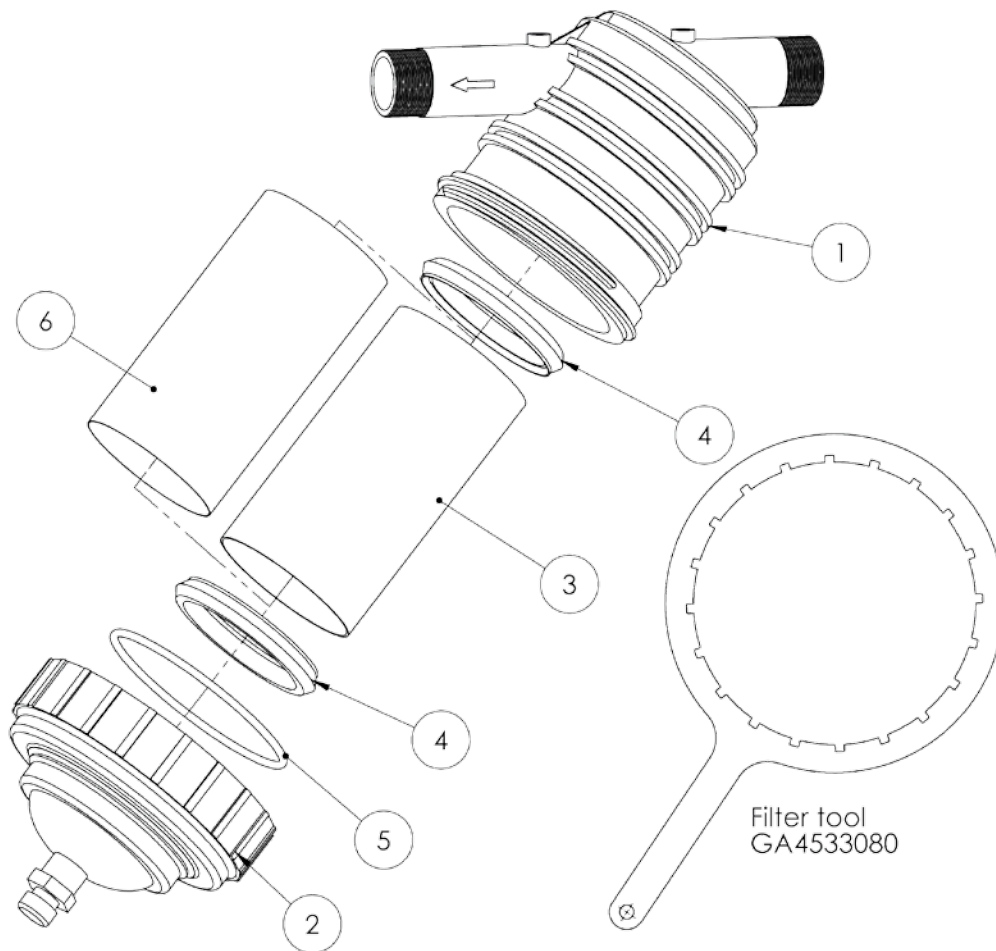

Chapter 19

FILTRATION

3/4 BSP Filter with 200 mesh screen

ITEM NO.	PART NUMBER	DESCRIPTION	QTY.
1	CPB50492-3/4-PP	AAB126 Filter body	1
2	CPB50493-PP	AAB126 filter bowl	1
3	CP50494	AAB126 Filter bowl o-ring (square)	1
4	CP16903-7-SSPP	200 Mesh Screen for foam marker (Orange)	1

Pressure Filter Assembly

ITEM NO.	PART NUMBER	DESCRIPTION	QTY.
1	AAB126ML-F75-80	Filter, 75 series flange inlet & outlet, 80 mesh (Blue screen), Teejet	1
	CP15941-4-SSPP	Filter screen, 80 mesh, Blue, SS & polypropylene, Teejet	1
	AAB126ML-F75-100	Filter, 75 series flange inlet & outlet, 100 mesh (Green screen)	1
2	CP15941-5-SSPP	Filter screen, 100 mesh, Green, SS & polymer, Suits AA126 AA124-AL & AA124ML filters	1
	GA5009335	Seal, 41.5 ID x 55 OD x 6.5mm thick, EPDM, suit 1 1/2" flange	3
4	FC200	Clamp, Worm screw, Use with 2" standard flange port, Banjo	3
5	M200125BRB	Hose barb, Flanged, Straight, 2" flange x 1 1/4" barb, Banjo	2
6	GA5004883	Washer 8mm Flat ZP Heavy Duty	8
7	GA5011503	Bolt M8 x 140 ZP GR8.8	4
8	GA5004917	Nut M8 Nyloc ZP	4
9	CP48656-EPR	Seal, 98 OD x 91 ID x 7mm thick, Suits AA126ML-5	2

2" Fill Filter with 120 mesh screen

ITEM NO.	PART NUMBER	DESCRIPTION	QTY.
1	C00002066	Body, suits 2" Geoline	1
2	C00201031	Geoline top cover & nut	1
3	3290003030	Filter screen, 50 mesh, Blue, SS & polypropylene, Arag	1
4	GA5001329	Seal, Viton, Suit Geoline 2" fill filter GA5001333	2
5	GA5012545	O-ring, Suit Geoline 2" fill filter GA5001333	1
6	GA5000421	Filter screen, 50 mesh, White, Sock type, Suit SS filter screen on 2" fill filter	1

Lay Flat Hose

Part No	Description	Internal Diameter (A)	Outside Diameter (B)
GA5021395	50mm Blue Lay flat Hose		