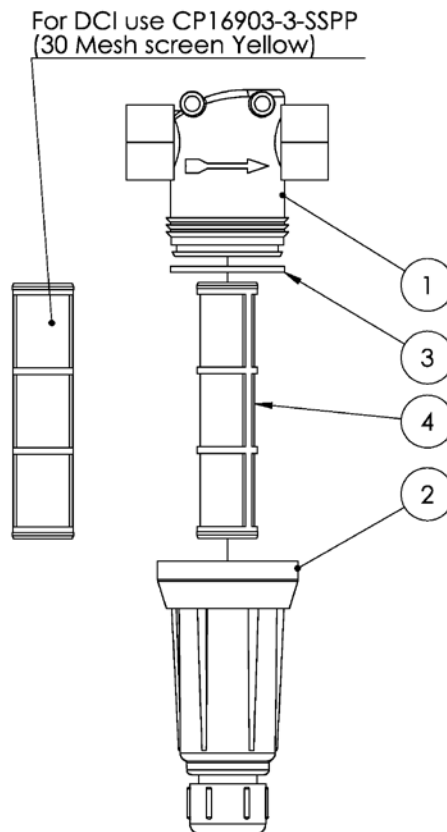

Chapter 19

FILTRATION

3/4 BSP Filter with 200 mesh screen

ITEM NO.	PART NUMBER	DESCRIPTION	QTY.
1	CPB50492-3/4-PP	AAB126 Filter body	1
2	CPB50493-PP	AAB126 filter bowl	1
3	CP50494	AAB126 Filter bowl o-ring (square)	1
4	CP16903-7-SSPP	200 Mesh Screen for foam marker (Orange)	1

Pressure Filter Assembly

ITEM NO.	PART NUMBER	DESCRIPTION	QTY.
1	AAB126ML-F75-80	Filter, 75 series flange inlet & outlet, 80 mesh (Blue screen), Teejet	1
	CP15941-4-SSPP	Filter screen, 80 mesh, Blue, SS & polypropylene, Teejet	1
	AAB126ML-F75-100	Filter, 75 series flange inlet & outlet, 100 mesh (Green screen)	1
2	CP15941-5-SSPP	Filter screen, 100 mesh, Green, SS & polymer, Suits AA126 AA124-AL & AA124ML filters	1
	GA5009335	Seal, 41.5 ID x 55 OD x 6.5mm thick, EPDM, suit 1 1/2" flange	3
4	FC200	Clamp, Worm screw, Use with 2" standard flange port, Banjo	3
5	M200125BRB	Hose barb, Flanged, Straight, 2" flange x 1 1/4" barb, Banjo	2
6	GA5004883	Washer 8mm Flat ZP Heavy Duty	8
7	GA5011503	Bolt M8 x 140 ZP GR8.8	4
8	GA5004917	Nut M8 Nyloc ZP	4
9	CP48656-EPR	Seal, 98 OD x 91 ID x 7mm thick, Suits AA126ML-5	2

Pressure hose can be defined by its blue internal layer

PVC Hose

Part No	Description	Internal Diameter (A)	Outside Diameter (B)
HOS25PVC	25mm PVC Hose	25mm	32mm
HOS40PVC	40mm PVC Hose	40mm	50mm
HOS50PVC	50mm PVC Hose	50mm	58mm

Lay Flat Hose

Part No	Description	Internal Diameter (A)	Outside Diameter (B)
GA5021395	50mm Blue Lay flat Hose		