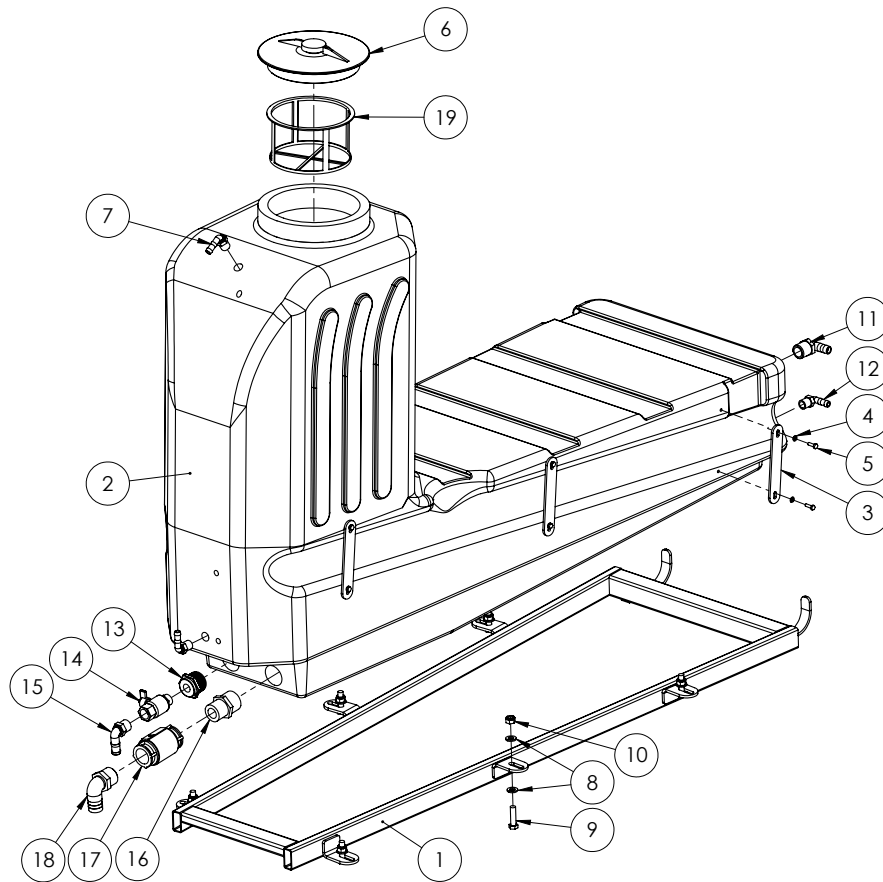

## 180L Flush Tank - 3000L

ITEM NO.	PART NUMBER	DESCRIPTION	QTY.
1	GA5061120	180L Flush Water Tank	1
2	HB075-90	Hose barb, Elbow, 90 degree, 3/4" male thread x 3/4" hose	1
3	HB075	Hose barb, Straight, 3/4" male thread x 3/4" hose	1
4	HB125	Hose barb, Straight, 1 1/4" male thread x 1 1/4" hose	1
5	GA5009187	O-Ring to suit Cap (50x5mm)	1
6	GA5009157	Tank Lid/Cap	1
7	GA5006113	Bolt M10 x 20mm	2
8	GA5000117	Washer 10mm Flat	2
9	GA5000137	Washer 10mm Spring	2
10	HB050	Hose barb, Straight, 1/2" male thread x 1/2" hose	2
11	HOS12sight	1/2" Clear Sight Tube	0.6m

## In-line Check Valve

ITEM NO.	PART NUMBER	DESCRIPTION	QTY.
1	GA5017361	Valve non-return 1 1/4"	1
2	HB125	Hose barb, Straight, 1 1/4" male thread x 1 1/4" hose	2

## 400L Flush Tank - 4/5000L

ITEM NO.	PART NUMBER	DESCRIPTION	QTY.
1	GA4654320	Rinse tank frame	1
2	GA5018367	Tank 400L underbelly	1
3	F70681A	Hose retaining strap for belly tank	6
4	GA5004437	Washer 6mm Flat SS	12
5	GA5004065	Bolt M6 x 20	12
6	352022	Small Lid D255 includes breather	1
7	HB050-90	Hose barb, Elbow, 90 degree, 1/2" male thread x 1/2" hose	2
8	GA5000577	Washer 12mm Flat SS HD	12
9	GA5000327	Set Screw M12 x 45 ZP GR8.8	6
10	GA5012461	Nut M12 Nyloc ZP	6
11	HB100/075-90	Hose barb, Elbow, 90 degree, 1" male thread x 3/4" hose	1
12	HB050-90	Hose Barb Elbow 1/2" - (DCI only)	1
13	RB150075	Reducing bush 1 1/2" to 3/4"	1
14	GA5018315	Ball Valve 20.mm MF Butterfly	1
15	HB075-90	Hose barb, Elbow, 90 degree, 3/4" male thread x 3/4" hose	1
16	RN150125	Reducing nipple 1 1/2" to 1 1/4"	1
17	GA5017361	Non return valve 1 1/4"	1
18	HB125-90	Hose barb, Elbow, 90 degree, 1 1/4" male thread x 1 1/4" hose	1
19	300110	Basket Filter D.204x115	1