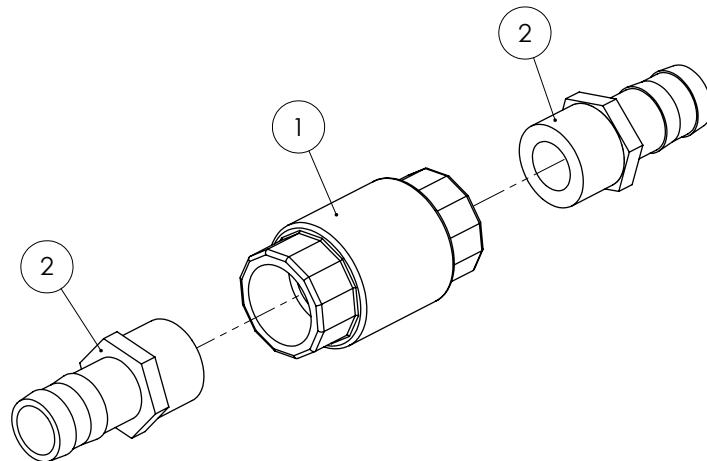

## 180L Flush Tank - 3000L

ITEM NO.	PART NUMBER	DESCRIPTION	QTY.
1	GA5061120	180L Flush Water Tank	1
2	HB075-90	Hose barb, Elbow, 90 degree, 3/4" male thread x 3/4" hose	1
3	HB075	Hose barb, Straight, 3/4" male thread x 3/4" hose	1
4	HB125	Hose barb, Straight, 1 1/4" male thread x 1 1/4" hose	1
5	GA5009187	O-Ring to suit Cap (50x5mm)	1
6	GA5009157	Tank Lid/Cap	1
7	GA5006113	Bolt M10 x 20mm	2
8	GA5000117	Washer 10mm Flat	2
9	GA5000137	Washer 10mm Spring	2
10	HB050	Hose barb, Straight, 1/2" male thread x 1/2" hose	2
11	HOS12sight	1/2" Clear Sight Tube	0.6m

## In-line Check Valve

ITEM NO.	PART NUMBER	DESCRIPTION	QTY.
1	GA5017361	Valve non-return 1 1/4"	1
2	HB125	Hose barb, Straight, 1 1/4" male thread x 1 1/4" hose	2

## 400L Flush Tank - 4/5000L

ITEM NO.	PART NUMBER	DESCRIPTION	QTY.
1	GA4654320	Rinse tank frame	1
2	GA5018367	Tank 400L underbelly	1
3	F70681A	Hose retaining strap for belly tank	6
4	GA5004437	Washer 6mm Flat SS	12
5	GA5004065	Bolt M6 x 20	12
6	352022	Small Lid D255 includes breather	1
7	HB050-90	Hose barb, Elbow, 90 degree, 1/2" male thread x 1/2" hose	2
8	GA5000577	Washer 12mm Flat SS HD	12
9	GA5000327	Set Screw M12 x 45 ZP GR8.8	6
10	GA5012461	Nut M12 Nyloc ZP	6
11	HB100/075-90	Hose barb, Elbow, 90 degree, 1" male thread x 3/4" hose	1
12	HB050-90	Hose Barb Elbow 1/2" - (DCI only)	1
13	RB150075	Reducing bush 1 1/2" to 3/4"	1
14	GA5018315	Ball Valve 20.mm MF Butterfly	1
15	HB075-90	Hose barb, Elbow, 90 degree, 3/4" male thread x 3/4" hose	1
16	RN150125	Reducing nipple 1 1/2" to 1 1/4"	1
17	GA5017361	Non return valve 1 1/4"	1
18	HB125-90	Hose barb, Elbow, 90 degree, 1 1/4" male thread x 1 1/4" hose	1
19	300110	Basket Filter D.204x115	1