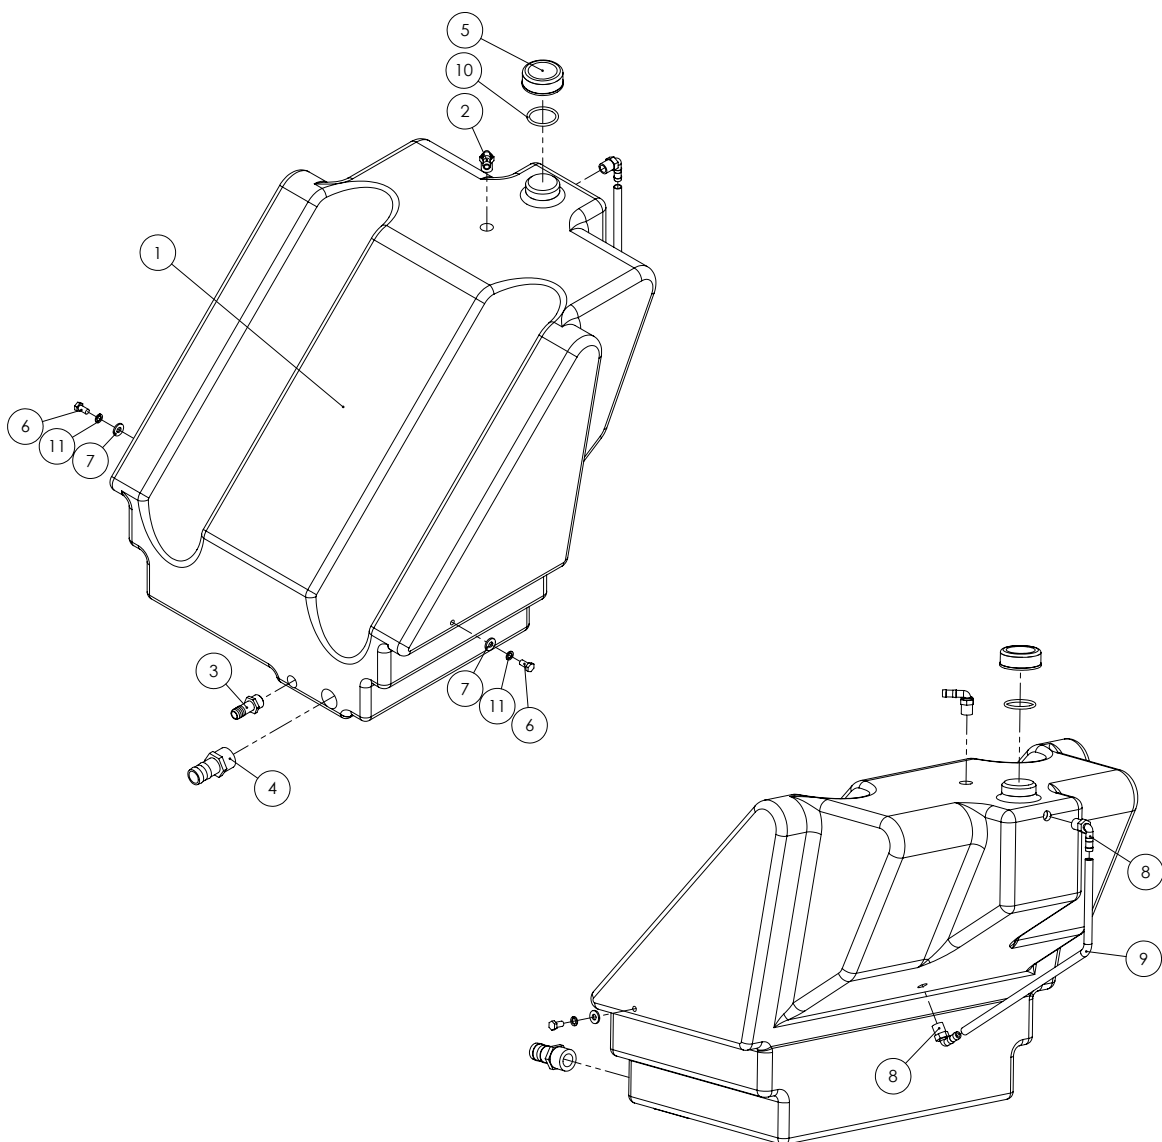

## FLUSH TANK

### 180L Flush Tank - 3000L

*Continued over page*

## 180L Flush Tank - 3000L

ITEM NO.	PART NUMBER	DESCRIPTION	QTY.
1	GA5061120	180L Flush Water Tank	1
2	HB075-90	Hose barb, Elbow, 90 degree, 3/4" male thread x 3/4" hose	1
3	HB075	Hose barb, Straight, 3/4" male thread x 3/4" hose	1
4	HB125	Hose barb, Straight, 1 1/4" male thread x 1 1/4" hose	1
5	GA5009187	O-Ring to suit Cap (50x5mm)	1
6	GA5009157	Tank Lid/Cap	1
7	GA5006113	Bolt M10 x 20mm	2
8	GA5000117	Washer 10mm Flat	2
9	GA5000137	Washer 10mm Spring	2
10	HB050	Hose barb, Straight, 1/2" male thread x 1/2" hose	2
11	HOS12sight	1/2" Clear Sight Tube	0.6m

## In-line Check Valve

ITEM NO.	PART NUMBER	DESCRIPTION	QTY.
1	GA5017361	Valve non-return 1 1/4"	1
2	HB125	Hose barb, Straight, 1 1/4" male thread x 1 1/4" hose	2