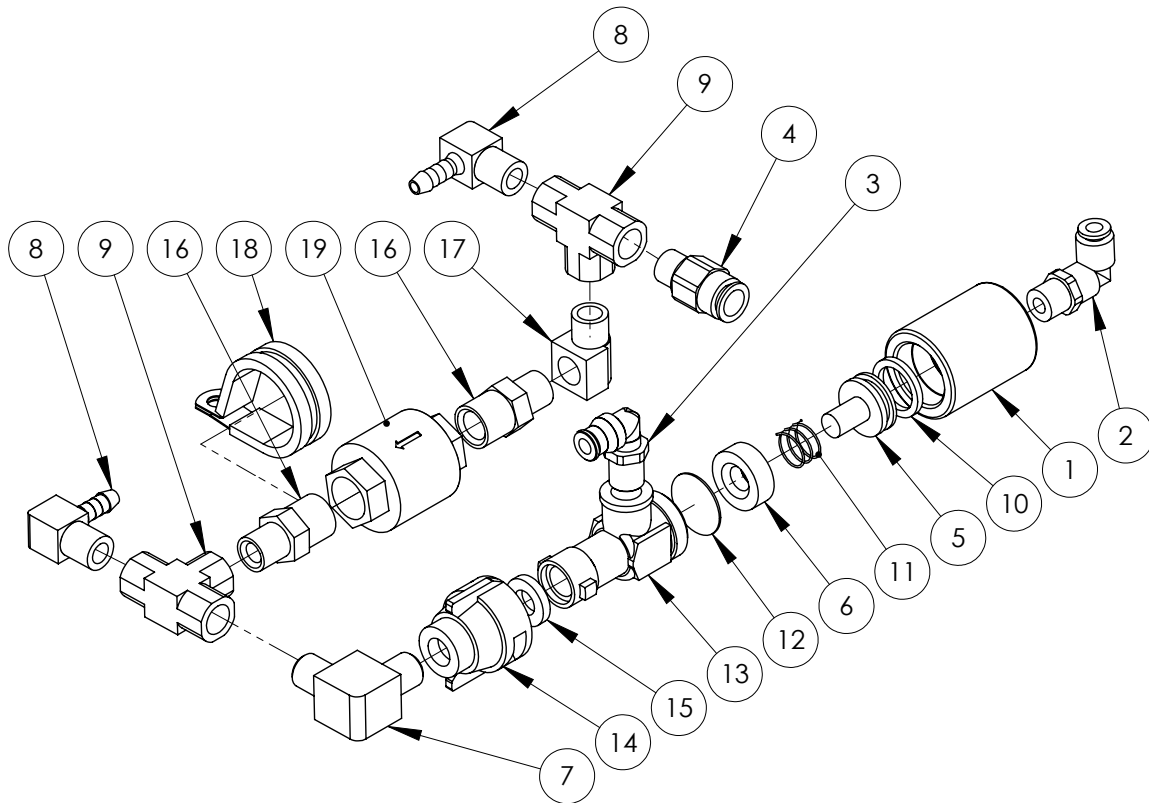

Foam Marker Exhaust Valve

ITEM NO.	PART NUMBER	DESCRIPTION	QTY.
1	GA4572000	Air Chemsaver Body	1
2	GA5045145	Elbow Brass 6mm x 1/8" BSPT	1
3	GA5016233	Pneumatic fitting, Elbow, 90 degree, 1/4" BSP male x 6mm push type, Metal	1
4	GA5045140	Pneumatic fitting, Nipple, 1/4" BSPT male x 6mm push type, Brass	1
5	GA4572005	Air Chemsaver Piston	1
6	GA4572010	Air Chemsaver Washer	1
7	GA5008343	Elbow male thread 1/4" x 1/4"	1
8	GA5048340	Elbow, 90 degree, 1/4" male thread x 1/4" hose, Brass	2
9	GA5048300	Tee, 1/4" female thread x 1/4" female thread x 1/4" female thread, Brass	2
10	CP50676-VI	Cup Seal (Foam Marker Exhaust Valve)	1
11	GA5045090	Spring foam marker 14.2 x 14	1
12	QJ8355-I-4-NYR	Exhaust Valve Diaphragm	1
13	5860036	Diaphragm Nozzle Body	1
14	QJ4676-I-4-NYR	Nozzle Cap	1
15	CPI9438-EPR	Seat Washer, Rubber	1
16	GA5045085	Reducing nipple, 3/8" male thread x 1/4" male thread, Brass	2
17	GA5048305	Elbow, 90 degree, 1/4" BSP male x 1/4" BSP female, Brass	1
18	GA5048090	Clamp P 35mm 56487	1
19	GA5020010	Valve, Check, 3/8" female thread inlet & outlet, Brass	1