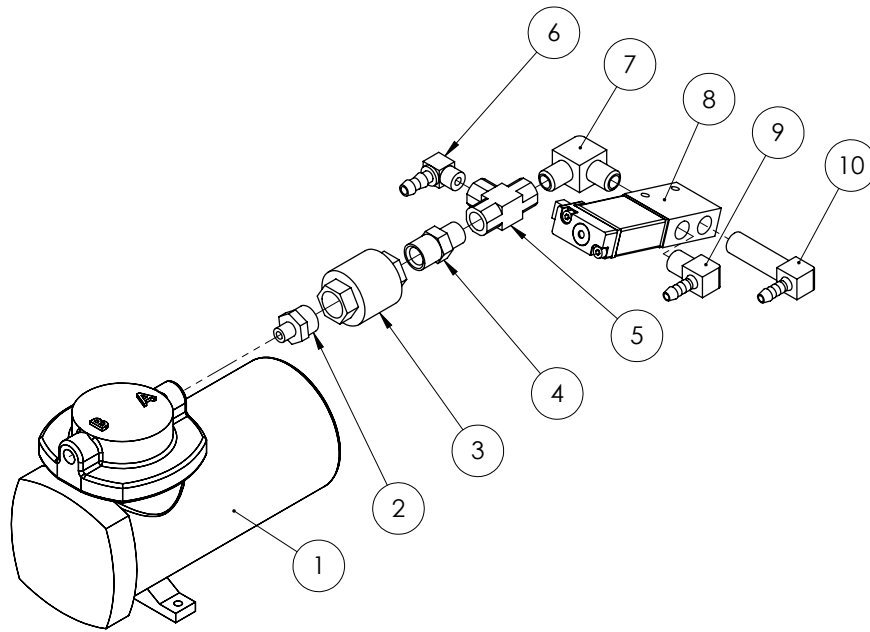

Compressor Gauge

ITEM NO.	PART NUMBER	DESCRIPTION	QTY.
1	GA5048300	Tee, 1/4" female thread x 1/4" female thread x 1/4" female thread, Brass	1
2	S49-0404	Hydraulic coupling, Elbow, 90 degree, 1/4" BSPT male x 1/4" BSPT male	1
3	S82-0404	Hydraulic adapter, Elbow, 90 degree, 1/4" BSP male x 1/4" BSP female swivel	1
4	GA4948470	Gauge, Pressure, Small face, 160psi	1
5	GA5050285	Nipple, 1/4" male thread x 1/4" male thread, Brass	1

Foam Marker Box

ITEM NO.	PART NUMBER	DESCRIPTION	QTY.
1	GA5066955-1	Foam Marker Box Bottom	1
2	GA4906160	Foam marker compressor sub assembly	1
3	GA4906165	Foam marker solenoid sub assembly	1
4	GA4912005	Foam marker exhaust valve	1
5	GA5048300	Tee, 1/4" female thread x 1/4" female thread x 1/4" female thread, Brass	1
6	GA5015643	Needle valve	2
7	GA5017703	Grommet grey 19 x 5mm	1
8	GA5012199	29mm Neoprene Grommet	6
9	GA5065820	O-ring, 38 x 3mm, Suits AS40 plumbing fittings	1
10	HB100/075-90	Hose barb, Elbow, 90 degree, 1" male thread x 3/4" hose	1
11	2052040	Back Nut 1"	1
12	GA4572130	Rod suit foam marker box	1
13	GA5003983	Washer 5mm Flat SS	4
14	GA5003581	BHCS M5 x 20mm SS	3
15	GA5003975	Nut M5 Nyloc SS	1
16	GA5013809	Reducing Nipple 1/4" x 1/8"	1
17	GA5002565	Washer 3/8" x 1" Flat SS	1

Foam Marker Air Compressor

ITEM NO.	PART NUMBER	DESCRIPTION	QTY.
1	GA5018806	Air compressor suit foam marker	2
2	GA5020690	Reducing nipple, 1/8" male thread x 3/8" male thread, Brass	1
3	GA5020010	Valve, Check, 3/8" female thread inlet & outlet, Brass	1
4	GA5045085	Reducing nipple, 3/8" male thread x 1/4" male thread, Brass	1
5	GA5048300	Tee, 1/4" female thread x 1/4" female thread x 1/4" female thread, Brass	1
6	GA5066950	Barb elbow brass 1/4" x 1/8"	1
7	GA5008343	Elbow male thread 1/4" x 1/4"	1
8	GA5002959	Solenoid valve, Electric over air, MAC	1
9	GA5048340	Elbow, 90 degree, 1/4" male thread x 1/4" hose, Brass	1
10	GA5008347	Elbow male barb 1/4" x 1/4" Long 40 mm	1