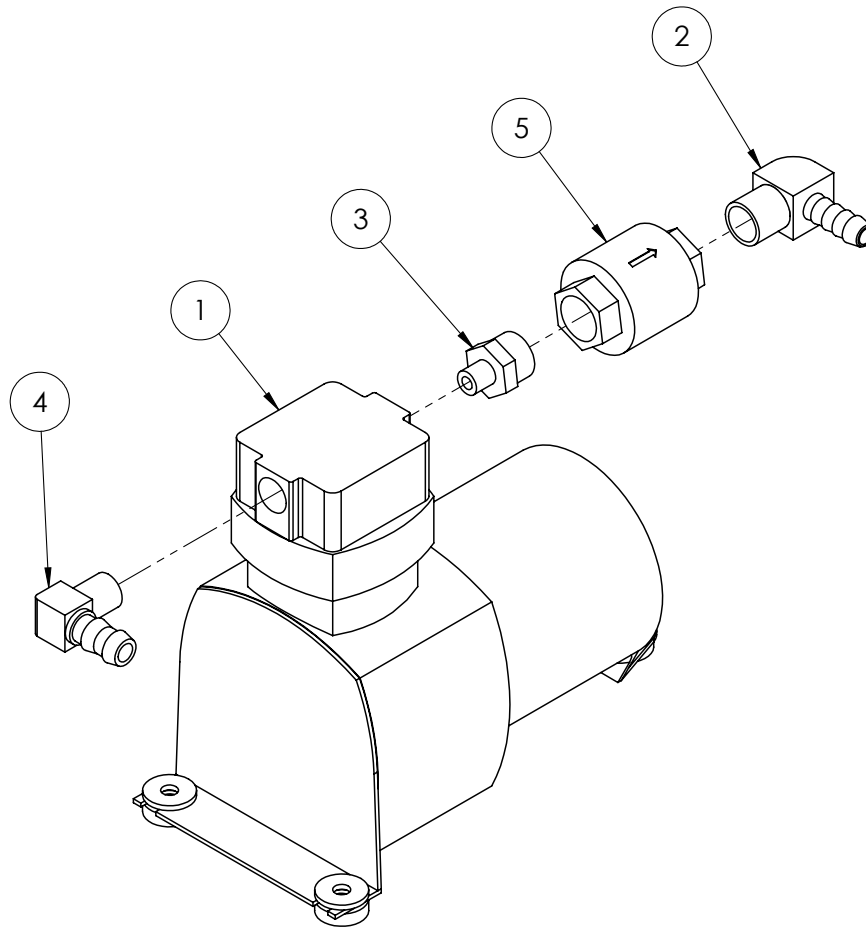

Air Compressor Assembly

ITEM NO.	PART NUMBER	DESCRIPTION	QTY.
1	GA5018809	Compressor suit airbag 319	1
2	GA5070730	Elbow Brass 3/8" x 3/8"	1
3	GA5020690	Nipple reducing, Brass 1/8" x 3/8"	1
4	GA5049290	Elbow brass 3/8" x 1/4"	1
5	GA5020010	Valve, Check, 3/8" female thread inlet & outlet, Brass	1