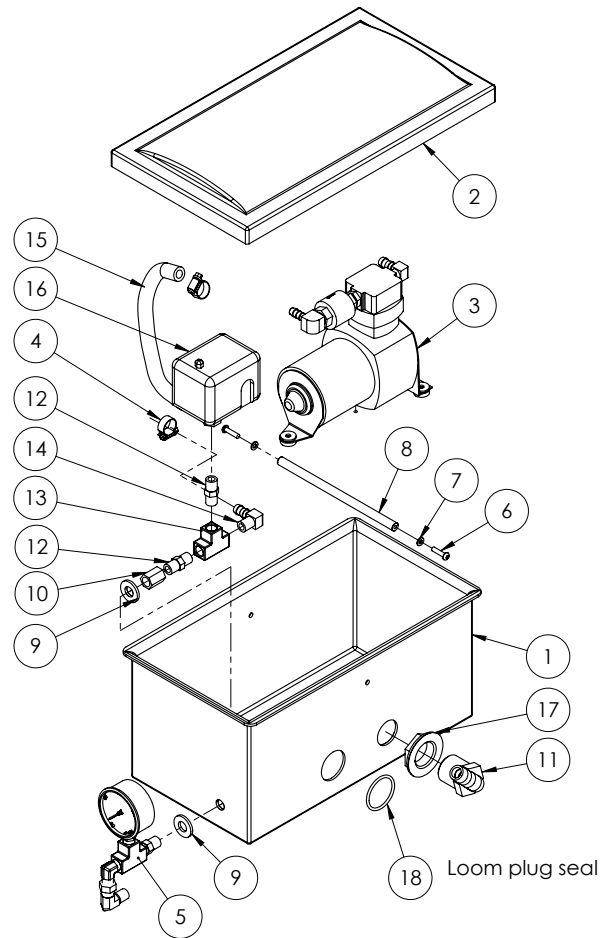

Chapter 4

RIGHT HAND POD

Airbag Compressor & Box Assembly

ITEM NO.	PART NUMBER	DESCRIPTION	QTY.
1	GA4657695	Special EF Airbag Compressor Mount	1
2	GA4903147	Pre Assembly Air Bag Compressor Box 2010	1
3	F70254A	Top retaining plate for plastic foam/air box GA5066955	1
4	GA5004883	Washer 8mm Flat HD	4
5	MACH0041	Bolt M8 x 210 (for foam marker box)	2
6	GA5004917	Nut M8 Nyloc	2
7	GA5001043	Washer 16mm Flat SS	4
8	GA5000961	Washer 16mm Spring ZP	4
9	GA5000903	Bolt M16 x 25	4

Compressor Box

ITEM NO.	PART NUMBER	DESCRIPTION	QTY.
1	GA5066955	Foam Marker Box Bottom	1
2	GA5066955-2	Foam Marker Box Lid	1
3	GA4906150	Air bag compressor (only sub assembly)	1
4	GA5000469	Hose Clamp 1/2" SS	2
5	GA4906170	Air bag compressor box gauge sub assembly suit special	1
6	GA5003581	BHSC M5 x 20mm SS	2
7	GA5003983	Washer 5mm SS	2
8	GA4572130	Rod suit foam marker box	1
9	GA5000587	Washer 12mm Flat	2
10	GA5066940	Socket, 1/4" female thread, Hex, Brass	1
11	HB100/075-90	Hose barb, Elbow, 90 degree, 1" male thread x 3/4" hose	1
12	GA5050285	Nipple, 1/4" male thread x 1/4" male thread, Brass	2
13	GA5048300	Tee, 1/4" female thread x 1/4" female thread x 1/4" female thread, Brass	1
14	GA5049290	Elbow 1/4" male thread x 3/8" barb brass	1
15	GA5051025	Multi purpose 3/8" ID Red, cut 220mm	1
16	GA5016221	Switch differential Press.T/S Air Bag	1
17	2052040	Back Nut 1"	1
18	GA5065820	O-Ring 38 x 3mm FPM 75 suit AS40	1

Compressor Gauge

ITEM NO.	PART NUMBER	DESCRIPTION	QTY.
1	GA5048300	Tee, 1/4" female thread x 1/4" female thread x 1/4" female thread, Brass	1
2	S49-0404	Hydraulic coupling, Elbow, 90 degree, 1/4" BSPT male x 1/4" BSPT male	1
3	S82-0404	Hydraulic adapter, Elbow, 90 degree, 1/4" BSP male x 1/4" BSP female swivel	1
4	GA4948470	Gauge, Pressure, Small face, 160psi	1
5	GA5050285	Nipple, 1/4" male thread x 1/4" male thread, Brass	1