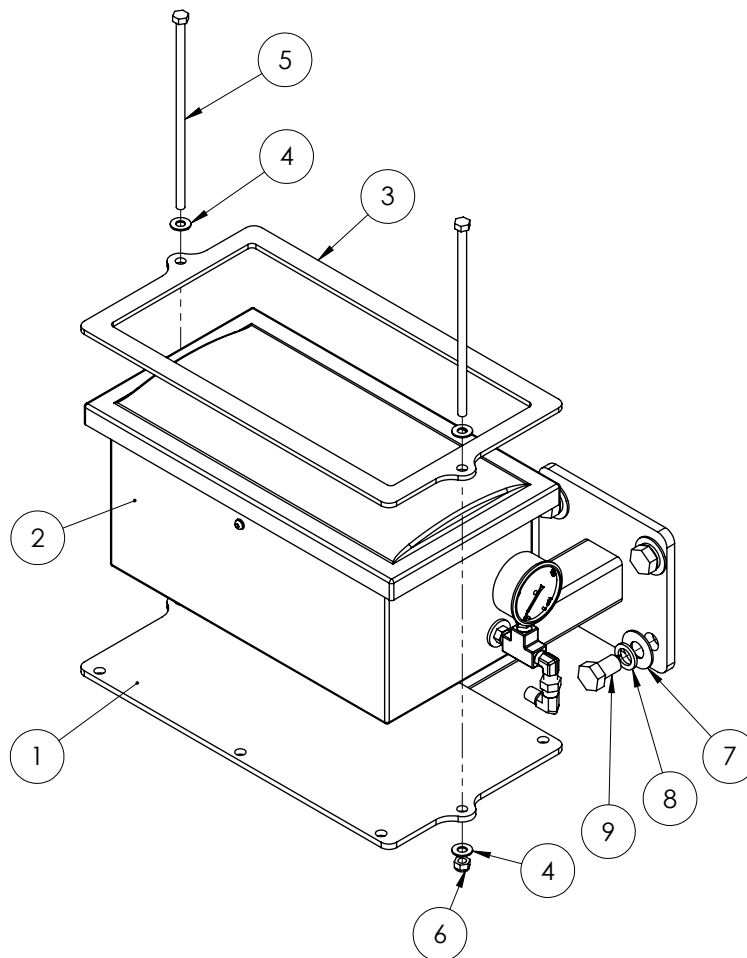

Chapter 4

RIGHT HAND POD

Airbag Compressor & Box Assembly

ITEM NO.	PART NUMBER	DESCRIPTION	QTY.
1	GA4657695	Special EF Airbag Compressor Mount	1
2	GA4903147	Pre Assembly Air Bag Compressor Box 2010	1
3	F70254A	Top retaining plate for plastic foam/air box GA5066955	1
4	GA5004883	Washer 8mm Flat HD	4
5	MACH0041	Bolt M8 x 210 (for foam marker box)	2
6	GA5004917	Nut M8 Nyloc	2
7	GA5001043	Washer 16mm Flat SS	4
8	GA5000961	Washer 16mm Spring ZP	4
9	GA5000903	Bolt M16 x 25	4

Compressor Box

ITEM NO.	PART NUMBER	DESCRIPTION	QTY.
1	GA5066955	Foam Marker Box Bottom	1
2	GA5066955-2	Foam Marker Box Lid	1
3	GA4906150	Air bag compressor (only sub assembly)	1
4	GA5000469	Hose Clamp 1/2" SS	2
5	GA4906170	Air bag compressor box gauge sub assembly suit special	1
6	GA5003581	BHSC M5 x 20mm SS	2
7	GA5003983	Washer 5mm SS	2
8	GA4572130	Rod suit foam marker box	1
9	GA5000587	Washer 12mm Flat	2
10	GA5066940	Socket, 1/4" female thread, Hex, Brass	1
11	HB100/075-90	Hose barb, Elbow, 90 degree, 1" male thread x 3/4" hose	1
12	GA5050285	Nipple, 1/4" male thread x 1/4" male thread, Brass	2
13	GA5048300	Tee, 1/4" female thread x 1/4" female thread x 1/4" female thread, Brass	1
14	GA5049290	Elbow 1/4" male thread x 3/8" barb brass	1
15	GA5051025	Multi purpose 3/8" ID Red, cut 220mm	1
16	GA5016221	Switch differential Press.T/S Air Bag	1
17	2052040	Back Nut 1"	1
18	GA5065820	O-Ring 38 x 3mm FPM 75 suit AS40	1

Compressor Gauge

ITEM NO.	PART NUMBER	DESCRIPTION	QTY.
1	GA5048300	Tee, 1/4" female thread x 1/4" female thread x 1/4" female thread, Brass	1
2	S49-0404	Hydraulic coupling, Elbow, 90 degree, 1/4" BSPT male x 1/4" BSPT male	1
3	S82-0404	Hydraulic adapter, Elbow, 90 degree, 1/4" BSP male x 1/4" BSP female swivel	1
4	GA4948470	Gauge, Pressure, Small face, 160psi	1
5	GA5050285	Nipple, 1/4" male thread x 1/4" male thread, Brass	1