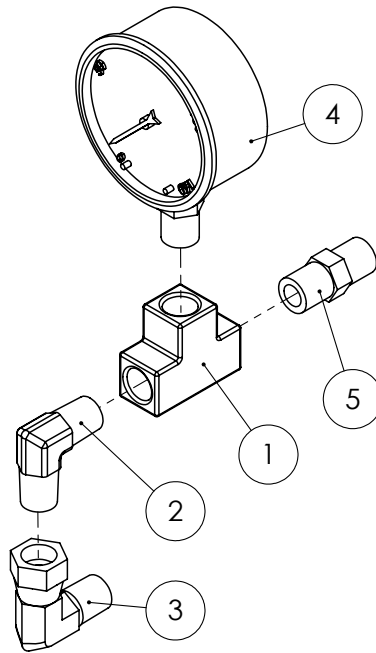

Compressor Box

ITEM NO.	PART NUMBER	DESCRIPTION	QTY.
1	GA5066955	Foam Marker Box Bottom	1
2	GA5066955-2	Foam Marker Box Lid	1
3	GA4906150	Air bag compressor (only sub assembly)	1
4	GA5000469	Hose Clamp 1/2" SS	2
5	GA4906170	Air bag compressor box gauge sub assembly suit special	1
6	GA5003581	BHSC M5 x 20mm SS	2
7	GA5003983	Washer 5mm SS	2
8	GA4572130	Rod suit foam marker box	1
9	GA5000587	Washer 12mm Flat	2
10	GA5066940	Socket, 1/4" female thread, Hex, Brass	1
11	HB100/075-90	Hose barb, Elbow, 90 degree, 1" male thread x 3/4" hose	1
12	GA5050285	Nipple, 1/4" male thread x 1/4" male thread, Brass	2
13	GA5048300	Tee, 1/4" female thread x 1/4" female thread x 1/4" female thread, Brass	1
14	GA5049290	Elbow 1/4" male thread x 3/8" barb brass	1
15	GA5051025	Multi purpose 3/8" ID Red, cut 220mm	1
16	GA5016221	Switch differential Press.T/S Air Bag	1
17	2052040	Back Nut 1"	1
18	GA5065820	O-Ring 38 x 3mm FPM 75 suit AS40	1

Air Compressor Assembly

ITEM NO.	PART NUMBER	DESCRIPTION	QTY.
1	GA5018809	Compressor suit airbag 319	1
2	GA5070730	Elbow Brass 3/8" x 3/8"	1
3	GA5020690	Nipple reducing, Brass 1/8" x 3/8"	1
4	GA5049290	Elbow brass 3/8" x 1/4"	1
5	GA5020010	Valve, Check, 3/8" female thread inlet & outlet, Brass	1

Compressor Gauge

ITEM NO.	PART NUMBER	DESCRIPTION	QTY.
1	GA5048300	Tee, 1/4" female thread x 1/4" female thread x 1/4" female thread, Brass	1
2	S49-0404	Hydraulic coupling, Elbow, 90 degree, 1/4" BSPT male x 1/4" BSPT male	1
3	S82-0404	Hydraulic adapter, Elbow, 90 degree, 1/4" BSP male x 1/4" BSP female swivel	1
4	GA4948470	Gauge, Pressure, Small face, 160psi	1
5	GA5050285	Nipple, 1/4" male thread x 1/4" male thread, Brass	1