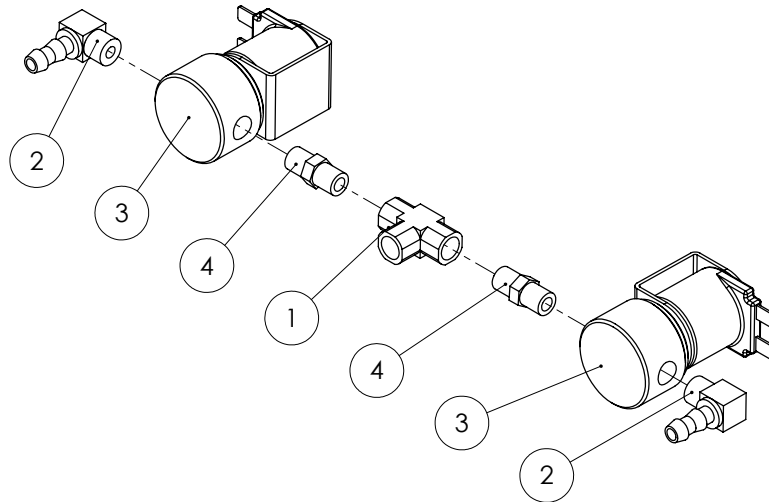

Foam Marker Solenoid

ITEM NO.	PART NUMBER	DESCRIPTION	QTY.
1	GA5016559	Tee female brass 1/8"	1
2	GA5066950	Barb elbow brass 1/4" x 1/8"	2
3	GA5018395	Solenoid liquid suit foam marker	2
4	GA5066935	Nipple brass 1/8" x 1/8"	2