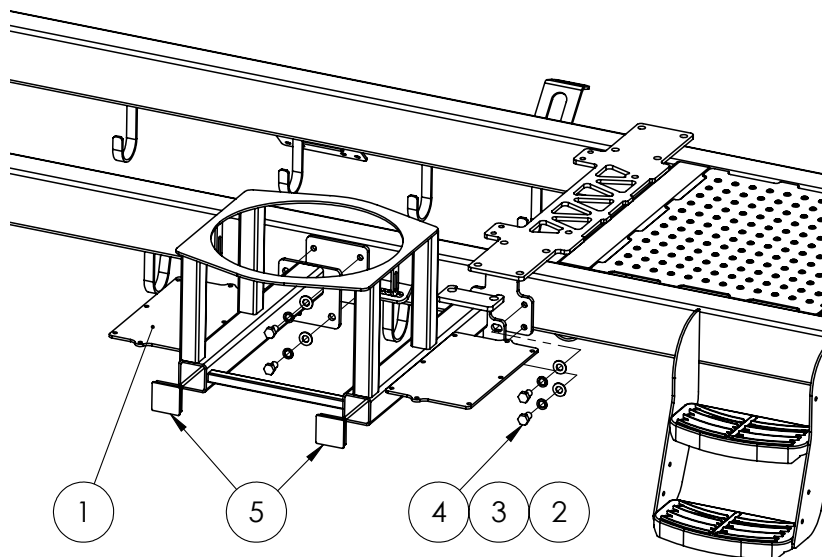

Foam Marker Pod On Chassis

ITEM NO.	PART NUMBER	DESCRIPTION	QTY.
1	GA4654413	RH Pod Frame suit Special	1
2	GA5001009	M16 washer Zinc coated	8
3	GA5000961	Washer 16mm Spring ZP	8
4	GA5000903	Bolt M16 x 25	8
5	GA5052345	75 x 75 mm square tube insert black	2