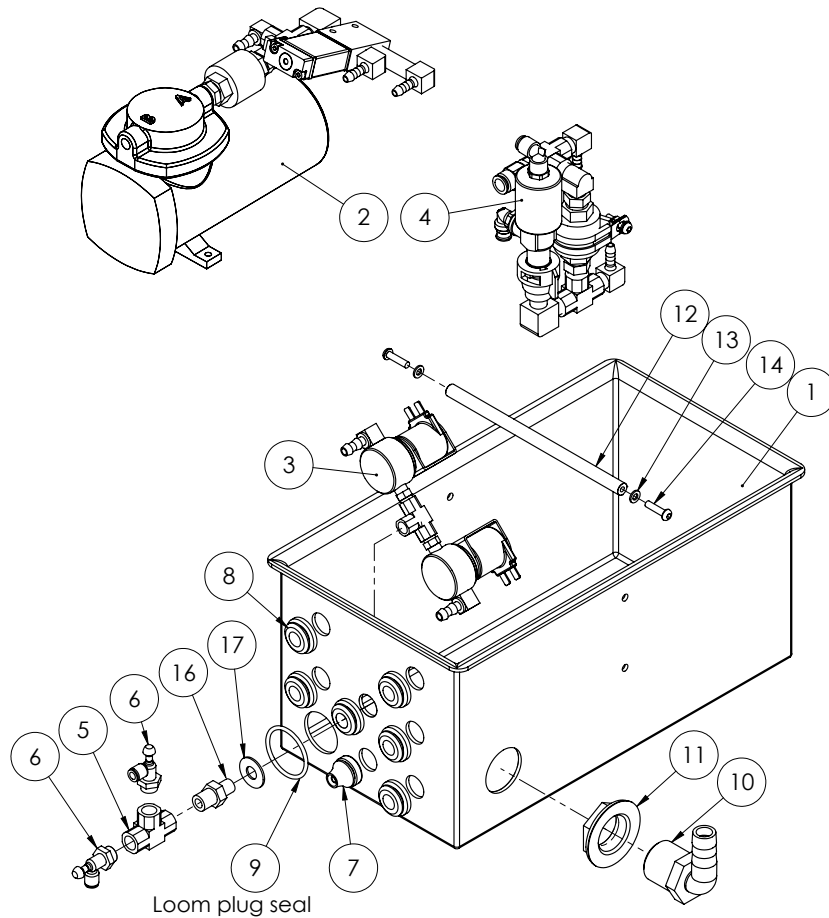

Foam Marker Box

ITEM NO.	PART NUMBER	DESCRIPTION	QTY.
1	GA5066955-1	Foam Marker Box Bottom	1
2	GA4906160	Foam marker compressor sub assembly	1
3	GA4906165	Foam marker solenoid sub assembly	1
4	GA4912005	Foam marker exhaust valve	1
5	GA5048300	Tee, 1/4" female thread x 1/4" female thread x 1/4" female thread, Brass	1
6	GA5015643	Needle valve	2
7	GA5017703	Grommet grey 19 x 5mm	1
8	GA5012199	29mm Neoprene Grommet	6
9	GA5065820	O-ring, 38 x 3mm, Suits AS40 plumbing fittings	1
10	HB100/075-90	Hose barb, Elbow, 90 degree, 1" male thread x 3/4" hose	1
11	2052040	Back Nut 1"	1
12	GA4572130	Rod suit foam marker box	1
13	GA5003983	Washer 5mm Flat SS	4
14	GA5003581	BHCS M5 x 20mm SS	3
15	GA5003975	Nut M5 Nyloc SS	1
16	GA5013809	Reducing Nipple 1/4" x 1/8"	1
17	GA5002565	Washer 3/8" x 1" Flat SS	1