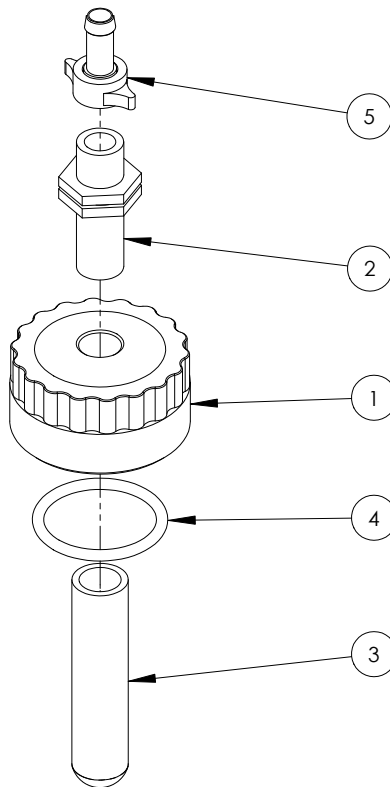

Chapter 10

TRANSCAL

Transcal Bottle

ITEM NO.	PART NUMBER	DESCRIPTION	QTY.
1	F70608A	45L Transcal mount plate 10mm FMS	1
2	GA4901047	Tank, 45L, Natural, Suit Transcal, Purchased	1
3	F70623A	Transcal bottle strap Yellow Zinc Plated	1
4	GA5010085	Hollow section rectangular rubber	1
5	GA5004731	Set Screw M8 x 50 ZP GR8.8	1
6	GA5003651	Washer 8mm Flat SS	2
7	GA5004917	Nut M8 Nyloc ZP	1
8	GA4903050	Cap, Pre-assembled with rinse nozzle, Suit Transcal and DCI	1
9	HB100-90	Hose barb, Elbow, 90 degree, 1" male x 1" hose, Banjo	2
10	T12T	Tee, Threaded, 1/2" male x 1/2" hose	1

Continued over page

ITEM NO.	PART NUMBER	DESCRIPTION	QTY.
11	HB050-90	Hose barb, Elbow, 90 degree, 1/2" male thread x 1/2" hose	1
12	GA5017673	Washer 1/2" High Tensile	2
13	GA5011239	Bolt, M12 x 50, ZP GR 8.8	1
14	GA5012461	Nut M12 Nyloc ZP	1
15	GA5000577	Washer 12mm Flat SS Heavy Duty	2
16	GA5000575	Washer 12mm Spring SS	2
17	GA5011227	Bolt M12 x 20 ZP GR8.8	2
18	HBT050-050	Tee, Hose barb, 1/2", Banjo	1
19	GA5020695	Hosetail (brass) 1/4" x 1/8" Male Thread	1
20	GA4903108-1	Tap Assembly Transcal Special	1
21	GA5020540	Hose barb, Straight, 1/4" male thread x 1/4" hose, Brass	1

Rinse Nozzle & Cap

GA4903050 Complete Assembly

ITEM NO.	PART NUMBER	DESCRIPTION	QTY.
1	L055A	Cap / Lid, 80 OD, 1/2" BSPP female thread in top, Suit Transcal	1
2	2502021	Long thread nipple 1/2"	1
3	510110	Nozzle, Drum & container rinsing, ARAG	1
4	GA5009187	O-ring, 60 x 5.5mm, suits Exacta tank cap	1
5	006330	Hose barb, Brass, 13mm hose x fly nut end, ARAG	1

Transcal Bottle Tap

ITEM NO.	PART NUMBER	DESCRIPTION	QTY.
1	HB100-90	Hose barb, Elbow, 90 degree, 1" male x 1" hose, Banjo	1
2	V100BL	Valve, Ball, 3 way, 1" female thread inlet / outlet, Bottom port, Butterfly handle, Banjo	1
3	100F	Cam lever, 1" male coupling x 1" male thread, Banjo	1
	F70146A	Label Plate, Transcal (not shown)	1