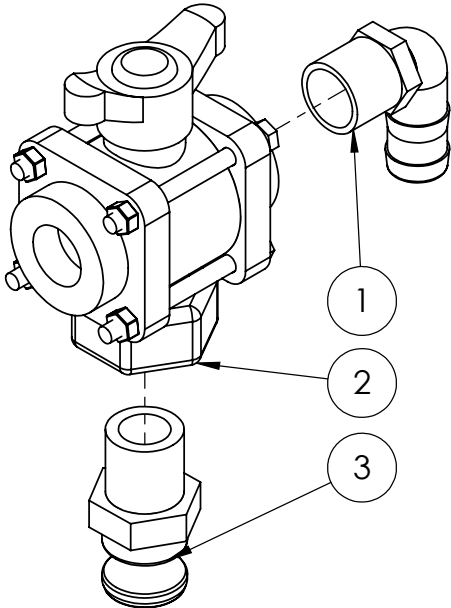

Continued over page

ITEM NO.	PART NUMBER	DESCRIPTION	QTY.
11	HB050-90	Hose barb, Elbow, 90 degree, 1/2" male thread x 1/2" hose	1
12	GA5017673	Washer 1/2" High Tensile	2
13	GA5011239	Bolt, M12 x 50, ZP GR 8.8	1
14	GA5012461	Nut M12 Nyloc ZP	1
15	GA5000577	Washer 12mm Flat SS Heavy Duty	2
16	GA5000575	Washer 12mm Spring SS	2
17	GA5011227	Bolt M12 x 20 ZP GR8.8	2
18	HBT050-050	Tee, Hose barb, 1/2", Banjo	1
19	GA5020695	Hosetail (brass) 1/4" x 1/8" Male Thread	1
20	GA4903108-1	Tap Assembly Transcal Special	1
21	GA5020540	Hose barb, Straight, 1/4" male thread x 1/4" hose, Brass	1

Rinse Nozzle & Cap

GA4903050 Complete Assembly

ITEM NO.	PART NUMBER	DESCRIPTION	QTY.
1	L055A	Cap / Lid, 80 OD, 1/2" BSPP female thread in top, Suit Transcal	1
2	2502021	Long thread nipple 1/2"	1
3	510110	Nozzle, Drum & container rinsing, ARAG	1
4	GA5009187	O-ring, 60 x 5.5mm, suits Exacta tank cap	1
5	006330	Hose barb, Brass, 13mm hose x fly nut end, ARAG	1

Transcal Bottle Tap

ITEM NO.	PART NUMBER	DESCRIPTION	QTY.
1	HB100-90	Hose barb, Elbow, 90 degree, 1" male x 1" hose, Banjo	1
2	V100BL	Valve, Ball, 3 way, 1" female thread inlet / outlet, Bottom port, Butterfly handle, Banjo	1
3	100F	Cam lever, 1" male coupling x 1" male thread, Banjo	1
	F70146A	Label Plate, Transcal (not shown)	1

Enviro coupling & hose

ITEM NO.	PART NUMBER	DESCRIPTION	QTY.
1	GA5018803	Micromatic drum valve coupling, 3 pin, Viton seals	1
2	100E	Cam lever, 1" male coupling x 1" hose barb, Banjo	1
3	GA5001681	Hose Clamp, 1" SS (20-32/12W)	2
4	HOS25PVC	Hose, Suction, PVC, 25mm, Black	2.84
5	HB100	Hose barb, Straight, 1" male thread x 1" hose, Banjo	1