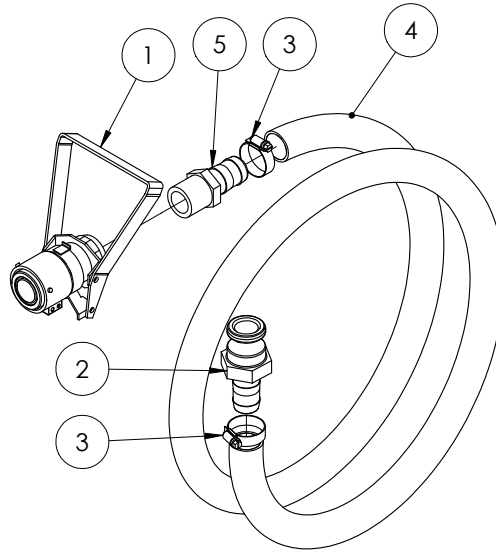

Continued over page

ITEM NO.	PART NUMBER	DESCRIPTION	QTY.
11	HB050-90	Hose barb, Elbow, 90 degree, 1/2" male thread x 1/2" hose	1
12	GA5017673	Washer 1/2" High Tensile	2
13	GA5011239	Bolt, M12 x 50, ZP GR 8.8	1
14	GA5012461	Nut M12 Nyloc ZP	1
15	GA5000577	Washer 12mm Flat SS Heavy Duty	2
16	GA5000575	Washer 12mm Spring SS	2
17	GA5011227	Bolt M12 x 20 ZP GR8.8	2
18	HBT050-050	Tee, Hose barb, 1/2", Banjo	1
19	GA5020695	Hosetail (brass) 1/4" x 1/8" Male Thread	1
20	GA4903108-1	Tap Assembly Transcal Special	1
21	GA5020540	Hose barb, Straight, 1/4" male thread x 1/4" hose, Brass	1

Rinse Nozzle & Cap

GA4903050 Complete Assembly

ITEM NO.	PART NUMBER	DESCRIPTION	QTY.
1	L055A	Cap / Lid, 80 OD, 1/2" BSPP female thread in top, Suit Transcal	1
2	2502021	Long thread nipple 1/2"	1
3	510110	Nozzle, Drum & container rinsing, ARAG	1
4	GA5009187	O-ring, 60 x 5.5mm, suits Exacta tank cap	1
5	006330	Hose barb, Brass, 13mm hose x fly nut end, ARAG	1

Transcal Bottle Tap

ITEM NO.	PART NUMBER	DESCRIPTION	QTY.
1	HB100-90	Hose barb, Elbow, 90 degree, 1" male x 1" hose, Banjo	1
2	V100BL	Valve, Ball, 3 way, 1" female thread inlet / outlet, Bottom port, Butterfly handle, Banjo	1
3	100F	Cam lever, 1" male coupling x 1" male thread, Banjo	1
	F70146A	Label Plate, Transcal (not shown)	1

Enviro coupling & hose

ITEM NO.	PART NUMBER	DESCRIPTION	QTY.
1	GA5018803	Micromatic drum valve coupling, 3 pin, Viton seals	1
2	100E	Cam lever, 1" male coupling x 1" hose barb, Banjo	1
3	GA5001681	Hose Clamp, 1" SS (20-32/12W)	2
4	HOS25PVC	Hose, Suction, PVC, 25mm, Black	2.84
5	HB100	Hose barb, Straight, 1" male thread x 1" hose, Banjo	1