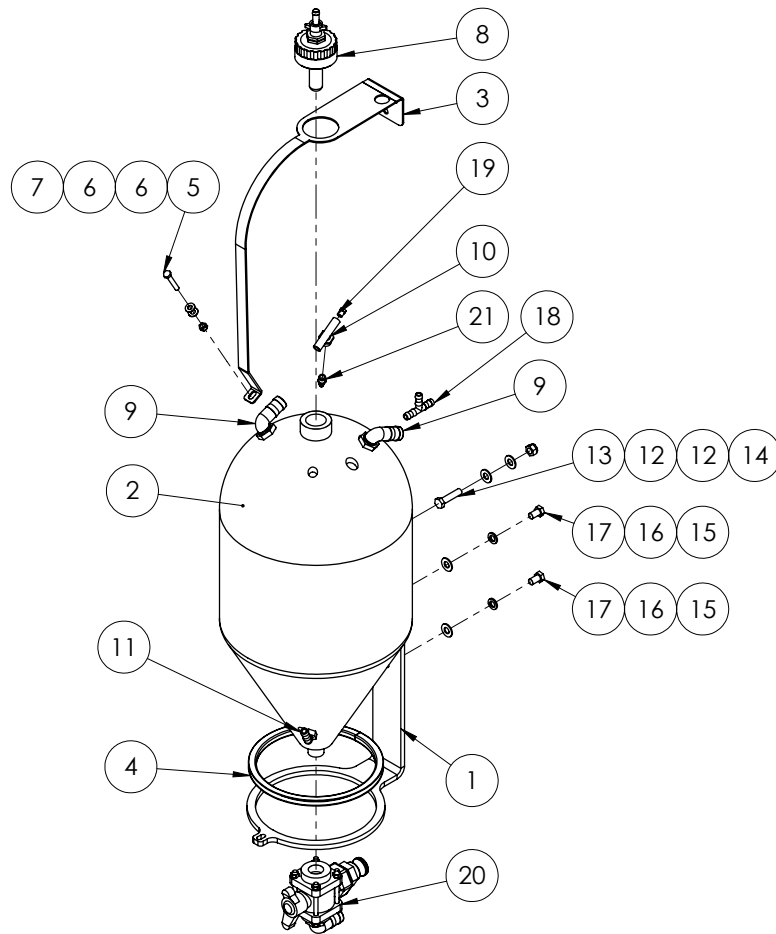

Chapter 10

TRANSCAL

Transcal Bottle

ITEM NO.	PART NUMBER	DESCRIPTION	QTY.
1	F70608A	45L Transcal mount plate 10mm FMS	1
2	GA4901047	Tank, 45L, Natural, Suit Transcal, Purchased	1
3	F70623A	Transcal bottle strap Yellow Zinc Plated	1
4	GA5010085	Hollow section rectangular rubber	1
5	GA5004731	Set Screw M8 x 50 ZP GR8.8	1
6	GA5003651	Washer 8mm Flat SS	2
7	GA5004917	Nut M8 Nyloc ZP	1
8	GA4903050	Cap, Pre-assembled with rinse nozzle, Suit Transcal and DCI	1
9	HB100-90	Hose barb, Elbow, 90 degree, 1" male x 1" hose, Banjo	2
10	T12T	Tee, Threaded, 1/2" male x 1/2" hose	1

Continued over page

ITEM NO.	PART NUMBER	DESCRIPTION	QTY.
11	HB050-90	Hose barb, Elbow, 90 degree, 1/2" male thread x 1/2" hose	1
12	GA5017673	Washer 1/2" High Tensile	2
13	GA5011239	Bolt, M12 x 50, ZP GR 8.8	1
14	GA5012461	Nut M12 Nyloc ZP	1
15	GA5000577	Washer 12mm Flat SS Heavy Duty	2
16	GA5000575	Washer 12mm Spring SS	2
17	GA5011227	Bolt M12 x 20 ZP GR8.8	2
18	HBT050-050	Tee, Hose barb, 1/2", Banjo	1
19	GA5020695	Hosetail (brass) 1/4" x 1/8" Male Thread	1
20	GA4903108-1	Tap Assembly Transcal Special	1
21	GA5020540	Hose barb, Straight, 1/4" male thread x 1/4" hose, Brass	1

Rinse Nozzle & Cap

GA4903050 Complete Assembly

ITEM NO.	PART NUMBER	DESCRIPTION	QTY.
1	L055A	Cap / Lid, 80 OD, 1/2" BSPP female thread in top, Suit Transcal	1
2	2502021	Long thread nipple 1/2"	1
3	510110	Nozzle, Drum & container rinsing, ARAG	1
4	GA5009187	O-ring, 60 x 5.5mm, suits Exacta tank cap	1
5	006330	Hose barb, Brass, 13mm hose x fly nut end, ARAG	1

Transcal Bottle Tap

ITEM NO.	PART NUMBER	DESCRIPTION	QTY.
1	HB100-90	Hose barb, Elbow, 90 degree, 1" male x 1" hose, Banjo	1
2	V100BL	Valve, Ball, 3 way, 1" female thread inlet / outlet, Bottom port, Butterfly handle, Banjo	1
3	100F	Cam lever, 1" male coupling x 1" male thread, Banjo	1
	F70146A	Label Plate, Transcal (not shown)	1