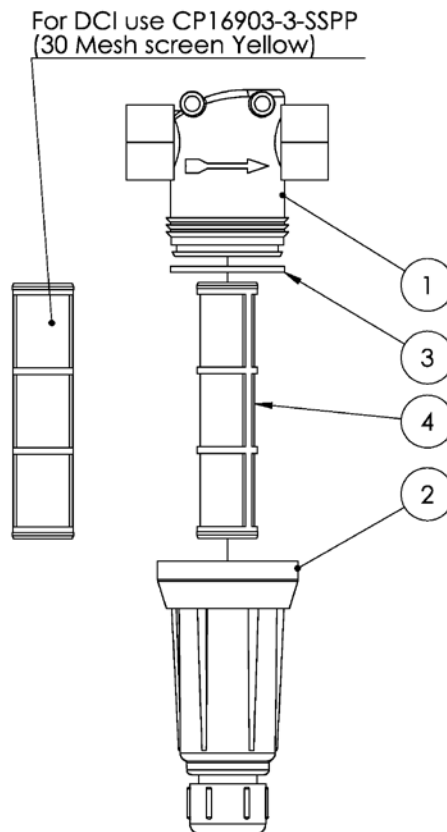

Chapter 19

FILTRATION

3/4 BSP Filter with 200 mesh screen

AAB126ML-3-200 Filter, 3/4" female thread inlet / outlet, Orange 200 mesh screen, Teejet

ITEM NO.	PART NUMBER	DESCRIPTION	QTY.
1	CPB50492-3/4-PP	AAB126 Filter body	1
2	CPB50493-PP	AAB126 filter bowl	1
3	CP50494-EPR	Seal, Rubber, 59 ID x 64 OD x 3.5 thick	1
4	CP16903-7-SSPP	200 Mesh Screen for foam marker (Orange)	1

Pressure Filter Assembly

ITEM NO.	PART NUMBER	DESCRIPTION	QTY.
1	AAB126ML-F75-80	Filter, 75 series flange inlet & outlet, 80 mesh (Blue screen), Teejet	1
	CP15941-4-SSPP	Filter screen, 80 mesh, Blue, SS & polypropylene, Teejet	1
	AAB126ML-F75-100	Filter, 75 series flange inlet & outlet, 100 mesh (Green screen)	1
2	CP15941-5-SSPP	Filter screen, 100 mesh, Green, SS & polymer, Suits AA126 AA124-AL & AA124ML filters	1
	GA5009335	Seal, 41.5 ID x 55 OD x 6.5mm thick, EPDM, suit 1 1/2" flange	3
4	FC200	Clamp, Worm screw, Use with 2" standard flange port, Banjo	3
5	M200125BRB	Hose barb, Flanged, Straight, 2" flange x 1 1/4" barb, Banjo	2
6	GA5004883	Washer 8mm Flat ZP Heavy Duty	8
7	GA5011503	Bolt M8 x 140 ZP GR8.8	4
8	GA5004917	Nut M8 Nyloc ZP	4
9	CP48656-EPR	Seal, 98 OD x 91 ID x 7mm thick, Suits AA126ML-5	2

Pressure hose can be defined by its blue internal layer

PVC Hose

Part No	Description	Internal Diameter (A)	Outside Diameter (B)
HOS25PVC	25mm PVC Hose	25mm	32mm
HOS40PVC	40mm PVC Hose	40mm	50mm
HOS50PVC	50mm PVC Hose	50mm	58mm

Lay Flat Hose

Part No	Description	Internal Diameter (A)	Outside Diameter (B)
GA5021395	50mm Blue Lay flat Hose		