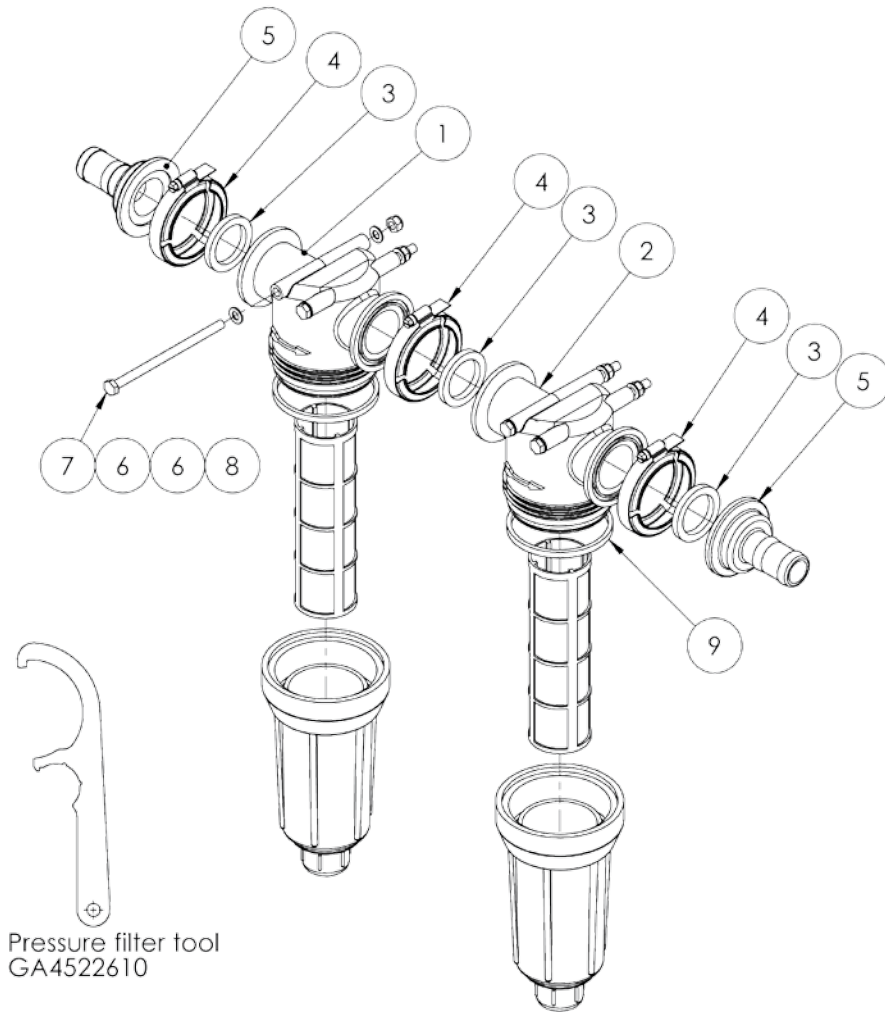

Chapter 19

FILTRATION

3/4 BSP Filter with 200 mesh screen

AAB126ML-3-200 Filter, 3/4" female thread inlet / outlet, Orange 200 mesh screen, Teejet

ITEM NO.	PART NUMBER	DESCRIPTION	QTY.
1	CPB50492-3/4-PP	AAB126 Filter body	1
2	CPB50493-PP	AAB126 filter bowl	1
3	CP50494-EPR	Seal, Rubber, 59 ID x 64 OD x 3.5 thick	1
4	CP16903-7-SSPP	200 Mesh Screen for foam marker (Orange)	1

Pressure Filter Assembly

ITEM NO.	PART NUMBER	DESCRIPTION	QTY.
1	AAB126ML-F75-80	Filter, 75 series flange inlet & outlet, 80 mesh (Blue screen), Teejet	1
	CP15941-4-SSPP	Filter screen, 80 mesh, Blue, SS & polypropylene, Teejet	1
	AAB126ML-F75-100	Filter, 75 series flange inlet & outlet, 100 mesh (Green screen)	1
2	CP15941-5-SSPP	Filter screen, 100 mesh, Green, SS & polymer, Suits AA126 AA124-AL & AA124ML filters	1
	GA5009335	Seal, 41.5 ID x 55 OD x 6.5mm thick, EPDM, suit 1 1/2" flange	3
4	FC200	Clamp, Worm screw, Use with 2" standard flange port, Banjo	3
5	M200125BRB	Hose barb, Flanged, Straight, 2" flange x 1 1/4" barb, Banjo	2
6	GA5004883	Washer 8mm Flat ZP Heavy Duty	8
7	GA5011503	Bolt M8 x 140 ZP GR8.8	4
8	GA5004917	Nut M8 Nyloc ZP	4
9	CP48656-EPR	Seal, 98 OD x 91 ID x 7mm thick, Suits AA126ML-5	2

2" Fill Filter with 120 mesh screen

GA5001333 Fill Filter, 2", 7 mesh Stainless steel screen with 50 mesh screen sock, viton, Geoline

ITEM NO.	PART NUMBER	DESCRIPTION	QTY.
1	C00002066	Body, suits 2" Geoline	1
2	C00201031	Geoline top cover & nut	1
3	3290003030	Filter screen, 50 mesh, Blue, SS & polypropylene, Arag	1
4	GA5001329	Seal, Viton, Suit Geoline 2" fill filter GA5001333	2
5	GA5012545	O-ring, Suit Geoline 2" fill filter GA5001333	1
6	GA5000421	Filter screen, 50 mesh, White, Sock type, Suit SS filter screen on 2" fill filter	1

Lay Flat Hose

Part No	Description	Internal Diameter (A)	Outside Diameter (B)
GA5021395	50mm Blue Lay flat Hose		