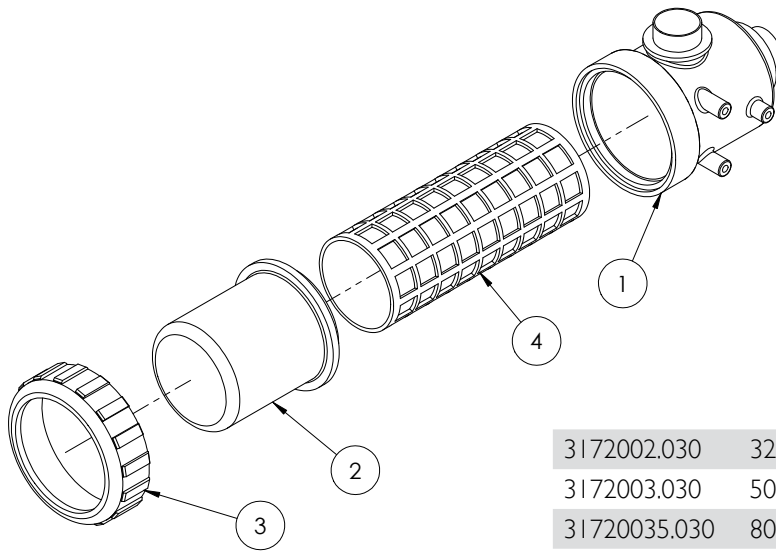

2" Suction Filter

3172002.030	32 mesh RED
3172003.030	50 mesh BLUE
31720035.030	80 mesh YELLOW

3172072 Filter, Suction, 2 male inlet & outlet, 32 mesh screen

ITEM NO.	PART NUMBER	DESCRIPTION	QTY.
1	3162070.010	Filter Body, 317, 2", Inlet Outlet thread	1
2	3172000.020	317 Suction Filter Bowl	1
3	3162000.040	Nut, Plastic, Suit 316 suction filter, 8 Threads	1
4	3172002.030	Screen 32 Mesh Filter (Red)	1