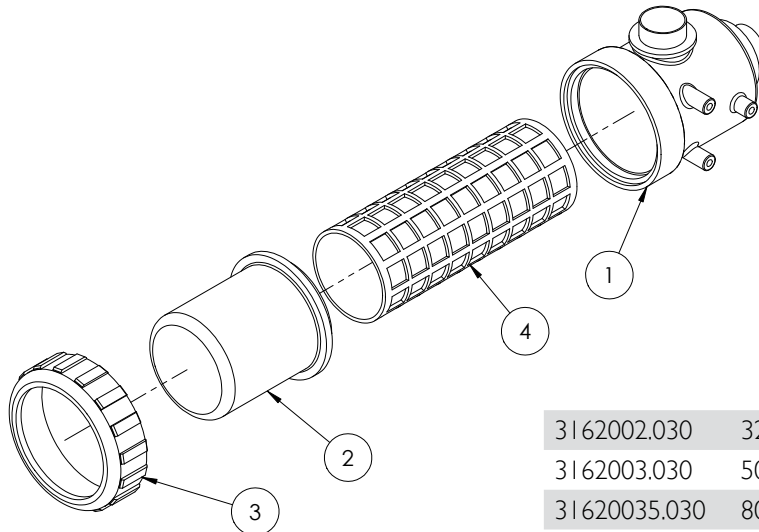

In Line Boom Filter

ITEM NO.	PART NUMBER	DESCRIPTION	QTY.
1	GA4505205	Boom line filter mount plate bolt on	1
2	AAB126ML-3-200	Filter, 3/4" female thread inlet / outlet, Orange 200 mesh screen	2
3	GA5048115	Nut M6 Nyloc ZP	8
4	GA5011495	Bolt M8 x 90 ZP GR8.8	4
5	GA5004917	Nut M8 Nyloc ZP	4
6	GA5011243	M12 x 50mm x 50mm Square Top U Bolts	2
7	GA5000587	Washer 12mm Flat ZP Heavy Duty	4
8	GA5012461	Nut M12 Nyloc ZP	4
9	HB075-90	Hose barb, Elbow, 90 degree, 3/4" male thread x 3/4" hose, Banjo	4

2" Suction Filter

3172002.030	32 mesh RED
3172003.030	50 mesh BLUE
31720035.030	80 mesh YELLOW

3172072 Filter, Suction, 2 male inlet & outlet, 32 mesh screen

ITEM NO.	PART NUMBER	DESCRIPTION	QTY.
1	3162070.010	Filter Body, 317, 2", Inlet Outlet thread	1
2	3172000.020	317 Suction Filter Bowl	1
3	3162000.040	Nut, Plastic, Suit 316 suction filter, 8 Threads	1
4	3172002.030	Screen 32 Mesh Filter (Red)	1

1 1/2" Suction Filter

3162002.030	32 mesh RED
3162003.030	50 mesh BLUE
31620035.030	80 mesh YELLOW

3162063 Filter, Suction, 1 1/2 male inlet & outlet, 50 mesh screen

ITEM NO.	PART NUMBER	DESCRIPTION	QTY.
1	3162060.010	Filter Body, 316, 1 1/2", Inlet Outlet thread	1
2	3162000.020	316 Suction Filter Bowl	1
3	3162000.040	Nut, Plastic, Suit 316 suction filter, 6 Threads	1
4	3162002.030	Filter Element 108 x 200 Red 32 mesh	1

Lay Flat Hose

Part No	Description	Internal Diameter (A)	Outside Diameter (B)
GA5021395	50mm Blue Lay flat Hose		