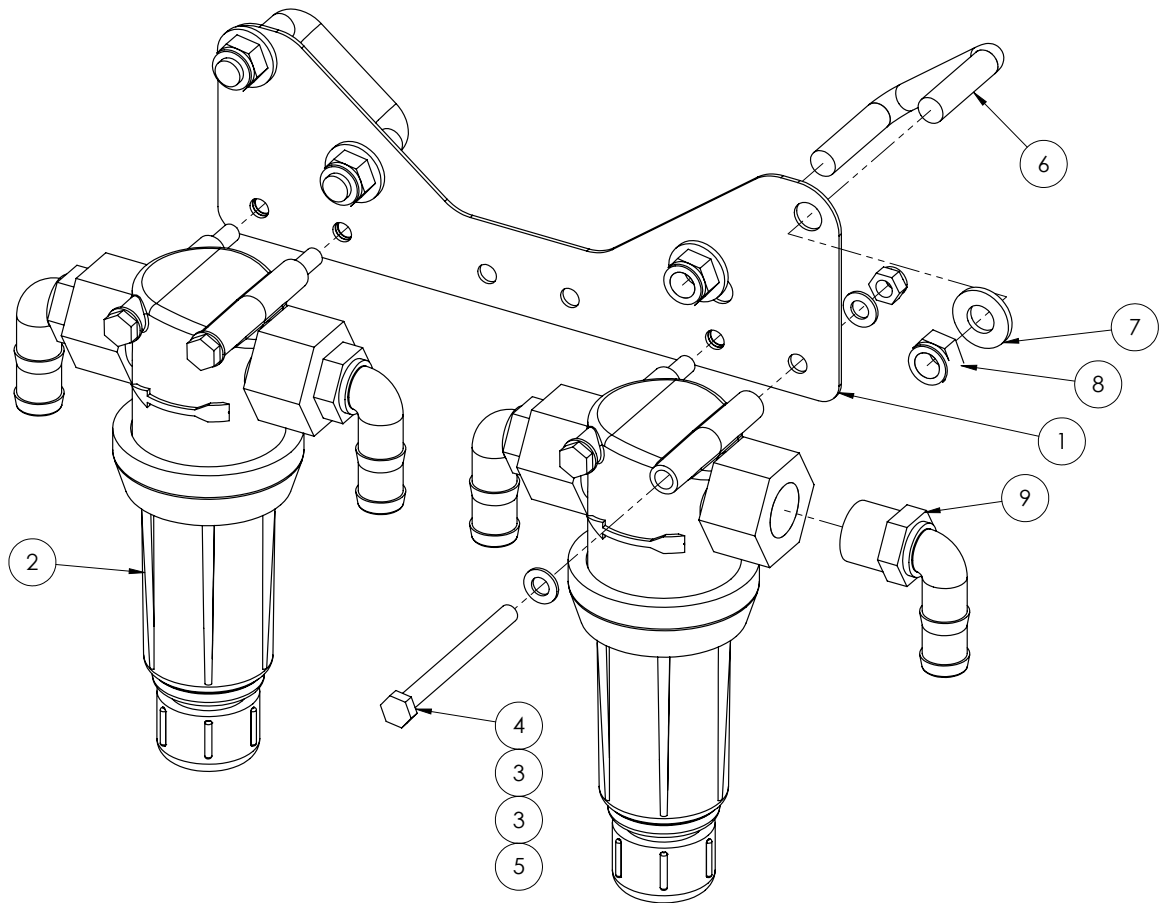

In Line Boom Filter

ITEM NO.	PART NUMBER	DESCRIPTION	QTY.
1	GA4505205	Boom line filter mount plate bolt on	1
2	AAB126ML-3-200	Filter, 3/4" female thread inlet / outlet, Orange 200 mesh screen	2
3	GA5048115	Nut M6 Nyloc ZP	8
4	GA5011495	Bolt M8 x 90 ZP GR8.8	4
5	GA5004917	Nut M8 Nyloc ZP	4
6	GA5011243	M12 x 50mm x 50mm Square Top U Bolts	2
7	GA5000587	Washer 12mm Flat ZP Heavy Duty	4
8	GA5012461	Nut M12 Nyloc ZP	4
9	HB075-90	Hose barb, Elbow, 90 degree, 3/4" male thread x 3/4" hose, Banjo	4