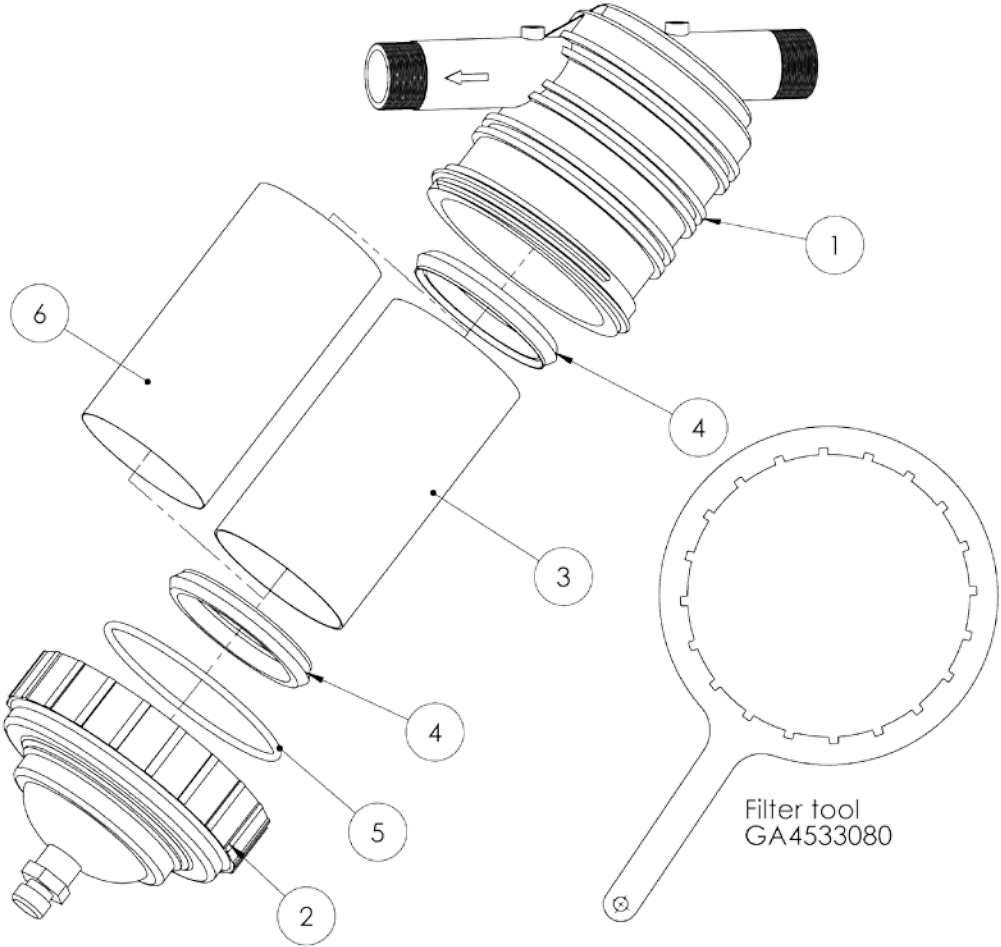

Chapter 19

FILTRATION

3/4 BSP Filter with 200 mesh screen

AAB126ML-3-200 Filter, 3/4" female thread inlet / outlet, Orange 200 mesh screen, Teejet

ITEM NO.	PART NUMBER	DESCRIPTION	QTY.
1	CPB50492-3/4-PP	AAB126 Filter body	1
2	CPB50493-PP	AAB126 filter bowl	1
3	CP50494-EPR	Seal, Rubber, 59 ID x 64 OD x 3.5 thick	1
4	CP16903-7-SSPP	200 Mesh Screen for foam marker (Orange)	1

Pressure Filter Assembly

ITEM NO.	PART NUMBER	DESCRIPTION	QTY.
1	AAB126ML-F75-80	Filter, 75 series flange inlet & outlet, 80 mesh (Blue screen), Teejet	1
	CP15941-4-SSPP	Filter screen, 80 mesh, Blue, SS & polypropylene, Teejet	1
	AAB126ML-F75-100	Filter, 75 series flange inlet & outlet, 100 mesh (Green screen)	1
2	CP15941-5-SSPP	Filter screen, 100 mesh, Green, SS & polymer, Suits AA126 AA124-AL & AA124ML filters	1
	GA5009335	Seal, 41.5 ID x 55 OD x 6.5mm thick, EPDM, suit 1 1/2" flange	3
4	FC200	Clamp, Worm screw, Use with 2" standard flange port, Banjo	3
5	M200125BRB	Hose barb, Flanged, Straight, 2" flange x 1 1/4" barb, Banjo	2
6	GA5004883	Washer 8mm Flat ZP Heavy Duty	8
7	GA5011503	Bolt M8 x 140 ZP GR8.8	4
8	GA5004917	Nut M8 Nyloc ZP	4
9	CP48656-EPR	Seal, 98 OD x 91 ID x 7mm thick, Suits AA126ML-5	2

2" Fill Filter with 120 mesh screen

GA5001333 Fill Filter, 2", 7 mesh Stainless steel screen with 50 mesh screen sock, viton, Geoline

ITEM NO.	PART NUMBER	DESCRIPTION	QTY.
1	C00002066	Body, suits 2" Geoline	1
2	C00201031	Geoline top cover & nut	1
3	3290003030	Filter screen, 50 mesh, Blue, SS & polypropylene, Arag	1
4	GA5001329	Seal, Viton, Suit Geoline 2" fill filter GA5001333	2
5	GA5012545	O-ring, Suit Geoline 2" fill filter GA5001333	1
6	GA5000421	Filter screen, 50 mesh, White, Sock type, Suit SS filter screen on 2" fill filter	1

Lay Flat Hose

Part No	Description	Internal Diameter (A)	Outside Diameter (B)
GA5021395	50mm Blue Lay flat Hose		