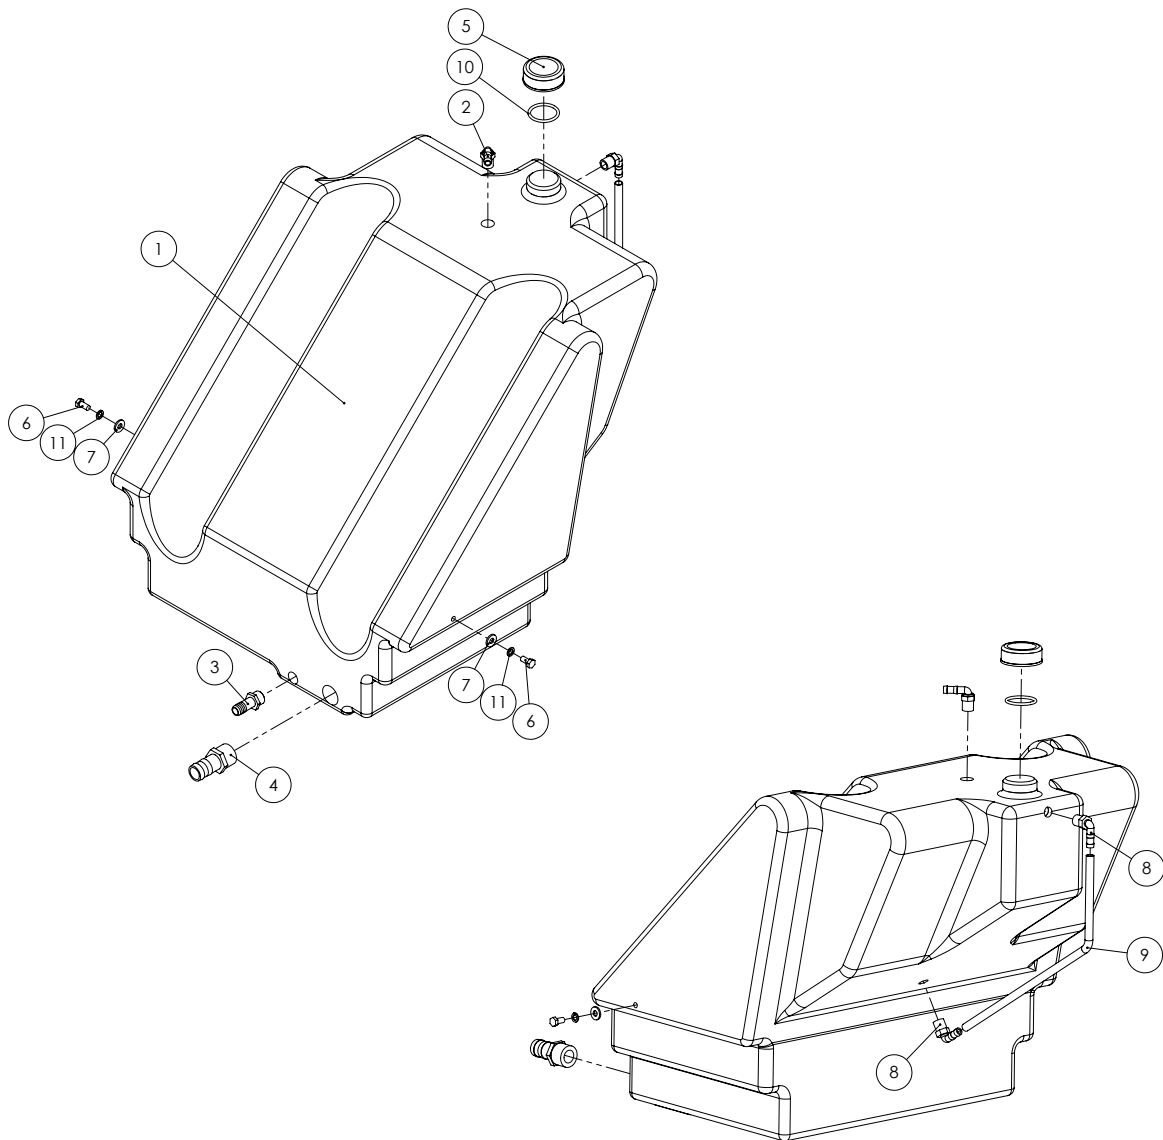

Chapter 3

FLUSH TANK

180L Flush Tank - 3000L

Continued over page

180L Flush Tank - 3000L

ITEM NO.	PART NUMBER	DESCRIPTION	QTY.
1	GA5061120	Tank 180L, Flush Tank, Angled to suit 3000L EF tank, bare	1
2	HB075-90	Hose barb, Elbow, 90 degree, 3/4" male thread x 3/4" hose	1
3	HB075	Hose barb, Straight, 3/4" male thread x 3/4" hose, Banjo	1
4	HB125	Hose barb, Straight, 1 1/4" male thread x 1 1/4" hose, Banjo	1
5	GA5009187	O-ring, 60 x 5.5mm, suits Exacta tank cap	1
6	GA5009157	Cap, Suit Exacta foam tank, O-ring not included	1
7	GA5006113	Bolt M10 x 20 ZP GR8.8	2
8	GA5000117	Washer 10mm Flat SS Heavy Duty	2
9	GA5000137	Washer 10mm Spring SS	2
10	HB050	Hose barb, Straight, 1/2" male thread x 1/2" hose, Banjo	2
11	HOS12sight	Hose, Clear, 12mm, Sight tube	0.6m

In-line Check Valve