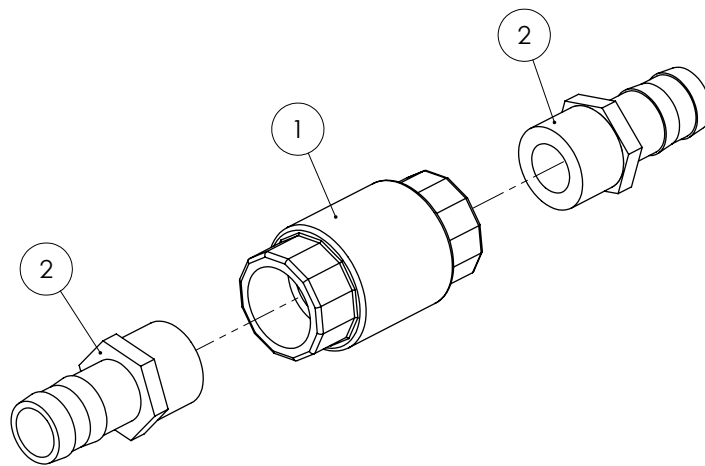

## 180L Flush Tank - 3000L

ITEM NO.	PART NUMBER	DESCRIPTION	QTY.
1	GA5061120	Tank 180L, Flush Tank, Angled to suit 3000L EF tank, bare	1
2	HB075-90	Hose barb, Elbow, 90 degree, 3/4" male thread x 3/4" hose	1
3	HB075	Hose barb, Straight, 3/4" male thread x 3/4" hose, Banjo	1
4	HB125	Hose barb, Straight, 1 1/4" male thread x 1 1/4" hose, Banjo	1
5	GA5009187	O-ring, 60 x 5.5mm, suits Exacta tank cap	1
6	GA5009157	Cap, Suit Exacta foam tank, O-ring not included	1
7	GA5006113	Bolt M10 x 20 ZP GR8.8	2
8	GA5000117	Washer 10mm Flat SS Heavy Duty	2
9	GA5000137	Washer 10mm Spring SS	2
10	HB050	Hose barb, Straight, 1/2" male thread x 1/2" hose, Banjo	2
11	HOS12sight	Hose, Clear, 12mm, Sight tube	0.6m

## In-line Check Valve

ITEM NO.	PART NUMBER	DESCRIPTION	QTY.
1	GA5017361	Valve non-return 1 1/4"	1
2	HB125	Hose barb, Straight, 1 1/4" male thread x 1 1/4" hose, Banjo	2