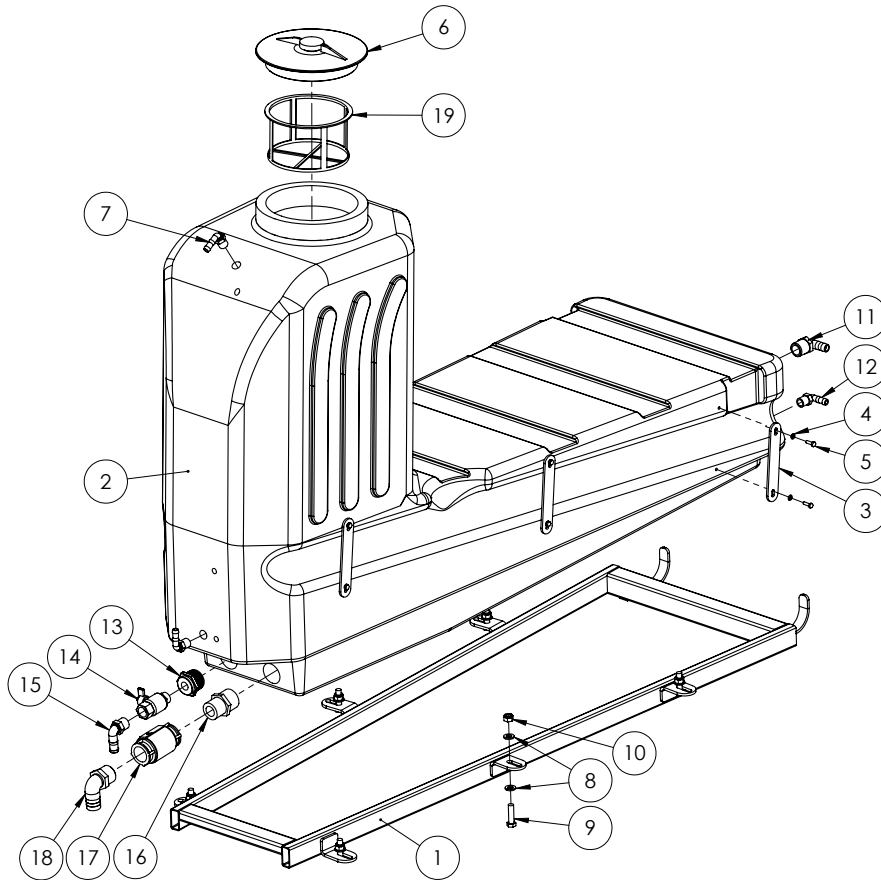

400L Flush Tank - 4/5000L

ITEM NO.	PART NUMBER	DESCRIPTION	QTY.
1	GA4654320	Rinse tank frame advance	1
2	GA5018367	Tank 400lt Underbelly, Bare	1
3	F70681A	Hose Strap for Belly Tank	6
4	GA5004437	Washer 6mm Flat SS	12
5	GA5004065	Bolt M6 x 20 ZP GR8.8	12
6	352022	Small lid, Diameter 255, With breather; ARAG	1
7	HB050-90	Hose barb, Elbow, 90 degree, 1/2" male thread x 1/2" hose, Banjo	2
8	GA5000577	Washer 12mm Flat SS Heavy Duty	12
9	GA5000327	Set Screw M12 x 45 ZP GR8.8	6
10	GA5012461	Nut M12 Nyloc ZP	6
11	HB100/075-90	Hose barb, Elbow, 90 degree, 1" male thread x 3/4" hose, Banjo	1
12	HB050-90	Hose barb, Elbow, 90 degree, 1/2" male thread x 1/2" hose, Banjo	1
13	RB150075	Reducing bush, 1 1/2" male thread x 3/4" female thread, Banjo	1
14	GA5018315	Valve, Ball, 20mm male & female thread, Black Butterfly handle	1
15	HB075-90	Hose barb, Elbow, 90 degree, 3/4" male thread x 3/4" hose, Banjo	1
16	RN150125	Reducing nipple, 1 1/2" male thread x 1 1/4" male thread, Banjo	1
17	GA5017361	Valve non-return 1 1/4"	1
18	HB125-90	Hose barb, Elbow, 90 degree, 1 1/4" male thread x 1 1/4" hose	1
19	300110	Filter screen, Basket type, Diameter 203 x 120 deep	1