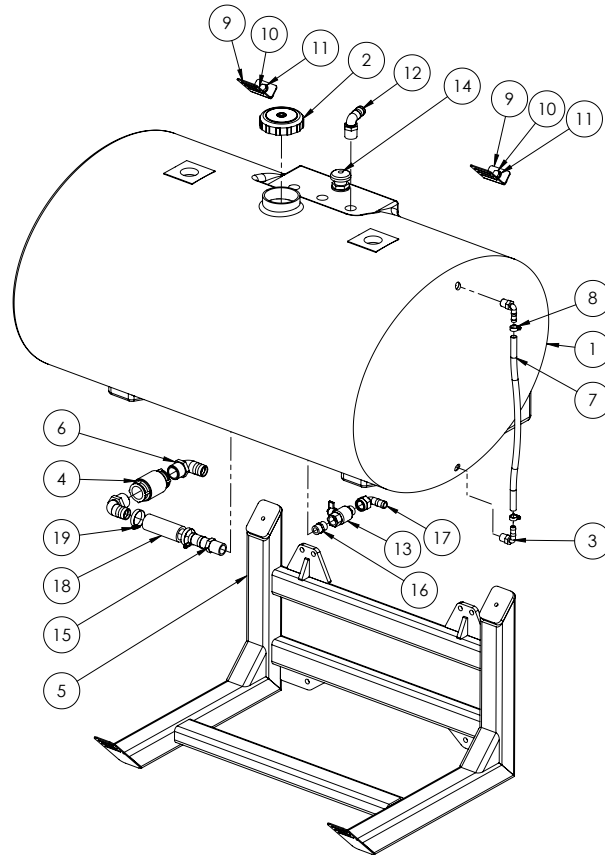

### Rinse Water Tank & Frame to suit 5200L

Continued over page

## Rinse Water Tank & Frame 5200L

Pre Assembled flush tank 300L - GA4903505

ITEM NO.	PART NUMBER	DESCRIPTION	QTY.
1	GA5070015	Tank - Rinse water CCSP	1
	GA4654370	Rinse tank and DCI frame 07 SP - shown	1
2	GA4658970	Rinse Tank Frame - No DCI mounts	1
	GA4658915	Rinse tank frame - suit dual product	1
3	F70127A	50mm Tank Strap Bracket	2
4	GA5000117	Washer 10mm SS Heavy duty	4
5	GA5065455	Bolt Gr8.8 M10x30	2
6	GA5000141	M10 Nyloc Nut	2
7	GA5000469	1/2" SS hose clamp	2
8	RN125100	Reducing Nipple - 1 1/4" to 1"	1
9	GA5017361	Non return valve 1-1/4"	1
10	HB125	1-1/4" MPT X 1-1/4" Hose Shank	1
11	HB100	Hose Barb 1"	1
12	352022	Small Lid D255 c/w Breather	1
13	HOS12Sight	12mm Sight Tube Hose - 760 Long	1
14	HB050-90	Hose Barb Elbow 1/2	2
15	GA5003859	50mm Tank Strap - Cut 2300 Long (not shown)	1

## Rinse Water Tank & Frame to suit 6000L

ITEM NO.	PART NUMBER	DESCRIPTION	QTY.
1	GA5069961	Tank 520L Side SP Black	1
2	354230	Lid	1
3	HB050-90	Hose Barb Elbow 1/2	2
4	GA5017361	Non return valve 1-1/4"	1
5	GA4658936	Tank Cradle Fresh Water 520L Black	1
6	HB125-90	90° Poly Hose Barb Elbow 1 1/4	2
7	HOS12WSIGHT	Hose Sight Tube 550mm	1
8	GA5000469	1/2" SS hose clamp	2
9	F70127A	50mm Tank Strap Bracket	2
10	GA5011239	M12x50 bolt GR8.8	2
11	GA5000577	M12 SS HD Washer	2
12	HB100-90	Hose barb 90 degree 1" Banjo	1
13	GA5018315	Ball Valve 20.mm MF Butterfly	1
14	504203	Labyrinth Breather Valve	1
15	HB100-125	1-1/4" MPT X 1-1/4" Hose Shank	1
16	NIP075-SH	Short nipple 3/4"	1
17	HBF075-90	Elbow female 3/4" Banjo	1
18	HOS32S	Suction Hose	1
19	GA5002873	1.5" SS hose clamp	2