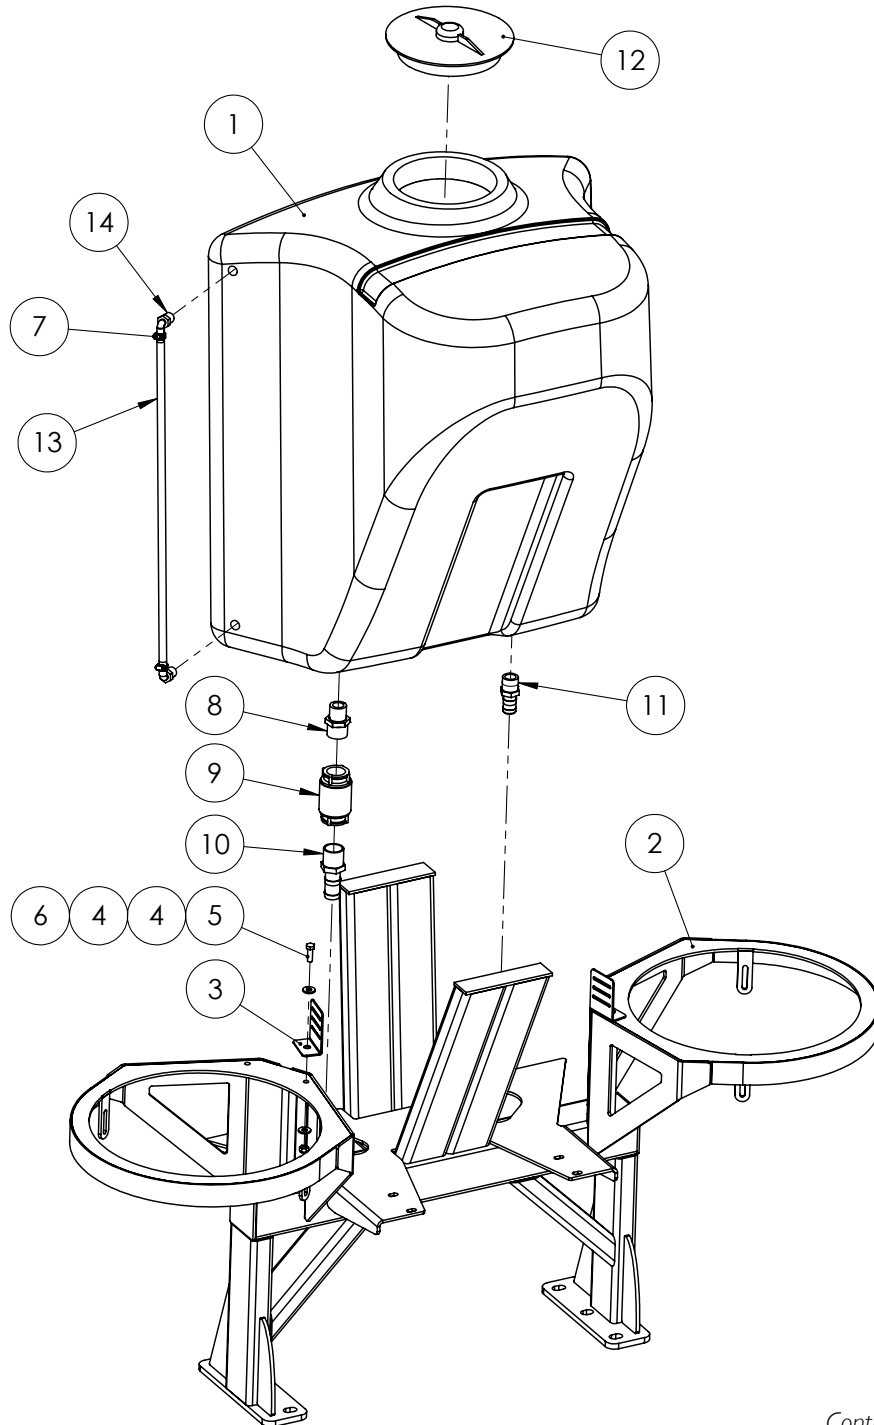

## FLUSH TANK

### Rinse Water Tank & Frame to suit 5200L

Continued over page

## Rinse Water Tank & Frame 5200L

Pre Assembled flush tank 300L - GA4903505

ITEM NO.	PART NUMBER	DESCRIPTION	QTY.
1	GA5070015	Tank - Rinse water CCSP	1
	GA4654370	Rinse tank and DCI frame 07 SP - shown	1
2	GA4658970	Rinse Tank Frame - No DCI mounts	1
	GA4658915	Rinse tank frame - suit dual product	1
3	F70127A	50mm Tank Strap Bracket	2
4	GA5000117	Washer 10mm SS Heavy duty	4
5	GA5065455	Bolt Gr8.8 M10x30	2
6	GA5000141	M10 Nyloc Nut	2
7	GA5000469	1/2" SS hose clamp	2
8	RN125100	Reducing Nipple - 1 1/4" to 1"	1
9	GA5017361	Non return valve 1-1/4"	1
10	HB125	1-1/4" MPT X 1-1/4" Hose Shank	1
11	HB100	Hose Barb 1"	1
12	352022	Small Lid D255 c/w Breather	1
13	HOS12Sight	12mm Sight Tube Hose - 760 Long	1
14	HB050-90	Hose Barb Elbow 1/2	2
15	GA5003859	50mm Tank Strap - Cut 2300 Long (not shown)	1

## Rinse Water Tank & Frame to suit 6000L

ITEM NO.	PART NUMBER	DESCRIPTION	QTY.
1	GA5069961	Tank 520L Side SP Black	1
2	354230	Lid	1
3	HB050-90	Hose Barb Elbow 1/2	2
4	GA5017361	Non return valve 1-1/4"	1
5	GA4658936	Tank Cradle Fresh Water 520L Black	1
6	HB125-90	90° Poly Hose Barb Elbow 1 1/4	2
7	HOS12WSIGHT	Hose Sight Tube 550mm	1
8	GA5000469	1/2" SS hose clamp	2
9	F70127A	50mm Tank Strap Bracket	2
10	GA5011239	M12x50 bolt GR8.8	2
11	GA5000577	M12 SS HD Washer	2
12	HB100-90	Hose barb 90 degree 1" Banjo	1
13	GA5018315	Ball Valve 20.mm MF Butterfly	1
14	504203	Labyrinth Breather Valve	1
15	HB100-125	1-1/4" MPT X 1-1/4" Hose Shank	1
16	NIP075-SH	Short nipple 3/4"	1
17	HBF075-90	Elbow female 3/4" Banjo	1
18	HOS32S	Suction Hose	1
19	GA5002873	1.5" SS hose clamp	2