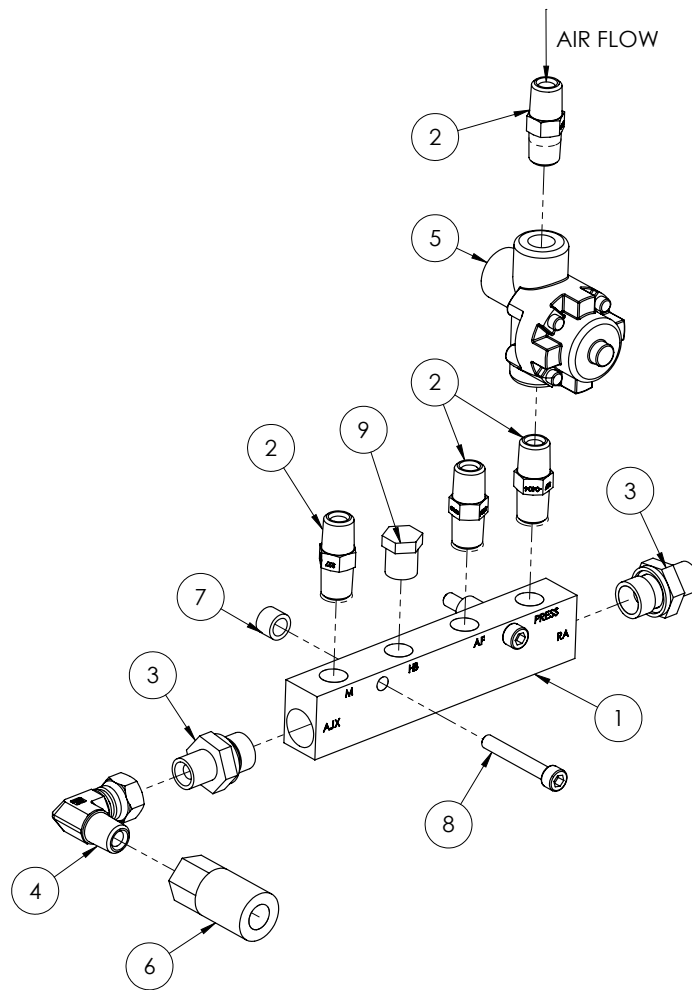

Continued over page

Brake Booster Pod - CA14 Booster

ITEM NO.	PART NUMBER	DESCRIPTION	QTY.
35	GA5000307	M12x30 bolt	2
36	GA5000295	Set screw HT M12 x 25	6
37	GA5012461	M12 Nyloc nut Z/P	1
38	GA5066830	Speed clip M6	16
39	GA5004053	Bolt BHCS S'Steel M6x20	18
40	GA5004447	M6 Spring washer SS	16
41	GA5069965	Star Knob 40 OD M6 x 20	5
42	GA5012999	Pipe Adapter	2
43	GA5007475	Copper Washer 1/2" x 7/8"	2
44	S49-0804	Elbow 90deg M 1/4" x 1/2"	2
45	S25-0404	Elbow 90deg 1/4"M x 1/4"F	2
46	GA5014796	SC3 single check valve 1/4 M/F	2
47	S27-0404	1/4" x 1/4" Steel Nipple	3
48	S49-0808 ryco	1/2" BSPT Male Elbow	1
49	GA5070300	Plug 1/4" Flush Fit	4
50	GA5070305	Plug 1/2" Flush Fit	2
51	GA5017369	Pressure Relief Valve	1
52	GA5069915	Nylon spacer Battery box SP 201 I	1
53	GA5001491	Chain 2mm x 20mm S/S 316	15
54	GA5002077	25mm Key Ring S/S	1
55	GA5003859	Battery Retaining Strap - Cut 670mm Long	1
56	GA5012989	Pinch weld cut 380	2
57	GA5007205	L529 - Clip wiring	2
58	GA5003977	M5x16mm Pan Head SS	2
59	GA5003983	M5 washer ss	2
60	GA5003975	M5 Nyloc nut SS	2

PART NUMBER	MACHINE USED ON
GA4905140	200340 to 200800
	200930 to 201090

BRAKE BOOSTER POD SPARE PARTS	
PART No.	DESCRIPTION
GA5020000	Seal kit - Suit CA14 Master Cylinder

Pneumatic Manifold

ITEM NO.	PART NUMBER	DESCRIPTION	QTY.
1	GA5069195	Manifold Pnuematic-3/8-1/4 2 in 4 out	1
2	S27-0404	Hydraulic adaptor, Nipple, 1/4" BSP x 1/4" BSP	4
3	S75-0406	Nipple 1/4 x 3/8	2
4	S82-0404	Hydraulic adapter, Elbow, 90 degree, 1/4" BSP male x 1/4" BSP female swivel	1
5	GA5013433	Pressure Protection Valve	1
6	200S	FEMALE 1/4 BSPP FEMALE AIR COUPLING	1
7	GA4572280	Crush tube suit sp training seat	2
8	GA5011411	M6 x 40 SHCS	2
9	GA5069335	Plug 1/4" BSPT Brass	1

PART NUMBER	MACHINE USED ON
GA4903750	200810 to 200920

Mounting Detail

ITEM NO.	PART NUMBER	DESCRIPTION	QTY.
1	GA5000587	M12 WASHER	8
2	GA5011263	M12 x 90 bolt	4
3	GA5012461	M12 Nyloc nut Z/P	4