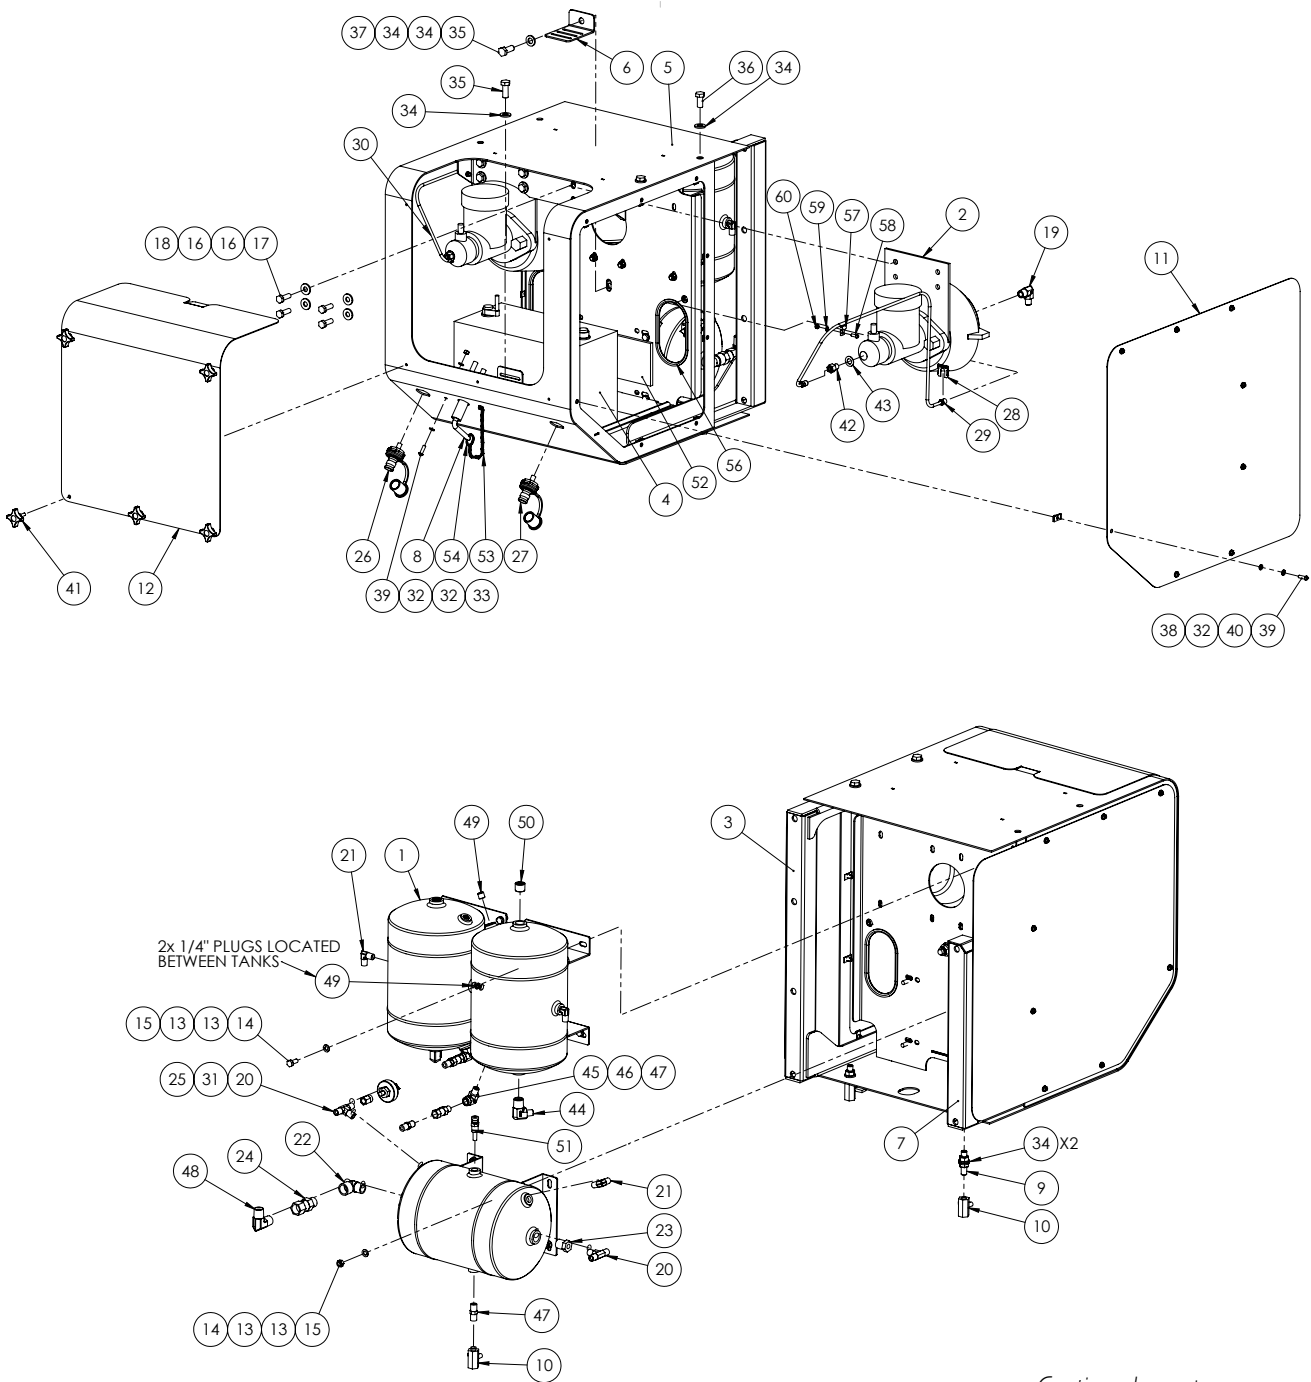

Chapter 4

RH POD

Brake Booster Pod - CA14 Booster

Continued over page

Brake Booster Pod - CA14 Booster

Brake Pod Assembly - GA4905140*

ITEM NO.	PART NUMBER	DESCRIPTION	QTY.
1	GA5070310	Air tank-Protex AT5	3
2	GA5006711	brake booster CA14	2
3	GA4658806	SPCCfront- brake pod support arm -Suit AT5	1
4	GA5066240	Battery Delkor 31-900 t/s QSB	2
5	GA4658080	Brake and air tank POD frame SP 2011	1
6	F70127A	50mm Tank Strap Bracket	2
7	GA4658085	Brake and air tank POD frame mount 2011	1
8	GA5005787	Battery Isolator switch large	1
9	S44-0404	Bulkhead Fitting 1/4 x 1/4	2
10	GA5018321	1/4" Ball valve SS FF	3
11	GA4514573	End cover 09 Cropcruiser DCI Pod full cover	2
12	GA4503490	Cover-Pod, booster air tank SP2011	1
13	GA5003643	Washer 8mm SS HD	24
14	GA5004085	M8x20 bolt	12
15	GA5004917	M8 Nyloc Nut	12
16	GA5000117	Washer 10mm SS Heavy duty	16
17	GA5065455	Bolt Gr8.8 M10x30	8
18	GA5000141	M10 Nyloc Nut	8
19	S49-0604	Elbow 90deg male 3/8" - 1/4"	2
20	S50-040404	Tee 1/4" BSPT	2
21	S49-0404	1/4" 90 Deg Elbow	3
22	GA5048150	1/2" BSPT - 1/2" BSPT male 90o elbow	1
23	S24-0804	Reducing bush 1/2 BSPT x 1/4 BSPT	1
24	GA5014795	SC3 single check valve 1/2 M/F	1
25	GA5011059	Low Pressure Switch	1
26	GA5006383	Jumper Terminal - Positive	1
27	GA5006381	Jumper Terminal - Negative	1
28	GA5010359	Brake Hose Clip	2
29	GA4905130	Brake Line Pod - Front Master	1
30	GA4905135	Brake Line Pod - Rear Master	1
31	GA5069925	1/4" - 1/8" Female Reducing Socket	1
32	GA5004437	M6 SS Washer	20
33	GA5048115	Nut nyloc M6	2
34	GA5000577	M12 SS HD Washer	13

Continued over page