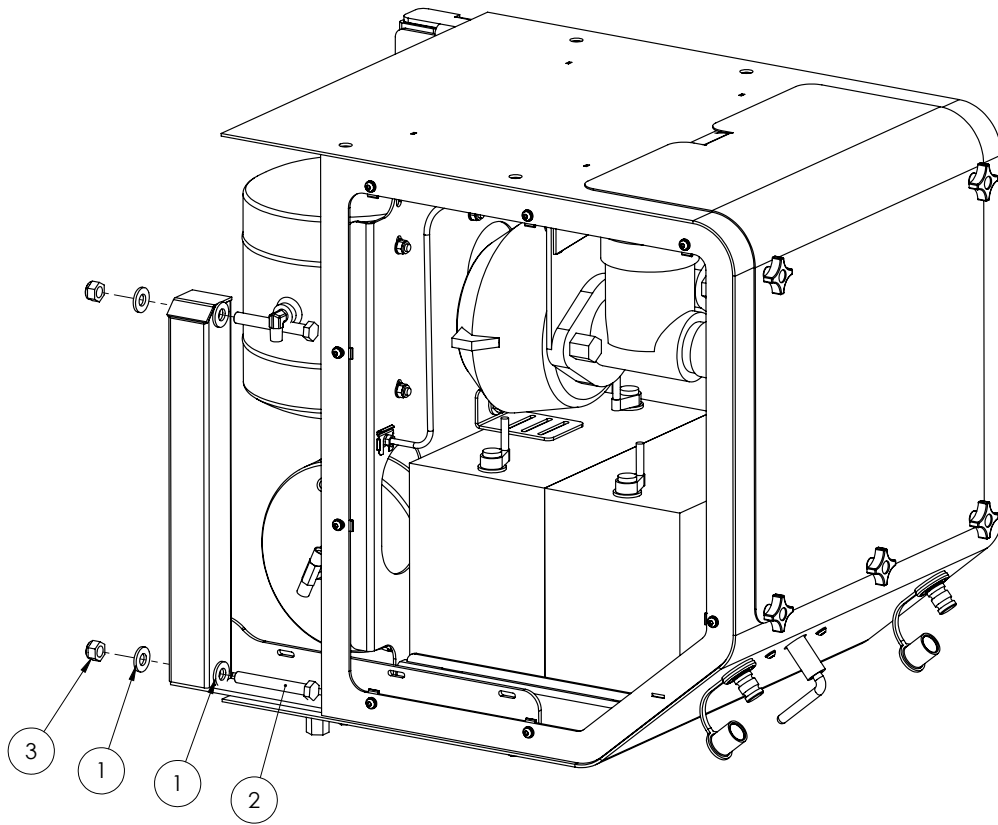

Mounting Detail

ITEM NO.	PART NUMBER	DESCRIPTION	QTY.
1	GA5000587	M12 WASHER	8
2	GA5011263	M12 x 90 bolt	4
3	GA5012461	M12 Nyloc nut Z/P	4