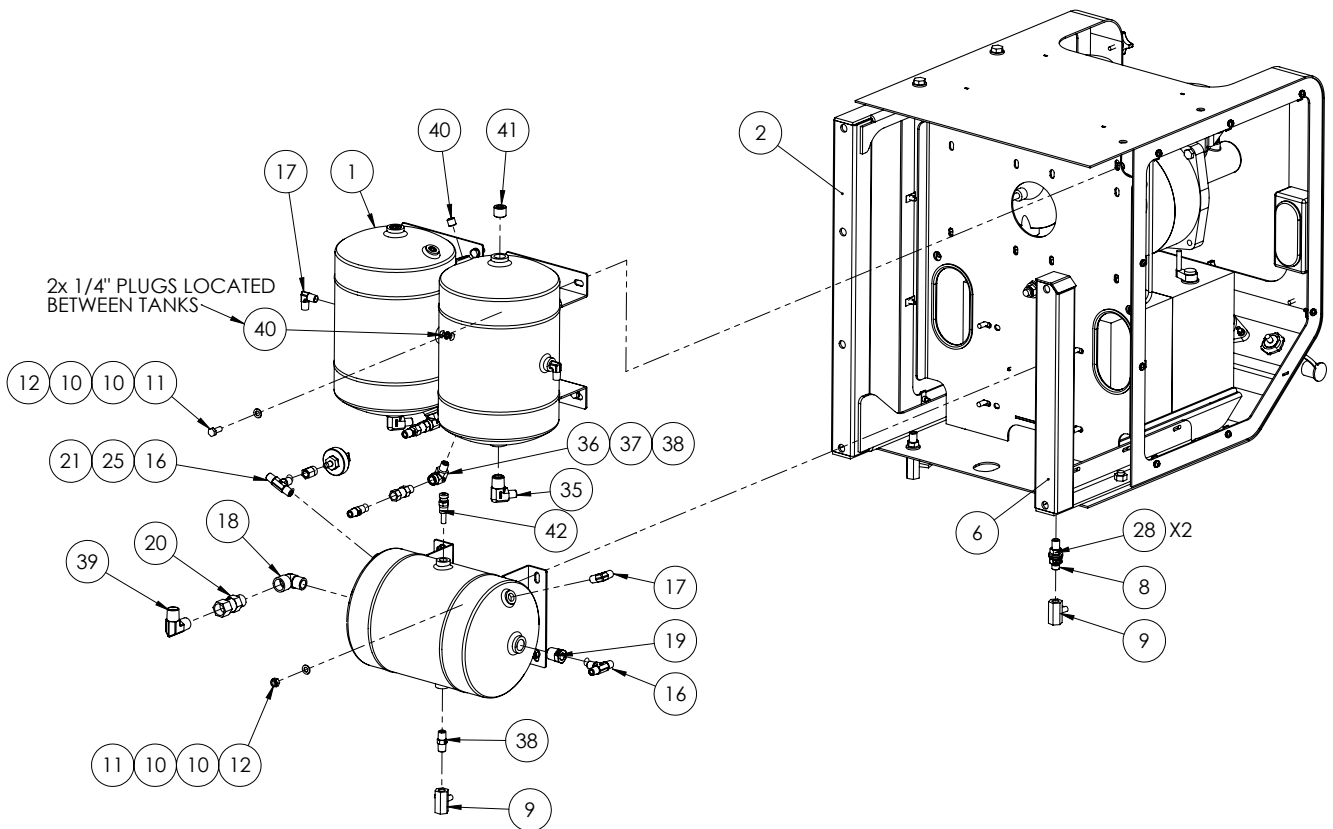

Brake Booster Pod - Catai Booster

Brake Pod Assembly - GA4903750*

Continued over page

Brake Booster Pod - Catai Booster

ITEM NO.	PART NUMBER	DESCRIPTION	QTY.
1	GA5070310	Air tank-Protex AT5	3
2	GA4658806	SPCCfront- brake pod support arm -Suit AT5	1
3	GA5066240	Battery Delkor 31-900 t/s QSB	2
4	GA4658080	Brake and air tank POD frame SP 2011	1
5	F70127A	50mm Tank Strap Bracket	2
6	GA4658085	Brake and air tank POD frame mount 2011	1
7	GA5005787	Battery Isolator switch large	1
8	S44-0404	S44-0404	2
9	GA5018321	1/4" Ball valve SS FF	3
10	GA5003643	Washer 8mm SS HD	24
11	GA5004085	M8x20 bolt	12
12	GA5004917	M8 Nyloc Nut	12
13	GA5000117	Washer 10mm SS Heavy duty	8
14	GA5006161	Bolt M10 x 25 ZP GR8.8	4
15	GA5000141	M10 Nyloc Nut	4
16	S50-040404	S50-040404	2
17	S49-0404	1/4" 90 Deg Elbow	5
18	GA5048150	1/2" BSPT - 1/2" BSPT male 90o elbow	1
19	S24-0804	Hydraulic adaptor, Reducing bush, 1/2" BSPT male x 1/4" BSPT female	1
20	GA5014795	SC3 single check valve 1/2 M/F	1
21	GA5011059	Low Pressure Switch	1
22	GA5006383	Jumper Terminal - Positive	1
23	GA5006381	Jumper Terminal - Negative	1
24	GA5010359	Brake Hose Clip	2
25	GA5069925	1/4" - 1/8" Female Reducing Socket	1
26	GA5004437	M6 SS Washer	20
27	GA5048115	Nut nyloc M6	2
28	GA5000577	M12 SS HD Washer	13
29	GA5000295	Set screw HT M12 x 25	8
30	GA5012461	M12 Nyloc nut Z/P	1
31	GA5066830	Speed clip M6	16
32	GA5004053	Bolt BHCS S'Steel M6x20	18
33	GA5004447	M6 Spring washer SS	16
34	GA5069965	Star Knob 40 OD M6 x 20	5
35	S49-0804	Elbow 90deg M 1/4" x 1/2"	2

Continued over page