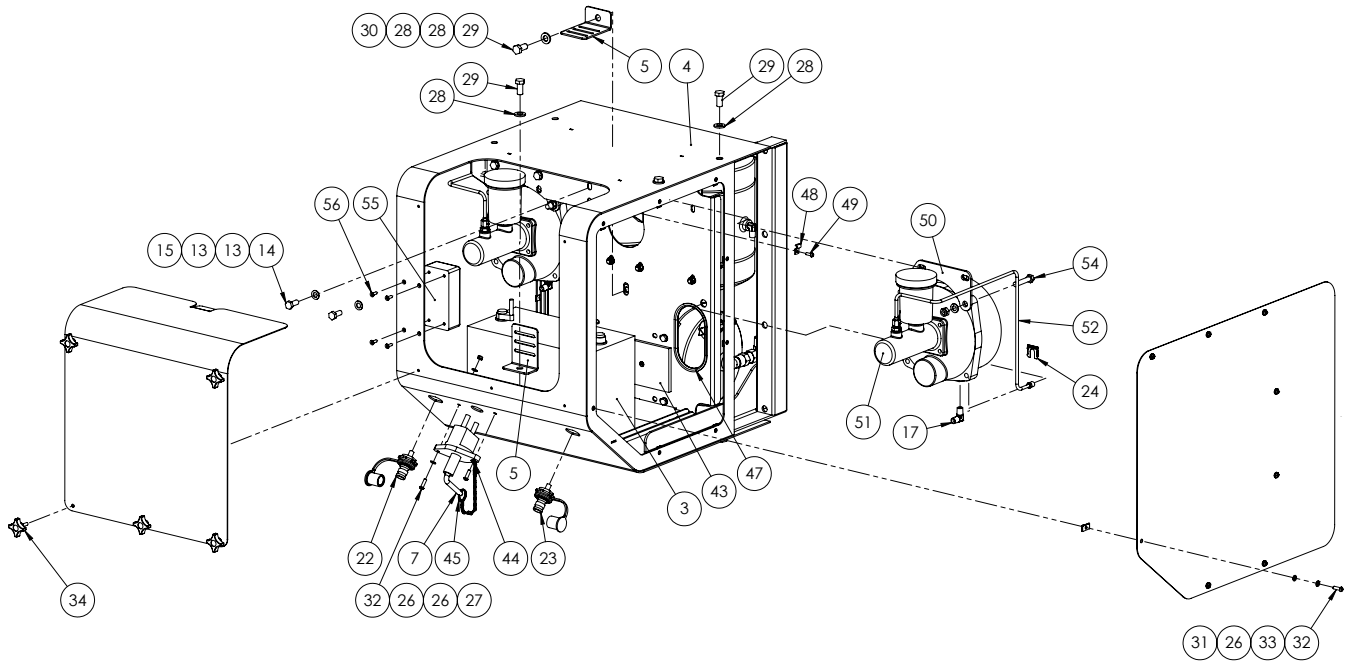

Brake Booster Pod - Catai Booster

Brake Pod Assembly - GA4903750*

Continued over page

Brake Booster Pod - Catai Booster

ITEM NO.	PART NUMBER	DESCRIPTION	QTY.
1	GA5070310	Air tank-Protex AT5	3
2	GA4658806	SPCCfront- brake pod support arm -Suit AT5	1
3	GA5066240	Battery Delkor 31-900 t/s QSB	2
4	GA4658080	Brake and air tank POD frame SP 2011	1
5	F70127A	50mm Tank Strap Bracket	2
6	GA4658085	Brake and air tank POD frame mount 2011	1
7	GA5005787	Battery Isolator switch large	1
8	S44-0404	S44-0404	2
9	GA5018321	1/4" Ball valve SS FF	3
10	GA5003643	Washer 8mm SS HD	24
11	GA5004085	M8x20 bolt	12
12	GA5004917	M8 Nyloc Nut	12
13	GA5000117	Washer 10mm SS Heavy duty	8
14	GA5006161	Bolt M10 x 25 ZP GR8.8	4
15	GA5000141	M10 Nyloc Nut	4
16	S50-040404	S50-040404	2
17	S49-0404	1/4" 90 Deg Elbow	5
18	GA5048150	1/2" BSPT - 1/2" BSPT male 90o elbow	1
19	S24-0804	Hydraulic adaptor, Reducing bush, 1/2" BSPT male x 1/4" BSPT female	1
20	GA5014795	SC3 single check valve 1/2 M/F	1
21	GA5011059	Low Pressure Switch	1
22	GA5006383	Jumper Terminal - Positive	1
23	GA5006381	Jumper Terminal - Negative	1
24	GA5010359	Brake Hose Clip	2
25	GA5069925	1/4" - 1/8" Female Reducing Socket	1
26	GA5004437	M6 SS Washer	20
27	GA5048115	Nut nyloc M6	2
28	GA5000577	M12 SS HD Washer	13
29	GA5000295	Set screw HT M12 x 25	8
30	GA5012461	M12 Nyloc nut Z/P	1
31	GA5066830	Speed clip M6	16
32	GA5004053	Bolt BHCS S'Steel M6x20	18
33	GA5004447	M6 Spring washer SS	16
34	GA5069965	Star Knob 40 OD M6 x 20	5
35	S49-0804	Elbow 90deg M 1/4" x 1/2"	2

Continued over page