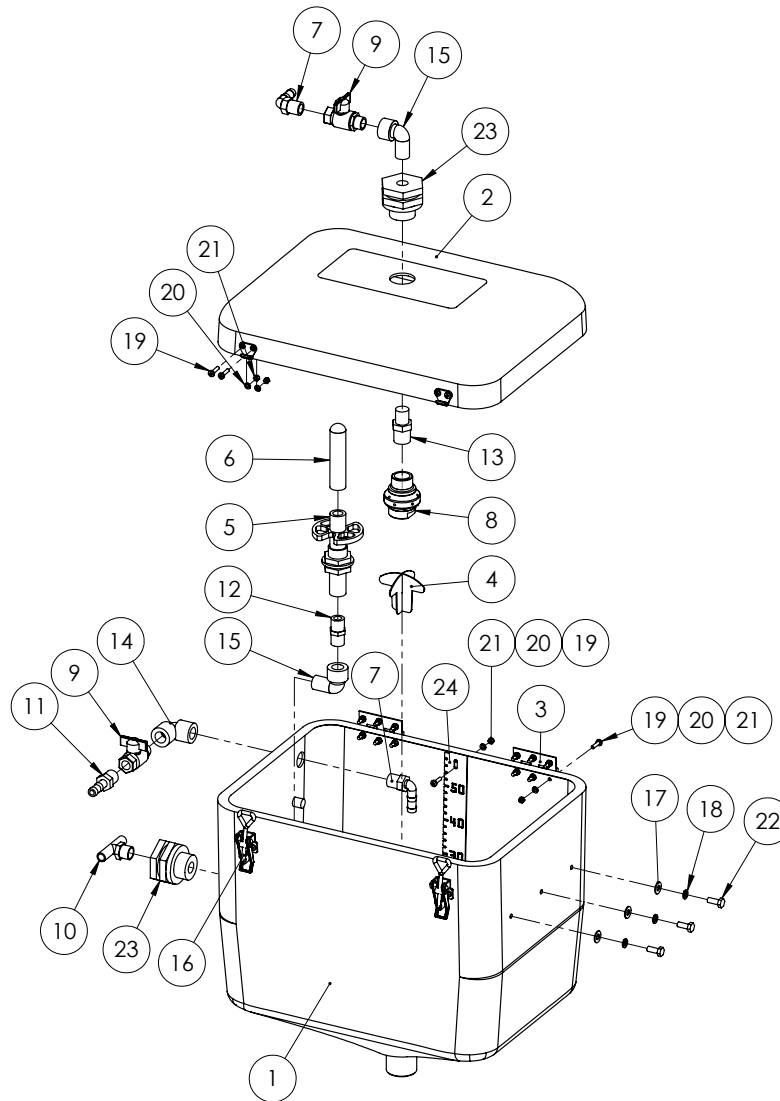

Chapter 8

INDUCTION HOPPER

Fully Assembled 60L Hopper - GA4900381-60-CC

ITEM NO.	PART NUMBER	DESCRIPTION	QTY.
1	GA4903049-60C	Hopper Frame - Suit SP	1
2	GA4903113	Induction Hopper Tank 60L - Suit SP	1
3	GA4903105	Induction Hopper Bottom	1

Hopper Tank

Hopper Tank - GA4903113

ITEM NO.	PART NUMBER	DESCRIPTION	QTY.
1	GA5070040	Hopper tank - 07 Advance 65L	1
2	GA5070045	Hopper lid - 07 Advance 65L	2
3	GA5006661	Hinge 76mm Butt Hinge SS	2
4	GA4657115	Induction hopper anti vortex cross	1
5	510100	Push down valve	1
6	510110	Tank Rinsing Nozzle 1/2" F thread	1
7	HB050-90	Hose Barb Elbow 1/2	2
8	L033A	Tank Rinsing Spray Nozzle	1
9	GA5020615	1/2" ball valve	2
10	T12T	barb male tee (1 x 1/2" thread, 2 x 1/2" barbs)	1
11	HB050	1/2" Hose Barb	1
12	NIP-050-SH	1/2" Short Poly Nipple	1

Hopper Tank

ITEM NO.	PART NUMBER	DESCRIPTION	QTY.
13	RN-050-075	Reducing Nipple 1/2" x 3/4"	1
14	EL050-90	1/2" Female to Female Elbow	1
15	SL050-90	1/2" Street Elbow	2
16	GA5007071	Latch Chemical Induction Hopper Lid	2
17	GA5004883	Washer 8mm HD	6
18	GA5004919	M8 Spring washer SS	6
19	GA5003976	M5 x 20mm Pan head Screw	23
20	GA5003983	M5 washer ss	23
21	GA5003975	M5 Nyloc nut SS	23
22	GA5004085	M8x20 bolt	6
23	TF050	1/2" Poly Bulkhead	2
24	GA4522296	Hopper level indicator 65L	1

Hopper Tank - Bottom

Hopper Tank Bottom - GA4903105

ITEM NO.	PART NUMBER	DESCRIPTION	QTY.
1	L056A	Hopper Bottom	1
2	GA5018315	Ball Valve Male / Female TEE 3/4"	1
3	HB075-90	Elbow male 3/4"	1
4	L057A	Hopper jet tapered 7mm	1
5	SL100-90	Street Elbow 1" Poly	1
6	HB100-90	Hose barb 90 degree 1" Banjo	1
7	UV150FP	Ball Valve Banjo 1 1/2"	1