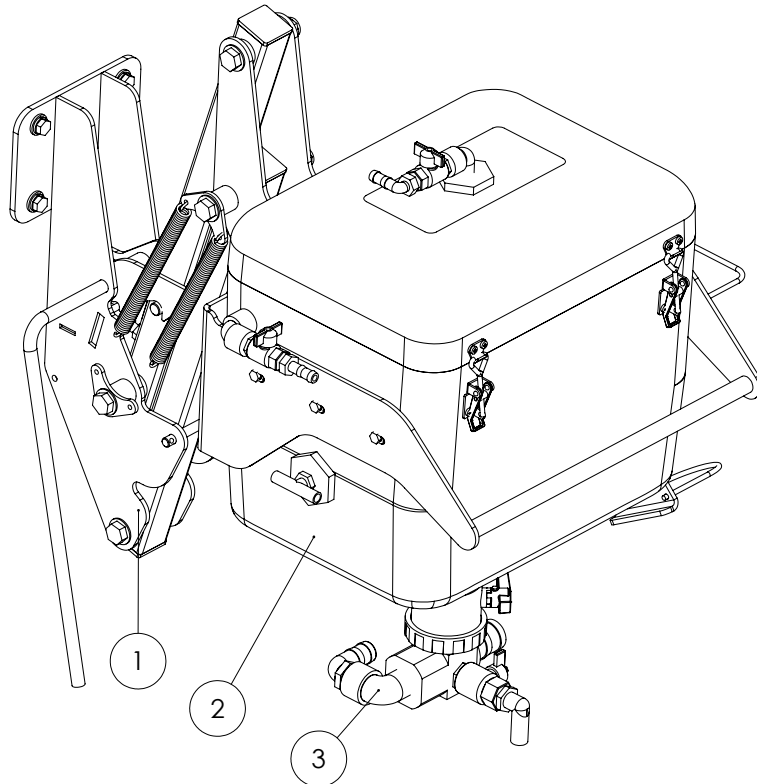

Chapter 8

INDUCTION HOPPER

Fully Assembled 60L Hopper - GA4900381-60-CC

ITEM NO.	PART NUMBER	DESCRIPTION	QTY.
1	GA4903049-60C	Hopper Frame - Suit SP	1
2	GA4903113	Induction Hopper Tank 60L - Suit SP	1
3	GA4903105	Induction Hopper Bottom	1

Hopper Tank

Hopper Tank - GA4903113

ITEM NO.	PART NUMBER	DESCRIPTION	QTY.
1	GA5070040	Hopper tank - 07 Advance 65L	1
2	GA5070045	Hopper lid - 07 Advance 65L	2
3	GA5006661	Hinge 76mm Butt Hinge SS	2
4	GA4657115	Induction hopper anti vortex cross	1
5	510100	Push down valve	1
6	510110	Tank Rinsing Nozzle 1/2" F thread	1
7	HB050-90	Hose Barb Elbow 1/2	2
8	L033A	Tank Rinsing Spray Nozzle	1
9	GA5020615	1/2" ball valve	2
10	T12T	barb male tee (1 x 1/2" thread, 2 x 1/2" barbs)	1
11	HB050	1/2" Hose Barb	1
12	NIP-050-SH	1/2" Short Poly Nipple	1

Hopper Tank

ITEM NO.	PART NUMBER	DESCRIPTION	QTY.
13	RN-050-075	Reducing Nipple 1/2" x 3/4"	1
14	EL050-90	1/2" Female to Female Elbow	1
15	SL050-90	1/2" Street Elbow	2
16	GA5007071	Latch Chemical Induction Hopper Lid	2
17	GA5004883	Washer 8mm HD	6
18	GA5004919	M8 Spring washer SS	6
19	GA5003976	M5 x 20mm Pan head Screw	23
20	GA5003983	M5 washer ss	23
21	GA5003975	M5 Nyloc nut SS	23
22	GA5004085	M8x20 bolt	6
23	TF050	1/2" Poly Bulkhead	2
24	GA4522296	Hopper level indicator 65L	1

Hopper Tank - Bottom

Hopper Tank Bottom - GA4903105

ITEM NO.	PART NUMBER	DESCRIPTION	QTY.
1	L056A	Hopper Bottom	1
2	GA5018315	Ball Valve Male / Female TEE 3/4"	1
3	HB075-90	Elbow male 3/4"	1
4	L057A	Hopper jet tapered 7mm	1
5	SL100-90	Street Elbow 1" Poly	1
6	HB100-90	Hose barb 90 degree 1" Banjo	1
7	UV150FP	Ball Valve Banjo 1 1/2"	1