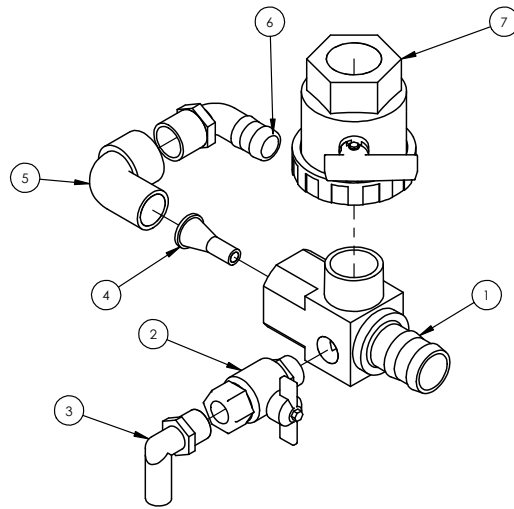

Chapter 8

INDUCTION HOPPER

Fully Assembled 60L Hopper - GA4900381-60-CC

ITEM NO.	PART NUMBER	DESCRIPTION	QTY.
1	GA4903049-60C	Hopper Frame - Suit SP	1
2	GA4903113	Induction Hopper Tank 60L - Suit SP	1
3	GA4903105	Induction Hopper Bottom	1

Hopper Tank

Hopper Tank - GA4903113

ITEM NO.	PART NUMBER	DESCRIPTION	QTY.
1	GA5070040	Hopper tank - 07 Advance 65L	1
2	GA5070045	Hopper lid - 07 Advance 65L	2
3	GA5006661	Hinge 76mm Butt Hinge SS	2
4	GA4657115	Induction hopper anti vortex cross	1
5	510100	Push down valve	1
6	510110	Tank Rinsing Nozzle 1/2" F thread	1
7	HB050-90	Hose Barb Elbow 1/2	2
8	L033A	Tank Rinsing Spray Nozzle	1
9	GA5020615	1/2" ball valve	2
10	T12T	barb male tee (1 x 1/2" thread, 2 x 1/2" barbs)	1
11	HB050	1/2" Hose Barb	1
12	NIP-050-SH	1/2" Short Poly Nipple	1

Hopper Tank

ITEM NO.	PART NUMBER	DESCRIPTION	QTY.
13	RN-050-075	Reducing Nipple 1/2" x 3/4"	1
14	EL050-90	1/2" Female to Female Elbow	1
15	SL050-90	1/2" Street Elbow	2
16	GA5007071	Latch Chemical Induction Hopper Lid	2
17	GA5004883	Washer 8mm HD	6
18	GA5004919	M8 Spring washer SS	6
19	GA5003976	M5 x 20mm Pan head Screw	23
20	GA5003983	M5 washer ss	23
21	GA5003975	M5 Nyloc nut SS	23
22	GA5004085	M8x20 bolt	6
23	TF050	1/2" Poly Bulkhead	2
24	GA4522296	Hopper level indicator 65L	1

Hopper Tank - Bottom

Hopper Tank Bottom - GA4903105

ITEM NO.	PART NUMBER	DESCRIPTION	QTY.
1	L056A	Hopper Bottom	1
2	GA5018315	Ball Valve Male / Female TEE 3/4"	1
3	HB075-90	Elbow male 3/4"	1
4	L057A	Hopper jet tapered 7mm	1
5	SL100-90	Street Elbow 1" Poly	1
6	HB100-90	Hose barb 90 degree 1" Banjo	1
7	UV150FP	Ball Valve Banjo 1 1/2"	1