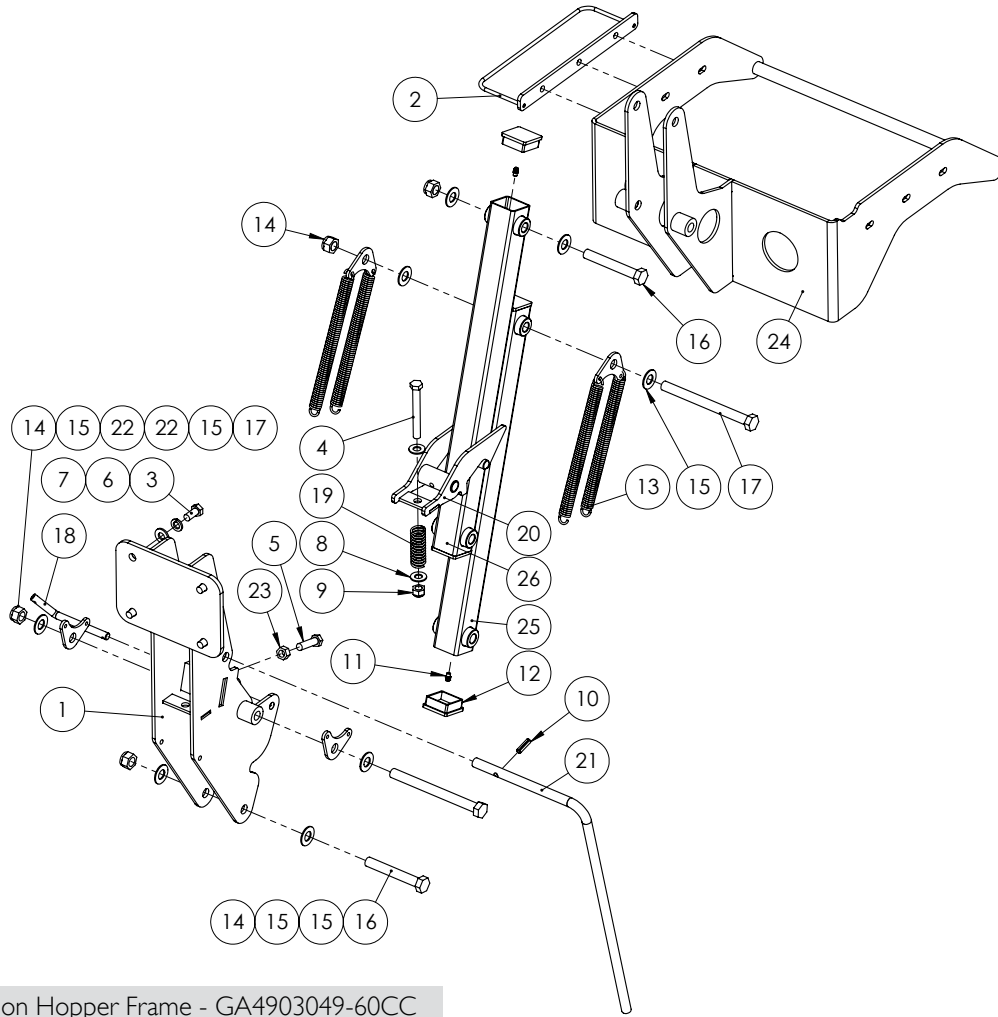

Hopper Tank

ITEM NO.	PART NUMBER	DESCRIPTION	QTY.
13	RN-050-075	Reducing Nipple 1/2" x 3/4"	1
14	EL050-90	1/2" Female to Female Elbow	1
15	SL050-90	1/2" Street Elbow	2
16	GA5007071	Latch Chemical Induction Hopper Lid	2
17	GA5004883	Washer 8mm HD	6
18	GA5004919	M8 Spring washer SS	6
19	GA5003976	M5 x 20mm Pan head Screw	23
20	GA5003983	M5 washer ss	23
21	GA5003975	M5 Nyloc nut SS	23
22	GA5004085	M8x20 bolt	6
23	TF050	1/2" Poly Bulkhead	2
24	GA4522296	Hopper level indicator 65L	1

Hopper Tank - Bottom

Hopper Tank Bottom - GA4903105

ITEM NO.	PART NUMBER	DESCRIPTION	QTY.
1	L056A	Hopper Bottom	1
2	GA5018315	Ball Valve Male / Female TEE 3/4"	1
3	HB075-90	Elbow male 3/4"	1
4	L057A	Hopper jet tapered 7mm	1
5	SL100-90	Street Elbow 1" Poly	1
6	HB100-90	Hose barb 90 degree 1" Banjo	1
7	UV150FP	Ball Valve Banjo 1 1/2"	1

Hopper Frame

Induction Hopper Frame - GA4903049-60CC

ITEM NO.	PART NUMBER	DESCRIPTION	QTY.
1	GA4657560	CCSP Hopper Mounting Assembly	1
2	GA4659155	Hose guide bracket SP Hopper 201 I	1
3	GA5000295	Set screw HT M12 x 25	4
4	GA5000259	M12x100 Bolt	1
5	GA5000327	Set Screw M12 x 45 ZP GR8.8	1
6	GA5000575	M12 Spring washer SS	4
7	GA5000587	M12 WASHER	4
8	GA5000587	Washer HD ZP 12mm	2
9	GA5012461	M12 Nyloc nut Z/P	1
10	GA5075130	Roll pin M8 x 30mm coated	1
11	GA5012203	Grease Nipple 1/4" UNF Short	4
12	GA5003783	50x50mm 0.8-2.5 Insert Cap	4
13	GA5007073	Chemical Induction Hopper Spring	4
14	GA5001029	M16 Nyloc nut	4
15	GA5001009	M16 washer Zink coated - use GA5001043	8
16	GA5000855	Bolt M16 x 110 ZP GR8.8	2