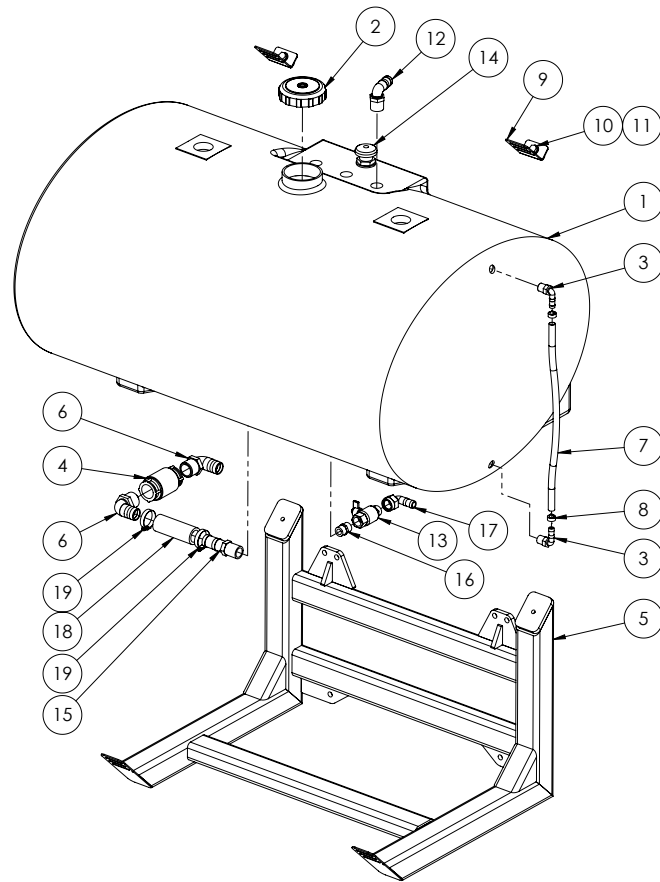

Rinse Water Tank & Frame to suit 6000L

ITEM NO.	PART NUMBER	DESCRIPTION	QTY.
1	GA5069961	Tank, 520L, Fresh Water SP Black, Bare	1
2	354230	Lid, Diameter 113mm, With breather	1
3	HB050-90	Hose barb, Elbow, 90 degree, 1/2" male thread x 1/2" hose	2
4	GA5017361	Valve non-return 1 1/4"	1
5	GA4658936	Fresh Water Tank Frame 520L	1
6	HB125-90	Hose barb, Elbow, 90 degree, 1 1/4" male thread x 1 1/4" hose	2
7	HOS12WSIGHT	Hose, 12mm, Clear, Wire reinforced	1
8	GA5007231	Hose clamp, Cobra type, 1/2"	2
9	F70127A	Bracket, Tank strap, 50mm	2
10	GA5011239	Bolt, M12 x 50, ZP GR 8.8	2
11	GA5000577	Washer 12mm Flat SS Heavy Duty	2
12	HB100-90	Hose barb, Elbow, 90 degree, 1" male x 1" hose, Banjo	1
13	GA5018315	Valve, Ball, 20mm male & female thread, Black Butterfly handle	1
14	504203	Breather valve, Labyrinth type, 1" male thread, Arag	1
15	HB100-125	Hose barb, Straight, 1" male thread x 1 1/4" hose, Banjo	1
16	NIP075SH	Nipple, 3/4" male x 3/4" male, Short, Banjo	1
17	HBF075-90	Hose barb, Elbow, 90 degree, 3/4" female thread x 3/4" hose	1
18	HOS32S	Hose, Suction, 32mm, Wire reinforced	1
19	GA5002873	Hose Clamp, 1 1/2", SS (32-50/12W)	2