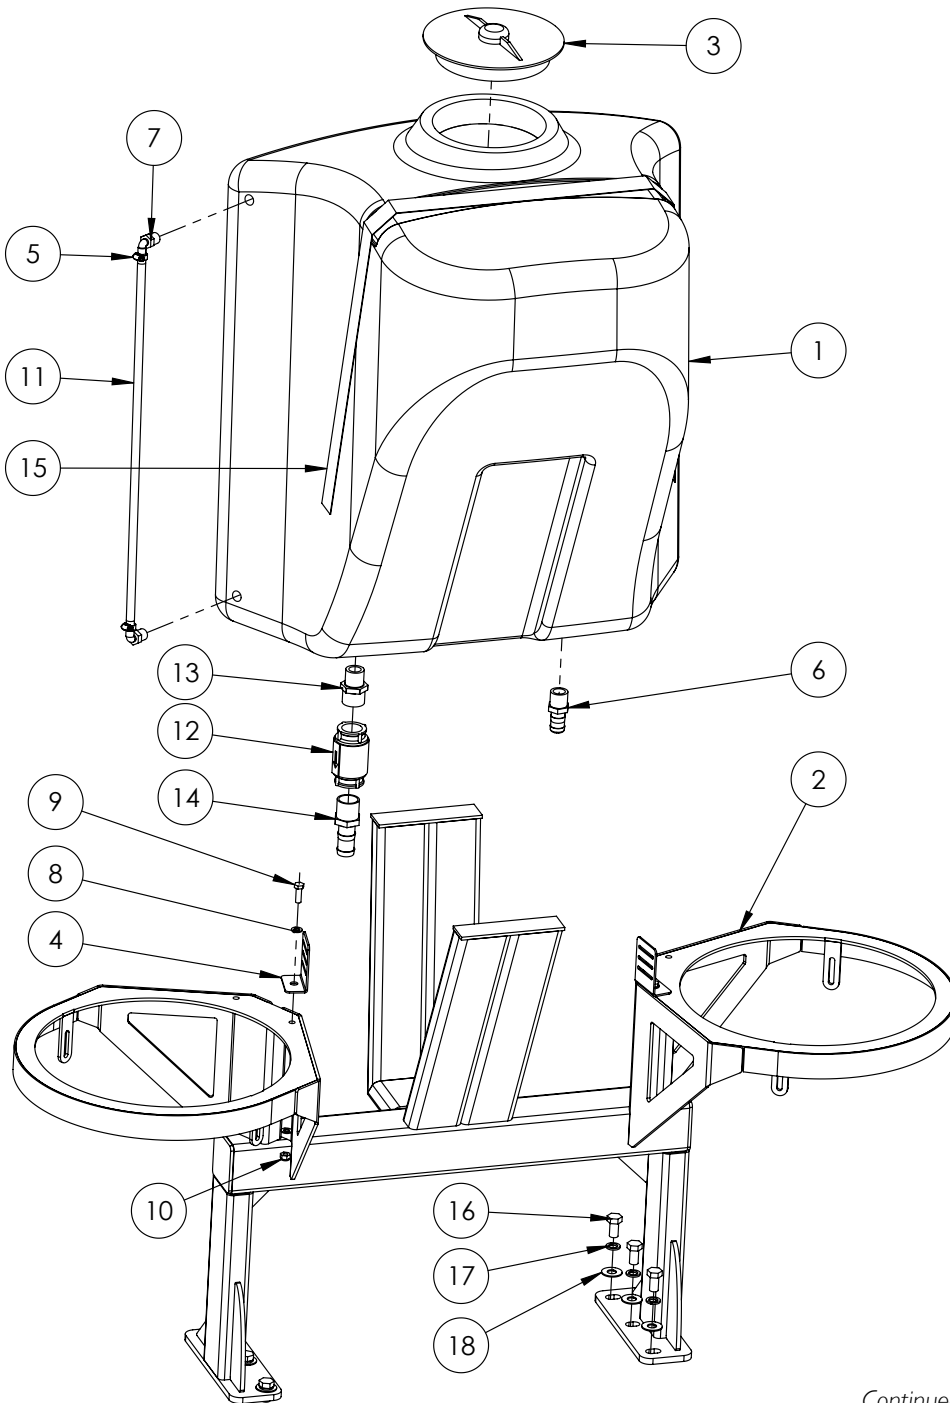

Chapter 3

FLUSH TANK

Rinse Water Tank & Frame to suit 5200L

Continued over page

Rinse Water Tank & Frame to suit 5200L

GA4903505 Pre-assembled flush tank 300L

ITEM NO.	PART NUMBER	DESCRIPTION	QTY.
1	GA5070015	Tank, 300L, fresh water crop cruiser, Bare	1
	GA4654370	Rinse tank and DCI frame	1
2	GA4658970	Rinse tank frame CCSP No DCI mounts SWB	1
	GA4658915	Rinse Tank Frame to suit Dual Product	1
3	352022	Small lid, Diameter 255mm, With breather, ARAG	1
4	F70127A	Bracket, Tank strap, 50mm	2
5	GA5000469	Hose clamp, 1/2", SS, 12-20/9W3	2
6	HB100	Hose barb, Straight, 1" male thread x 1" hose, Banjo	1
7	HB050-90	Hose barb, Elbow, 90 degree, 1/2" male thread x 1/2" hose	2
8	GA5000117	Washer 10mm Flat SS Heavy Duty	4
9	GA5065455	Bolt M10 x 30 ZP GR8.8	2
10	GA5000141	Nut M10 Nyloc ZP	2
11	HOS12Sight	Hose, Clear, 12mm, Sight tube	1
12	GA5017361	Valve non-return 1 1/4"	1
13	RN125100	Reducing nipple, 1 1/4" thread x 1" thread, Banjo	1
14	HB125	Hose barb, Straight, 1 1/4" male thread x 1 1/4" hose, Banjo	1
15	GA5003859	Strap, Tank, 50mm, Goldacres branded, Cut 2300mm long	2
16	GA5000911	Bolt M16 x 30 ZP GR8.8	6
17	GA5001051	Washer 16mm Spring SS	6
18	GA5001043	Washer 16mm Flat SS HD	6