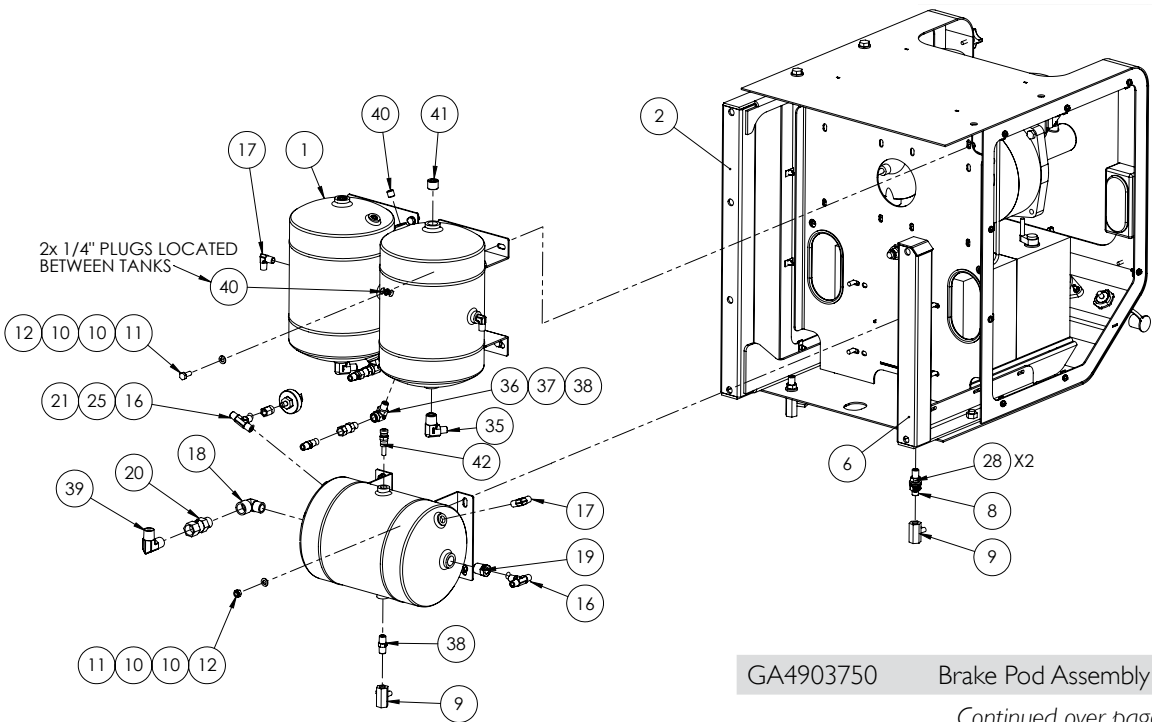

Chapter 4

RH POD

Brake Booster Pod - Catai Booster

GA4903750 Brake Pod Assembly

Continued over page

Brake Booster Pod - Catai Booster

ITEM NO.	PART NUMBER	DESCRIPTION	QTY.
1	GA5070310	Air tank, Large, Suit Crop Cruiser brake pod	3
2	GA4658806	Brake pod support arm -Suit AT5	1
3	GA5066240	Battery, Delkor 31-900, 900 CCA	2
4	GA4658080	Pod frame, Brake and Air tanks	1
5	F70127A	Bracket, Tank strap, 50mm	2
6	GA4658085	Mount arm, Brake Pod boom rest side	1
7	GA5005787	Battery isolator switch large	1
8	S44-0404	Hydraulic adaptor, Bulkhead nipple, 1/4" BSP male x 1/4" BSP male	2
9	GA5018321	Valve, Ball, 1/4" female thread inlet / outlet, Lever handle, SS	3
10	GA5003643	Washer 8mm Flat SS Heavy Duty	24
11	GA5004085	Bolt M8 x 20 ZP GR8.8	12
12	GA5004917	Nut M8 Nyloc ZP	12
13	GA5000117	Washer 10mm Flat SS Heavy Duty	8
14	GA5006161	Bolt M10 x 25 ZP GR8.8	4
15	GA5000141	Nut M10 Nyloc ZP	4
16	S50-040404	Hydraulic adaptor, Tee, 1/4" BSP male x 1/4" BSP male x 1/4" BSP male	2
17	S49-0404	Hydraulic coupling, Elbow, 90 degree, 1/4" BSPT male x 1/4" BSPT male	5
18	GA5048150	Plumbing adaptor, Elbow, 90 degree, 1/2" male thread x 1/2" female thread, Cast	1
19	S24-0804	Hydraulic adaptor, Reducing bush, 1/2" BSPT male x 1/4" BSPT female	1
20	GA5014795	SC3 single check valve 1/2" Male / Female	1
21	GA5011059	Pressure switch, Low air, 55 PSI actuation, SPDT, 1/8"	1
22	GA5006383	Battery Jumper Stud Positive	1
23	GA5006381	Battery Jumper Stud Negative	1
24	GA5010359	Clip for brake hose	2
25	GA5069925	1/4" - 1/8" BSPT female reducing socket	1
26	GA5004437	Washer 6mm Flat SS	20
27	GA5048115	Nut M6 Nyloc ZP	2
28	GA5000577	Washer 12mm Flat SS Heavy Duty	13
29	GA5000295	Set Screw M12 x 25 ZP GR8.8	8
30	GA5012461	Nut M12 Nyloc ZP	1
31	GA5066830	Speed clip M6	16
32	GA5004053	BHCS M6 x 20 SS	18
33	GA5004447	Washer, 6mm, Spring, SS	16
34	GA5069965	Star Knob 40 OD, M6 x 20mm	5

Continued over page