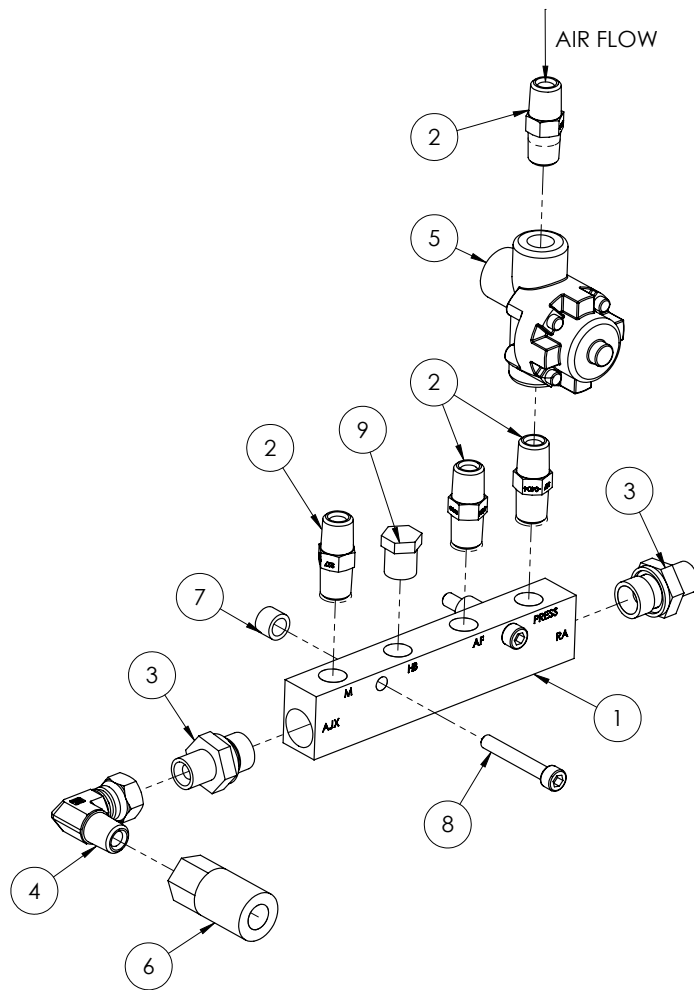

Mounting Detail

ITEM NO.	PART NUMBER	DESCRIPTION	QTY.
1	GA5000577	Washer 12mm Flat SS Heavy Duty	8
2	GA5011263	Bolt M12 x 90 ZP GR8.8	4
3	GA5012461	Nut M12 Nyloc ZP	4

Pneumatic Manifold

ITEM NO.	PART NUMBER	DESCRIPTION	QTY.
1	GA5069195	Manifold Pneumatic, 3/8"- 1/4", 2 in 4 out	1
2	S27-0404	Hydraulic adaptor, Nipple, 1/4" BSP x 1/4" BSP	4
3	S75-0406	Hydraulic adaptor, Nipple, 1/4" BSP x 3/8" BSP with o-ring	2
4	S82-0404	Hydraulic adapter, Elbow, 90 degree, 1/4" BSP male x 1/4" BSP female swivel	1
5	GA5013433	Pressure protection valve	1
6	200S	Female 1/4" BSPP female air coupling	1
7	GA4572280	Crush tube, 11.8 OD x 8 ID x 8.5mm long	2
8	GA5011411	SHCS M6 x 40 ZP GR12.9	2
9	GA5069335	Plug, 1/4" BSPT male thread, Brass	1