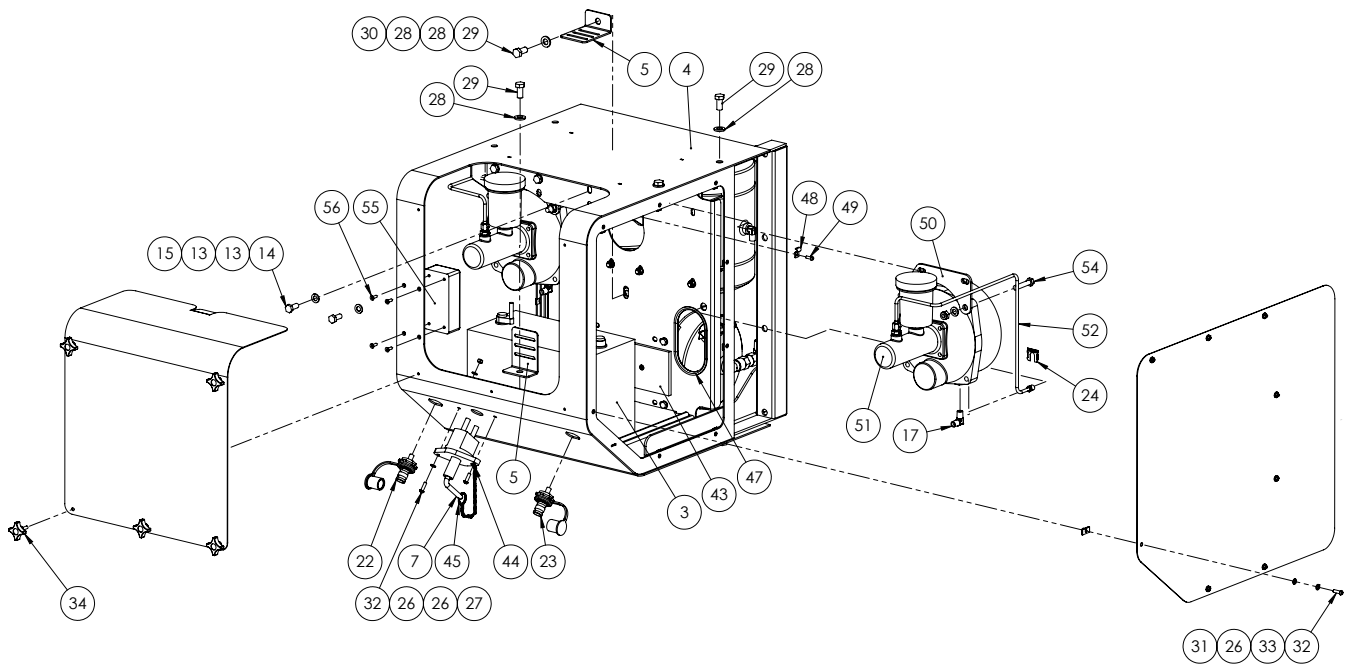

Chapter 4

RH POD

Brake Booster Pod - Catai Booster

GA4903750 Brake Pod Assembly

Continued over page

Brake Booster Pod - Catai Booster

ITEM NO.	PART NUMBER	DESCRIPTION	QTY.
1	GA5070310	Air tank, Large, Suit Crop Cruiser brake pod	3
2	GA4658806	Brake pod support arm -Suit AT5	1
3	GA5066240	Battery, Delkor 31-900, 900 CCA	2
4	GA4658080	Pod frame, Brake and Air tanks	1
5	F70127A	Bracket, Tank strap, 50mm	2
6	GA4658085	Mount arm, Brake Pod boom rest side	1
7	GA5005787	Battery isolator switch large	1
8	S44-0404	Hydraulic adaptor, Bulkhead nipple, 1/4" BSP male x 1/4" BSP male	2
9	GA5018321	Valve, Ball, 1/4" female thread inlet / outlet, Lever handle, SS	3
10	GA5003643	Washer 8mm Flat SS Heavy Duty	24
11	GA5004085	Bolt M8 x 20 ZP GR8.8	12
12	GA5004917	Nut M8 Nyloc ZP	12
13	GA5000117	Washer 10mm Flat SS Heavy Duty	8
14	GA5006161	Bolt M10 x 25 ZP GR8.8	4
15	GA5000141	Nut M10 Nyloc ZP	4
16	S50-040404	Hydraulic adaptor, Tee, 1/4" BSP male x 1/4" BSP male x 1/4" BSP male	2
17	S49-0404	Hydraulic coupling, Elbow, 90 degree, 1/4" BSPT male x 1/4" BSPT male	5
18	GA5048150	Plumbing adaptor, Elbow, 90 degree, 1/2" male thread x 1/2" female thread, Cast	1
19	S24-0804	Hydraulic adaptor, Reducing bush, 1/2" BSPT male x 1/4" BSPT female	1
20	GA5014795	SC3 single check valve 1/2" Male / Female	1
21	GA5011059	Pressure switch, Low air, 55 PSI actuation, SPDT, 1/8"	1
22	GA5006383	Battery Jumper Stud Positive	1
23	GA5006381	Battery Jumper Stud Negative	1
24	GA5010359	Clip for brake hose	2
25	GA5069925	1/4" - 1/8" BSPT female reducing socket	1
26	GA5004437	Washer 6mm Flat SS	20
27	GA5048115	Nut M6 Nyloc ZP	2
28	GA5000577	Washer 12mm Flat SS Heavy Duty	13
29	GA5000295	Set Screw M12 x 25 ZP GR8.8	8
30	GA5012461	Nut M12 Nyloc ZP	1
31	GA5066830	Speed clip M6	16
32	GA5004053	BHCS M6 x 20 SS	18
33	GA5004447	Washer, 6mm, Spring, SS	16
34	GA5069965	Star Knob 40 OD, M6 x 20mm	5

Continued over page