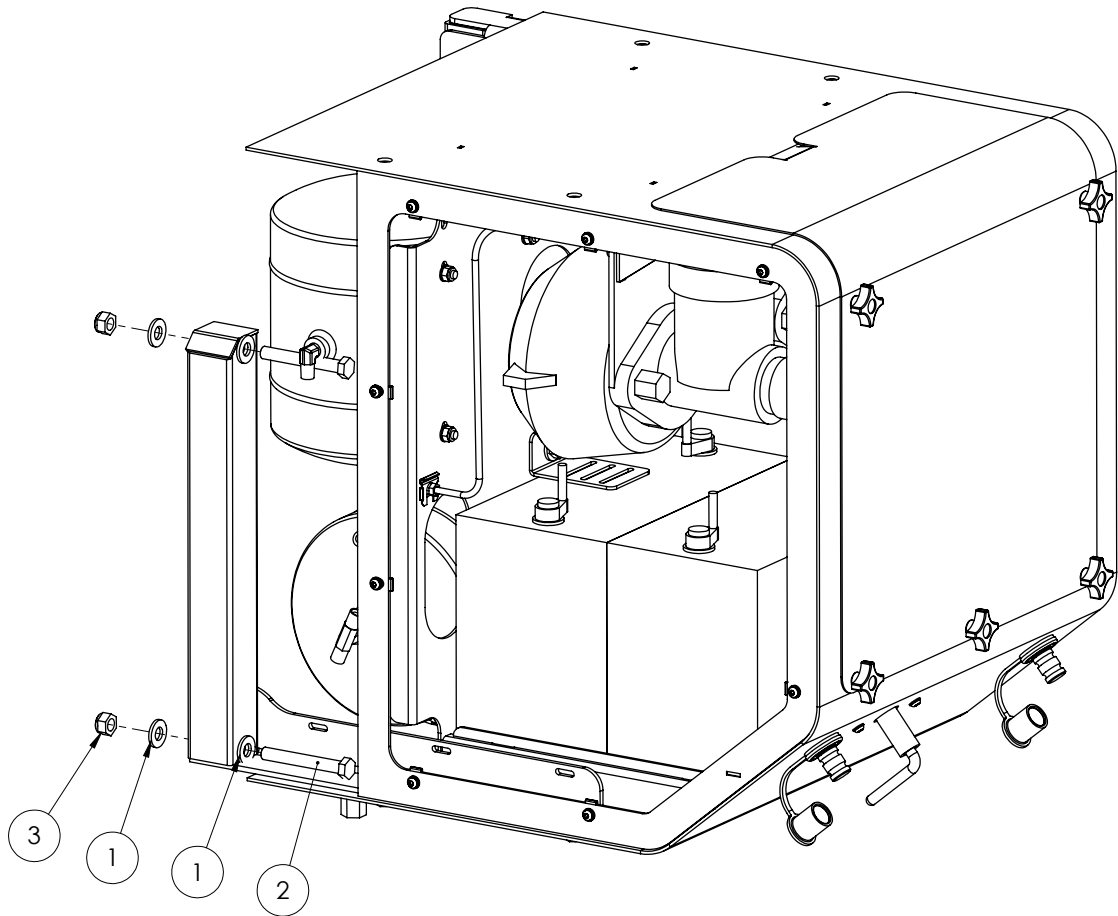

Mounting Detail

ITEM NO.	PART NUMBER	DESCRIPTION	QTY.
1	GA5000577	Washer 12mm Flat SS Heavy Duty	8
2	GA5011263	Bolt M12 x 90 ZP GR8.8	4
3	GA5012461	Nut M12 Nyloc ZP	4